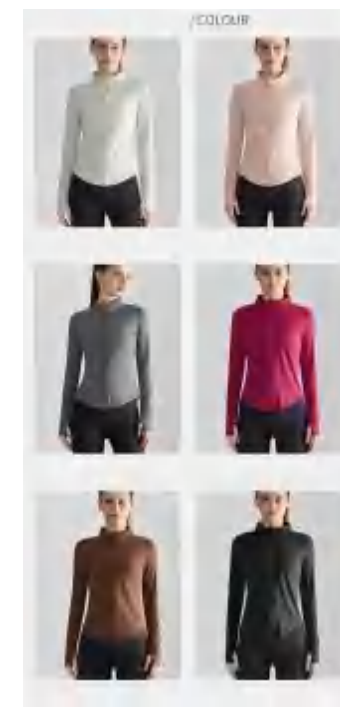

discription	Jacket
details	S-XXL 6 colors as Black/grey/Ivory White/Raspberry Red/pink/brown
Picture	

Size Information(cm)

Size	Length	Bust	Sleeve Length
S	54.5	42	60
M	56	44	61
L	57.5	46	62
XL	59	48	63
XXL	60.5	50	64

Notice: Size may be 2 cm/1 inch inaccuracy due to hand measure.
These measurements are as a guide to help you select the correct size.
Please take your own measurements and choose your size accordingly.

Sample cost: 10 $

Style : WT-053

composition:
75%nylon/25%spandex