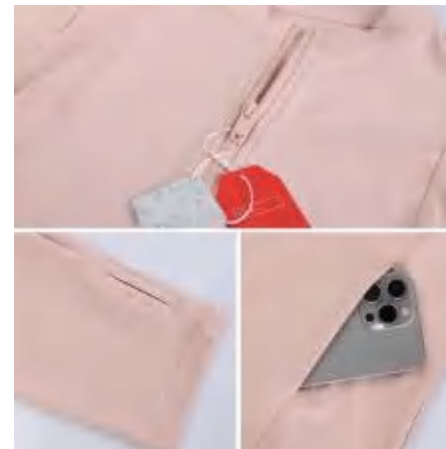

discription	Jacket
details	S-XXL 5 colors as Black/Khaki Brown/Ivory White/pink /Dark Orange
Picture	

Size Information(cm)

Size	Length	Bust	Sleeve Length
S	55	42	60
M	56.5	44	61
L	58	46	62
XL	59.5	48	63
XXL	61	50	64

Notice:Size may be 2 cm/1 inch inaccuracy due to hand measure.
These measurements are as a guide to help you select the correct size.
Please take your own measurements and choose your size accordingly

Sample cost:10 $

Style : WT-056

composition:
75%nylon/25%spandex