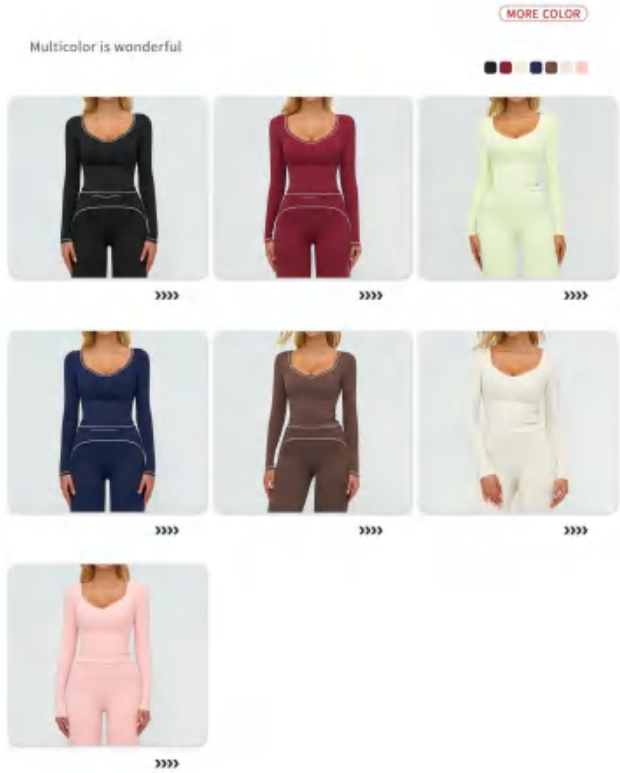

Picture

CX7028 Size Information(cm)

Size	Length	Sleeve Length	1/2 Bust	1/2 Bottom
S/8	45	59.5	37	58
M/10	46	60.5	39	60
L/12	47	61.5	41	62
XL/14	48	62.5	43	64

Notice:Size may be 2 cm/1 inch inaccuracy due to hand measure.
These measurements are as a guide to help you select the correct size.
Please take your own measurements and choose your size accordingly.

Sample cost:12 \$

style: CX7028

composition: 78%POLYAMIDE/22%ELASTANE

discription

yoga long sleeve

BX7028 Size Information(cm)

Size	Length	1/2 Bust	1/2 Bottom	1/2 Waist
S/8	43.5	34.5	32	28.5
M/10	44.5	36.5	34	30.5
L/12	45.5	38.5	36	32.5
XL/14	46.5	40.5	38	34.5