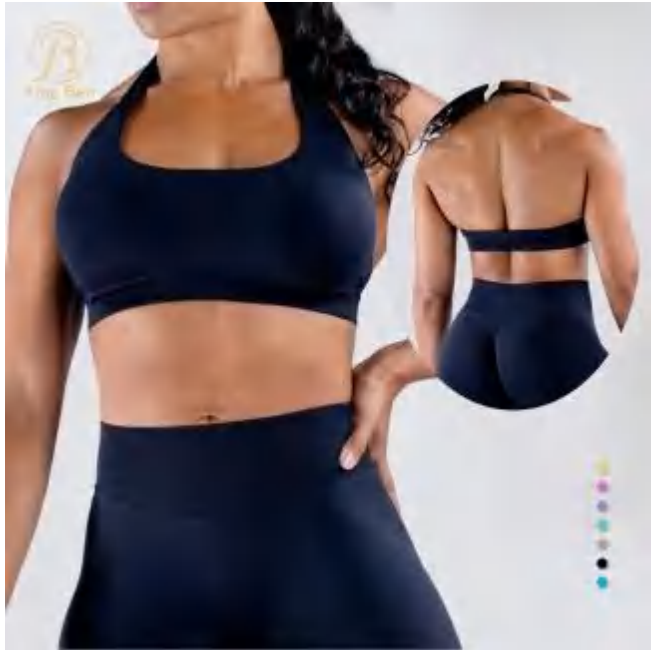

discription

Seamless yoga backless halter neck sports bra

details

XS-XL

15 colors as Barbie Pink/ Black/ Blue Gray/Burgundy/Deep Sea Blue/Electric Blue/Feather Beige/Indigo/Light Blue/Light Green/Light Purple/Mint Green/Palm Green/White/Yellow

Picture

WX2489 Size Information(cm)