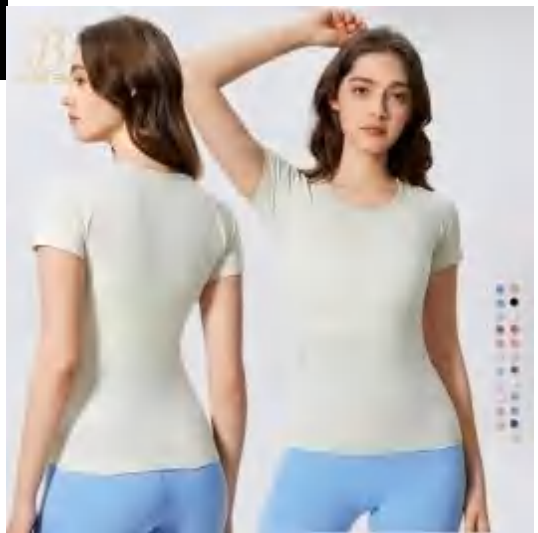

Sample cost: 10 \$

style: S2067

composition: 65% nylon/35% polyester

Picture

discription

Deep V-neck short crop top with navel-baring twist knot T-shirt

CX2662 Size Information(cm)

Size	Length	1/2 Bust	Sleeve Length
XS	28	30	58
S	29	32	60
M	30	34	61
L	31	36	62
XL	32	38	63