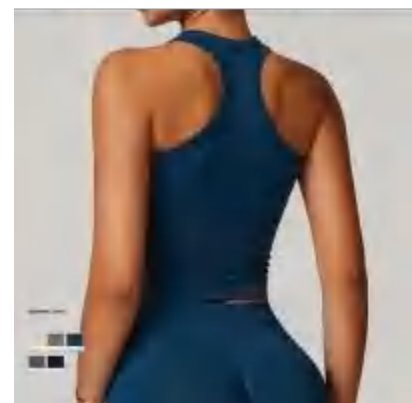

details

S-XL
5 colors as
Beige/Black/Blue/Coffee/Dark
Grey

Picture

Notice Size may be 2 cm/1 inch inaccuracy due to hand measure.
These measurements are as a guide to help you select the correct size.
Please take your own measurements and choose your size accordingly.

Sample cost:10 $

style: BX7725

composition: 90%Nylon/10%Spandex