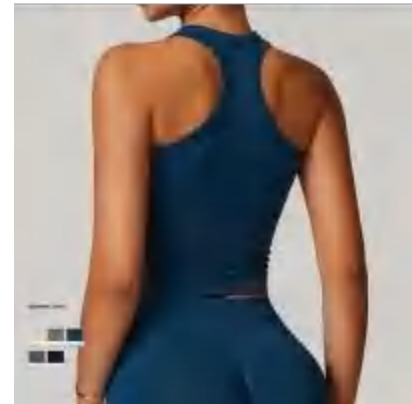

details

S-XL
4colors as/Black/
Blue/Coffee/Dark
Grey

Picture

Size Information(cm)

Size	Length	Waist	Bust
S	42.5	58	67
M	43.5	62	72
L	44.5	66	77
XL	45.5	70	82

Notice Size may be 2 cm/1 inch inaccuracy due to hand measure.
These measurements are as a guide to help you select the correct size.
Please take your own measurements and choose your size accordingly.

Sample cost:10 $

style: BX7725

composition: 90%Nylon/10%Spandex