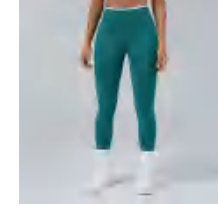

discription

Seamless Yoga sports vest(with pad)

BX3006 Size Information(cm)

Size	Length	1/2 Bust	1/2 Bottom
XS/2	36	32	30
S/4	37	32	32
M/6	38	34	34
L/8	39	36	36
XL/10	40	38	38

Notice:Size may be 2 cm/1 inch inaccuracy due to hand measure. These measurements are as a guide to help you select the correct size. Please take your own measurements and choose your size accordingly.

Matching set: CK3006,DK3006

Sample cost:10 $

details

XS-XL

8colors as Black/Cherry red/Chestnut/Coffee/Graphite Gray/Lime green/Pink/Baby Blue

style: BX3006

Picture

composition: 90%nylon/10%Spandex