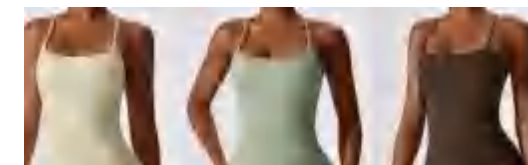

details

S-XL
5 colors as
beige,green,brown,khaki,black

Picture

Sample cost:10 $

style: BX8232

composition: 78%nylon/22%spandex