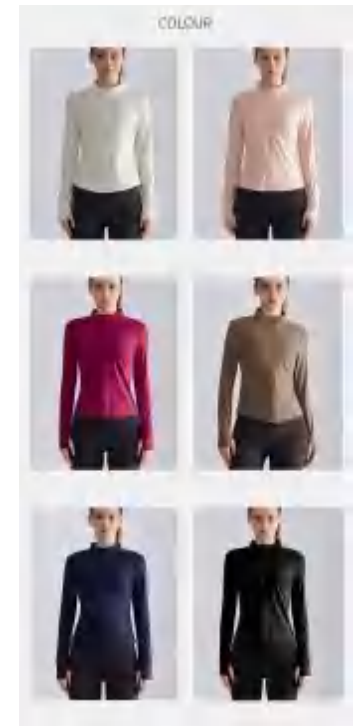

discription

Jacket

details

S-XL

Picture

6 colors as
Black/Navy Blue/Ivory
White/pink/Cocoa/Raspberry Red

Size Information(cm)

Size	Length	Bust	Sleeve Length
S	55	42	60
M	56.5	44	61
L	58	46	62
XL	59.5	48	63

Notice:Size may be 2 cm/1 inch inaccuracy due to hand measure
These measurements are as a guide to help you select the correct size.
Please take your own measurements and choose your size accordingly.

Sample cost:10 $

Style : WT-059

composition:

75%nylon/25%spandex