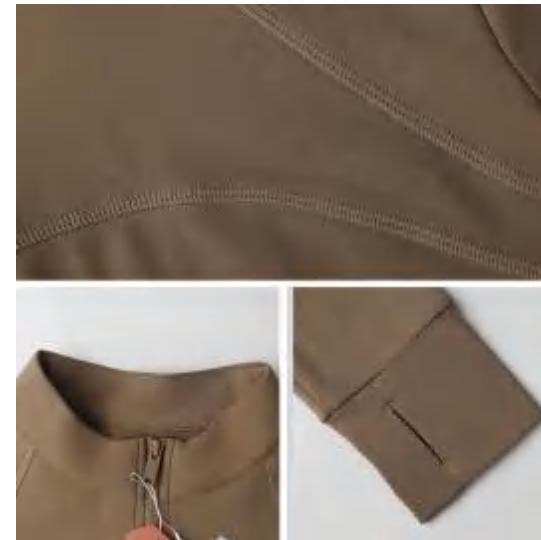

discription

Jacket

details

S-XL

Picture

6 colors as
Black/Navy Blue/Ivory
White/pink/Cocoa/Raspberry Red

Size Information(cm)

Size	Length	Bust	Sleeve Length
S	55	42	60
M	56.5	44	61
L	58	46	62
XL	59.5	48	63

Notice:Size may be 2 cm/1 inch inaccuracy due to hand measure
These measurements are as a guide to help you select the correct size.
Please take your own measurements and choose your size accordingly.

Sample cost:10 $

Style : WT-059

composition:

75%nylon/25%spandex