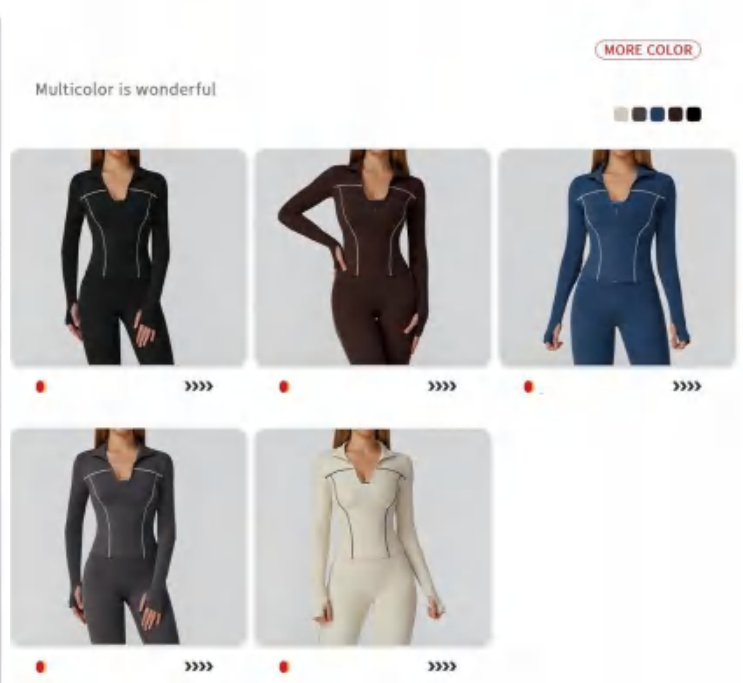

Picture

Optional Color