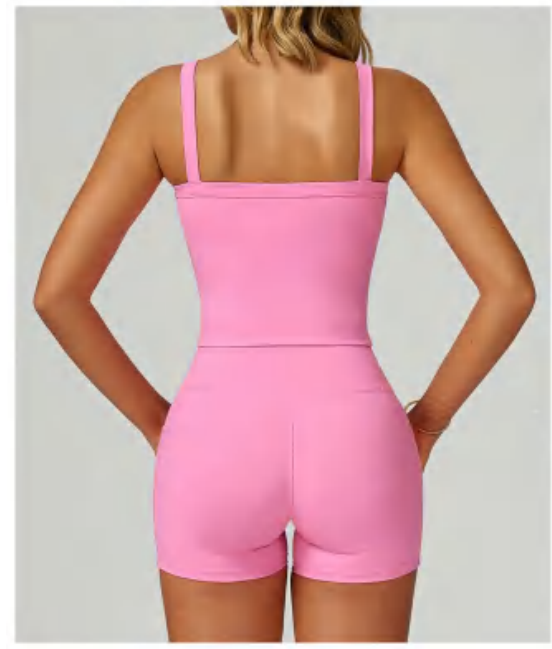

discription

Yoga sports VEST(with pad)

details

S-XL
8 colors
Matching short/Legging/Flare
legging/skirt

Picture

BX2002 Size Information(cm)