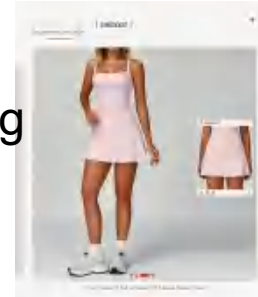

discription

yoga vest

details

Picture

7 colors
S-XL
cherry red/coffee brown/swan
white/rose pink/Sprout
yellow/watercolor pink

BX2002 Size Information(cm)

Size	Length	1/2 Bust	1/2 Bottom	1/2 Waist
S/8	29	34	32.5	29.5
M/10	30	36	34.5	31.5
L/12	31	38	36.5	33.5
XL/14	32	40	38.5	35.5

Notice Size may be 2 cm/1 inch inaccuracy due to hand measure.
These measurements are as a guide to help you select the correct size.
Please take your own measurements and choose your size accordingly.

matching skirt

Sample cost:10 $

style: BX2002

composition: 78%POLYAMIDE+22%ELASTANE