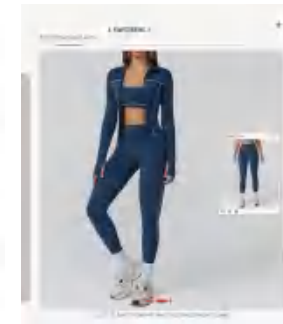

discription

yoga long sleeve

WT2036 Size Information(cm)

Size	Length	Sleeve Length	1/2 Bust	Shoulder Width	1/2 Bottom
S/8	49	64.5	37	35	36
M/10	50	65.5	39	36	38
L/12	51	66.5	41	37	40
XL/14	52	67.5	43	38	42