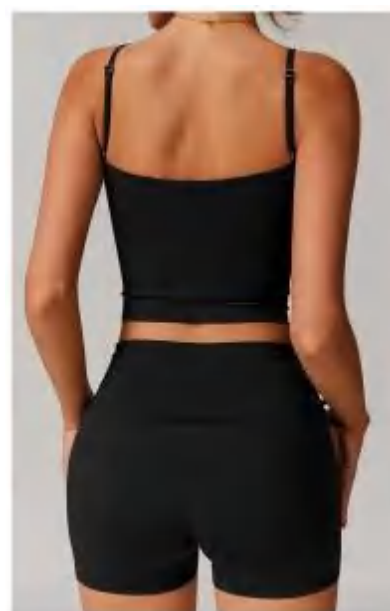

details

S-XL
 6 colors as
 black/blue/coffee/khaki/dark
 khaki/grape purple

Picture

Sample cost:10 \$
 style: BX8998

composition: 80% recycled polyester/
 20% elastane

discription

Top (with pad)

Size Information(cm)