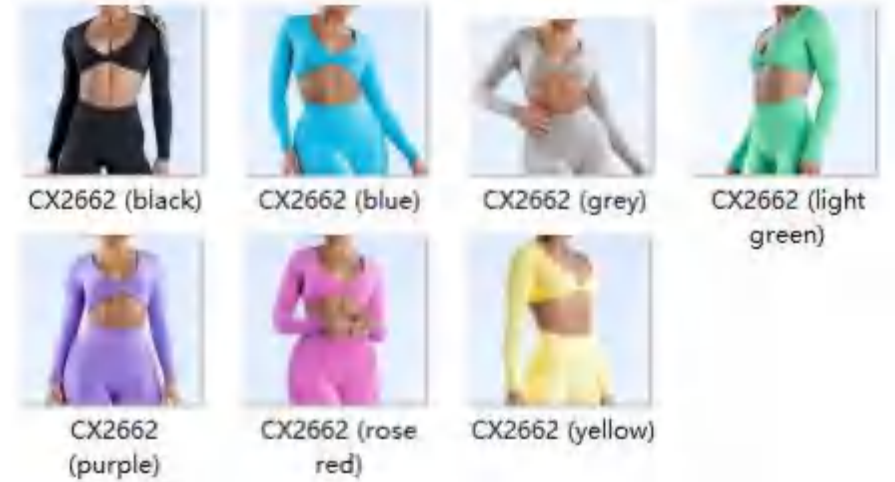

Sample cost:10 \$

details

XS-XL

7 colors as Black/ Blue/Grey/ Light Green/Purple/rose redYellow

style: CX2662

Picture

composition: 65% nylon+25% polyester/10% spandex

iscription Neckless bra, anti-glare fitness vest(with pad)