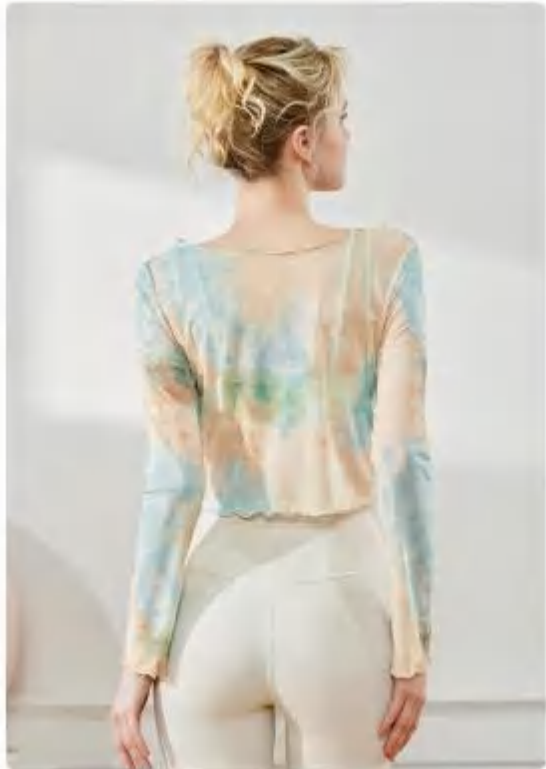

Sample cost:10 \$

style: 8628

Picture

composition: 95%polyester/5%spandex

discription

seamless vest (with pad)

Size Information(cm)

Size	Length	Waist	Bust
S	42.5	58	67
M	43.5	62	72
L	44.5	66	77
XL	45.5	70	82