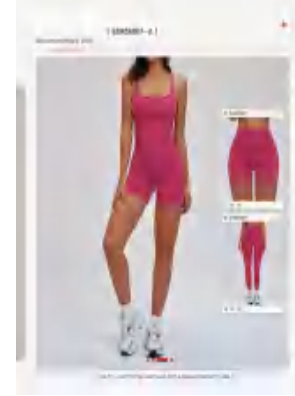

discription

Yoga sports VEST(with pad)

details

S-XL
6colors
Matching short/Legging

BX5087-2 Size Information(cm)

Size	Length	1/2 Bust	1/2 Bottom
S/6	30	35	30
M/10	31	37	32
L/12	32	39	34
XL/14	33	41	36

Notice: Size may be 2 cm/1 inch inaccuracy due to hand measure. These measurements are as a guide to help you select the correct size. Please take your own measurements and choose your size accordingly.

Sample cost:10 \$

style: BX5087

composition: 83%POLYAMIDE/17%ELASTANE

Picture

discription

Yoga sports top

details

S-XL
 6 colors available
 Matching yoga short/ yoga legging