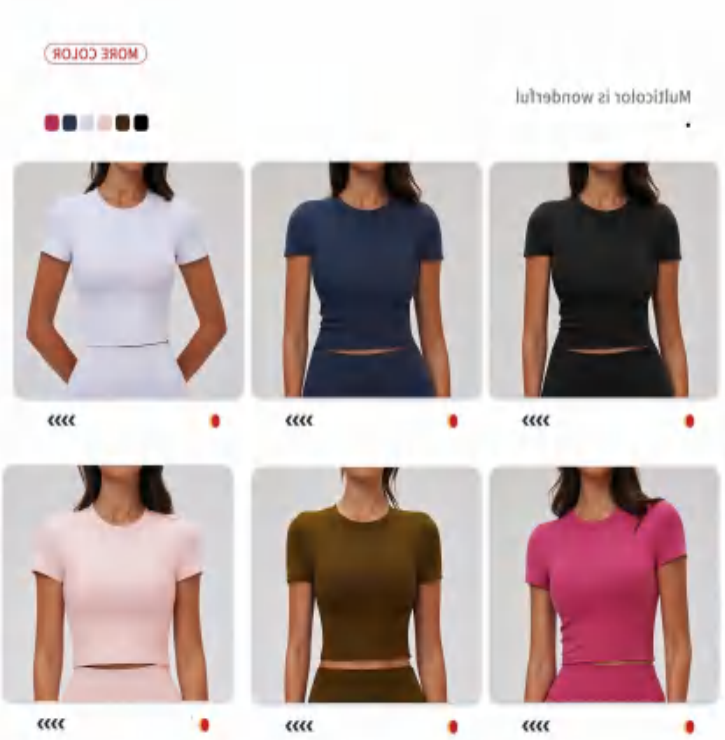

Sample cost:10 $

style: DX5087

composition:
83%POLYAMIDE+17%ELASTANE