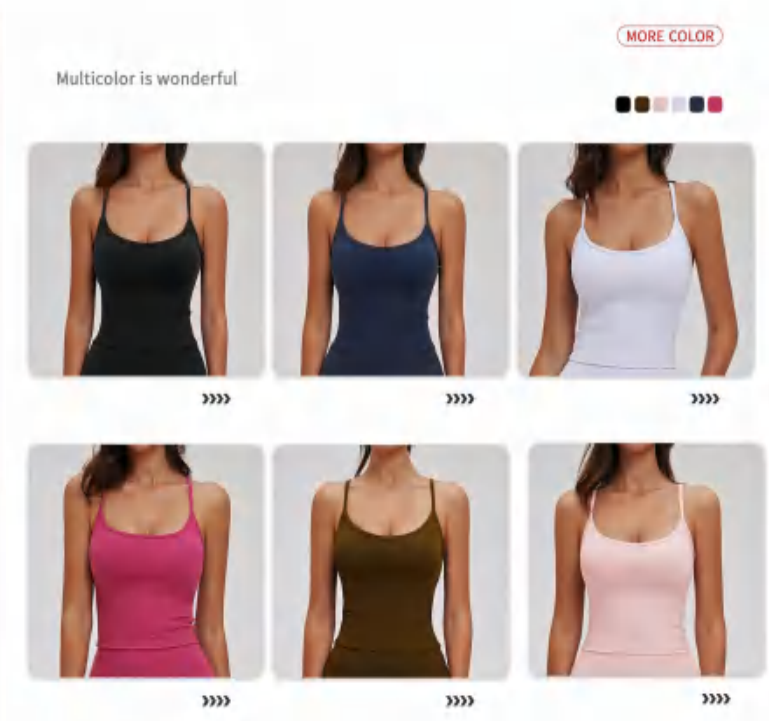

discription

Yoga sports VEST(with pad)

details

S-XL
6colors
Matching short/Legging

BX5087-2 Size Information(cm)

Size	Length	1/2 Bust	1/2 Bottom
S/6	30	35	30
M/10	31	37	32
L/12	32	39	34
XL/14	33	41	36

Notice: Size may be 2 cm/1 inch inaccuracy due to hand measure. These measurements are as a guide to help you select the correct size. Please take your own measurements and choose your size accordingly.

Sample cost:10 \$

style: BX5087

composition: 83%POLYAMIDE/17%ELASTANE

Picture

discription

Yoga sports top

details

S-XL
 6 colors available
 Matching yoga short/ yoga legging