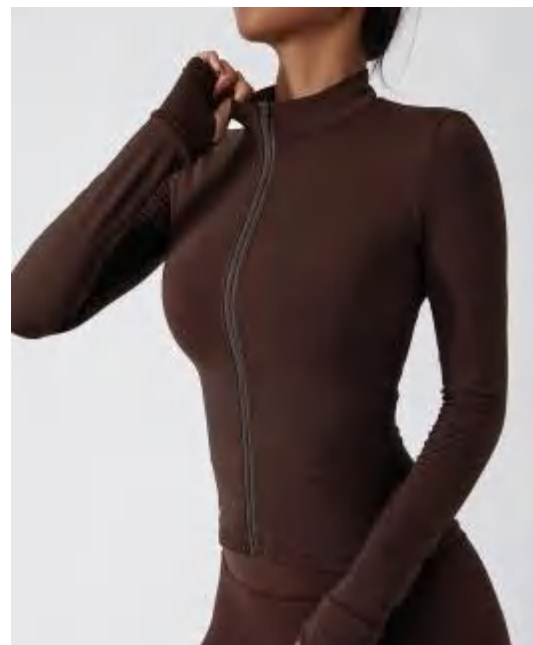

details

S-XL
 10 colors as
 blue,brown,green,greys,black,peach
 pink,rose red,sandy brown,sky
 blue,swan white

Picture

Sample cost:10 \$

style: CX6116

composition: 78%Nylon/22%spandex

discription

seamless vest (with pad)