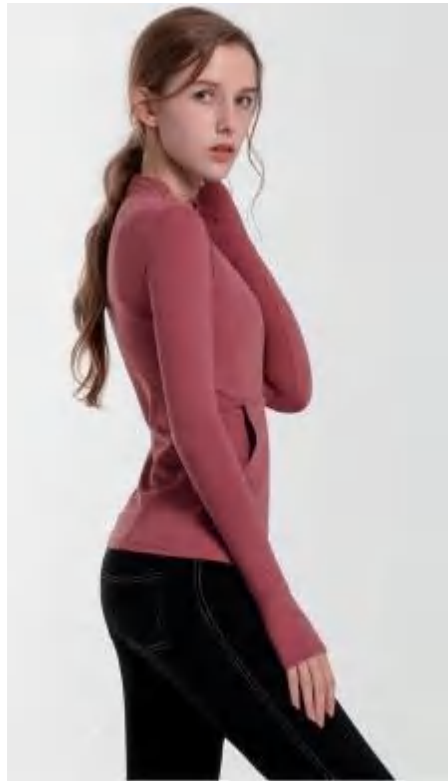

discription **Jacket**

details S-XL
4 colors as black, navy, rose,
light pink

Picture

size	Sleeve length	Clothes length	Bust
S	55	57.5	74
M	59	59.5	78
L	60.5	61	80
XL	61	62	84

Sample cost:12 $

style: WT925

composition: 80%nylon/20%spandex