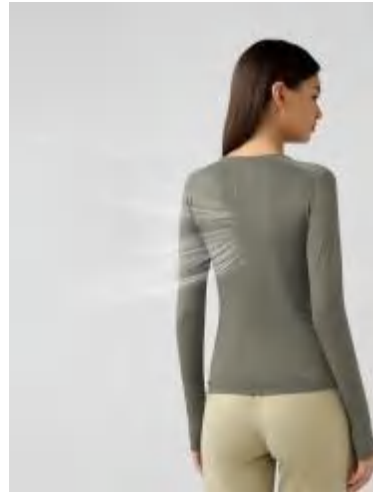

D19083 Size Information(cm)

Size	Length	Sleeve Length	1/2 Bust
S/4	55	66	33
M/6	57.5	68	36
L/8	60	70	39
XL/10	62.5	72	42

Notice:Size may be 2 cm/1 inch inaccuracy due to hand measure. These measurements are as a guide to help you select the correct size. Please take your own measurements and choose your size accordingly.

Sample cost:10 $

style: D19083

composition: 100%nylon