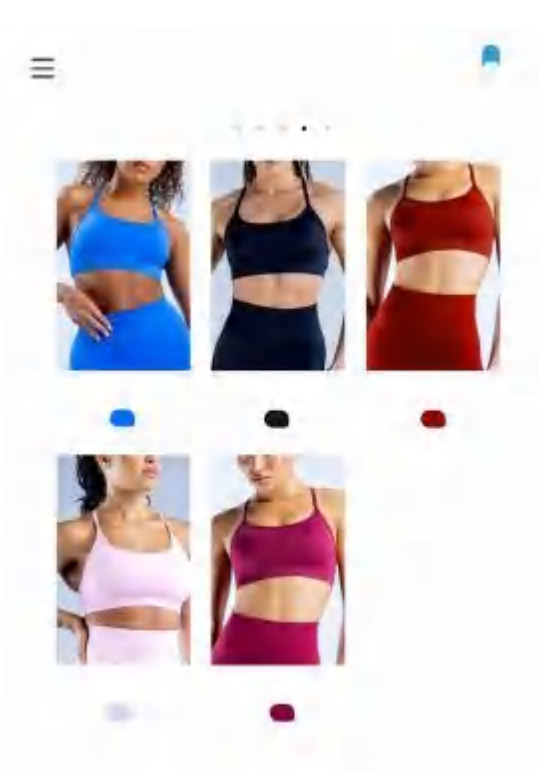

discription seamless yoga top(with pad)

XS-XL
9colors as Baby Blue/Black/Cherry red/Coffe/Lime Green/Pink/Chestunt/Graphite Gray

Picture

discription

Seamless Yoga sports vest (with pad)

details

XS-XL
5colors as Black/Electric blue/Light Pink/Wild Berry/Wine red

Sample cost:10 \$

style : JC5513

composition: 90%nylon+10%spandex

Picture

discription

Seamless Yoga sports bra (with pad)

GB5513 Size Information(cm)

Size	Length	1/2 Bust	1/2 Bottom
XS	21	32	26
S	22	34.5	28
M	23	37	30
L	24	39.5	32
XL	25	42	34