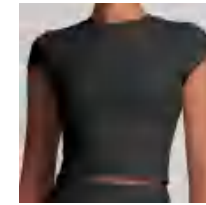

Sample cost:12 $

style: DX8863

composition: 78%NYLON+22%ELASTANE