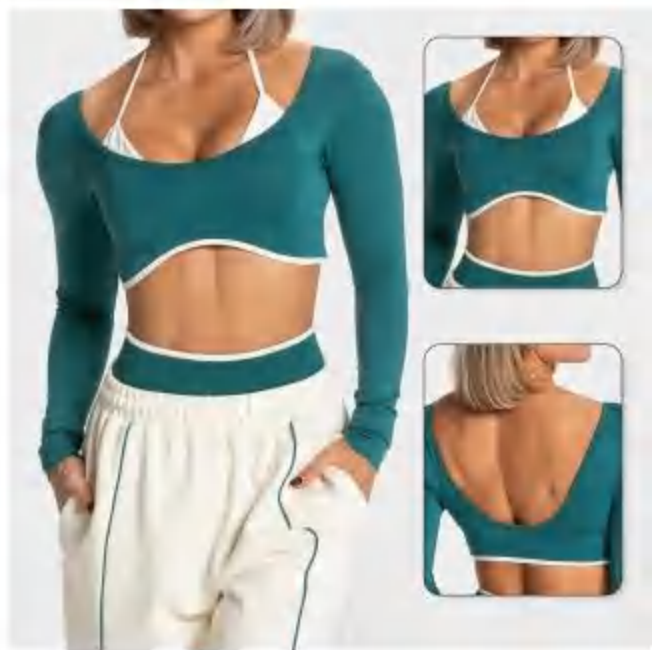

XS-XL
9colors as Baby Blue/Black/Cherry red/Coffe/Lime Green/Pink/Chestunt/Graphite Gray

Picture