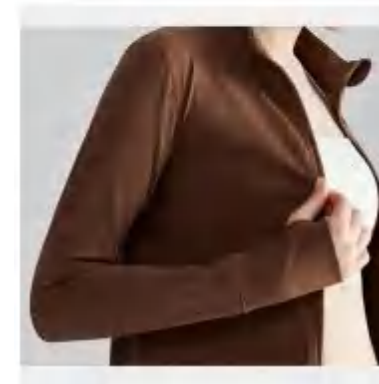

discription	Jacket
details	S-XXL 6 colors as Black/grey/Ivory White/Raspberry Red/pink/brown
Picture	

Size Information(cm)

Size	Length	Bust	Sleeve Length
S	54.5	42	60
M	56	44	61
L	57.5	46	62
XL	59	48	63
XXL	60.5	50	64

Notice: Size may be 2 cm/1 inch inaccuracy due to hand measure.
These measurements are as a guide to help you select the correct size.
Please take your own measurements and choose your size accordingly.

Sample cost: 10 $

Style : WT-053

composition:
75%nylon/25%spandex