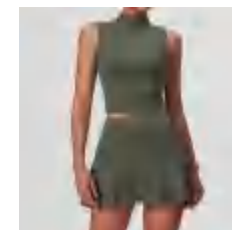

discription

Top

Size Information(cm)

Size	Length	Shoulder	Bust	Waist	Sleeve Length
S	55	32.5	74	55	14
M	56	33.7	78	59	14.5
L	57	34.9	82	63	15
XL	58	36.1	86	67	15.5

Matching set
DQ8661