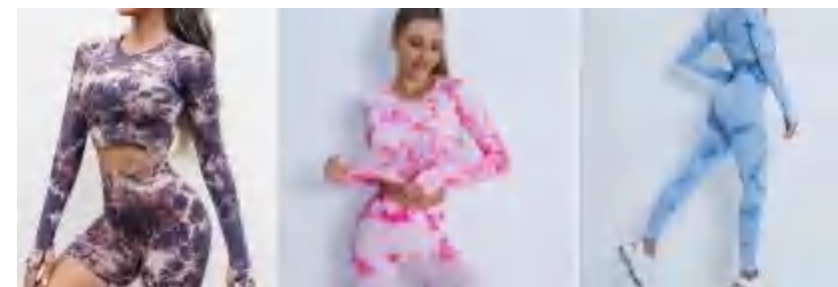

details

S-L
6 colors as
white,black,yellow,purple,
pink,blue

Picture

长袖尺码			
部位	S (CM)	M (CM)	L (CM)
下摆围	29	31	33
胸围	34	36	38
衣长	35	37	39
成品克重 (克)	181	190	214
建议体重 (斤)	85-95	95-115	115-130

注意: 本产品弹力很大, 为平铺测量, 测量时会有1-2CM偏差, 此种情况并非质量问题, 敬请谅解

Sample cost:10 $

style: 70389038

composition: Nylon/Spandex