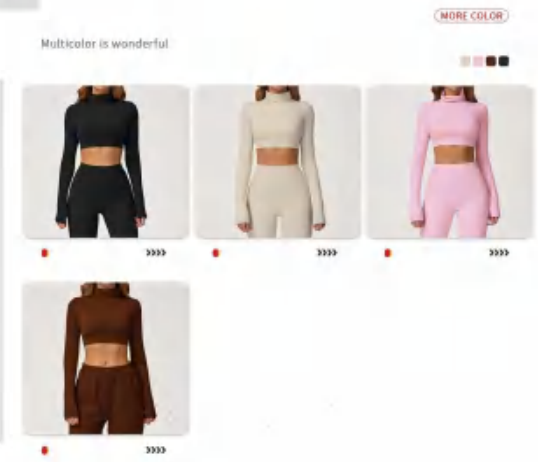

discription **yoga top(with pad)**

details
S-XL
4colors
maching yoga shorts CK4507+yoga pants CK4507

Picture

CX4507 Size Information(cm)

Size	Length	Sleeve Length	1/2 Bust	Shoulder Width	1/2 Bottom
S/8	33	61.5	38	34.2	32
M/10	34	62.5	40	35.7	34
L/12	35	63.5	42	37.2	36
XL/14	36	64.5	44	38.7	38

Notice:Size may be 2 cm/1 inch inaccuracy due to hand measure
These measurements are as a guide to help you select the correct size.
Please take your own measurements and choose your size accordingly

Sample cost:13$

style: **CX4507**

composition:
78%POLYAMIDE+22%ELASTANE