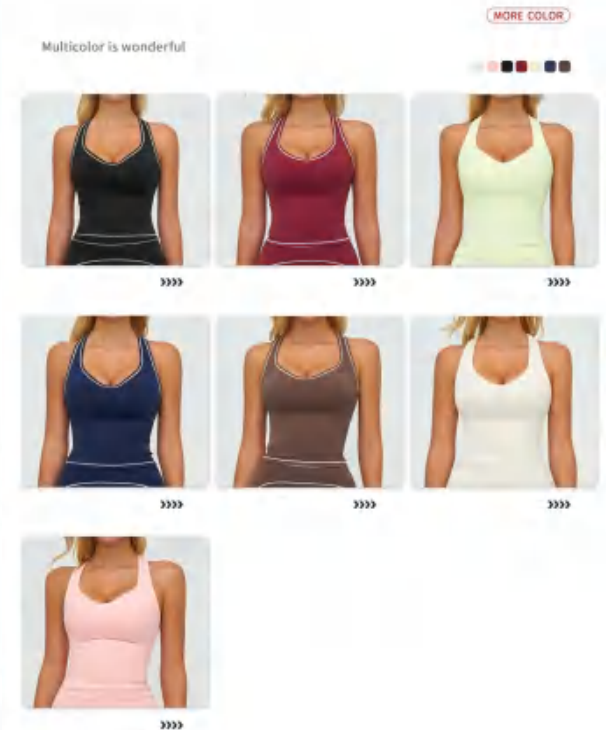

Sample cost:12 \$

style: CX7028

composition: 78%POLYAMIDE/22%ELASTANE

discription

yoga long sleeve

BX7028 Size Information(cm)

Size	Length	1/2 Bust	1/2 Bottom	1/2 Waist
S/8	43.5	34.5	32	28.5
M/10	44.5	36.5	34	30.5
L/12	45.5	38.5	36	32.5
XL/14	46.5	40.5	38	34.5

Sample cost:10 \$

details

S-XL
 7 colors
 Matching short/legging /pant

style: BX7028

composition: 78%POLYAMIDE/22%ELASTANE

Picture

discription

yoga long sleeve