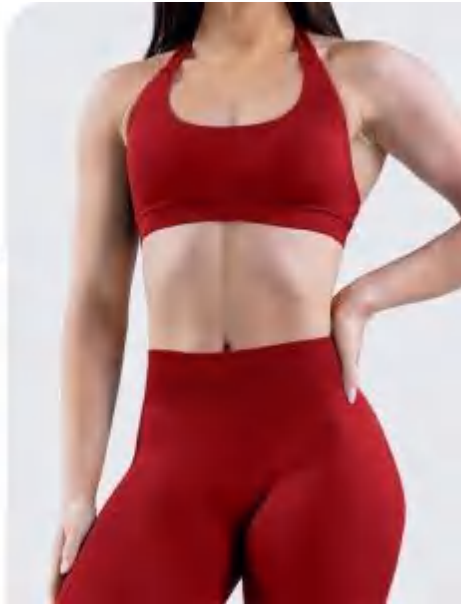

Sample cost:10 \$

details

XS-XL

5 colors as Black/ Electric blue/Light
 Pink/Wild Berry/Wine red

style: GB5513

composition: 90%nylon+10%spandex

Picture

discription