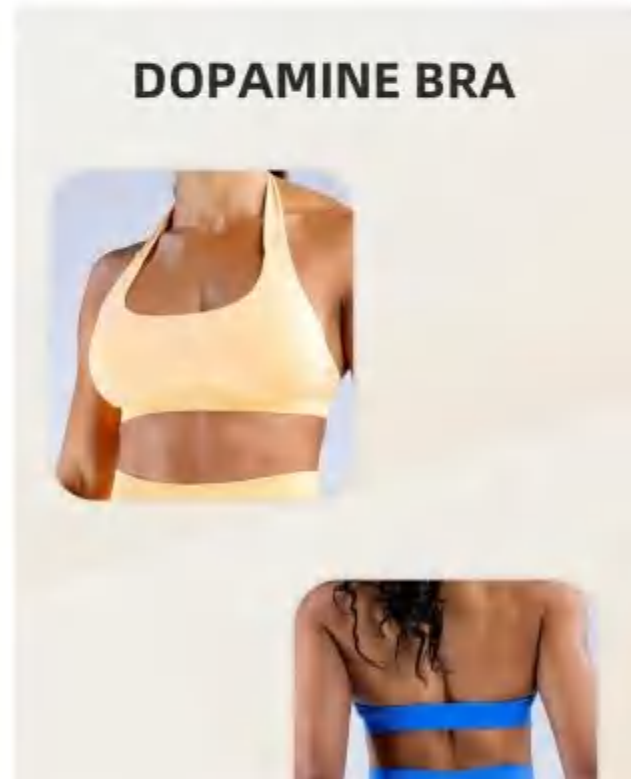

Sample cost:10 \$

details

XS-XL

5 colors as Black/ Electric blue/Light
 Pink/Wild Berry/Wine red

style: GB5513

composition: 90%nylon+10%spandex

Picture

discription

Yoga sports top

details

S-XL
 5 colors as Badge
 Blue/Black/Dark Blue
 Gray/Flaxen/Goose Yellow

Picture

DX8863 Size Information(cm)

Size	Length	1/2 Bust	1/2 Bottom	Sleeve Length	Shoulder Width
S	42	36.5	31	9.5	32.5
M	43	38.5	34	10	33.7
L	44	40.5	36	10.5	34.9
XL	45	42.5	38	11	36.1