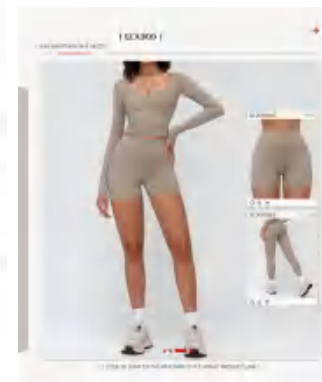

discription

Long sleeve

CX3109 Size Information(cm)

Size	Length	Sleeve Length	1/2 Bust	Shoulder Width	1/2 Bottom
S/8	42.8	61.5	36.5	33	29
M/10	43.8	62.5	38.5	34.5	31
L/12	44.8	63.5	40.5	36	33
XL/14	45.8	64.5	42.5	37.5	35

Notice Size may be 2 cm/1 inch inaccuracy due to hand measure.
These measurements are as a guide to help you select the correct size.
Please take your own measurements and choose your size accordingly.

Sample cost:10 $

details

S-XL

6 colors

Matching yoga short/yoga legging

style: CX3109

Picture

composition: 78%POLYAMIDE/22%ELASTANE