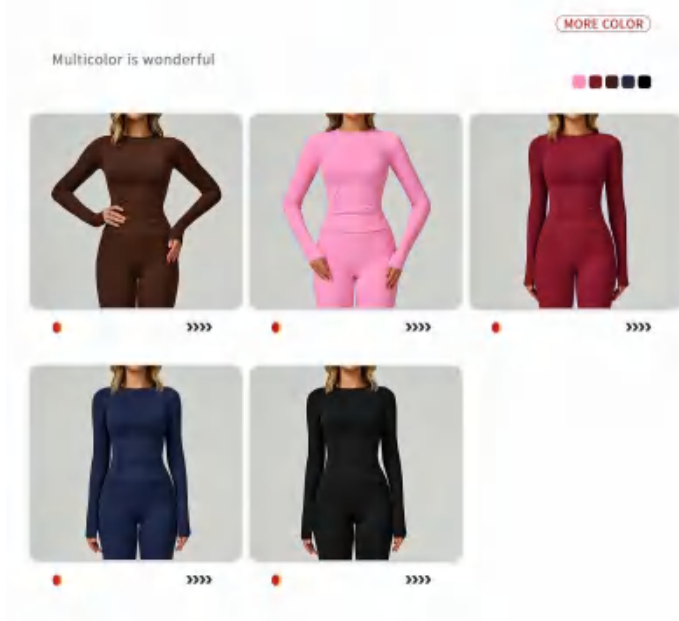

Sample cost:10 \$

details

S-XL
 5 colors
 Matching short/legging /Sweatpants

style: CX2030

composition: 78%POLYAMIDE+22%ELASTANE

Picture

discription **yoga top(with pad)**

details
 S-XL
 4colors
 maching yoga shorts CK4507+yoga pants CK4507