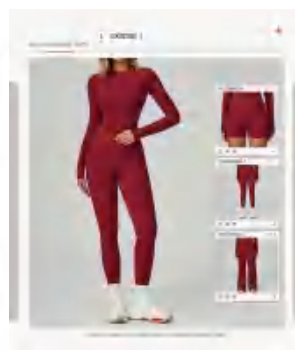

discription

yoga long sleeve

CX2030 Size Information(cm)

Size	Length	Sleeve Length	1/2 Bust	1/2 Bottom
S/8	49	71	35.5	32.5
M/10	50	72.5	37.5	34.5
L/12	51	74	39.5	36.5
XL/14	52	75.5	41.5	38.5

Notice:Size may be 2 cm/1 inch inaccuracy due to hand measure.
These measurements are as a guide to help you select the correct size.
Please take your own measurements and choose your size accordingly.