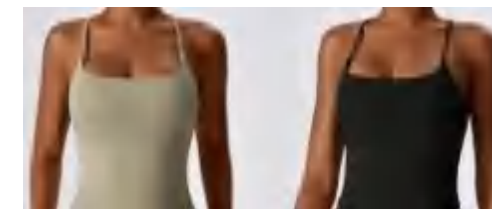

details

S-XL
5 colors as
beige,green,brown,khaki,black

Picture

Sample cost:10 $

style: BX8232

composition: 78%nylon/22%spandex