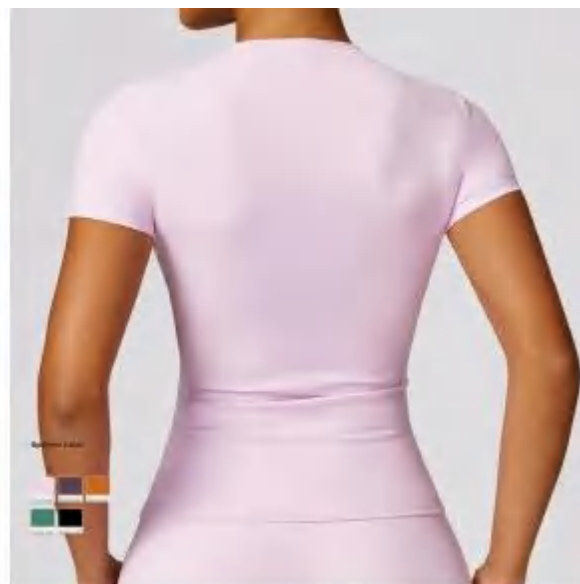

Sample cost:10 $

style: CDX8455

details

S-XL
5 colors as black,
blue grey, camel, pink, white

Notice: Size may be 2 cm/1 inch inaccuracy due to hand measure.
These measurements are as a guide to help you select the correct size.
Please take your own measurements and choose your size accordingly.

composition: 75% Nylon/25% Spandex

Picture