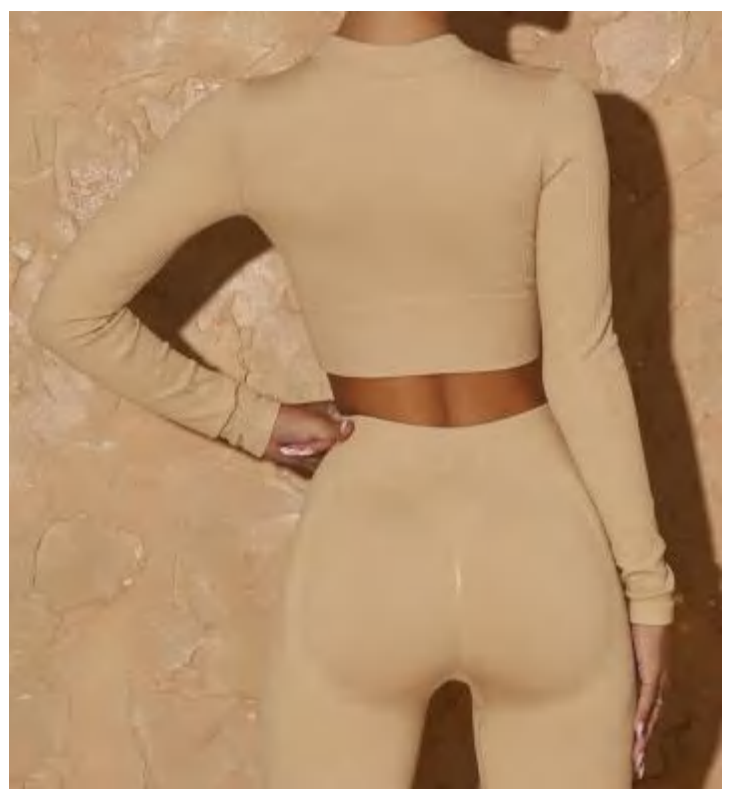

details

S-XL
5 colors as black,white,
blue grey,khaki,brown

Picture

Sample cost:10 \$

style: G9206

composition: 90%nylon/10%spandex

discription

Long sleeve