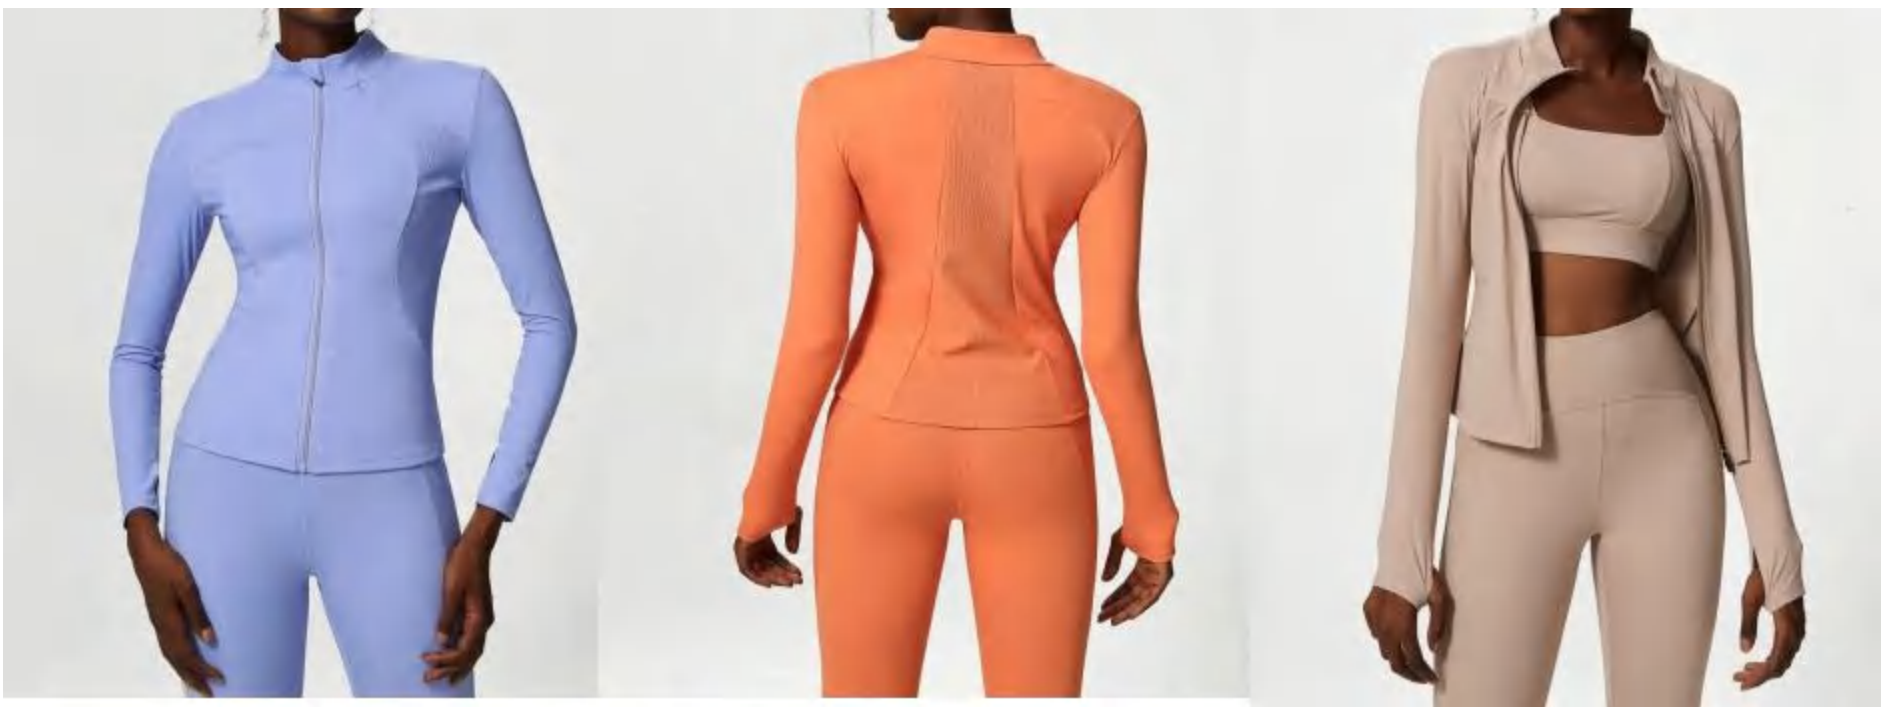

discription

Jacket

details

S-XL
 8 colors as Black/Ligh
 Blue/Orange/White/Khaki/Green/
 Rose/Brown

Picture

discription

Top

details