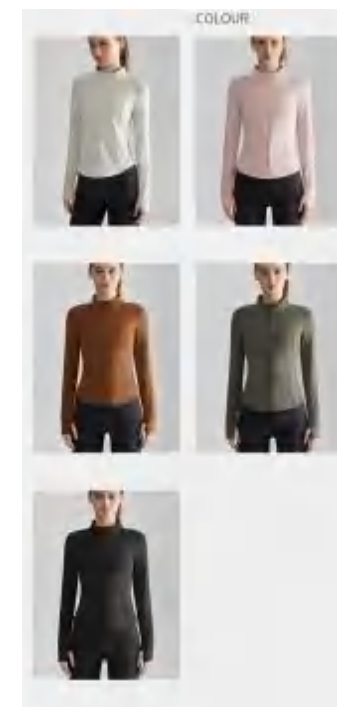

discription	Jacket
details	S-XXL 5 colors as Black/Khaki Brown/Ivory White/pink /Dark Orange
Picture	

Size Information(cm)

Size	Length	Bust	Sleeve Length
S	55	42	60
M	56.5	44	61
L	58	46	62
XL	59.5	48	63
XXL	61	50	64

Notice:Size may be 2 cm/1 inch inaccuracy due to hand measure.
These measurements are as a guide to help you select the correct size.
Please take your own measurements and choose your size accordingly

Sample cost:10 $

Style : WT-056

composition:
75%nylon/25%spandex