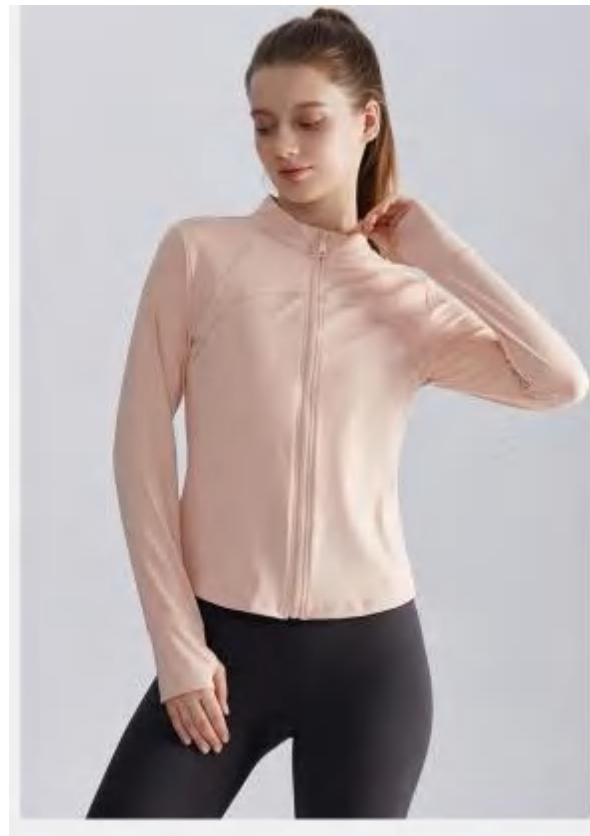

discription

Jacket

details

S-XL

Picture

6 colors as
Black/Navy Blue/Ivory
White/pink/Cocoa/Raspberry Red

Size Information(cm)

Size	Length	Bust	Sleeve Length
S	55	42	60
M	56.5	44	61
L	58	46	62
XL	59.5	48	63

Notice:Size may be 2 cm/1 inch inaccuracy due to hand measure
These measurements are as a guide to help you select the correct size.
Please take your own measurements and choose your size accordingly.

Sample cost:10 $

Style : WT-059

composition:

75%nylon/25%spandex