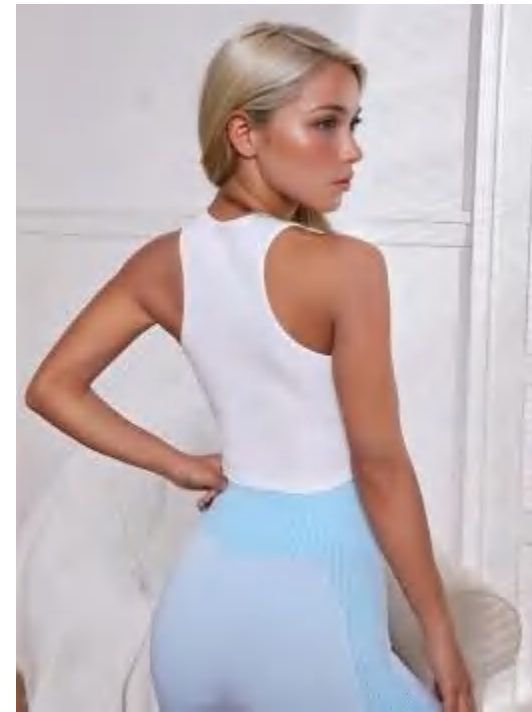

Size Information(cm)

Size	Length	Chest	Bottom	Neck Width
S	38	60	56	11
M	40	64	60	12
L	42	68	64	13
XL	44	72	68	14

Notice: Size may be 2 cm/1 inch inaccuracy due to hand measure.
These measurements are as a guide to help you select the correct size.
Please take your own measurements and choose your size accordingly.

Sample cost: 10 $

style: 0666

composition: 90%nylon/10%spandex

discription

seamless Top (No pad)

details

S-XL

11 colors as blue,black,fluorescent green,brown,white,green, khalki,pink, rose,red,yellow

Picture