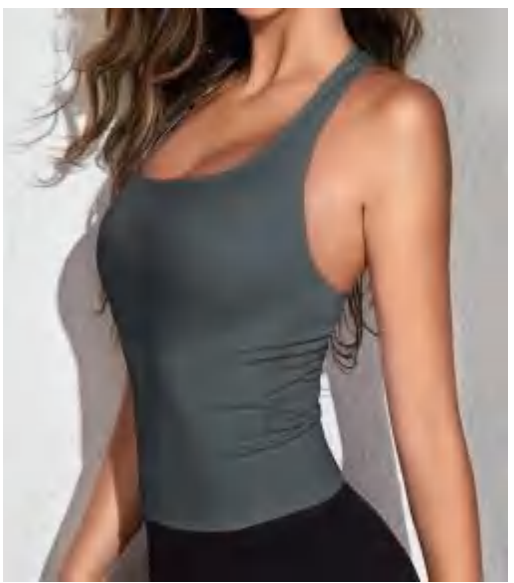

details

S-L
3 colors as white, grey, black

Picture

Height .cm	40kg	45kg	48kg	50kg	53kg	55kg	57kg	60kg	63kg	65kg	68kg	70kg
155cm												
160cm		S			M			L				XL
165cm		S			M			L				XL
170cm		S			M			L				XL
175cm		S			M			L				XL
Weight .kg	40kg	45kg	48kg	50kg	53kg	55kg	57kg	60kg	63kg	65kg	68kg	70kg
		Suggestion S			Suggestion M			Suggestion L				Suggestion XL

Sample cost:10 $

style: 7162

composition: 87% Nylon/13% spandex