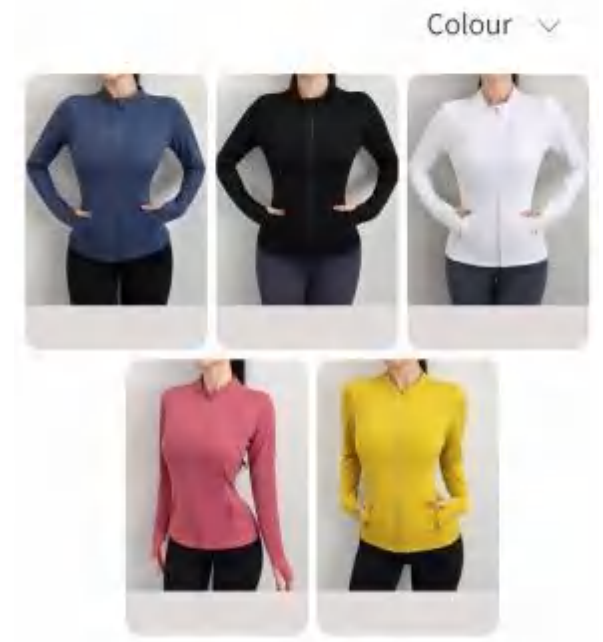

discrbtion **Jacket**

details S-XL
5 colors as

Picture Black/Rose red/yellow/white/navy blue

Size Information(cm)

Size	Length	Bust	Waist	Sleeve Length
S	53	70	59	60
M	54	74	63	62
L	55	78	67	64
XL	56	82	71	66

Notice:Size may be 2 cm/1 inch inaccuracy due to hand measure. These measurements are as a guide to help you select the correct size. Please take your own measurements and choose your size accordingly

Sample cost:10 $

Style : WT930

composition:
75%Nylon/25%spandex