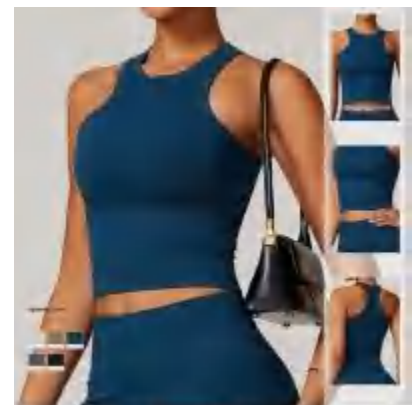

details

S-XL
5 colors as
Beige/Black/Blue/Coffee/Dark
Grey

Picture

Notice Size may be 2 cm/1 inch inaccuracy due to hand measure.
These measurements are as a guide to help you select the correct size.
Please take your own measurements and choose your size accordingly.

Sample cost:10 $

style: BX7725

composition: 90%Nylon/10%Spandex