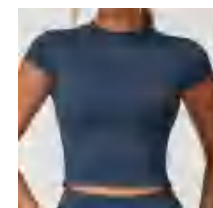

Sample cost:12 $

style: DX8863

composition: 78%NYLON+22%ELASTANE