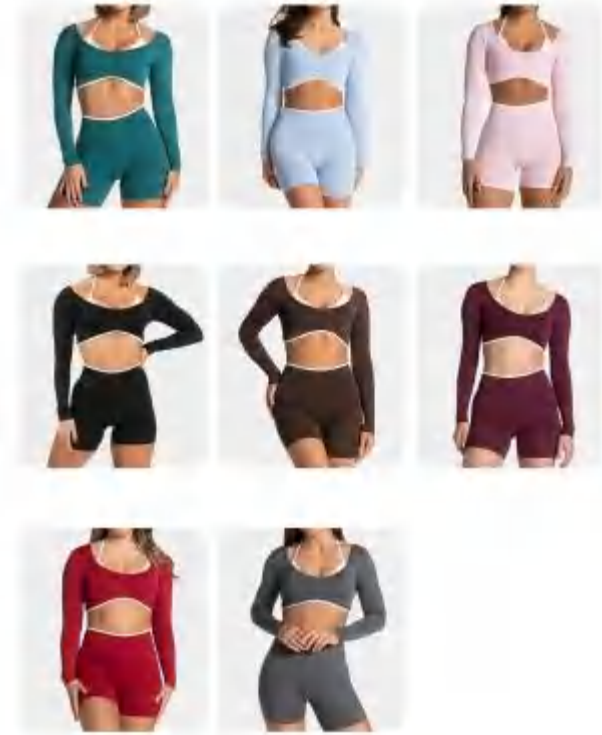

XS-XL
9colors as Baby Blue/Black/Cherry red/Coffe/Lime Green/Pink/Chestunt/Graphite Gray

Picture