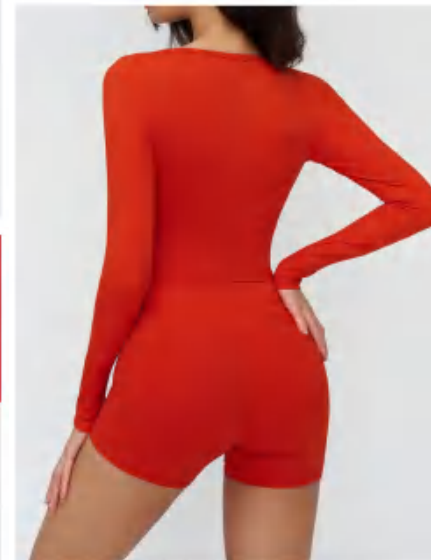

Sample cost:10 \$

details

S-XL

6 colors

Matching yoga short/yoga legging

style: CX3109

Picture

composition: 78%POLYAMIDE/22%ELASTANE