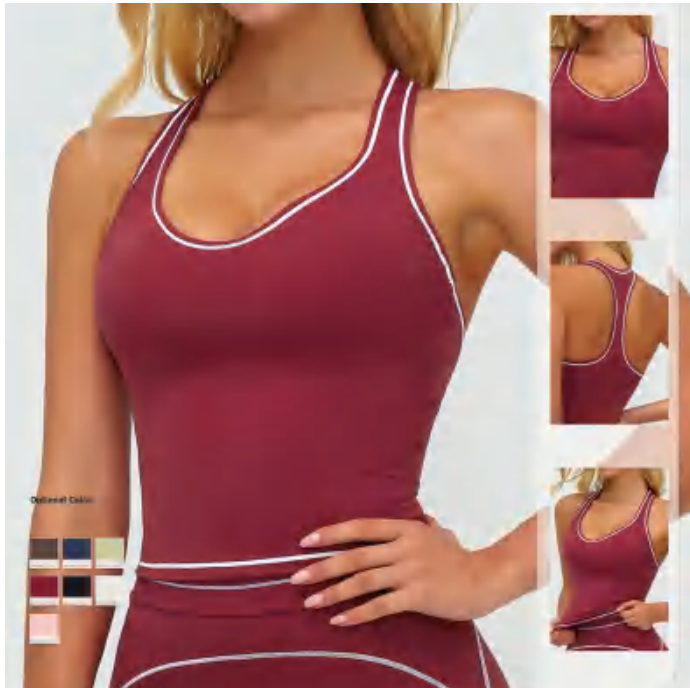

Sample cost:10 \$

details

S-XL
 7 colors
 Matching short/legging /pant

style: BX7028

composition: 78%POLYAMIDE/22%ELASTANE

Picture

discription

yoga long sleeve