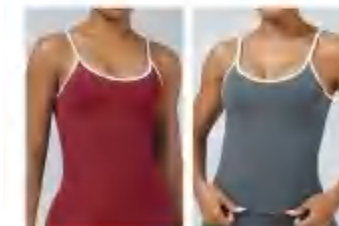

Matching set: CK3006,DK3006

Sample cost:10 \$

details

XS-XL

8colors as Black/Cherry red/Chestnut/Coffee/Graphite Gray/Lime green/Pink/Baby Blue

style: BX3006

Picture

composition: 90%nylon/10%Spandex