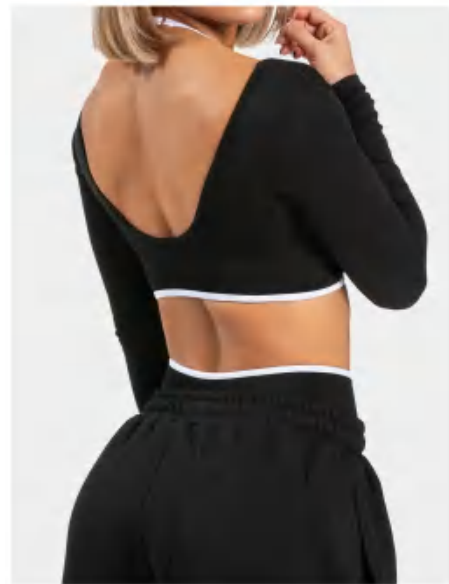

XS-XL
9colors as Baby Blue/Black/Cherry red/Coffe/Lime Green/Pink/Chestunt/Graphite Gray

Picture