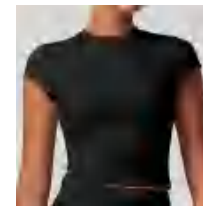

Sample cost:12 $

style: DX8863

composition: 78%NYLON+22%ELASTANE