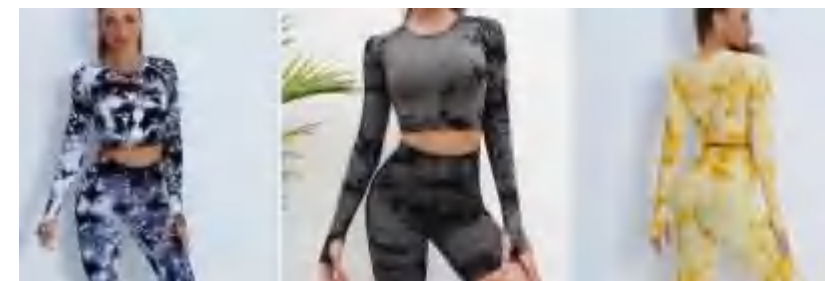

details

S-L
6 colors as
white,black,yellow,purple,
pink,blue

Picture

长袖尺码			
部位	S (CM)	M (CM)	L (CM)
下摆围	29	31	33
胸围	34	36	38
衣长	35	37	39
成品克重 (克)	181	190	214
建议体重 (斤)	85-95	95-115	115-130

注意: 本产品弹力很大, 为平铺测量, 测量时会有1-2CM偏差, 此种情况并非质量问题, 敬请谅解

Sample cost:10 $

style: 70389038

composition: Nylon/Spandex