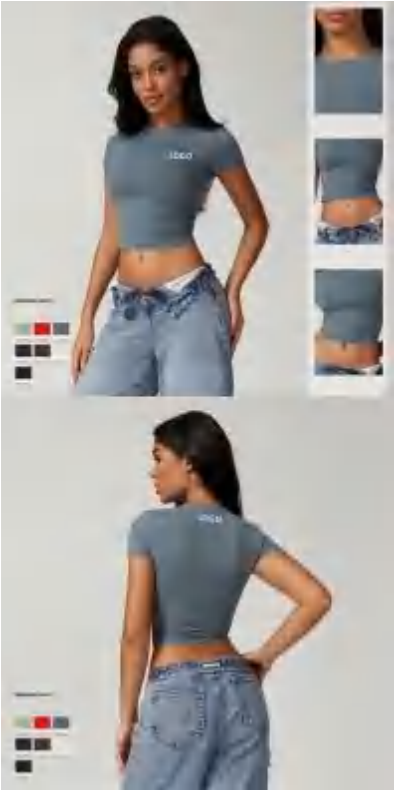

details

S-XL
7 colors as
black,green,coffee,apricot,dark
blue,blue-grey,red

Picture

Sample cost:10 $

style: DDX8743

Notice:Size may be 2 cm/1 inch inaccuracy due to hand measure
These measurements are as a guide to help you select the correct size
Please take your own measurements and choose your size accordingly.

composition: 78%Nylon/22%Spandex