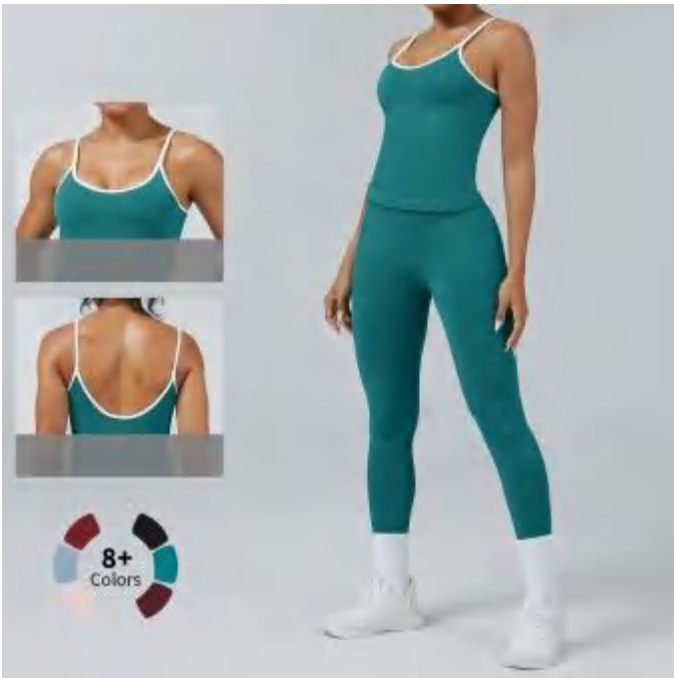

Matching set: CK3006,DK3006

Sample cost:10 \$

details

XS-XL

8colors as Black/Cherry red/Chestnut/Coffee/Graphite Gray/Lime green/Pink/Baby Blue

style: BX3006

Picture

composition: 90%nylon/10%Spandex