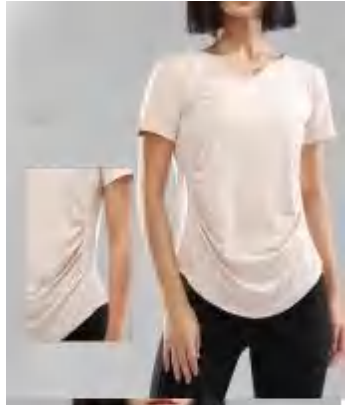

Plus Size Top

S-XXXXL

4 colors as Black/Green/Oat Milk/ Purple

discription

details

Picture

measure correct size accordingly.