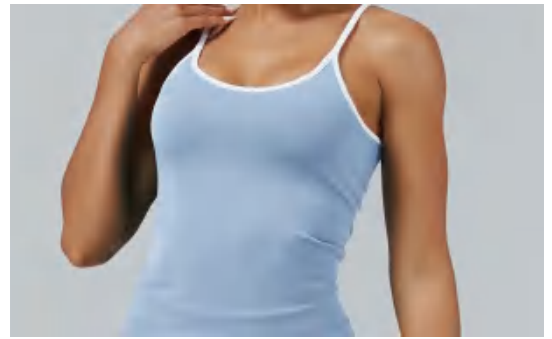

discription Seamless set(vest+shorts)

details XS-XL
17colors as Black/Cherry red/Baby Blue/ Orchid Pink/Graphite gray /Coffee/Lime Green/Pink/Pistachio Green/Province Blue/Chestnut

Picture

BX3006 Size Information(cm)

Size	Length	1/2 Bust	1/2 Bottom
XS/2	36	32	30
S/4	37	32	32
M/6	38	34	34
L/8	39	36	36
XL/10	40	38	38

DK3006 Size Information(cm)

Size	Length	1/2 Waist	1/2 Hip	1/2 Slack Bottom
XS/2	32	26	32	17
S/4	33	28	34	18
M/6	34	30	36	19
L/8	35	32	38	20
XL/10	36	34	40	21

Sample cost:15$

style:
BX3006+Dk3006

**composition: 90%NYLON/
10%SPANDEX**