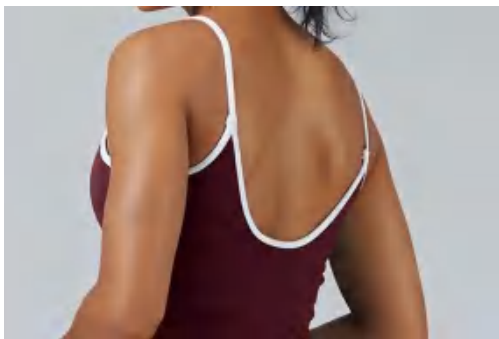

discription Seamless set(vest+leggings)

details XS-XL
17colors as Black/Cherry red/Baby Blue/ Orchid Pink/Graphite gray /Coffee/Lime Green/Pink/Pistachio Green/Province Blue/Chestnut

Picture

BX3006 Size Information(cm)

Size	Length	1/2 Bust	1/2 Bottom
XS/2	36	32	30
S/4	37	32	32
M/6	38	34	34
L/8	39	36	36
XL/10	40	38	38

CK3006 Size Information(cm)

Size	Length	1/2 Waist	1/2 Hip	1/2 Slack Bottom
XS/2	77	28	32	8.5
S/4	79	28	34	9
M/6	81	30	36	9.5
L/8	83	32	38	10
XL/10	85	34	40	10.5

Sample cost:18$

style:
BX3006+CK3006

**composition: 90%NYLON/
10%SPANDEX**