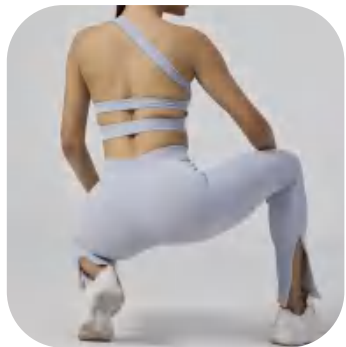

Size for flare leggings(cm)

Size	Length	Waist	Hip
S	87.5	54	62
M	89.5	58	66
L	91.5	62	70

details S-L
6 colors as Black,Navy,beige, light grey,brown,army green

style: G668-3

Picture

composition: 90%Nylon /10%Spandex