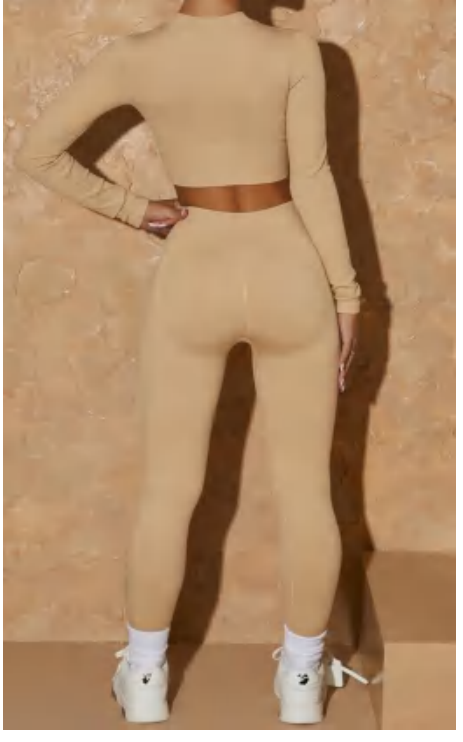

discription Seamless set(top+leggings)

details S-L
5 colors as black,white,
blue grey,khaki,brown

Picture

Leggings size

size (cm)	Length	Hips	waist	Gram
S	81	64	56	236
M	82	68	60	258
L	83	72	64	270

Long sleeve size

size (cm)	Length	Bust	Bottom	Gram
S	36.5	64	56	270
M	37.5	68	60	295
L	38.5	72	64	320

style: G9206-3

composition: 90%Nylon /10%Spandex