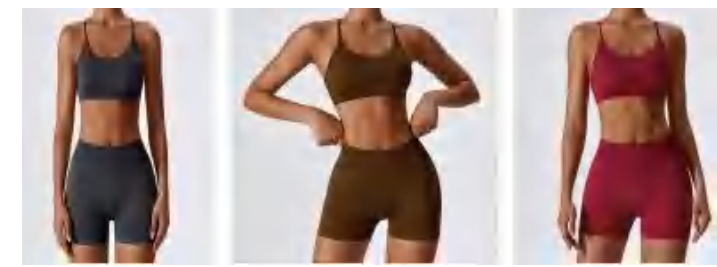

details **S-XL**
9 colors as blue,black, grey,brown,red

短裤 / SHORTS	TROUSERS LENGTH 裤长	WAIST 腰围	HIP 臀围	SLASH BOTTOM 脚口
S/8	30	48	72	40
M/10	31	52	77	42
L/12	32	56	82	44
XL/14	33	60	87	46

Sample cost:15 \$

style: TZ7137

composition: 87%Nylon/13%spandex

Picture

discription	Seamless set(bra+leggings)
details	S-XL 9 colors as Black/Blue/Coffee/Dark Grey

Size Information(cm)			
Size	Length	Waist	Bust
S	45	58	67
M	46	63	72
L	47	68	77
XL	48	73	82