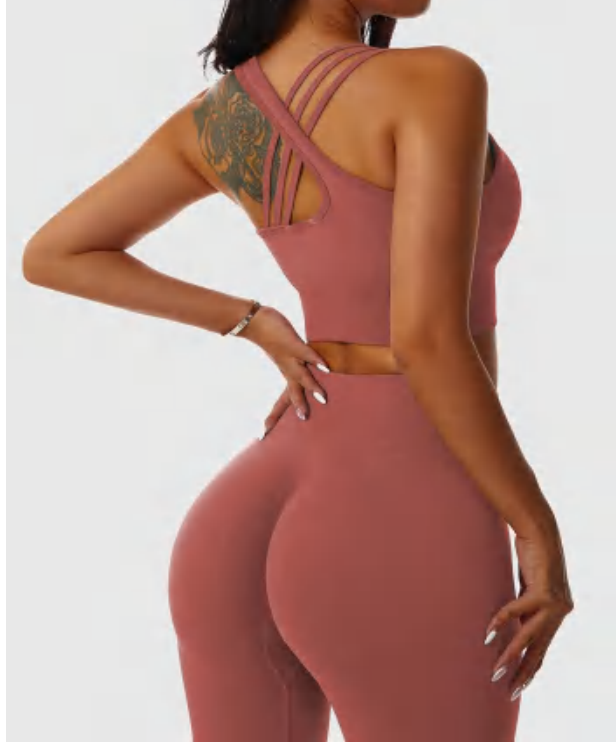

discription Seamless set(bra+leggings)

details S-L
5 colors as black,blue,khaki,
rust red,brown

Picture

BRA SIZE CHART

SIZE(CM)	LENGTH	BUST	BOTTOM
S	32	72	60
M	33	78	64
L	34	84	68

Notice:
Size may be 1-3cm/1 inch inaccuracy due to hand measure. These measurements are meant as a guide to help you select the correct size. Please take your own measurements and choose your size accordingly.

LEGGINGS SIZE CHART

SIZE(CM)	LENGTH	WAIST	HIP	BOTTOM
S	80	60	74	18
M	81	62	80	20
L	82	66	86	22

style: G9197-3

composition: 87%Nylon /13%Spandex