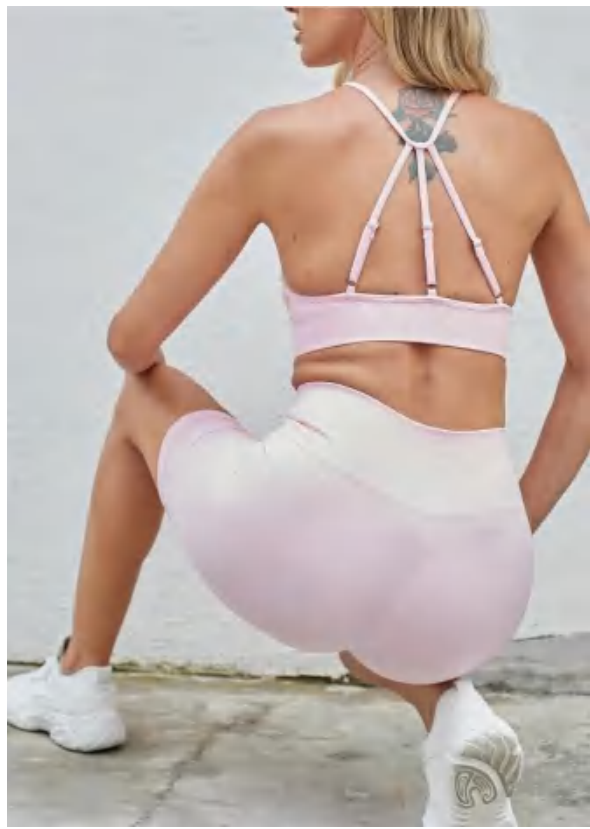

discription Seamless set(bra+short)

Size for bra 3(cm)

Size	Length	Chest	Bottom
S	25	58	54
M	26	62	58
L	27	66	62

Size for Shorts(cm)

Size	Length	Waist	Hip
S	37	52	70
M	38	56	74
L	39	60	78

details S-L
6 colors as blue,black,pink,
green,pink purple

style: G9681-3D

composition: 90%nylon/10%spandex

Picture