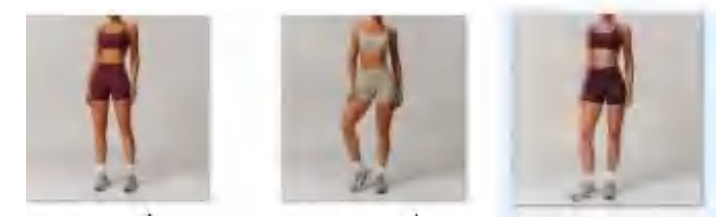

details **S-XL**
9 colors as blue,black, grey,brown,red

短裤 / SHORTS	TROUSERS LENGTH 裤长	WAIST 腰围	HIP 臀围	SLASH BOTTOM 脚口
S/8	30	48	72	40
M/10	31	52	77	42
L/12	32	56	82	44
XL/14	33	60	87	46

Sample cost:15 \$

style: TZ7137

composition: 87%Nylon/13%spandex

Picture

discription	Seamless set(bra+leggings)
details	S-XL 9 colors as Black/Blue/Coffee/Dark Grey

Size Information(cm)			
Size	Length	Waist	Bust
S	45	58	67
M	46	63	72
L	47	68	77
XL	48	73	82