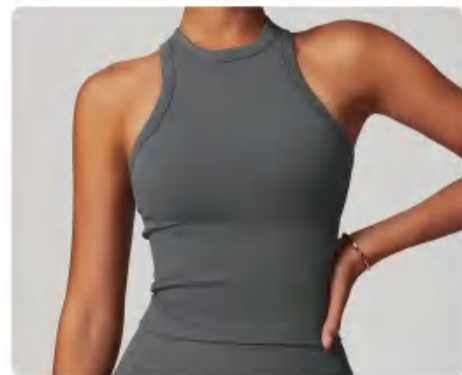

discription **Seamless set(vest+leggings)**

details S-XL
4 colors as
Black/Blue/Coffee/Dark Grey

Picture

Size Information(cm)

Size	Length	Waist	Bust
S	42.5	58	67
M	43.5	62	72
L	44.5	66	77
XL	45.5	70	82

Size Information(cm)

Size	Length	Wasit	Hip	Slack Bottom
S	82	51	73	21
M	84	55	79	22
L	86	59	85	23
XL	88	63	91	24

style: TZ7725-2

composition: 90%nylon/10%spandex