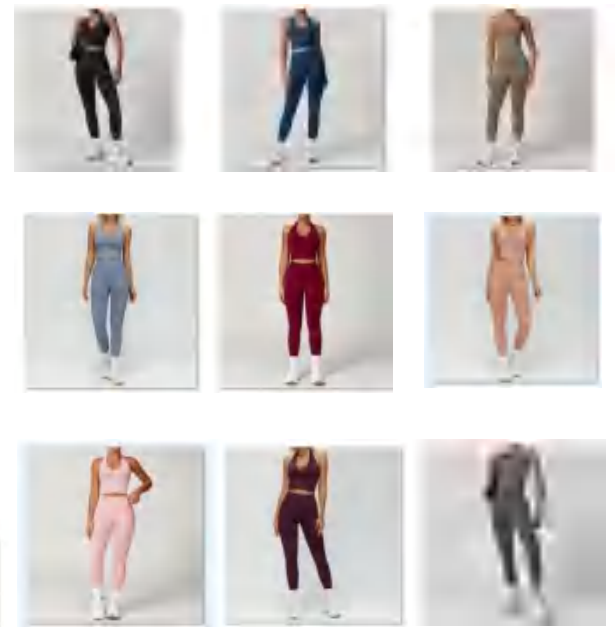

discription	Seamless set(bra+leggings)
details	S-XL 9 colors as Black/Blue/Coffee/Dark Grey

Size Information(cm)			
Size	Length	Waist	Bust
S	45	58	67
M	46	63	72
L	47	68	77
XL	48	73	82

Size Information(cm)				
Size	Length	Wasit	Hip	Slack Bottom
S	82	51	73	21
M	84	55	79	22
L	86	59	85	23
XL	88	63	91	24

style: TZ7725-1

Picture

composition: 90%nylon/10%spandex