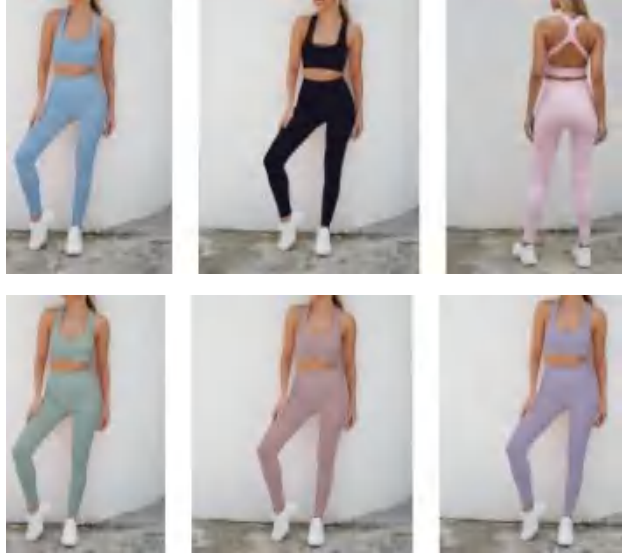

Size for bra2 (cm)

Size	Length	Chest	Bottom
S	25	66	54
M	26	70	58
L	27	74	62

Size for leggings(cm)

Size	Length	Waist	Hip
S	80	52	70
M	82	56	74
L	84	60	78

Notice:Size may be 2 cm/1 inch inaccuracy due to hand measure.
These measurements are meant as a guide to help you select the correct size.

style: G9681-2L

composition: 90%nylon/10%spandex