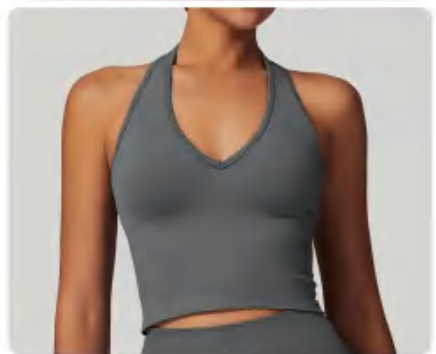

discription	Seamless set(bra+leggings)
details	S-XL 9 colors as Black/Blue/Coffee/Dark Grey

Size Information(cm)			
Size	Length	Waist	Bust
S	45	58	67
M	46	63	72
L	47	68	77
XL	48	73	82

Size Information(cm)				
Size	Length	Wasit	Hip	Slack Bottom
S	82	51	73	21
M	84	55	79	22
L	86	59	85	23
XL	88	63	91	24

style: TZ7725-1

Picture

composition: 90%nylon/10%spandex