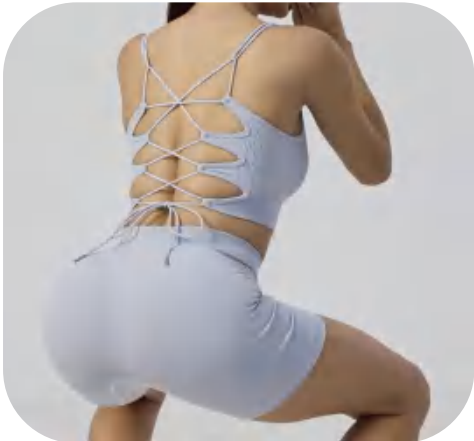

discription **Seamless set(bra+short)**

Size for strap bra(cm)

Size	Length	Chest	Bottom
S	30	60	50
M	31	64	54
L	32	68	58

Size for flare leggings(cm)

Size	Length	Waist	Hip
S	87.5	54	62
M	89.5	58	66
L	91.5	62	70

details S-L
6 colors as Black,Navy,beige,
light grey,brown,army green

Picture

style: G668-2

composition: 90%Nylon /10%Spandex