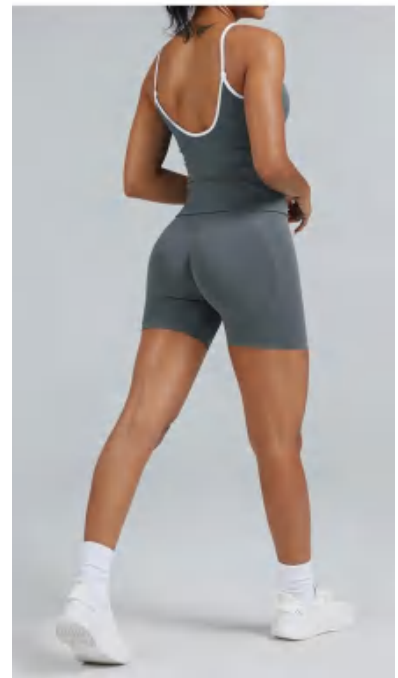

discription Seamless set(vest+shorts)

details XS-XL
17colors as Black/Cherry red/Baby Blue/ Orchid Pink/Graphite gray /Coffee/Lime Green/Pink/Pistachio Green/Province Blue/Chestnut

Picture

BX3006 Size Information(cm)

Size	Length	1/2 Bust	1/2 Bottom
XS/2	36	32	30
S/4	37	32	32
M/6	38	34	34
L/8	39	36	36
XL/10	40	38	38

DK3006 Size Information(cm)

Size	Length	1/2 Waist	1/2 Hip	1/2 Slack Bottom
XS/2	32	26	32	17
S/4	33	28	34	18
M/6	34	30	36	19
L/8	35	32	38	20
XL/10	36	34	40	21

Sample cost:15$

style:
BX3006+Dk3006

**composition: 90%NYLON/
10%SPANDEX**