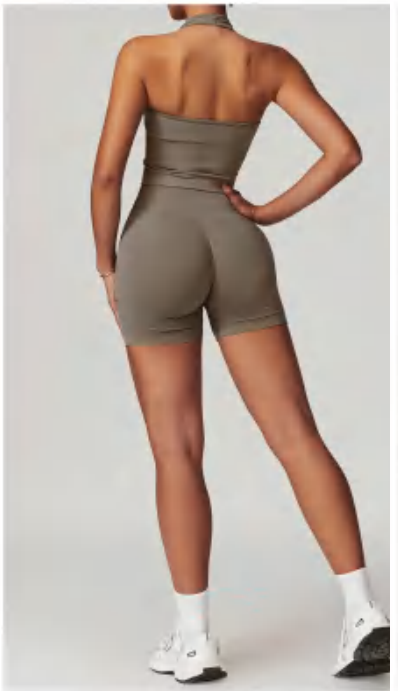

style: TZ7725-4

composition: 90%nylon/10%spandex