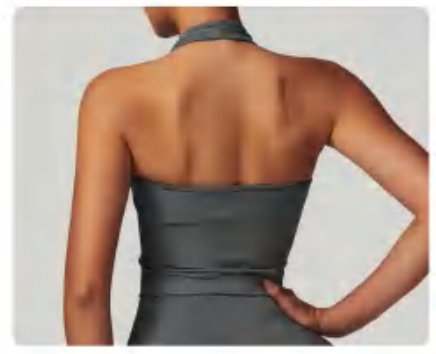

discription	Seamless set(bra+leggings)
details	S-XL 9 colors as Black/Blue/Coffee/Dark Grey

Size Information(cm)			
Size	Length	Waist	Bust
S	45	58	67
M	46	63	72
L	47	68	77
XL	48	73	82

Size Information(cm)				
Size	Length	Wasit	Hip	Slack Bottom
S	82	51	73	21
M	84	55	79	22
L	86	59	85	23
XL	88	63	91	24

style: TZ7725-1

Picture

composition: 90%nylon/10%spandex