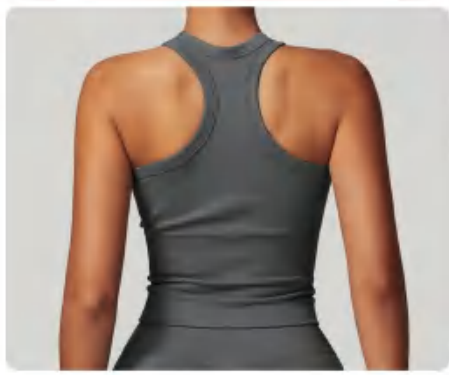

style: TZ7725-2

composition: 90%nylon/10%spandex

discription **Seamless set(bra+short)**

details S-XL
4 colors as
Black/Blue/Coffee/Dark Grey

Picture

Size Information(cm)

Size	Length	Waist	Bust
S	45	58	67
M	46	63	72
L	47	68	77
XL	48	73	82