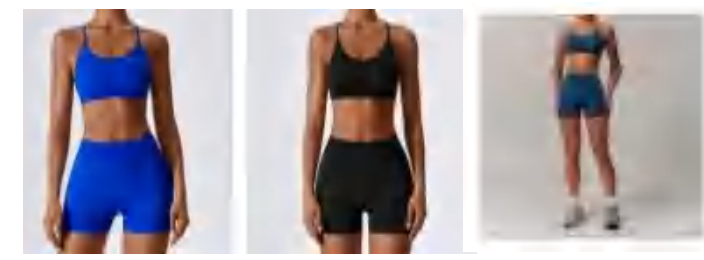

details **S-XL**
9 colors as blue,black, grey,brown,red

短裤 / SHORTS	TROUSERS LENGTH 裤长	WAIST 腰围	HIP 臀围	SLASH BOTTOM 脚口
S/8	30	48	72	40
M/10	31	52	77	42
L/12	32	56	82	44
XL/14	33	60	87	46

Sample cost:15 \$

style: TZ7137

composition: 87%Nylon/13%spandex

Picture

discription	Seamless set(bra+leggings)
details	S-XL 9 colors as Black/Blue/Coffee/Dark Grey

Size Information(cm)			
Size	Length	Waist	Bust
S	45	58	67
M	46	63	72
L	47	68	77
XL	48	73	82