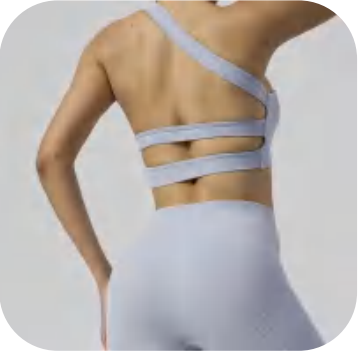

Size for flare leggings(cm)

Size	Length	Waist	Hip
S	87.5	54	62
M	89.5	58	66
L	91.5	62	70

details S-L
6 colors as Black,Navy,beige, light grey,brown,army green

style: G668-3

Picture

composition: 90%Nylon /10%Spandex