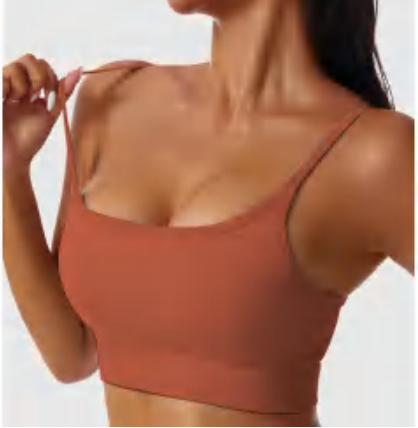

discription **Seamless set(bra+short)**

details S-L
5 colors as black,blue,khaki,
rust red,brown

Picture

BRA SIZE			
SIZE(CM)	LENGTH	BUST	BOTTOM
S	21	70	60
M	22	75	64
L	23	80	68

Size may be 1-3cm/1 inch inaccuracy due to hand measure.

SHORTS SIZE				
SIZE(CM)	LENGTH	WAIST	HIP	BOTTOM
S	33	60	72	40
M	34	62	77	43
L	35	66	82	46

Size may be 1-3cm/1 inch inaccuracy due to hand measure.

style: G9197-1

composition: 87%Nylon /13%Spandex