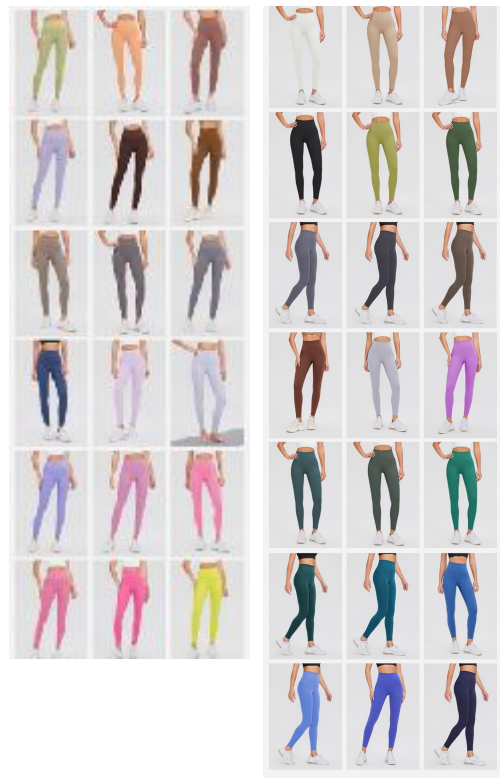

details

S-3XL 39 colors as
atcha green/Bluish purple/black/ Chestnut/Cloud
blue/Cocoa chestnut/Cosmic purple/coffee/Distilled
coffee/dark green/Graphite gray/Greenstone/ivory
white/Klein blue/khaki/Lemon yellow/Lobeline/Lychee
pink/Nomadic grey/navy blue/Orchid purple/Persiana
pink/Pine grass green/Pumpkin orange/Rhinoceros
grey/Sea rock grey/rose pink/Smoky grey/smoky
topaz/Spruce green/Swamp green/Tea
brown/Titanium gray/Turguoise/Twilight purple/Velvet
pink/Vintage green/Violet/Wild clear tree blue

Picture

Sample cost:10 $

style: YCF2352401

composition: 85%nylon/15%spandex

Notice:Size may be 2 cm/1 inch inaccuracy due to hand measure.
These measurements are as a guide to help you select the correct size.
Please take your own measurements and choose your size accordingly.