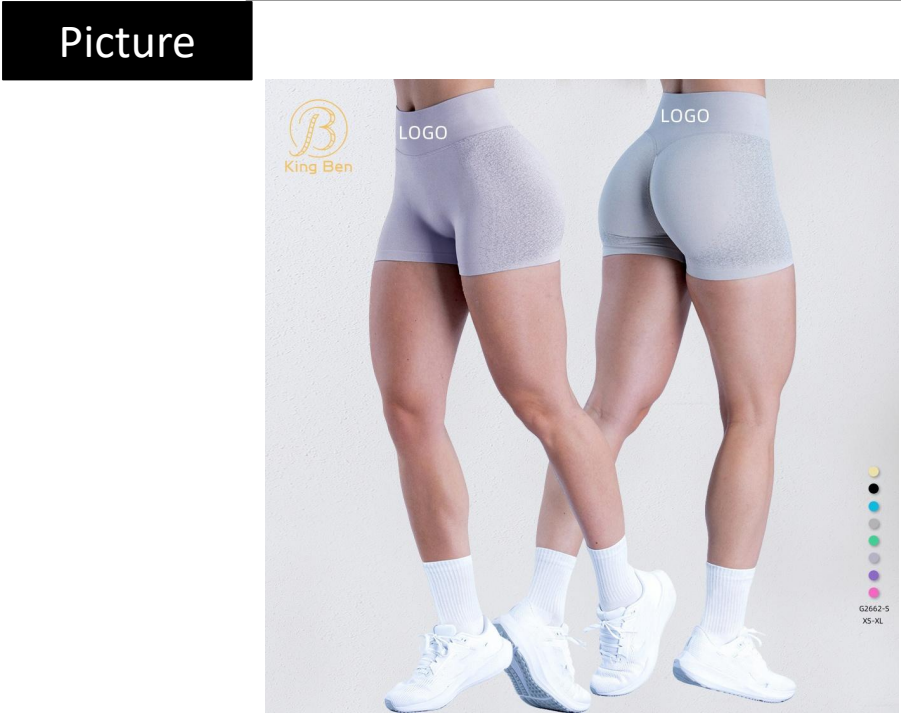

Sample cost:10 \$

style: DK2589

composition: 90%nylon/10%spandex

**discription** Seamless Scrunch Butt Carpi pants

**details** XS-XL 9 colors as blue/Clay Gray/light green/black/purple/rose red/yellow/light grey