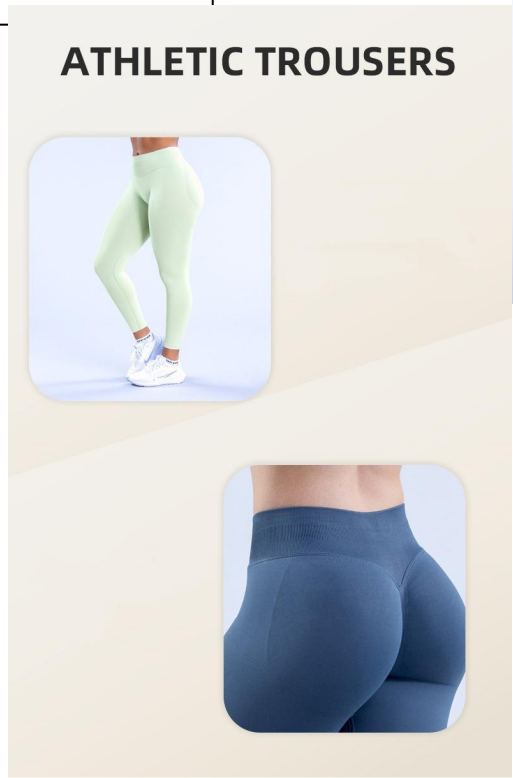

ATHLETIC TROUSERS

CK5513 Size Information(cm)

Size	Length	1/2 Waist	1/2 Hip
XS	77	26	31
S	79	28	33
M	81	30	35
L	83	32	37
XL	86	34	39

Notice:Size may be 2 cm/1 inch inaccuracy due to hand measure.
These measurements are as a guide to help you select the correct size.
Please take your own measurements and choose your size accordingly.