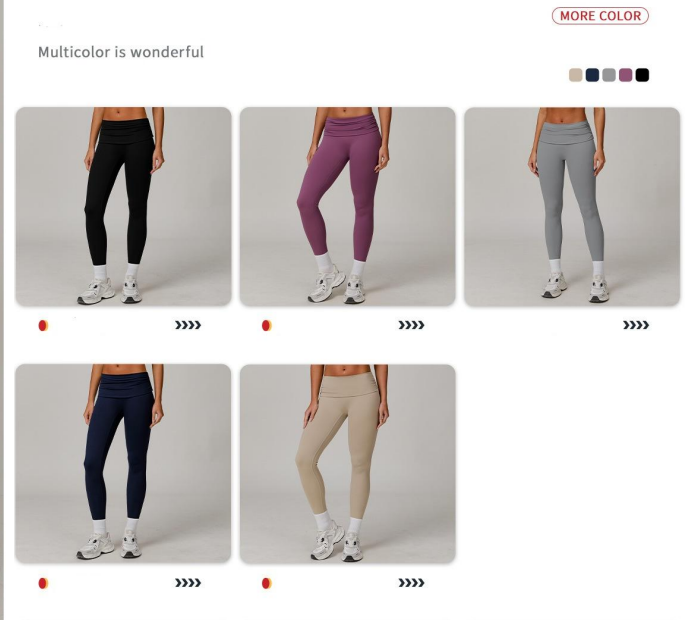

discription

sewed yoga pants

details

XS-XL
5 colors Black/Flax/Prune purple/Rhino Gray/Badge Blue

Picture

CK9094 Size Information(cm)

Size	Length	1/2 Waist	1/2 Hip	1/2 Slack Bottom
S/8	84	30	37	9
M/10	85	32	39	9.5
L/12	86	34	41	10
XL/14	87	36	43	10.5

Notice:Size may be 2 cm/1 inch inaccuracy due to hand measure. These measurements are as a guide to help you select the correct size. Please take your own measurements and choose your size accordingly.

Sample cost:10 $
style: CK9094

composition:
78%POLYAMIDE+22%ELASTANE