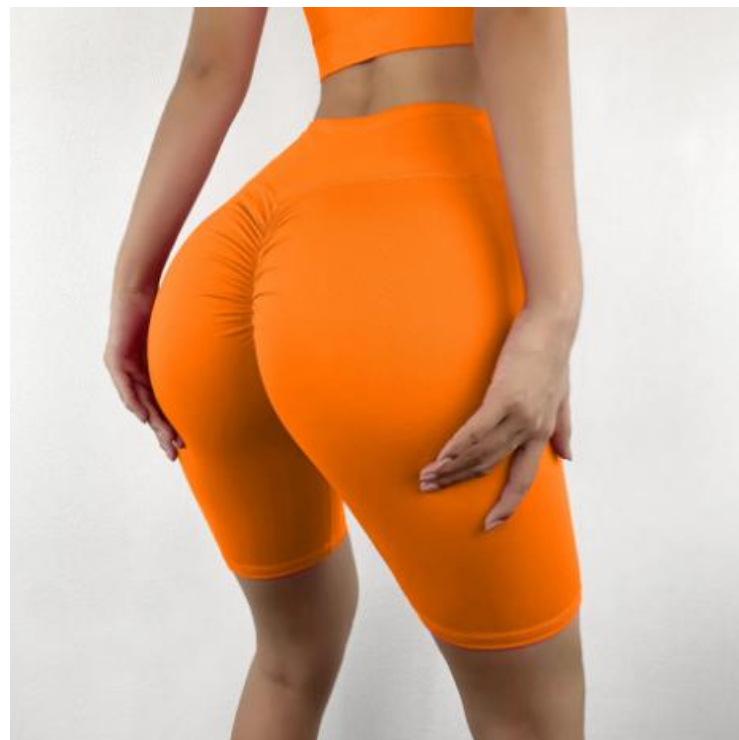

discription Sewed pants

details S-XL
5 colors as
black,orange,beige,green,rose

Picture

Size (cm)	XS/6	S/8	M/10	L/12	XL/14
LENGTH	-	38	39	40	41
WAIST	-	58	62	66	70
HIP	-	72	77	82	87
SLACK BOTTOM	-	36	39	42	45

Sample cost:10 $

style: DK2975

composition: 87%Nylon/13%spandex