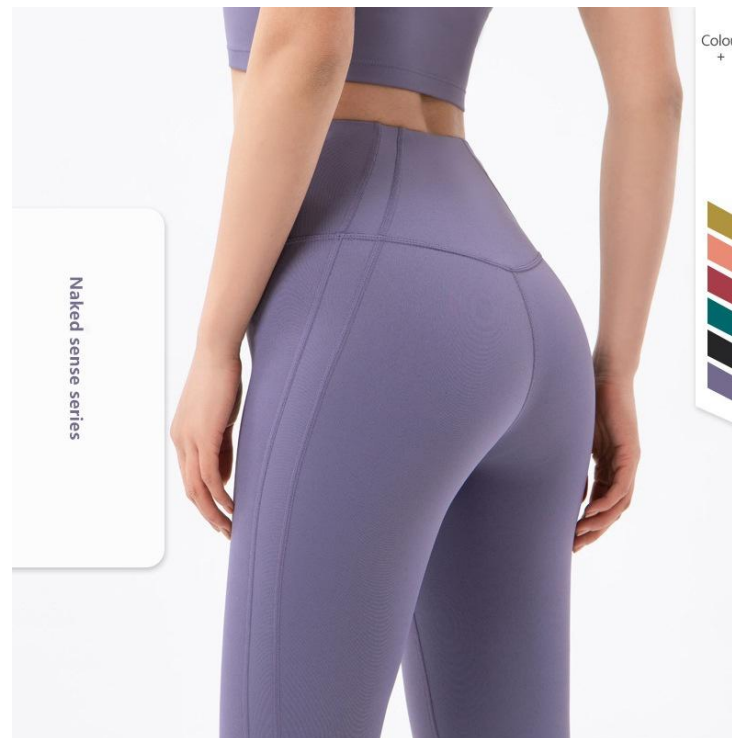

discription **Sewed pants**

details S-XL
6 colors as black, burgundy,
yellow, purple, lake green,
coral red

Picture

Size Information(cm)

Size	Length	Waist	Hip
S	82	28	33
M	83	30.5	35.5
L	84	33	38
XL	85	35.5	40.5

Notice:Size may be 2 cm/1 inch inaccuracy due to hand measure.
These measurements are as a guide to help you select the correct size.
Please take your own measurements and choose your size accordingly.

Matching set
WX12

Sample cost:12 $

style: CK922

composition: 80%nylon/20%spandex