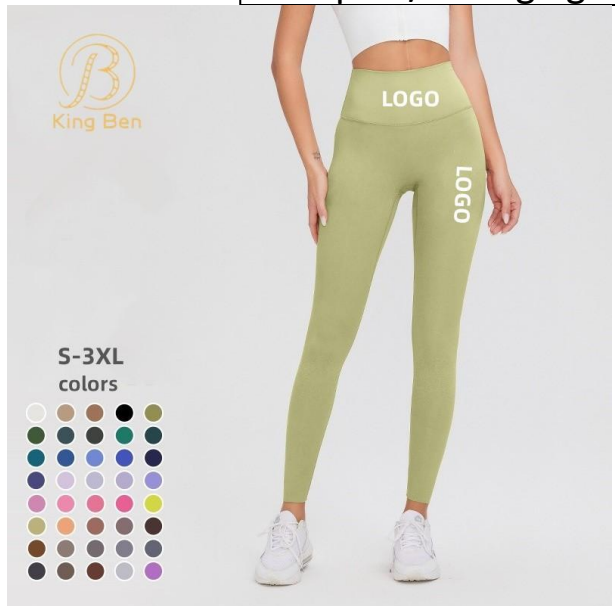

details

S-3XL 39 colors as
atcha green/Bluish purple/black/ Chestnut/Cloud
blue/Cocoa chestnut/Cosmic purple/coffee/Distilled
coffee/dark green/Graphite gray/Greenstone/ivory
white/Klein blue/khaki/Lemon yellow/Lobeline/Lychee
pink/Nomadic grey/navy blue/Orchid purple/Persiana
pink/Pine grass green/Pumpkin orange/Rhinoceros
grey/Sea rock grey/rose pink/Smoky grey/smoky
topaz/Spruce green/Swamp green/Tea
brown/Titanium gray/Turguoise/Twilight purple/Velvet
pink/Vintage green/Violet/Wild clear tree blue

Picture

Sample cost:10 $

style: YCF2352401

composition: 85%nylon/15%spandex

Notice:Size may be 2 cm/1 inch inaccuracy due to hand measure.
These measurements are as a guide to help you select the correct size.
Please take your own measurements and choose your size accordingly.