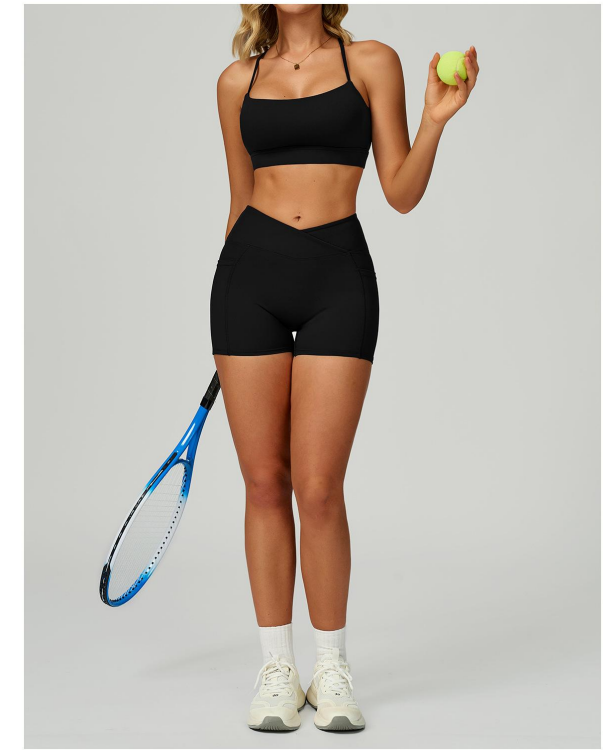

details

S-XL  
12 colors  
matching bra EBX2002  
WX2030,WX4518,BX4518,WT4518,WX2539,D  
X2539,WT2539

Picture

Sample cost:15 \$

style: DK2030

composition:  
78%POLYAMIDE+22%ELASTANE

discription

sewed yoga pants