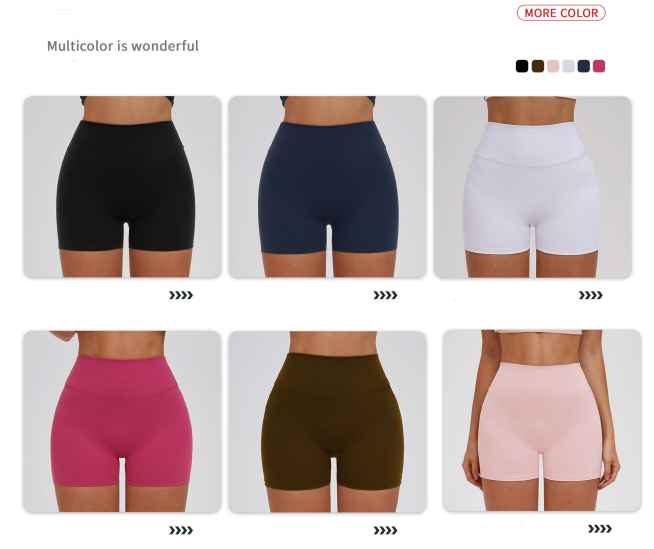

Sample cost:10 $
style: DK5087

composition:
83%POLYAMIDE/17%ELASTANE