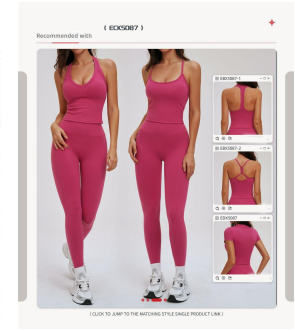

CK5087 Size Information(cm)

Size	Length	1/2 Hip	1/2 Slack Bottom	1/2 Waist
S/8	89.5	36.5	10	25.5
M/10	90.5	38.5	10.5	27.5
L/12	91.5	40.5	11	29.5
XL/14	92.5	42.5	11.5	31.5

Notice:Size may be 2 cm/1 inch inaccuracy due to hand measure.
These measurements are as a guide to help you select the correct size.
Please take your own measurements and choose your size accordingly.