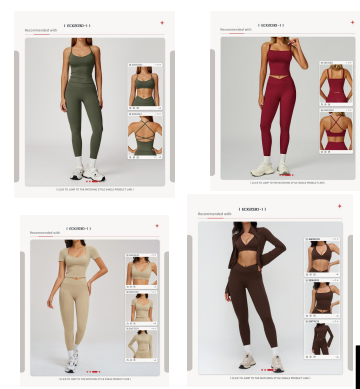

discription

sewed yoga pants

CK2030-1 Size Information(cm)

Size	Length	1/2 Waist	1/2 Hip	1/2 Slack Bottom
S/8	88	24	37	10
M/10	89	26	39	10.5
L/12	90	28	41	11
XL/14	91	30	43	11.5

Notice:Size may be 2 cm/1 inch inaccuracy due to hand measure. These measurements are as a guide to help you select the correct size. Please take your own measurements and choose your size accordingly.