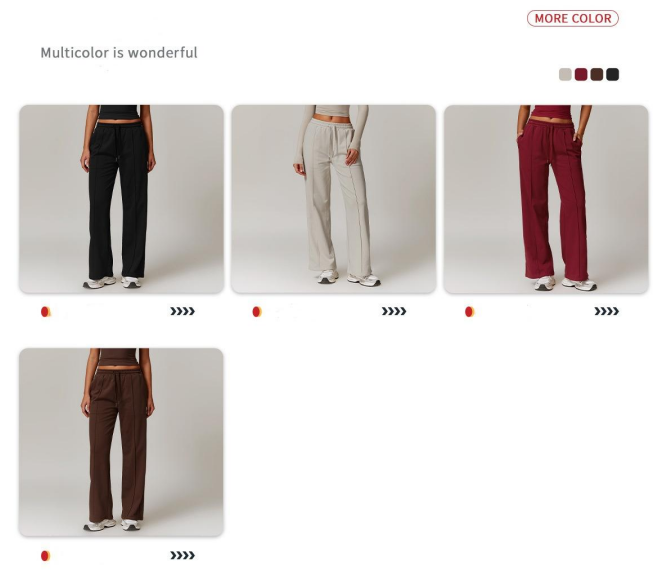

discription

sweatpants

details

Picture

S-XL
4 colors as
Black/Light Khaki/Cherry Red/coffee

	SHORTS	TROUSERS LENGTH	WAIST	HIP	SLACK BOTTOM
	XS/6	-	-	-	-
	S/8	104	68	110	57
	M/10	105	72	114	59
	L/12	106	76	118	61
	XL/14	107	80	122	63

Matching set
CX8933, BX8933

Sample cost:15 $
Style : WK8933

composition:83%cotton/17%polyester