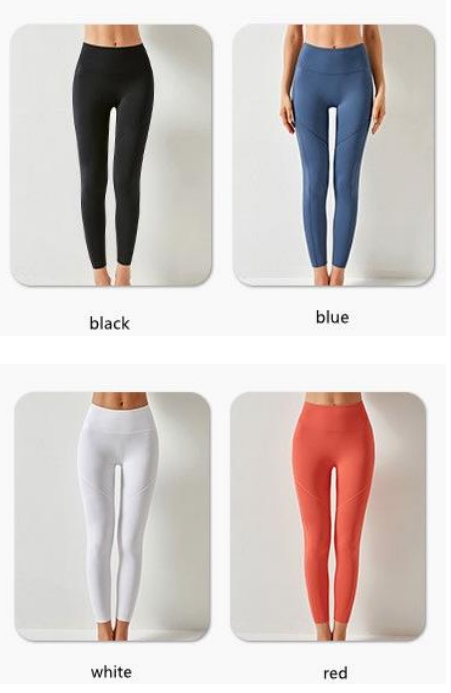

discription **Sewed pants**

details **S-2XL**
4 colors as blue,black,white,red

Picture

	S (cm)	M (cm)	L (cm)	XL (cm)	XXL (cm)
Length	84	86	88	90	92
Waist	29	31	33	35	37
Hip	36	38	40	42	44
front rise	23.5	24.5	25.5	26.5	27.5
Back rise	33.5	34.5	35.5	36.5	37.5
Knee	16	16.8	17.6	18.4	19.2
Leg opening	10	10.5	11	11.5	12
Waist high	10.5	10.5	10.5	10.5	10.5

Sample cost:10 $

style: K1541

composition: 90%Nylon/10%spandex

Upgrade version

Portable Pocket

- Ultra High Stretch
- High waist and hip lift
- Side pockets

PRODUCT DETAILS

| High Waist Tummy Tuck

| Fitted calf High elasticity