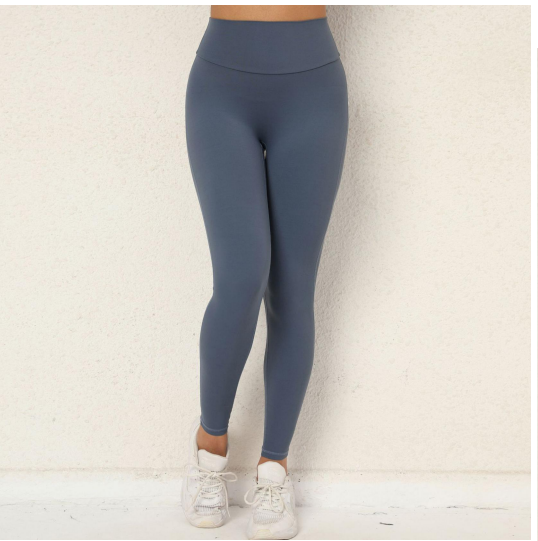

discription **pants**

details S-L
17 colors as
Black/Blue/Green/Bamboo
Picture Green/Purple/Bronze/Orange/pink
/Gray/Ivory/Yellow

Size Information(cm)

Size	Length	Hip	Waist
S	84	70	46
M	85	74	50
L	86	78	54

Notice:Size may be 2 cm/1 inch inaccuracy due to hand measure.
These measurements are as a guide to help you select the correct size.
Please take your own measurements and choose your size accordingly.

Sample cost:10 $

style: 8020

composition: 78%nylon/22%Spandex