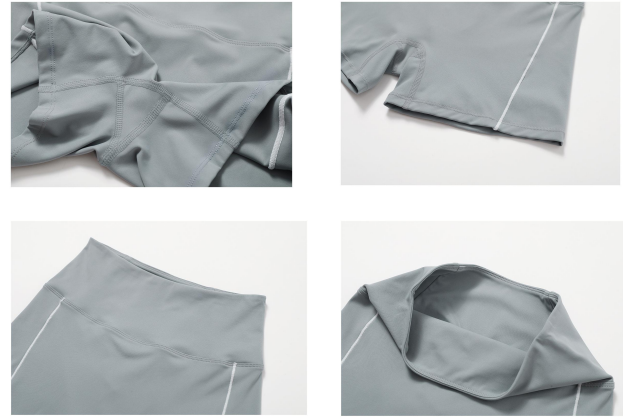

Size Information(cm)

Size	Length	Waist	Hip	Slack Bottom
S	29	50	74	40
M	30	54	78	42
L	31	58	82	44
XL	32	62	86	46

Notice:Size may be 2 cm/1 inch inaccuracy due to hand measure.
These measurements are as a guide to help you select the correct size.
Please take your own measurements and choose your size accordingly.