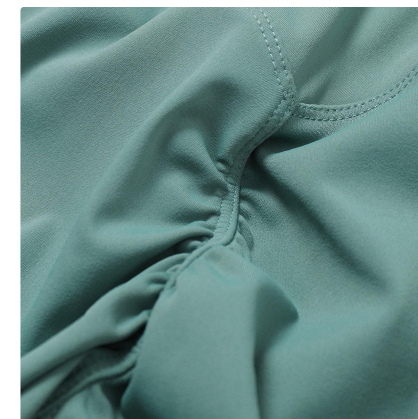

discription **pants**

details S-XL 9colors as black/coffee/green/grey/light grey/magenta/navy blue/prume purple/sky blue

Picture

CK8047 Size Information(cm)

Size	Length	1/2 Waist	1/2 Hip	1/2 Slack Bottom
S/8	88	26	35	9.5
M/10	89	28	37	10
L/12	90	30	39	10.5
XL/14	91	32	41	11

Notice:Size may be 2 cm/1 inch inaccuracy due to hand measure. These measurements are as a guide to help you select the correct size. Please take your own measurements and choose your size accordingly.

Sample cost:10 $

style: CK8047

composition: 78%POLYAMIDE+ 22%ELASTANE