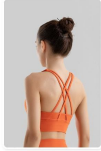

广州金版服装有限公司
Guangzhou KingBen Clothing CO.,LTD

discription **Sewed pants**

details S-XL
32 colors as blue,black,Offwhite,red,yellow,light blue,purple,navy,beige, rose,blue grey,light grey,peach pink,avocado green, lake green,dark yellow,dark grey,light purple,light coffee,orange,dark purple, taro purple,pink,light green,dark coffee,khaki,light red,bright orange, bright blue,dark red,blue green,bright yellow

Picture

Matching set WX22