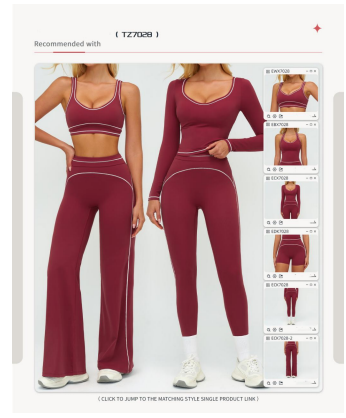

discription

sewed yoga shorts

details

S-XL
5 colors
matching bra WX7028/vestBX7028/long
sellveCX7028

Picture

DK7028 Size Information(cm)

Size	Length	1/2 Hip	1/2 Slack Bottom	1/2 Waist
S/8	32	36	20	25.5
M/10	33	38	21	27.5
L/12	34	40	22	29.5
XL/14	35	42	23	31.5

Notice:Size may be 2 cm/1 inch inaccuracy due to hand measure. These measurements are as a guide to help you select the correct size. Please take your own measurements and choose your size accordingly.

matching long sleeve /bra/vest

Sample cost:10 $

style: DK7028

composition:
78%POLYAMIDE+22%ELASTANE

MORE COLOR*