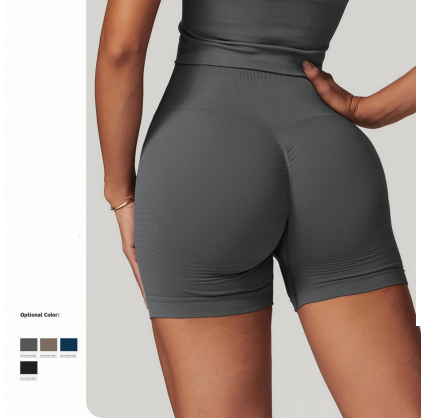

discription **Seamless shorts**

details **S-XL**
4 colors as Black/Dark Blue/Coffee/Dark Grey/pink/blue-purple

Picture