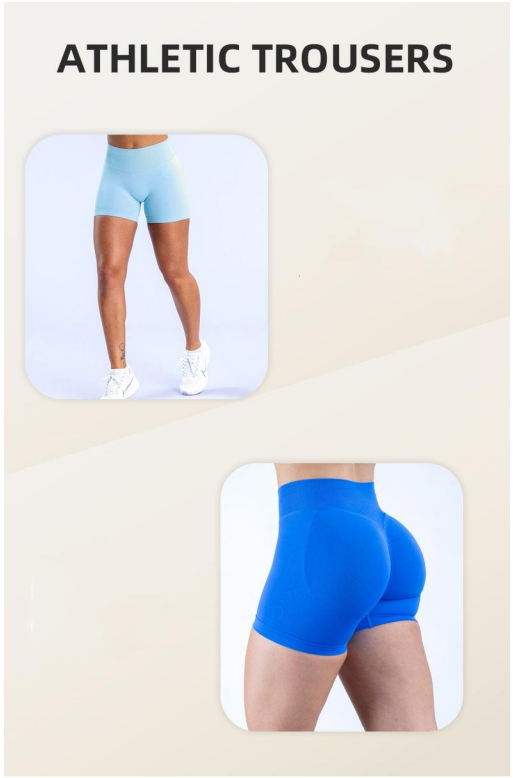

discription

sewed yoga shorts

details

S-XL

21 colors as Barbie Pink /Blue-Gray/Brown/Coral Pink/Deep sea blue/Electric blue/Feather Beighe/Grape Purple /Ice blue/Indigo Blue/Light Blue/Light green /Light people/Mint green /Natural white/Palm Green/Shark gray/Wild berry/Wine red/Yellow

Picture