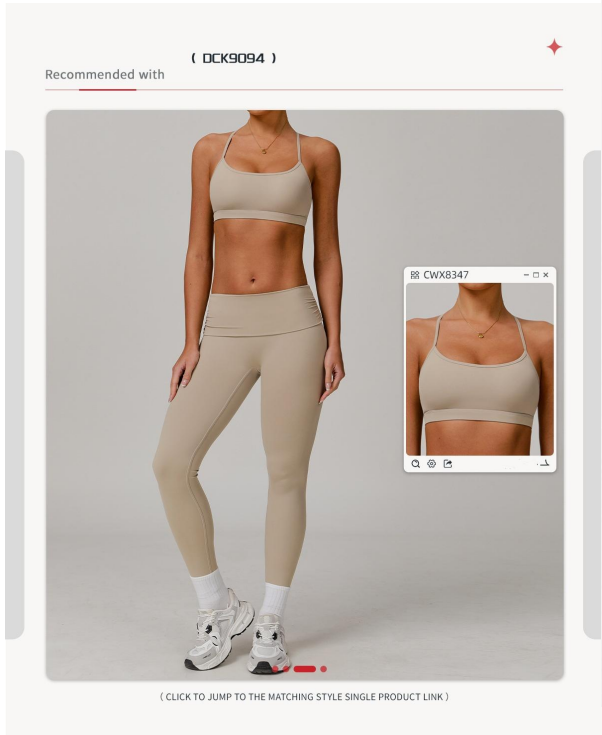

discription

sewed yoga pants

details

XS-XL
5 colors Black/Flax/Prune purple/Rhino Gray/Badge Blue

Picture

CK9094 Size Information(cm)