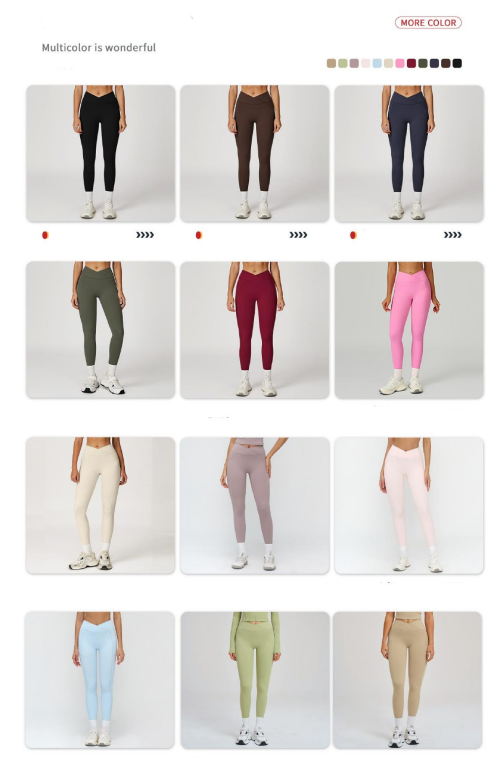

details

S-XL  
12 colors  
matching bra EBX2002  
WX2030, WX2043,  
BX2043,WX4518,BX4518,WT4518,WX2539,DX  
2539,WT2539

Picture

Sample cost:12 \$

style: CK2030-1

composition:  
78%POLYAMIDE+22%ELASTANE

discription