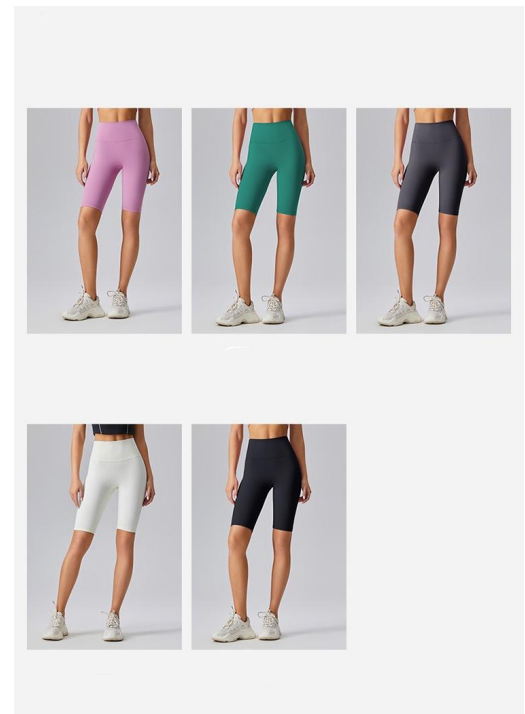

discription **shorts**

details S-3XL 5colors as black/Graphite Gray/ivory white/lime green/Velvet pink/

Picture

Size Information(cm)

Size	Length	Hip	Waist
S	46	64	52
M	47	68	56
L	48	72	60
XL	49	76	64
2XL	50	80	68
3XL	51	84	72

Notice:Size may be 2 cm/1 inch inaccuracy due to hand measure. These measurements are as a guide to help you select the correct size. Please take your own measurements and choose your size accordingly.

Sample cost:10 $

style: YCF2354601

composition: 85%nylon/15%Spandex