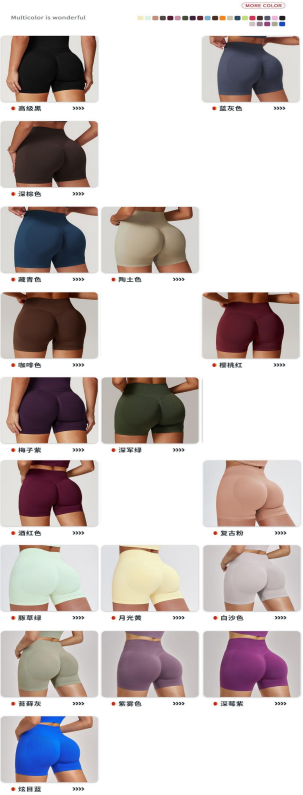

discription seamless shorts

price

details S-XL 18colors as black/ /Blue-gray /cherry red/coffee/ dark brown/Fluorescent Green/navy blue/orange/plum purple/Raspberry Red/Terra cotta/sky blue

Picture

SHORTS	TROUSERS LENGTH	WAIST	HIP	SLACK BOTTOM
XS/6	-	-	-	-
S/8	33	56	72	36
M/10	34	60	77	37
L/12	35	64	82	38
XL/14	36	68	87	39

Sample cost:10 \$

style: DK7655

composition: 90%POLYAMIDE/10%ELASTANE

discription

sewed yoga shorts

details

S-XL  
6 colors can be matched with bras, ,shorts, vests.

Picture