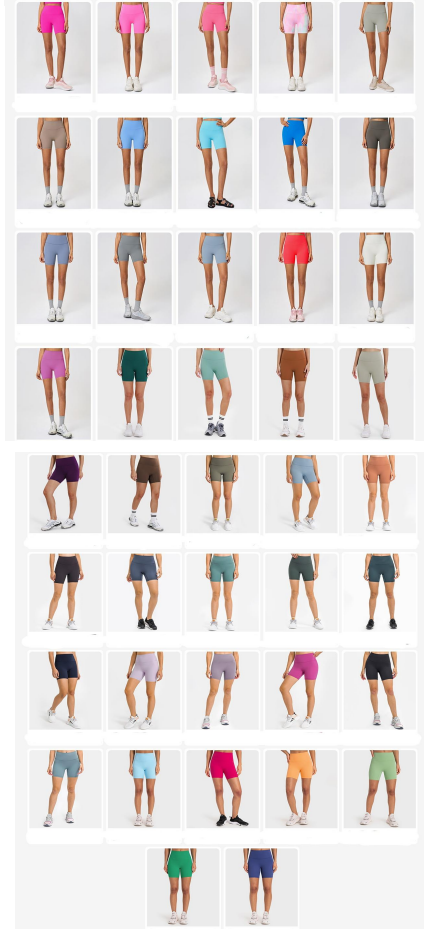

discription **yoga shorts**

details S-2XL 42colors as
black/coffee/forest
green/orange/pink/purple

CK8047 Size Information(cm)

Size	Length	1/2 Waist	1/2 Hip
S/4	37	26.5	34
M/6	38	28.5	36
L/8	39	30.5	38
XL/10	40	32.5	40
2XL/12	41	34.5	42

Notice:Size may be 2 cm/1 inch inaccuracy due to hand measure.
These measurements are as a guide to help you select the correct size.
Please take your own measurements and choose your size accordingly.

Sample cost:10 $
style: DK067

composition: 80%nylon/20%spandex