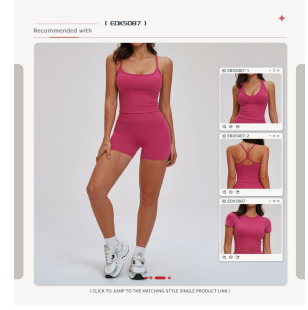

DK5087 Size Information(cm)

Size	Length	1/2 Hip	1/2 Slack Bottom	1/2 Waist
S/8	32.5	36.5	19.5	25.5
M/10	33.5	38.5	20.5	27.5
L/12	34.5	40.5	21.5	29.5
XL/14	35.5	42.5	22.5	31.5

Notice:Size may be 2 cm/1 inch inaccuracy due to hand measure. These measurements are as a guide to help you select the correct size. Please take your own measurements and choose your size accordingly.