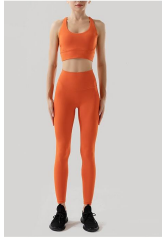

广州金版服装有限公司
Guangzhou KingBen Clothing CO.,LTD

discription **Sewed pants**

details S-XL
32 colors as blue,black,Offwhite,red,yellow,light blue,purple,navy,beige, rose,blue grey,light grey,peach pink,avocado green, lake green,dark yellow,dark grey,light purple,light coffee,orange,dark purple, taro purple,pink,light green,dark coffee,khaki,light red,bright orange, bright blue,dark red,blue green,bright yellow

Picture

Matching set WX22