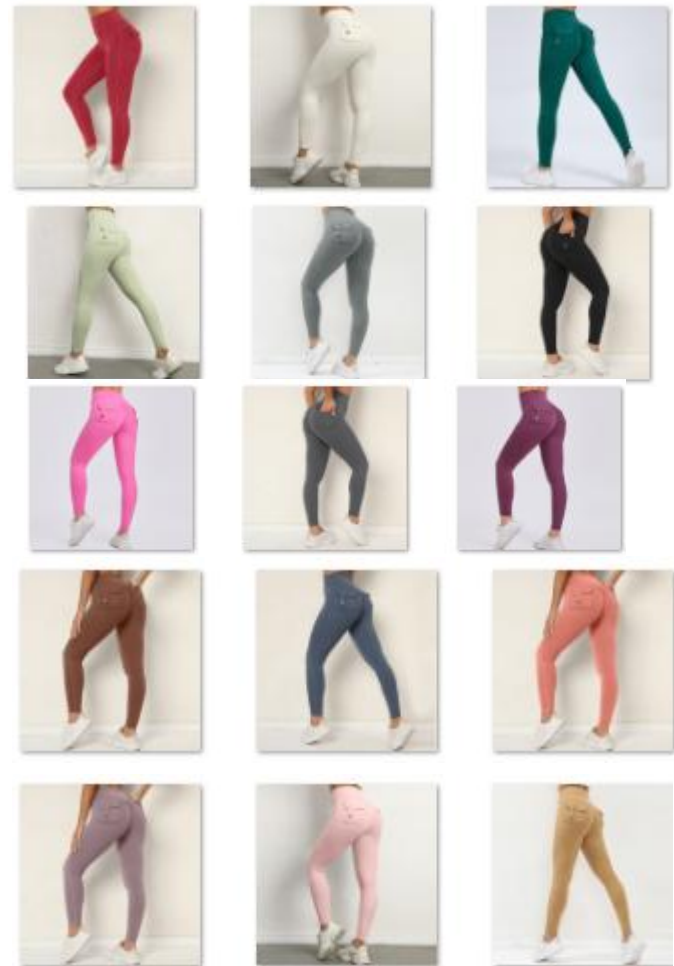

discription **pants**

details S-L
17 colors as
Black/Blue/Green/Bamboo
Picture Green/Purple/Bronze/Orange/pink
/Gray/Ivory/Yellow

Size Information(cm)

Size	Length	Hip	Waist
S	84	70	46
M	85	74	50
L	86	78	54

Notice:Size may be 2 cm/1 inch inaccuracy due to hand measure.
These measurements are as a guide to help you select the correct size.
Please take your own measurements and choose your size accordingly.

Sample cost:10 $

style: 8020

composition: 78%nylon/22%Spandex