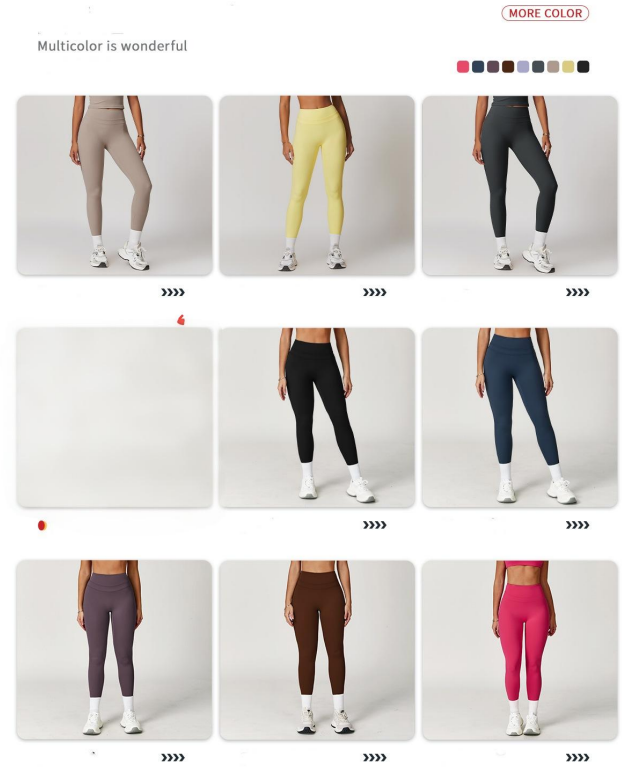

Picture

CK8863 Size Information(cm)

Size	Length	1/2 Waist	1/2 Hip	1/2 Slack Bottom
S	88	25	36	9
M	89	27	38	9.5
L	90	29	40	10
XL	91	31	42	10.5

Notice:Size may be 2 cm/1 inch inaccuracy due to hand measure.  
These measurements are as a guide to help you select the correct size.  
Please take your own measurements and choose your size accordingly.

Sample cost:10 \$  
style: CK8863

composition:  
78%NYLON+22%ELASTANE

discription

seamed yoga pants

details

S-XL 10colors asAroma purple/Big red/Black/brown/lime green/linen/rose pink/smoke gray/volcano gray/light yellow