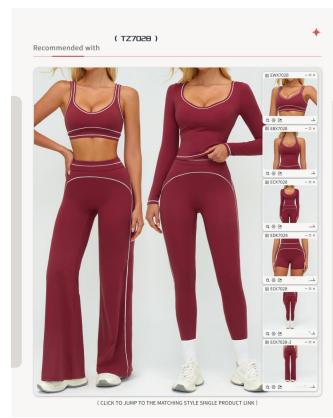

discription

sewed yoga pants

details

S-XL
7 colors
matching bra WX7028/vestBX7028/long
sellveCX7028

Picture

CK7028-2 Size Information(cm)

Size	Length	1/2 Hip	1/2 Slack Bottom	1/2 Waist
S/8	108	35.5	33	26
M/10	109	37.5	34	28
L/12	110	39.5	35	30
XL/14	111	41.5	36	32

Notice:Size may be 2 cm/1 inch inaccuracy due to hand measure.
These measurements are as a guide to help you select the correct size.
Please take your own measurements and choose your size accordingly.

matching long sleeve
/bra/vest
Sample cost:15 $

style: CK7028-2