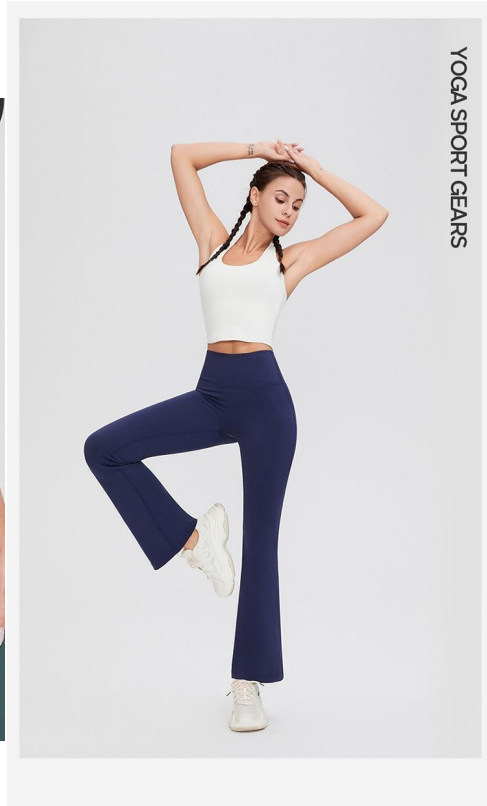

Sample cost:10 \$

style: YCF2352701

composition: 85%nylon/15%Spandex

discription **shorts**

details S-3XL 5colors as black/Graphite Gray/ivory white/lime green/Velvet pink/

Picture

Size Information(cm)

Size	Length	Hip	Waist
S	46	64	52
M	47	68	56
L	48	72	60
XL	49	76	64
2XL	50	80	68
3XL	51	84	72