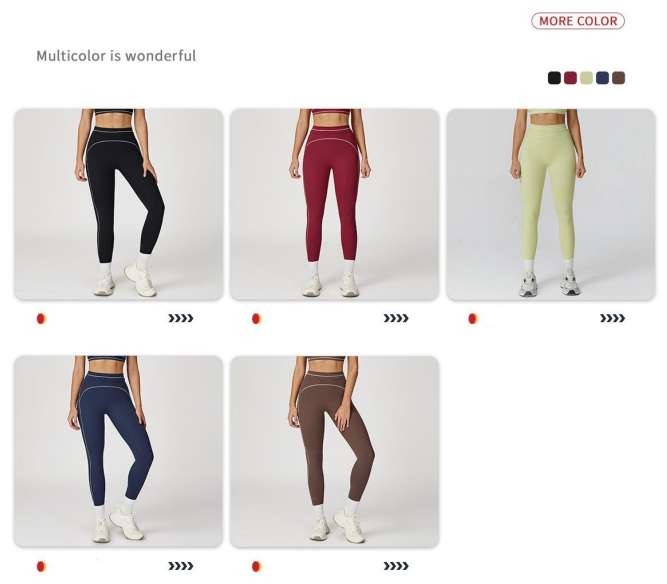

Notice:Size may be 2 cm/1 inch inaccuracy due to hand measure. These measurements are as a guide to help you select the correct size. Please take your own measurements and choose your size accordingly.

matching long sleeve /bra/vest  
Sample cost:12 \$

style: CK7028

composition:  
70% POLYAMIDE, 30% ELASTANE

discription

sewed yoga pants

details

S-XL  
7 colors  
matching bra WX7028/vestBX7028/long  
sellveCX7028