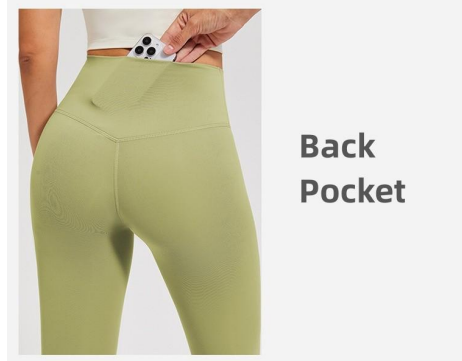

details

S-3XL 39 colors as
atcha green/Bluish purple/black/ Chestnut/Cloud
blue/Cocoa chestnut/Cosmic purple/coffee/Distilled
coffee/dark green/Graphite gray/Greenstone/ivory
white/Klein blue/khaki/Lemon yellow/Lobeline/Lychee
pink/Nomadic grey/navy blue/Orchid purple/Persiana
pink/Pine grass green/Pumpkin orange/Rhinoceros
grey/Sea rock grey/rose pink/Smoky grey/smoky
topaz/Spruce green/Swamp green/Tea
brown/Titanium gray/Turguoise/Twilight purple/Velvet
pink/Vintage green/Violet/Wild clear tree blue

Picture

Sample cost:10 $

style: YCF2352401

composition: 85%nylon/15%spandex

Notice:Size may be 2 cm/1 inch inaccuracy due to hand measure.
These measurements are as a guide to help you select the correct size.
Please take your own measurements and choose your size accordingly.