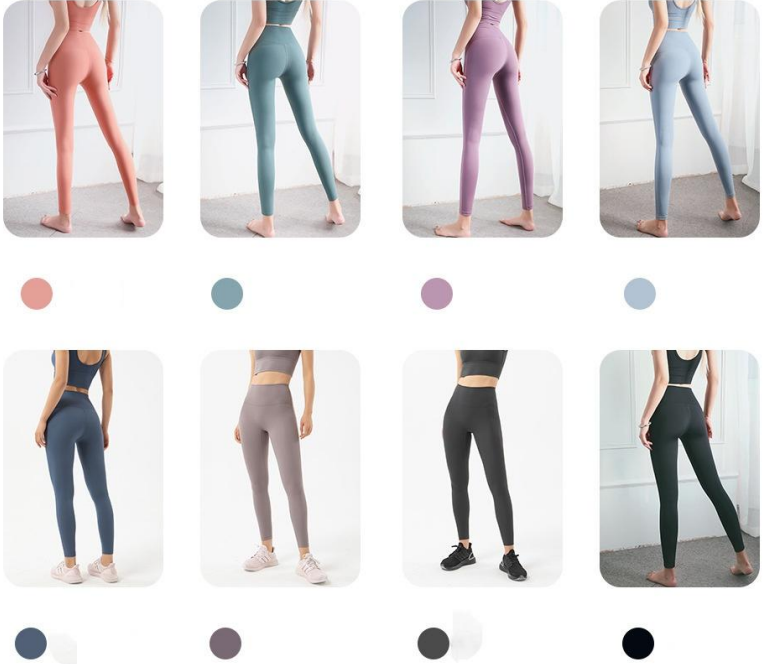

Matching set  
WX08

Sample cost:10 \$

style: CK916

composition: 75%Nylon/25%Spandex

discription **Sewed pants**

details

S-XL  
 13 colors as  
 black,red,yellow,purple,green,  
 grey,ivory white,khaki,light pink,  
 avocado green,coral red,grey blue,  
 purple grey