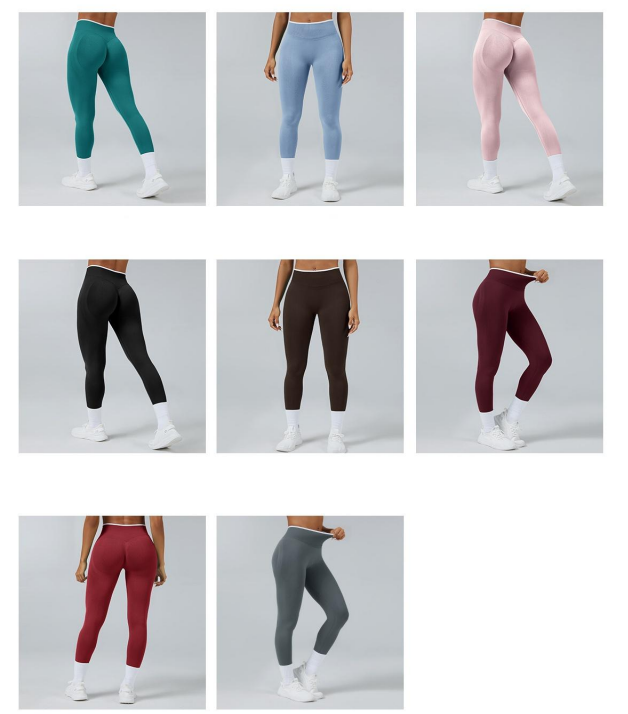

Sample cost:10 $
style: CK3006

composition: 90%nylon/10%Spandex

Model show