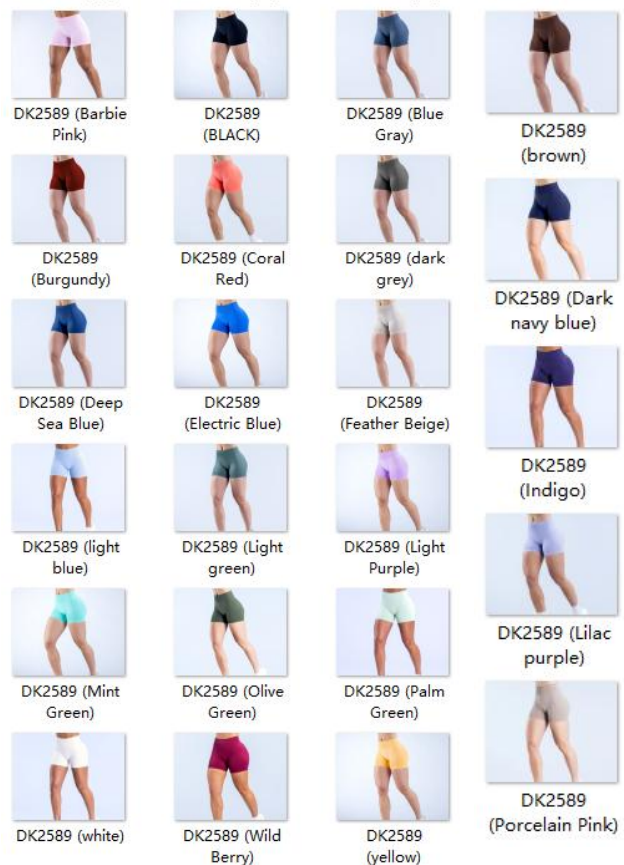

Sample cost:10 $

style: DK2589

composition: 90%nylon/10%spandex