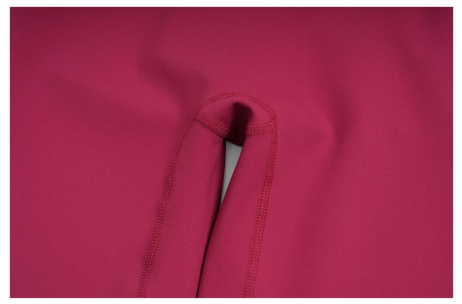

Sample cost:10 \$  
style: DK5087

composition:  
83%POLYAMIDE/17%ELASTANE

discription

sewed yoga pants

details

S-XL  
6 colors  
Matching top EBX5087-1 EBX5087-2  
EDX5087

Picture

CK5087 Size Information(cm)