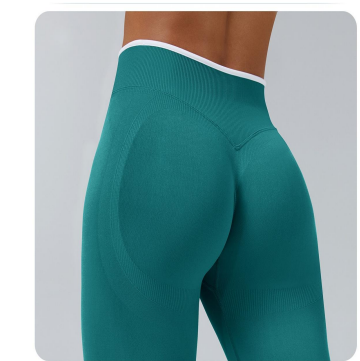

Sample cost:10 \$

style: DK3006

composition: 90%nylon/10%Spandex

discription

seamless yoga pants

details

XS-XL 8colors as black/ Cherry red/Pink/Chestnut/coffee/Graphite Gray/Lime green/

Picture