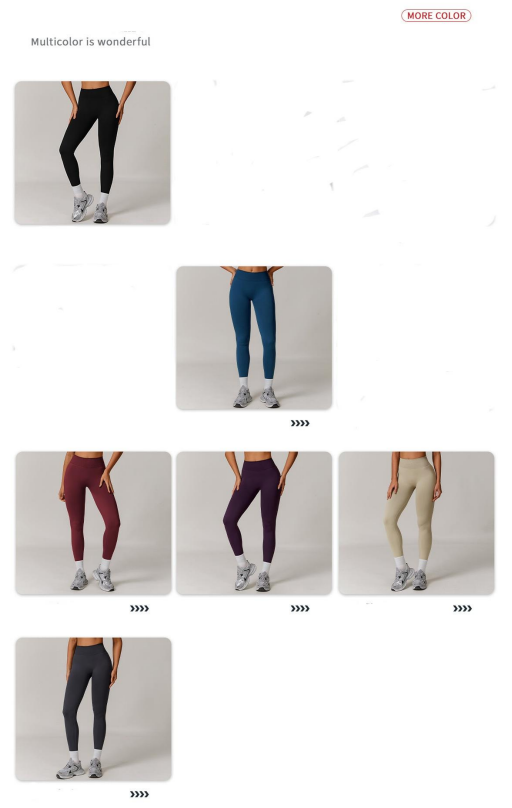

discription **Seamless High Waist Pants**

details S-L 6colors as black/Cherry red/Clay color/Dark gray/navy blue/Plum purple

Picture

CK7318 Size Information(cm)

Size	Length	1/2 Waist	1/2 Hip	1/2 Leg Opening
S	82	24	36	9.5
M	84	26	38.5	10
L	86	28	41	10.5

Notice:Size may be 2 cm/1 inch inaccuracy due to hand measure.
These measurements are as a guide to help you select the correct size.
Please take your own measurements and choose your size accordingly.

Sample cost:10 $

style: CK7318

composition: 90%nylon/10%elastane