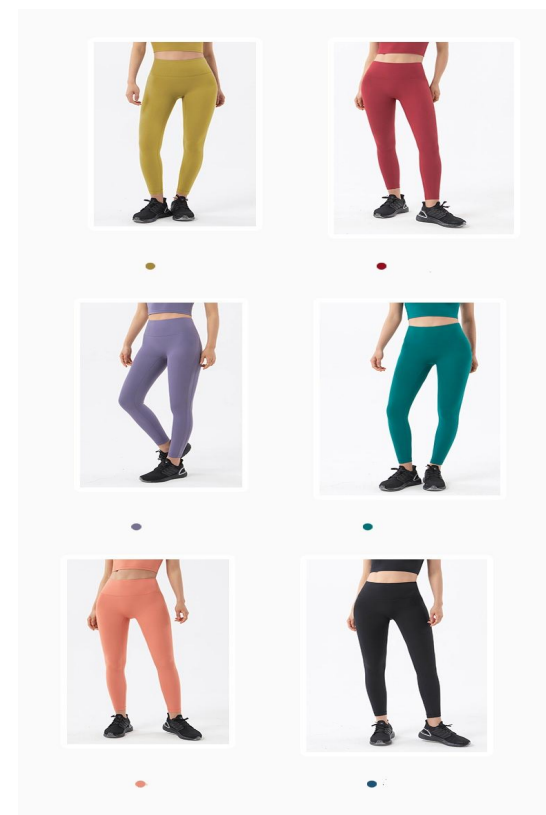

discription **Sewed pants**

details S-XL
6 colors as black, burgundy,
yellow, purple, lake green,
coral red

Picture

Size Information(cm)

Size	Length	Waist	Hip
S	82	28	33
M	83	30.5	35.5
L	84	33	38
XL	85	35.5	40.5

Notice:Size may be 2 cm/1 inch inaccuracy due to hand measure.
These measurements are as a guide to help you select the correct size.
Please take your own measurements and choose your size accordingly.

Matching set
WX12

Sample cost:12 $

style: CK922

composition: 80%nylon/20%spandex