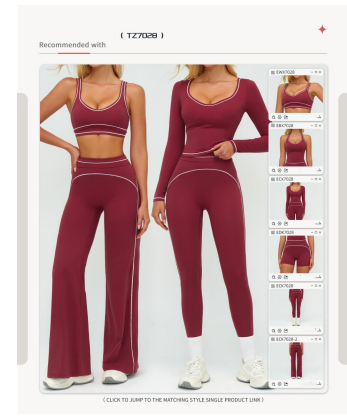

discription

sewed yoga pants

details

S-XL
5 colors
matching bra WX7028/vestBX7028/long
sellveCX7028

Picture

CK7028 Size Information(cm)

Size	Length	1/2 Hip	1/2 Slack Bottom	1/2 Waist
S/8	89	36	9.5	25.5
M/10	90	38	10	27.5
L/12	91	40	10.5	29.5
XL/14	92	42	11	31.5

Notice:Size may be 2 cm/1 inch inaccuracy due to hand measure. These measurements are as a guide to help you select the correct size. Please take your own measurements and choose your size accordingly.

matching long sleeve /bra/vest
Sample cost:12 $

style: CK7028