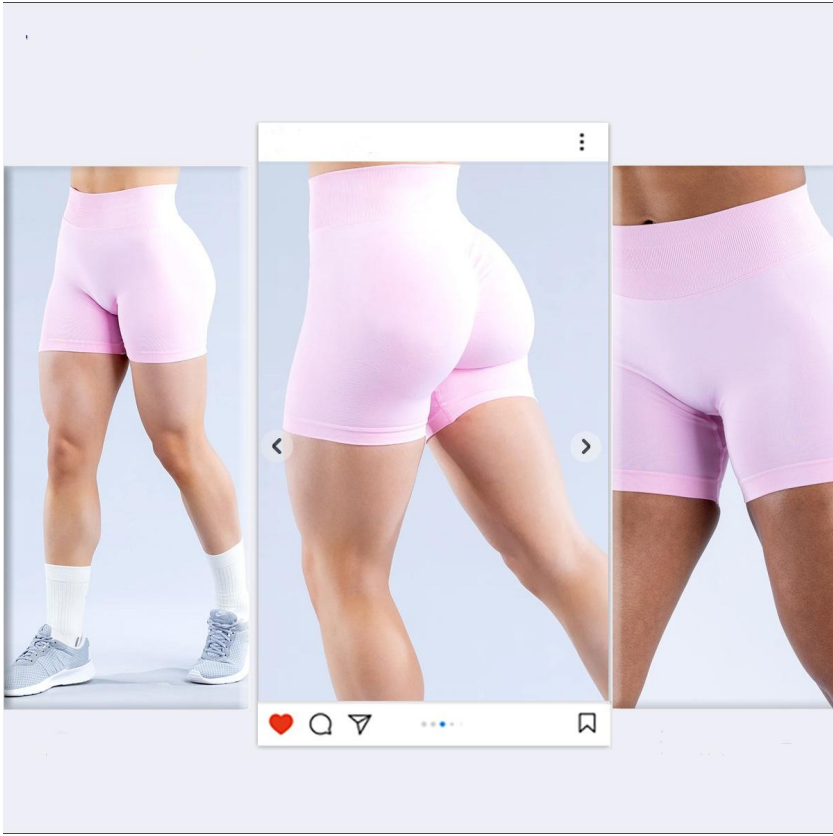

DK5513 Size Information(cm)

Size	Length	1/2 Waist	1/2 Hip
XS	28	26	31
S	29	28	33
M	30	30	35
L	31	32	37
XL	32	34	39

Notice:Size may be 2 cm/1 inch inaccuracy due to hand measure.
These measurements are as a guide to help you select the correct size.
Please take your own measurements and choose your size accordingly.