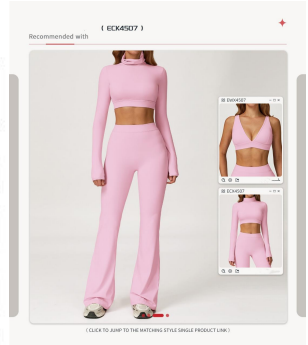

discription

sewed yoga pants

details

S-XL
4 colors
matching bra WX4507, long yoga top
CX4507

Picture

CK4507 Size Information(cm)

Size	Length	1/2 Hip	1/2 Slack Bottom	1/2 Waist
S/8	105	32	29	25
M/10	106	34	30.3	27
L/12	107	36	31.6	29
XL/14	108	38	32.9	31

Notice:Size may be 2 cm/1 inch inaccuracy due to hand measure. These measurements are as a guide to help you select the correct size. Please take your own measurements and choose your size accordingly.

Sample cost:12 $

style: CK4507

composition:
78%POLYAMIDE+22%ELASTANE