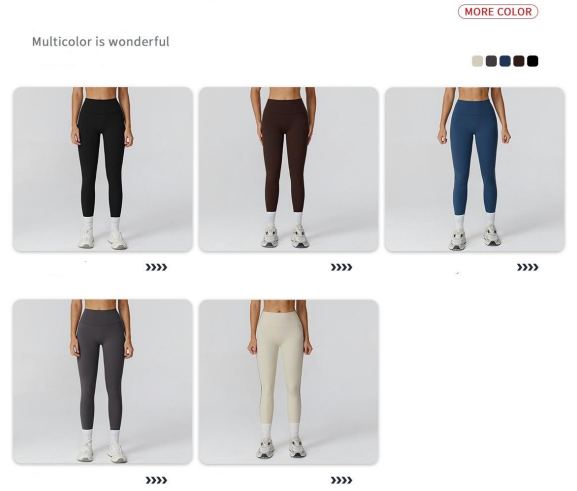

details

S-XL  
12 colors  
matching bra EBX2002  
WX2030, WX2043,  
BX2043,WX4518,BX4518,WT4518,WX2539,DX  
2539,WT2539

Picture

Sample cost:12 \$

style: CK2030-1

composition:  
78%POLYAMIDE+22%ELASTANE

discription

sewed yoga pants

CK2036 Size Information(cm)

Size	Length	1/2 Waist	1/2 Hip	1/2 Slack Bottom
S/8	85	25	39	9.5
M/10	86	27	41	10
L/12	87	29	43	10.5
XL/14	88	31	45	11

Sample cost:10 \$

style: CK2036

composition:  
78%POLYAMIDE+22%ELASTANE

details

S-XL  
5colors  
matching bra WX2036, long yoga jacket  
WT2036,WX2036

Picture

Notice:Size may be 2 cm/1 inch inaccuracy due to hand measure.  
These measurements are as a guide to help you select the correct size.  
Please take your own measurements and choose your size accordingly.