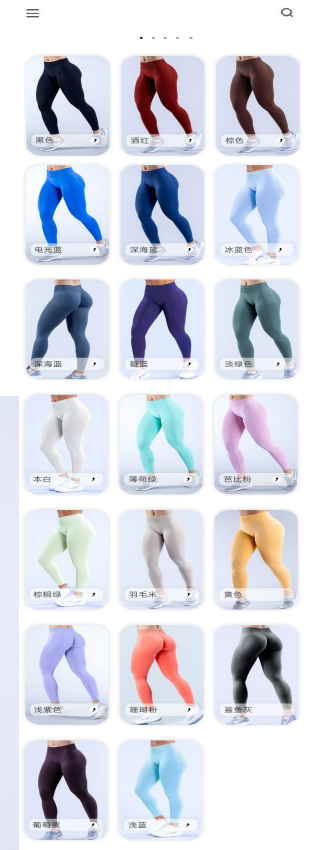

Sample cost:10 \$  
 style: CK5513

composition:  
 92%nylon+8%spandex

discription

sewed yoga shorts

details

S-XL

21 colors as Barbie Pink /Blue-Gray/Brown/Coral Pink/Deep sea blue/Electric blue/Feather Beighe/Grape Purple /Ice blue/Indigo Blue/Light Blue/Light green /Light people/Mint green /Natural white/Palm Green/Shark gray/Wild berry/Wine red/Yellow