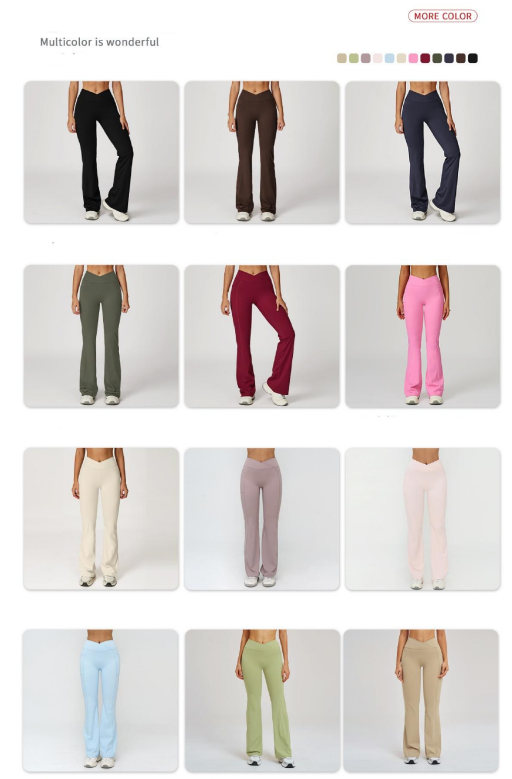

CK2030-2 Size Information(cm)

Size	Length	1/2 Waist	1/2 Hip	1/2 Slack Bottom
S/8	107	24	37	25
M/10	108	26	39	26
L/12	109	28	41	27
XL/14	110	30	43	28

Notice:Size may be 2 cm/1 inch inaccuracy due to hand measure. These measurements are as a guide to help you select the correct size. Please take your own measurements and choose your size accordingly.

details

S-XL  
12 colors  
matching bra EBX2002  
WX2030, WX2043,  
BX2043,WX4518,BX4518,WT4518,WX2539,DX  
2539,WT2539

Picture

Sample cost:15 \$  
style: CK2030-2

composition:  
78%POLYAMIDE+22%ELASTANE

discription