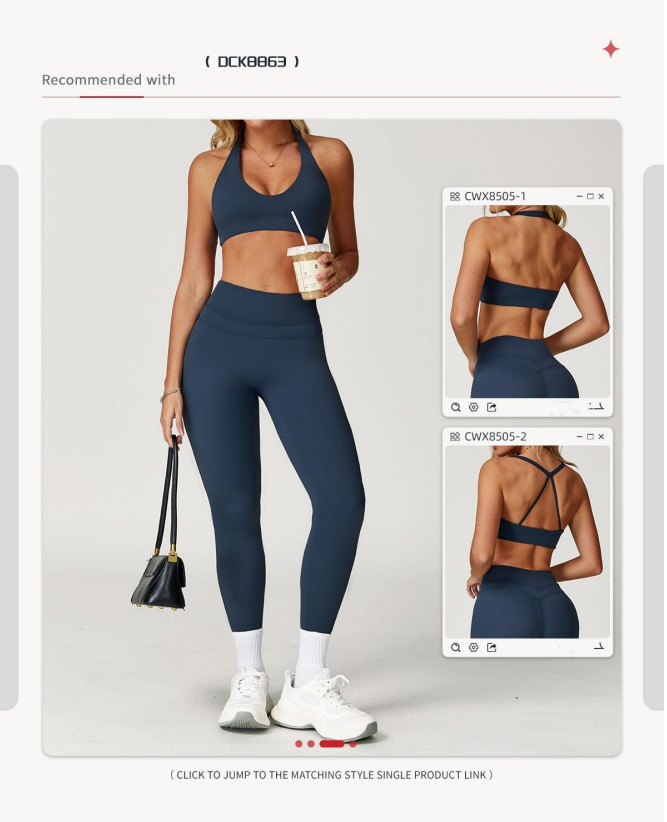

discription

sewed yoga pants

details

S-XL
9 colors as Aubergine Purple/Badge Blue/Black/Chocolate Brown/Dark Blue Gray/Flaxen/Goose Yellow/Raspberry Red/Romantic Purple

Picture