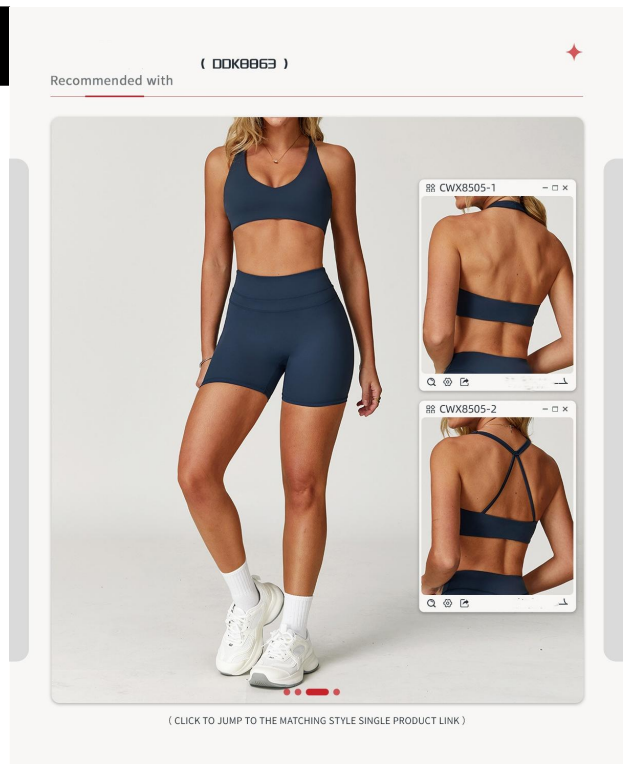

details

S-XL
9 colors as Aubergine Purple/Badge Blue/Black/Chocolate Brown/Dark Blue Gray/Flaxen/Goose Yellow/Raspberry Red/Romantic Purple

Picture

DK8863 Size Information(cm)