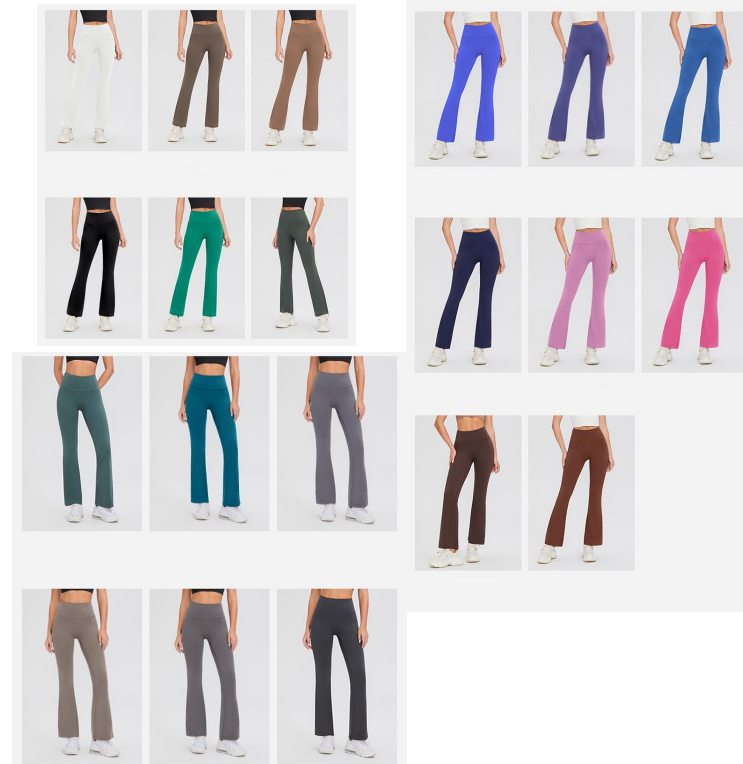

discription

pants

details

S-3XL 20colors as
black/ Chestnut/Cloud blue/Cocoa
Maroon/coffee/dark green/Graphite gray/Green
Jasper/ivory /Klein blue/lime green/Mountain Stem
Purple/navy blue/Nomad Gray/rose pink/Sea rock
grey/Spruce green/Tea brown/Titanium gray/Velvet
pink/

Picture

Size Information(cm)

Size	Length	Hip	Waist
S	97	71	52
M	98	75	56
L	99	79	60
XL	100	83	64
2XL	101	87	68
3XL	102	91	72

Notice:Size may be 2 cm/1 inch inaccuracy due to hand measure.
These measurements are as a guide to help you select the correct size.
Please take your own measurements and choose your size accordingly.

Sample cost:10 $

style: YCF2352701

composition: 85%nylon/15%Spandex