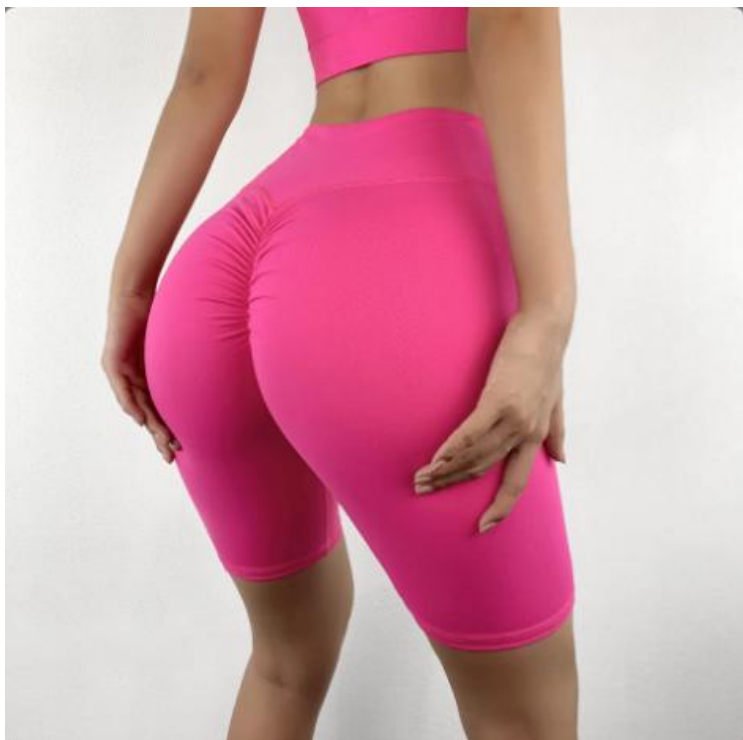

discription Sewed pants

details S-XL
5 colors as
black,orange,beige,green,rose

Picture

Size (cm)	XS/6	S/8	M/10	L/12	XL/14
LENGTH	-	38	39	40	41
WAIST	-	58	62	66	70
HIP	-	72	77	82	87
SLACK BOTTOM	-	36	39	42	45

Sample cost:10 $

style: DK2975

composition: 87%Nylon/13%spandex