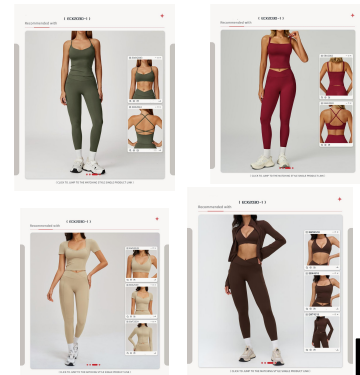

discription

sewed yoga pants

CK2030-2 Size Information(cm)

Size	Length	1/2 Waist	1/2 Hip	1/2 Slack Bottom
S/8	107	24	37	25
M/10	108	26	39	26
L/12	109	28	41	27
XL/14	110	30	43	28

Notice:Size may be 2 cm/1 inch inaccuracy due to hand measure. These measurements are as a guide to help you select the correct size. Please take your own measurements and choose your size accordingly.