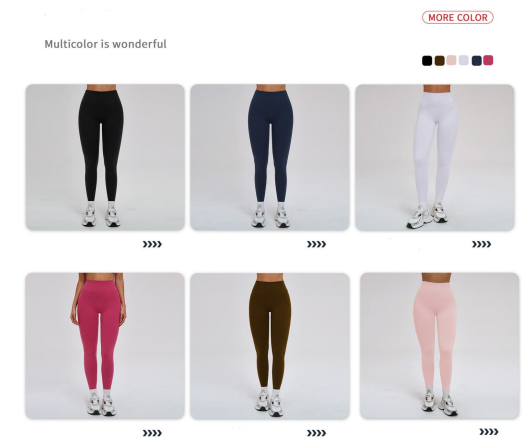

Size	Length	1/2 Hip	1/2 Slack Bottom	1/2 Waist
S/8	89.5	36.5	10	25.5
M/10	90.5	38.5	10.5	27.5
L/12	91.5	40.5	11	29.5
XL/14	92.5	42.5	11.5	31.5

Notice:Size may be 2 cm/1 inch inaccuracy due to hand measure.  
These measurements are as a guide to help you select the correct size.  
Please take your own measurements and choose your size accordingly.

Sample cost:10 \$

style: CK5087

composition:  
83%POLYAMIDE/17%ELASTANE

discription

sewed yoga short

DK2030 Size Information(cm)

Size	Length	1/2 Waist	1/2 Hip	1/2 Slack Bottom
S/8	31	24	37	20.5
M/10	32	26	39	21.5
L/12	33	28	41	22.5
XL/14	34	30	43	23.5