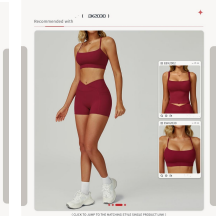

Size	Length	1/2 Hip	1/2 Slack Bottom	1/2 Waist
S/8	89.5	36.5	10	25.5
M/10	90.5	38.5	10.5	27.5
L/12	91.5	40.5	11	29.5
XL/14	92.5	42.5	11.5	31.5

Notice:Size may be 2 cm/1 inch inaccuracy due to hand measure.  
These measurements are as a guide to help you select the correct size.  
Please take your own measurements and choose your size accordingly.

Sample cost:10 \$

style: CK5087

composition:  
83%POLYAMIDE/17%ELASTANE

discription

sewed yoga short

DK2030 Size Information(cm)

Size	Length	1/2 Waist	1/2 Hip	1/2 Slack Bottom
S/8	31	24	37	20.5
M/10	32	26	39	21.5
L/12	33	28	41	22.5
XL/14	34	30	43	23.5

Notice:Size may be 2 cm/1 inch inaccuracy due to hand measure. These measurements are as a guide to help you select the correct size. Please take your own measurements and choose your size accordingly.