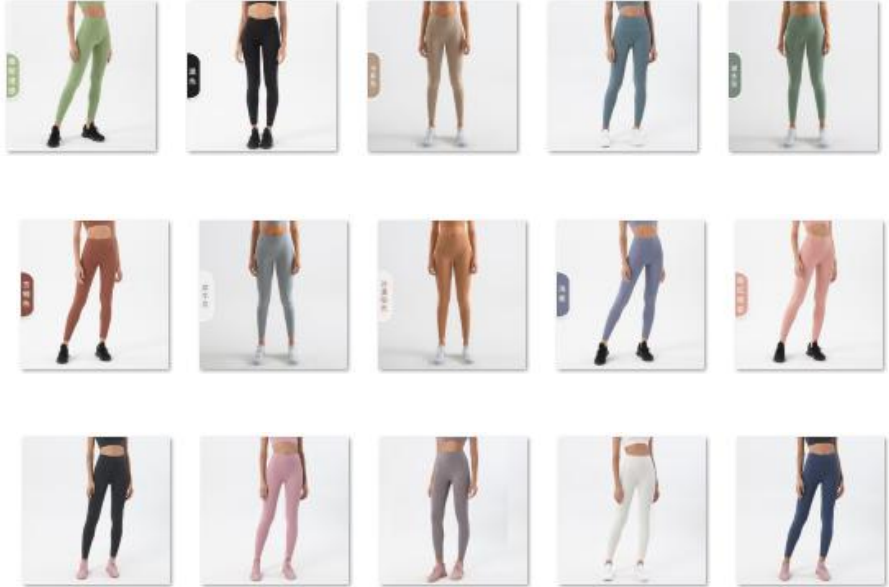

Picture

Sample cost:15 \$

**style: CK931**

**composition: 80%Nylon/20%spandex**

discription Seamless pants

details S-XL  
11 colors as black,light blue,royal blue,brown,  
,khaki,light grey,grey

Picture

Sample cost:10 \$