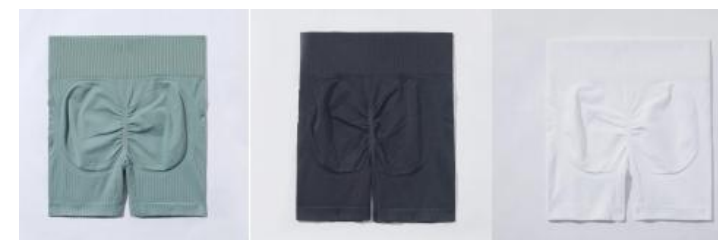

style: G9206

composition: 90%nylon/10%spandex

discription **Seamless pants**

details S-L  
colors as orange, coffee,  
dark red

Picture

*Size for Shorts(cm)*

Size	Length	Waist	Hip
S	36	29	33
M	37	31	36
L	38	32	39