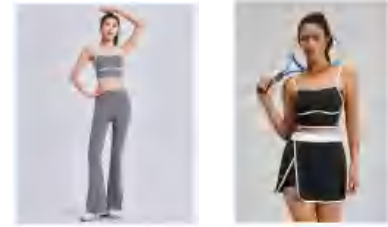

discription **adjust sport bra**

details S-2XL 4 colors as White、Starry Black、Sea Rock Gray、 Whale Blue

Picture

JYMN180 Size Information(cm)

Size	Length	1/2 Bust	1/2 Bottom
S	19	32	28
M	20	34	30
L	21	36	32
XL	22	38	34
XXL	23	40	36

Notice:Size may be 2 cm/1 inch inaccuracy due to hand measure These measurements are as a guide to help you select the correct size. Please take your own measurements and choose your size accordingly

Matching set JYMK148、JYMQ069

Sample cost:10 $

style: JYMN180

composition: 82.5%Polyester/17.5%Spandex