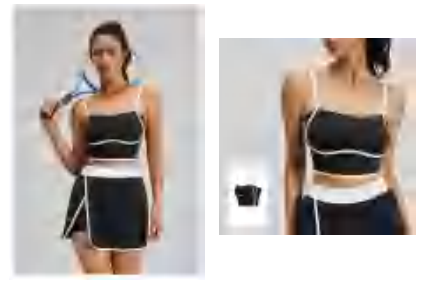

discription **skirt-two layer**

details S-2XL 4 colors as White、Starry Black、 Sea Rock Gray、 Whale Blue

Picture

JYMQ069 Size Information(cm)

Size	Length	1/2 Waist	1/2 Hip
S	35	30	34
M	36	32	36
L	37	34	38
XL	38	36	40
XXL	39	38	42

Notice Size may be 2 cm/1 inch inaccuracy due to hand measure. These measurements are as a guide to help you select the correct size. Please take your own measurements and choose your size accordingly.

Matching set JYMK148

Sample cost:10 $ style: JYMQ069

composition: 82.5%Polyester/17.5%Spandex