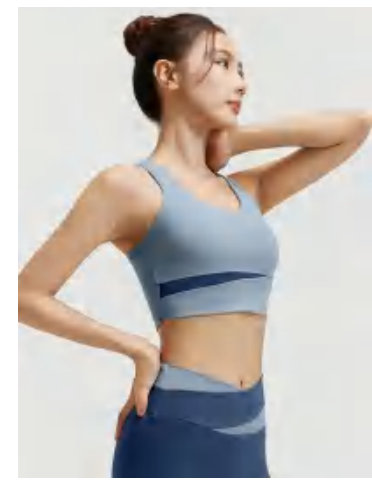

discription **sport bra**

details S-3XL 10 colors as Starlight Black、 Grey Lake Blue、 Milk Tea Grey、 cardamom Green、 Milk Skin Purple、 Ivory White、 Lemon Yellow、 pink Diamond Color、 Changrong Purple、 White Glaze pink

Picture

JYMN004 Size Information(cm)

Size	Length	1/2 Bust	1/2 Bottom
S	34	33	27
M	35	35	29
L	36	37	31
XL	37	39	33
XXL	38	40.5	34.5
XXXXL	39	42	36

Notice:Size may be 2 cm/1 inch inaccuracy due to hand measure. These measurements are as a guide to help you select the correct size. Please take your own measurements and choose your size accordingly.

Sample cost:10 $ style: JYMN004

composition: 82.5%Polyester/17.5%Spandex