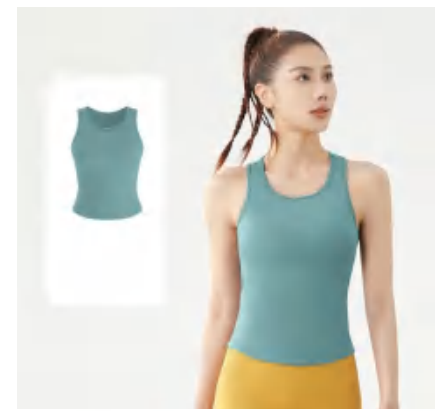

discription **sport vest**

details S-2XL 6 colors as Starburst Black、Ivory、Periwinkle Blue、Sea Rock Gray、Raspberry Red、Misty Green

Picture

JYMB020 Size Information(cm)

Size	Length	1/2 Bust	1/2 Bottom
S	45	33.5	33.5
M	46.5	35.5	35.5
L	48	37.5	37.5
XL	49.5	39.5	39.5
2XL	51	41.5	41.5

Notice:Size may be 2 cm/1 inch inaaccuarcy due to hand measure. These measurements are as a guide to help you select the correct size. Please take your own measurements and choose your size accordingly.

Matching set MT5FK

Sample cost:10 $ style: JYMB020

composition: 82.5%Polyester/17.5%Spandex