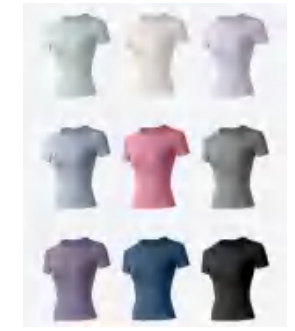

details

S-3XL 10 colors as
Soybean Sand Powder、Sea Rock Gray、Gray Lake Blue、Soya Purple、Balsam Whale Blue、Starburst Black、Plum Syrup Red、Celestial Blue、Prosperity Purple、Ivory

Picture

Sample cost:10 $

style: MTDX40

composition: 82.5%Polyester/17.5%Spandex