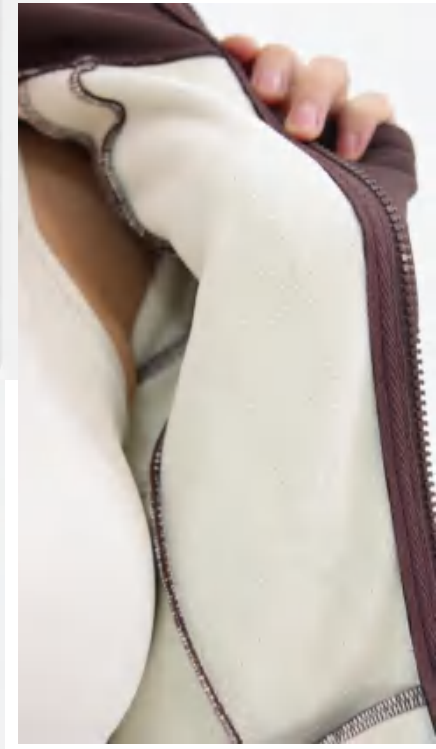

details

S-2XL 4 colors as black、Gunmetal Gray、Ivory、Distilled Coffee

Sample cost:10 \$

style: JYMW146

Picture

composition: 82.5%Polyester/17.5%Spandex

Notice:Size may be 2 cm/1 inch inaccuracy due to hand measure. These measurements are as a guide to help you select the correct size. Please take your own measurements and choose your size accordingly.