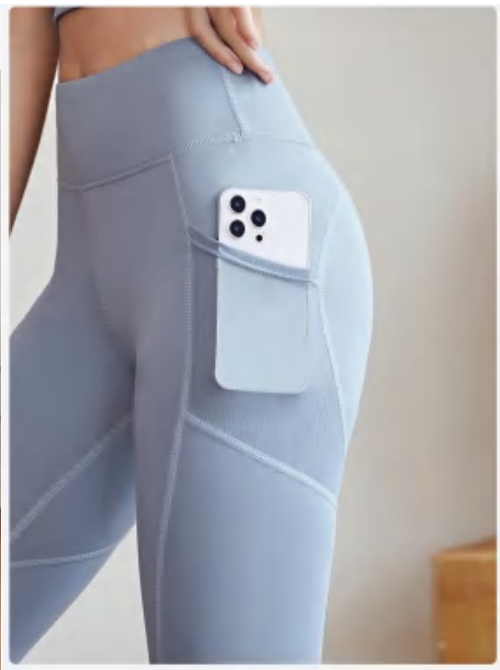

discription

yoga leggings

details

S-3XL 9 colors as
Gray Lake Blue、Soybean Pink、
Eggplant Purple、Starburst Black、
Sea Rock Gray、Balsam Whale
Blue、Berry Purple、Plum Sauce
Red、Grapefruit Pink

Picture

MTCK90 Size Information(cm)

Size	Length	1/2 Waist	1/2 Hip
S	83	27	32
M	84.5	28.5	34
L	86	30	35.5
XL	87.5	31.5	37
2XL	89	33.5	38
3XL	90	35	40.5

Notice:Size may be 2 cm/1 inch inaccuracy due to hand measure.
These measurements are as a guide to help you select the correct size.
Please take your own measurements and choose your size accordingly.

Matching set
MTXWX60

Sample cost:10 $

style: MTCK90

composition: 82.5%Polyester/17.5%Spandex