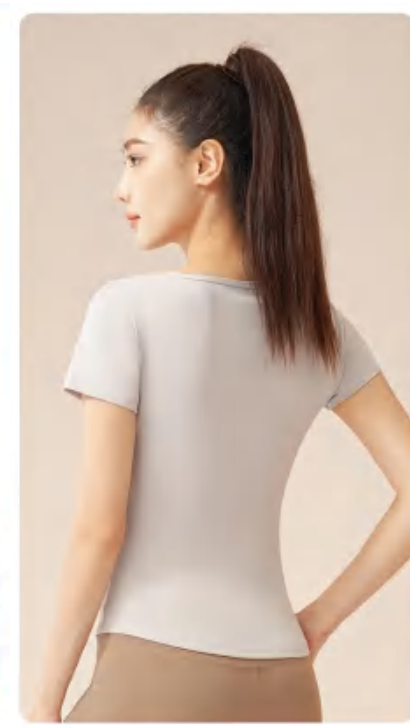

discription **sport top**

details S-2XL 5 colors as Gray Lake Blue、 Fish Maw Gray、 Cardamom Green、 Vine Purple、 Black

Picture

JYMD026 Size Information(cm)

Size	Length	1/2 Bust	1/2 Waist
S	54	39	33
M	55	41	35
L	56	43	37
XL	57	45	39
XXL	58	47	41

Notice:Size may be 2 cm/1 inch inaccuracy due to hand measure. These measurements are as a guide to help you select the correct size. Please take your own measurements and choose your size accordingly.

Sample cost:10 $

style: JYMD026

composition: 82.5%Polyester/17.5%Spandex