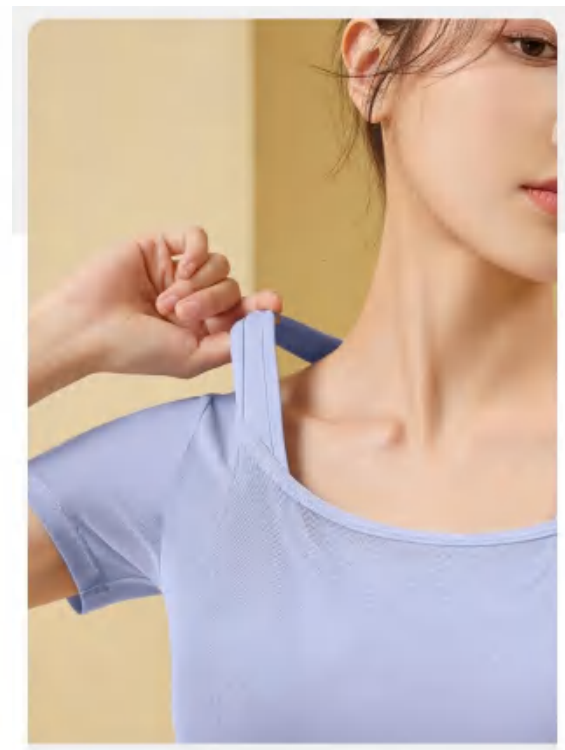

details

S-2XL 3 colors as Black、Ivory、Light Frost Blue

JYMD032 Size Information(cm)

Size	Length	1/2 Bust	1/2 Bottom
S	37	34	/
M	38	36	/
L	39	38	/
XL	40	40	/
XXL	41	42	/

Notice: Size may be 2 cm/1 inch inaccuracy due to hand measure. These measurements are as a guide to help you select the correct size. Please take your own measurements and choose your size accordingly.

Sample cost:10 $

style: JYMD032

Picture