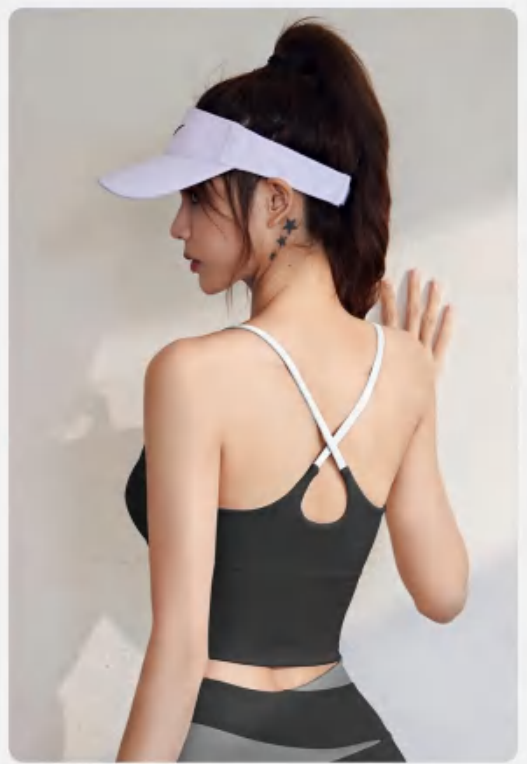

discription **sport vest**

details S-2XL 6 colors as
Cardamom Green、Ivory、
Starburst Black、 Gray Lake
Blue、 Pink Diamond、
Prosperity Purple

Picture

JYMB005 Size Information(cm)

Size	Length	1/2 Bust	1/2 Waist
S	41	34	27
M	41	36	29
L	42	38	31
XL	43	40	33
XXL	44	42	35

Notice:Size may be 2 cm/1 inch inaccuracy due to hand measure.
These measurements are as a guide to help you select the correct size.
Please take your own measurements and choose your size accordingly.

Matching set
JYMK002

Sample cost:10 $
style: JYMB005

composition: 82.5%Polyester/17.5%Spandex