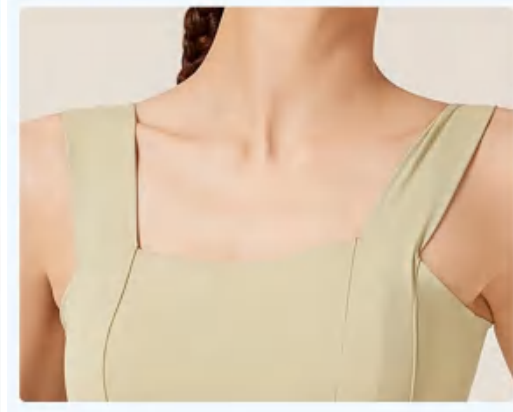

discription

fix cup sport bra

details

S-2XL 11 colors as
Caramel color, Cardamom Green,
Barbie Pink, Gray Lake Blue,
Black, Soya Purple, Soybean Pink,
Balsam Whale Blue, Berry Purple,
Honeydew Pink, Lemon Yellow

Picture

JYMN005 Size Information(cm)

Size	Length	1/2 Bust	1/2 Bottom
S	37.5	32	26
M	38.5	34	28
L	39.5	36	30
XL	40.5	38	32
2XL	41.5	40	34

Notice:Size may be 2 cm/1 inch inaccuracy due to hand measure.
These measurements are as a guide to help you select the correct size.
Please take your own measurements and choose your size accordingly.

Matching set
MT20

Sample cost:10 $

style: JYMN005

composition: 82.5%Polyester/17.5%Spandex