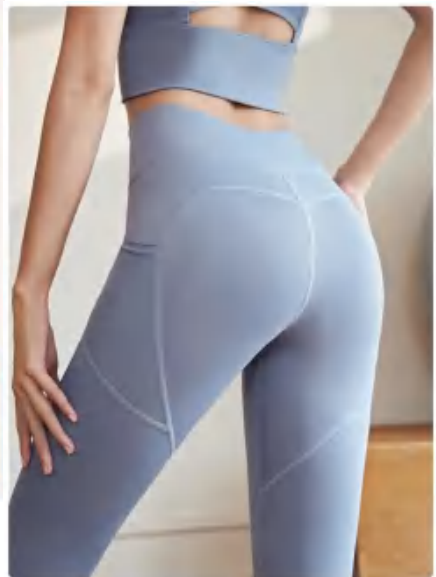

discription

yoga leggings

details

S-3XL 9 colors as
Gray Lake Blue、Soybean Pink、
Eggplant Purple、Starburst Black、
Sea Rock Gray、Balsam Whale
Blue、Berry Purple、Plum Sauce
Red、Grapefruit Pink

Picture

MTCK90 Size Information(cm)

Size	Length	1/2 Waist	1/2 Hip
S	83	27	32
M	84.5	28.5	34
L	86	30	35.5
XL	87.5	31.5	37
2XL	89	33.5	38
3XL	90	35	40.5

Notice:Size may be 2 cm/1 inch inaccuracy due to hand measure.
These measurements are as a guide to help you select the correct size.
Please take your own measurements and choose your size accordingly.

Matching set
MTXWX60

Sample cost:10 $

style: MTCK90

composition: 82.5%Polyester/17.5%Spandex