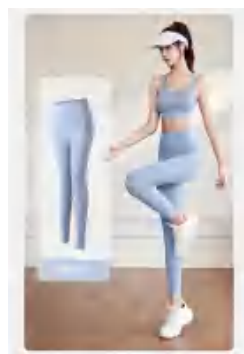

discription

adjust sport bra

details

S-2XL 5 colors as
White、 Gray Lake Blue、
Starburst Black、 Soya Purple、
Grapefruit Pink

Picture

MTWXP01 Size Information(cm)

Size	Length	1/2 Bust
S	31	34
M	32	35.5
L	33	37.5
XL	34	39
2XL	35	40.5

Notice Size may be 2 cm/1 inch inaccuracy due to hand measure.
These measurements are as a guide to help you select the correct size.
Please take your own measurements and choose your size accordingly.

Matching set
MT20

Sample cost:10 $
style: MTWXP01

composition: 82.5%Polyester/17.5%Spandex