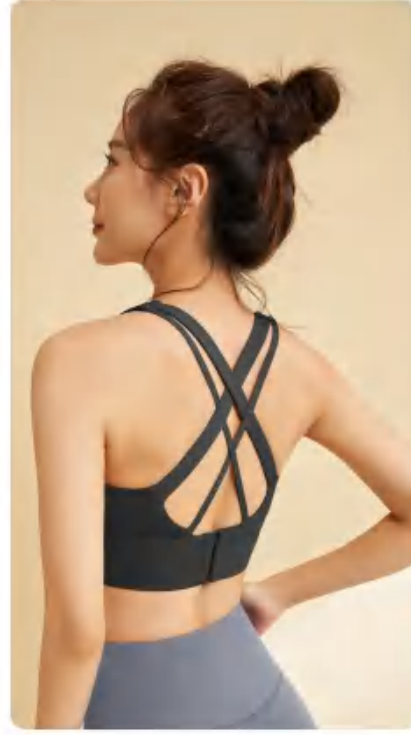

details

S-2XL 4 colors as Cardamom Red, Clearwater Blue, Ginger, Black

Sample cost:10 \$

style: MTJWXK01

Picture

composition: 82.5%Polyester/17.5%Spandex

discription

sport bra