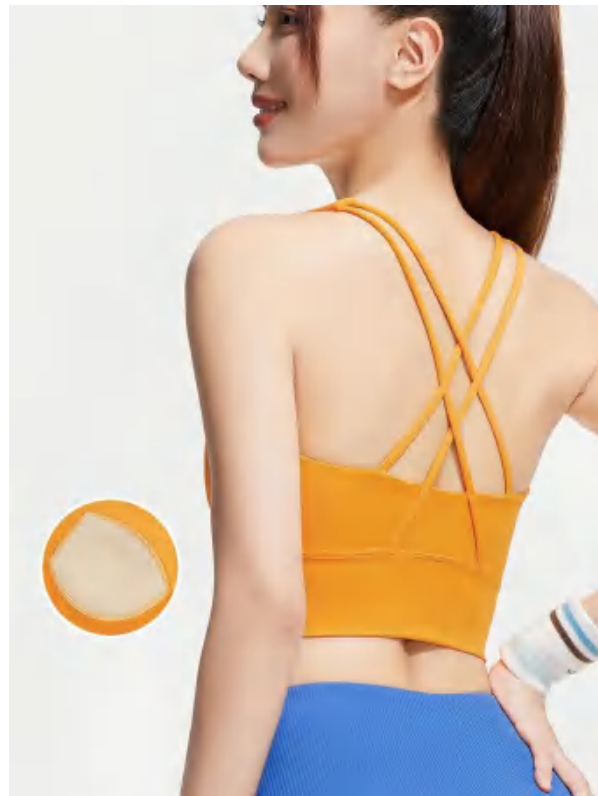

discription **sport bra**

details S-2XL 4 colors as Orange, Black, Apricot, Essence

Picture

JYTN011 Size Information(cm)

Size	Length	1/2 Bust	1/2 Bottom
S	35	33	26
M	36	36	28
L	37	38	30
XL	38	40	32
XXL	39	42	34

Notice:Size may be 2 cm/1 inch inaccuracy due to hand measure. These measurements are as a guide to help you select the correct size. Please take your own measurements and choose your size accordingly.

Sample cost:10 $

style: JYTN011

composition: 82.5%Polyester/17.5%Spandex