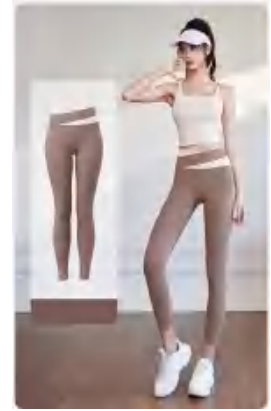

discription **sport vest**

details S-2XL 6 colors as
Cardamom Green、Ivory、
Starburst Black、 Gray Lake
Blue、 Pink Diamond、
Prosperity Purple

Picture

JYMB005 Size Information(cm)

Size	Length	1/2 Bust	1/2 Waist
S	41	34	27
M	41	36	29
L	42	38	31
XL	43	40	33
XXL	44	42	35

Notice:Size may be 2 cm/1 inch inaccuracy due to hand measure.
These measurements are as a guide to help you select the correct size.
Please take your own measurements and choose your size accordingly.

Matching set
JYMK002

Sample cost:10 $
style: JYMB005

composition: 82.5%Polyester/17.5%Spandex