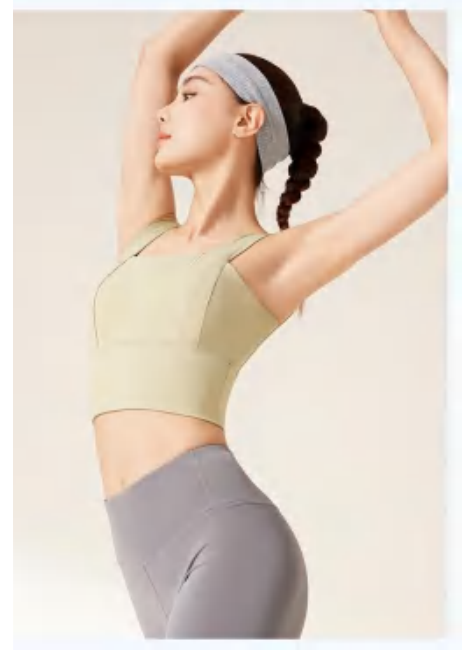

discription

fix cup sport bra

details

S-2XL 11 colors as
Caramel color, Cardamom Green,
Barbie Pink, Gray Lake Blue,
Black, Soya Purple, Soybean Pink,
Balsam Whale Blue, Berry Purple,
Honeydew Pink, Lemon Yellow

Picture

JYMN005 Size Information(cm)

Size	Length	1/2 Bust	1/2 Bottom
S	37.5	32	26
M	38.5	34	28
L	39.5	36	30
XL	40.5	38	32
2XL	41.5	40	34

Notice:Size may be 2 cm/1 inch inaccuracy due to hand measure.
These measurements are as a guide to help you select the correct size.
Please take your own measurements and choose your size accordingly.

Matching set
MT20

Sample cost:10 $

style: JYMN005

composition: 82.5%Polyester/17.5%Spandex