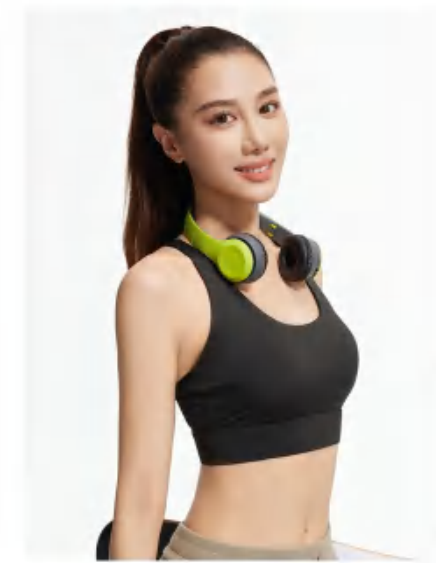

details

S-2XL 5 colors as
 Lemon Yellow、Periwinkle
 Blue、White、Starburst Black、
 Rhino Gray

Sample cost:10 \$

style: JYMN069

Picture

composition: 82.5%Polyester/17.5%Spandex

discription **sport bra**

details S-2XL 5 colors as
 Grayslake Blue 、 Soya Purple、
 Starburst Black 、 Soybean
 Pink 、 Spiced Whale Blue