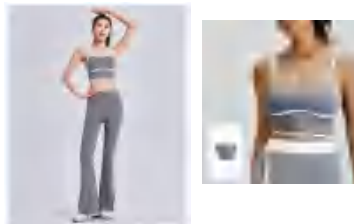

discription **sport pants**

details S-2XL 3 colors as Whale Blue、Starry Black、Sea Rock Gray

Picture

JYMK148 Size Information(cm)

Size	Length	1/2 Waist	1/2 Hip
S	96.5	27	34
M	98	29	36
L	99.5	31	38
XL	101	33	40
XXL	102.5	35	42

Notice:Size may be 2 cm/1 inch inaccuracy due to hand measure. These measurements are as a guide to help you select the correct size. Please take your own measurements and choose your size accordingly.

Matching set JYMN180

Sample cost:10 $

style: JYMK148

composition: 82.5%Polyester/17.5%Spandex