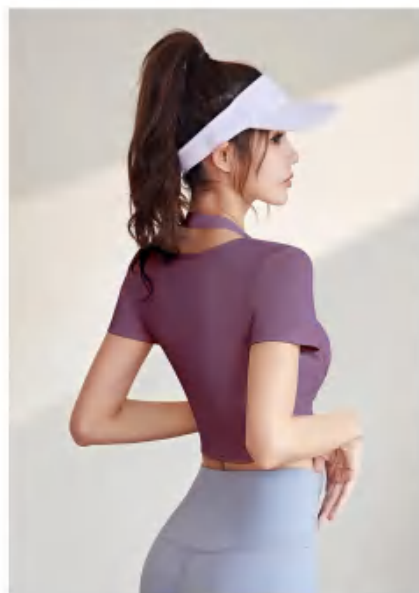

Sample cost:10 \$

style: JYMD034

composition: 82.5%Polyester/17.5%Spandex

discription **Sport Top**

details S-2XL 4 colors as Ivory, Starburst Black, Shell Pink, Sprout Green

Picture

JYMD105 Size Information(cm)