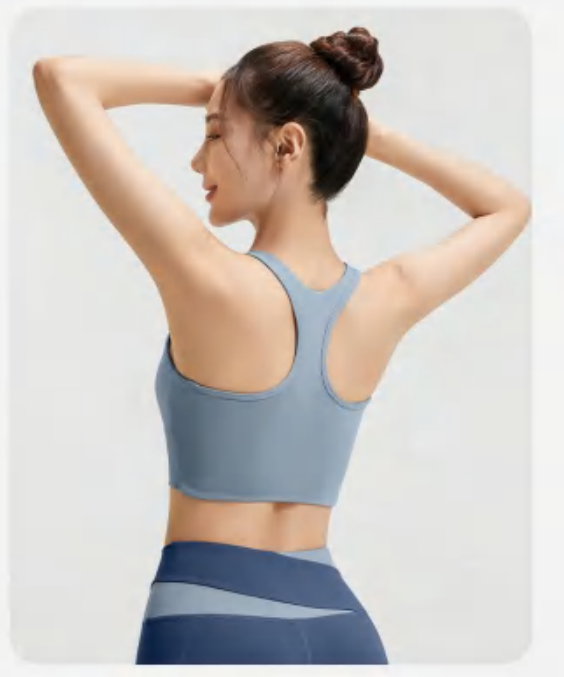

discription **sport bra**

details S-3XL 10 colors as Starlight Black、 Grey Lake Blue、 Milk Tea Grey、 cardamom Green、 Milk Skin Purple、 Ivory White、 Lemon Yellow、 pink Diamond Color、 Changrong Purple、 White Glaze pink

Picture

JYMN004 Size Information(cm)

Size	Length	1/2 Bust	1/2 Bottom
S	34	33	27
M	35	35	29
L	36	37	31
XL	37	39	33
XXL	38	40.5	34.5
XXXXL	39	42	36

Notice:Size may be 2 cm/1 inch inaccuracy due to hand measure. These measurements are as a guide to help you select the correct size. Please take your own measurements and choose your size accordingly.

Sample cost:10 $ style: JYMN004

composition: 82.5%Polyester/17.5%Spandex