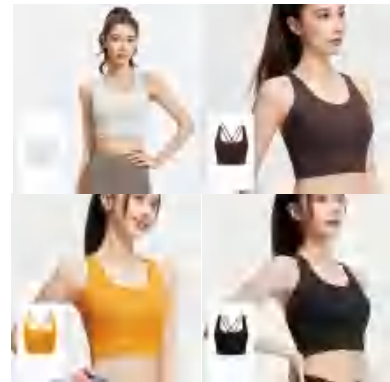

discription **sport bra**

details S-2XL 4 colors as Orange, Black, Apricot, Essence

Picture

JYTN011 Size Information(cm)

Size	Length	1/2 Bust	1/2 Bottom
S	35	33	26
M	36	36	28
L	37	38	30
XL	38	40	32
XXL	39	42	34

Notice:Size may be 2 cm/1 inch inaccuracy due to hand measure. These measurements are as a guide to help you select the correct size. Please take your own measurements and choose your size accordingly.

Sample cost:10 $

style: JYTN011

composition: 82.5%Polyester/17.5%Spandex