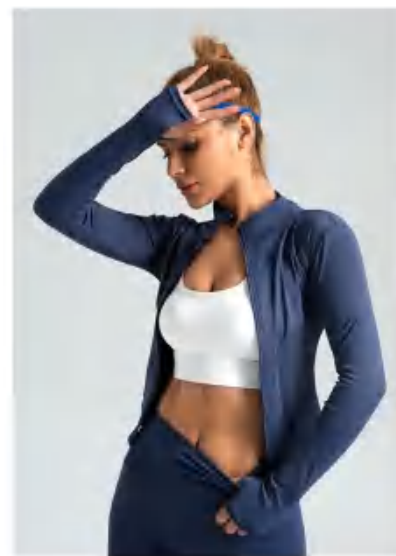

discription

zipper yoga jacket

details

S-3XL 15 colors as
Sunshine Yellow、Ivory、Raspberry
Red、Starburst Black、Balsam
Whale Blue、Coffee、Sea Rock
Gray、Soy Sauce Purple、White、
Lake Gray、Barbie Pink、Cocoa、
Cardamom Green、Grapefruit Pink、
Bean Pink

Picture

MTWT01 Size Information(cm)

Size	Length	1/2 Bust	Sleeve Length
S	47.5	39	59
M	49	40.5	60
L	50.5	42	61
XL	52	44	62
2XL	53.5	45.5	63
3XL	55	47	64

Notice Size may be 2 cm/1 inch inaccuracy due to hand measure
These measurements are as a guide to help you select the correct size
Please take your own measurements and choose your size accordingly

Sample cost:10 $

style: MTWT01

composition: 82.5%Polyester/17.5%Spandex