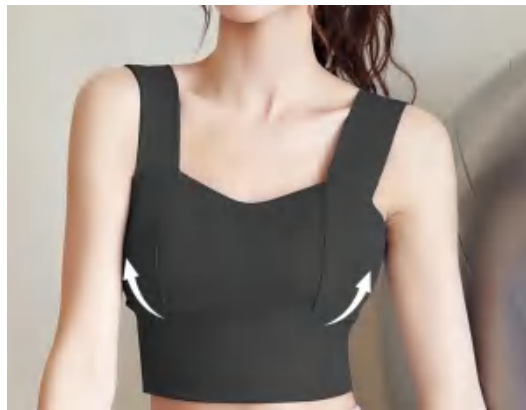

discription

fix cup sport bra

details

S-2XL 11 colors as
Caramel color, Cardamom Green,
Barbie Pink, Gray Lake Blue,
Black, Soya Purple, Soybean Pink,
Balsam Whale Blue, Berry Purple,
Honeydew Pink, Lemon Yellow

Picture

JYMN005 Size Information(cm)

Size	Length	1/2 Bust	1/2 Bottom
S	37.5	32	26
M	38.5	34	28
L	39.5	36	30
XL	40.5	38	32
2XL	41.5	40	34

Notice:Size may be 2 cm/1 inch inaccuracy due to hand measure.
These measurements are as a guide to help you select the correct size.
Please take your own measurements and choose your size accordingly.

Matching set
MT20

Sample cost:10 $

style: JYMN005

composition: 82.5%Polyester/17.5%Spandex