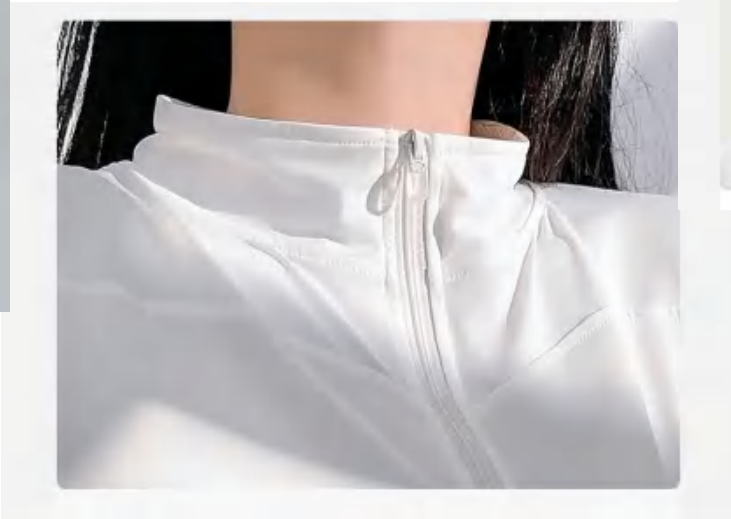

discription

zipper yoga jacket

details

S-3XL 15 colors as
Sunshine Yellow、Ivory、Raspberry
Red、Starburst Black、Balsam
Whale Blue、Coffee、Sea Rock
Gray、Soy Sauce Purple、White、
Lake Gray、Barbie Pink、Cocoa、
Cardamom Green、Grapefruit Pink、
Bean Pink

Picture

MTWT01 Size Information(cm)

Size	Length	1/2 Bust	Sleeve Length
S	47.5	39	59
M	49	40.5	60
L	50.5	42	61
XL	52	44	62
2XL	53.5	45.5	63
3XL	55	47	64

Notice Size may be 2 cm/1 inch inaccuracy due to hand measure
These measurements are as a guide to help you select the correct size
Please take your own measurements and choose your size accordingly

Sample cost:10 $

style: MTWT01

composition: 82.5%Polyester/17.5%Spandex