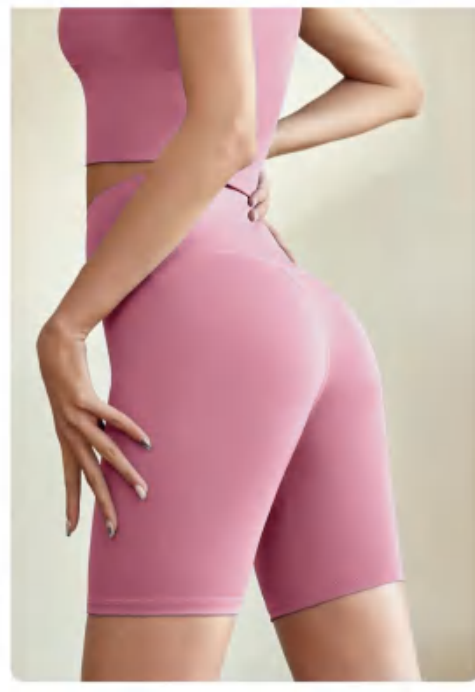

discription

yoga shorts

details

S-2XL 9 colors as
black/Gunmetal Gray/Bean
Pink/Eggplant
Purple/Cocoa/Gray Lake
Blue/khaki/Sea Rock Gray/Spice
Whale Blue/

Picture

Size Information(cm)

Size	Length	Hip	Waist
S	42	69	54
M	43	72	57
L	44	76	60
XL	45	79	63
2XL	46	82	67

Notice:Size may be 2 cm/1 inch inaccuracy due to hand measure.
These measurements are as a guide to help you select the correct size.
Please take your own measurements and choose your size accordingly.