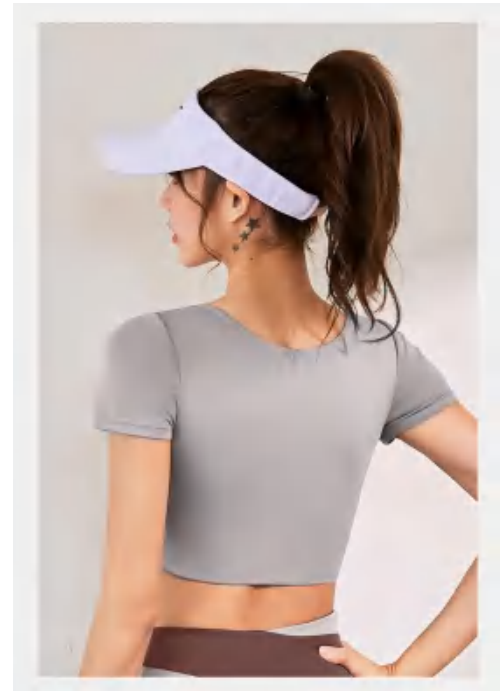

discription

fix cup crop top

details

S-2XL 6 colors as Creamy Purple、Cardamom Green、Milk Tea Gray、Gray Lake Blue、Starburst Black、Ivory

Picture

JYMD013 Size Information(cm)

Size	Length	1/2 Bust	Shoulder Width
S	35	34	60
M	36	36	62
L	37	38	64
XL	38	40	68
2XL	39	42	72

Notice:Size may be 2 cm/1 inch inaccuracy due to hand measure
These measurements are as a guide to help you select the correct size
Please take your own measurements and choose your size accordingly

Matching set JYMK002

Sample cost:10 $ style: JYMD013

composition: 82.5%Polyester/17.5%Spandex