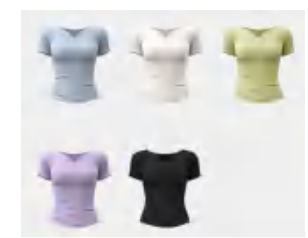

discription **sport top**

details S-2XL 5 colors as Gray Lake Blue、 Fish Maw Gray、 Cardamom Green、 Vine Purple、 Black

Picture

JYMD026 Size Information(cm)

Size	Length	1/2 Bust	1/2 Waist
S	54	39	33
M	55	41	35
L	56	43	37
XL	57	45	39
XXL	58	47	41

Notice:Size may be 2 cm/1 inch inaccuracy due to hand measure. These measurements are as a guide to help you select the correct size. Please take your own measurements and choose your size accordingly.

Sample cost:10 $

style: JYMD026

composition: 82.5%Polyester/17.5%Spandex