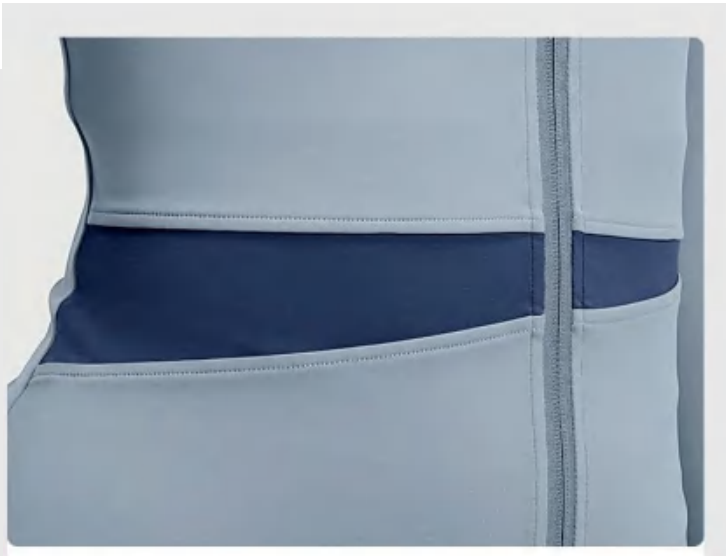

discription **yoga jacket**

details S-3XL 5 colors as Black、 Gray Lake Blue、 Creamy Purple、 Ivory、 Cardamom Green

Picture

JYMW022 Size Information(cm)

Size	Length	1/2 Bust	Sleeve Length
S	49	38	68
M	50.5	40	69
L	52	42	70
XL	53.5	44	71
2XL	56	46	72

Notice:Size may be 2 cm/1 inch inaccuracy due to hand measure. These measurements are as a guide to help you select the correct size. Please take your own measurements and choose your size accordingly.

Sample cost:10 $

style: JYMW022

composition: 82.5%Polyester/17.5%Spandex