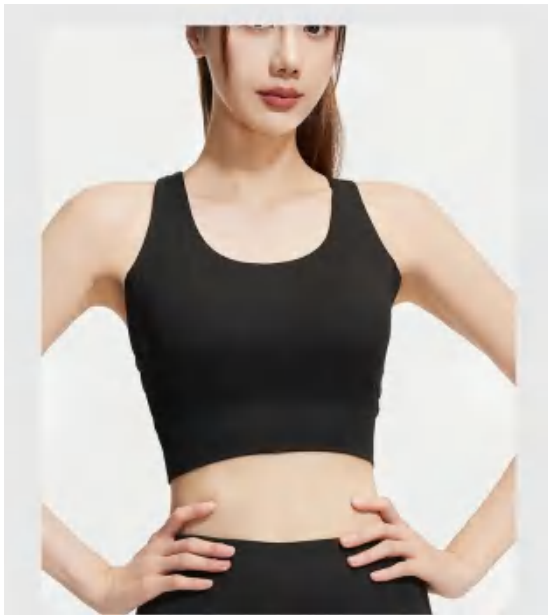

discription **sport bra**

details S-2XL 4 colors as Orange, Black, Apricot, Essence

Picture

JYTN011 Size Information(cm)

Size	Length	1/2 Bust	1/2 Bottom
S	35	33	26
M	36	36	28
L	37	38	30
XL	38	40	32
XXL	39	42	34

Notice:Size may be 2 cm/1 inch inaccuracy due to hand measure. These measurements are as a guide to help you select the correct size. Please take your own measurements and choose your size accordingly.

Sample cost:10 $

style: JYTN011

composition: 82.5%Polyester/17.5%Spandex