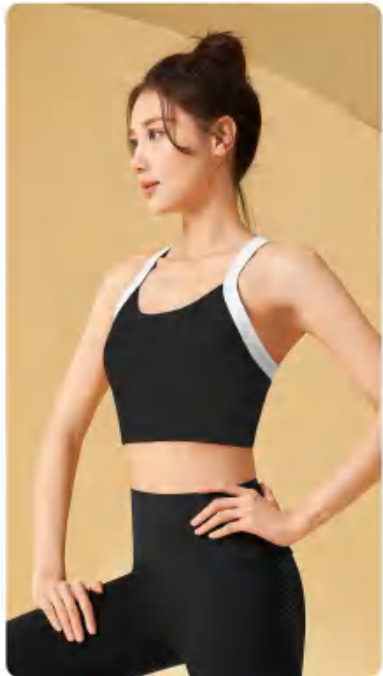

discription **sport bra**

details S-2XL 3 colors as Ivory、Black、 Light Grass Green

Picture

JYMN018 Size Information(cm)

Size	Length	1/2 Bust	1/2 Waist
S	36	35	53
M	37	37	57
L	38	39	61
XL	39	41	65
XXL	40	43	69

Notice: Size may be 2 cm/1 inch inaccuracy due to hand measure. These measurements are as a guide to help you select the correct size. Please take your own measurements and choose your size accordingly.

Sample cost:10 $

style: JYMN018

composition: 82.5%Polyester/17.5%Spandex