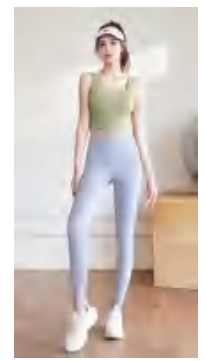

discription **yoga pants**

details S-3XL 15 colors as black/Grapefruit Pink/Gunmetal Gray/Berry Purple/Cocoa/Gray Lake Blue/khaki/Ivory/Spice Whale Blue/Eggplant Purple /Raspberry Red/Sea Rock Gray/Soybean Pink/Spice Whale Blue/Sprout Green

Picture

Size Information(cm)

Size	Length	Hip	Waist
S	86	67.4	54
M	87	70.8	57.3
L	88	74	60.6
XL	89	77.4	63.9
2XL	90	80.8	67.3
3XL	91	84.2	70.7

Notice:Size may be 2 cm/1 inch inaccuracy due to hand measure. These measurements are as a guide to help you select the correct size. Please take your own measurements and choose your size accordingly.

Matching set JYMN005

Sample cost:10 $

style: MT20

composition: 82.5%Polyester/17.5%Spandex