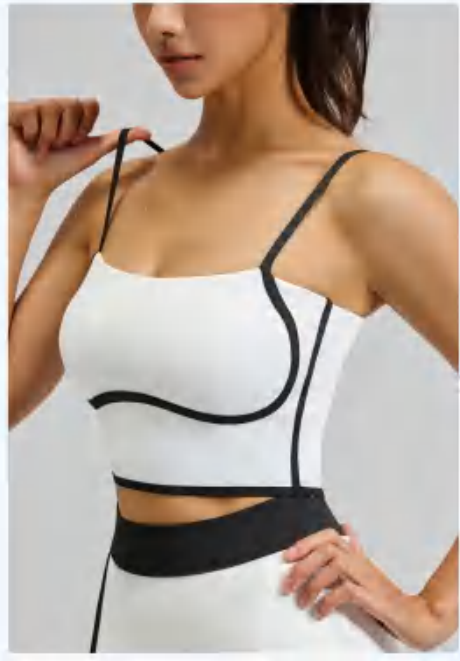

discription **adjust sport bra**

details S-2XL 4 colors as White、Starry Black、Sea Rock Gray、 Whale Blue

Picture

JYMN180 Size Information(cm)

Size	Length	1/2 Bust	1/2 Bottom
S	19	32	28
M	20	34	30
L	21	36	32
XL	22	38	34
XXL	23	40	36

Notice:Size may be 2 cm/1 inch inaccuracy due to hand measure These measurements are as a guide to help you select the correct size. Please take your own measurements and choose your size accordingly

Matching set JYMK148、JYMQ069

Sample cost:10 $

style: JYMN180

composition: 82.5%Polyester/17.5%Spandex