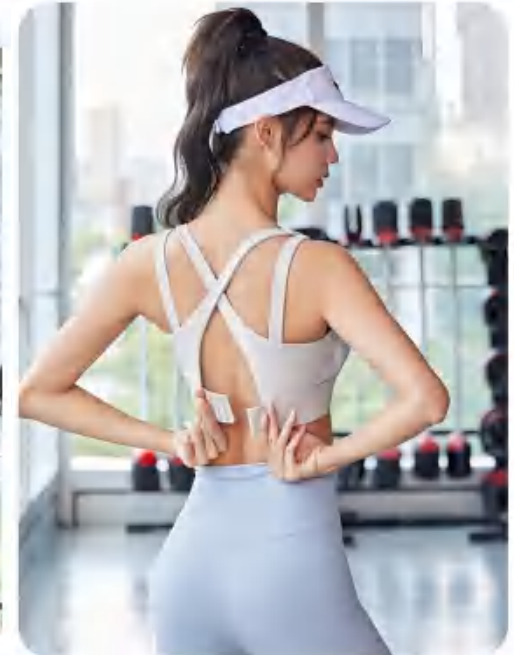

details

S-2XL 4 colors as Gray lake blue、Fish belly gray、Starry black、Berry purple

Picture

JYMN011 Size Information(cm)

Size	Length	1/2 Bust	1/2 Waist
S	31	36	31
M	32	38	33
L	33	40	35
XL	34	42	37
XXL	35	44	39

Notice:Size may be 2 cm/1 inch inaccuracy due to hand measure. These measurements are as a guide to help you select the correct size. Please take your own measurements and choose your size accordingly.

Sample cost:10 $

style: JYMN011

composition: 82.5%Polyester/17.5%Spandex