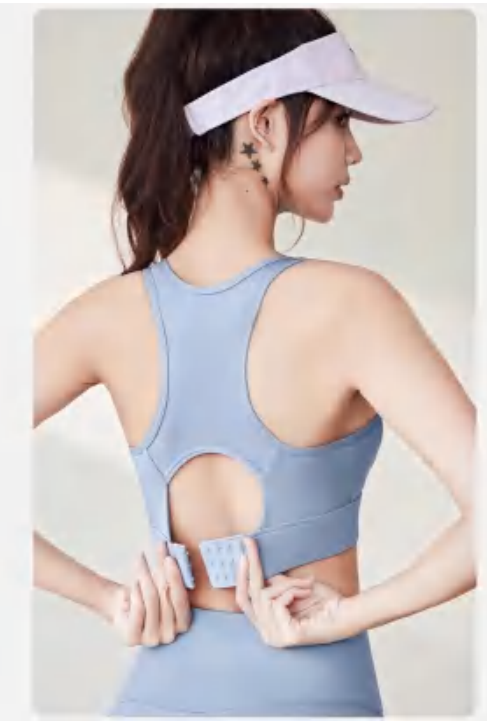

discription

adjust sport bra

details

S-2XL 5 colors as
White、 Gray Lake Blue、
Starburst Black、 Soya Purple、
Grapefruit Pink

Picture

MTWXP01 Size Information(cm)

Size	Length	1/2 Bust
S	31	34
M	32	35.5
L	33	37.5
XL	34	39
2XL	35	40.5

Notice Size may be 2 cm/1 inch inaccuracy due to hand measure.
These measurements are as a guide to help you select the correct size.
Please take your own measurements and choose your size accordingly.

Matching set
MT20

Sample cost:10 $
style: MTWXP01

composition: 82.5%Polyester/17.5%Spandex