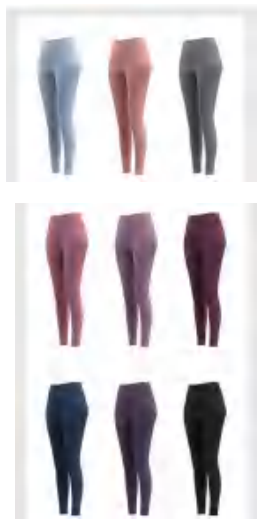

discription

yoga leggings

details

S-3XL 9 colors as
Gray Lake Blue、Soybean Pink、
Eggplant Purple、Starburst Black、
Sea Rock Gray、Balsam Whale
Blue、Berry Purple、Plum Sauce
Red、Grapefruit Pink

Picture

MTCK90 Size Information(cm)

Size	Length	1/2 Waist	1/2 Hip
S	83	27	32
M	84.5	28.5	34
L	86	30	35.5
XL	87.5	31.5	37
2XL	89	33.5	38
3XL	90	35	40.5

Notice:Size may be 2 cm/1 inch inaccuracy due to hand measure.
These measurements are as a guide to help you select the correct size.
Please take your own measurements and choose your size accordingly.

Matching set
MTXWX60

Sample cost:10 $

style: MTCK90

composition: 82.5%Polyester/17.5%Spandex