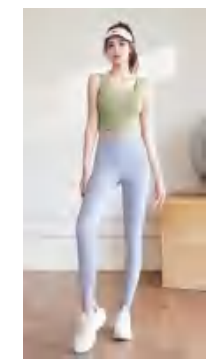

discription

fix cup sport bra

details

S-2XL 11 colors as
Caramel color, Cardamom Green,
Barbie Pink, Gray Lake Blue,
Black, Soya Purple, Soybean Pink,
Balsam Whale Blue, Berry Purple,
Honeydew Pink, Lemon Yellow

Picture

JYMN005 Size Information(cm)

Size	Length	1/2 Bust	1/2 Bottom
S	37.5	32	26
M	38.5	34	28
L	39.5	36	30
XL	40.5	38	32
2XL	41.5	40	34

Notice:Size may be 2 cm/1 inch inaccuracy due to hand measure.
These measurements are as a guide to help you select the correct size.
Please take your own measurements and choose your size accordingly.

Matching set
MT20

Sample cost:10 $

style: JYMN005

composition: 82.5%Polyester/17.5%Spandex