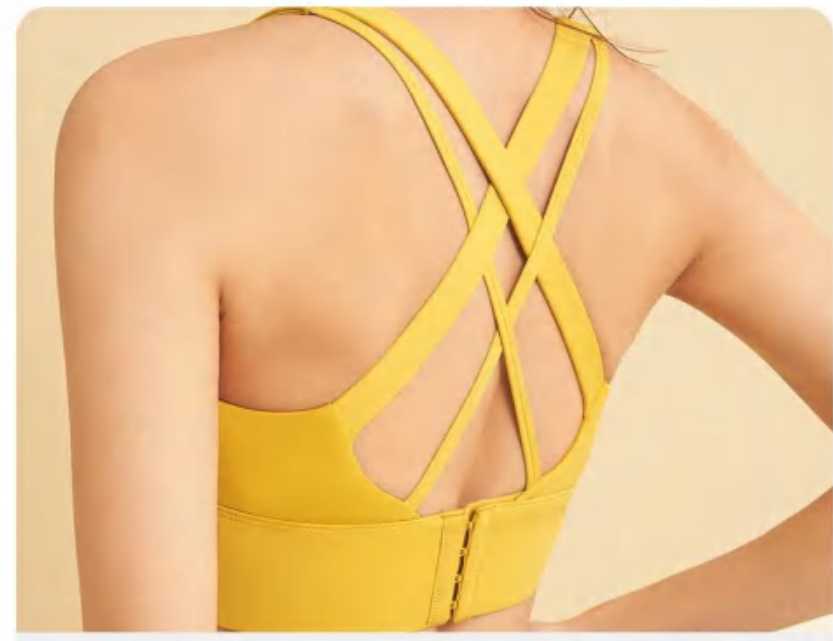

details

S-2XL 4 colors as Cardamom Red, Clearwater Blue, Ginger, Black

Sample cost:10 \$

style: MTJWXK01

Picture

composition: 82.5%Polyester/17.5%Spandex

discription

sport bra