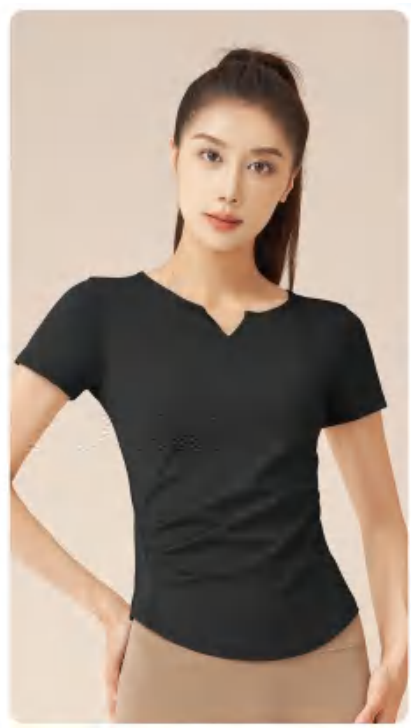

discription **sport top**

details S-2XL 5 colors as Gray Lake Blue、 Fish Maw Gray、 Cardamom Green、 Vine Purple、 Black

Picture

JYMD026 Size Information(cm)

Size	Length	1/2 Bust	1/2 Waist
S	54	39	33
M	55	41	35
L	56	43	37
XL	57	45	39
XXL	58	47	41

Notice:Size may be 2 cm/1 inch inaccuracy due to hand measure. These measurements are as a guide to help you select the correct size. Please take your own measurements and choose your size accordingly.

Sample cost:10 $

style: JYMD026

composition: 82.5%Polyester/17.5%Spandex