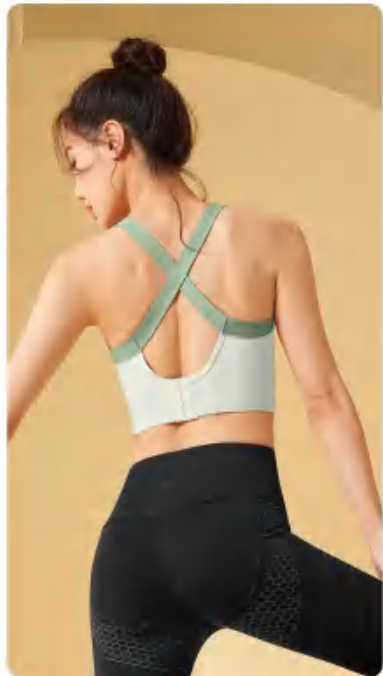

discription **sport bra**

details S-2XL 3 colors as Ivory、Black、 Light Grass Green

Picture

JYMN018 Size Information(cm)

Size	Length	1/2 Bust	1/2 Waist
S	36	35	53
M	37	37	57
L	38	39	61
XL	39	41	65
XXL	40	43	69

Notice: Size may be 2 cm/1 inch inaccuracy due to hand measure. These measurements are as a guide to help you select the correct size. Please take your own measurements and choose your size accordingly.

Sample cost:10 $

style: JYMN018

composition: 82.5%Polyester/17.5%Spandex