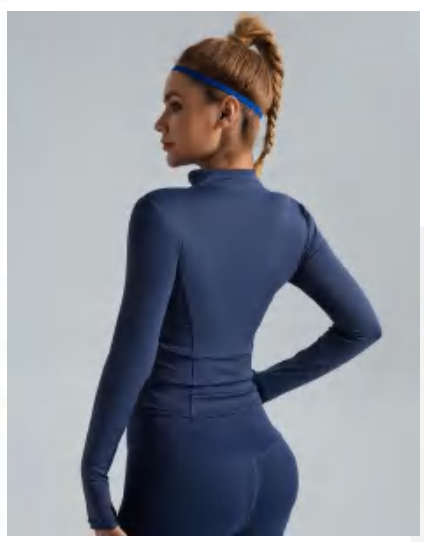

discription

zipper yoga jacket

details

S-3XL 15 colors as
Sunshine Yellow、Ivory、Raspberry
Red、Starburst Black、Balsam
Whale Blue、Coffee、Sea Rock
Gray、Soy Sauce Purple、White、
Lake Gray、Barbie Pink、Cocoa、
Cardamom Green、Grapefruit Pink、
Bean Pink

Picture

MTWT01 Size Information(cm)

Size	Length	1/2 Bust	Sleeve Length
S	47.5	39	59
M	49	40.5	60
L	50.5	42	61
XL	52	44	62
2XL	53.5	45.5	63
3XL	55	47	64

Notice Size may be 2 cm/1 inch inaccuracy due to hand measure
These measurements are as a guide to help you select the correct size
Please take your own measurements and choose your size accordingly

Sample cost:10 $

style: MTWT01

composition: 82.5%Polyester/17.5%Spandex