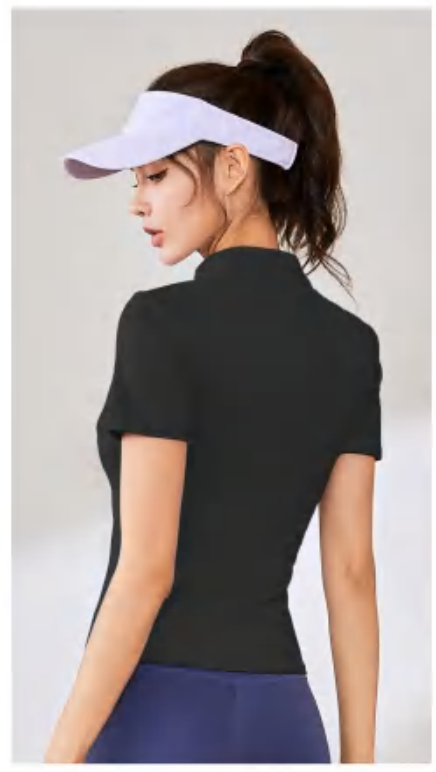

Sample cost:10 \$

style: JYMW040

composition: 82.5%Polyester/17.5%Spandex

discription **sport top**

details S-2XL 4 colors as Light Pink, White, Black, Gray

Picture

JYFC008 Size Information(cm)

Size	Length	1/2 Bust	Sleeve Length
S	54.5	45	58
M	56	47	59
L	58.5	49	60
XL	60.5	51	61
XXL	62	53	62