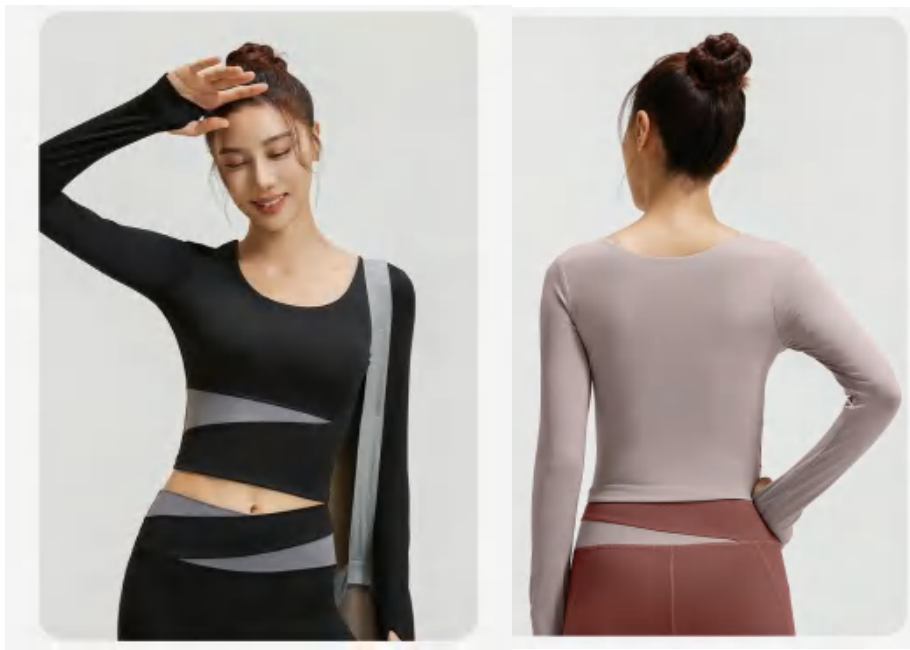

discription **yoga top**

details S-2XL 6 colors as Black、 Gray Lake Blue、 Milk Tea Gray、 Creamy Purple、 Cardamom Green、 Ivory

Picture

JYMC023 Size Information(cm)

Size	Length	1/2 Bust	Sleeve Length
S	41	34	59
M	42	36	60.5
L	43	38	62
XL	44	40	63.5
2XL	45	42	65

Notice:Size may be 2 cm/1 inch inaccuracy due to hand measure. These measurements are as a guide to help you select the correct size. Please take your own measurements and choose your size accordingly.

Sample cost:10 $

style: JYMC023

composition: 82.5%Polyester/17.5%Spandex