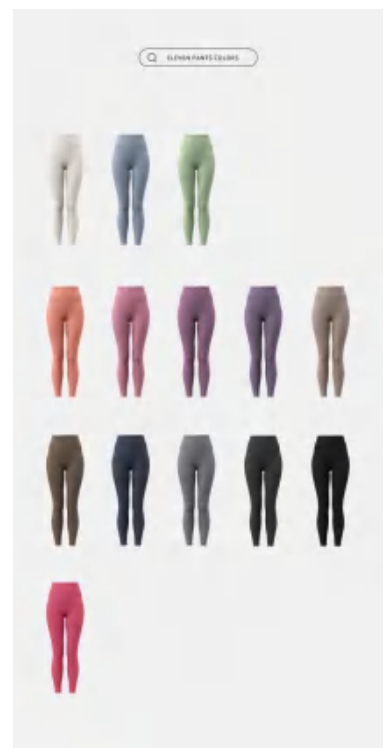

discription **yoga pants**

details S-3XL 15 colors as black/Grapefruit Pink/Gunmetal Gray/Berry Purple/Cocoa/Gray Lake Blue/khaki/Ivory/Spice Whale Blue/Eggplant Purple /Raspberry Red/Sea Rock Gray/Soybean Pink/Spice Whale Blue/Sprout Green

Picture

Size Information(cm)

Size	Length	Hip	Waist
S	86	67.4	54
M	87	70.8	57.3
L	88	74	60.6
XL	89	77.4	63.9
2XL	90	80.8	67.3
3XL	91	84.2	70.7

Notice:Size may be 2 cm/1 inch inaccuracy due to hand measure. These measurements are as a guide to help you select the correct size. Please take your own measurements and choose your size accordingly.

Matching set JYMN005

Sample cost:10 $

style: MT20

composition: 82.5%Polyester/17.5%Spandex