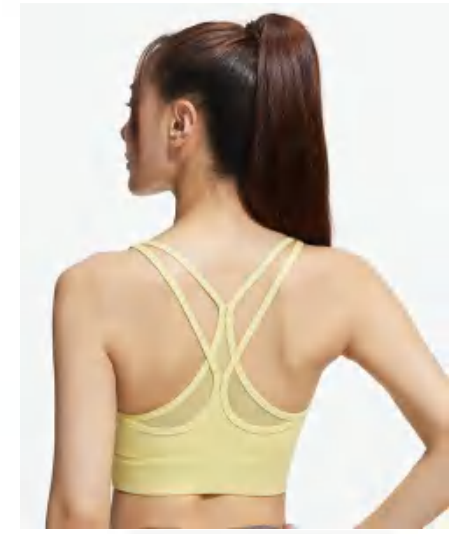

details

S-2XL 5 colors as
 Lemon Yellow、Periwinkle
 Blue、White、Starburst Black、
 Rhino Gray

Sample cost:10 \$

style: JYMN069

Picture

composition: 82.5%Polyester/17.5%Spandex

discription **sport bra**

details S-2XL 5 colors as
 Grayslake Blue 、 Soya Purple、
 Starburst Black 、 Soybean
 Pink 、 Spiced Whale Blue