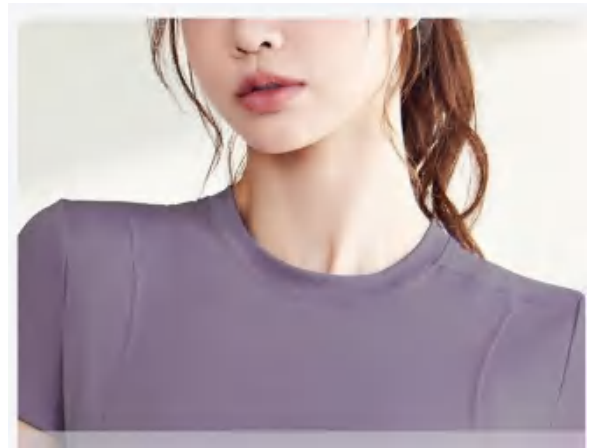

details

S-3XL 10 colors as
Soybean Sand Powder、Sea Rock Gray、Gray Lake Blue、Soya Purple、Balsam Whale Blue、Starburst Black、Plum Syrup Red、Celestial Blue、Prosperity Purple、Ivory

Picture

Sample cost:10 $

style: MTDX40

composition: 82.5%Polyester/17.5%Spandex