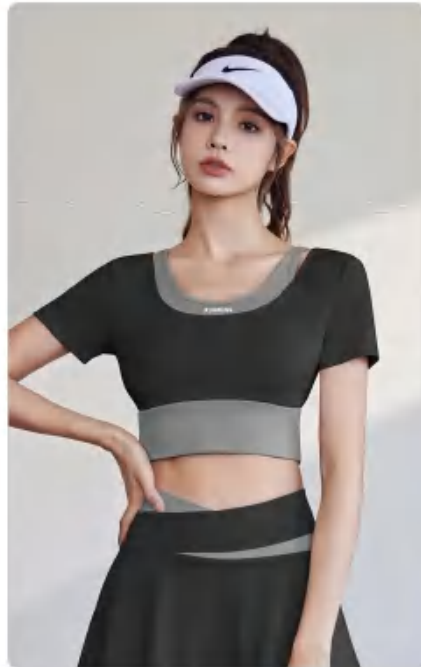

Matching set JYMK002

Sample cost:10 \$ style: JYMD013

composition: 82.5%Polyester/17.5%Spandex

discription **sports top**

details S-2XL 4 colors as Ivory、Starburst Black、Gray Lake Blue、Creamy Purple

Picture