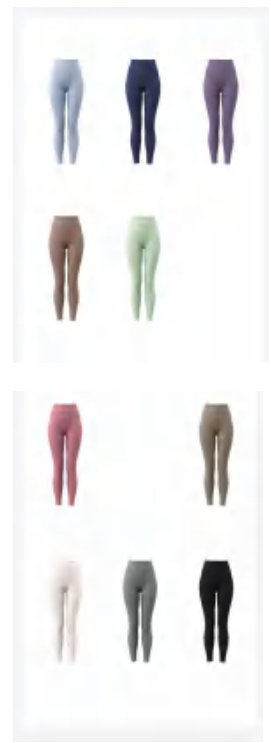

discription **yoga pants**

details S-3XL 11 colors as

black/Balsam Whale Blue/Bean Pink/Eggplant Purple/Cocoa/Gray Lake Blue/Ivory/khaki/Raspberry Red/Sea Rock Gray/Sprout Green/

Picture

长裤	腰围	臀围	裤长	体重
S	54	67	86.5	80-95斤
M	57.3	70.2	87.5	95-110斤
L	60.6	73.6	88.8	110-125斤
XL	63.9	77	89.5	125-135斤
XXL	67.3	80.2	90.5	135-145斤
XXXL	70.7	83.4	91.5	145-155斤

Sample cost:10 $

style: MT21

composition: 82.5%Polyester/17.5%Spandex