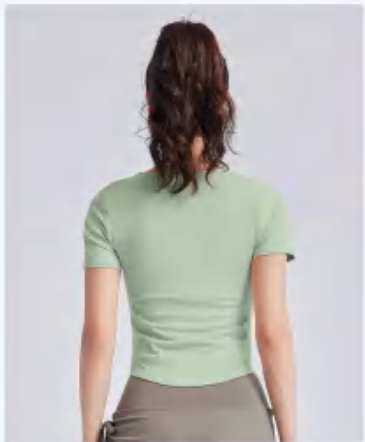

discription **Sport Top**

details S-2XL 4 colors as Ivory, Starburst Black, Shell Pink, Sprout Green

Picture

JYMD105 Size Information(cm)

Size	Length	1/2 Bust	Shoulder Width
S	46.5	35	32.5
M	47.5	37	34
L	48.5	39	35.5
XL	49.5	41	37
XXL	50.5	43	38.5

Notice Size may be 2 cm/1 inch inaccuracy due to hand measure. These measurements are as a guide to help you select the correct size. Please take your own measurements and choose your size accordingly.

Sample cost:10 $

style: JYMD105

composition: 82.5%Polyester/17.5%Spandex