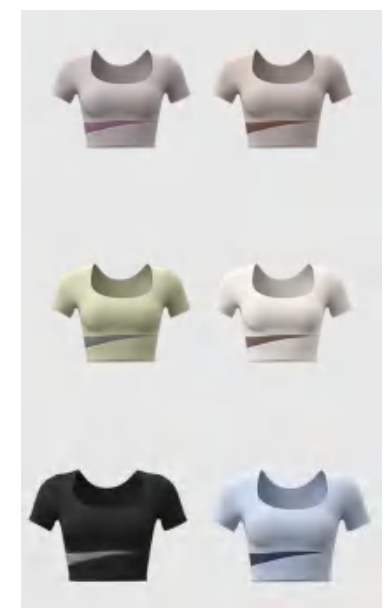

discription

fix cup crop top

details

S-2XL 6 colors as Creamy Purple、Cardamom Green、Milk Tea Gray、Gray Lake Blue、Starburst Black、Ivory

Picture

JYMD013 Size Information(cm)

Size	Length	1/2 Bust	Shoulder Width
S	35	34	60
M	36	36	62
L	37	38	64
XL	38	40	68
2XL	39	42	72

Notice:Size may be 2 cm/1 inch inaccuracy due to hand measure
These measurements are as a guide to help you select the correct size
Please take your own measurements and choose your size accordingly

Matching set JYMK002

Sample cost:10 $ style: JYMD013

composition: 82.5%Polyester/17.5%Spandex