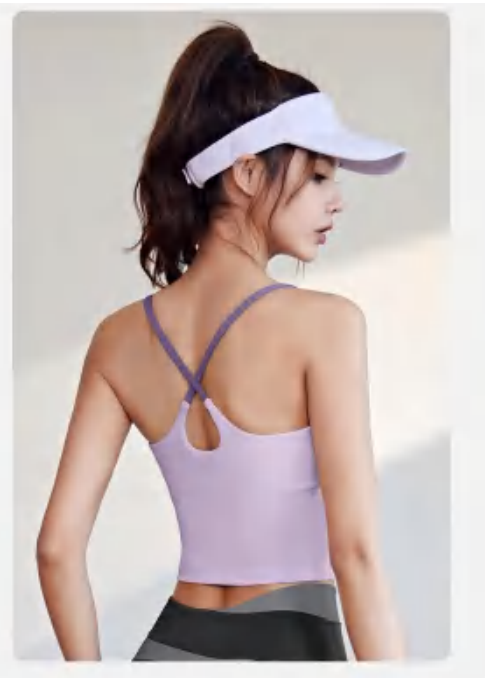

discription **sport vest**

details S-2XL 6 colors as
Cardamom Green、Ivory、
Starburst Black、 Gray Lake
Blue、 Pink Diamond、
Prosperity Purple

Picture

JYMB005 Size Information(cm)

Size	Length	1/2 Bust	1/2 Waist
S	41	34	27
M	41	36	29
L	42	38	31
XL	43	40	33
XXL	44	42	35

Notice:Size may be 2 cm/1 inch inaccuracy due to hand measure.
These measurements are as a guide to help you select the correct size.
Please take your own measurements and choose your size accordingly.

Matching set
JYMK002

Sample cost:10 $
style: JYMB005

composition: 82.5%Polyester/17.5%Spandex