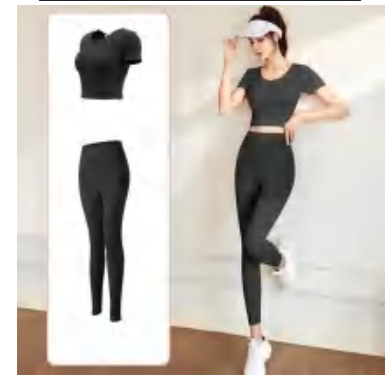

discription **yoga top**

details S-2XL 4 colors as Cardamom Green、Berry Purple、Barbie Pink、Starburst Black

Picture

JYMD011 Size Information(cm)

Size	Length	1/2 Bust	Shoulder Width
S	38	35	31
M	39	37	32.5
L	40	39	34
XL	41	41	35.5
2XL	42	43	37

Notice Size may be 2 cm/1 inch inaccuracy due to hand measure. These measurements are as a guide to help you select the correct size. Please take your own measurements and choose your size accordingly.

Matching set MT20

Sample cost:10 $ style: JYMD011

composition: 82.5%Polyester/17.5%Spandex