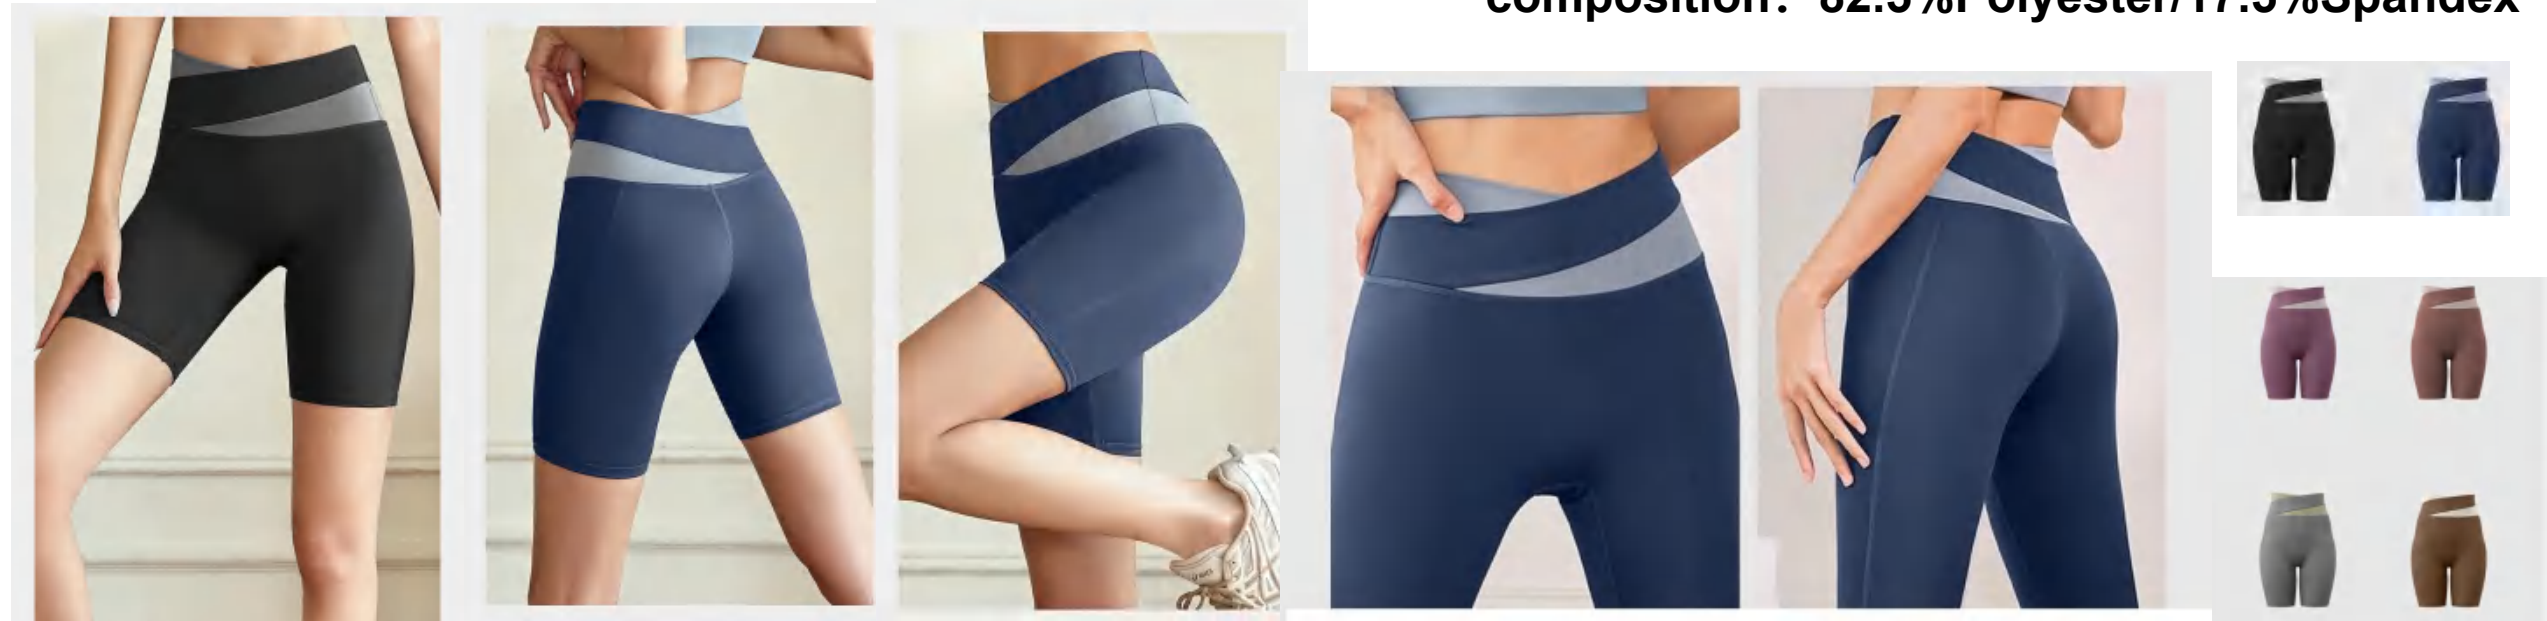

Sample cost:10 $

style: JYMA003

composition: 82.5%Polyester/17.5%Spandex