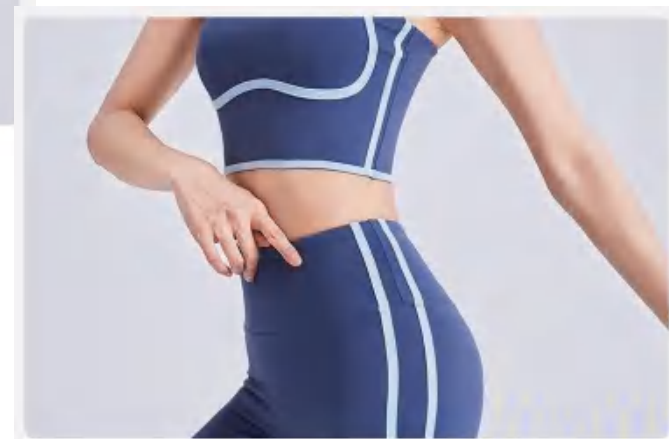

Matching set JYMN180

Sample cost:10 \$

style: JYMK148

composition: 82.5%Polyester/17.5%Spandex

discription

fix cup sport bra

details

S-2XL 4 colors as Gray Lake Blue, Starburst Black, Ivory, Light Grass Green