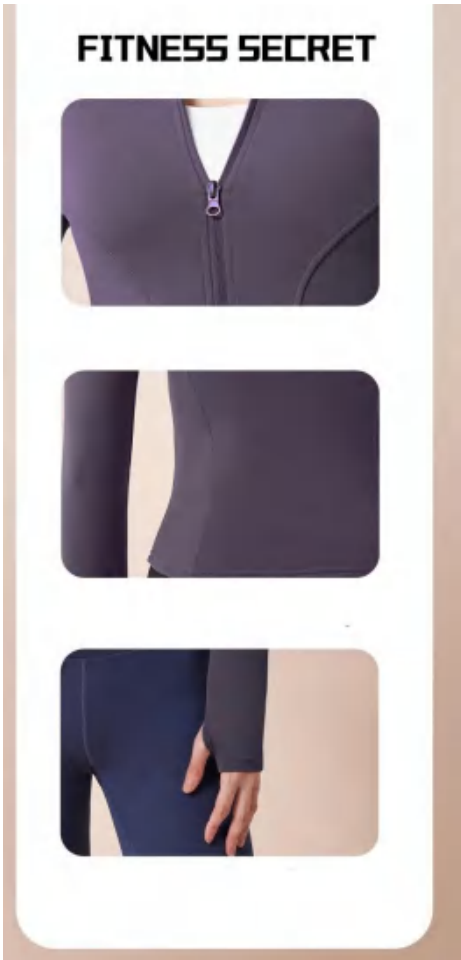

discription **fleece yoga jacket**

details S-3XL 8 colors as Starburst Black、Soya Purple、Autumn Princess Red、Distilled Coffee、Sea Rock Gray、Ivory、White、Black Stripe

Picture

JYMW065 Size Information(cm)

Size	Length	1/2 Bust	Shoulder Width
S	49	40.5	36
M	50	42	37
L	52	44	38
XL	53	45.5	39
2XL	55	47.5	40
3XL	56	49	41

Notice:Size may be 2 cm/1 inch inaccuracy due to hand measure. These measurements are as a guide to help you select the correct size. Please take your own measurements and choose your size accordingly.