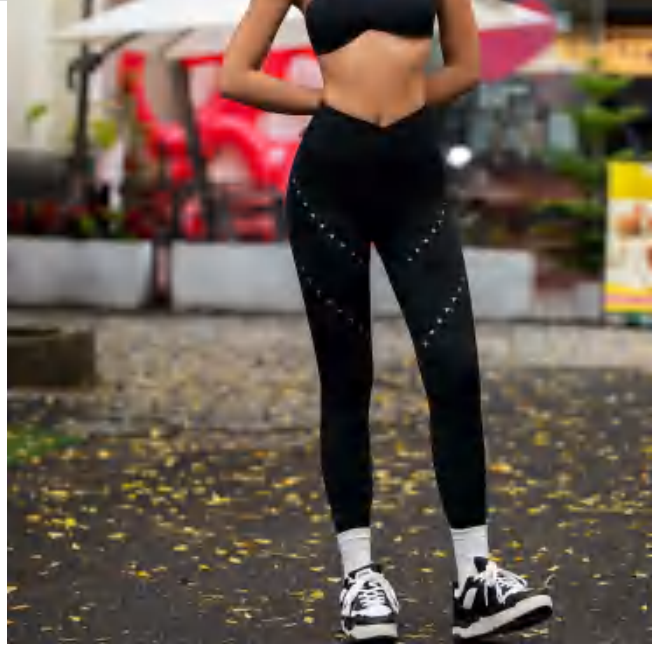

discription **yoga bra+ yoga shorts+yoga pants**

details **S-XL**
7 colors as Barbie Pink/black/Bright Green/Light Blue/Light Gray/Matte Brown/White

Picture

Sample cost:30$

style: 202326

composition: 75%nylon/25%Spandex

WX202326 Size Information(cm)

Size	Length	1/2 Bust	1/2 Waist
S	28.3	33	30
M	29	35	32
L	29.7	37	34
XL	30.4	39	36

Notice Size may be 2 cm/1 inch inaccuracy due to hand measure. These measurements are as a guide to help you select the correct size. Please take your own measurements and choose your size accordingly.

CK202326 Size Information(cm)

Size	Length	1/2 Waist	1/2 Hip
S	85	28	36
M	87	30	36
L	89	32	40
XL	91	34	42

Notice Size may be 2 cm/1 inch inaccuracy due to hand measure. These measurements are as a guide to help you select the correct size. Please take your own measurements and choose your size accordingly.

DK202326 Size Information(cm)

Size	Length	1/2 Waist	1/2 Hip
S	34	28	36
M	35	30	36
L	36	32	40
XL	37	34	42

Notice Size may be 2 cm/1 inch inaccuracy due to hand measure. These measurements are as a guide to help you select the correct size. Please take your own measurements and choose your size accordingly.