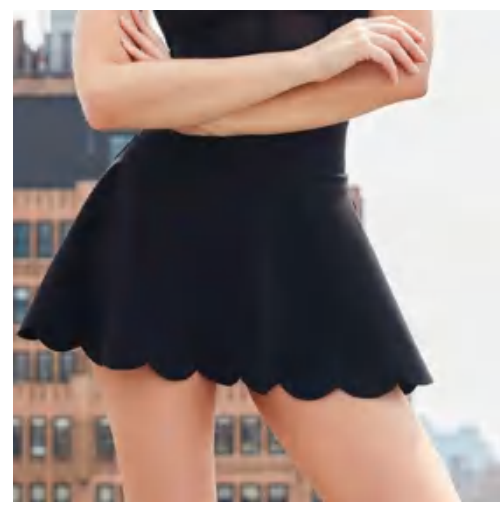

discription **Slant Shoulder Lace Sports Half Bodycon Dress**

details S-XL
6 colors as
Almond Butter/black/Coconut
Brown/Pink/Taro Purple/White

WX202409 Size Information(cm)

Size	Length	1/2 Bust	1/2 Waist
S	32	33.5	30.5
M	33	36.5	32.5
L	34	37.5	34.5
XL	35	39.5	36.5

Notice: Size may be 2 cm/1 inch inaccuracy due to hand measure.
These measurements are as a guide to help you select the correct size.
Please take your own measurements and choose your size accordingly.

DQ202342 Size Information(cm)

Size	Length	1/2 Waist	Inside Pants Length
S	32	29	26
M	33	31	27
L	34	33	28
XL	35	35	29

Notice: Size may be 2 cm/1 inch inaccuracy due to hand measure.
These measurements are as a guide to help you select the correct size.
Please take your own measurements and choose your size accordingly.

Sample cost:20 $

style:
WX202409+DQ202342

composition:
75%nylon/25%spandex

Picture