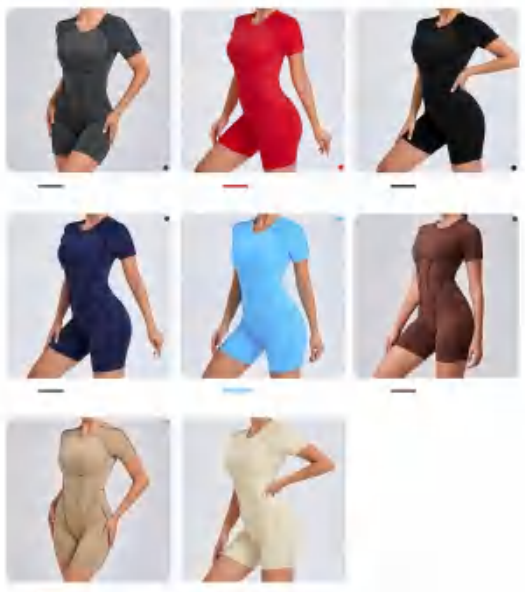

MORE COLORS |