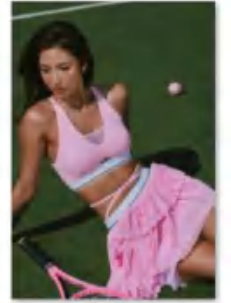

25121 (pink)