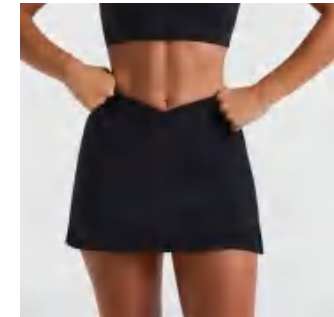

discription

yoga bra+yoga skirt

details

S-XL
2colors as black/White

Picture