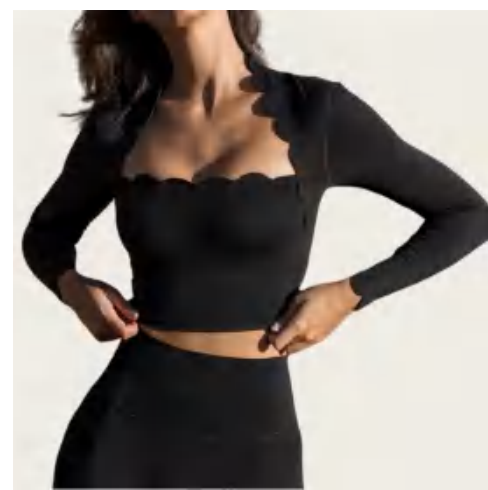

Sample cost:30 \$

style: 8811

composition:
75%nylon+25%spandex

discription

Sports bra +Shorts

details

S-XL
2 colors as
Black/White

Picture