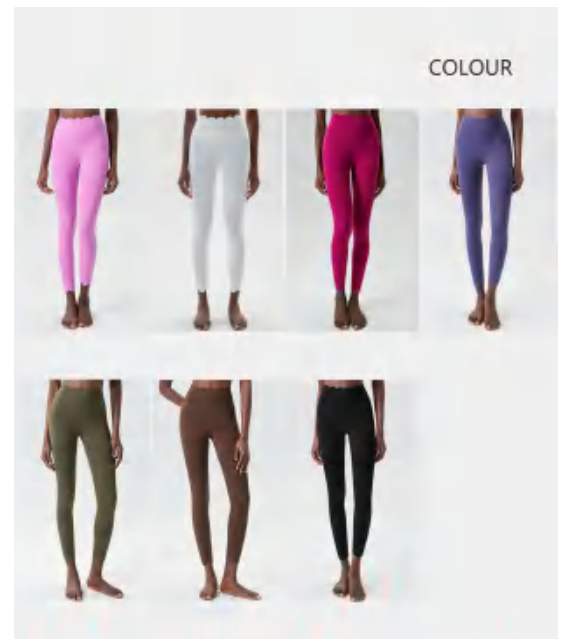

discription **leeting**

details S-XL

12 colors as Almond Aman
Moonlight Purple/Coral Jade/
black/Dark Pink/Distilled
Coffee/Fairy White/Forest
Green/Juniper Green/Lorax
Red/Night sky blue/Wild berry
red/Yuehuei Purple

Picture

LP447 Size Information(cm)

Size	Length	1/2 Waist	1/2 Thigh Circumferenc	1/2 Hip
S	83	27.5	21	34
M	85	29.5	22	36
L	87	31.5	23	38
XL	89	33.5	24	40

Notice:Size may be 2 cm/1 inch inaccuracy due to hand measure.
These measurements are as a guide to help you select the correct size.
Please take your own measurements and choose your size accordingly.

Sample cost:25 $

style: LP447

composition: 75%Nylon/
25%Spandex (Lycra)

COLOUR