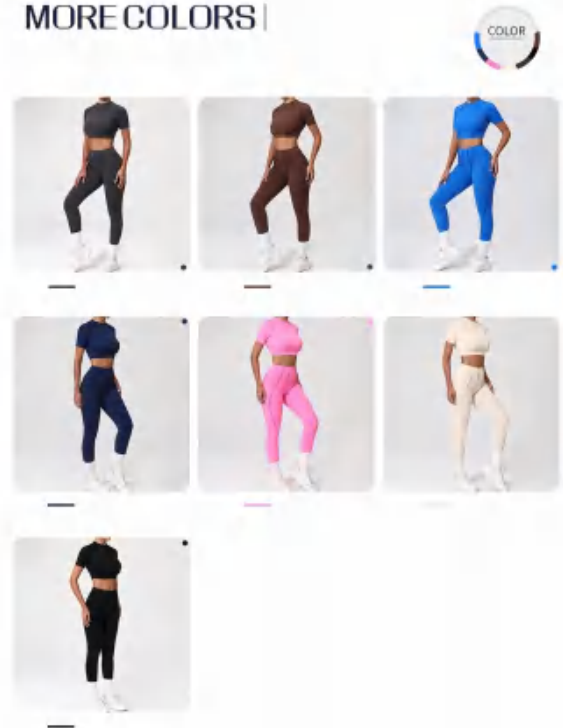

style: 4510+87652

composition: 78%nylon+
22%spandex

Picture

MORE COLORS |

discription

Long-sleeved backless jumpsuit

details

S-L
6colors