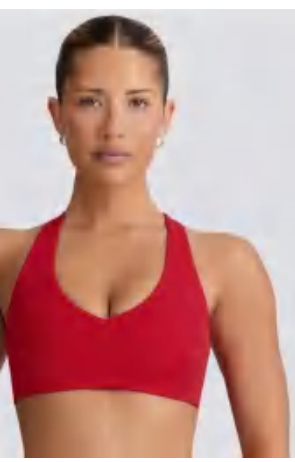

discription

yoga bra

WX25118 Size Information(cm)

Size	Length	1/2 Bust	1/2 Waist
S	18.5	35	29
M	19.5	37	31
L	20.5	39	33
XL	21.5	41	35

Notice:Size may be 2 cm/1 inch inaccuracy due to hand measure
These measurements are as a guide to help you select the correct size.
Please take your own measurements and choose your size accordingly.

Matching set
CK25118、DK25118

Sample cost:10$

details

S-XL
5colors as
black/Burgundy/Chestnut/Lotus root
pink/Big red

style: WX25118

composition: 75%nylon/25%Spandex

Picture