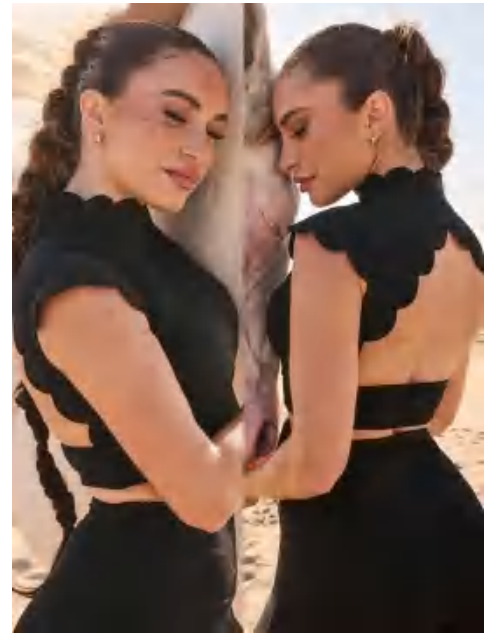

CK8807 Size Information(cm)

Size	Length	1/2 Hip	1/2 Waist
S	88	36	28
M	90	38	30
L	92	40	32
XL	94	42	34

Sample cost:30 $

Picture

style: 8807

composition:
75%nylon/25%spandex

Notice:Size may be 2 cm/1 inch inaccuracy due to hand measure.
These measurements are as a guide to help you select the correct size.
Please take your own measurements and choose your size accordingly