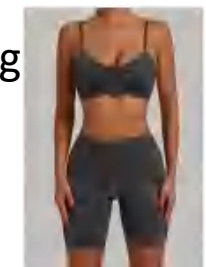

discription

bra

86040 Size Information(cm)

Size	Length	1/2 Bust	1/2 Bottom
S	24	35	30
M	25	37	32
L	26	39	34

matching shorts

Sample cost:10$

details

S-L
11 colors

style: 86040

composition:
78%nylon+22%spandex

Picture