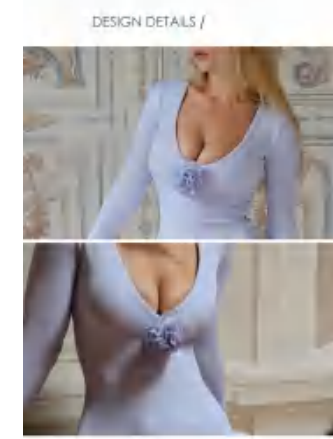

Picture

7705 Size Information(cm)

Size	Length	1/2 Bust	Shoulder Width	Sleeve Length
S	76	36	64	61
M	77.5	38	66	62
L	79	40	68	63
XL	80.5	42	70	64

Notice: Size may be 2 cm/1 inch inaccuracy due to hand measure.
These measurements are as a guide to help you select the correct size.
Please take your own measurements and choose your size accordingly.