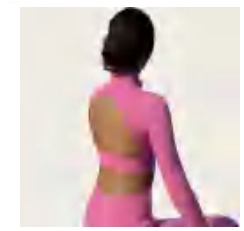

Sample cost:30 \$

style: 8811

composition:
75%nylon+25%spandex

discription

Sports bra +Shorts

details

S-XL
2 colors as
Black/White

Picture