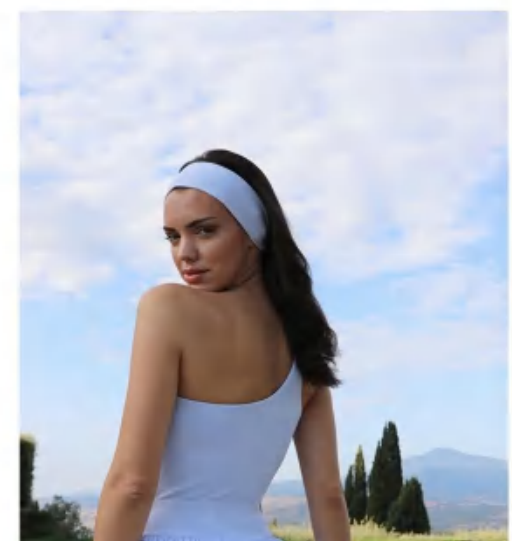

Matching set
 CK7702、DQ7701

Sample cost:10\$

style: 7702

details

S-XL
 3 colors as black/blue/ivory

composition: 75%nylon/25%Spandex

Picture

discription