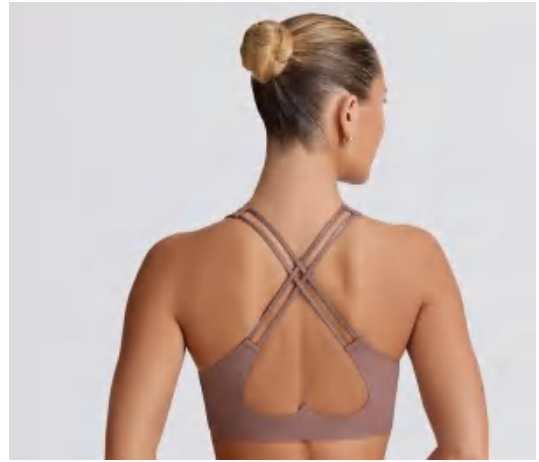

Matching set
CK25118、DK25118

Sample cost:10\$

details

S-XL
5colors as
black/Burgundy/Chestnut/Lotus root
pink/Big red

style: WX25118

composition: 75%nylon/25%Spandex

Picture

discription