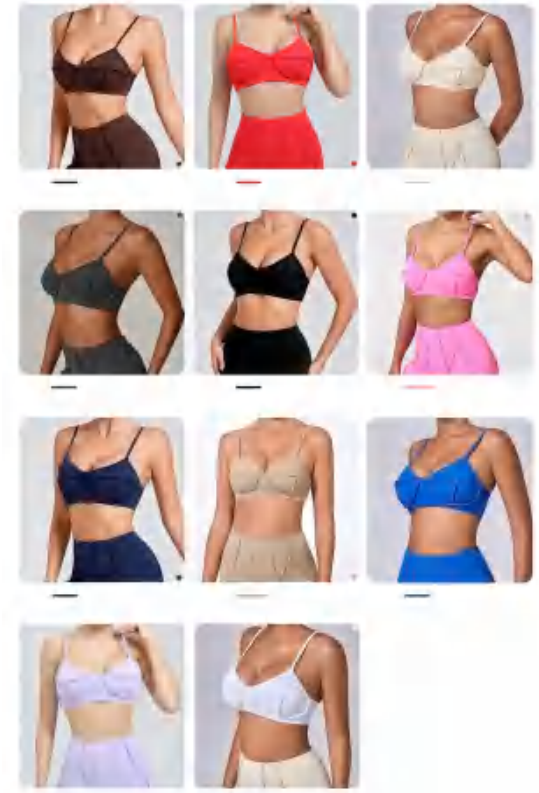

Sample cost:15\$

style: 50310

composition:
78%nylon+22%spandex

MORE COLORS |

discription

bra

86040 Size Information(cm)

Size	Length	1/2 Bust	1/2 Bottom
S	24	35	30
M	25	37	32
L	26	39	34

matching shorts

Sample cost:10\$

details

S-L
11 colors

style: 86040

composition:
78%nylon+22%spandex

Picture

discription