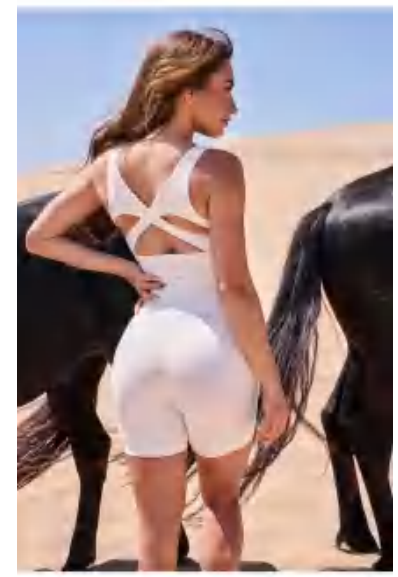

composition: 75%nylon/25%Spandex

Picture

25102 (black)
(1)

25102 (black)
(2)

25102 (Lemon
Yellow) (1)

25102 (Lemon
Yellow) (2)

25102 (Light
Pink) (1)

25102 (Light
Pink) (2)