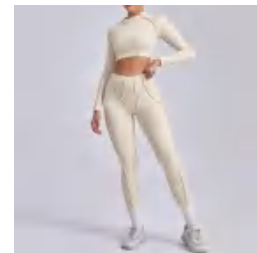

Size	Pants Length	1/2 Waist	1/2 Hip
S	92	29	35
M	93	31	37
L	94	33	39

Notice:Size may be 2 cm/1 inch inaccuracy due to hand measure. These measurements are as a guide to help you select the correct size. Please take your own measurements and choose your size accordingly.

matching sets

Sample cost:10$

style: 87652

composition:
78%nylon+22%spandex