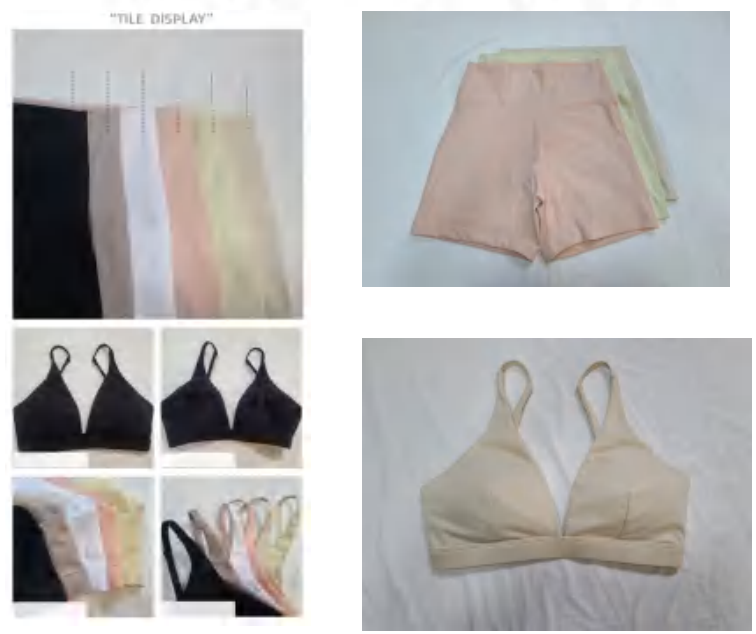

WX202316 Size Information(cm)

Size	Length	1/2 Bust	1/2 Bottom
S	28.3	33	30
M	29	35	32
L	29.7	37	34
XL	30.4	39	36

Notice:Size may be 2 cm/1 inch inaccuracy due to hand measure.
These measurements are as a guide to help you select the correct size.
Please take your own measurements and choose your size accordingly.

DK202316 Size Information(cm)

Size	Length	1/2 Waist	1/2 Hip
S	34	28	36
M	35	30	38
L	36	32	40
XL	37	34	42

Notice:Size may be 2 cm/1 inch inaccuracy due to hand measure.
These measurements are as a guide to help you select the correct size.
Please take your own measurements and choose your size accordingly.

Sample cost:20$

style: WX202316+DK202316

composition: 75%nylon/25%Spandex