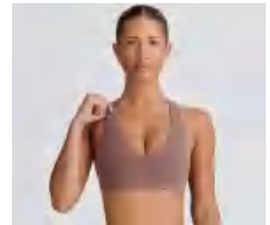

Matching set
CK25118、DK25118

Sample cost:10\$

details

S-XL
5colors as
black/Burgundy/Chestnut/Lotus root
pink/Big red

style: WX25118

composition: 75%nylon/25%Spandex

Picture

discription