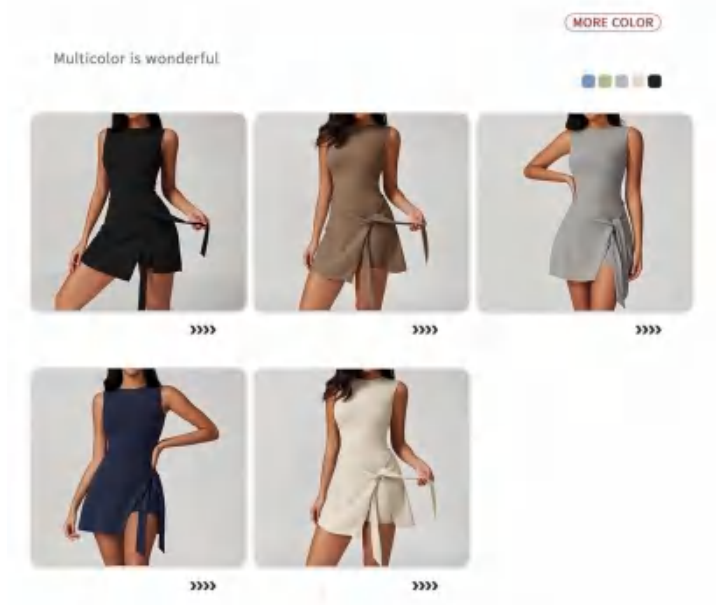

Sample cost:25\$

style: 8829

details

S-XL
 5 colors as Barbie Badge
 Blue/black/Oatmea/Mocha
 Brown/Rhino Gray

composition: 75%nylon/25%Spandex

Picture

discription

Tennis dress