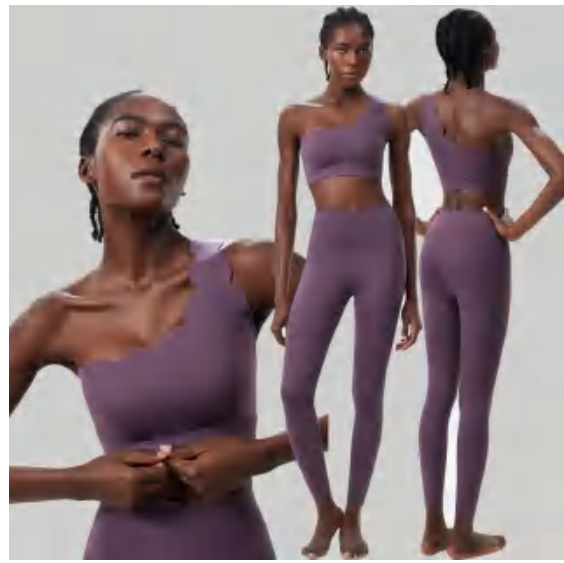

discription

Sports bra +Pants

price

Sample cost:25 $

details

S-XL
8 colors as
Aman Moonlight Purple/Black/Distilled Coffee/Fairy
white/Juniper Green/Lorax Red/Wild berry
red/Peral Purple

Picture

YB438 Bra Size Information(cm)