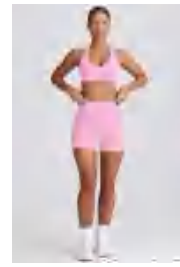

discription

yoga bra

WX25118 Size Information(cm)

Size	Length	1/2 Bust	1/2 Waist
S	18.5	35	29
M	19.5	37	31
L	20.5	39	33
XL	21.5	41	35

Notice:Size may be 2 cm/1 inch inaccuracy due to hand measure
These measurements are as a guide to help you select the correct size.
Please take your own measurements and choose your size accordingly.

Matching set
CK25118、DK25118

Sample cost:10$

details

S-XL
5colors as
black/Burgundy/Chestnut/Lotus root
pink/Big red

style: WX25118

composition: 75%nylon/25%Spandex

Picture