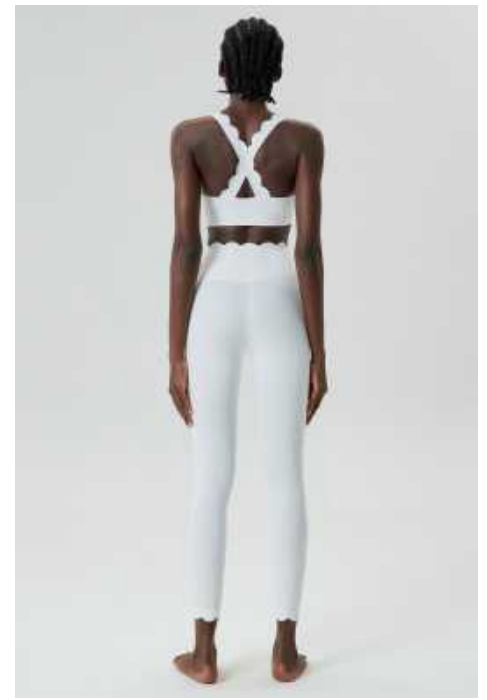

discription **leeting**

details S-XL

12 colors as Almond Aman
Moonlight Purple/Coral Jade/
black/Dark Pink/Distilled
Coffee/Fairy White/Forest
Green/Juniper Green/Lorax
Red/Night sky blue/Wild berry
red/Yuehuei Purple

Picture

LP447 Size Information(cm)

Size	Length	1/2 Waist	1/2 Thigh Circumferenc	1/2 Hip
S	83	27.5	21	34
M	85	29.5	22	36
L	87	31.5	23	38
XL	89	33.5	24	40

Notice:Size may be 2 cm/1 inch inaccuracy due to hand measure.
These measurements are as a guide to help you select the correct size.
Please take your own measurements and choose your size accordingly.

Sample cost:25 $

style: LP447

composition: 75%Nylon/
25%Spandex (Lycra)

COLOUR