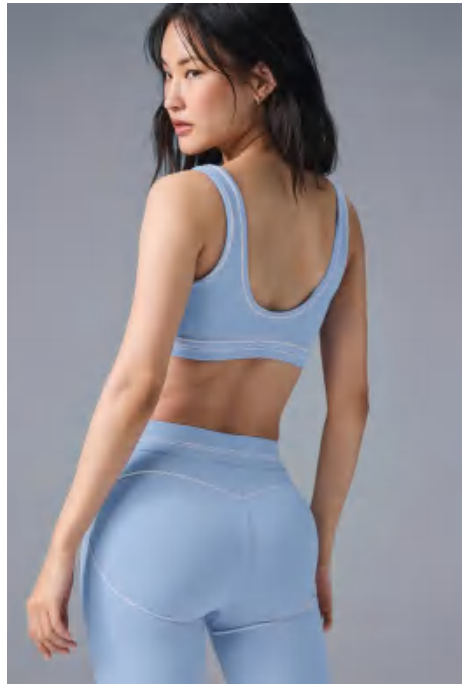

composition: 75%nylon/25%Spandex

2507 (black)

2507 (blue)

2507 (pink)

2507 (white)

Picture

discription

yoga bra+pants