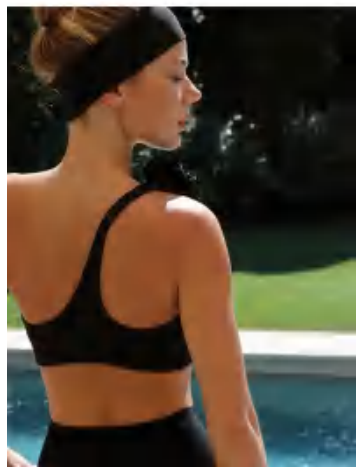

Matching set
CK7703、DQ7703

Sample cost:10\$

style: 7703

composition: 75%nylon/25%Spandex

7703 (Blue)
(bra)

7703 (black)
(bra)

7703 (Ivory)
(bra)

discription