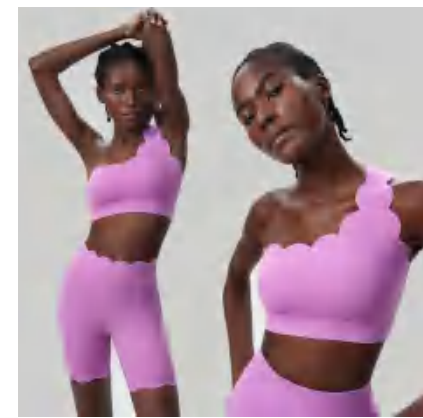

Sample cost: 22 $

details

S-XL
8 colors as
Aman Moonlight
Purple/Black/Distilled Coffee/Fairy
white/Juniper Green/Lorax Red/Wild
berry red/Peral Purple

style: YB438+LPH456

composition:
75%nylon/25%spandex

Picture