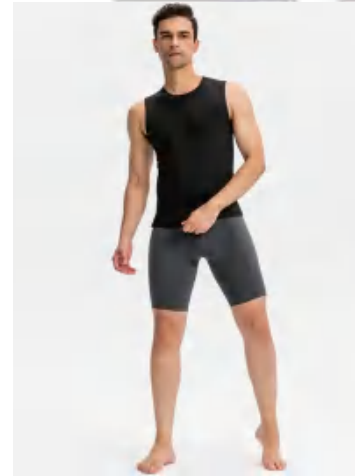

11407 Size Information(cm)

Size	Length	1/2 Waist	1/2 Hip	1/2 Hip
S	43	32	40	18.75
M	44	34	42	19.5
L	45	36	44	20.25
XL	46	38	46	21
XXL	47	40	48	21.75

Notice:Size may be 2 cm/1 inch inaccuracy due to hand measure.
These measurements are as a guide to help you select the correct size.
Please take your own measurements and choose your size accordingly.