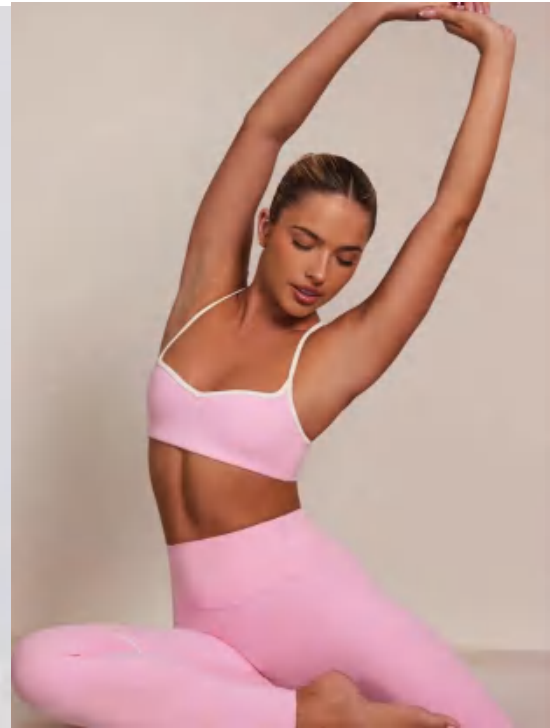

discription

yoga bra

price

details

S-XL
5colors as
black/Burgundy/Chestnut/Lotus
root pink/Big red

Picture