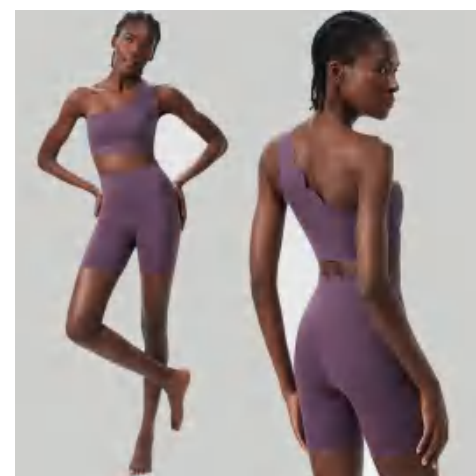

Sample cost: 22 $

details

S-XL
8 colors as
Aman Moonlight
Purple/Black/Distilled Coffee/Fairy
white/Juniper Green/Lorax Red/Wild
berry red/Peral Purple

style: YB438+LPH456

composition:
75%nylon/25%spandex

Picture