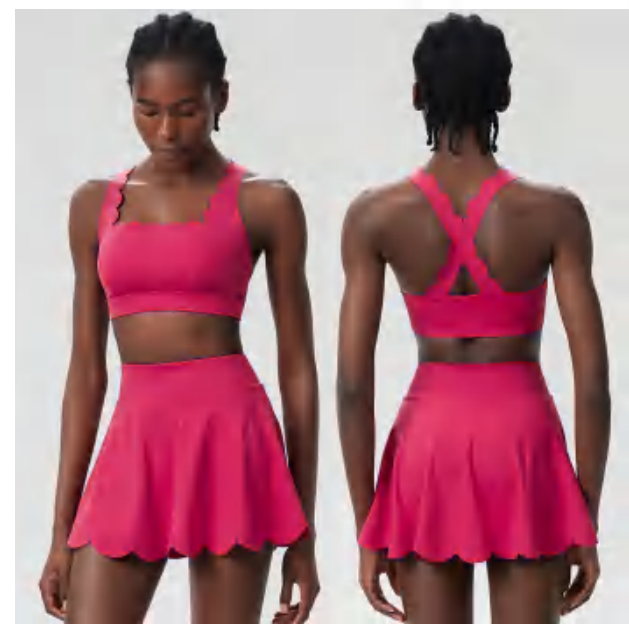

Inside:

31%COOLMAX/61%Polyester/8%Spandex

Picture

discription

Sports bra +Shorts

details

S-XL
9 colors as
Aman Moonlight Purple/Black/Coral Jade/Distilled
Coffee/Fairy white/Juniper Green/Lorax Red/Wild
berry red/Peral Purple