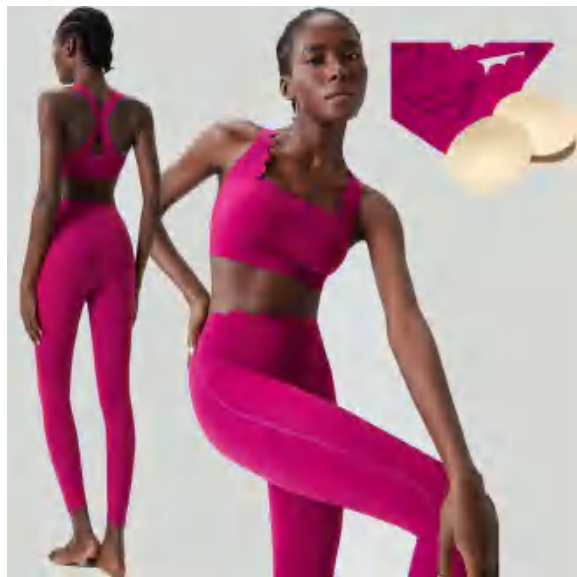

discription

Bra+Skirt

Sample cost:25$

style: YB417+LP447

composition: 75%nylon/25%spandex

details

S-XL
12 colors as
Aman Moonlight Purple/Black/Coral
Jade/Distilled Coffee/Fairy
white/Juniper Green/Lorax Red/Wild
berry red/Peral Purple

YB417 Bra Size Information(cm)

Size	Length	1/2 Upper Bust	1/2 Lower Bust
S	27	33	30
M	28	35	32
L	29	37	34
XL	30	39	36

Notice:Size may be 2 cm/1 inch inaccuracy due to hand measure.
These measurements are as a guide to help you select the correct size.
Please take your own measurements and choose your size accordingly.

LP447 Size Information(cm)

Size	Length	1/2 Waist	1/2 Thigh Circumferenc	1/2 Hip
S	83	27.5	21	34
M	85	29.5	22	36
L	87	31.5	23	38
XL	89	33.5	24	40

Notice:Size may be 2 cm/1 inch inaccuracy due to hand measure.
These measurements are as a guide to help you select the correct size.
Please take your own measurements and choose your size accordingly.

Picture