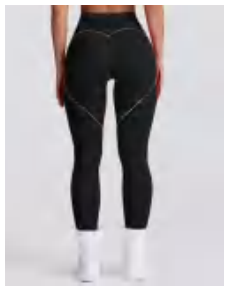

discription

yoga bra

WX25118 Size Information(cm)

Size	Length	1/2 Bust	1/2 Waist
S	18.5	35	29
M	19.5	37	31
L	20.5	39	33
XL	21.5	41	35

Notice:Size may be 2 cm/1 inch inaccuracy due to hand measure
These measurements are as a guide to help you select the correct size.
Please take your own measurements and choose your size accordingly.

Matching set
CK25118、DK25118

Sample cost:10$

details

S-XL
5colors as
black/Burgundy/Chestnut/Lotus root
pink/Big red

style: WX25118

composition: 75%nylon/25%Spandex

Picture