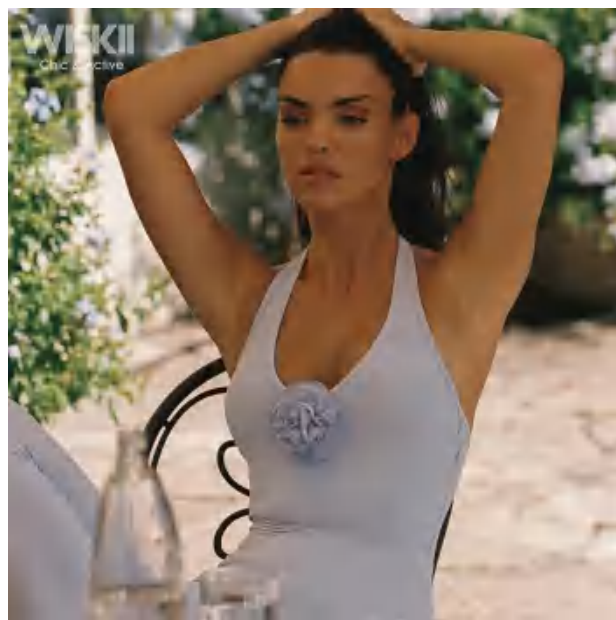

details

S-XL
3 colors as black/blue/ivory

composition: 75%nylon/25%Spandex

DESIGN DETAILS

COLOURS

Picture

discription

yoga sets