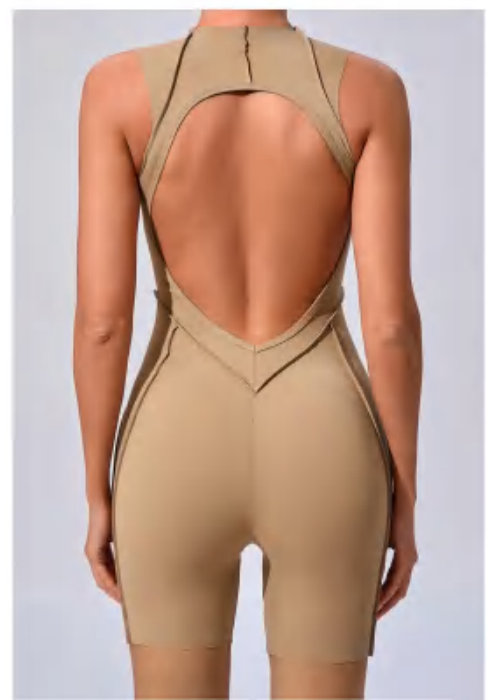

MORE COLORS |