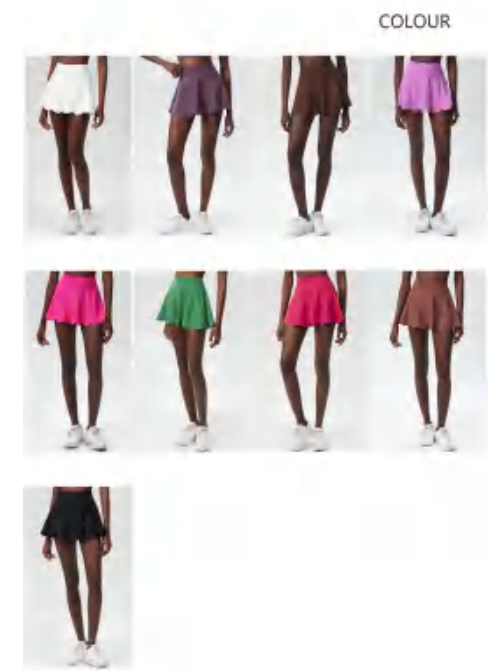

details

S-XL
9 colors as
Aman Moonlight Purple/Black/Coral
Jade/Distilled Coffee/Fairy
White/Juniper Green/Lorax Red/Wild
berry red/Yuehuei Purple

SP466 Size Information(cm)

Size	Length	1/2 Hip	1/2 Waist	Inside Length
S	34	33	28	8
M	35	35	30	8
L	36	37	32	8
XL	37	39	34	8

Notice: Size may be 2 cm/1 inch inaccuracy due to hand measure.
These measurements are as a guide to help you select the correct size.
Please take your own measurements and choose your size accordingly.

Sample cost:15 $

style: SP466

composition: Outside:
75%Nylon/25%Spandex (Lycra)
Inside:
31%COOLMAX/61%Polyester/8%Spandex

Picture