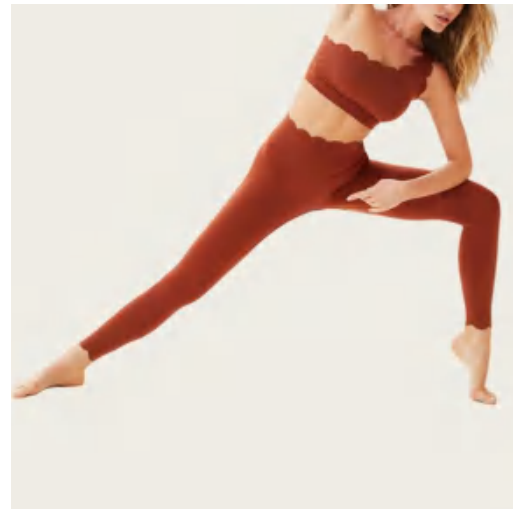

Sample cost:25 \$

style: 202409

composition: 75%nylon+25%spandex

discription **Top+legging**

details S-XL
8 colors as pink/white/light blue/taro purple/green olive/Almond Butter/Coconut Brown/Almond Butter