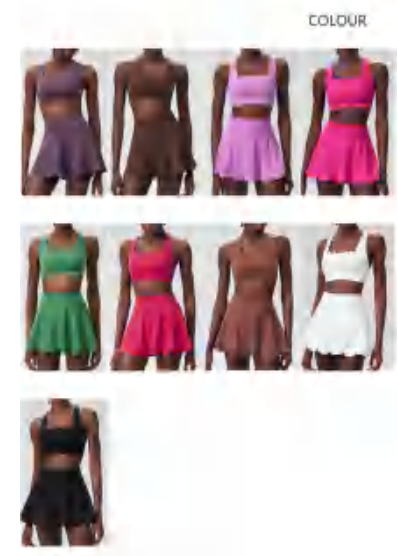

Inside:

31%COOLMAX/61%Polyester/8%Spandex

Picture

discription

Sports bra +Shorts

details

S-XL
9 colors as
Aman Moonlight Purple/Black/Coral Jade/Distilled
Coffee/Fairy white/Juniper Green/Lorax Red/Wild
berry red/Peral Purple