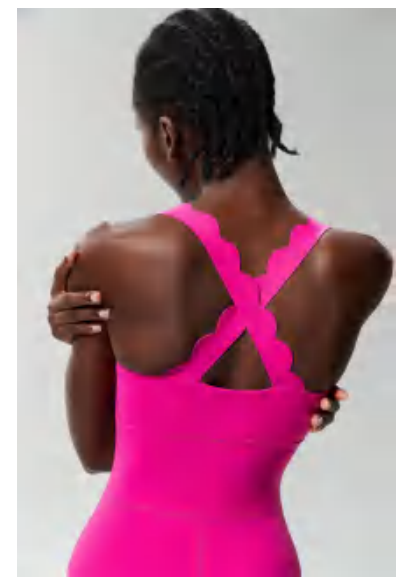

Sample cost:20 \$

details

S-XL
 7 colors as
 Black/Blue Carpet Purple/Cinnamon
 Tea Brown/Distilled Coffee/Forest
 Green/Lorax Red/Nightingale Purple

style: LT485

composition: 75%Nylon/25%Spandex (Lycra)

Picture