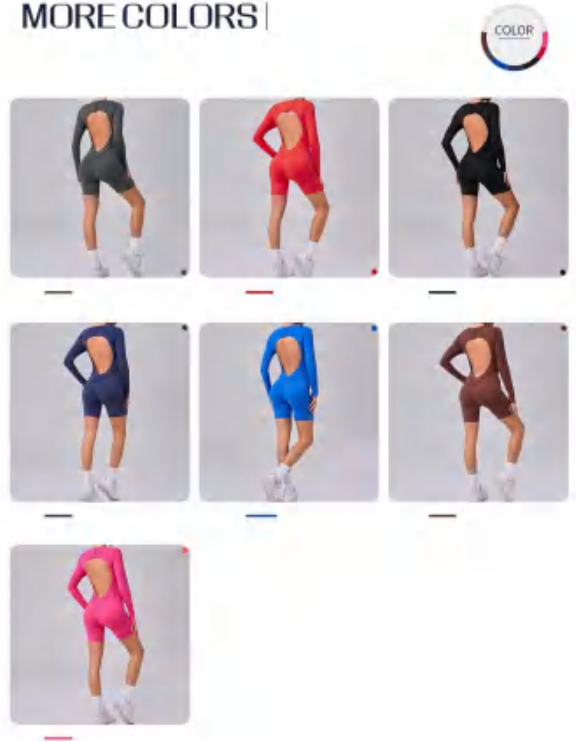

Sample cost:15$

style: 24102

composition: 78%nylon+22%spandex

MORE COLORS |