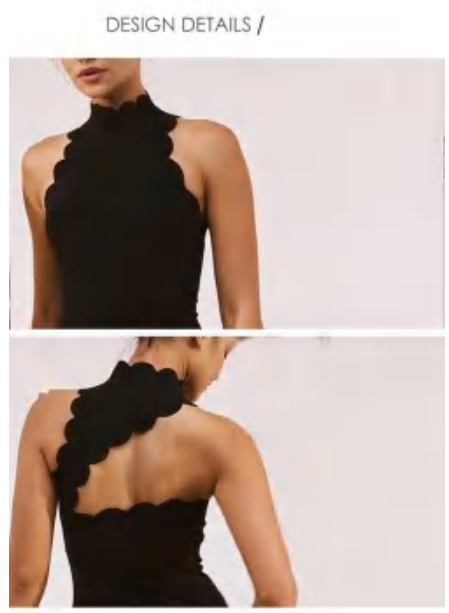

Sample cost:25\$

details

S-XL
4 colors as black/Ballet pink/ivory/sage

style: 25120

composition: 75%nylon/25%Spandex

COLOURS

Picture

discription