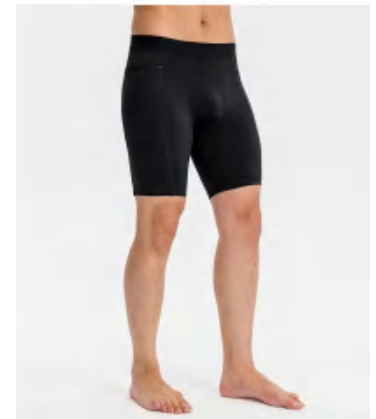

11407 Size Information(cm)

Size	Length	1/2 Waist	1/2 Hip	1/2 Hip
S	43	32	40	18.75
M	44	34	42	19.5
L	45	36	44	20.25
XL	46	38	46	21
XXL	47	40	48	21.75

Notice:Size may be 2 cm/1 inch inaccuracy due to hand measure.
These measurements are as a guide to help you select the correct size.
Please take your own measurements and choose your size accordingly.