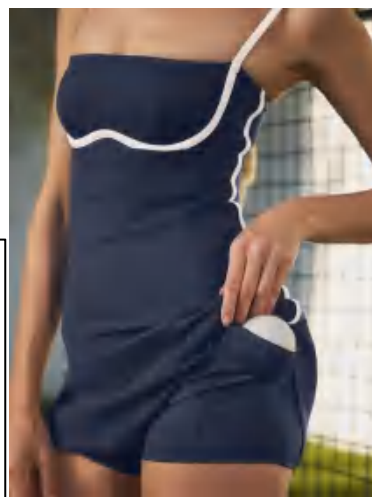

discription

yoga top

Sample cost:20$

details

S-XL
4 colors as black/Lemon Yellow/Light Pink/White

style: 25104

composition: 75%nylon/25%Spandex

Picture