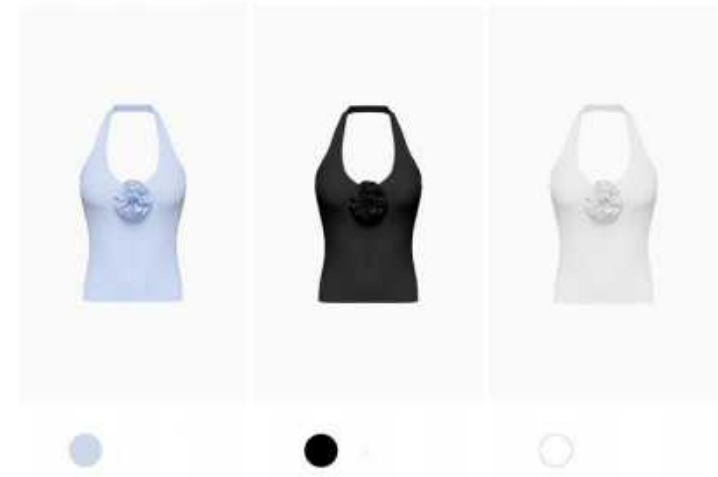

details

S-XL
3 colors as black/blue/ivory

composition: 75%nylon/25%Spandex

DESIGN DETAILS

COLOURS

Picture

discription

yoga sets