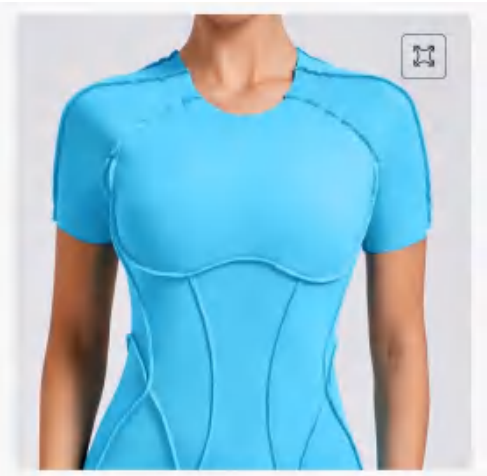

discription

jumpsuit

details

S-L
11 colors

Picture