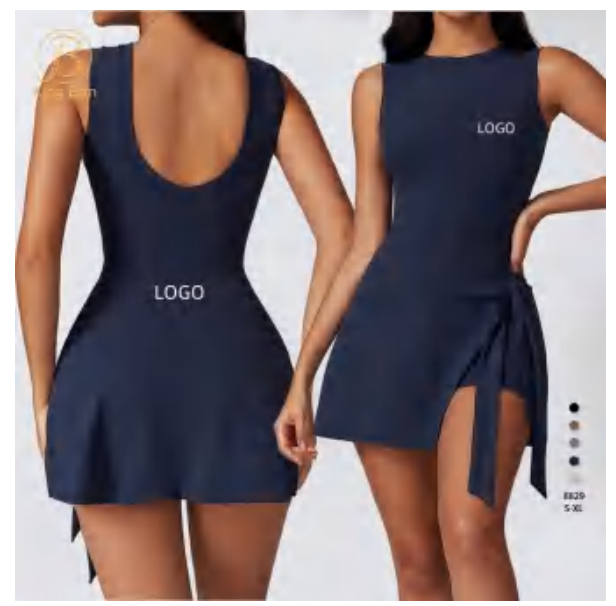

Sample cost:25\$

style: 8829

details

S-XL
 5 colors as Barbie Badge
 Blue/black/Oatmea/Mocha
 Brown/Rhino Gray

composition: 75%nylon/25%Spandex

Picture

discription

Tennis dress