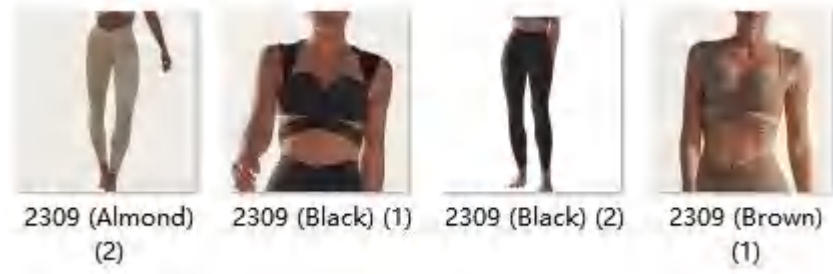

Size	Length	1/2 Waist	1/2 Hip
S	88	26	36
M	90	30	38
L	92	32	40
XL	94	34	42

Notice:Size may be 2 cm/1 inch inaccuracy due to hand measure.
These measurements are as a guide to help you select the correct size.
Please take your own measurements and choose your size accordingly.