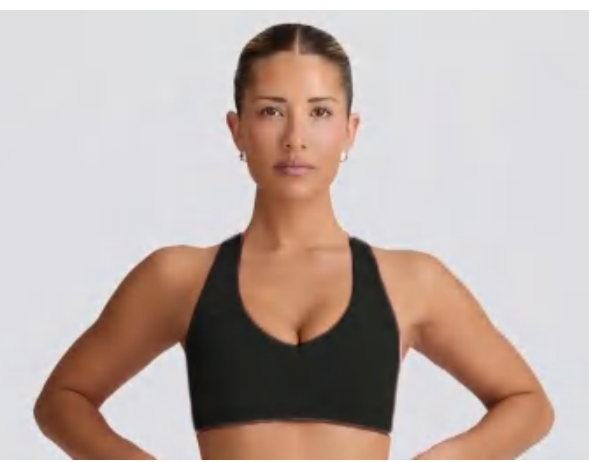

Matching set
CK25118、DK25118

Sample cost:10\$

details

S-XL
5colors as
black/Burgundy/Chestnut/Lotus root
pink/Big red

style: WX25118

composition: 75%nylon/25%Spandex

Picture

discription