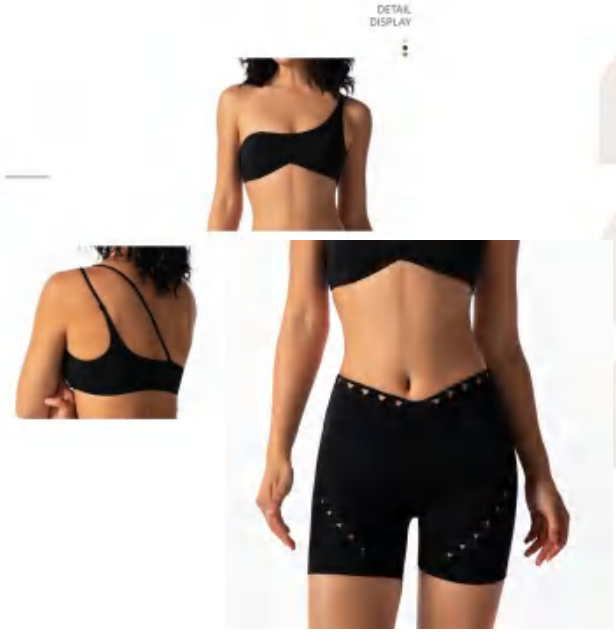

discription **yoga bra+ yoga shorts+yoga pants**

details **S-XL**
7 colors as Barbie Pink/black/Bright Green/Light Blue/Light Gray/Matte Brown/White

Picture

Sample cost:30$

style: 202326

composition: 75%nylon/25%Spandex

WX202326 Size Information(cm)

Size	Length	1/2 Bust	1/2 Waist
S	28.3	33	30
M	29	35	32
L	29.7	37	34
XL	30.4	39	36

Notice Size may be 2 cm/1 inch inaccuracy due to hand measure. These measurements are as a guide to help you select the correct size. Please take your own measurements and choose your size accordingly.

CK202326 Size Information(cm)

Size	Length	1/2 Waist	1/2 Hip
S	85	28	36
M	87	30	36
L	89	32	40
XL	91	34	42

Notice Size may be 2 cm/1 inch inaccuracy due to hand measure. These measurements are as a guide to help you select the correct size. Please take your own measurements and choose your size accordingly.

DK202326 Size Information(cm)

Size	Length	1/2 Waist	1/2 Hip
S	34	28	36
M	35	30	36
L	36	32	40
XL	37	34	42

Notice Size may be 2 cm/1 inch inaccuracy due to hand measure. These measurements are as a guide to help you select the correct size. Please take your own measurements and choose your size accordingly.