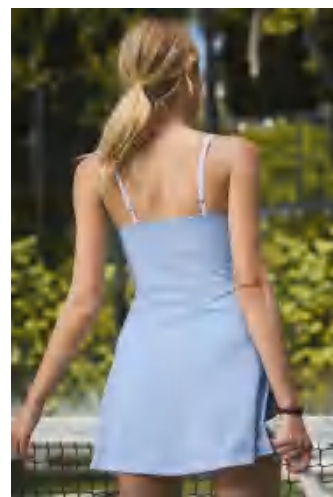

discription

yoga top

Sample cost:20$

details

S-XL
4 colors as black/Lemon Yellow/Light Pink/White

style: 25104

composition: 75%nylon/25%Spandex

Picture