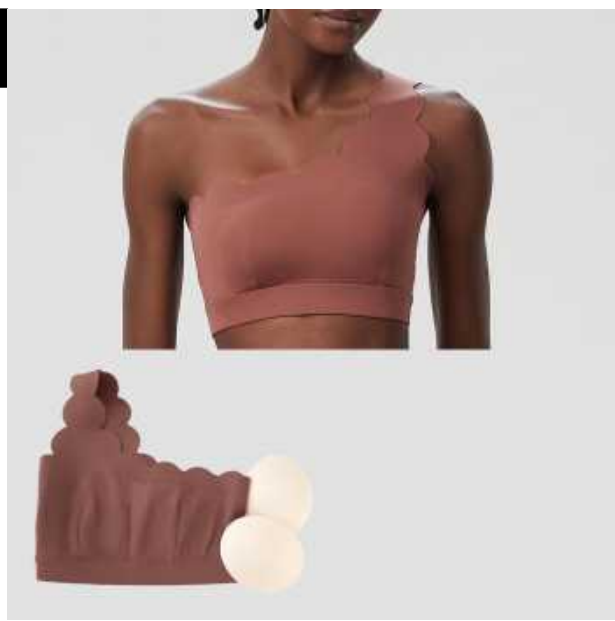

details

S-XL
9 colors as
Aman Moonlight Purple/Black/Coral Jade/Distilled
Coffee/Fairy white/Juniper Green/Lorax Red/Wild
berry red/Peral Purple

YB438 Bra Size Information(cm)

Size	Left Length	1/2 Upper Bust	1/2 Lower Bust
S	34	32	30
M	34	34	32
L	35	36	34
XL	35	38	36

Notice:Size may be 2 cm/1 inch inaccuracy due to hand measure.
These measurements are as a guide to help you select the correct size.
Please take your own measurements and choose your size accordingly.

Sample cost:28 $

style: YB417+SP466

composition:
75%nylon/25%spandex

Picture