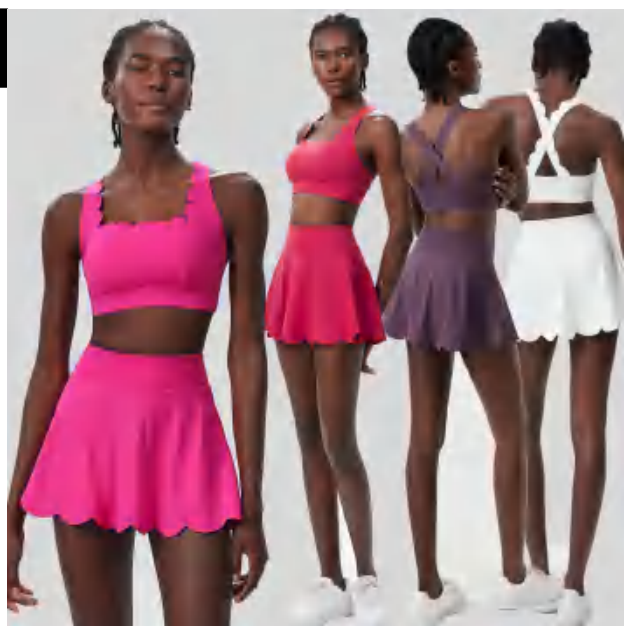

Inside:

31%COOLMAX/61%Polyester/8%Spandex

Picture

discription

Sports bra +Shorts

details

S-XL
9 colors as
Aman Moonlight Purple/Black/Coral Jade/Distilled
Coffee/Fairy white/Juniper Green/Lorax Red/Wild
berry red/Peral Purple