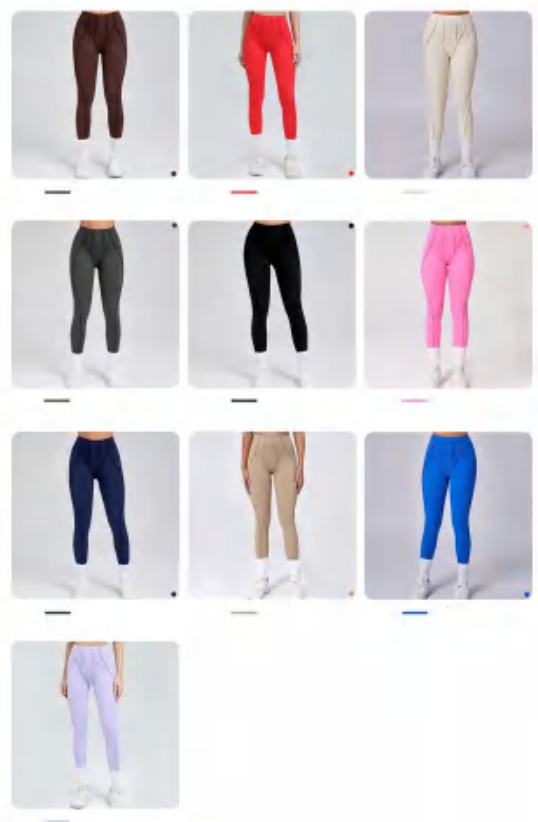

discription

leggings

details

S-L
10 colors

Picture

87652 Size Information(cm)

Size	Pants Length	1/2 Waist	1/2 Hip
S	92	29	35
M	93	31	37
L	94	33	39

Notice:Size may be 2 cm/1 inch inaccuracy due to hand measure. These measurements are as a guide to help you select the correct size. Please take your own measurements and choose your size accordingly.

matching sets

Sample cost:10$

style: 87652

composition:
78%nylon+22%spandex