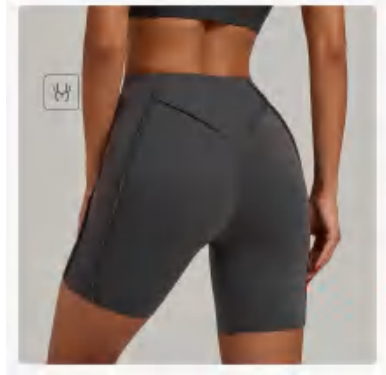

style: 86040+26080

composition:
78%nylon+22%spandex

discription

leggings

details

S-L
10 colors

Picture

87652 Size Information(cm)