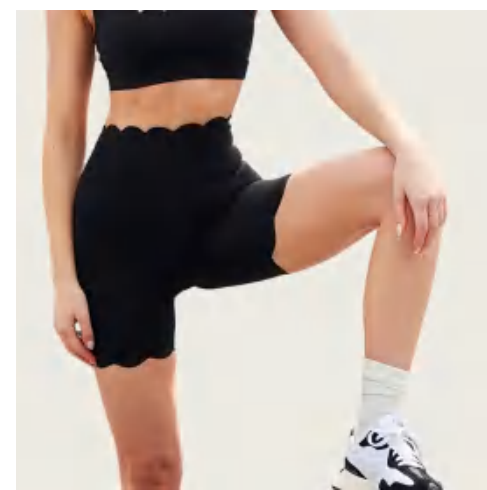

Sample cost:30 \$

style: 8811

composition:
75%nylon+25%spandex

discription

Sports bra +Shorts

details

S-XL
2 colors as
Black/White

Picture