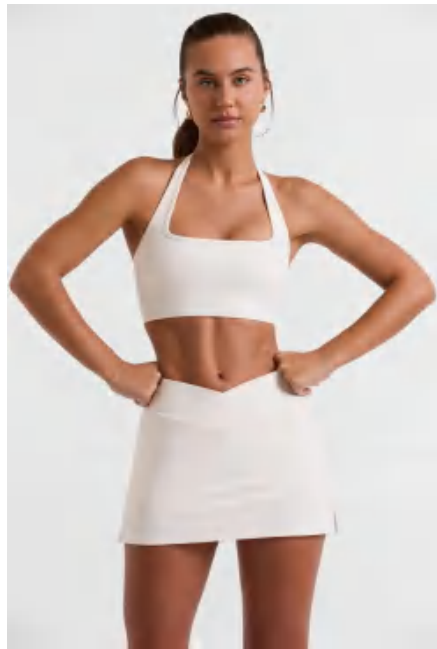

discription

yoga bra+yoga skirt

details

S-XL
2colors as black/White

Picture