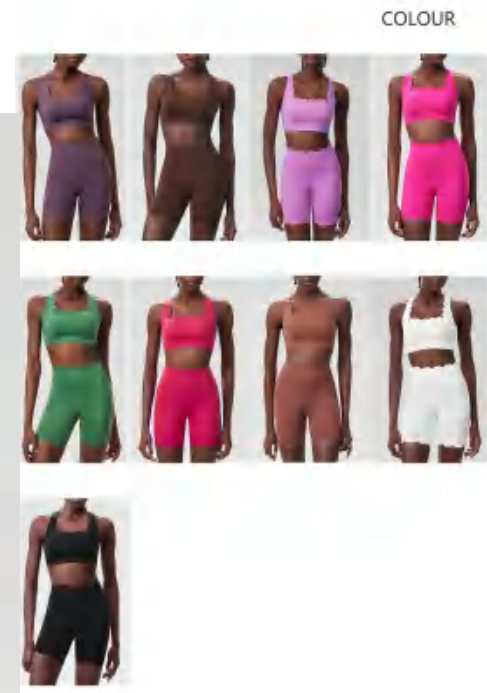

Sample cost:28 $

style: YB417+LPH456

composition:
75%nylon+25%spandex