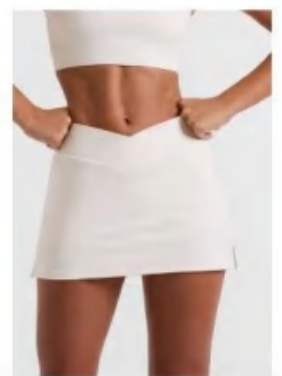

Sample cost:20\$

style: WX25117+DQ25117

composition: 75%nylon/25%Spandex

discription

yoga bra+yoga pants

WX25113 Size Information(cm)

Size	Length	1/2 Bust	1/2 Waist	Sleeve Length	Shoulder Width
S	35.5	35	28	58.5	34
M	36.5	37	30	59.5	35
L	37.5	39	32	60.5	36
XL	38.5	41	34	61.5	37