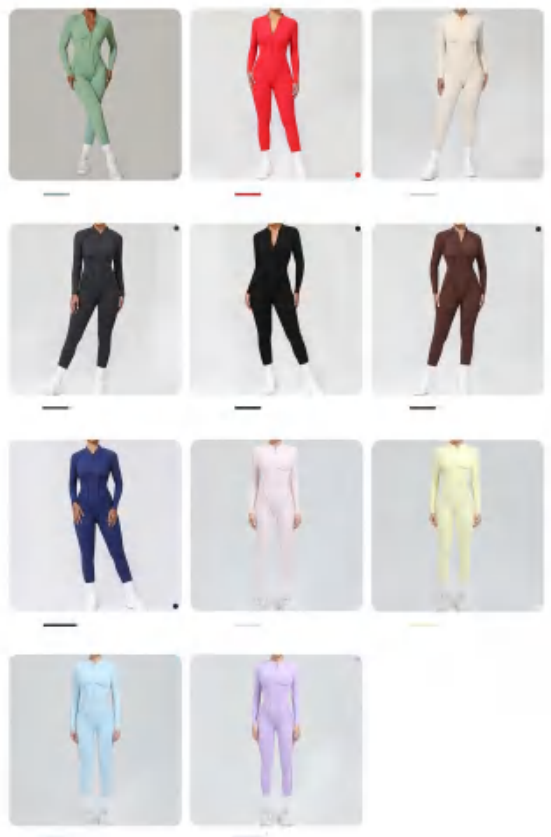

discription

long sleeve jumpsuit

details

S-L
11colors

Picture

25633 Size Information(cm)

Size	Length	1/2 Waist	1/2 Hip	1/2 Bust
S	125	27	39	35
M	126	29	41	37
L	127	31	43	39

Notice:Size may be 2 cm/1 inch inaccuracy due to hand measure.
These measurements are as a guide to help you select the correct size.
Please take your own measurements and choose your size accordingly.

Sample cost:20$

style: 25633

composition: 78%nylon+22%spandex