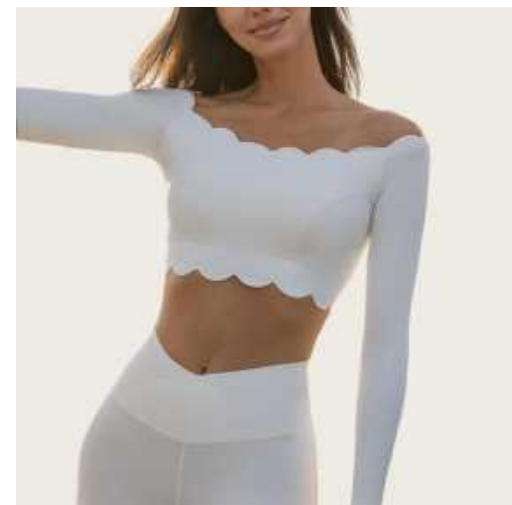

Sample cost:28 \$

style: 8809+CK8809

composition:
75%nylon+25%spandex

discription

Sports bra +Pants

details

S-XL
6 colors as
Barbie Pink/Black/Cocoa/Matcha/Sunset
Orange/White

Picture