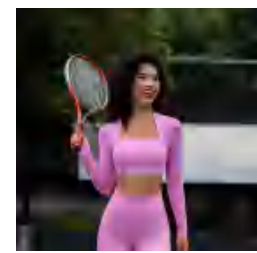

Sample cost:28 \$

style: 8810+DK202410

composition:
75%nylon+25%spandex

discription

Sports bra +Pants

details

S-XL
7 colors as
Sage/ Barbie Pink/Black/Cocoa/Matcha/Sunset
Orange/White

Picture