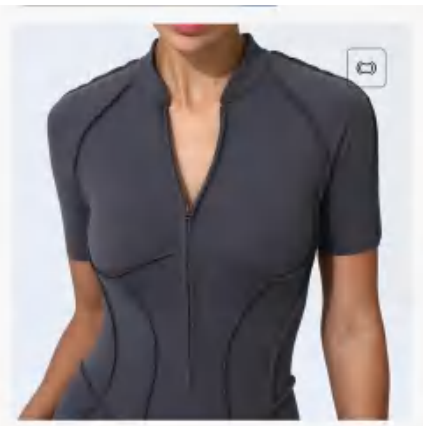

discription

jumpsuit

details

S-L
6 colors

Picture

26501 Size Information(cm)

Size	Length	1/2 Waist	1/2 Hip	1/2 Bust
S	86	27	39	35
M	87	29	41	37
L	88	31	43	39

Notice:Size may be 2 cm/1 inch inaccuracy due to hand measure.
These measurements are as a guide to help you select the correct size
Please take your own measurements and choose your size accordingly.

Sample cost:15$

style: 26501

composition:
78%nylon+22%spandex