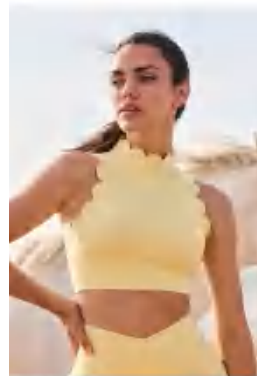

Sample cost:25 \$

style: 8814

composition:
75%nylon+25%spandex

Picture

discription

Sports bra +Pants

details

S-XL
5 colors as
Barbie Pink/BLACK/Cinnamon Brown/Cocoa/Forest
Green/WHITE