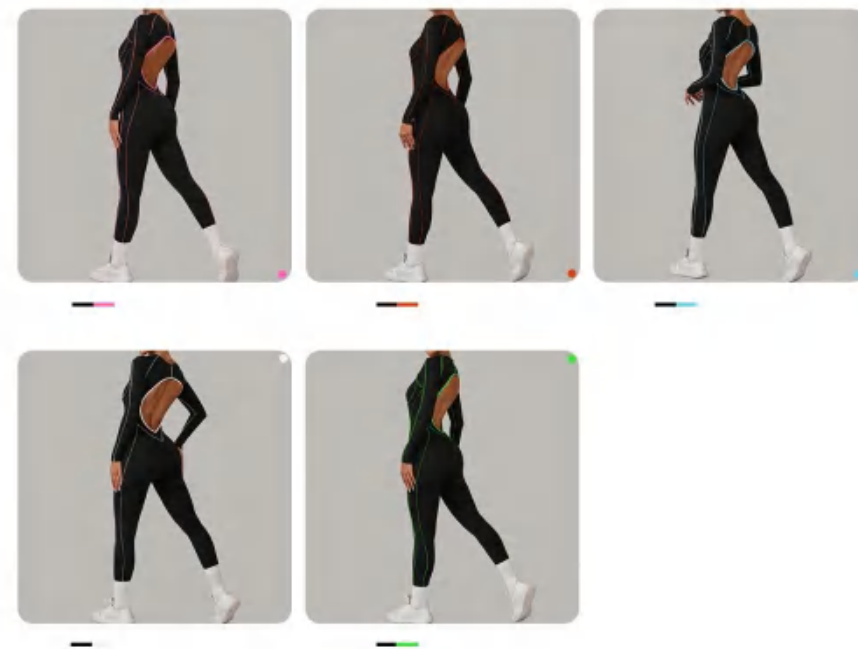

discription

jumpsuit

details

S-L
7colors

Picture

1033 Size Information(cm)

Size	Length	1/2 Waist	1/2 Hip	1/2 Bust
S	124	27	36	35
M	125	29	38	37
L	126	31	40	39

Notice: Size may be 2 cm/1 inch inaccuracy due to hand measure. These measurements are as a guide to help you select the correct size. Please take your own measurements and choose your size accordingly.

Sample cost:20$

style: 1033

composition: 78%nylon+22%spandex