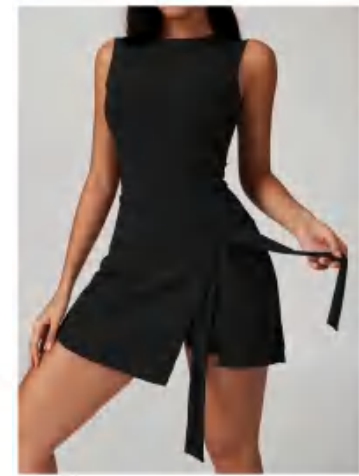

Sample cost:25\$

style: 8829

details

S-XL
 5 colors as Barbie Badge
 Blue/black/Oatmea/Mocha
 Brown/Rhino Gray

composition: 75%nylon/25%Spandex

Picture

discription

Tennis dress