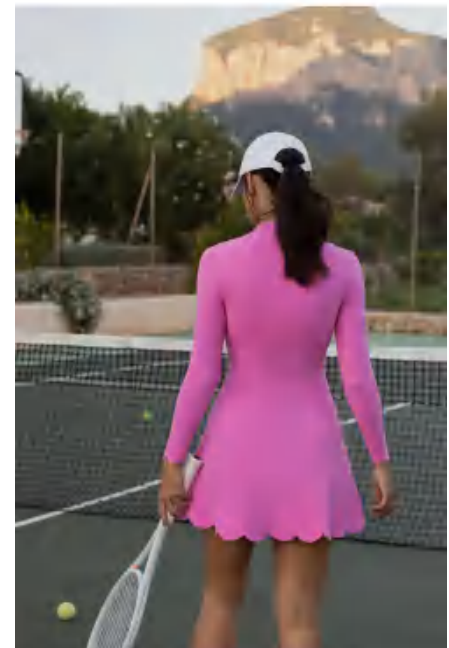

discription

Tennis dress

details

S-XL
4 colors as Barbie
Pink/black/Ivory/Matcha

Picture

8822 Size Information(cm)