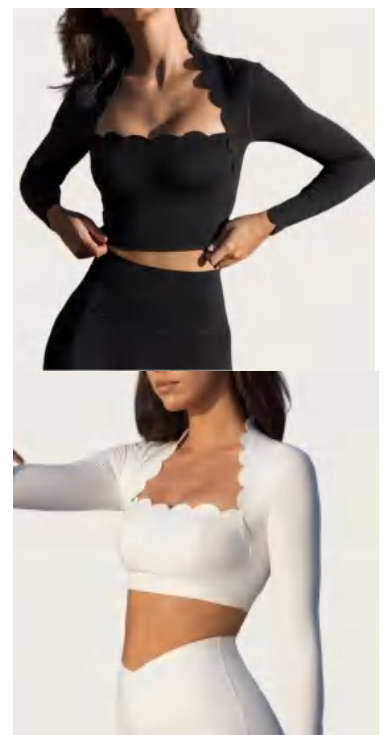

Sample cost:30 \$

style: 8811

composition:
75%nylon+25%spandex

discription

Sports bra +Shorts

details

S-XL
2 colors as
Black/White

Picture