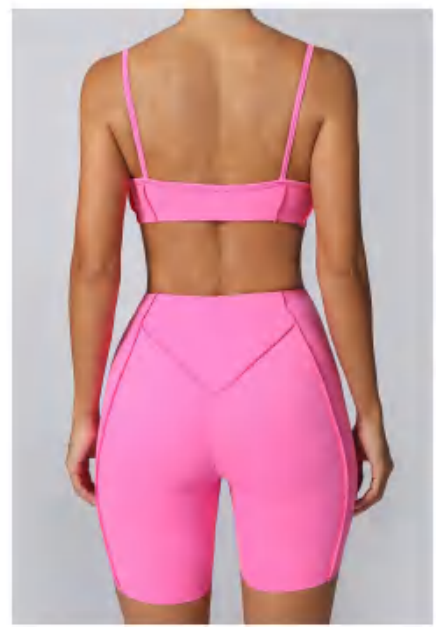

style: 86040+26080

composition:
78%nylon+22%spandex

discription

leggings

details

S-L
10 colors

Picture

87652 Size Information(cm)