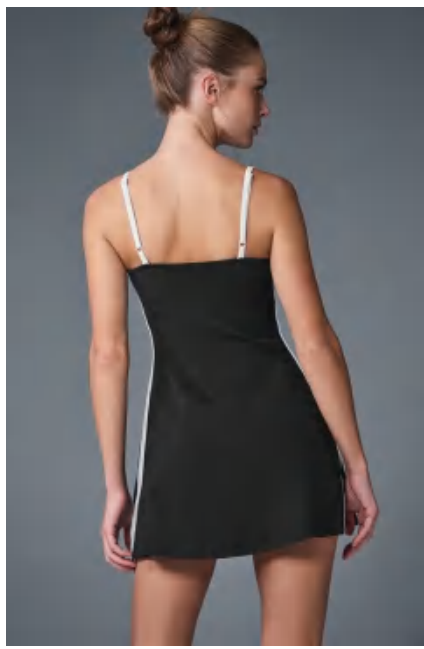

details

S-XL
4 colors as black/Lemon Yellow/Light Pink/White

style: 25104

composition: 75%nylon/25%Spandex

Picture

25104 (black)

25104 (light blue)

25104 (navy blue)