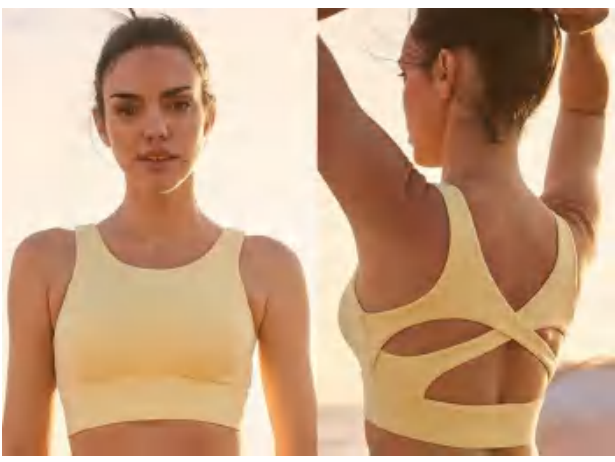

composition: 75%nylon/25%Spandex

Picture

25102 (black)
(1)

25102 (black)
(2)

25102 (Lemon
Yellow) (1)

25102 (Lemon
Yellow) (2)

25102 (Light
Pink) (1)

25102 (Light
Pink) (2)