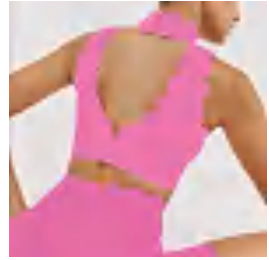

Sample cost:25 \$

style: 8814

composition:
75%nylon+25%spandex

Picture

discription

Sports bra +Pants

details

S-XL
5 colors as
Barbie Pink/BLACK/Cinnamon Brown/Cocoa/Forest
Green/WHITE