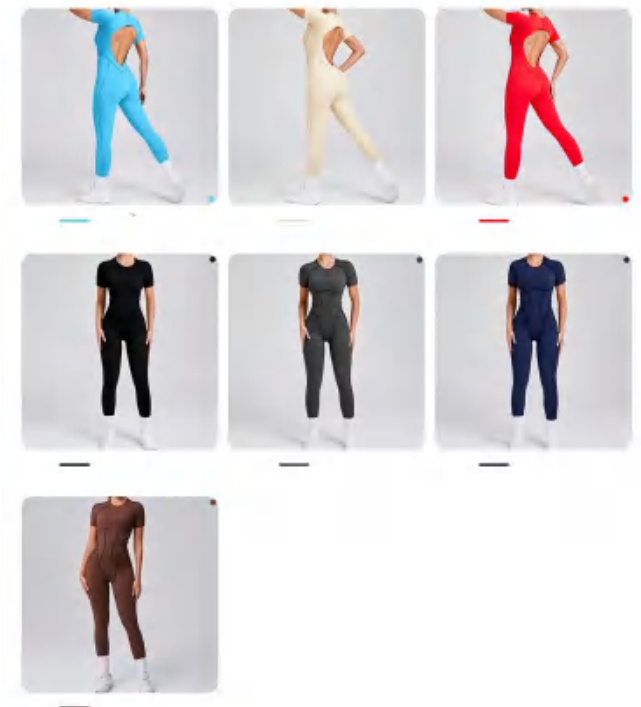

discription

jumpsuit

details

S-L
11 colors

Picture

88201 Size Information(cm)

Size	Length	1/2 Waist	1/2 Hip	1/2 Bust
S	124	28	36	35
M	125	30	38	37
L	126	32	40	38

Notice:Size may be 2 cm/1 inch inaccuracy due to hand measure.
These measurements are as a guide to help you select the correct size.
Please take your own measurements and choose your size accordingly.

Sample cost:10$

style: 88201

composition:
78%nylon+22%spandex