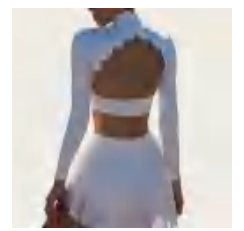

Sample cost:30 \$

style: 8811

composition:
75%nylon+25%spandex

discription

Sports bra +Shorts

details

S-XL
2 colors as
Black/White

Picture