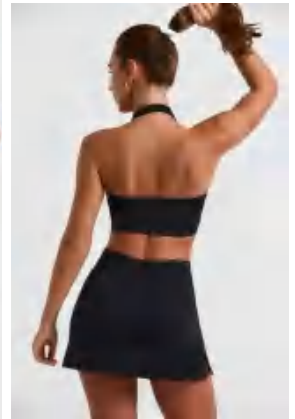

discription

yoga bra+yoga skirt

details

S-XL
2colors as black/White

Picture