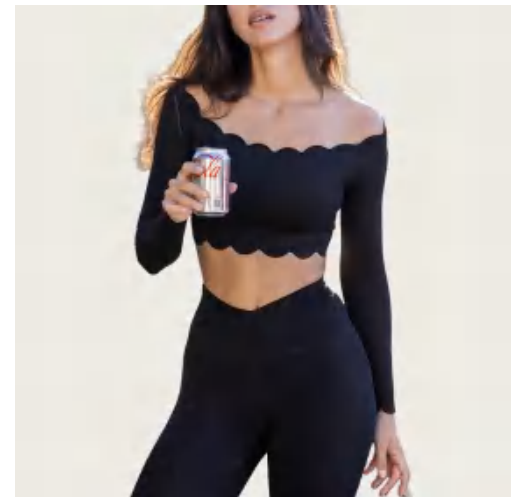

Sample cost:28 \$

style: 8809+CK8809

composition:
75%nylon+25%spandex

discription

Sports bra +Pants

details

S-XL
6 colors as
Barbie Pink/Black/Cocoa/Matcha/Sunset
Orange/White

Picture