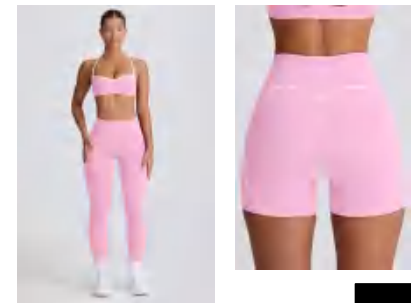

WX25119 Size Information(cm)

Size	Length	1/2 Bust	1/2 Waist
S	18.5	35	29
M	19.5	37	31
L	20.5	39	33
XL	21.5	41	35

Notice:Size may be 2 cm/1 inch inaccuracy due to hand measure
These measurements are as a guide to help you select the correct size.
Please take your own measurements and choose your size accordingly.

Matching set
CK25119、DK25119

Sample cost:10$

style: WX25119

composition: 75%nylon/25%Spandex