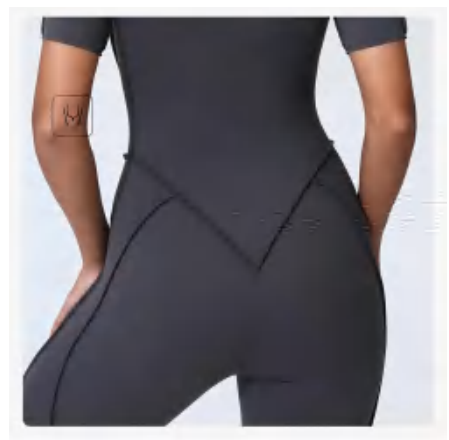

discription

jumpsuit

details

S-L
6 colors

Picture

26501 Size Information(cm)

Size	Length	1/2 Waist	1/2 Hip	1/2 Bust
S	86	27	39	35
M	87	29	41	37
L	88	31	43	39

Notice:Size may be 2 cm/1 inch inaccuracy due to hand measure.
These measurements are as a guide to help you select the correct size
Please take your own measurements and choose your size accordingly.

Sample cost:15$

style: 26501

composition:
78%nylon+22%spandex