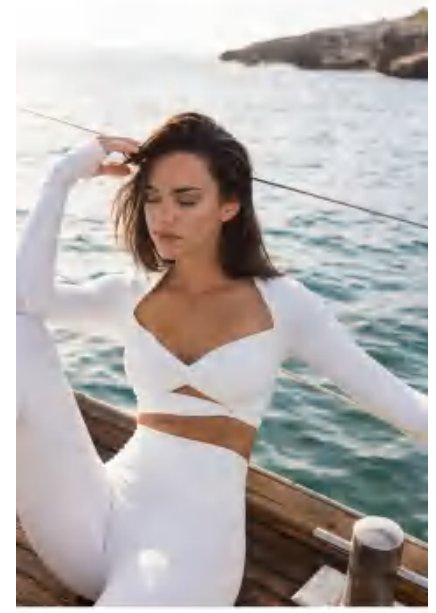

details

S-XL
2colors as black/White/matcha

CK25113 Size Information(cm)

Size	Length	1/2 Waist	1/2 Hip
S	88	28	36
M	90	30	38
L	92	32	40
XL	94	34	42

Notice:Size may be 2 cm/1 inch inaccuracy due to hand measure.
These measurements are as a guide to help you select the correct size.
Please take your own measurements and choose your size accordingly.

style: WX25113+CK25113

composition: 75%nylon/25%Spandex

Picture