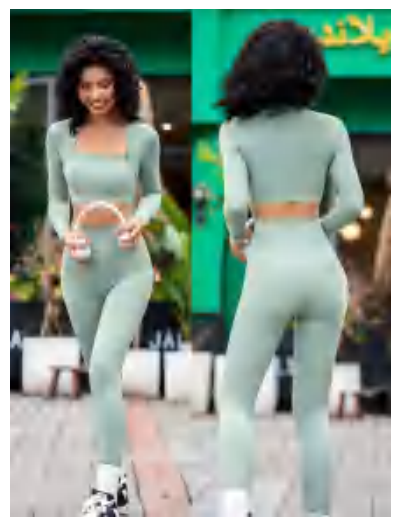

Sample cost:28 \$

style: 8810+DK202410

composition:
75%nylon+25%spandex

discription

Sports bra +Pants

details

S-XL
7 colors as
Sage/ Barbie Pink/Black/Cocoa/Matcha/Sunset
Orange/White

Picture