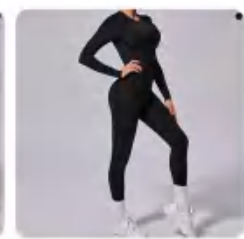

discription

Long-sleeved backless jumpsuit

details

S-L
6colors

Picture

10122 Size Information(cm)

Size	Length	1/2 Waist	1/2 Hip	1/2 Bust
S	124	27	36	35
M	125	29	38	37
L	126	31	40	38

Notice:Size may be 2 cm/1 inch inaccuracy due to hand measure. These measurements are as a guide to help you select the correct size. Please take your own measurements and choose your size accordingly.

Sample cost:20$

style: 10122

composition: 78%nylon+22%spandex

MORE COLORS |