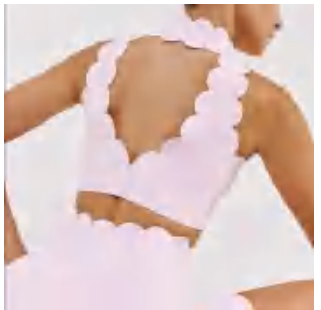

CK8814 Size Information(cm)

Size	Length	1/2 Hip	1/2 Waist
S	88	36	28
M	90	38	30
L	92	40	32
XL	94	42	34

Notice:Size may be 2 cm/1 inch inaccuracy due to hand measure.
These measurements are as a guide to help you select the correct size.
Please take your own measurements and choose your size accordingly.

Sample cost:25 $

style: 8814

composition:
75%nylon+25%spandex

Picture