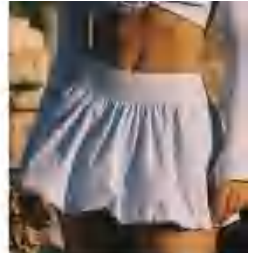

discription

yoga bra

details

S-XL
3 colors as black/blue/ivory

Picture

WX7703 Size Information(cm)

Size	Length	1/2 Bust	1/2 Bottom
S	30	31	29
M	31	33	31
L	32	35	33
XL	33	37	35

Notice Size may be 2 cm/1 inch inaccuracy due to hand measure. These measurements are as a guide to help you select the correct size. Please take your own measurements and choose your size accordingly.

Matching set
CK7703、DQ7703

Sample cost:10$

style: 7703

composition: 75%nylon/25%Spandex