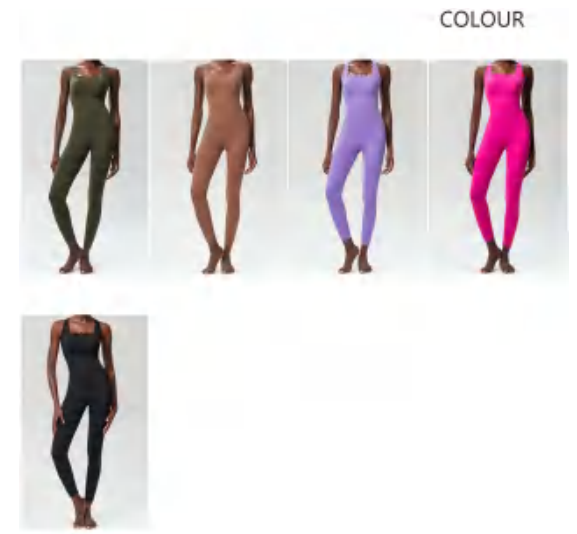

Sample cost:20 \$

details

S-XL
 7 colors as
 Black/Blue Carpet Purple/Cinnamon
 Tea Brown/Distilled Coffee/Forest
 Green/Lorax Red/Nightingale Purple

style: LT485

composition: 75%Nylon/25%Spandex (Lycra)

Picture