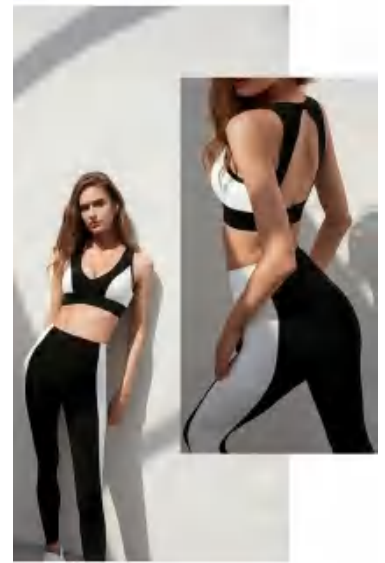

discription

yoga bra+yoga pants

details

S-XL
3 colors as Black and white/Caramel/Lemon yellow

Picture

202418 (Black and white)