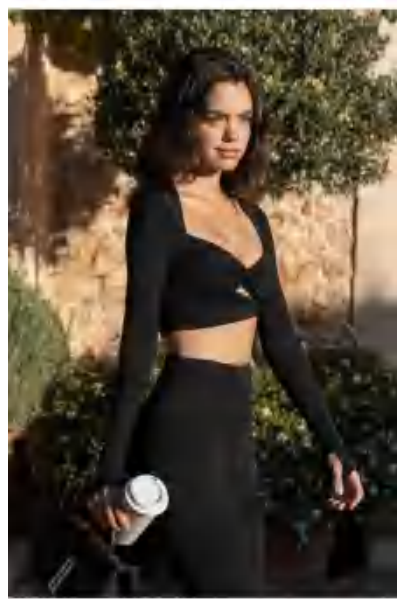

details

S-XL
2colors as black/White/matcha

CK25113 Size Information(cm)

Size	Length	1/2 Waist	1/2 Hip
S	88	28	36
M	90	30	38
L	92	32	40
XL	94	34	42

Notice:Size may be 2 cm/1 inch inaccuracy due to hand measure.
These measurements are as a guide to help you select the correct size.
Please take your own measurements and choose your size accordingly.

style: WX25113+CK25113

composition: 75%nylon/25%Spandex

Picture