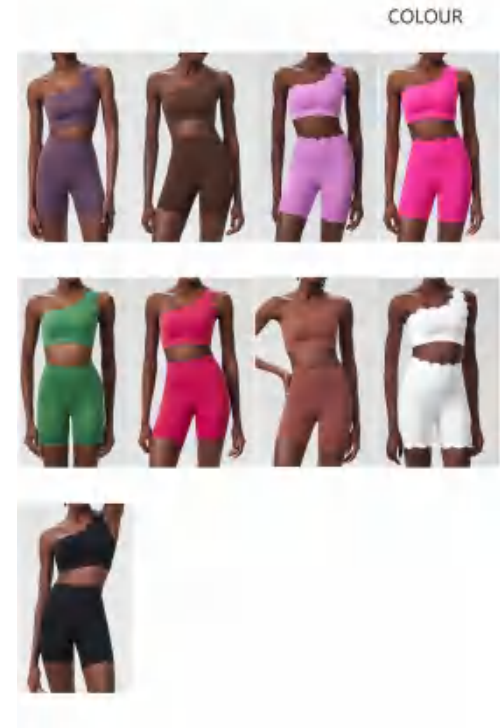

Sample cost: 22 $

details

S-XL
8 colors as
Aman Moonlight
Purple/Black/Distilled Coffee/Fairy
white/Juniper Green/Lorax Red/Wild
berry red/Peral Purple

style: YB438+LPH456

composition:
75%nylon/25%spandex

Picture