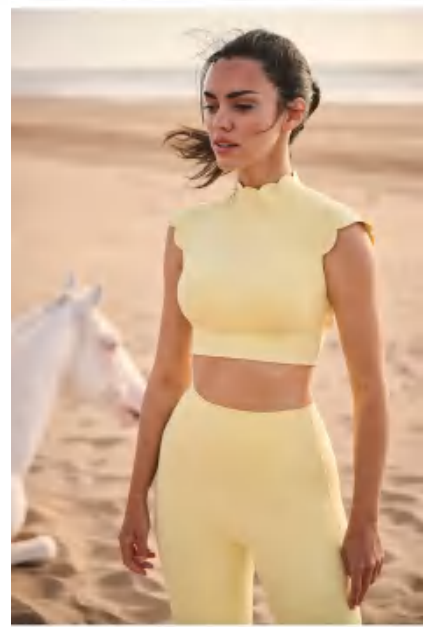

CK8807 Size Information(cm)

Size	Length	1/2 Hip	1/2 Waist
S	88	36	28
M	90	38	30
L	92	40	32
XL	94	42	34

Sample cost:30 $

Picture

style: 8807

composition:
75%nylon/25%spandex

Notice:Size may be 2 cm/1 inch inaccuracy due to hand measure.
These measurements are as a guide to help you select the correct size.
Please take your own measurements and choose your size accordingly