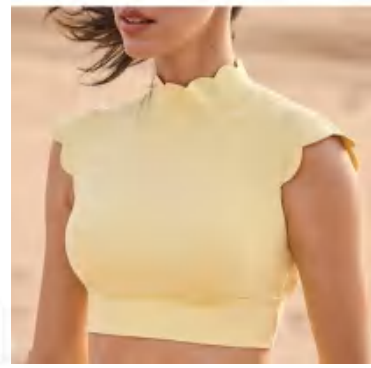

Sample cost:25 \$

style: 8806

composition:
75%nylon/25%spandex

discription

3 pieces Set

8807 Size Information(cm)

Size	Length	1/2 Bust	Shoulder	1/2 Bottom
S	33	33	37	29
M	34	35	38	31
L	35	37	39	33
XL	36	39	40	35