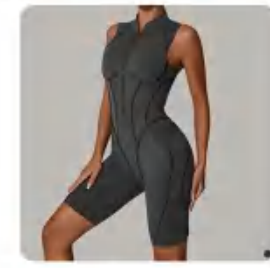

discription

jumpsuit

details

S-L
6 colors

Picture

25700 Size Information(cm)

Size	Length	1/2 Waist	1/2 Hip	1/2 Bust
S	86	27	39	35
M	87	29	41	37
L	88	31	43	39

Notice Size may be 2 cm/1 inch inaccuracy due to hand measure
These measurements are as a guide to help you select the correct size
Please take your own measurements and choose your size accordingly.

Sample cost:15$

style: 25700

composition:
78%nylon+22%spandex

MORE COLORS |