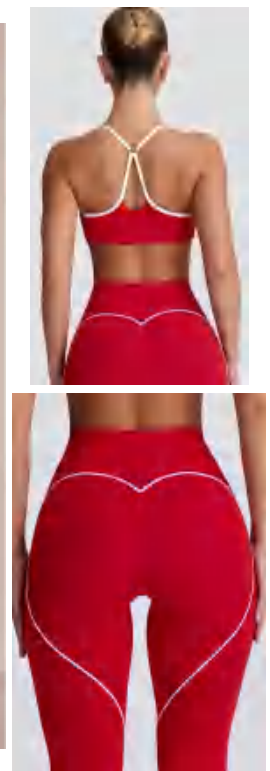

yoga bra

price

details

S-XL
5colors as
black/Burgundy/Chestnut/Lotus
root pink/Big red

Picture

WX25119 Size Information(cm)

Size	Length	1/2 Bust	1/2 Waist
S	18.5	35	29
M	19.5	37	31
L	20.5	39	33
XL	21.5	41	35