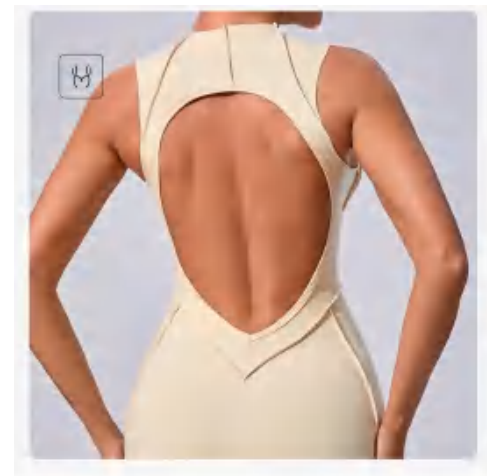

MORE COLORS |