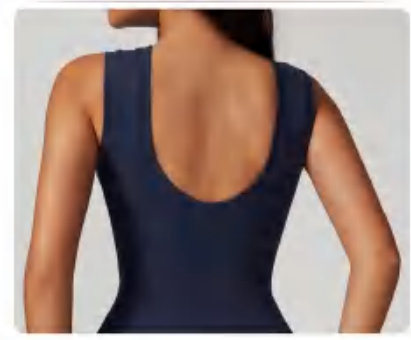

Sample cost:25\$

style: 8829

details

S-XL
 5 colors as Barbie Badge
 Blue/black/Oatmea/Mocha
 Brown/Rhino Gray

composition: 75%nylon/25%Spandex

Picture

discription

Tennis dress