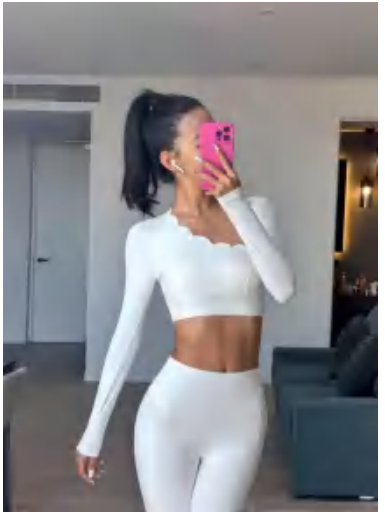

Sample cost:30 \$

style: 8810+CK8810

composition:
75%nylon+25%spandex

discription

Sports bra +Pants

details

S-XL
6 colors as
Barbie Pink/Black/Cocoa/Matcha/Sunset
Orange/White

Picture