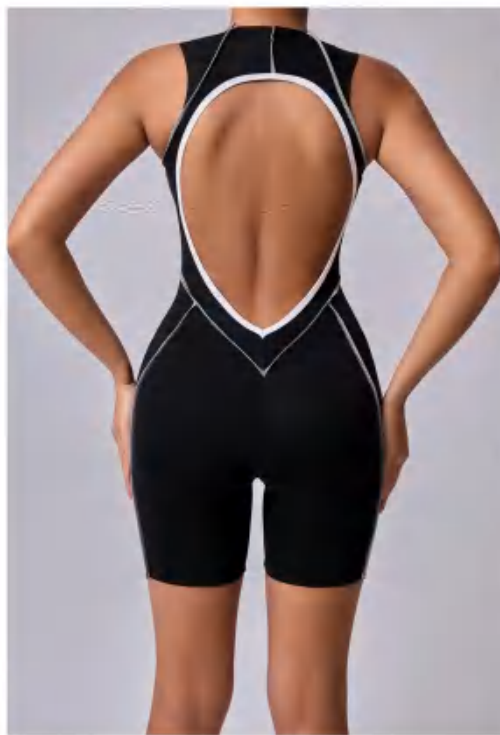

discription

backless jumpsuit

details

S-L
3colors

Picture

11501 Size Information(cm)