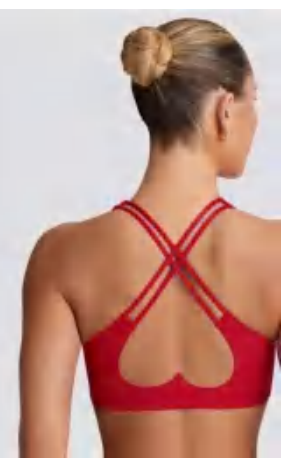

discription

yoga bra

WX25118 Size Information(cm)

Size	Length	1/2 Bust	1/2 Waist
S	18.5	35	29
M	19.5	37	31
L	20.5	39	33
XL	21.5	41	35

Notice:Size may be 2 cm/1 inch inaccuracy due to hand measure
These measurements are as a guide to help you select the correct size.
Please take your own measurements and choose your size accordingly.

Matching set
CK25118、DK25118

Sample cost:10$

details

S-XL
5colors as
black/Burgundy/Chestnut/Lotus root
pink/Big red

style: WX25118

composition: 75%nylon/25%Spandex

Picture