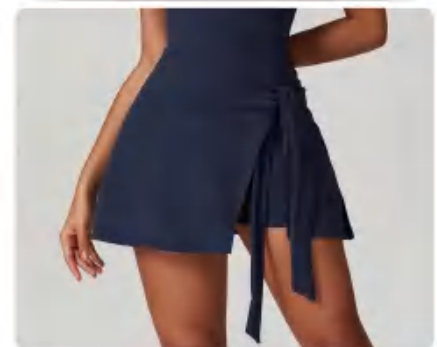

Sample cost:25\$

style: 8829

details

S-XL
 5 colors as Barbie Badge
 Blue/black/Oatmea/Mocha
 Brown/Rhino Gray

composition: 75%nylon/25%Spandex

Picture

discription

Tennis dress