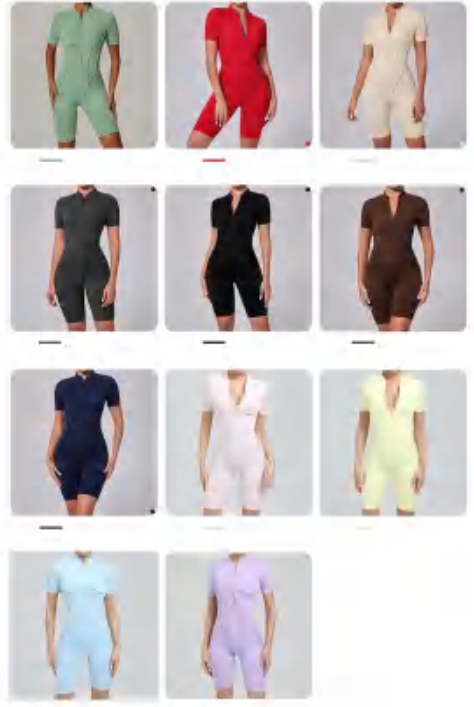

Sample cost:20\$

style: 0113

composition: 78%nylon+22%spandex

MORE COLORS |

discription

Yoga short-sleeved top
without breast pads

details

S-L
7colors