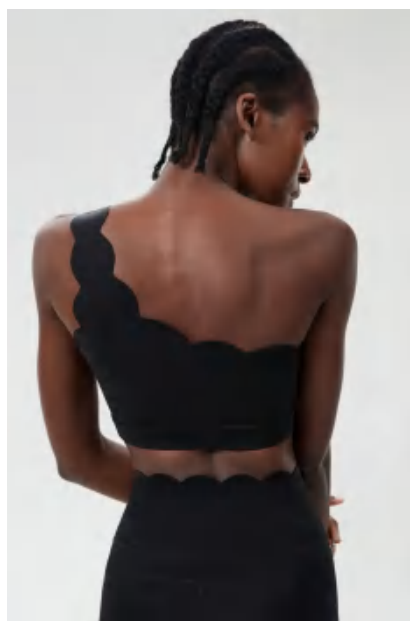

details

S-XL
9 colors as
Aman Moonlight Purple/Black/Coral Jade/Distilled
Coffee/Fairy white/Juniper Green/Lorax Red/Wild
berry red/Peral Purple

YB438 Bra Size Information(cm)

Size	Left Length	1/2 Upper Bust	1/2 Lower Bust
S	34	32	30
M	34	34	32
L	35	36	34
XL	35	38	36

Notice:Size may be 2 cm/1 inch inaccuracy due to hand measure.
These measurements are as a guide to help you select the correct size.
Please take your own measurements and choose your size accordingly.

Sample cost:28 $

style: YB417+SP466

composition:
75%nylon/25%spandex

Picture