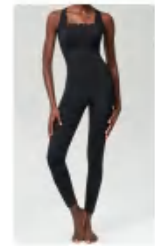

discription

yoga sets

FNK8843 Size Information(cm)

Size	Length	1/2 Waist	1/2 Bust	1/2 Hip
S	125	29	36	37.5
M	127	31	38	39.5
L	129	33	40	41.5
XL	131	35	42	43.5

Sample cost:20$

details

S-XL
5 colors as Black /Dark green/Deep Purple/earthy ginger/Rose Pink

Notice:Size may be 2 cm/1 inch inaccuracy due to hand measure.
These measurements are as a guide to help you select the correct size.
Please take your own measurements and choose your size accordingly.

style: FNK8843

composition: 75%nylon/25%Spandex

Picture

COLOUR