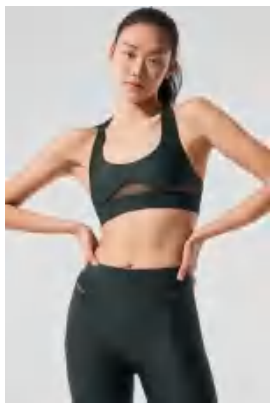

Matching set
WX25131