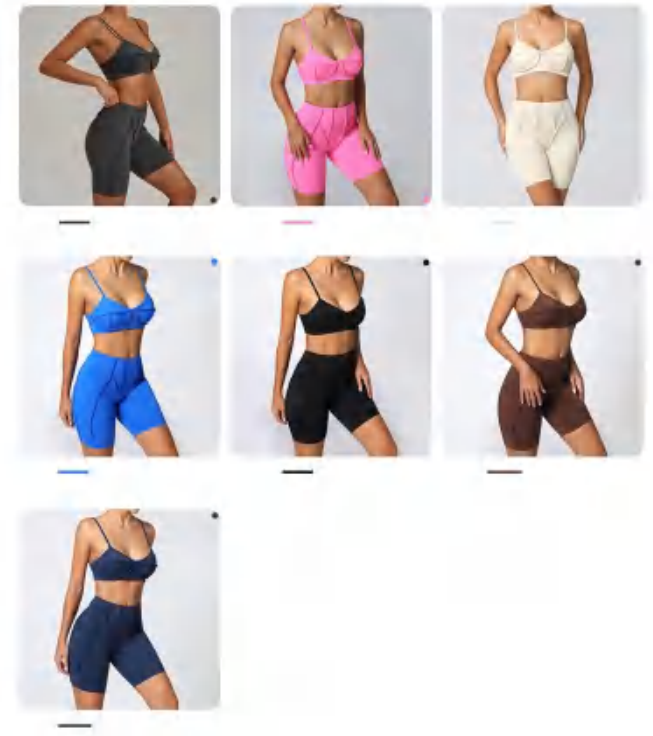

style: 86040+26080

composition:
78%nylon+22%spandex

discription

leggings

details

S-L
10 colors

Picture

87652 Size Information(cm)