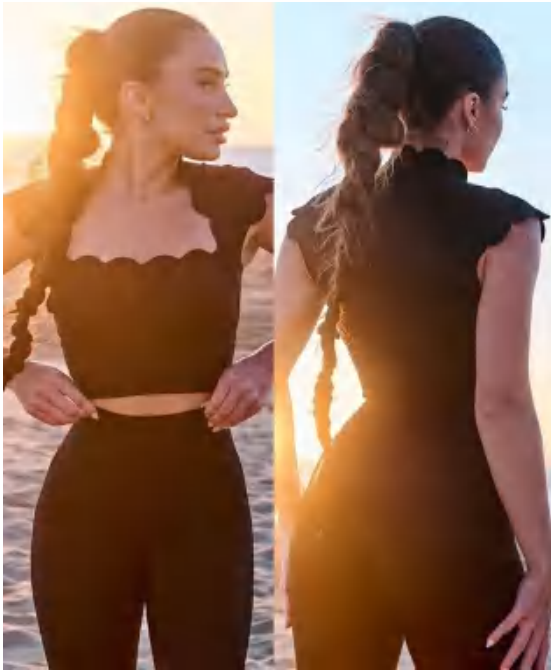

COLOURS

discription

2 pieces Set

details

S-XL
2 colors as
white/black

Picture

8806 Size Information(cm)

Size	Length	1/2 Bust	1/2 Bottom
S	32	34	29
M	33	36	31
L	34	38	33
XL	35	40	35