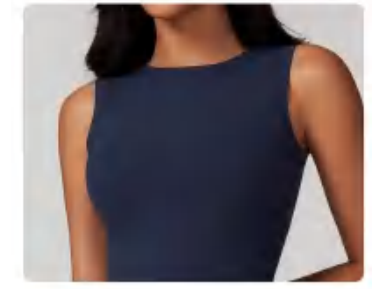

Sample cost:25\$

style: 8829

details

S-XL
 5 colors as Barbie Badge
 Blue/black/Oatmea/Mocha
 Brown/Rhino Gray

composition: 75%nylon/25%Spandex

Picture

discription

Tennis dress