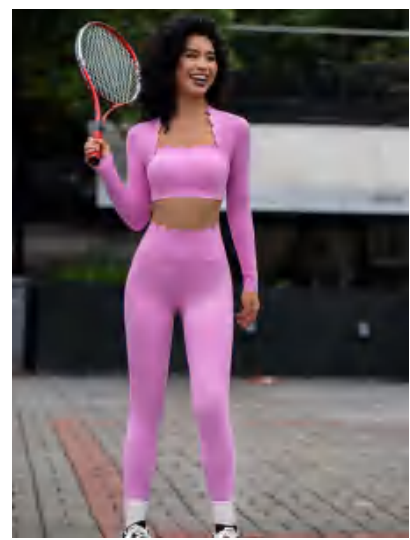

Sample cost:28 \$

style: 8810+DK202410

composition:
75%nylon+25%spandex

discription

Sports bra +Pants

details

S-XL
7 colors as
Sage/ Barbie Pink/Black/Cocoa/Matcha/Sunset
Orange/White

Picture