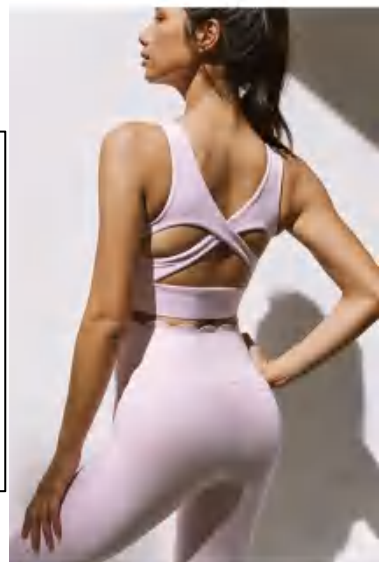

discription

yoga top

Matching set
CK25102、DK25102

Sample cost:25$

details

S-XL
4 colors as black/Lemon Yellow/Light
Pink/White

style: 25102

composition: 75%nylon/25%Spandex

Picture