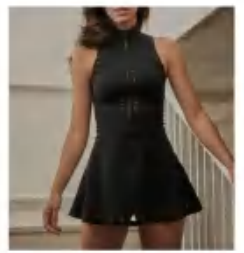

Sample cost:25\$

details

S-XL
4 colors as Black /Ivory/Light Curry/Vanilla

style: 202419

composition: 75%nylon/25%Spandex

Picture

discription

yoga bra+yoga pants