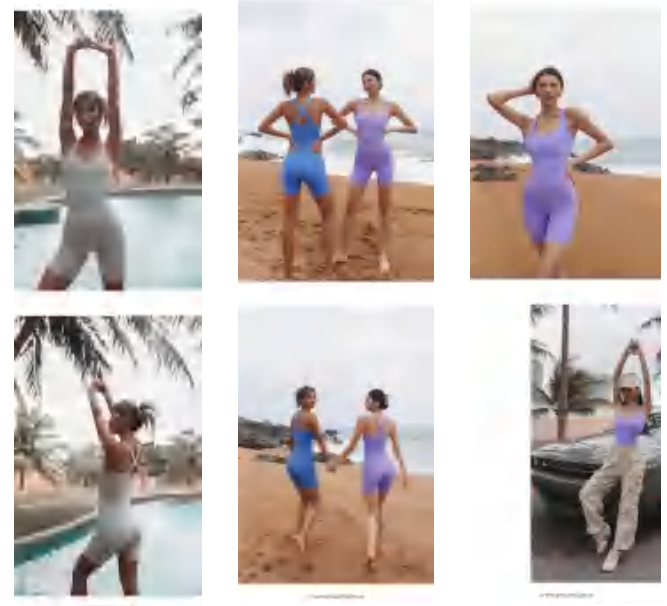

Sample cost:20\$

style: 6657

composition: 75%nylon/25%Spandex

discription

yoga sets

details

S-XL
4 colors as black/blue/grey/purple

Picture