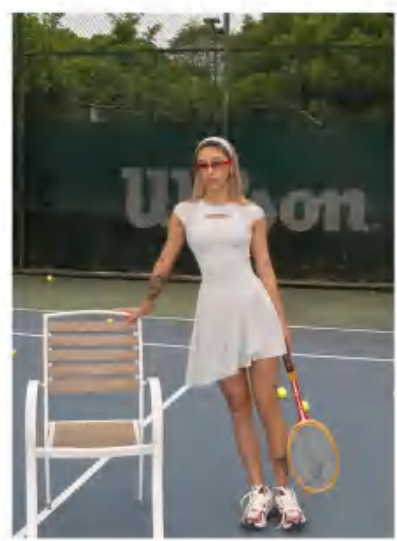

Picture

25110 Size Information(cm)

Size	Length	1/2 Waist	1/2 Bust
S	44	27	33.5
M	45.5	29	35.5
L	47	31	37.5
XL	48.5	33	39.5

Notice:Size may be 2 cm/1 inch inaccuracy due to hand measure.
These measurements are as a guide to help you select the correct size.
Please take your own measurements and choose your size accordingly.