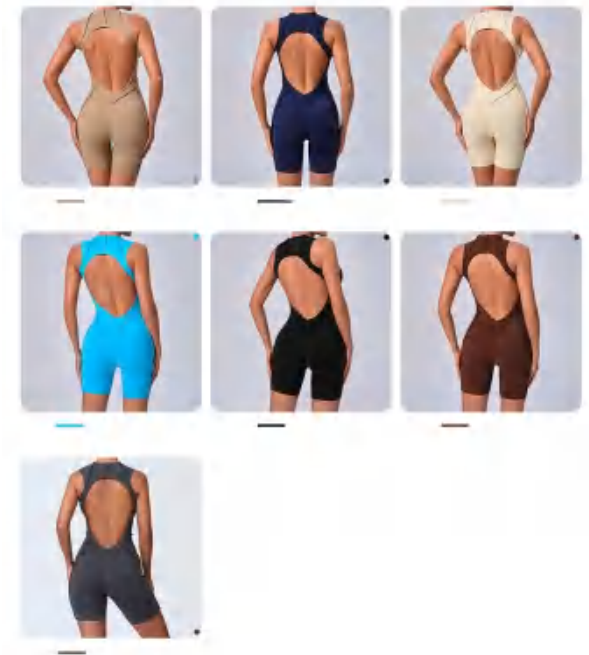

MORE COLORS |