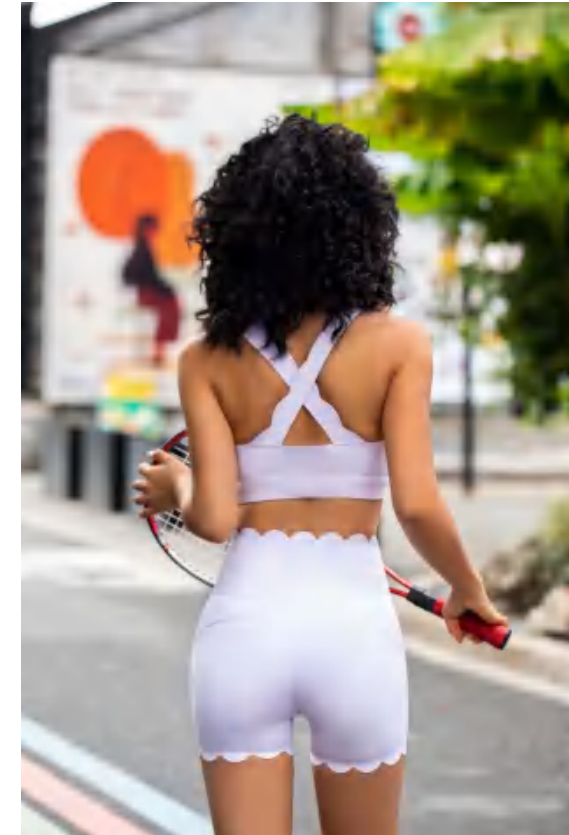

discription

Top+legging

Sample cost:25 $

details

S-XL

6 colors as Almond Butter/Cinnamon Brown/Black/Green Olive/Taro Purple/White

Picture

DK202413 Size Information(cm)

Size	Length	1/2 Hip	1/2 Waist
S	34	36	29
M	35	38	31
L	36	40	33
XL	37	42	35

Notice Size may be 2 cm/1 inch inaccuracy due to hand measure. These measurements are as a guide to help you select the correct size. Please take your own measurements and choose your size accordingly.

WX202413 Size Information(cm)

Size	Length	1/2 Bust	1/2 Waist
S	30	34	30.5
M	31	36	32.5
L	32	38	34.5
XL	33	40	36.5

Notice Size may be 2 cm/1 inch inaccuracy due to hand measure. These measurements are as a guide to help you select the correct size. Please take your own measurements and choose your size accordingly.

style: 202413

composition: 75%nylon+25%spandex