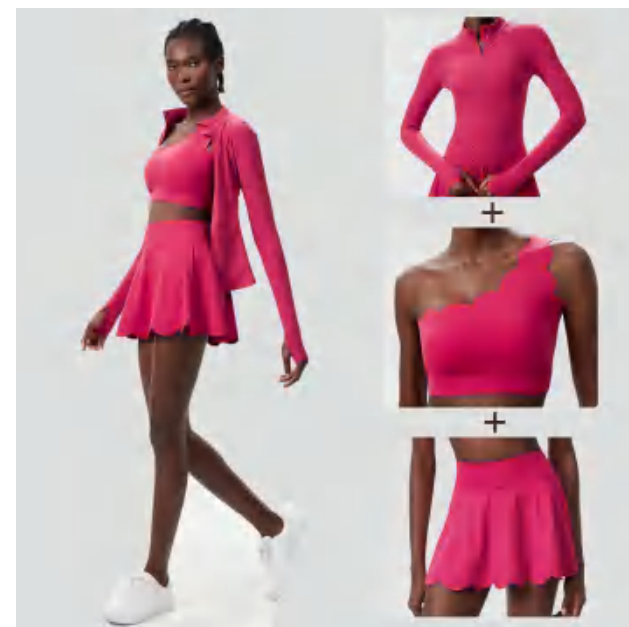

Sample cost:35 $

details

S-XL
8 colors as
Aman Moonlight
Purple/Black/Distilled Coffee/Fairy
white/Juniper Green/Lorax Red/Wild
berry red/Peral Purple

AT492 Size Information(cm)

Size	Length	1/2 Bust	Sleeve Length	1/2 Waist
S	54	36	59	32.5
M	56	38	71	34.5
L	58	40	73	36.5
XL	60	42	75	38.5

Notice:Size may be 2 cm/1 inch inaccuracy due to hand measure.
These measurements are as a guide to help you select the correct size.
Please take your own measurements and choose your size accordingly.

style: YB438+SP466+AT492

composition:

bra: 75%Nylon/25%Spandex (Lycra)

skirt: Outside:

75%Nylon/25%Spandex (Lycra)

Inside:

31%COOLMAX/61%Polyester/8%Spandex

jacket: 78%Nylon/22%Spandex

Picture