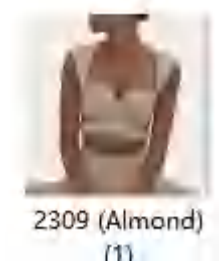

2309 (Brown) (2)   2309 (White) (1)   2309 (White) (2)

2309 (Almond) (1)