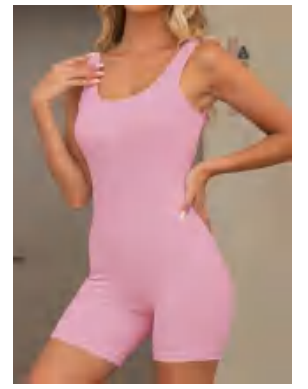

Size Information(cm)

Size	Length	Waist	Hip	Chest
S	67	28	31	32
M	68.5	30	33	34
L	70	32	35	36

Sample cost:10 $

style: G9722

composition: 90%nylon/10%spandex

discription **Seamless Jumpsuit**

details S-L
6 colors as blur, pink, cream, light green, light grey

Picture