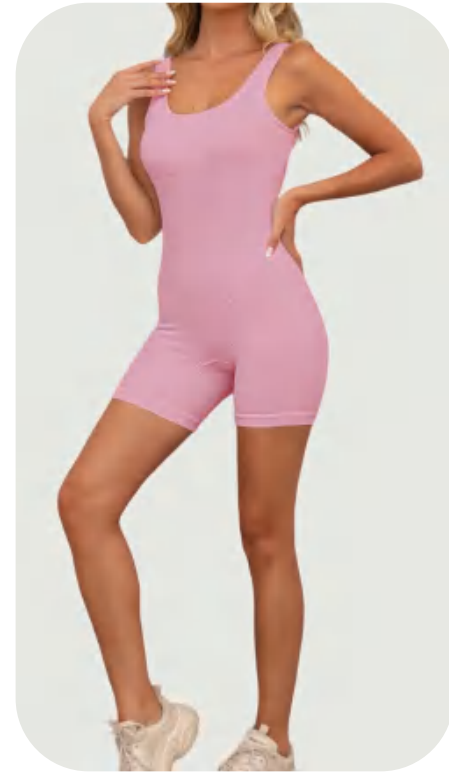

Size Information(cm)

Size	Length	Waist	Hip	Chest
S	67	28	31	32
M	68.5	30	33	34
L	70	32	35	36

Sample cost:10 $

style: G9722

composition: 90%nylon/10%spandex

discription **Seamless Jumpsuit**

details S-L
6 colors as blur, pink, cream, light green, light grey

Picture