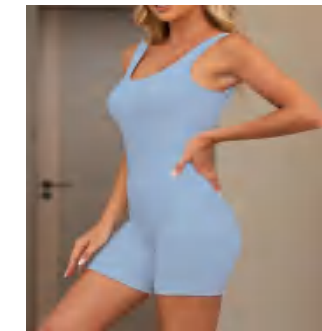

Size Information(cm)

Size	Length	Waist	Hip	Chest
S	67	28	31	32
M	68.5	30	33	34
L	70	32	35	36

Sample cost:10 $

style: G9722

composition: 90%nylon/10%spandex

discription **Seamless Jumpsuit**

details S-L
6 colors as blur, pink, cream, light green, light grey

Picture