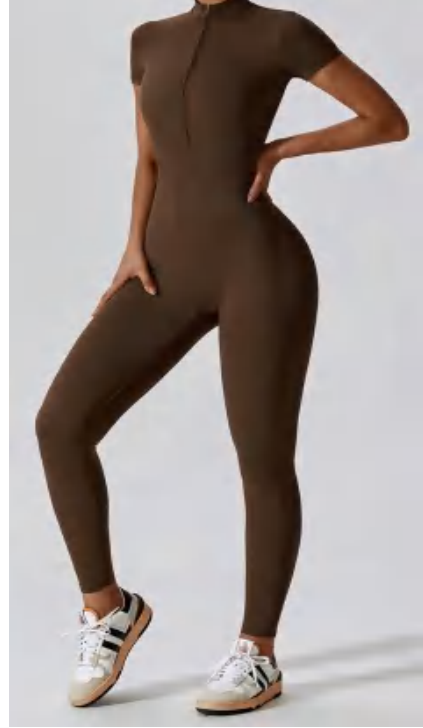

广州金版服装有限公司

Sample cost:15 $

style: LT8305

连体衣/JUMPSUIT

	COAT LENGTH	SHOULDER	SLEEVE LENGTH	BUST	WAIST	SLACK BOTTOM
XS/6	-	-	-	-	-	-
S/8	130	33.5	14	72	52	19
M/10	132	34.5	14.5	76	56	20
L/12	134	35.5	15	80	60	21
XL/14	136	36.5	15.5	84	64	22

discription Sewed Jumpsuit

details S-XL
8 colors as
black,brown,blue,beige,dark
blue,green,coffee,grey

Picture

composition: 78%nylon /22%spandex