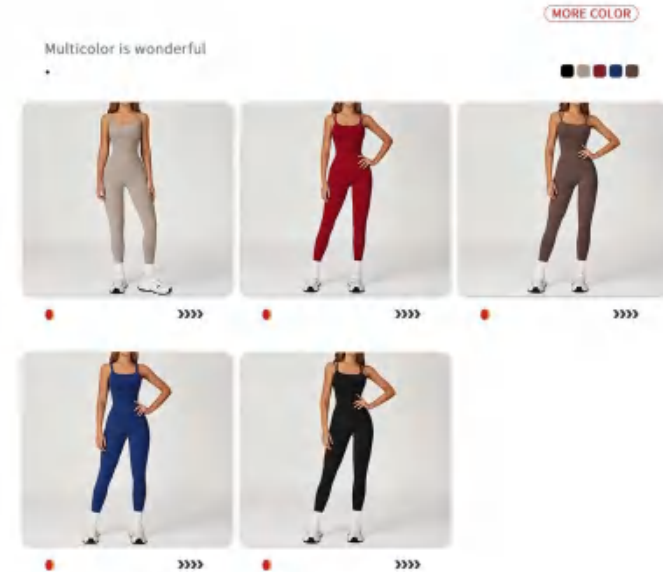

discription **Cross-back Jumpsuit**

details S-XL
5 colors as (Burnt Sienna/Camel Gray/Dark Brown/Navy Blue)

Picture

LT4509 Size Information(cm)

Size	Length	1/2 Bust	1/2 Slack Bottom	1/2 Hip
S/8	113.5	32.5	9.5	35
M/10	115.5	34.5	10	37
L/12	117.5	36.5	10.5	39
XL/14	119.5	38.5	11	41

Notice: Size may be 2 cm/1 inch inaccuracy due to hand measure. These measurements are as a guide to help you select the correct size. Please take your own measurements and choose your size accordingly.

Sample cost:15 $

style: LT4509

composition: 78%POLYAMIDE+22%ELASTANE