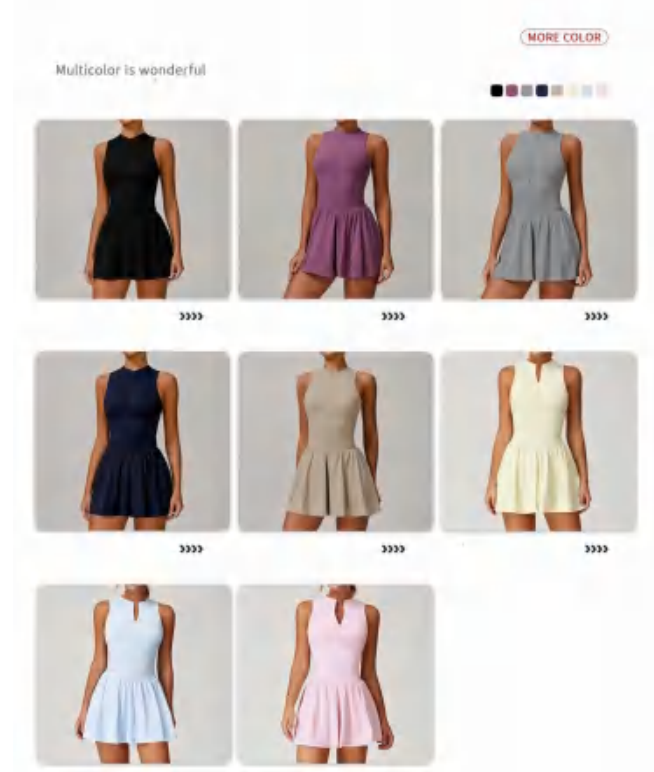

LT9094 Size Information(cm)

Size	Length	1/2 Waist	1/2 Bust	Shoulder Width	1/2 Hip
S/8	78	28	35.5	25	38
M/10	80	30	37.5	25.8	40
L/12	82	32	39.5	26.6	42
XL/14	84	34	41.5	27.4	44

Notice:Size may be 2 cm/1 inch inaccuracy due to hand measure.
These measurements are as a guide to help you select the correct size.
Please take your own measurements and choose your size accordingly.

Sample cost:20 \$

style: LT9094

composition: 78%POLYAMIDE+22%ELASTANE

discription

Seamless Jumpsuit

details

S-XL
8 colors as Birch Tea
Brown/black/flaxen/grey/Lavender
Purple/navy blue/pink/rose
red

Picture