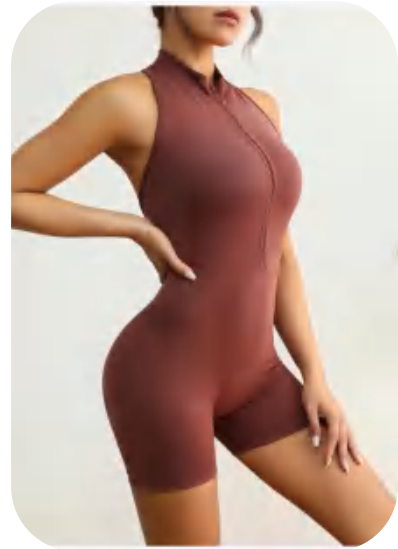

Sample cost:12 \$

style: F2416

composition: 90%nylon/10%spandex

Picture

Size Information(cm)

Size	Length	Bust	Waist height	Waist width
S	53.5	66	20	27
M	55	70	20	29
L	56.5	74	20	31
XL	58	78	20	33
XXL	59.5	82	20	35