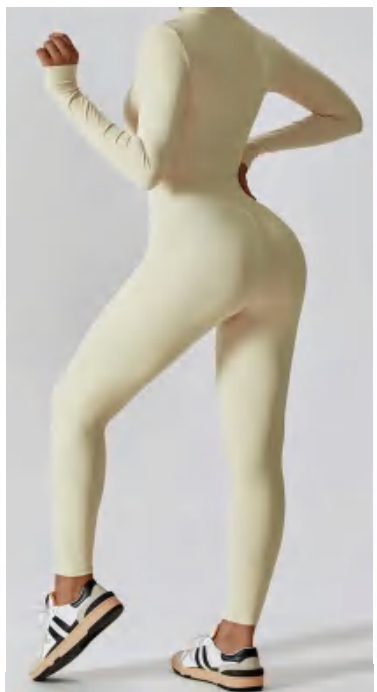

广州金版服装有限公司
Guangzhou Jinban Clothing Co., Ltd.

discription

Sewed Jumpsuit

details

S-XL
6 colors as
black,brown,blue,beige,dark
blue,green,coffee

Picture

连体衣 / BODYSUIT

	COAT LENGTH	SHOULDER	HIP	BUST	WAIST	SLACK BOTTOM
XS/6	-	-	-	-	-	-
S/8	130	33.5	82	72	52	19
M/10	132	34.5	86	76	56	20
L/12	134	35.5	90	80	60	21
XL/14	136	36.5	94	84	64	22

Sample cost:15 $

style: LT8306

composition: 78%nylon/22%spandex