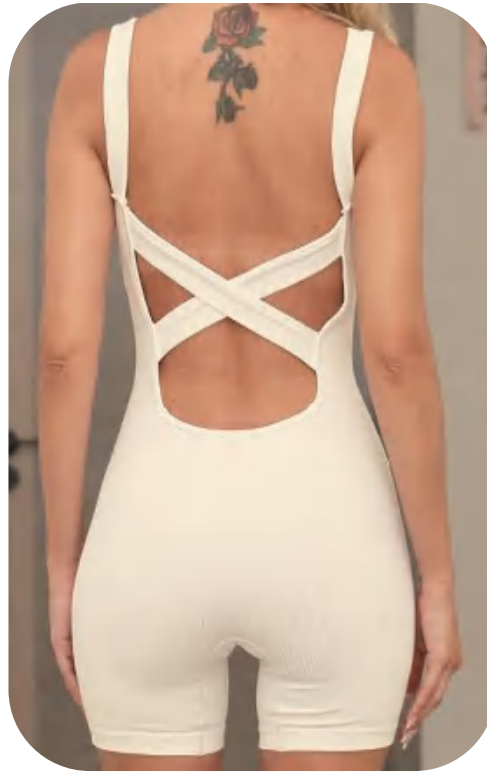

Size Information(cm)

Size	Length	Waist	Hip	Chest
S	67	28	31	32
M	68.5	30	33	34
L	70	32	35	36

Sample cost:10 $

style: G9722

composition: 90%nylon/10%spandex

discription **Seamless Jumpsuit**

details S-L
6 colors as blur, pink, cream, light green, light grey

Picture