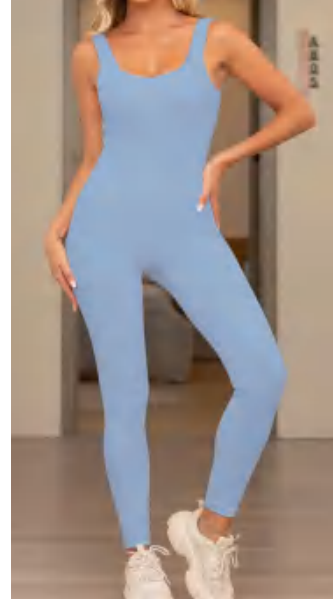

Size Information(cm)

Size	Length	Waist	Hip	Chest
S	111	28	31	32
M	113	30	33	34
L	115	32	35	36

discription

Seamless Jumpsuit

details

S-L
6 colors as blur, pink, cream, light green, light grey

Picture

Notice:Size may be 2 cm/1 inch inaccuracy due to hand measure.
These measurements are as a guide to help you select the correct size.
Please take your own measurements and choose your size accordingly.

Sample cost:12 $

style: G9722-L

composition: 90%nylon/10%spandex