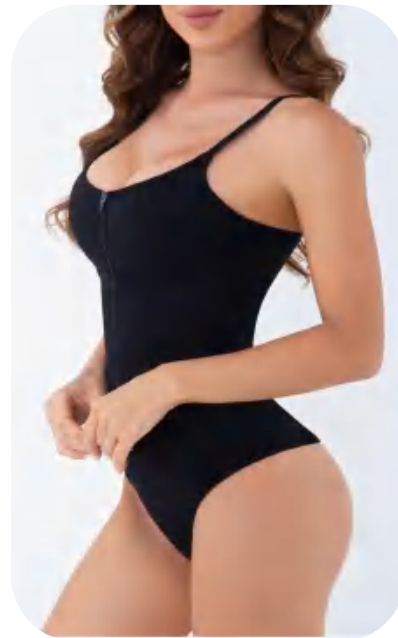

Size Information(cm)

Size	Length	Bust	Waist height	Waist width
S	53.5	66	20	27
M	55	70	20	29
L	56.5	74	20	31
XL	58	78	20	33
XXL	59.5	82	20	35

Notice:Size may be 2 cm/1 inch inaccuracy due to hand measure.
These measurements are as a guide to help you select the correct size.
Please take your own measurements and choose your size accordingly.

Sample cost:10 $

style: G9840

composition: 90%nylon/10%spandex

discription

Seamless Jumpsuit

details

S-XXL
1 colors as black

Picture

S-2XL