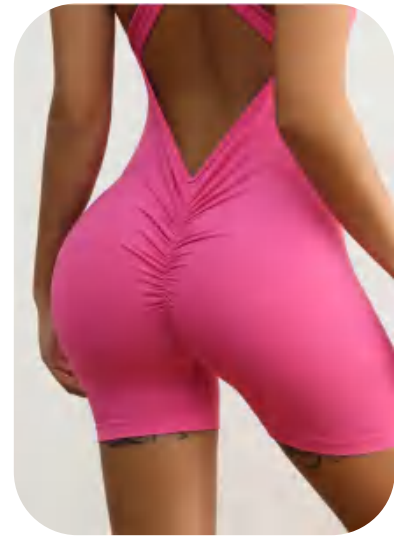

Sample cost:12 \$

style: F2416

composition: 90%nylon/10%spandex

Picture

Size Information(cm)

Size	Length	Bust	Waist height	Waist width
S	53.5	66	20	27
M	55	70	20	29
L	56.5	74	20	31
XL	58	78	20	33
XXL	59.5	82	20	35