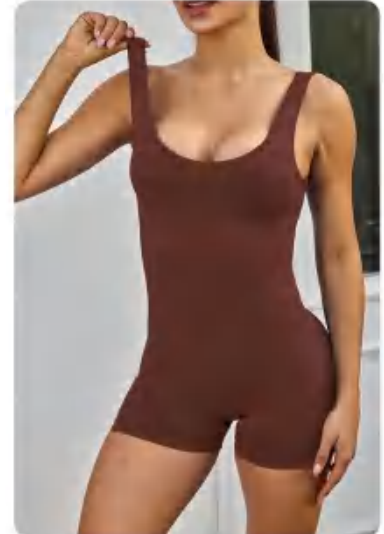

discription

Seamless Jumpsuit

details

S-L
5 colors as black, brown, blue pink, olive green

Picture

Size Information(cm)

Size	Length	Waist	Hip	Leg opening
S	64	67	64	33
M	65	72	69	35
L	66	77	74	37

Notice:Size may be 2 cm/1 inch inaccuracy due to hand measure.
These measurements are as a guide to help you select the correct size.
Please take your own measurements and choose your size accordingly.

Sample cost:10 $

style: G9886

composition: 90%nylon/10%spandex