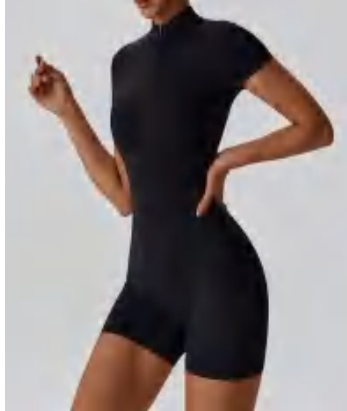

discription **Sewed Jumpsuit**

details **S-XL**
4 colors as
black,brown,blue,beige

Picture

Sample cost:15 \$

style: **LT8294**

composition: **78%nylon/22%spandex**

广州金版服装有限公司

Sample cost:15 \$