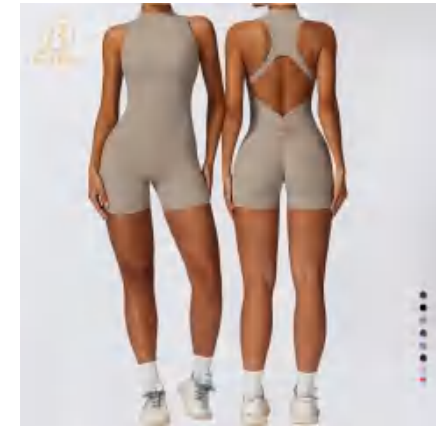

discription

Seamless Jumpsuit

details

S-XL
8 colors as Birch Tea
Brown/black/flaxen/grey/Lavender
Purple/navy blue/pink/rose
red

Picture

LT8594 Size Information(cm)

Size	Length	1/2 Waist	1/2 Bust	1/2 Hip	1/2 Slack Bottom
S/8	73	26	33	38	20.5
M/10	75	28	35	40	21.5
L/12	77	30	37	42	22.5
XL/14	79	32	39	44	23.5

Notice:Size may be 2 cm/1 inch inaccuracy due to hand measure.
These measurements are as a guide to help you select the correct size.
Please take your own measurements and choose your size accordingly.

Sample cost:15 $

style: LT8594

composition: 78%POLYAMIDE/22%ELASTANE