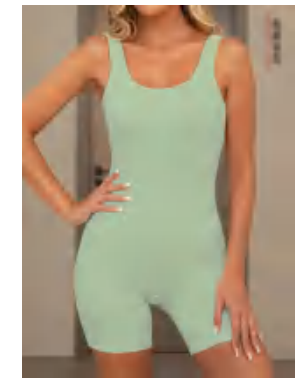

Size Information(cm)

Size	Length	Waist	Hip	Chest
S	67	28	31	32
M	68.5	30	33	34
L	70	32	35	36

Sample cost:10 $

style: G9722

composition: 90%nylon/10%spandex

discription **Seamless Jumpsuit**

details S-L
6 colors as blur, pink, cream, light green, light grey

Picture