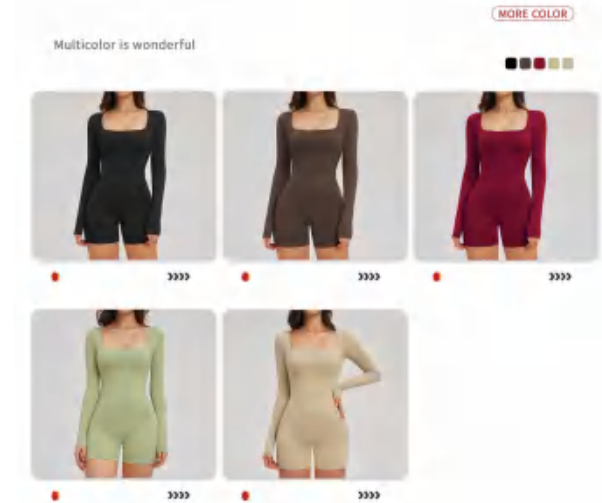

discription **Jumpsuit**

details S-XL
5 colors as Bean Paste
Green/BLACK/Cherry Red/Coffee
Brown/Light Camel

Picture

LT2539 Size Information(cm)

Size	Length	Sleeve Length	1/2 Bust	Shoulder Width	1/2 Slack Bottom	1/2 Waist	1/2 Hip
S/8	75	61	38	31.5	20.5	29	39
M/10	77	62	40	32.7	21.5	31	41
L/12	79	63	42	33.9	22.5	33	43
XL/14	81	64	44	35.1	23.5	35	45

Notice:Size may be 2 cm/1 inch inaccuracy due to hand measure.
These measurements are as a guide to help you select the correct size.
Please take your own measurements and choose your size accordingly

Sample cost:15 $

style: LT2539

composition: 78%POLYAMIDE+22%ELASTANE