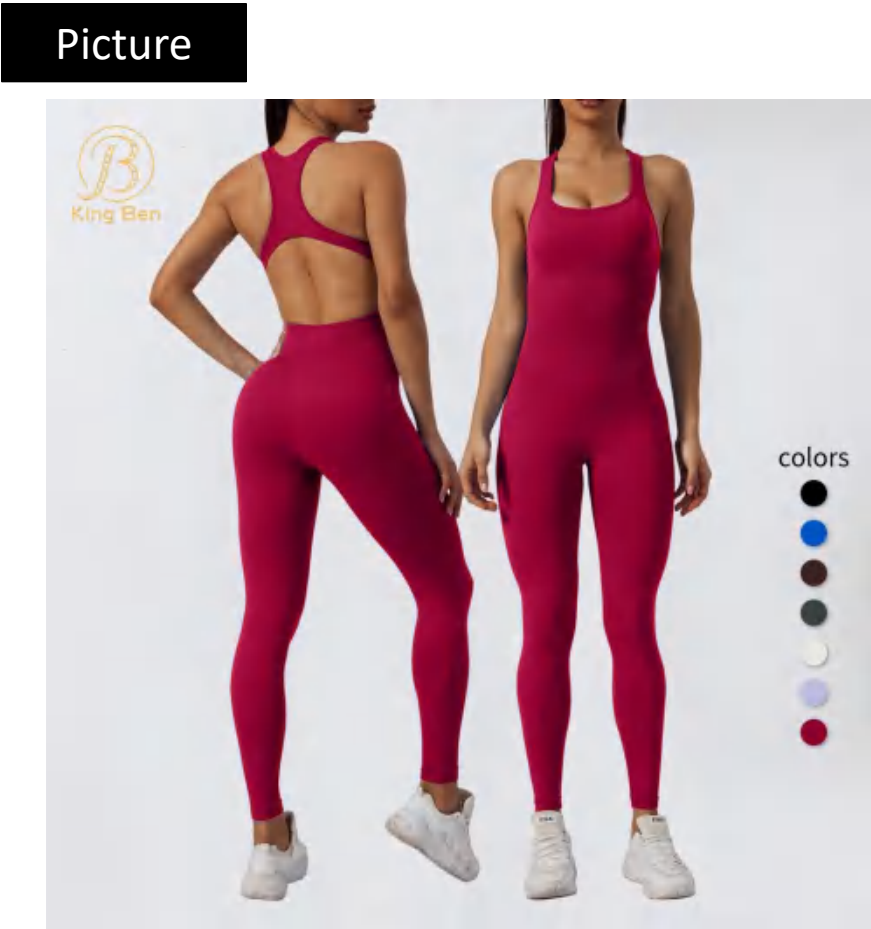

Picture

Sample cost:10 \$

style: G9817

composition: 90%nylon/10%spandex

discription **Seamless Jumpsuit**

details S-L
7 colors as black, brown, blue purple, red, ivory, gunmetal

Size Information(cm)

Size	Length	Leg opening	Chest
S	111	15.5	30
M	113	16.5	32
L	115	16.5	34