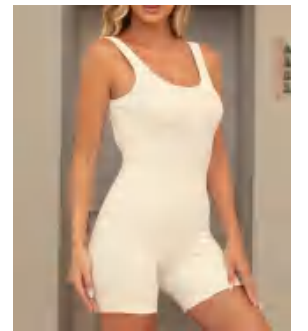

Size Information(cm)

Size	Length	Waist	Hip	Chest
S	67	28	31	32
M	68.5	30	33	34
L	70	32	35	36

Sample cost:10 $

style: G9722

composition: 90%nylon/10%spandex

discription **Seamless Jumpsuit**

details S-L
6 colors as blur, pink, cream, light green, light grey

Picture