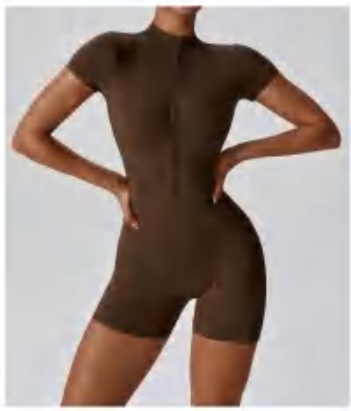

discription **Sewed Jumpsuit**

details **S-XL**
4 colors as
black,brown,blue,beige

Picture

Sample cost:15 \$

style: **LT8294**

composition: **78%nylon/22%spandex**

广州金版服装有限公司

Sample cost:15 \$