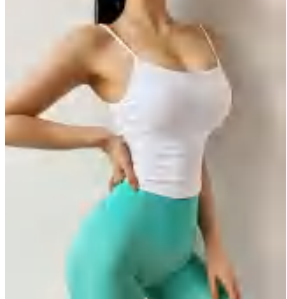

Matching set WK928

Sample cost:10 \$

style: WX28

composition: 80%Nylon/20%Spandex

discription **Sewed Bra**

details S-XL
7 colors as Bamboo Green, Black, Cayenne Red, Code Blue, Gray Blue, Mulberry Purple, White