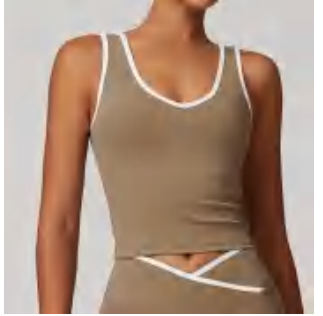

discription Bra (with pad)

details S-XL
5 colors as Black/pink/white/grey-blue/cocoa

Picture

Size	Skirt Length	Waist	1/2 Bust	1/2 Bottom
S/8	46	29	34	31
M/10	47	31	36	34
L/12	48	33	38	36
XL/14	49	35	40	38

Notice Size may be 2 cm/1 inch inaccuracy due to hand measure. These measurements are as a guide to help you select the correct size. Please take your own measurements and choose your size accordingly.

Matching set: DK8843,CK8843

Sample cost:10 $

style: BX8843

composition: 78%POLYAMIDE/22%ELASTANE