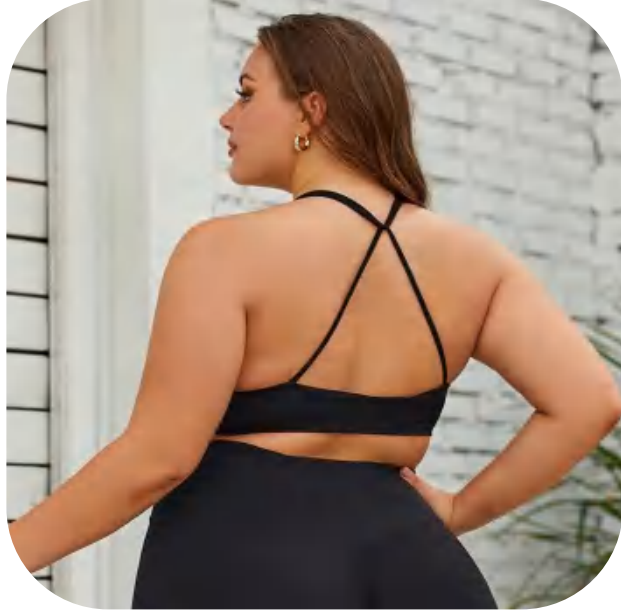

discription **Sewed Bra-plus size**

details L-3XL
2 colors as black, pink

Picture

		XS/6	S/8	M/10	L/12	XL/14
COAT LENGTH	衣长	-	19	20	21	22
SHOULDER	肩宽	-	-	-	-	-
BUST	胸围	-	64	68	72	76
BOTTOM	下摆	-	60	64	68	72

Matching set
CK8013

Sample cost:10 $

style: TZ8013L

composition: 78%nylon/22%spandex