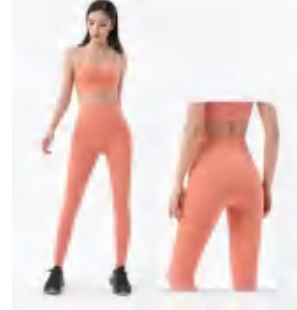

discription **Sewed Bra**

details S-XL
7 colors as ballet pink, black, blue, coral red, purple, green, quicesand pink,

Picture

Size Information(cm)

Size	Length	Bust	Bottom
S	31	35.5	31.5
M	32	35.5	33.5
L	33	37.5	35.5
XL	34	39.5	37.5

Matching set
CK919

Sample cost:10 $

style: WX06

composition: 80%Nylon/20%Spandex