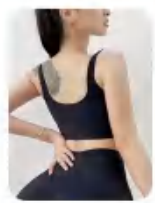

Matching set CK925

Sample cost:10 \$

style: WX17

composition: 80%Nylon/20%Spandex

discription **Sewed Bra**

details S-XL
6 colors as black, lake green, white, peach pink, yellow, avocado green

Picture

Size Information(cm)