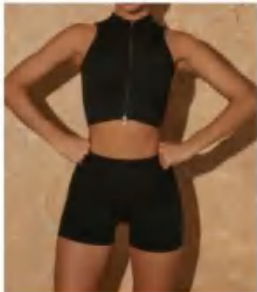

G9206-1

G9206-6