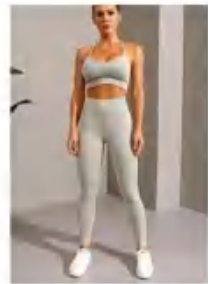

light green