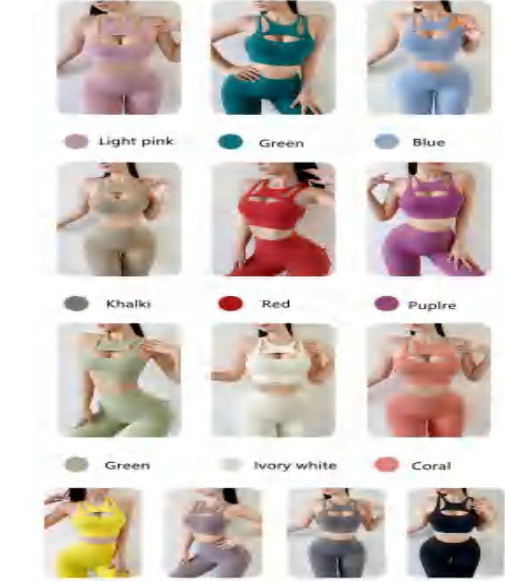

Removable pad

Nake feeling

Sweat-Wicking

Widened hem

Straps

discription **Sewed Bra(with pad)**

details **S-XL**
 13 colors as
 blue,black,white,red,yellow,
 purple,green,khaki,light pink,
 avocodo green,coral red, grey

Picture

Size chart

size	S	M	L	XL
waist	34	36	38	40
bottom	31	33	35	37
length	32	34	36	38

Matching set
 CK936

Sample cost:10 \$

style: WX18

composition: 80%Nylon/20%spandex

discription Sewed Bra(with pad)