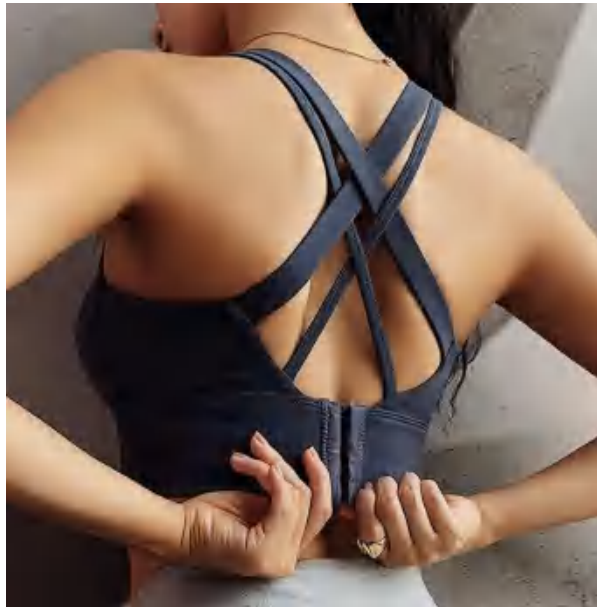

details S-3XL
3 colors as
black,dark blue,nake pink

Sample cost:10 $

style: WX163-1

Picture

composition: 87%Nylon/13%spandex

Breathable Nylon Fabric