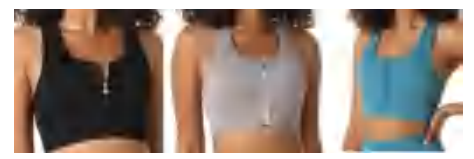

Size	Length	Bust	Bottom
S	32	32	29
M	34	34	31
L	36	36	33

Matching set
GS005(5PCS)

Sample cost:10 \$

style: GS005

composition: 90%Nylon/10%spandex

discription **Seamless Bra**

details S-L
6 colors as blue,black,
pink,green,pink purple,purple