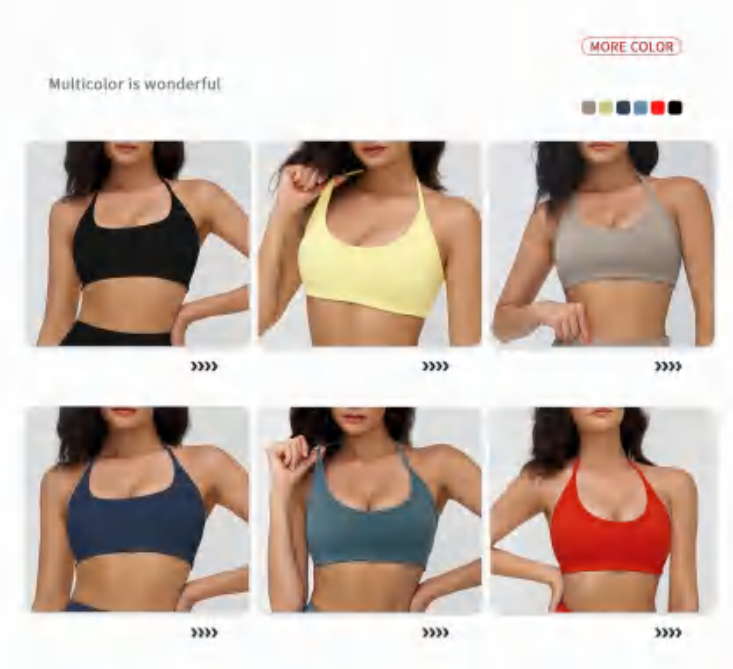

discription   **yoga bra (with pad)**

details   S-XL
6 colors
maching yoga short/yoga legging

Picture

WX3109 Size Information(cm)

Size	Length	1/2 Bust	1/2 Waist
S/8	21.5	34	30.5
M/10	22.5	36	32.5
L/12	23.5	38	34.5
XL/14	24.5	40	36.5

Notice:Size may be 2 cm/1 inch inaccuracy due to hand measure.
These measurements are as a guide to help you select the correct size.
Please take your own measurements and choose your size accordingly.

style: **WX3109**

Sample cost:10 $

composition: **78%POLYAMIDE/22%ELASTANE**