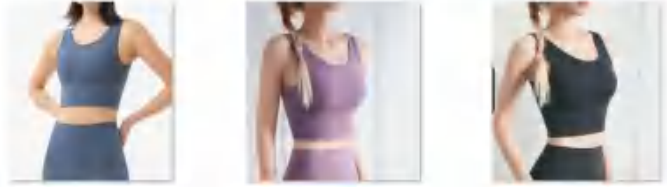

discription **Sewed Bra**

details S-XL
8 colors as black, purple, ink blue, graphite gray, gray blue, gray green, misty brown, moonstone

Picture

Size Information(cm)

Size	Length	Bust	Bottom
S	34	33	30
M	35	35	32
L	36	37	34
XL	37	39	36

Notice Size may be 2 cm/1 inch inaccuracy due to hand measure. These measurements are as a guide to help you select the correct size. Please take your own measurements and choose your size accordingly.

Matching set CK916

Sample cost:10 $

style: WX08

composition: 75%Nylon/25%Spandex