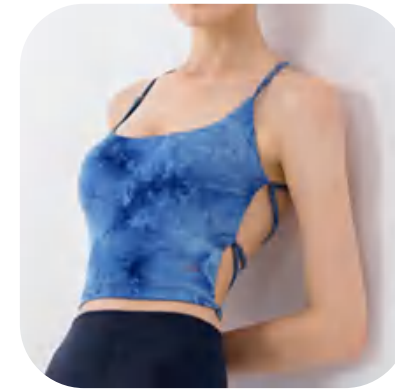

discription **Sewed Bra**

details S-L
3 colors as blue,red,purple

Picture

Bust: Maximum bust

Length: Distance from neckline to hem

UNIT	S(4)	M(6)	L(8)	XL(10)	XXL(12) the above
Bust INCH cm	26	27.6	29.1	-	customize
	66	70	74	-	
Length INCH cm	11.8	12.2	12.6	-	customize
	30	31	32	-	

Sample cost:10 $

style: HB0192

composition: 75%Nylon/25%spandex