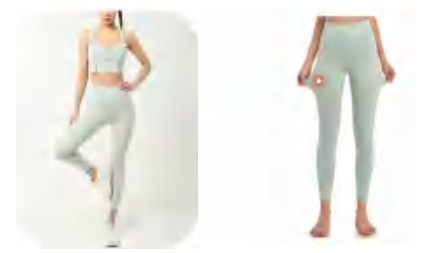

style: S2WX

composition: 78%Polyester, 22%Spandex