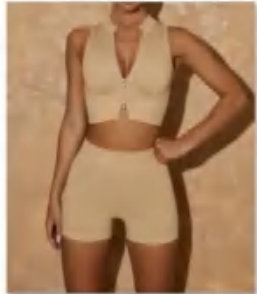

discription **Seamless Bra**

details S-L
5 colors as black,white,
blue grey,khaki,brown

Picture

Vest size

size (cm)	Length	Bust	Bottom	Gram
S	37	64	56	143
M	38	68	60	156
L	39	72	64	170

Matching set
G9206-2(7PCS)

Sample cost:10 $

style: G9206-2

composition: 90%Nylon /10%Spandex