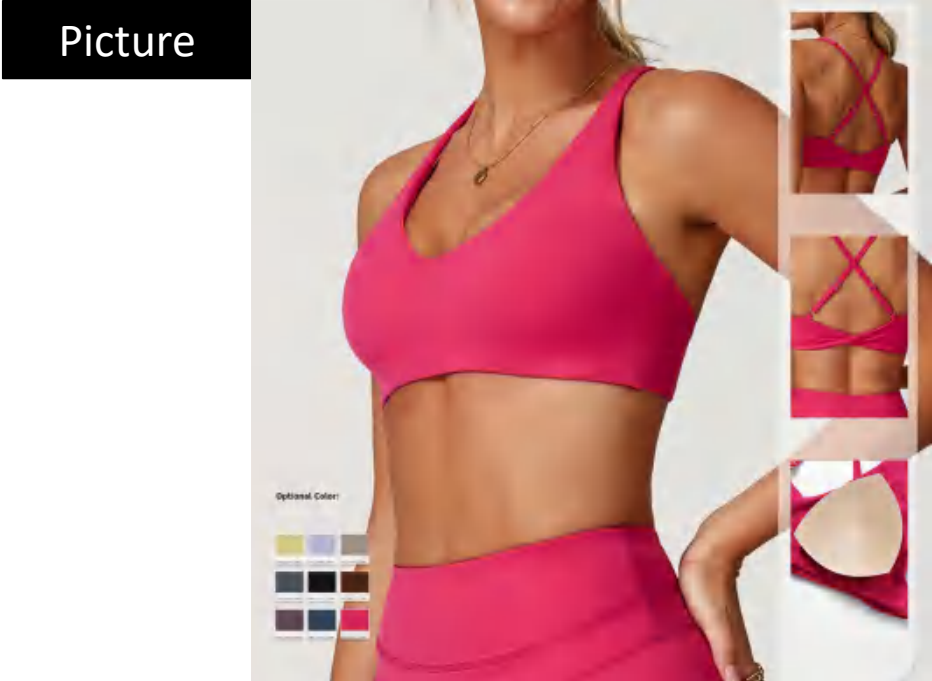

discription   **sewed cross back bra(with pad)**

details   **S-XL**
8 colors as Aubergine Purple/Badge Blue/Black/Chocolate Brown/Dark Blue Gray/Flaxen/Goose Yellow/Raspberry Red

WX8863 Size Information(cm)

Size	Length	1/2 Bust	1/2 Bottom
S	20.5	22	29
M	21.5	24	31
L	22.5	26	33
XL	23.5	28	35

Notice:Size may be 2 cm/1 inch inaccuracy due to hand measure.
These measurements are as a guide to help you select the correct size.
Please take your own measurements and choose your size accordingly.