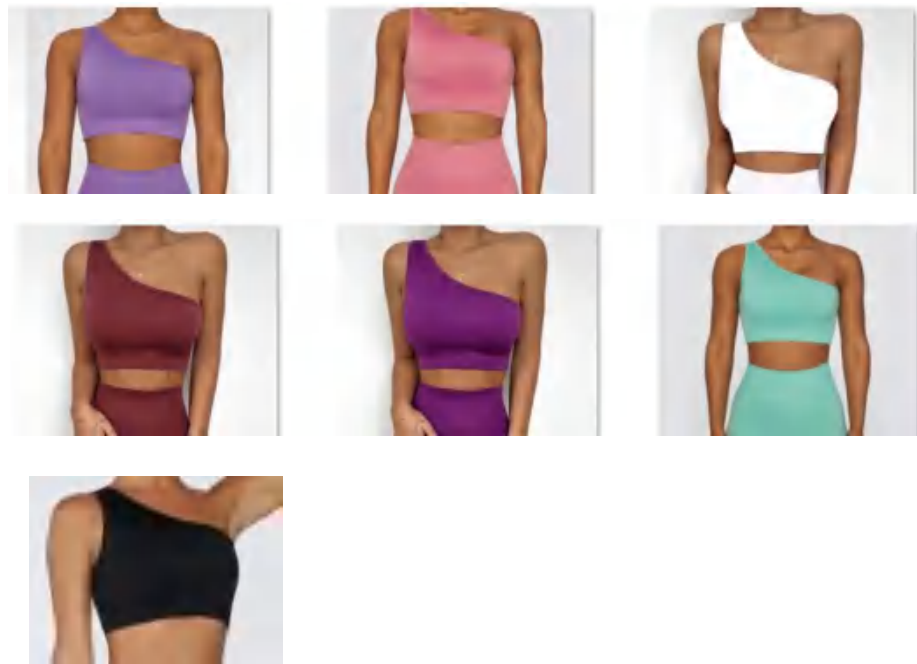

Sample cost:10 $

style: G2219-1