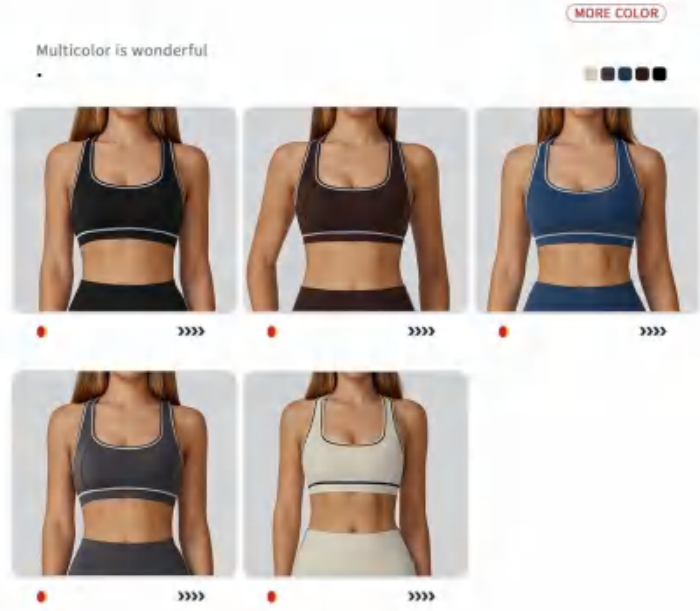

style: WX2036

Sample cost:10 \$

composition: 78%POLYAMIDE+ 22%ELASTANE

discription bra (with pad)

WX7028 Size Information(cm)

Size	Length	1/2 Bust	1/2 Waist
S/8	30	30	34
M/10	31	32	36
L/12	32	34	38
XL/14	33	36	40