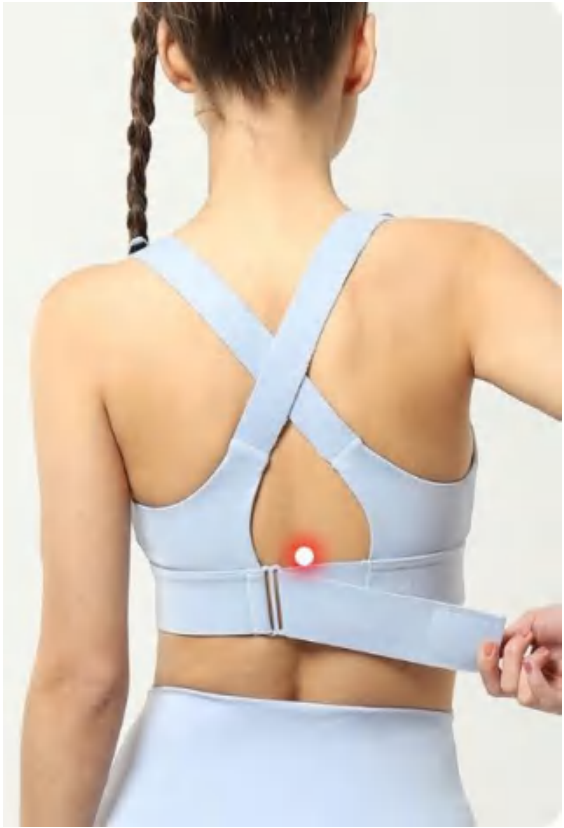

discription **Sewed Bra(Plus size)**

details S-5XL
6 colors as Black/Birck
Red/Glacier Green/Grass greyish
green/Purple/Blue

Picture

Size	Back Length	Bust	Bottom
S	31	32	30
M	32	34	32
L	33	36	34
XL	34	38	36
XXL	35	40	38
XXXL	36	42	40
XXXXL	37	44	42
XXXXXL	38	46	44

Matching set A2CK-UP

style: S2WX

composition: 78%Polyester, 22%Spandex

Sample cost:10 $