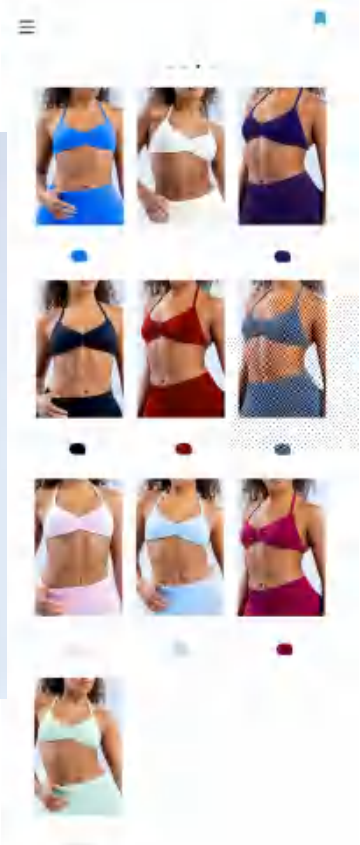

style: SY5513

Sample cost:10 \$

composition: 90%nylon+10%spandex

discription **Seamess bra(with pad)**

details

XS-XL
 10 colors as Black/Blue-Grey/Electric Blue/Indigo Blue/Light Blue/Light Pink/Palm Green/White/Wild red/Wine Red

Picture

DD5513 Size Information(cm)

Size	Length	1/2 Bust	1/2 Bottom
XS	26	26.5	26
S	27	29	28
M	28	31.5	30
L	29	34	32
XL	30	36.5	34

Notice:Size may be 2 cm/1 inch inaccuracy due to hand measure. These measurements are as a guide to help you select the correct size. Please take your own measurements and choose your size accordingly.

style: **DD5513**

Sample cost:10 \$

composition: **90%nylon+10%spandex**

discription **sewed cross back bra(with pad)**

BX8863 Size Information(cm)

Size	Length	1/2 Bust	1/2 Bottom	1/2 Waist
S	45	35	32.5	30
M	46	37	34.5	32
L	47	39	36.5	34
XL	48	41	39.5	36