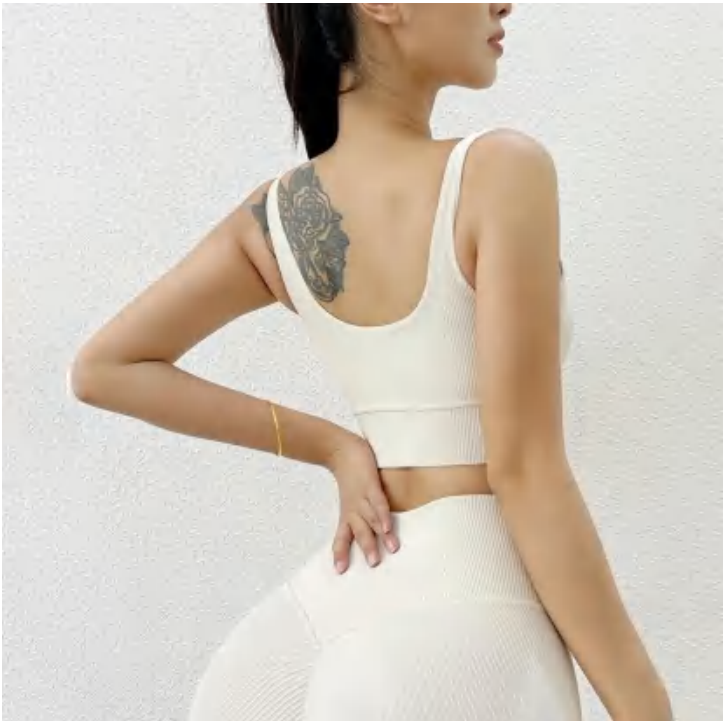

discription **Sewed Bra**

details S-XL
7 colors as black, grey, moonstone, cayenne red, ink blue, light ivory, peach orange

Picture