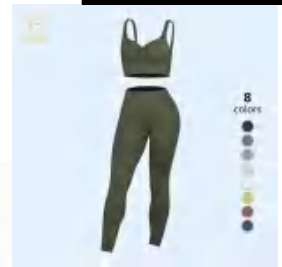

discription

Seamless Bra(with pad)

details

S-L
7 colors as
brown,black,green,black
purple,light purple,black
pink,light
pink

Picture

BRA				
size (cm)	length	bust	bottom	gram weight
S	30	66	56	132
M	31	70	60	145
L	32	74	64	158
XL	33	78	68	171

Matching set
G9189-3(6PCS)

Sample cost:10 $

style: G9189-3