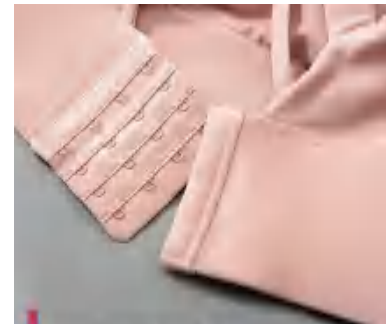

Sample cost:10 \$

style: WX163-1

Picture

composition: 87%Nylon/13%spandex

Breathable Nylon Fabric

Removable Pad

Adjustable

discription **Sewed Bra**