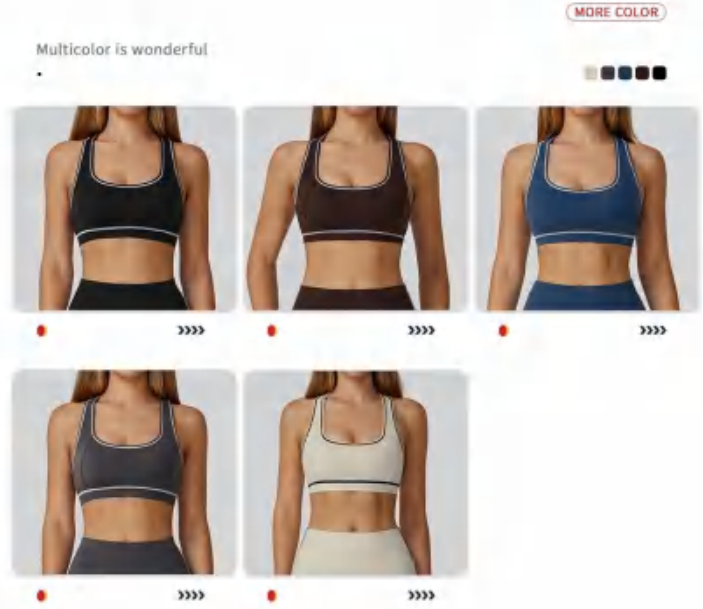

discription bra (with pad)

details

S-XL
5 colors
maching yogalegging ECK2036

Picture

WX2036 Size Information(cm)

Size	Length	1/2 Bust	1/2 Waist
S/8	31	34	31
M/10	32	36	33
L/12	33	38	35
XL/14	34	40	37

Notice:Size may be 2 cm/1 inch inaccuracy due to hand measure. These measurements are as a guide to help you select the correct size. Please take your own measurements and choose your size accordingly.

style: WX2036

Sample cost:10 $

composition: 78%POLYAMIDE+ 22%ELASTANE