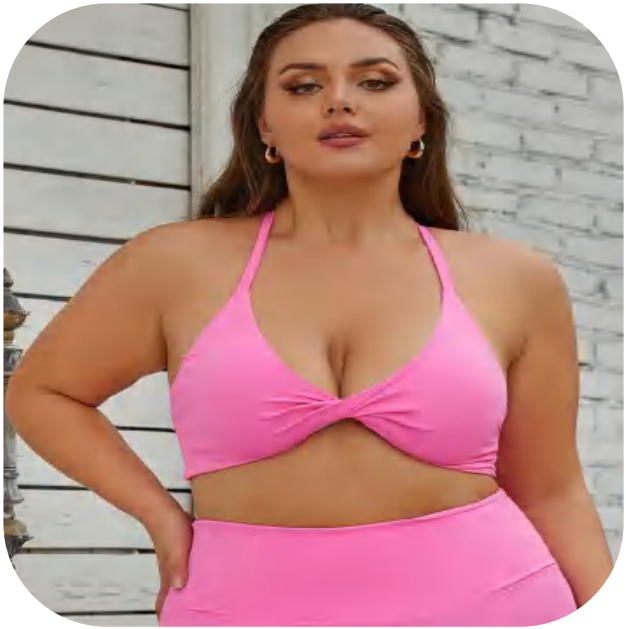

discription **Sewed Bra-plus size**

details L-3XL
2 colors as black, pink

Picture

		XS/6	S/8	M/10	L/12	XL/14
COAT LENGTH	衣长	-	19	20	21	22
SHOULDER	肩宽	-	-	-	-	-
BUST	胸围	-	64	68	72	76
BOTTOM	下摆	-	60	64	68	72

Matching set
CK8013

Sample cost:10 $

style: TZ8013L

composition: 78%nylon/22%spandex