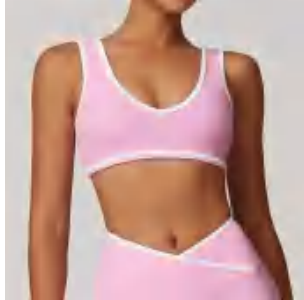

details S-XL
5 colors as Black/pink/white/grey-blue/cocoa

Sample cost:10 $
composition: 78%POLYAMIDE/22%ELASTANE

Picture