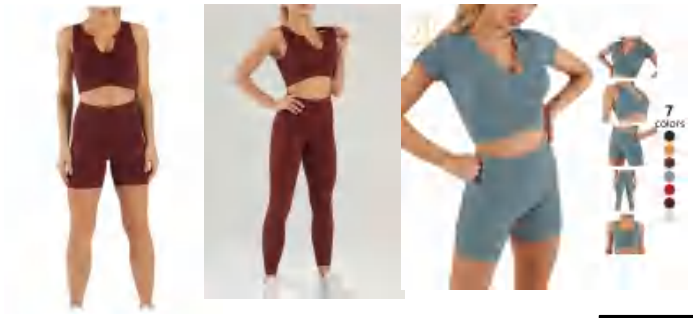

discription **Seamless Bra**

details S-L
7 colors as coffee,brown,
blue grey,beige,black,rose,orange

Picture

Size for bra/Vest(cm)

Size	Length	Bust	Bottom
S	30	32	29
M	31	34	31
L	32	36	33

Matching set
KB063(5PCS)

Sample cost:10 $
style: KB063

composition: 90%Nylon/10%spandex