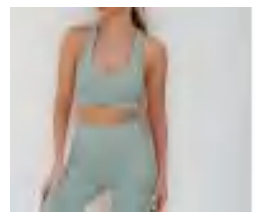

discription **Seamless Bra**

Size for bra2 (cm)

Size	Length	Chest	Bottom
S	25	66	54
M	26	70	58
L	27	74	62

Matching set
G9681-2L

details S-L
6 colors as blue,black,
pink,green,pink purple,purple

Picture

Sample cost:10 $

style: G9681-2L

composition: 90%nylon/10%spandex