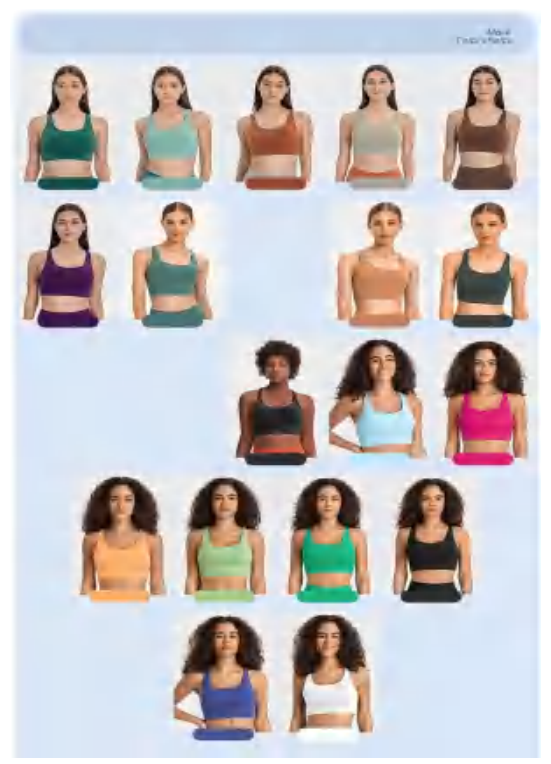

Picture

discription

Sewed Nude Crossback Yoga Bra (with pad)

details

S-XXL

18 colors as Barley color/black camouflage/black/blue-green/blue-green/Boston orange/Burnt orange/chestnut/cold blue/Dark orange/deep blue/Earth gray/extraordinary magenta/magenta purple/matte green/onion green/spruce green/tidal blue/white

Picture

DW002 Size Information(cm)

Size	Length	1/2 Bust	1/2 Bottom
SM	31.5	33	29
M6	32.5	35	31
L/8	33.5	37	33
XL/10	34.5	39	35
XXL/12	35.5	41	37

Notice Size may be 2 cm/1 inch inaccuracy due to hand measure. These measurements are as a guide to help you select the correct size. Please take your own measurements and choose your size accordingly.

Matching set
DK067、D19108

style: DW002

composition: 80%nylon+20%spandex

Sample cost:10 \$

discription

Fitness short-sleeved bandeau top(with pad)

details

S-XXL
 24 colors as albumin/asphalt blue/Black/Boston Orange/Cabry Blue/celadon/Cement blue/Cherry Blossom Pink/Cocoon brown/COFFEE/Dark khaki/dark orange/Emerald Green/Light pink/Light purple gray/matching set/matte green/Moss green/Onion green/Raspberry Purple/Red/rose red/Sunny blue/Vintage rose/White/