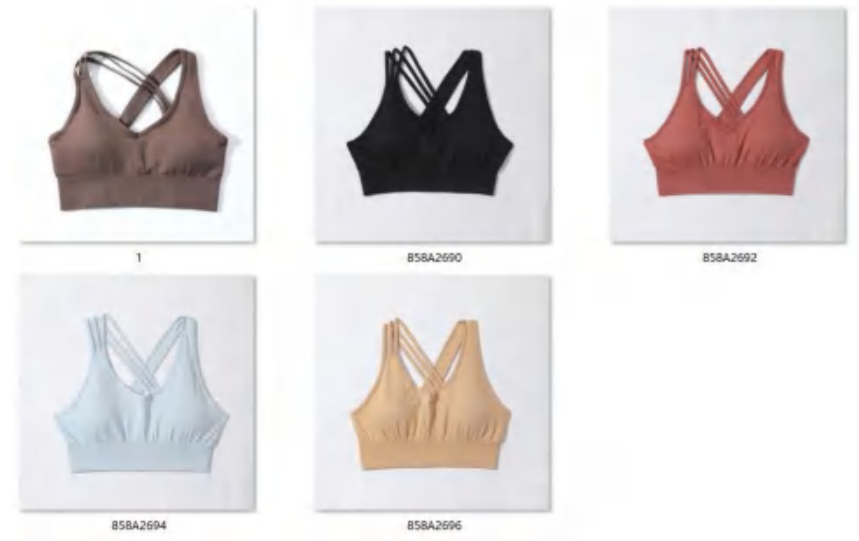

Matching set
G9197-3

Sample cost:10 \$

style: G9197-3

composition: 87%Nylon /13%Spandex

discription

Seamless Bra(with pad)

details

S-L
5 colors as
black,beige,yellow,orange,green