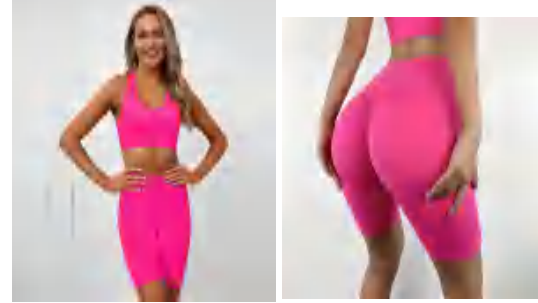

Sample cost:10 \$

style: HB0192

composition: 75%Nylon/25%spandex

discription **Sewed Bra**

details S-XL
5 colors as
black,yellow,orange,beige,rose

Picture

Matching set
DK2975

Sample cost:10 \$