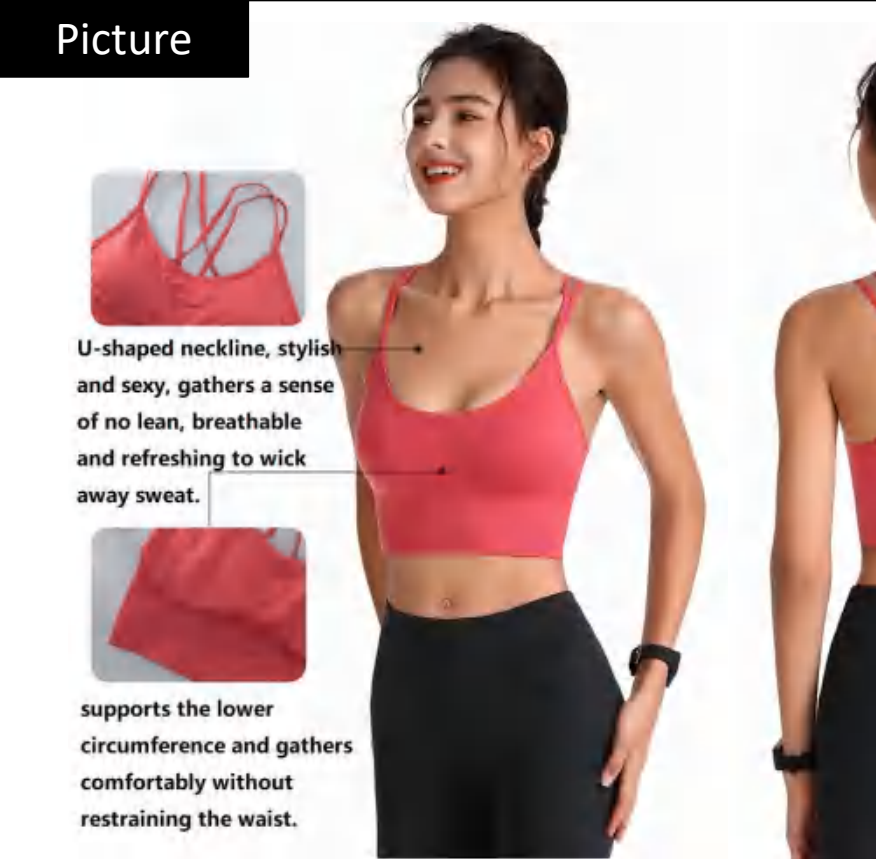

Matching set
12118+12433

Sample cost:10 \$

style: 12118+12433

composition: 78%nylon/22%spandex

discription Seamless Bra

details S-2XL
8 colors
asblack,white,red,navy,pink,
coral red,light purple

CHOOSE TO SUIT YOUR SIZE