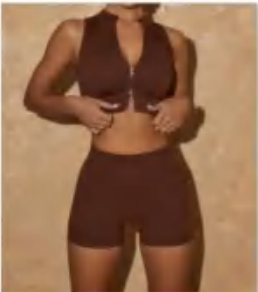

G9206-5

G9206-6

discription

Seamless Bra(with pad)

details

S-L
7 colors as
brown,black,green, dark
purple,light purple, dark pink,light
pink

Picture

吊带尺寸