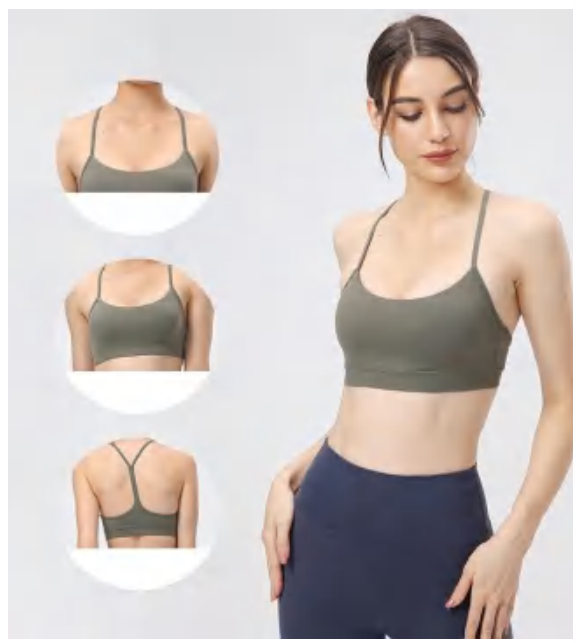

Sample cost:10 $

style: C2905

composition: 87%nylon/13%spandex

Picture