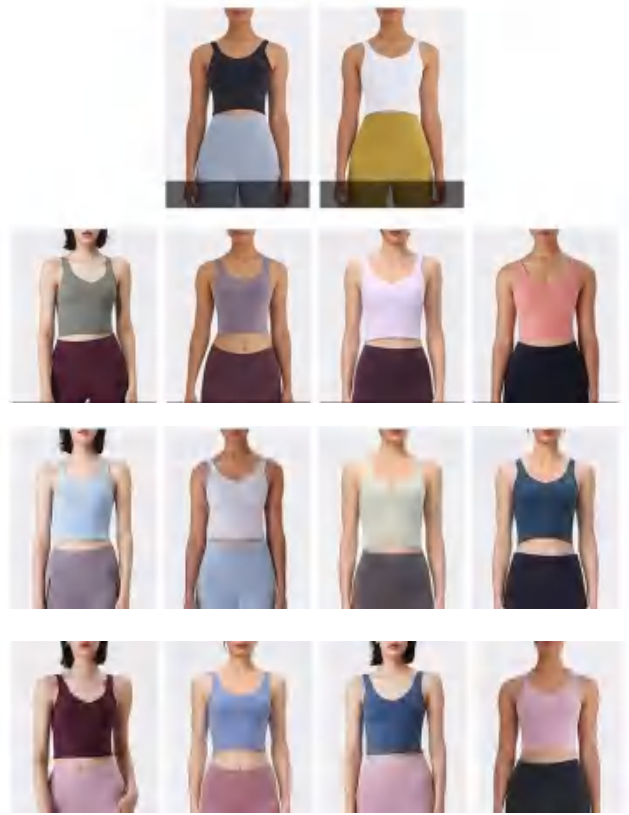

Sample cost: 10 \$

style: C2945

composition: 77% Nylon/23% Spandex

discription **Sewed Bra**

details S-XL
8 colors as black, purple, ink blue, graphite gray, gray blue, gray green, misty brown, moonstone

Picture