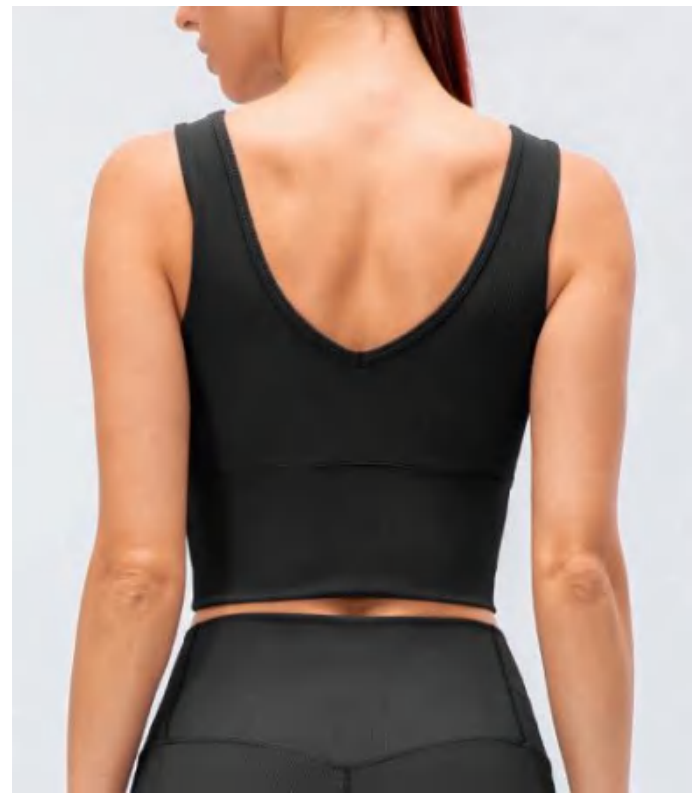

discription **Sewed Bra**

details S-2XL
6 colors as black , brown , white , pink , dark green , blue

Picture

Bra	Bust		Waist		Length	
	cm	inch	cm	inch	cm	inch
4/S	72	28.3	62	24.4	39	15.4
6/M	76	29.9	66	26.0	39.5	15.6
8/L	80	31.5	70	27.6	40	15.7
10/XL	86	33.8	76	30.0	41	16.1
12/XXL	92	36.2	82	32.3	42	16.5

Matching set
12118+12433

Sample cost:10 $

style: 12118+12433

composition: 78%nylon/22%spandex