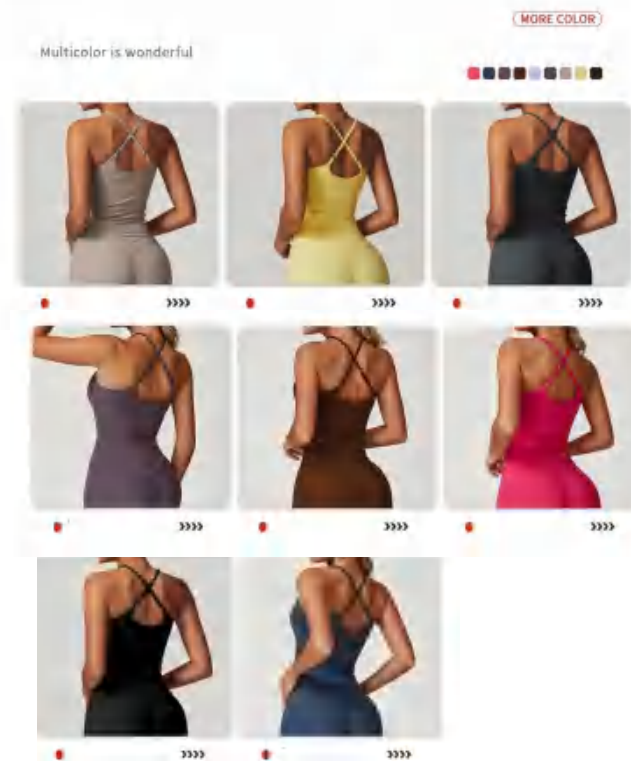

Matching set : DK8863,CK8863

details

S-XL
8colors as Aubergine Purple/Badge Blue/Black/Chocolate Brown/Dark Blue Gray/Flaxen/Goose Yellow/Raspberry Red

style : BX8863

Sample cost:13 $

composition: 78%NYLON+22%ELASTANE

Picture