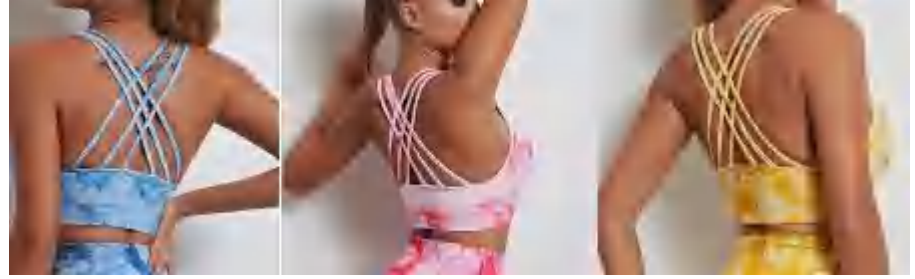

discription **Seamless Bra**

details S-L
6 colors as Black&Grey,
Black&White,Black&Purple,
White&Blue,White&Pink,
White&Yellow

Picture

Bra size

position	(厘米)	米(厘米)	L(厘米)
Hem width	28	30	32
Chest circumference	32	34	36
Clothes length	29	31	33
Finished weight in grams	128	143	155
Recommended weight (kg)	85-95.	95-115.	115-130.

Note: The elasticity of this product is very large, there will be 1-2CM deviation for the flat test inside the test, this situation is not a problem in the quality, please understand

Matching set
70389038

Sample cost:10 $
style: 70389038

composition: 90%nylon/10%spandex