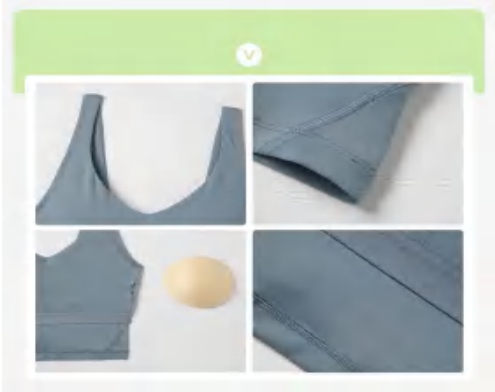

Picture

discription

Sewed Nude Crossback Yoga Bra (with pad)

details

S-XXL

18 colors as Barley color/black camouflage/black/blue-green/blue-green/Boston orange/Burnt orange/chestnut/cold blue/Dark orange/deep blue/Earth gray/extraordinary magenta/magenta purple/matte green/onion green/spruce green/tidal blue/white