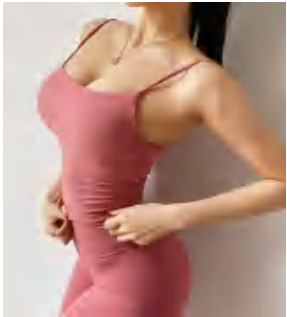

Matching set WK928

Sample cost:10 \$

style: WX28

composition: 80%Nylon/20%Spandex

discription **Sewed Bra**

details S-XL
7 colors as Bamboo Green, Black, Cayenne Red, Code Blue, Gray Blue, Mulberry Purple, White