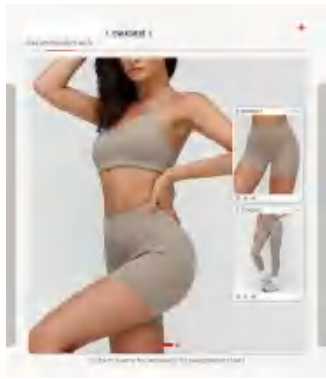

discription **yoga bra (with pad)**

details S-XL
6 colors
maching yoga short/yoga legging

Picture

WX3109 Size Information(cm)

Size	Length	1/2 Bust	1/2 Waist
S/8	21.5	34	30.5
M/10	22.5	36	32.5
L/12	23.5	38	34.5
XL/14	24.5	40	36.5

Notice:Size may be 2 cm/1 inch inaccuracy due to hand measure.
These measurements are as a guide to help you select the correct size.
Please take your own measurements and choose your size accordingly.