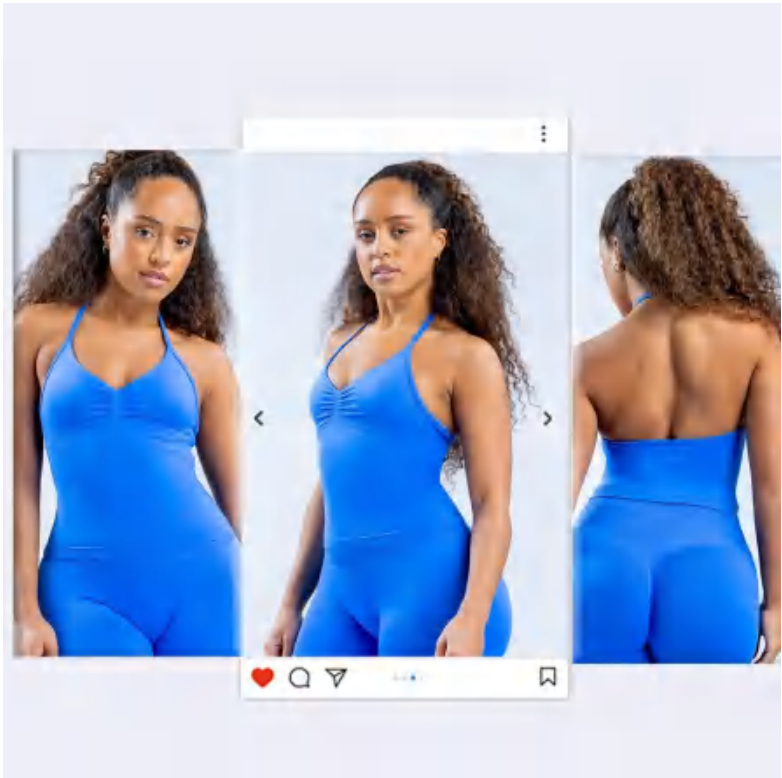

style: XJ5513

Sample cost:10 \$

composition: 90%nylon+10%spandex

discription **Seamess vest (with pad)**

details XS-XL
10 colors as Black/Blue-Grey/Electric Blue/Indigo Blue/Light Blue/Light Pink/Palm Green/White/Wild red/Wine Red