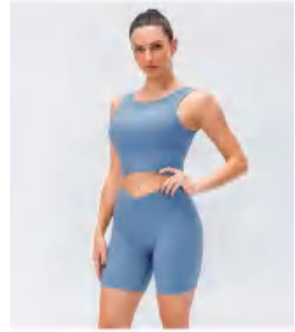

discription **Sewed Bra**

details S-2XL
6 colors as black , brown , white , pink , dark green , blue

Picture

Bra	Bust		Waist		Length	
	cm	inch	cm	inch	cm	inch
4/S	72	28.3	62	24.4	39	15.4
6/M	76	29.9	66	26.0	39.5	15.6
8/L	80	31.5	70	27.6	40	15.7
10/XL	86	33.8	76	30.0	41	16.1
12/XXL	92	36.2	82	32.3	42	16.5

Matching set
12118+12433

Sample cost:10 $

style: 12118+12433

composition: 78%nylon/22%spandex