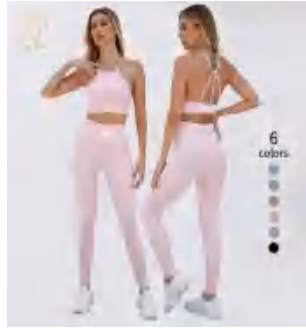

composition: 90%nylon/10%spandex

discription **Seamless Bra**

details S-L
6 colors as
blue,black,pink,green,pink purple

Picture

Size for bra 3(cm)

Size	Length	Chest	Bottom
S	25	58	54
M	26	62	58
L	27	66	62

Matching set
G9681-3L