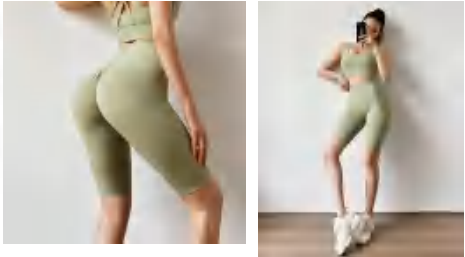

discription **Sewed Bra**

details S-XL
6 colors as black, lake green, white, peach pink, yellow, avocado green

Picture

Size Information(cm)

Size	Length	Bust	Bottom
S	38	68	64
M	39	72	68
L	40	76	72
XL	41	80	76

Notice: Size may be 2 cm/1 inch inaccuracy due to hand measure. These measurements are as a guide to help you select the correct size. Please take your own measurements and choose your size accordingly.

Matching set WK928

Sample cost:10 $

style: WX28

composition: 80%Nylon/20%Spandex