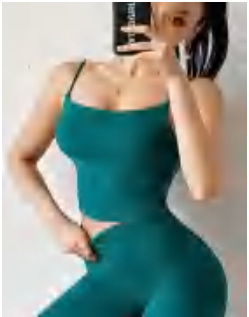

Matching set WK928

Sample cost:10 \$

style: WX28

composition: 80%Nylon/20%Spandex

discription **Sewed Bra**

details S-XL
7 colors as Bamboo Green, Black, Cayenne Red, Code Blue, Gray Blue, Mulberry Purple, White