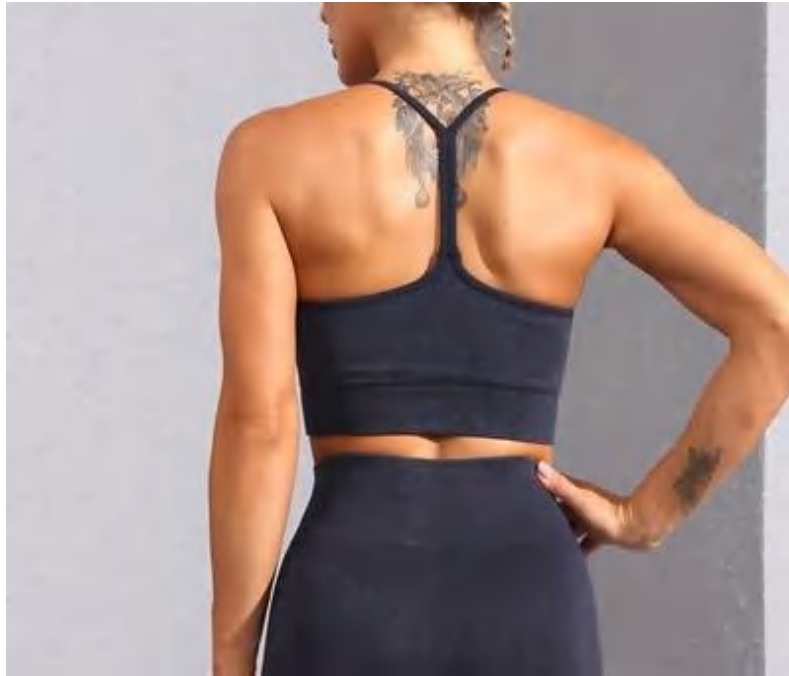

Sample cost:10 $

style: R02

composition: 87%Nylon /13%Spandex

Cream