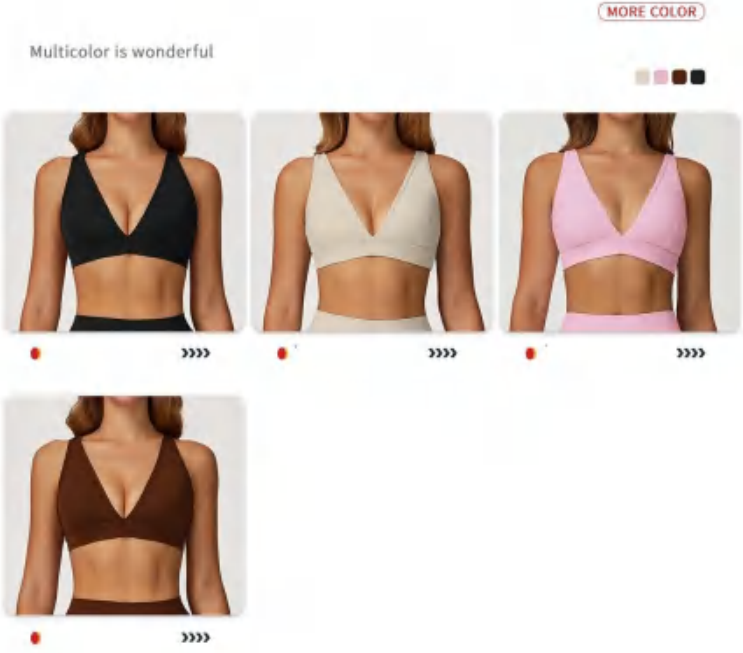

style: **WX7028**

Sample cost:10 \$

composition: **78%POLYAMIDE/22%ELASTANE**

discription bra (with pad)

details

S-XL
4 colors
maching yoga flare legging CK4507

Picture

WX4507 Size Information(cm)

Size	Length	1/2 Waist	1/2 Bust
S	27	32	32
M	28	34	34
L	29	36	36
XL	30	38	38

Notice:Size may be 2 cm/1 inch inaccuracy due to hand measure. These measurements are as a guide to help you select the correct size. Please take your own measurements and choose your size accordingly.

style: WX4507

Sample cost:10 \$

composition: 78%POLYAMIDE+22%ELASTANE

discription bra (with pad)

details

S-XL
5 colors
maching yogalegging ECK2036

Picture

WX2036 Size Information(cm)