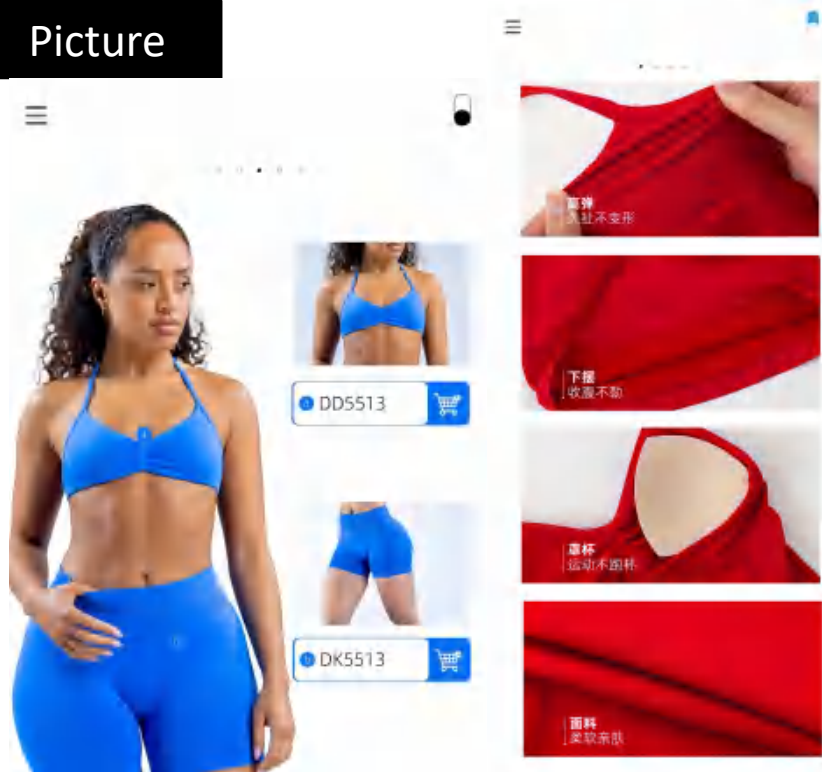

discription **Seamess bra(with pad)**

details

XS-XL
10 colors as Black/Blue-Grey/Electric Blue/Indigo Blue/Light Blue/Light Pink/Palm Green/White/Wild red/Wine Red

Picture