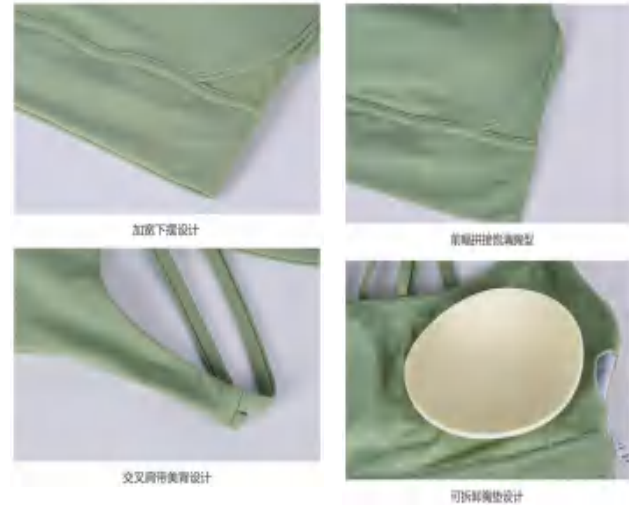

discription **Sewed Bra**

SIZE	S	M	L	XL
WAIST	66	70	74	78
BOTTOM	60	64	68	72
LENGTH	63	65	67	70

Matching set
CK919

details

S-XL
22 colors as black, white, yellow, orange, light blue, dark blue, green, brick red, grey, lotus purple, pink, coral red, light purple, dark purple, wine red, pink purple, khaki, ivory white, bronze, lemon yellow, color21, color22

Sample cost: 10 $

style: WX22

Picture

composition: 80%Nylon/20%Spandex