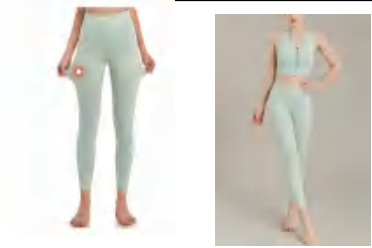

Matching set A2CK-UP

Sample cost:10 \$

style: S7WX

composition: 78%Polyester, 22%Spandex

discription **Sewed Bra(Plus size)**

details S-XXXL
5 colors as
Black/Cocoa/Orange/Red/Yellow

Picture

Size Information(cm)