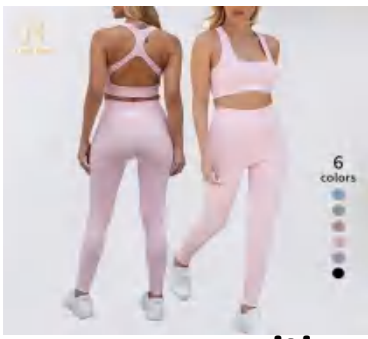

Size for bra2 (cm)

Size	Length	Chest	Bottom
S	25	66	54
M	26	70	58
L	27	74	62

Matching set
G9681-2L

details S-L
6 colors as blue,black,
pink,green,pink purple,purple

Picture

Sample cost:10 \$

style: G9681-2L