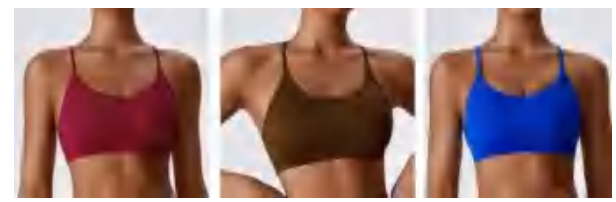

Sample cost:10 $
style: WX7137

composition: 87%nylon/13%spandex