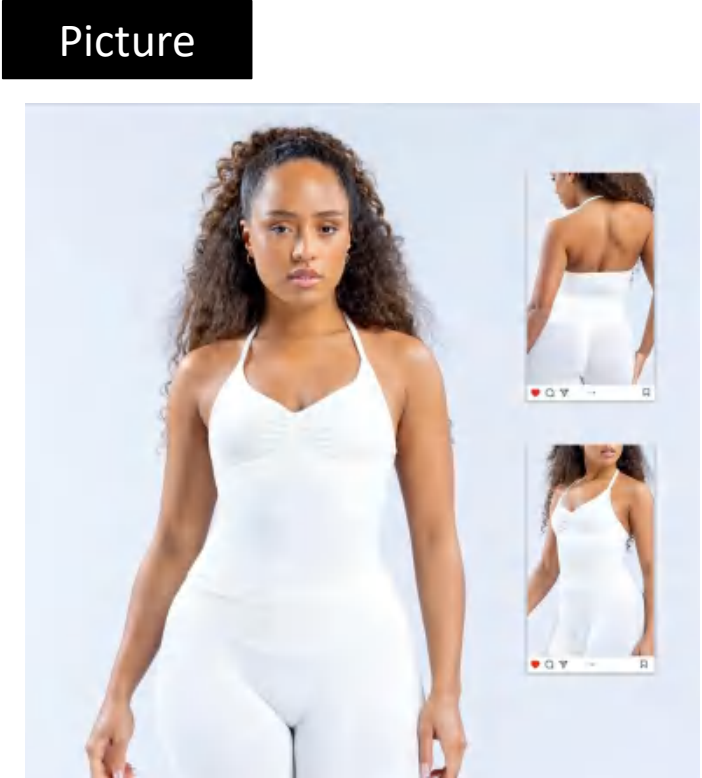

style: XJ5513

Sample cost:10 \$

composition: 90%nylon+10%spandex

discription **Seamess vest (with pad)**

details XS-XL
10 colors as Black/Blue-Grey/Electric Blue/Indigo Blue/Light Blue/Light Pink/Palm Green/White/Wild red/Wine Red