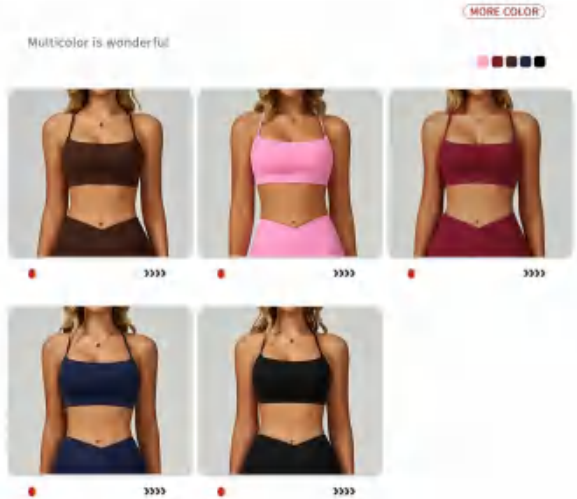

style: WX2036

Sample cost:10 \$

composition: 78%POLYAMIDE+ 22%ELASTANE

discription bra (with pad)

details

S-XL
5 colors
maching yoga short /legging/flare
legging

Picture

WX2030 Size Information(cm)

style: WX2030

Sample cost:10 \$

composition:
78%POLYAMIDE+22%ELAS
TANE

discription **yoga bra (with pad)**

details
S-XL
7 colors
maching yoga short/yoga legging

Picture

WX7028 Size Information(cm)

Size	Length	1/2 Bust	1/2 Waist
S/8	30	30	34
M/10	31	32	36
L/12	32	34	38
XL/14	33	36	40