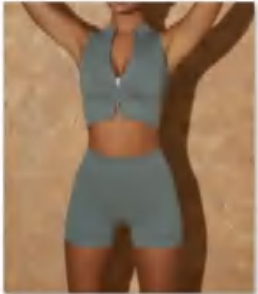

discription **Seamless Bra**

details S-L
5 colors as black,white,
blue grey,khaki,brown

Picture

Vest size

size (cm)	Length	Bust	Bottom	Gram
S	37	64	56	143
M	38	68	60	156
L	39	72	64	170

Matching set
G9206-2(7PCS)

Sample cost:10 $

style: G9206-2

composition: 90%Nylon /10%Spandex