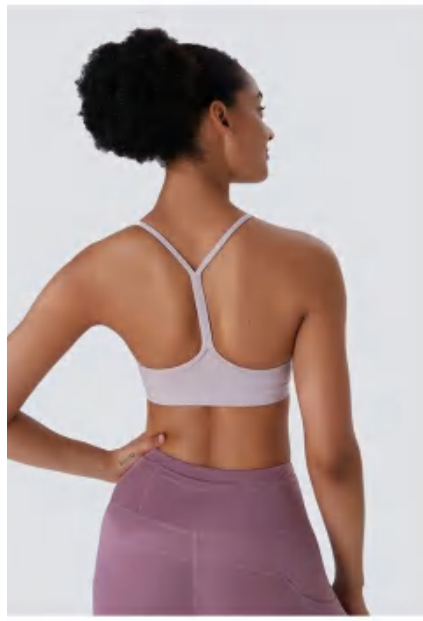

Sample cost:10 $

style: C2905

composition: 87%nylon/13%spandex

Picture