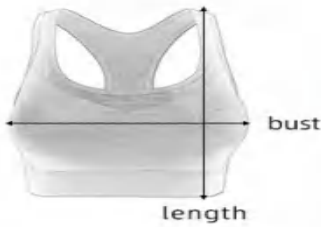

WHITE

discription **Sewed Bra**

Size (cm)	Bust	Side Length	Bottom	Weight (g)
S	33	12	32	139
M	35	13	34	148
L	37	14	36	157
XL	39	15	38	166
XXL	41	16	40	175
XXXL	43	17	42	184

details S-3XL
3 colors as
black,dark blue,nake pink

Sample cost:10 \$

style: WX163-1

Picture

composition: 87%Nylon/13%spandex

Breathable Nylon Fabric

Removable Pad

Adjustable

discription **Sewed Bra**

details S-L
3 colors as blue,red,purple

Picture

Bust: Maximum bust

Length: Distance from neckline to hem

UNIT	S(4)	M(6)	L(8)	XL(10)	XXL(12) the above
Bust <small>INCH</small> <small>cm</small>	26	27.6	29.1	-	customize
	66	70	74	-	
Length <small>INCH</small> <small>cm</small>	11.8	12.2	12.6	-	customize
	30	31	32	-	