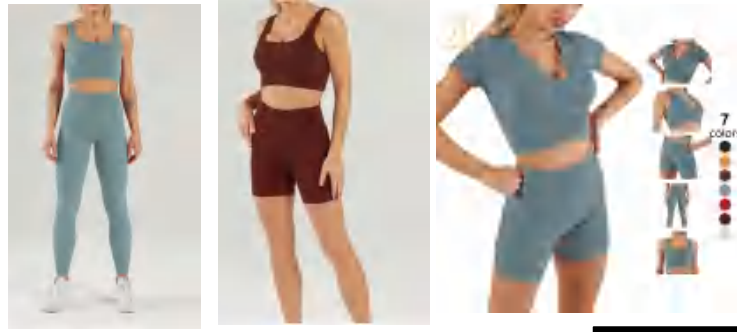

discription **Seamless Bra**

details S-L
7 colors as coffee,brown,
blue grey,beige,black,rose,orange

Picture

Size for bra/Vest(cm)

Size	Length	Bust	Bottom
S	30	32	29
M	31	34	31
L	32	36	33

Matching set
KB063(5PCS)

Sample cost:10 $

style: KB063

composition: 90%Nylon/10%spandex