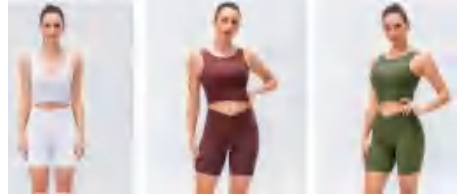

discription **Sewed Bra**

details S-2XL
6 colors as black , brown , white , pink , dark green , blue

Picture

Bra	Bust		Waist		Length	
	cm	inch	cm	inch	cm	inch
4/S	72	28.3	62	24.4	39	15.4
6/M	76	29.9	66	26.0	39.5	15.6
8/L	80	31.5	70	27.6	40	15.7
10/XL	86	33.8	76	30.0	41	16.1
12/XXL	92	36.2	82	32.3	42	16.5

Matching set
12118+12433

Sample cost:10 $

style: 12118+12433

composition: 78%nylon/22%spandex