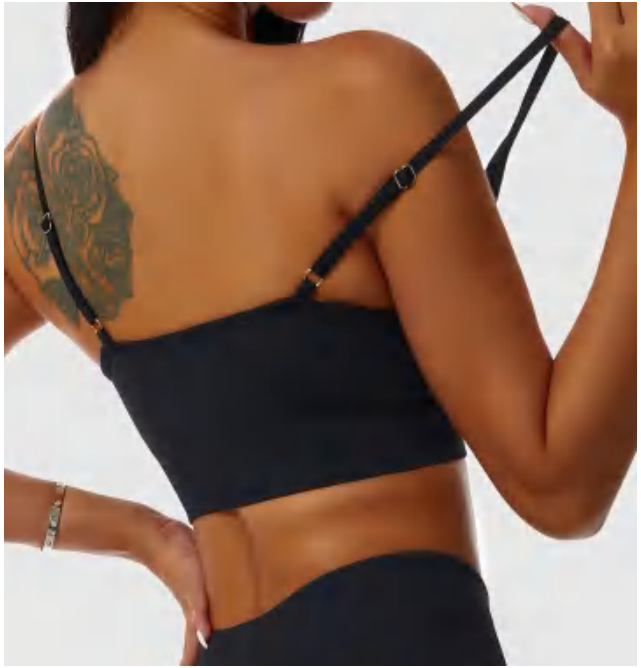

discription

Seamless Bra(with pad)

details

S-L
5 colors as black,blue,khaki,
rust red,brown

Picture

BRA SIZE			
SIZE(CM)	LENGTH	BUST	BOTTOM
S	21	70	60
M	22	70	64
L	23	80	68

Size may be 1-3cm/1 inch inaccuracy due to hand measure.

Matching set
G9197-1

Sample cost:10 $

style: G9197-1

composition: 87%Nylon /13%Spandex