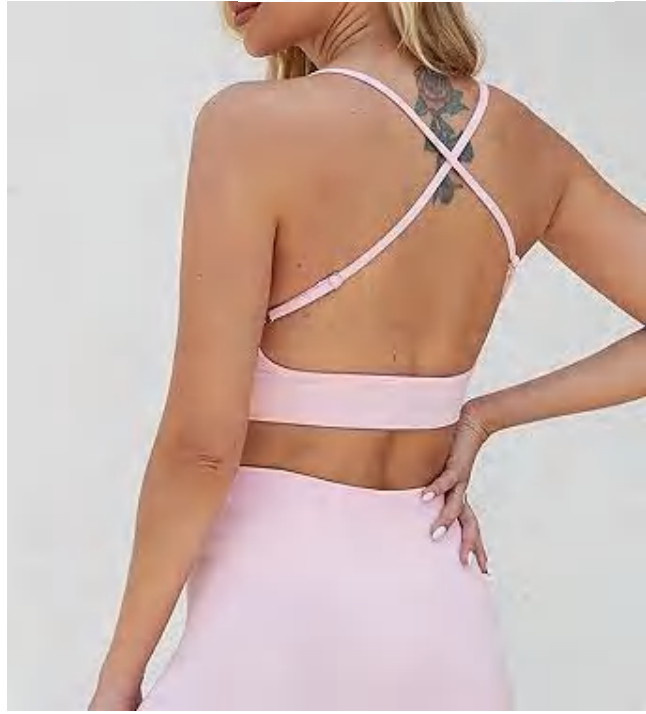

discription **Seamless Bra**

details S-L
6 colors as blue,black,
pink,green,pink purple,purple

Picture

Size for bra 1(cm)

Size	Length	Chest	Bottom
S	20	58	54
M	21	62	58
L	22	66	62