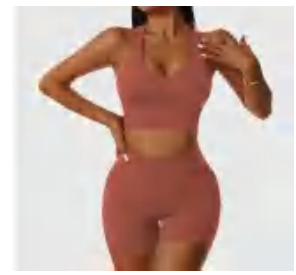

Matching set
G9197-2