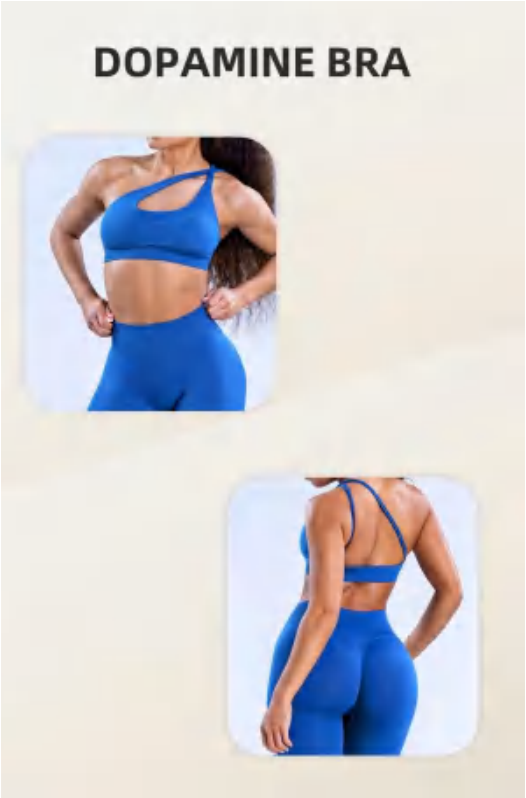

discription **Seamess bra (with pad)**

details

XS-XL
10 colors as Black/Blue-Grey/Electric Blue/Indigo Blue/Light Blue/Light Pink/Palm Green/White/Wild red/Wine Red

Picture

SY5513 Size Information(cm)