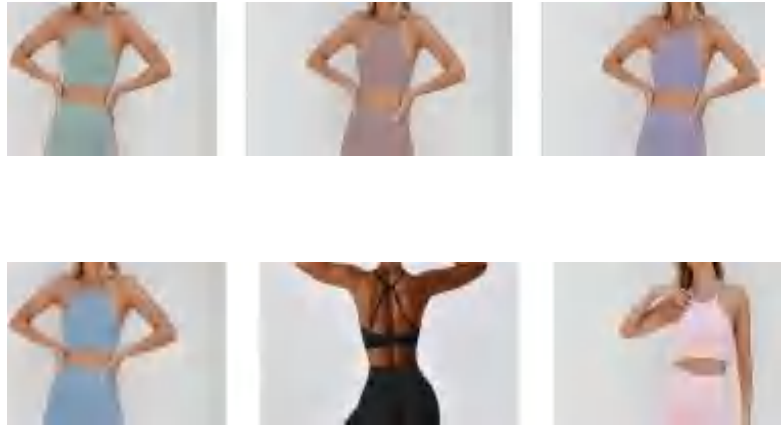

Sample cost:10 $

style: G9681-3L

composition: 90%nylon/10%spandex