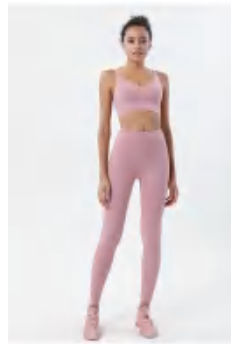

Matching set CK916