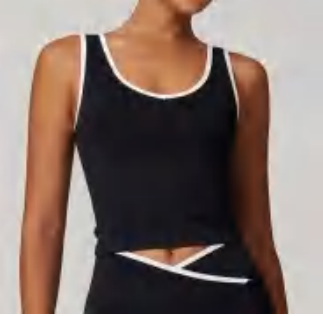

discription Bra (with pad)

details S-XL
5 colors as Black/pink/white/grey-blue/cocoa

Picture

Size	Skirt Length	Waist	1/2 Bust	1/2 Bottom
S/8	46	29	34	31
M/10	47	31	36	34
L/12	48	33	38	36
XL/14	49	35	40	38

Notice Size may be 2 cm/1 inch inaccuracy due to hand measure. These measurements are as a guide to help you select the correct size. Please take your own measurements and choose your size accordingly.

Matching set: DK8843,CK8843

Sample cost:10 $

style: BX8843

composition: 78%POLYAMIDE/22%ELASTANE