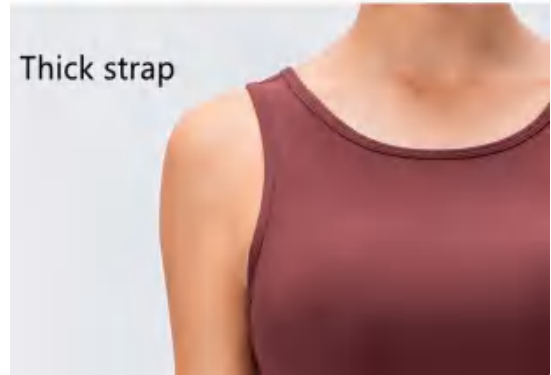

discription **Sewed Bra**

details S-2XL
6 colors as black , brown , white , pink , dark green , blue

Picture

Bra	Bust		Waist		Length	
	cm	inch	cm	inch	cm	inch
4/S	72	28.3	62	24.4	39	15.4
6/M	76	29.9	66	26.0	39.5	15.6
8/L	80	31.5	70	27.6	40	15.7
10/XL	86	33.8	76	30.0	41	16.1
12/XXL	92	36.2	82	32.3	42	16.5

Matching set
12118+12433

Sample cost:10 $

style: 12118+12433

composition: 78%nylon/22%spandex