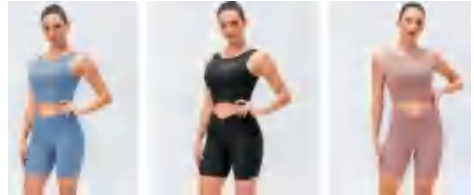

discription **Sewed Bra**

details S-2XL
6 colors as black , brown , white , pink , dark green , blue

Picture

Bra	Bust		Waist		Length	
	cm	inch	cm	inch	cm	inch
4/S	72	28.3	62	24.4	39	15.4
6/M	76	29.9	66	26.0	39.5	15.6
8/L	80	31.5	70	27.6	40	15.7
10/XL	86	33.8	76	30.0	41	16.1
12/XXL	92	36.2	82	32.3	42	16.5

Matching set
12118+12433

Sample cost:10 $

style: 12118+12433

composition: 78%nylon/22%spandex