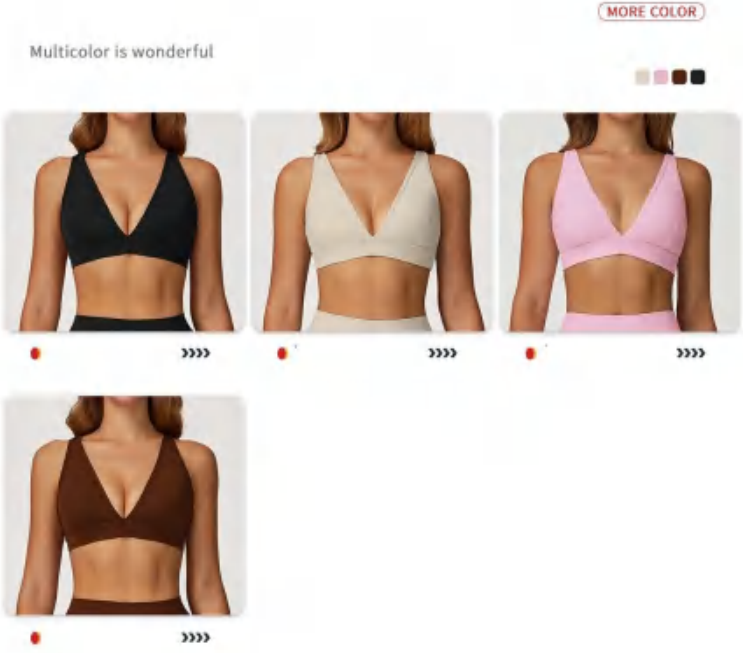

style: WX7028

Sample cost:10 \$

composition: 78%POLYAMIDE/22%ELASTANE

discription bra (with pad)

details

S-XL
4 colors
maching yoga flare legging CK4507

Picture

WX4507 Size Information(cm)

Size	Length	1/2 Waist	1/2 Bust
S	27	32	32
M	28	34	34
L	29	36	36
XL	30	38	38

Notice: Size may be 2 cm/1 inch inaccuracy due to hand measure. These measurements are as a guide to help you select the correct size. Please take your own measurements and choose your size accordingly.

style: WX4507

Sample cost:10 \$

composition: 78%POLYAMIDE+22%ELASTANE

discription bra (with pad)

details

S-XL
5 colors
maching yogalegging ECK2036

Picture

WX2036 Size Information(cm)