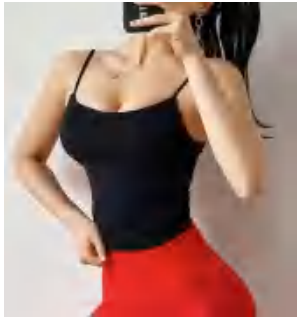

Matching set WK928

Sample cost:10 \$

style: WX28

composition: 80%Nylon/20%Spandex

discription **Sewed Bra**

details S-XL
7 colors as Bamboo Green, Black, Cayenne Red, Code Blue, Gray Blue, Mulberry Purple, White