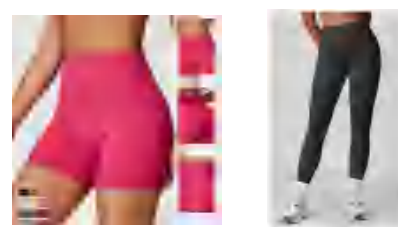

discription **sewed cross back bra(with pad)**

BX8863 Size Information(cm)

Size	Length	1/2 Bust	1/2 Bottom	1/2 Waist
S	45	35	32.5	30
M	46	37	34.5	32
L	47	39	36.5	34
XL	48	41	39.5	36

Notice:Size may be 2 cm/1 inch inaccuracy due to hand measure
These measurements are as a guide to help you select the correct size.
Please take your own measurements and choose your size accordingly.