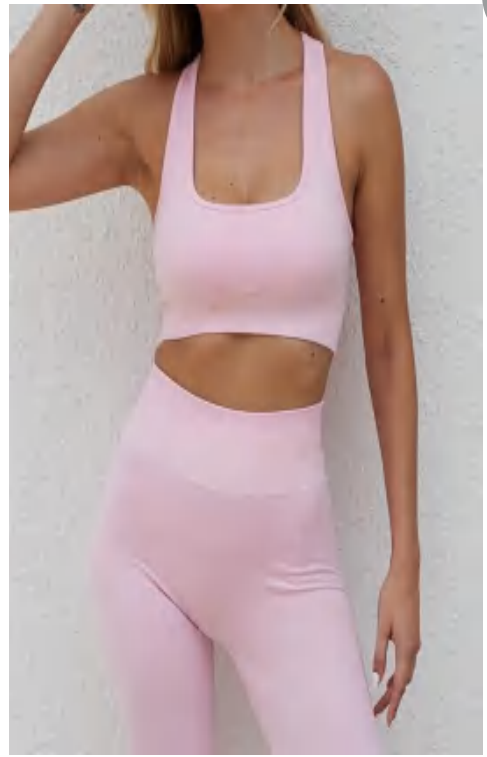

discription **Seamless Bra**

Size for bra2 (cm)

Size	Length	Chest	Bottom
S	25	66	54
M	26	70	58
L	27	74	62

Matching set
G9681-2L

details S-L
6 colors as blue,black,
pink,green,pink purple,purple

Picture

Sample cost:10 $

style: G9681-2L

composition: 90%nylon/10%spandex