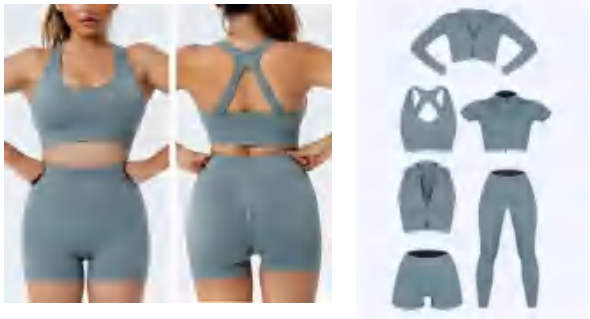

discription **Seamless Bra**

details S-L
5 colors as
green,black,white,brown,khaki

Picture

size (cm)	Bra size			Gram
	Length	Bust	Bottom	
S	31	68	56	130
M	32	72	60	144
L	33	76	64	158

Note: Actual size manually measured, there will inevitably be 1-3 cm of error, please understand the pro.

Matching set
G9206(7PCS)

Sample cost:10 $

style : G9206

composition: 90%nylon/10%spandex