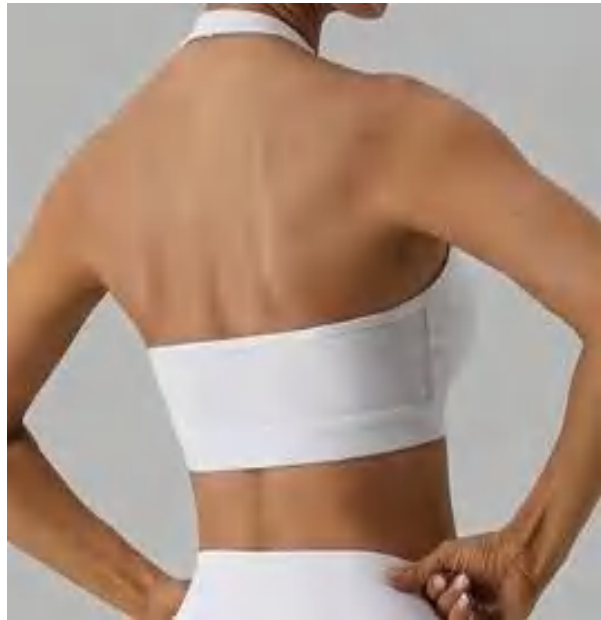

discription **Sewed Bra**

details S-XL
5 colors as black,royal blue,green,light blue,white

Picture

PRODUCT INFORMATION

Bra Size	Length	Waist	Bottom
S/4	39	64	58
M/6	40	68	62
L/8	41	72	66
XL/10	42	76	70

**Matching set
YW436-KW243**

Sample cost:10 $

style: YW436-KW243

composition: 75%Spandex/25%Nylon