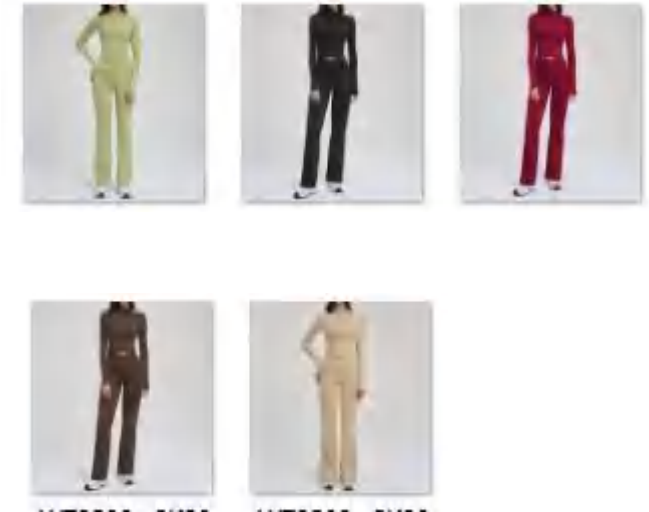

discription

sewed yoga sets

details

S-XL

5 colors as Bean Paste Green/Black/Cherry Red/Coffee Brown/Light Camel

Picture

WT2539 Size Information(cm)

Size	Length	Sleeve Length	1/2 Bust	Shoulder Width	1/2 Bottom
S/8	44.5	64	39	34	36
M/10	45.5	65	41	34	38
L/12	46.5	66	43	35	40
XL/14	47.5	67	45	36	42

Notice: Size may be 2 cm/1 inch inaccuracy due to hand measure. These measurements are as a guide to help you select the correct size. Please take your own measurements and choose your size accordingly.

CK2030-2 Size Information(cm)

Size	Length	1/2 Waist	1/2 Hip	1/2 Slack Bottom
S/8	107	24	37	28
M/10	108	26	39	28
L/12	109	28	41	27
XL/14	110	30	43	28

Notice: Size may be 2 cm/1 inch inaccuracy due to hand measure. These measurements are as a guide to help you select the correct size. Please take your own measurements and choose your size accordingly.

Sample cost:20$

style: WT2539+CK2030-2

Composition:

78%POLYAMIDE+22%ELASTANE