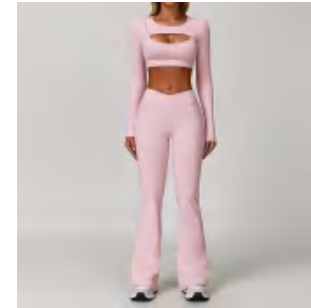

discription

Sewed yoga set

CX4501 Size Information(cm)

Size	Length	Sleeve Length	1/2 Bust	Shoulder Width	1/2 Bottom
S/M	74	60	85.5	37	31
M/10	75	61	87.5	38	33
L/12	76	62	89.5	40	35
XL/14	77	63	91.5	40.4	37

CK9177 Size Information(cm)

Size	Length	1/2 Waist	1/2 Hip	1/2 Slack Bottom
S/M	105	26.5	34	28
M/10	104	26.5	36	28
L/12	105	28.5	38	28
XL/14	106	32.5	40	31

Notice: Size may be 2 cm/1 inch inaccuracy due to hand measure. These measurements are as a guide to help you select the correct size. Please take your own measurements and choose your size accordingly.

Sample cost:20 $

details

S-XL
5 colors as Black/Cream Green/CURLY BLUE/Lilac Purple/Peach Pink

style:
CX4501+CK9177

Picture

composition: 78%POLYAMIDE+22%ELASTANE