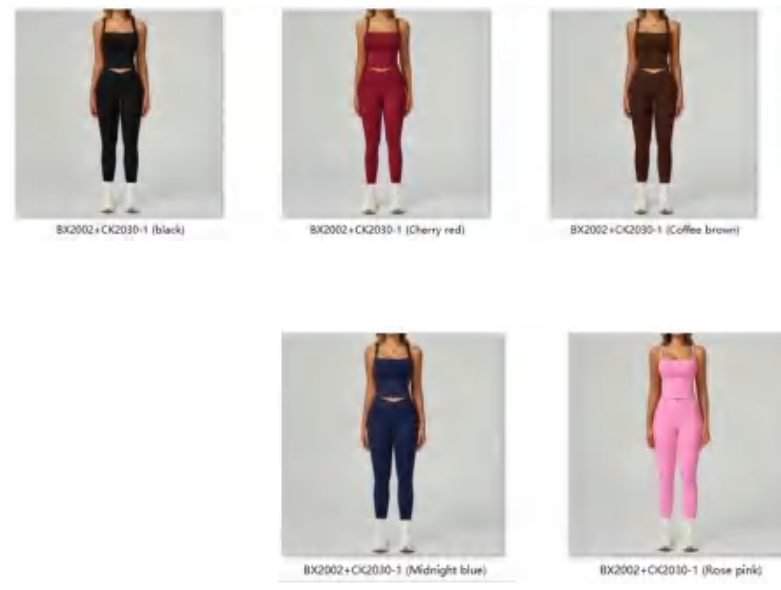

Sample cost:20 \$

style:
BX2002+CK2030-1

composition:
78%POLYAMIDE+22%ELASTANE

discription

sewed yoga bra + Short

details

S-XL

5colors