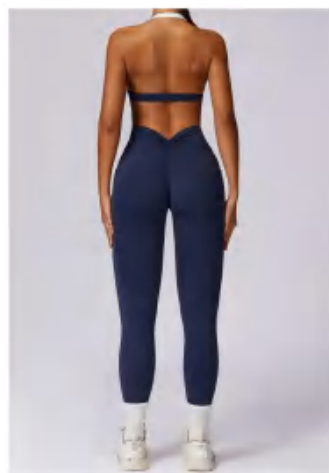

Sample cost:20 \$

style: TZ8605-L

composition: 78%NYLON,22%ELASTANE

discription

Sewed set(No stock,customized)

details

S-XL
4 colors as blue,black,brown(CK8524 discontinued),rose

Picture