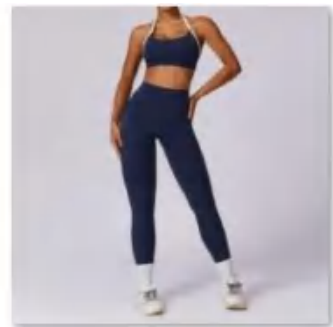

size for bar

size for trousers

Sample cost:20 \$

style: WX8605-CK8524

composition: 78%NYLON,22%ELASTANE

discription Sewed set

Shorts size XS/6 S/8 M/10 L/12 XL/14

TROUSERS LENGTH	-	33	34	35	36
WAIST	-	56	60	64	68
HIP	-	64	68	72	76
SLACK BOTTOM	-	38	40	42	44