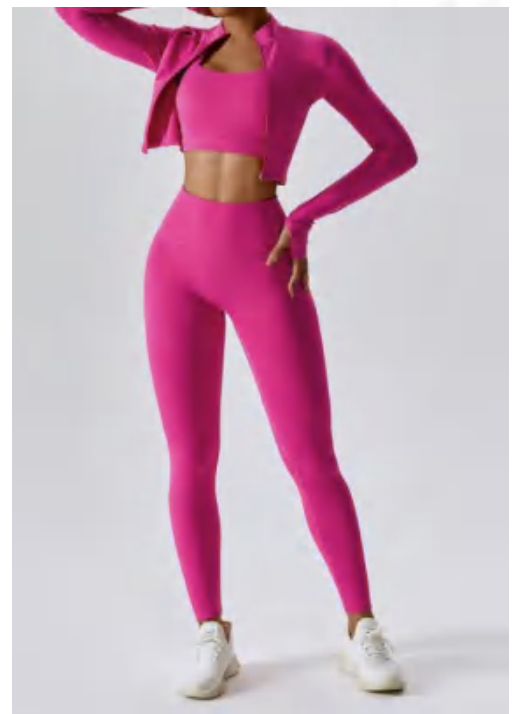

discription

Sewed set (3 pieces long)

details

S-XL
7 colors as /Black/Coffee/Dark Blue/Magenta/Grey/Bean Green/sky blue

Picture

Size Information(cm)

Size	Length	Bust	Bottom
S	28	62	60
M	29	66	64
L	30	70	68
XL	31	74	72

Size Information(cm)

Size	Length	Slack Bottom	Hip	Waist
S	88	19	70	52
M	89	20	74	56
L	90	21	78	60
XL	91	22	82	64

Size Information(cm)

Size	Length	Shoulder	Bust	Bottom	Sleeve Length
S	39	32	76	64	65
M	40	33	80	68	66
L	41	34	84	72	67
XL	42	35	88	76	68

Notice Size may be 2 cm/1 inch inaccuracy due to hand measure. These measurements are as a guide to help you select the correct size. Please take your own measurements and choose your size accordingly.

Notice Size may be 2 cm/1 inch inaccuracy due to hand measure. These measurements are as a guide to help you select the correct size. Please take your own measurements and choose your size accordingly.

Sample cost:25 $

style: TZ8047-4

composition: 78%Nylon,22%Spandex