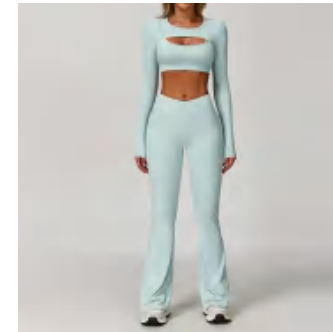

discription

Sewed yoga set

CX4501 Size Information(cm)

Size	Length	Sleeve Length	1/2 Bust	Shoulder Width	1/2 Bottom
S/M	74	60	85.5	37	31
M/10	75	61	87.5	38	33
L/12	76	62	89.5	40	35
XL/14	77	63	91.5	40.4	37

CK9177 Size Information(cm)

Size	Length	1/2 Waist	1/2 Hip	1/2 Slack Bottom
S/M	105	26.5	34	28
M/10	104	26.5	36	28
L/12	105	28.5	38	28
XL/14	106	32.5	40	31

Notice: Size may be 2 cm/1 inch inaccuracy due to hand measure. These measurements are as a guide to help you select the correct size. Please take your own measurements and choose your size accordingly.

Sample cost:20 $

details

S-XL
5 colors as Black/Cream Green/CURLY BLUE/Lilac Purple/Peach Pink

style:
CX4501+CK9177

Picture

composition: 78%POLYAMIDE+22%ELASTANE