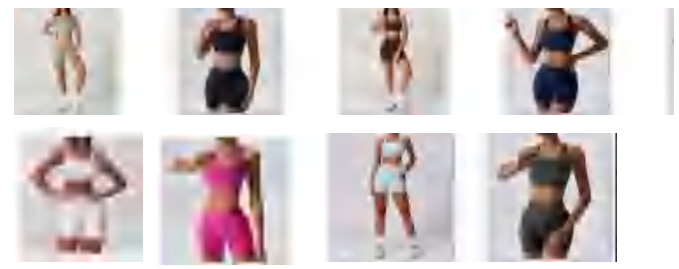

Sample cost:15 $

style: TZ8047-1

composition: 78%Nylon,22%Spandex