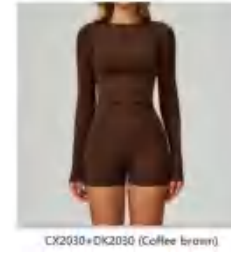

discription

sewed long sleeve+Short

details

S-XL
5colors
matching flare legging CK2030-1/ CK2030-2

Picture

DK2030 Size Information(cm)

Size	Length	1/2 Waist	1/2 Hip	1/2 Slack Bottom
S/8	31	24	37	20.5
M/10	32	26	39	21.5
L/12	33	28	41	22.5
XL/14	34	30	43	23.5

Notice Size may be 2 cm/1 inch inaccuracy due to hand measure. These measurements are as a guide to help you select the correct size. Please take your own measurements and choose your size accordingly.

CX2030 Size Information(cm)

Size	Length	Sleeve Length	1/2 Bust	1/2 Bottom
S/8	49	71	35.5	32.5
M/10	50	72.5	37.5	34.5
L/12	51	74	39.5	36.5
XL/14	52	75.5	41.5	38.5

Notice Size may be 2 cm/1 inch inaccuracy due to hand measure. These measurements are as a guide to help you select the correct size. Please take your own measurements and choose your size accordingly.

Sample cost:18$

style:
CX2030+DK2030

composition :
78%POLYAMIDE+22%ELASTANE