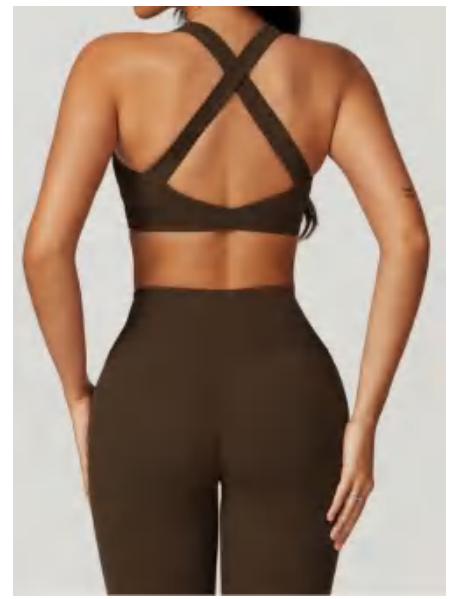

discription Sewed set

details S-XL
10colors as /magenta/black/dark blue/Coffee/ Sky Blue/Bean Green/grey/Diamond Apricot/Midnight Blue/Rose Red

Picture

Size Information(cm)

Size	Length	Bust	Bottom
S	28	62	60
M	29	66	64
L	30	70	68
XL	31	74	72

Notice:Size may be 2 cm/1 inch inaccuracy due to hand measure. These measurements are as a guide to help you select the correct size. Please take your own measurements and choose your size accordingly.

Size Information(cm)

Size	Length	Slack Bottom	Hip	Waist
S	88	19	70	52
M	89	20	74	56
L	90	21	78	60
XL	91	22	82	64

Notice:Size may be 2 cm/1 inch inaccuracy due to hand measure. These measurements are as a guide to help you select the correct size. Please take your own measurements and choose your size accordingly.

Sample cost:18 $

style: TZ8047-2

composition: 78%Nylon,22%Spandex