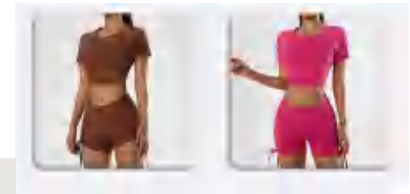

discription Sewed set

details XS-XL
3 colors as brown,
roseo, ivory

Picture

Size Information(cm) for Top

Size	Length	Chest	Sleeve	Sleeve bottom
S	37	37	21	12.5
M	38	39	22	13
L	39	41	23	13.5
XL	40	43	24	14

Size Information(cm) for shorts

Size	Length	Hip	Waist	Waist height
S	28	38	27	11.5
M	29	40	29	11.5
L	30	42	31	11.5
XL	31	46	33	11.5

Sample cost:15 $

style: TZ563

composition: 75%nylon/25%spandex