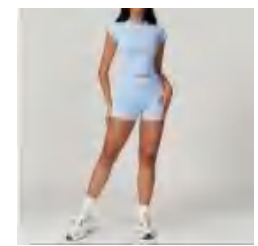

discription

Sewed set

details

S-XL
5 colors as Sky blue/black/light coffee/Blue-Grey/Cream

Picture

Size Information(cm)

Size	Length	Sleeve Length	Bust	Bottom
S	42	16.5	67	58
M	43	17	71	62
L	44	17.5	75	66
XL	45	18	79	70

Size Information(cm)

Size	Length	Waist	Hip	Slack Bottom
S	31	50	70	37
M	32	54	74	39
L	33	58	78	41
XL	34	62	82	43

Notice:Size may be 2 cm/1 inch inaccuracy due to hand measure. These measurements are as a guide to help you select the correct size. Please take your own measurements and choose your size accordingly

size for top

size for shorts

Sample cost:15 $

style: TZ8799-1

Composition: 75%Recycle NYLON,25%ELASTANE