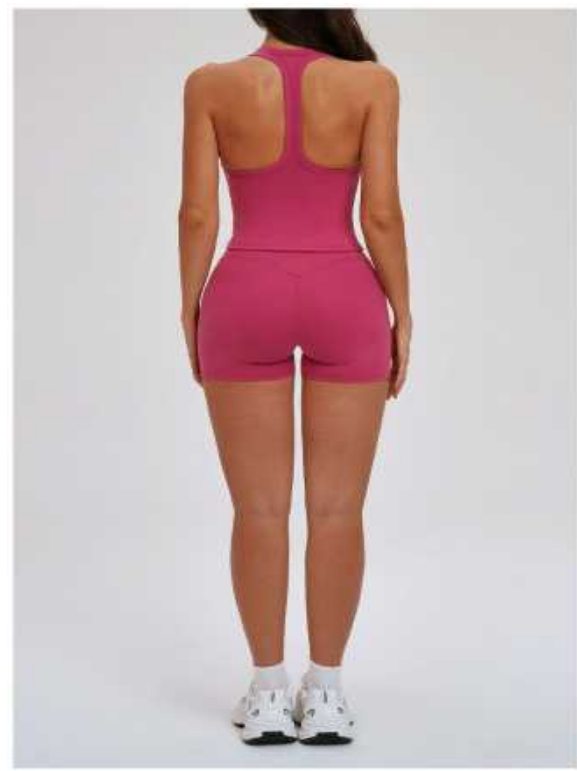

discription **sewed yoga set**

details **S-XL**
6 colors as
Badge Blue/Black/Ceramic Pink/Dark
Brown/Plum Purple/Romantic Purple

Picture

BX5087-1 Size Information(cm)

Size	Length	1/2 Bust	1/2 Bottom	1/2 Waist
S/8	42.5	33.5	34	30.5
M/10	43.5	35.5	36	32.5
L/12	44.5	37.5	38	34.5
XL/14	45.5	39.5	40	36.5

Notice:Size may be 2 cm/1 inch inaccuracy due to hand measure.
These measurements are as a guide to help you select the correct size.
Please take your own measurements and choose your size accordingly.

DK5087 Size Information(cm)

Size	Length	1/2 Hip	1/2 Slack Bottom	1/2 Waist
S/8	32.5	38.5	19.5	25.5
M/10	33.5	38.5	20.5	27.5
L/12	34.5	40.5	21.5	28.5
XL/14	35.5	42.5	22.5	31.5

Notice:Size may be 2 cm/1 inch inaccuracy due to hand measure.
These measurements are as a guide to help you select the correct size.
Please take your own measurements and choose your size accordingly.

Sample cost:15$

style:
BX5087-1+DK5087

Composition:
83%POLYAMIDE+17%ELASTANE