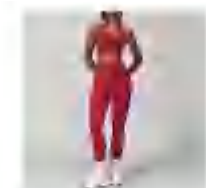

TZ8047-2 (Rose Red)