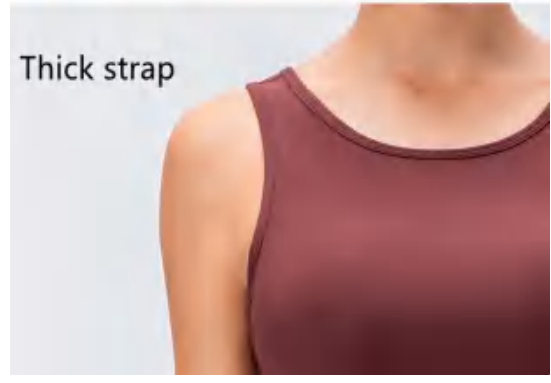

discription Sewed set

details S-2XL
6 colors as black , brown , white , pink , dark green , blue

Picture

Bra	Bust		Waist		Length	
	cm	inch	cm	inch	cm	inch
4/S	72	28.3	62	24.4	39	15.4
6/M	76	29.9	66	26.0	39.5	15.6
8/L	80	31.5	70	27.6	40	15.7
10/XL	86	33.8	76	30.0	41	16.1
12/XXL	92	36.2	82	32.3	42	16.5

Shorts	Waist		Hip		Side length		Hem	
	cm	inch	cm	inch	cm	inch	cm	inch
4/S	52	20.5	78	30.7	40.5	15.9	36	14.2
6/M	56	22.0	82	32.3	41.5	16.3	38	15.0
8/L	60	23.6	86	33.9	42.5	16.7	40	15.7
10/XL	66	26.0	92	36.2	43.5	17.1	43	16.9
12/XXL	72	28.3	98	38.6	44.5	17.5	46	18.1

Sample cost:15 $

style: 12118+12433

composition: 75%Nylon, 25%spandex