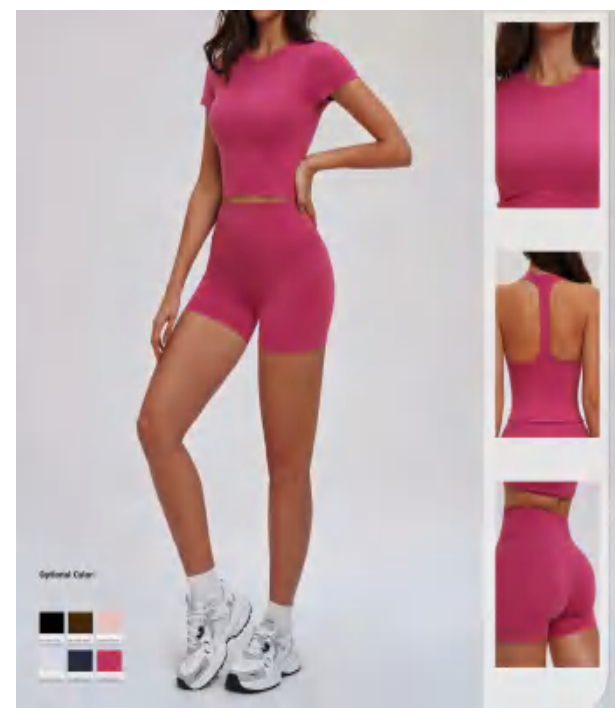

discription **sewed yoga set**

details **S-XL**
6 colors as

Picture **Badge Blue/Black/Ceramic Pink/Dark Brown/Plum Purple/Romantic Purple**

DX5087 Size Information(cm)

Size	Length	Sleeve Length	1/2 Bust	Shoulder Width	1/2 Bottom
S/8	41	14.5	37	34.5	33
M/10	42	15	39	35.5	35
L/12	43	15.5	41	36.5	37
XL/14	44	15	43	37.5	39

Notice:Size may be 2 cm/1 inch inaccuracy due to hand measure.
These measurements are as a guide to help you select the correct size.
Please take your own measurements and choose your size accordingly

DX5087 Size Information(cm)

Size	Length	Sleeve Length	1/2 Bust	Shoulder Width	1/2 Bottom
S/8	41	14.5	37	34.5	33
M/10	42	15	39	35.5	35
L/12	43	15.5	41	36.5	37
XL/14	44	15	43	37.5	39

Notice:Size may be 2 cm/1 inch inaccuracy due to hand measure.
These measurements are as a guide to help you select the correct size.
Please take your own measurements and choose your size accordingly

Sample cost:15$

Style:
DX5087+DK5087

Composition:
83%POLYAMIDE+17%ELASTANE