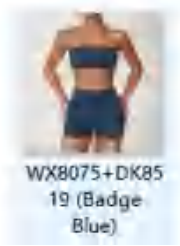

WX8075+DK8519 (Cherry Blossom Pink)

WX8075+DK8519 (Badge Blue)