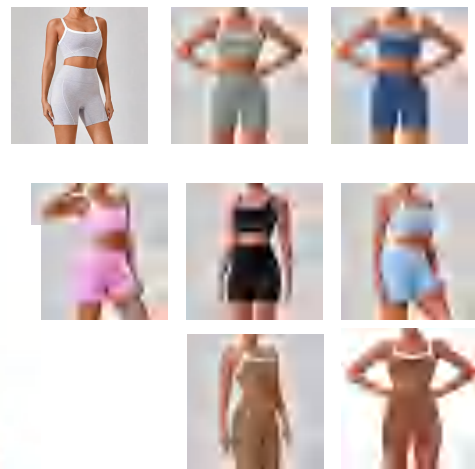

Sample cost:20 $

style:
YW512+KW305

composition: 78%NYLON,22%ELASTANE