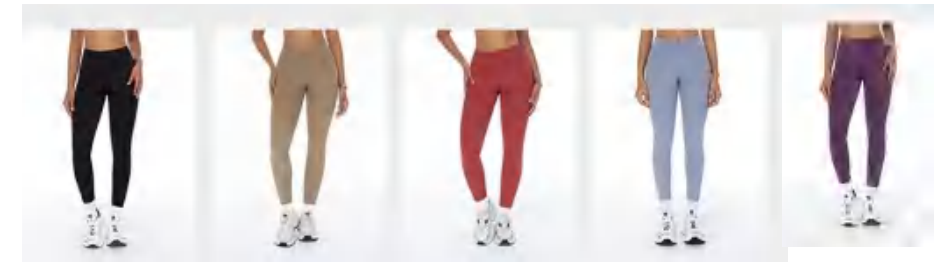

bra size

leegin
g
size

Sample cost:20 \$

style: WX7025-2+CK7025

composition: 78%Polyamide/22%Elastane

discription

Sewed set(3 piese sets)

details