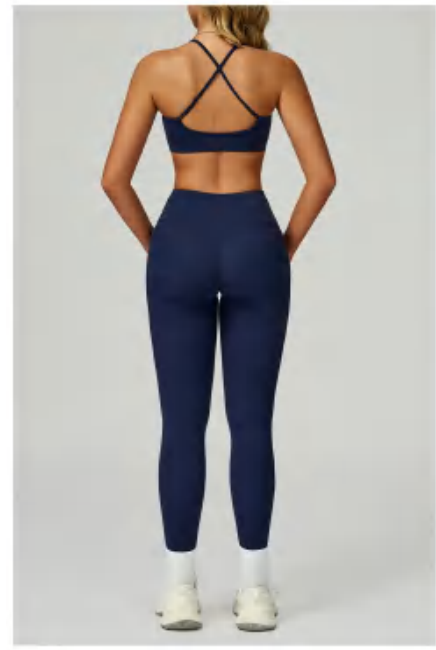

WX2030+CK2030-1 (Cherry red)