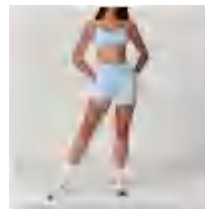

size for bra

size for shorts

Sample cost:15 \$

style: TZ8799-2

Composition: 75%Recycle NYLON,25%ELASTANE

discription

Sewed set

details