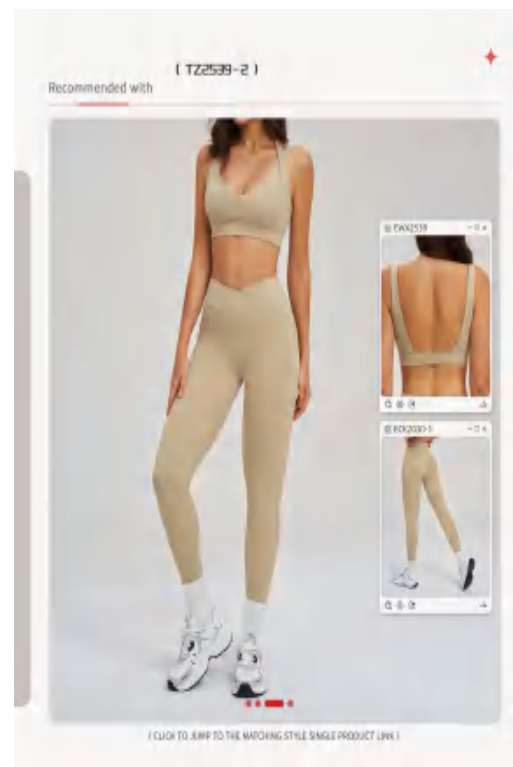

discription

sewed yoga sets

details

S-XL

5 colors as Bean Paste Green/Black/Cherry Red/Coffee Brown/Light Camel

Picture

WX2539 Size Information(cm)

Size	Length	1/2 Bust	1/2 Waist
S/8	31	36	26.5
M/10	32	38	30.5
L/12	33	40	32.5
XL/14	34	42	34.5

Notice:Size may be 2 cm/1 inch inaccuracy due to hand measure. These measurements are as a guide to help you select the correct size. Please take your own measurements and choose your size accordingly.

CK2030-1 Size Information(cm)

Size	Length	1/2 Waist	1/2 Hip	1/2 Slack Bottom
S/8	88	24	37	10
M/10	89	26	39	10.5
L/12	90	28	41	11
XL/14	91	30	43	11.5

Notice:Size may be 2 cm/1 inch inaccuracy due to hand measure. These measurements are as a guide to help you select the correct size. Please take your own measurements and choose your size accordingly.

Sample cost:18$

style: WX2539+CK2030-1

Composition:
78%POLYAMIDE+22%ELASTANE