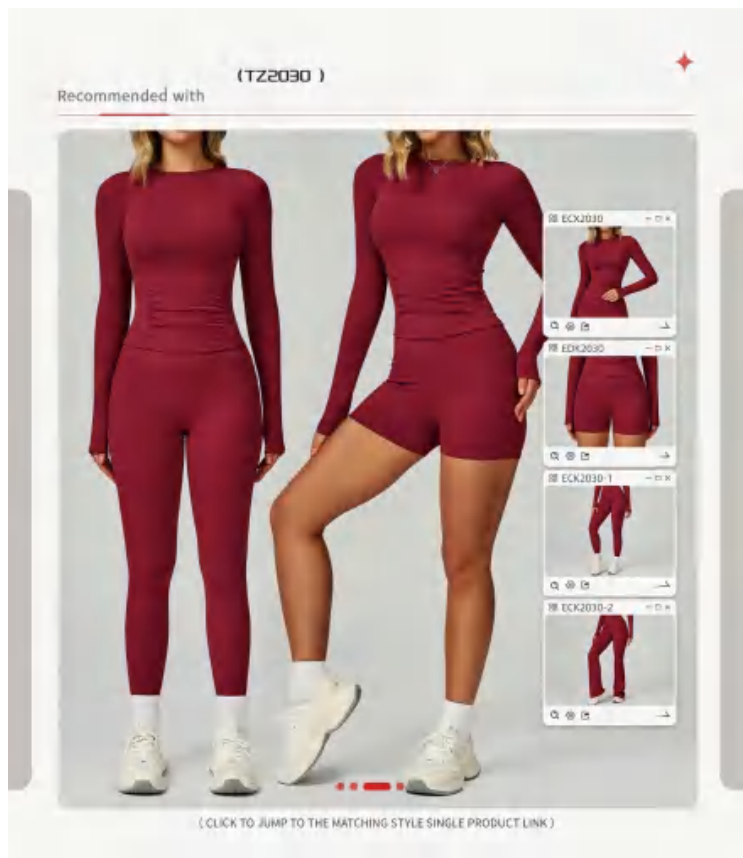

discription

sewed long sleeve+Short

details

S-XL
5colors
matching flare legging CK2030-1/ CK2030-2

Picture

DK2030 Size Information(cm)

Size	Length	1/2 Waist	1/2 Hip	1/2 Slack Bottom
S/8	31	24	37	20.5
M/10	32	26	39	21.5
L/12	33	28	41	22.5
XL/14	34	30	43	23.5

Notice Size may be 2 cm/1 inch inaccuracy due to hand measure. These measurements are as a guide to help you select the correct size. Please take your own measurements and choose your size accordingly.

CX2030 Size Information(cm)

Size	Length	Sleeve Length	1/2 Bust	1/2 Bottom
S/8	49	71	35.5	32.5
M/10	50	72.5	37.5	34.5
L/12	51	74	39.5	36.5
XL/14	52	75.5	41.5	38.5

Notice Size may be 2 cm/1 inch inaccuracy due to hand measure. These measurements are as a guide to help you select the correct size. Please take your own measurements and choose your size accordingly.

Sample cost:18$

style:
CX2030+DK2030

composition :
78%POLYAMIDE+22%ELASTANE