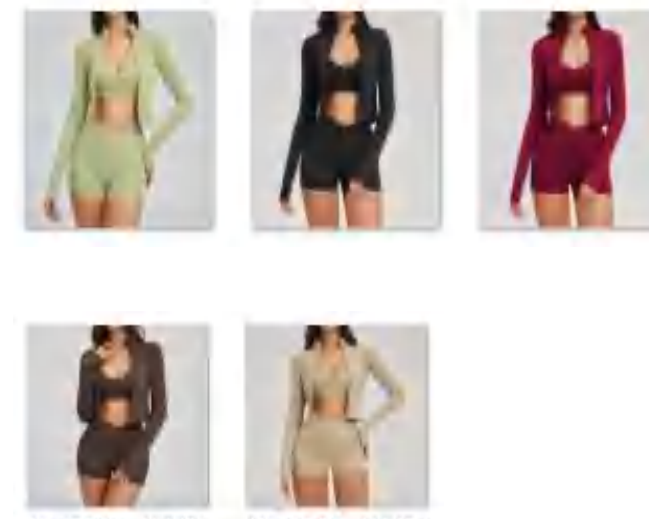

Sample cost:25$

Style:WT2539+WX2539+DK2030

Composition:
78%POLYAMIDE+22%ELASTANE