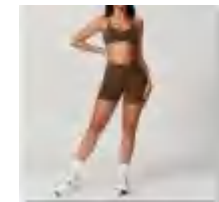

size for bra

size for shorts

Sample cost:15 \$

style: TZ8799-2

Composition: 75%Recycle NYLON,25%ELASTANE

discription

Sewed set

details