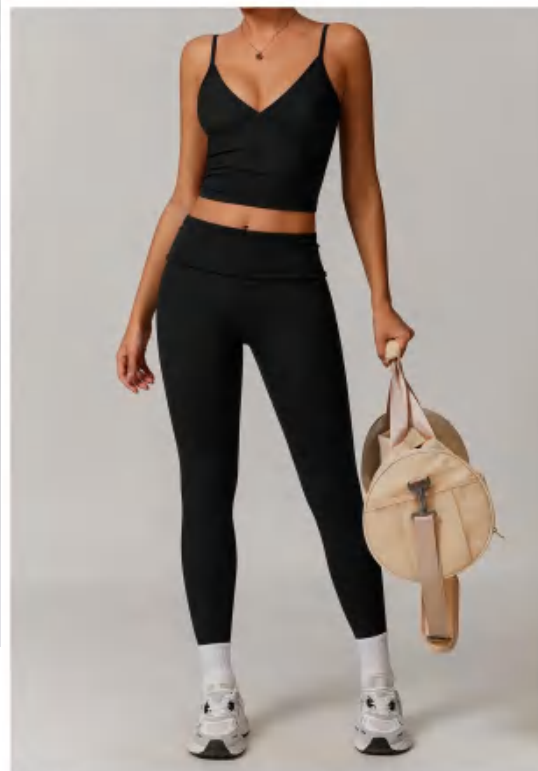

composition: 75%nylon/25%spandex

discription

Sewed set(No stock,customized)

details

S-XL
5 colors as black/blue/coffee/dark khaki/grape purple

Picture

CK8998-1 Size Information(cm)

Size	Length	1/2 Waist	1/2 Hip	1/2 Slack Bottom
S/8	85	29	37	9
M/10	86	31	39	9.5
L/12	87	33	41	10
XL/14	88	35	43	10.5