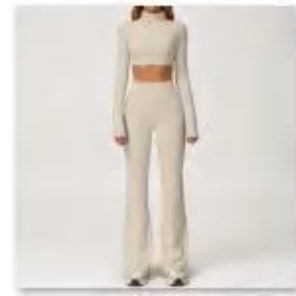

discription

sewed yoga pants

details

S-XL

4colors

yoga top(with pad)CX4507+yoga pants
CK4507

Picture

CX4507 Size Information(cm)

Size	Length	Sleeve Length	1/2 Bust	Shoulder Width	1/2 Bottom
S/8	33	61.5	38	34.2	32
M/10	34	62.5	40	35.7	34
L/12	35	63.5	42	37.2	36
XL/14	36	64.5	44	38.7	38

Notice:Size may be 2 cm/1 inch inaccuracy due to hand measure.
These measurements are as a guide to help you select the correct size.
Please take your own measurements and choose your size accordingly

Sample cost:20 $

style:
CX4507+CK4507

composition:
78%POLYAMIDE+22%ELASTANE

CK4507 Size Information(cm)

Size	Length	1/2 Hip	1/2 Slack Bottom	1/2 Waist
S/8	105	32	29	25
M/10	106	34	30.3	27
L/12	107	36	31.6	29
XL/14	108	38	32.9	31

Notice:Size may be 2 cm/1 inch inaccuracy due to hand measure.
These measurements are as a guide to help you select the correct size.
Please take your own measurements and choose your size accordingly.