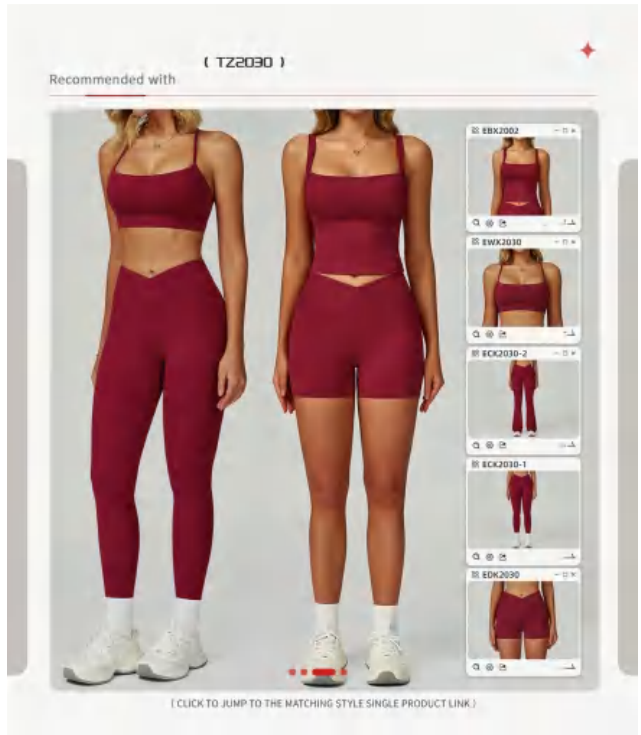

Sample cost:20 \$

style:
BX2002+CK2030-1

composition:
78%POLYAMIDE+22%ELASTANE

discription

sewed yoga bra + Short

details

S-XL

5colors