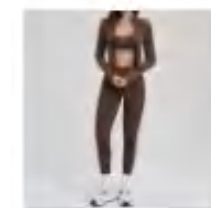

discription

sewed yoga sets

details

S-XL

5 colors as Bean Paste
Green/Black/Cherry Red/Coffee
Brown/Light Camel

Picture

WT2539 Size Information(cm)

Size	Length	Sleeve Length	1/2 Bust	Shoulder Width	1/2 Bottom
S/8	44.5	64	39	33	36
M/10	45.5	65	41	34	38
L/12	46.5	66	43	35	40
XL/14	47.5	67	45	36	42

Notice:Size may be 2 cm/1 inch inaccuracy due to hand measure.
These measurements are as a guide to help you select the correct size.
Please take your own measurements and choose your size accordingly!

CK2030-1 Size Information(cm)

Size	Length	1/2 Waist	1/2 Hip	1/2 Slack Bottom
S/8	88	24	37	10
M/10	89	26	39	10.5
L/12	90	28	41	11
XL/14	91	30	43	11.5

Notice:Size may be 2 cm/1 inch inaccuracy due to hand measure.
These measurements are as a guide to help you select the correct size.
Please take your own measurements and choose your size accordingly.

WX2539 Size Information(cm)

Size	Length	1/2 Bust	1/2 Waist
S/8	31	36	26.5
M/10	32	38	30.5
L/12	33	40	32.5
XL/14	34	42	34.5

Notice:Size may be 2 cm/1 inch inaccuracy due to hand measure.
These measurements are as a guide to help you select the correct size.
Please take your own measurements and choose your size accordingly.

Sample cost:25$

Style:WT2539+WX2539+CK2030-1

Composition:

78%POLYAMIDE+22%ELASTANE