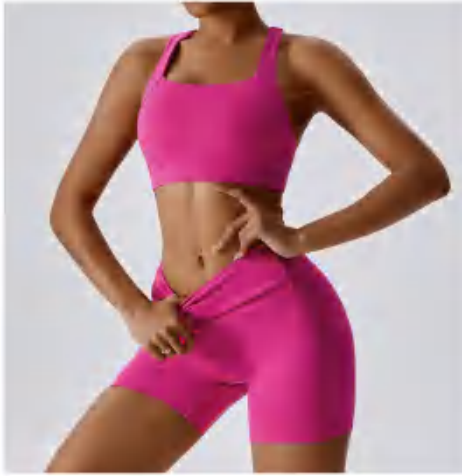

Sample cost:15 $

style: TZ8047-1

composition: 78%Nylon,22%Spandex