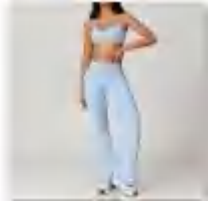

discription

Sewed set

details

S-XL
5 colors as Sky blue/black/light coffee/Blue-Grey/Cream

Picture

Size Information(cm)

Size	Length	Bust	Waist
S	18	66	60
M	19	70	64
L	20	74	68
XL	21	78	72

Size Information(cm)

Size	Length	Waist	Hip	Stack Bottom
S	100	50	70	54
M	101	54	74	56
L	102	58	78	58
XL	103	62	82	60

Notice Size may be 2 cm/1 inch inaccuracy due to hand measure. These measurements are as a guide to help you select the correct size. Please take your own measurements and choose your size accordingly.

size for bra

size for trousers

Sample cost:20 $

style: TZ8799-3

Composition: 75%Recycle NYLON,25%ELASTANE