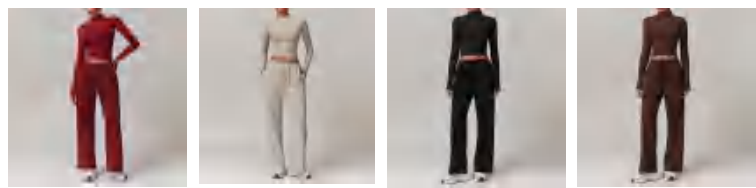

discription **long sleeves&sweatpants Sets**

price

details

Picture

S-XL
7 colors as
Black/Light Khaki/Cherry Red/coffee

SIZE	COAT LENGTH	WAIST	BUST	BOTTOM
XS/6	-	-	-	-
S/8	45	57	72	70
M/10	46	61	76	74
L/12	47	65	80	78
XL/14	48	69	84	82

SIZE	TROUSERS LENGTH	WAIST	HIP	SLACK BOTTOM
XS/6	-	-	-	-
S/8	104	68	110	57
M/10	105	72	114	59
L/12	106	76	118	61
XL/14	107	80	122	63

Matching sets

Sample cost:25 $

Style : TZ8933-2

composition:83%cotton/17%polyester