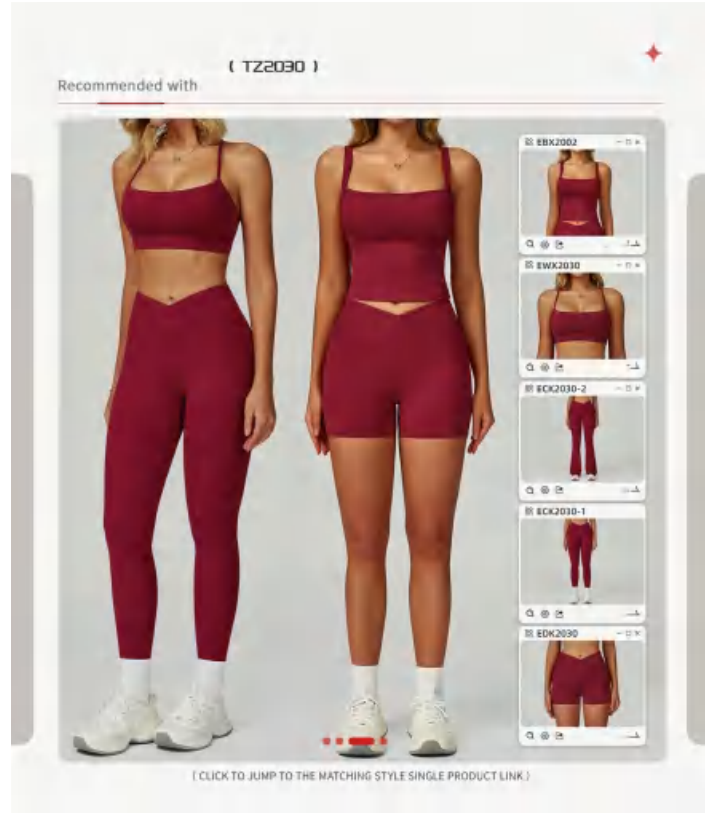

WX2030+DK2030 (Cherry red)