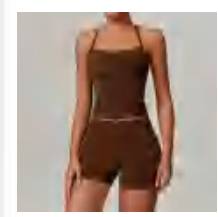

Bra size XS/6 S/8 M/10 L/12 XL/14

COAT LENGTH	-	25	30	32	-
SHOULDER	-	-	-	-	-
BOTTOM	-	-	-	-	-
BUST	-	64	68	72	-

details S-XL
9 colors as light blue,black, dark blue,green,gre, red, brown,pink ,Pearl Grey
Picture

Sample cost:15 $

style: TZ8519-1

composition: 87%nylon/13%spandex