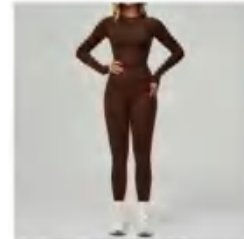

Sample cost:18\$

style:
CX2030+CK2030-1

composition :
78%POLYAMIDE+22%ELASTANE

CX2030+CK2030-1 (black)

CX2030+CK2030-1 (Cherry red)

CX2030+CK2030-1 (Coffee brown)

CX2030+CK2030-1 (Midnight blue)

CX2030+CK2030-1 (Rose pink)