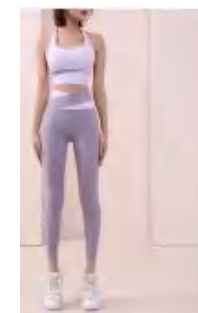

discription Sewed set

details S-XL
5 colors as purple , blue , green ,
rust red , black

Picture

Size for bra (cm)

Size	Length	Bust	Bottom
S	31	64	56
M	32	68	60
L	33	72	64
XL	35	76	68

Size for Leggings (cm)

Size	Length	Waist	HIP
S	83	50	72
M	84	54	76
L	85	58	80
XL	86	62	84

Sample cost:15 $

style: TZ085

composition: 75%nylon/25%spandex