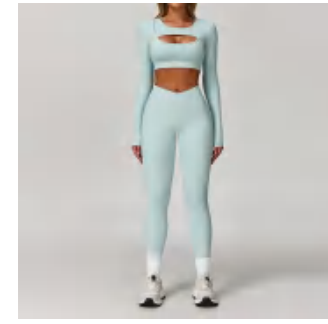

details

S-XL
5 colors as Black/Cream Green/CURLY BLUE/Lilac Purple/Peach Pink

Sample cost:20 \$

style:
CX4501+CK4501

composition: 78%POLYAMIDE+22%ELASTANE

Picture

discription

Denim yoga set