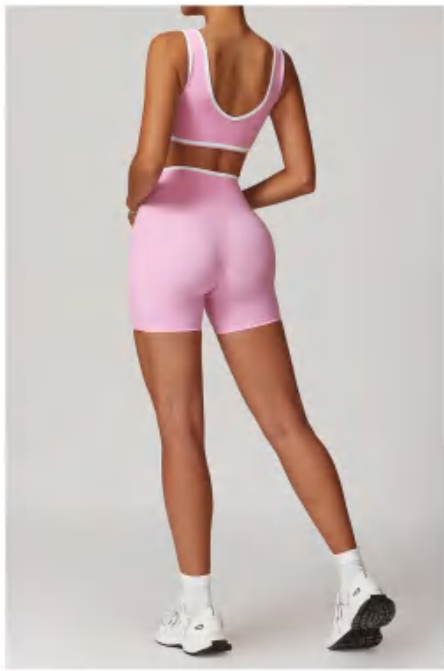

discription **Sewed set**

price

details

Picture

S-XL
8 colors as
black/ blue gray/ cocoa/ pink

SIZE	COAT LENGTH	WAIST	BUST	BOTTOM
XS/6	-	-	-	-
S/8	45	57	72	70
M/10	46	61	76	74
L/12	47	65	80	78
XL/14	48	69	84	82

SIZE	TROUSERS LENGTH	WAIST	HIP	SLACK BOTTOM
XS/6	-	-	-	-
S/8	104	68	110	57
M/10	105	72	114	59
L/12	106	76	118	61
XL/14	107	80	122	63

Sample cost:15 $

Style : TZ8843-1

composition:78%POLYAMIDE/22%ELAS TANE