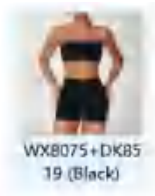

WX8075+DK8519 (Black)