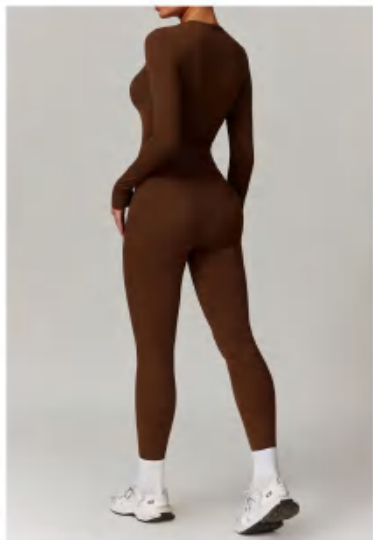

discription Sewed set

details S-XL
7 colors as light blue,black,
dark blue,green,grey, red, brown

Picture

LONG SLEEVED

	COAT LENGTH	SLAVEE LENGTH	SLAVEE LENGTH	WAIST	HEIGHT
XS/6	-	-	-	-	-
S/8	55	63	17	72	84
M/10	57	64	18	76	88
L/12	58	65	19	80	92
XL/14	59	66	20	84	96

TROUSERS

	Waiver Length	Waist	Hip	Slavee Length
XS/6	-	-	-	-
S/8	83	44	70	19
M/10	84	48	74	20
L/12	85	52	78	21
XL/14	86	56	82	22

Sample cost:15 $

style: TZ8519-5

composition: 87%POLYAMIDE/13%ELASTANE