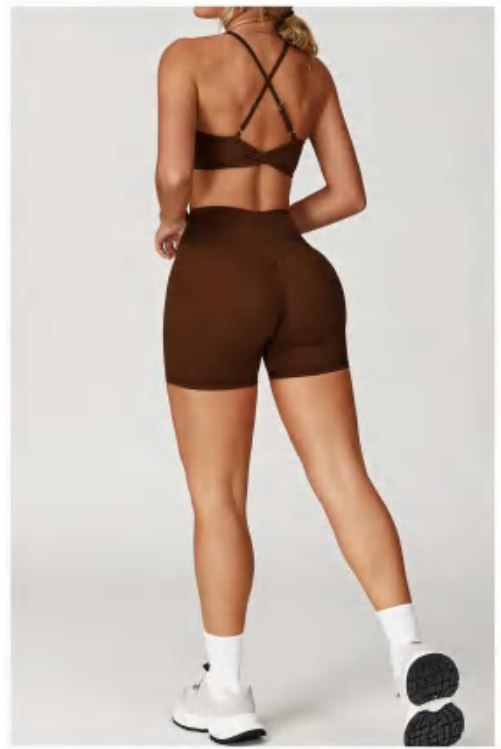

discription

sewed yoga sets

WX8863 Size Information(cm)

Size	Length	1/2 Bust	1/2 Bottom
S	30.5	32	29
M	31.5	34	31
L	32.5	36	33
XL	33.5	38	35

Notice:Size may be 2 cm/1 inch inaccuracy due to hand measure.
These measurements are as a guide to help you select the correct size.
Please take your own measurements and choose your size accordingly.

details

S-XL
9 colors as Aubergine Purple/Badge Blue/Black/Chocolate Brown/Dark Blue Gray/Flaxen/Goose Yellow/Raspberry Red/

DK8863 Size Information(cm)

Size	Length	1/2 Waist	1/2 Hip	1/2 Stack Bottom
S	31.5	26	36	18
M	34.5	27	38	20
L	35.5	29	40	21
XL	36.5	31	42	22

Notice:Size may be 2 cm/1 inch inaccuracy due to hand measure.
These measurements are as a guide to help you select the correct size.
Please take your own measurements and choose your size accordingly.

Sample cost:20$

style :
WX8863+DK8863

composition :
78%NYLON+22%ELASTANE

Picture