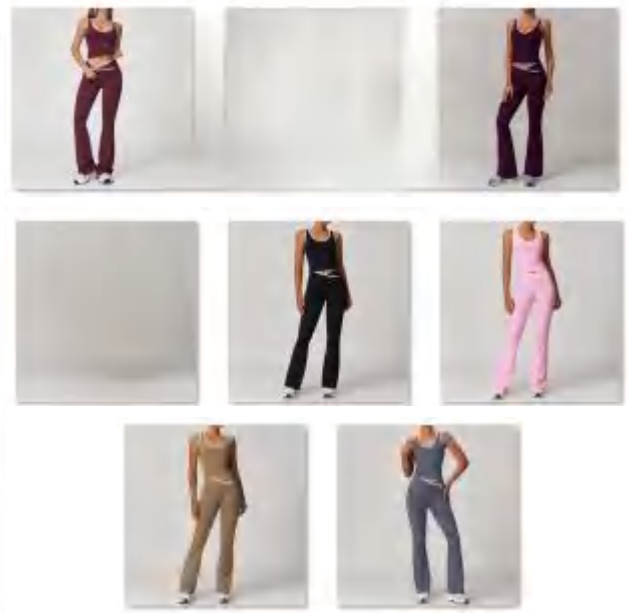

discription Sewed set

price

details S-XL
4 colors as

Picture black/ blue gray/ cocoa/ pink

SIZE	COAT LENGTH	WAIST	BUST	BOTTOM
XS/6	-	-	-	-
S/8	45	57	72	70
M/10	46	61	76	74
L/12	47	65	80	78
XL/14	48	69	84	82

SIZE	TROUSERS LENGTH	WAIST	HIP	SLACK BOTTOM
XS/6	-	-	-	-
S/8	104	68	110	57
M/10	105	72	114	59
L/12	106	76	118	61
XL/14	107	80	122	63

Sample cost:20 $

Style : TZ8843-3

composition:78%POLYAMIDE/22%ELAS TANE