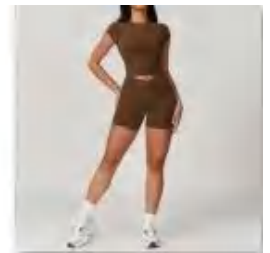

discription

Sewed set

details

S-XL
5 colors as Sky blue/black/light coffee/Blue-Grey/Cream

Picture

Size Information(cm)

Size	Length	Sleeve Length	Bust	Bottom
S	42	16.5	67	58
M	43	17	71	62
L	44	17.5	75	66
XL	45	18	79	70

Size Information(cm)

Size	Length	Waist	Hip	Slack Bottom
S	31	50	70	37
M	32	54	74	39
L	33	58	78	41
XL	34	62	82	43

Notice:Size may be 2 cm/1 inch inaccuracy due to hand measure. These measurements are as a guide to help you select the correct size. Please take your own measurements and choose your size accordingly

size for top

size for shorts

Sample cost:15 $

style: TZ8799-1

Composition: 75%Recycle NYLON,25%ELASTANE