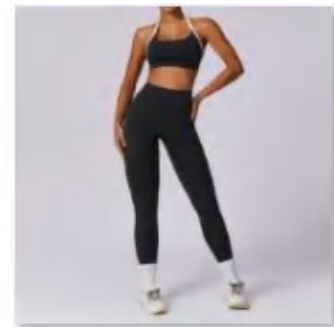

size for bar

size for trousers

Sample cost:20 \$

style: WX8605-CK8524

composition: 78%NYLON,22%ELASTANE

discription Sewed set

Shorts size XS/6 S/8 M/10 L/12 XL/14

TROUSERS LENGTH	-	33	34	35	36
WAIST	-	56	60	64	68
HIP	-	64	68	72	76
SLACK BOTTOM	-	38	40	42	44