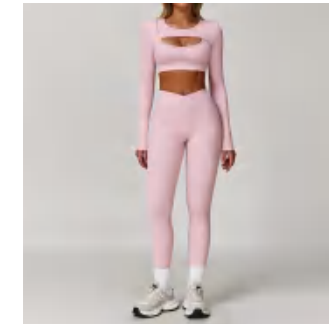

details

S-XL
5 colors as Black/Cream Green/CURLY BLUE/Lilac Purple/Peach Pink

Sample cost:20 \$

style:
CX4501+CK4501

composition: 78%POLYAMIDE+22%ELASTANE

Picture

discription

Denim yoga set