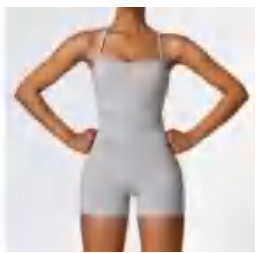

Bra size XS/6 S/8 M/10 L/12 XL/14

COAT LENGTH	-	25	30	32	-
SHOULDER	-	-	-	-	-
BOTTOM	-	-	-	-	-
BUST	-	64	68	72	-

details S-XL
9 colors as light blue,black, dark blue,green,gre, red, brown,pink ,Pearl Grey
Picture

Sample cost:15 $

style: TZ8519-1

composition: 87%nylon/13%spandex