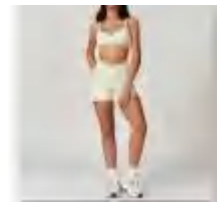

size for bra

size for shorts

Sample cost:15 \$

style: TZ8799-2

Composition: 75%Recycle NYLON,25%ELASTANE

discription

Sewed set

details