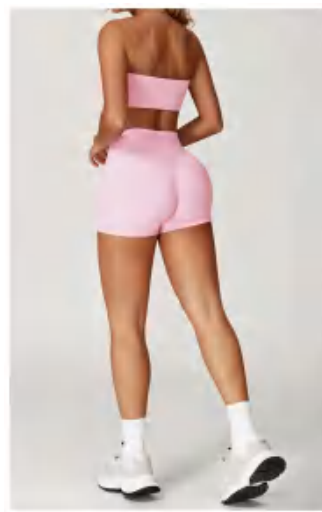

discription

sewed yoga shorts+bra

details

S-XL
3 colors as Badge Blue/black/Cherry Blossom Pink

Picture

WX8075 Size Information(cm)

Size	Length	1/2 Waist	1/2 Bust	1/2 Bottom
S/8	73.5	7	32.5	28
M/10	74.5	7	34.5	30
L/12	75.5	7	36.5	32
XL/14	76.5	7	38.5	34

Notice Size may be 2 cm/1 inch inaccuracy due to hand measure. These measurements are as a guide to help you select the correct size. Please take your own measurements and choose your size accordingly.

DK8519 Size Information(cm)

Size	Length	1/2 Waist	1/2 Hip	1/2 Stack Bottom
S/8	31	23	34	20
M/10	32	25	36	21
L/12	33	27	38	22
XL/14	34	29	40	23

Notice Size may be 2 cm/1 inch inaccuracy due to hand measure. These measurements are as a guide to help you select the correct size. Please take your own measurements and choose your size accordingly.