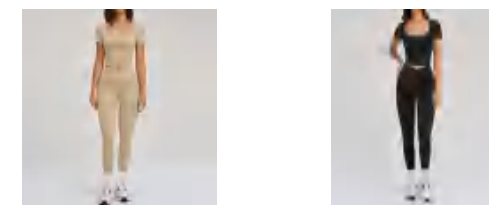

discription

sewed yoga sets

details

S-XL

5 colors as Bean Paste Green/Black/Cherry Red/Coffee Brown/Light Camel

Picture

DX2539 Size Information(cm)

Size	Length	Sleeve Length	1/2 Bust	Shoulder Width	1/2 Bottom
S/8	42	14.5	37.5	34	32
M/10	43	15	39.5	35	34
L/12	44	15.5	41.5	36	36
XL/14	45	16	43.5	37	38

Notice:Size may be 2 cm/1 inch inaccuracy due to hand measure. These measurements are as a guide to help you select the correct size. Please take your own measurements and choose your size accordingly.

CK2030-1 Size Information(cm)

Size	Length	1/2 Waist	1/2 Hip	1/2 Slack Bottom
S/8	88	24	37	10
M/10	89	26	39	10.5
L/12	90	28	41	11
XL/14	91	30	43	11.5

Notice:Size may be 2 cm/1 inch inaccuracy due to hand measure. These measurements are as a guide to help you select the correct size. Please take your own measurements and choose your size accordingly.

Sample cost:18$

style: DX2539+CK2030-1

Composition:

78%POLYAMIDE+22%ELASTANE