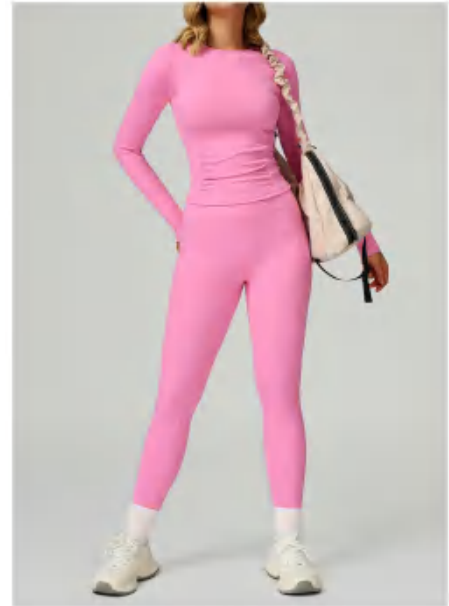

CX2030+CK2030-1 (black)