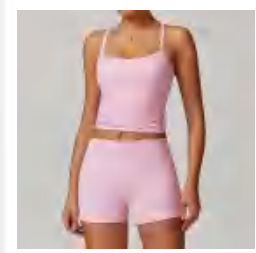

Bra size XS/6 S/8 M/10 L/12 XL/14

COAT LENGTH	-	25	30	32	-
SHOULDER	-	-	-	-	-
BOTTOM	-	-	-	-	-
BUST	-	64	68	72	-

details S-XL
9 colors as light blue,black, dark blue,green,gre, red, brown,pink ,Pearl Grey
Picture

Sample cost:15 $

style: TZ8519-1

composition: 87%nylon/13%spandex