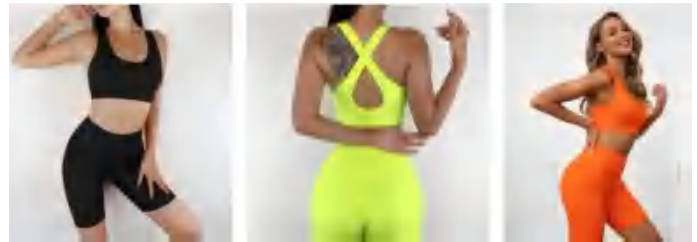

discription Sewed set

details S-XL
5 colors as
black,yellow,orange,rose,apricot

Picture

Size For Top (cm)	Bust	Bottom	Length
XS	66	58	32
S	70	62	33
M	74	66	34
L	78	70	35

Size For Leggings (cm)	Waist	Hip	Length
XS	58	70	44
S	62	74	45
M	66	78	46
L	70	82	47

Sample cost:15 $

style: ZC2975

composition: 78%Nylon, 22%spandex