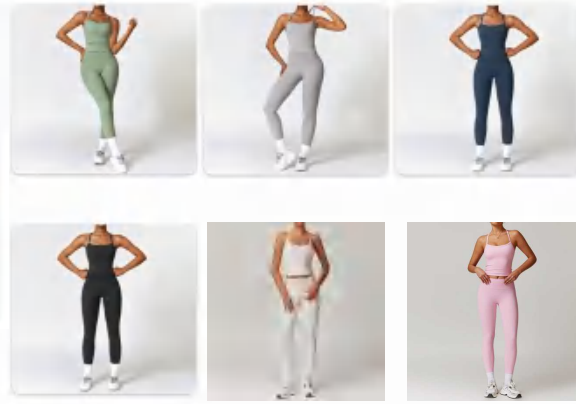

TROUSERS				
	SHOULDER LENGTH	WAIST	HIP	CLAMP WIDTH
XS/S	-	-	-	-
S/M	83	44	70	19
M/L	84	48	74	20
L/XL	85	52	78	21
XL/XXL	86	56	82	22

Sample cost:16 \$

style: TZ8519-3

composition: 78%POLYAMIDE/22%ELASTANE