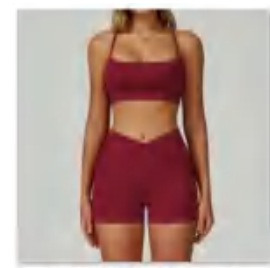

WX2030+DK2030 (Cherry red)