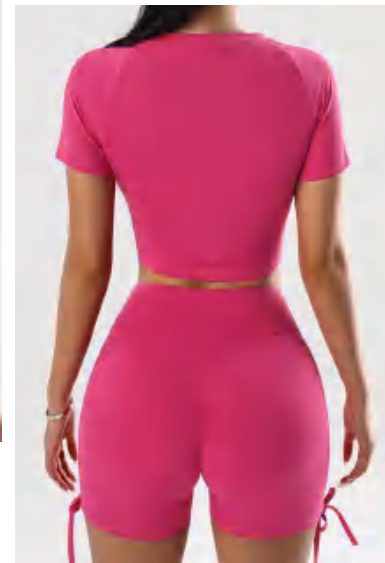

discription Sewed set

details XS-XL
3 colors as brown,
roseo, ivory

Picture

Size Information(cm) for Top

Size	Length	Chest	Sleeve	Sleeve bottom
S	37	37	21	12.5
M	38	39	22	13
L	39	41	23	13.5
XL	40	43	24	14

Size Information(cm) for shorts

Size	Length	Hip	Waist	Waist height
S	28	38	27	11.5
M	29	40	29	11.5
L	30	42	31	11.5
XL	31	46	33	11.5

Sample cost:15 $

style: TZ563

composition: 75%nylon/25%spandex