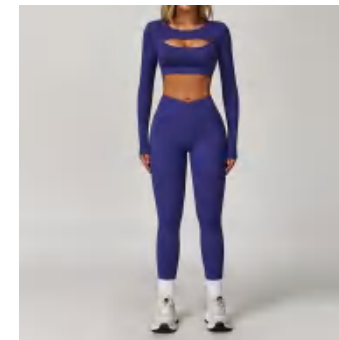

details

S-XL
5 colors as Black/Cream Green/CURLY BLUE/Lilac Purple/Peach Pink

Sample cost:20 \$

style:
CX4501+CK4501

composition: 78%POLYAMIDE+22%ELASTANE

Picture

discription

Denim yoga set