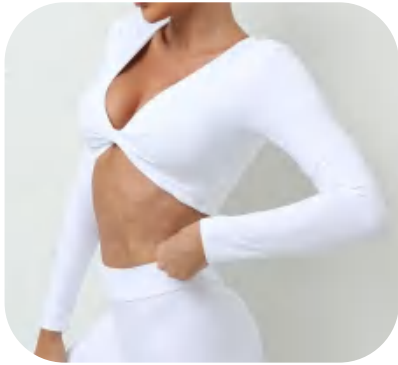

discription Sewed set

details S-L
9 colors as navy, blue, army green, brown, white, black, red, wine red, grey

Picture

Sample cost:18 $

style: T14-V01

composition: 78%nylon+22%spandex