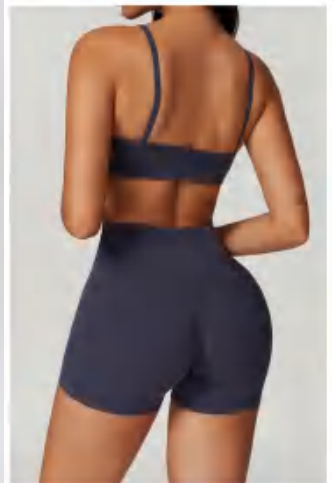

size for bra

size for shorts

Sample cost:15 \$

style: TZ8799-2

Composition: 75%Recycle NYLON,25%ELASTANE

discription

Sewed set

details