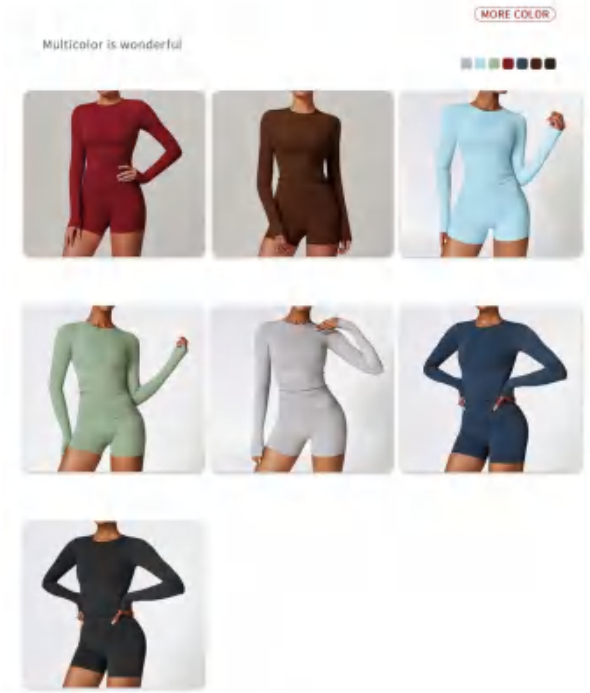

discription Sewed set

details S-XL
7 colors as light blue,black, dark blue,green,grey, red, brown

Picture

LONG SLEEVED					
	COAT LENGTH	SLAVEE LENGTH	SLAVEE WIDTH	WAIST	HEIGHT
XS/16	-	-	-	-	-
S/18	55	63	17	72	84
M/10	57	64	18	76	68
L/12	58	65	19	80	72
XL/14	59	66	20	84	76

TROUSERS				
	SHOULDER LENGTH	WAIST	HIP	SLAVEE WIDTH
XS/16	-	-	-	-
S/18	63	44	70	19
M/10	64	48	74	20
L/12	65	52	78	21
XL/14	66	56	82	22

Sample cost:15 $

style: TZ8519-6

composition: 78%POLYAMIDE/22%ELASTANE