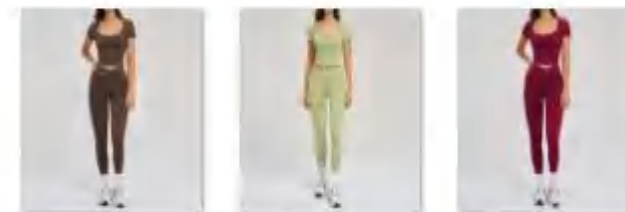

discription

sewed yoga sets

details

S-XL

5 colors as Bean Paste Green/Black/Cherry Red/Coffee Brown/Light Camel

Picture

DX2539 Size Information(cm)

Size	Length	Sleeve Length	1/2 Bust	Shoulder Width	1/2 Bottom
S/8	42	14.5	37.5	34	32
M/10	43	15	39.5	35	34
L/12	44	15.5	41.5	36	36
XL/14	45	16	43.5	37	38

Notice:Size may be 2 cm/1 inch inaccuracy due to hand measure. These measurements are as a guide to help you select the correct size. Please take your own measurements and choose your size accordingly.

CK2030-1 Size Information(cm)

Size	Length	1/2 Waist	1/2 Hip	1/2 Slack Bottom
S/8	88	24	37	10
M/10	89	26	39	10.5
L/12	90	28	41	11
XL/14	91	30	43	11.5

Notice:Size may be 2 cm/1 inch inaccuracy due to hand measure. These measurements are as a guide to help you select the correct size. Please take your own measurements and choose your size accordingly.

Sample cost:18$

style: DX2539+CK2030-1

Composition:

78%POLYAMIDE+22%ELASTANE