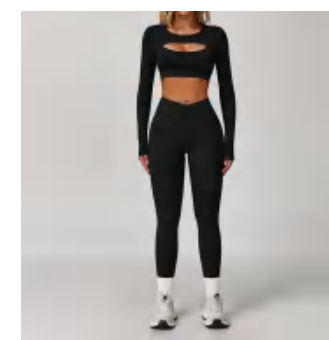

details

S-XL
5 colors as Black/Cream Green/CURLY BLUE/Lilac Purple/Peach Pink

Sample cost:20 \$

style:
CX4501+CK4501

composition: 78%POLYAMIDE+22%ELASTANE

Picture

discription

Denim yoga set