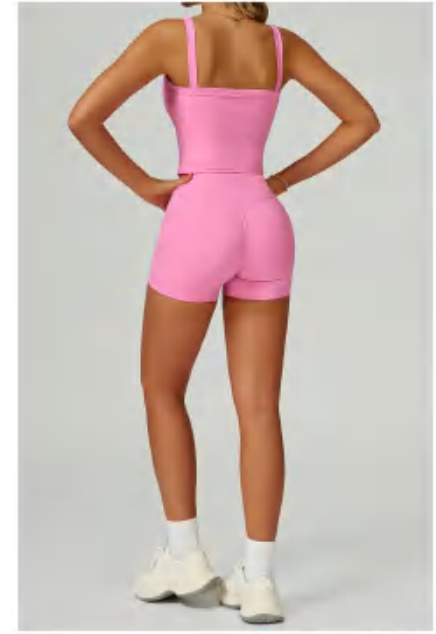

discription

sewed yoga tank top + Short

details

S-XL

5colors

Picture

matching flare legging CK2030-2/ CK2030-1/
braWX2030

Style Number:
TZ2030

DK2030 Size Information(cm)

Size	Length	1/2 Waist	1/2 Hip	1/2 Slack Bottom
S/8	31	24	37	20.5
M/10	32	26	39	21.5
L/12	33	28	41	22.5
XL/14	34	30	43	23.5

Notice Size may be 2 cm/1 inch inaccuracy due to hand measure.
These measurements are as a guide to help you select the correct size.
Please take your own measurements and choose your size accordingly.

BX2002 Size Information(cm)

Size	Length	1/2 Bust	1/2 Bottom	1/2 Waist
S/8	29	34	32.5	29.5
M/10	30	36	34.5	31.5
L/12	31	38	36.5	33.5
XL/14	32	40	38.5	35.5

Notice Size may be 2 cm/1 inch inaccuracy due to hand measure.
These measurements are as a guide to help you select the correct size.
Please take your own measurements and choose your size accordingly.

Sample cost:15$

style:
BX2002+DK2030

composition :
78%POLYAMIDE+22%ELASTANE