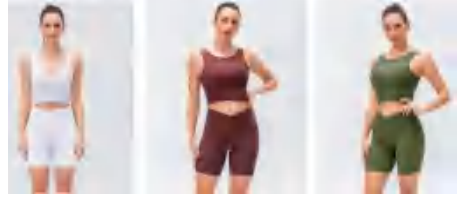

discription Sewed set

details S-2XL
6 colors as black , brown , white , pink , dark green , blue

Picture

Bra	Bust		Waist		Length	
	cm	inch	cm	inch	cm	inch
4/S	72	28.3	62	24.4	39	15.4
6/M	76	29.9	66	26.0	39.5	15.6
8/L	80	31.5	70	27.6	40	15.7
10/XL	86	33.8	76	30.0	41	16.1
12/XXL	92	36.2	82	32.3	42	16.5

Shorts	Waist		Hip		Side length		Hem	
	cm	inch	cm	inch	cm	inch	cm	inch
4/S	52	20.5	78	30.7	40.5	15.9	36	14.2
6/M	56	22.0	82	32.3	41.5	16.3	38	15.0
8/L	60	23.6	86	33.9	42.5	16.7	40	15.7
10/XL	66	26.0	92	36.2	43.5	17.1	43	16.9
12/XXL	72	28.3	98	38.6	44.5	17.5	46	18.1

Sample cost:15 $

style: 12118+12433

composition: 75%Nylon, 25%spandex