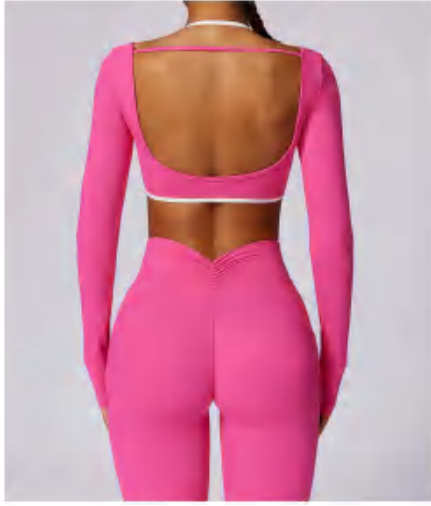

details

S-XL
4 colors as blue,black,rose

Picture

Size Information(cm)

Size	Length	Bust	Waist	Sleeve Length	Shoulder
S	30	68	58	61	4
M	31	72	62	62	4
L	32	76	66	63	4
XL	33	80	70	64	4

Size Information(cm)

Size	Length	Waist	Hip	Slack Bottom
S	91	44	74	19
M	92	48	78	20
L	93	52	82	21
XL	94	56	86	22

Notice:Size may be 2 cm/1 inch inaccuracy due to hand measure. These measurements are as a guide to help you select the correct size. Please take your own measurements and choose your size accordingly.

Sample cost:20 $

style: TZ8605-L

composition: 78%NYLON,22%ELASTANE