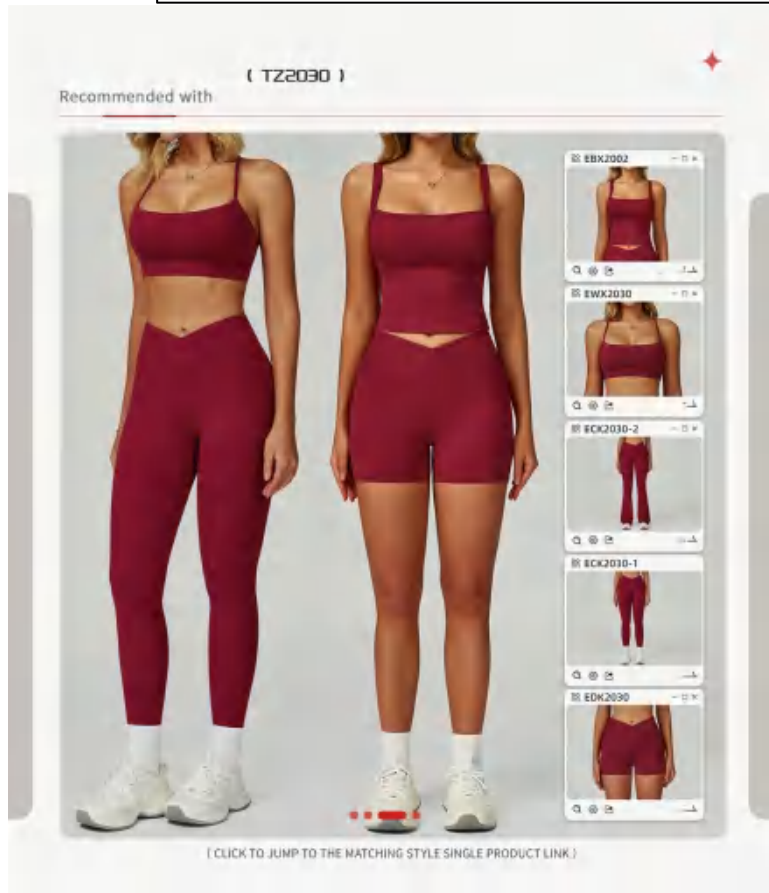

WX2030+CK2030-1 (Cherry red)