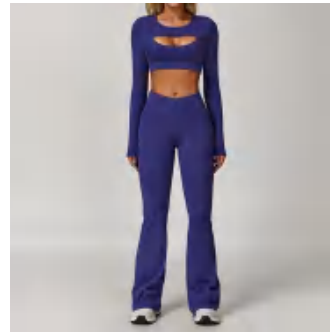

discription

Sewed yoga set

CX4501 Size Information(cm)

Size	Length	Sleeve Length	1/2 Bust	Shoulder Width	1/2 Bottom
S/M	74	60	85.5	37	31
M/10	75	61	87.5	38	33
L/12	76	62	89.5	40	35
XL/14	77	63	91.5	40.4	37

CK9177 Size Information(cm)

Size	Length	1/2 Waist	1/2 Hip	1/2 Slack Bottom
S/M	105	26.5	34	28
M/10	104	26.5	36	28
L/12	105	28.5	38	28
XL/14	106	32.5	40	31

Notice: Size may be 2 cm/1 inch inaccuracy due to hand measure. These measurements are as a guide to help you select the correct size. Please take your own measurements and choose your size accordingly.

Sample cost:20 $

details

S-XL
5 colors as Black/Cream Green/CURLY BLUE/Lilac Purple/Peach Pink

style:
CX4501+CK9177

Picture

composition: 78%POLYAMIDE+22%ELASTANE