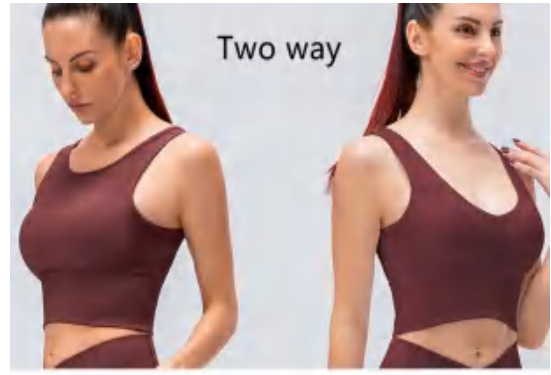

discription Sewed set

details S-2XL
6 colors as black , brown , white , pink , dark green , blue

Picture

Bra	Bust		Waist		Length	
	cm	inch	cm	inch	cm	inch
4/S	72	28.3	62	24.4	39	15.4
6/M	76	29.9	66	26.0	39.5	15.6
8/L	80	31.5	70	27.6	40	15.7
10/XL	86	33.8	76	30.0	41	16.1
12/XXL	92	36.2	82	32.3	42	16.5

Shorts	Waist		Hip		Side length		Hem	
	cm	inch	cm	inch	cm	inch	cm	inch
4/S	52	20.5	78	30.7	40.5	15.9	36	14.2
6/M	56	22.0	82	32.3	41.5	16.3	38	15.0
8/L	60	23.6	86	33.9	42.5	16.7	40	15.7
10/XL	66	26.0	92	36.2	43.5	17.1	43	16.9
12/XXL	72	28.3	98	38.6	44.5	17.5	46	18.1

Sample cost:15 $

style: 12118+12433

composition: 75%Nylon, 25%spandex