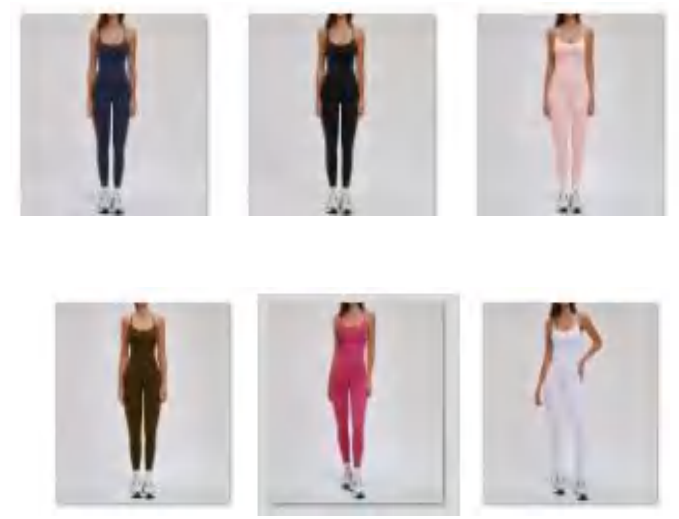

discription **sewed yoga set**

details **S-XL**
6 colors as
Badge Blue/Black/Ceramic Pink/Dark
Brown/Plum Purple/Romantic Purple

Picture

BX5087-2 Size Information(cm)

Size	Length	1/2 Bust	1/2 Bottom
S/8	30	35	30
M/10	31	37	32
L/12	32	39	34
XL/14	33	41	36

Notice:Size may be 2 cm/1 inch inaccuracy due to hand measure.
These measurements are as a guide to help you select the correct size.
Please take your own measurements and choose your size accordingly.

CK5087 Size Information(cm)

Size	Length	1/2 Hip	1/2 Slack Bottom	1/2 Waist
S/8	89.5	36.5	10	25.5
M/10	90.5	38.5	10.5	27.5
L/12	91.5	40.5	11	29.5
XL/14	92.5	42.5	11.5	31.5

Notice:Size may be 2 cm/1 inch inaccuracy due to hand measure.
These measurements are as a guide to help you select the correct size.
Please take your own measurements and choose your size accordingly.

Sample cost:18$

style:
BX5087-2+CK5087

Composition:
83%POLYAMIDE+17%ELASTANE