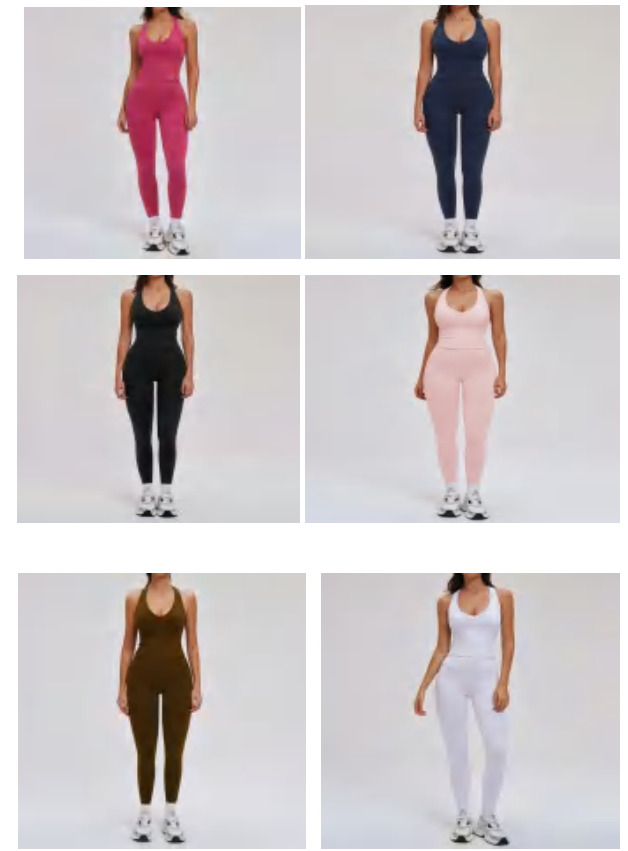

Sample cost:18\$

style:
BX5087-1+CK5087

composition :

83%POLYAMIDE+17%ELASTANE

Style Number:
TZ5087
Design Technology:

discription

sewed yoga sets

details