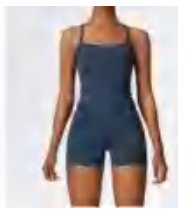

Bra size XS/6 S/8 M/10 L/12 XL/14

COAT LENGTH	-	25	30	32	-
SHOULDER	-	-	-	-	-
BOTTOM	-	-	-	-	-
BUST	-	64	68	72	-

details S-XL
9 colors as light blue,black, dark blue,green,gre, red, brown,pink ,Pearl Grey
Picture

Sample cost:15 $

style: TZ8519-1

composition: 87%nylon/13%spandex