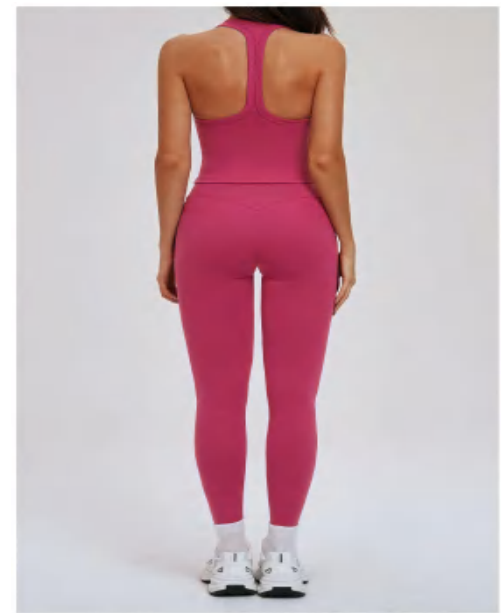

Sample cost:18\$

style:
BX5087-1+CK5087

composition :

83%POLYAMIDE+17%ELASTANE

Style Number:
TZ5087
Design Technology:

discription

sewed yoga sets

details