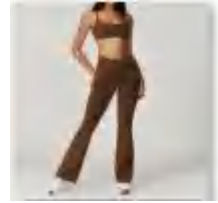

size for bra

size for trousers

Sample cost:20 \$

style: TZ8799-3

Composition: 75%Recycle NYLON,25%ELASTANE

discription

Sewed set

details