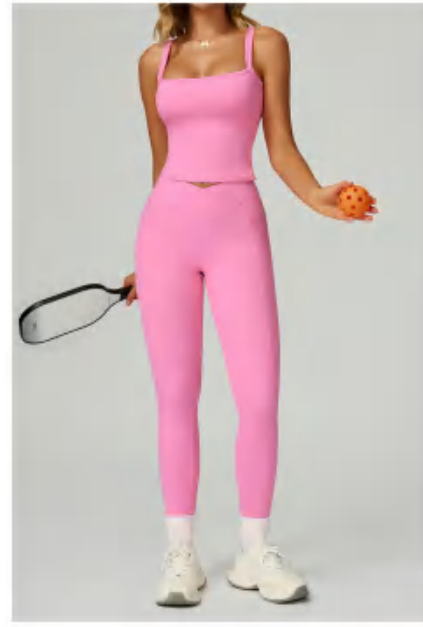

Sample cost:20 \$

style:
BX2002+CK2030-1

composition:
78%POLYAMIDE+22%ELASTANE

discription

sewed yoga bra + Short

details

S-XL

5colors