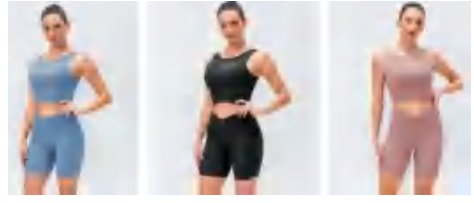

discription Sewed set

details S-2XL
6 colors as black , brown , white , pink , dark green , blue

Picture

Bra	Bust		Waist		Length	
	cm	inch	cm	inch	cm	inch
4/S	72	28.3	62	24.4	39	15.4
6/M	76	29.9	66	26.0	39.5	15.6
8/L	80	31.5	70	27.6	40	15.7
10/XL	86	33.8	76	30.0	41	16.1
12/XXL	92	36.2	82	32.3	42	16.5

Shorts	Waist		Hip		Side length		Hem	
	cm	inch	cm	inch	cm	inch	cm	inch
4/S	52	20.5	78	30.7	40.5	15.9	36	14.2
6/M	56	22.0	82	32.3	41.5	16.3	38	15.0
8/L	60	23.6	86	33.9	42.5	16.7	40	15.7
10/XL	66	26.0	92	36.2	43.5	17.1	43	16.9
12/XXL	72	28.3	98	38.6	44.5	17.5	46	18.1

Sample cost:15 $

style: 12118+12433

composition: 75%Nylon, 25%spandex