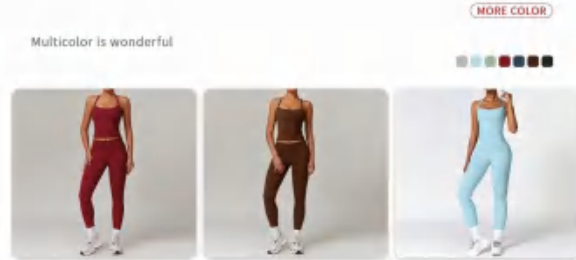

TROUSERS				
	SHOULDER LENGTH	WAIST	HIP	CLAMP WIDTH
XS/S	-	-	-	-
S/M	83	44	70	19
M/L	84	48	74	20
L/XL	85	52	78	21
XL/XXL	86	56	82	22

Sample cost:16 \$

style: TZ8519-3

composition: 78%POLYAMIDE/22%ELASTANE