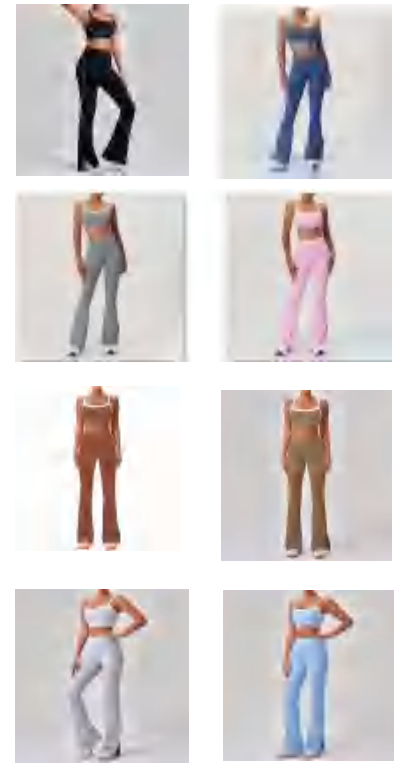

Sample cost:20 $

style:
YW512+KW307

composition: 78%NYLON,22%ELASTANE