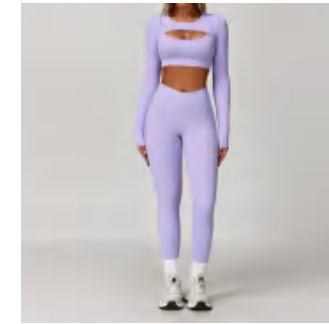

details

S-XL
5 colors as Black/Cream Green/CURLY BLUE/Lilac Purple/Peach Pink

Sample cost:20 \$

style:
CX4501+CK4501

composition: 78%POLYAMIDE+22%ELASTANE

Picture

discription

Denim yoga set