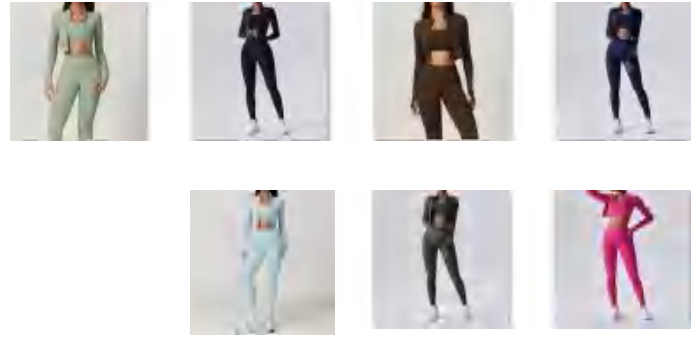

discription

Sewed set (3 pieces long)

details

S-XL
7 colors as /Black/Coffee/Dark Blue/Magenta/Grey/Bean Green/sky blue

Picture

Size Information(cm)

Size	Length	Bust	Bottom
S	28	62	60
M	29	66	64
L	30	70	68
XL	31	74	72

Size Information(cm)

Size	Length	Slack Bottom	Hip	Waist
S	88	19	70	52
M	89	20	74	56
L	90	21	78	60
XL	91	22	82	64

Size Information(cm)

Size	Length	Shoulder	Bust	Bottom	Sleeve Length
S	39	32	76	64	65
M	40	33	80	68	66
L	41	34	84	72	67
XL	42	35	88	76	68

Notice Size may be 2 cm/1 inch inaccuracy due to hand measure. These measurements are as a guide to help you select the correct size. Please take your own measurements and choose your size accordingly.

Notice Size may be 2 cm/1 inch inaccuracy due to hand measure. These measurements are as a guide to help you select the correct size. Please take your own measurements and choose your size accordingly.

Sample cost:25 $

style: TZ8047-4

composition: 78%Nylon,22%Spandex