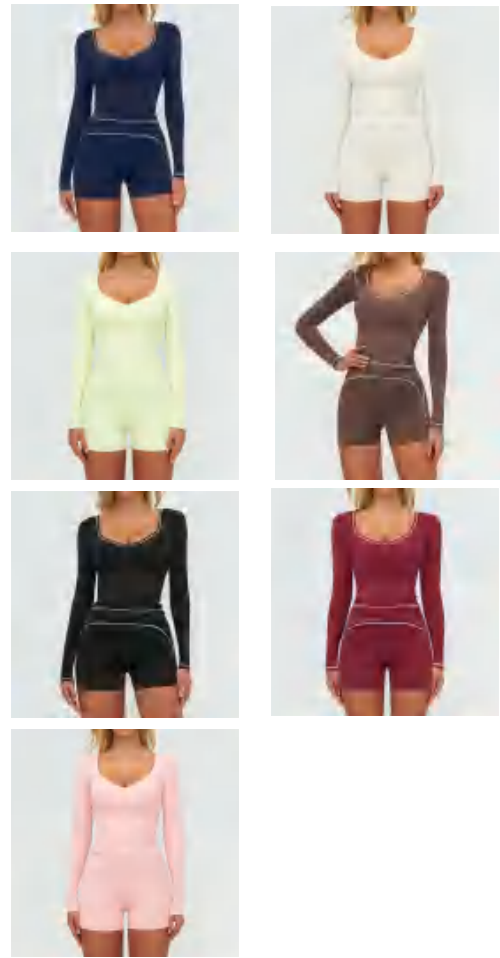

discription

Sewed yoga set

CX7028 Size Information(cm)

Size	Length	Sleeve Length	1/2 Bust	1/2 Bottom
S/8	45	59.5	37	58
M/10	46	60.5	39	60
L/12	47	61.5	41	62
XL/14	48	62.5	43	64

Sample cost:20 $

style:
CX7028+DK7028

details

S-XL
7 colors
matching yogo shorts DK7028

DK7028 Size Information(cm)

Size	Length	1/2 Hip	1/2 Slack Bottom	1/2 Waist
S/8	32	36	20	25.5
M/10	33	38	21	27.5
L/12	34	40	22	29.5
XL/14	35	42	23	31.5

composition:
78%POLYAMIDE/22%ELASTANE

Picture

Notice Size may be 2 cm/1 inch inaccuracy due to hand measure.
These measurements are as a guide to help you select the correct size.
Please take your own measurements and choose your size accordingly.