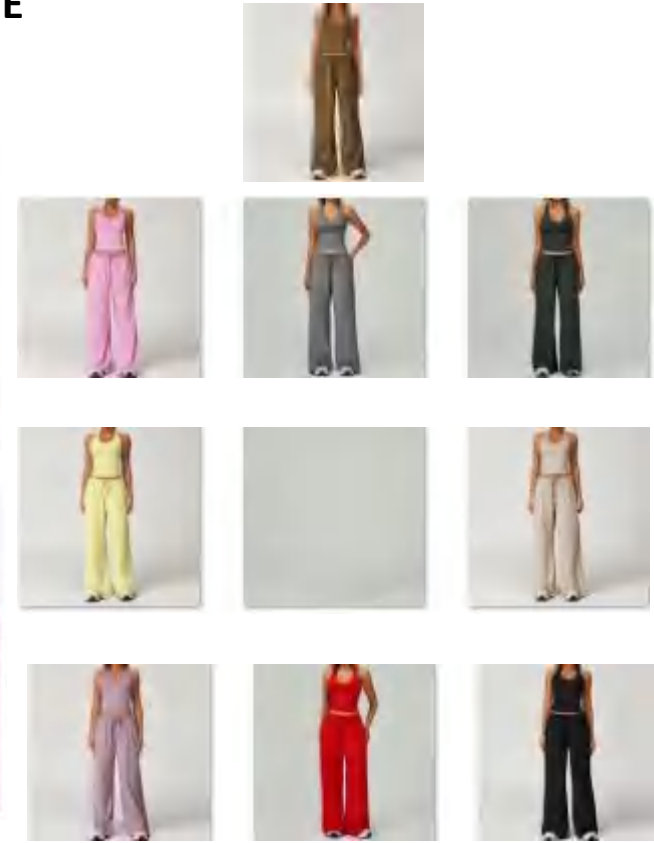

discription **Sewed set**

details S-XL
10 colors as
Aroma purple/Big
red/Black/brown/lime green/linen/rose
pink/smoke gray/volcano gray/light yellow

Picture

BX3058 Size Information(cm)

Size	Length	1/2 Bust	1/2 Bottom
S	45	33	32
M	46	35	34
L	47	37	36
XL	48	39	38

CK3058 Size Information(cm)

Size	Pants Length	1/2 Waist	1/2 Hip	1/2 Slack Bottom
S	102.5	33	57	36
M	104	35	59	37
L	105.5	37	61	38
XL	107	39	63	39

Sample cost:15 $

Style :BX3058+CK3058

composition:90%POLYESTER+10%ELAS
TANE