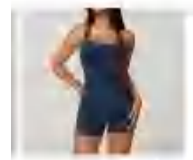

discription

Sewed set

details

S-XL
3 colors as
Black/Blue/Pink/Apricot

Picture

SIZE	COAT LENGTH	WAIST	BUST	BOTTOM
XS/6	—	—	—	—
S/8	44	58	68	64
M/10	45	62	72	68
L/12	46	66	76	72
XL/14	47	70	80	76

size for Vest

SIZE	TROUGERS LENGTH	WAIST	HP	SLACK BOTTOM
XS/6	—	—	—	—
S/8	31	46	68	40
M/10	32	50	72	42
L/12	33	54	76	44
XL/14	34	58	80	46

size for legging

Sample cost:15 $

style: TZ8819-5

composition: 78%NYLON,22%ELASTANE