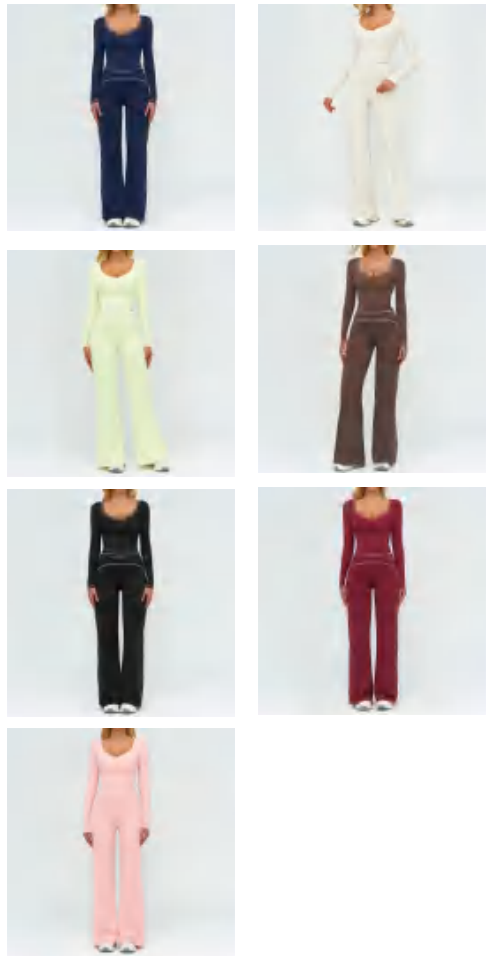

discription

Sewed yoga set

details

S-XL
7 colors
matching yogo pants CK7028-2

Picture

CX7028 Size Information(cm)

Size	Length	Sleeve Length	1/2 Bust	1/2 Bottom
S/8	45	59.5	37	58
M/10	46	60.5	39	60
L/12	47	61.5	41	62
XL/14	48	62.5	43	64

CK7028-2 Size Information(cm)

Size	Length	1/2 Hip	1/2 Slack Bottom	1/2 Waist
S/8	108	35.5	33	26
M/10	109	37.5	34	28
L/12	110	39.5	35	30
XL/14	111	41.5	36	32

Notice Size may be 2 cm/1 inch inaccuracy due to hand measure
These measurements are as a guide to help you select the correct size.
Please take your own measurements and choose your size accordingly.

Sample cost:25 $

style:
CX7028+CK7028-2

composition:
78%POLYAMIDE+22%ELASTANE