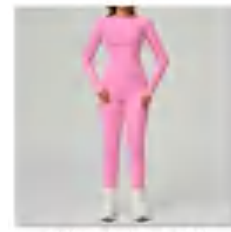

Sample cost:18\$

style:
CX2030+CK2030-1

composition :
78%POLYAMIDE+22%ELASTANE

CX2030+CK2030-1 (black)

CX2030+CK2030-1 (Cherry red)

CX2030+CK2030-1 (Coffee brown)

CX2030+CK2030-1 (Midnight blue)

CX2030+CK2030-1 (Rose pink)