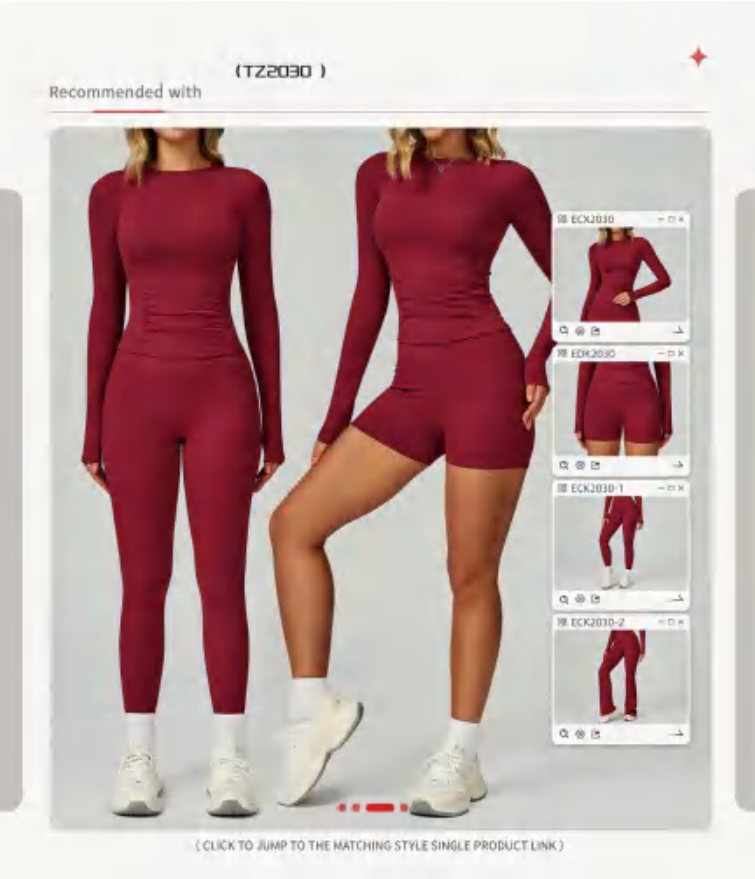

CX2030+CK2030-1 (black)