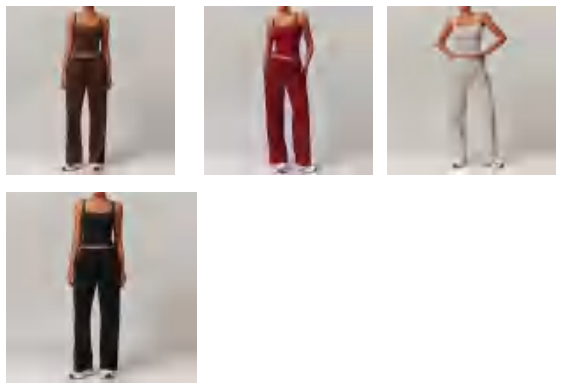

discription **Sewed set**

price

details

Picture

S-XL
8 colors as
black/Cherry red/coffee/light khaki

SIZE	COAT LENGTH	WAIST	BUST	BOTTOM
XS/6	-	-	-	-
S/8	45	57	72	70
M/10	46	61	76	74
L/12	47	65	80	78
XL/14	48	69	84	82

SIZE	TROUSERS LENGTH	WAIST	HIP	SLACK BOTTOM
XS/6	-	-	-	-
S/8	104	68	110	57
M/10	105	72	114	59
L/12	106	76	118	61
XL/14	107	80	122	63

Sample cost:25 $

Style : TZ8933-1

composition:83%cotton/17%polyester