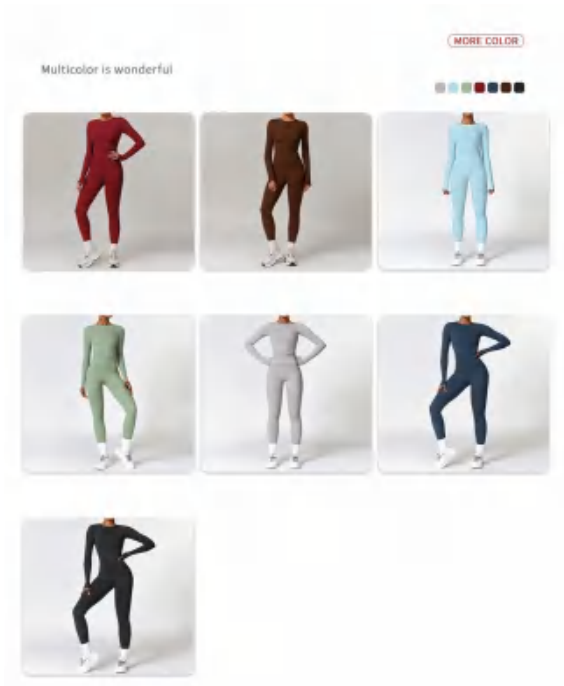

TROUSERS

	Waiver Length	Waist	Hip	Slavee Length
XS/6	-	-	-	-
S/8	83	44	70	19
M/10	84	48	74	20
L/12	85	52	78	21
XL/14	86	56	82	22

Sample cost:15 \$

style: TZ8519-5

composition: 87%POLYAMIDE/13%ELASTANE

discription Sewed set