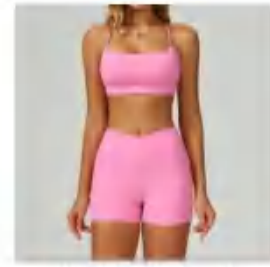

WX2030+DK2030 (Rose pink)