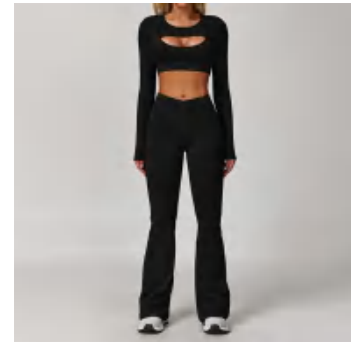

discription

Sewed yoga set

CX4501 Size Information(cm)

Size	Length	Sleeve Length	1/2 Bust	Shoulder Width	1/2 Bottom
S/M	74	60	85.5	37	31
M/10	75	61	87.5	38	33
L/12	76	62	89.5	40	35
XL/14	77	63	91.5	40.4	37

CK9177 Size Information(cm)

Size	Length	1/2 Waist	1/2 Hip	1/2 Slack Bottom
S/M	105	26.5	34	28
M/10	104	26.5	36	28
L/12	105	28.5	38	28
XL/14	106	32.5	40	31

Notice: Size may be 2 cm/1 inch inaccuracy due to hand measure. These measurements are as a guide to help you select the correct size. Please take your own measurements and choose your size accordingly.

Sample cost:20 $

details

S-XL
5 colors as Black/Cream Green/CURLY BLUE/Lilac Purple/Peach Pink

style:
CX4501+CK9177

Picture

composition: 78%POLYAMIDE+22%ELASTANE