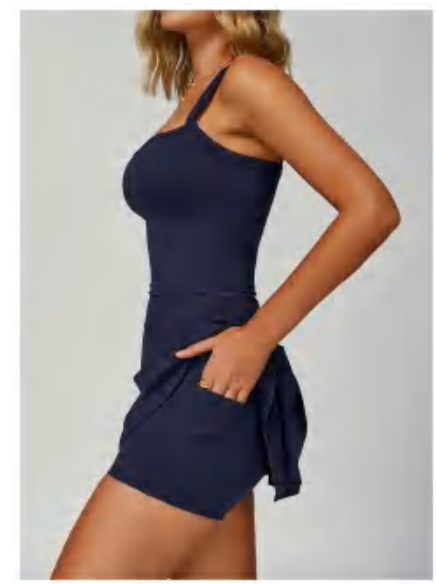

discription

sewed yoga pants

details

S-XL
4colors
matching yogaCX4507

Picture

BX2002 Size Information(cm)

Size	Length	1/2 Bust	1/2 Bottom	1/2 Waist
S/8	29	34	32.5	29.5
M/10	30	36	34.5	31.5
L/12	31	38	36.5	33.5
XL/14	32	40	38.5	35.5

Notice:Size may be 2 cm/1 inch inaccuracy due to hand measure. These measurements are as a guide to help you select the correct size. Please take your own measurements and choose your size accordingly.

Vest size

Sample cost:18 $

style:
BX2002+BQ2002

composition:
78%POLYAMIDE+
22%ELASTANE

BQ2002 Size Information(cm) skirt size

Size	Length	1/2 Waist	1/2 Skirt Bottom	1/2 Hip
S/8	34.5	29	19.5	37
M/10	35.5	31	20.5	39
L/12	36.5	33	21.5	41
XL/14	37.5	35	22.5	43

Notice:Size may be 2 cm/1 inch inaccuracy due to hand measure. These measurements are as a guide to help you select the correct size. Please take your own measurements and choose your size accordingly.

Style Number:
TZ2002