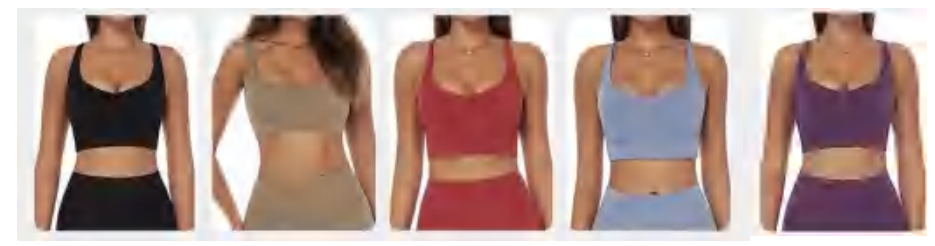

bra size

leegin
g
size

Sample cost:20 \$

style: WX7025-2+CK7025

composition: 78%Polyamide/22%Elastane

discription

Sewed set(3 piese sets)

details