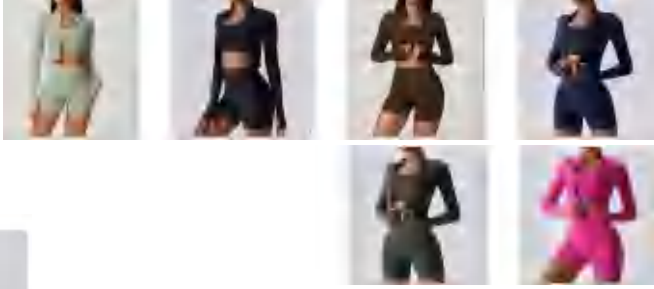

discription

Sewed set (3 pieces short)

details

S-XL
6 colors as /Black/Coffee/Dark Blue/Magenta/Grey/Bean Green

Picture

Size Information(cm)

Size	Length	Bust	Bottom
S	28	62	60
M	29	66	64
L	30	70	68
XL	31	74	72

Size Information(cm)

Size	Length	Slack Bottom	Hip	Waist
S	34	39	70	52
M	35	41	74	56
L	36	43	78	60
XL	37	45	82	64

Size Information(cm)

Size	Length	Shoulder	Bust	Bottom	Sleeve Length
S	39	32	76	64	65
M	40	33	80	68	66
L	41	34	84	72	67
XL	42	35	88	76	68

Notice: Size may be 2 cm/1 inch inaccuracy due to hand measure. These measurements are as a guide to help you select the correct size. Please take your own measurements and choose your size accordingly.

Notice: Size may be 2 cm/1 inch inaccuracy due to hand measure. These measurements are as a guide to help you select the correct size. Please take your own measurements and choose your size accordingly.

Sample cost:25 $

style: TZ8047-3

composition: 78%Nylon,22%Spandex