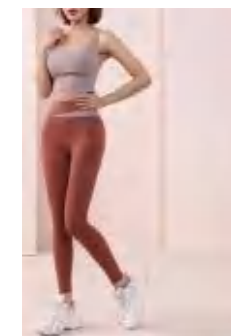

discription Sewed set

details S-XL
5 colors as purple , blue , green ,
rust red , black

Picture

Size for bra (cm)

Size	Length	Bust	Bottom
S	31	64	56
M	32	68	60
L	33	72	64
XL	35	76	68

Size for Leggings (cm)

Size	Length	Waist	HIP
S	83	50	72
M	84	54	76
L	85	58	80
XL	86	62	84

Sample cost:15 $

style: TZ085

composition: 75%nylon/25%spandex