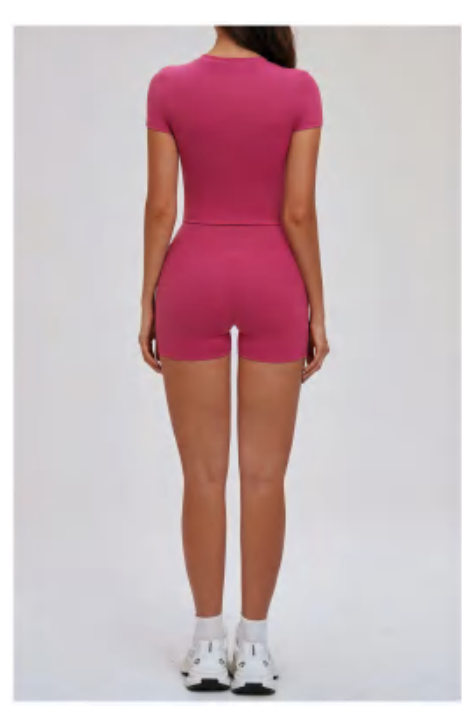

discription **sewed yoga set**

details **S-XL**
6 colors as

Picture **Badge Blue/Black/Ceramic Pink/Dark Brown/Plum Purple/Romantic Purple**

DX5087 Size Information(cm)

Size	Length	Sleeve Length	1/2 Bust	Shoulder Width	1/2 Bottom
S/8	41	14.5	37	34.5	33
M/10	42	15	39	35.5	35
L/12	43	15.5	41	36.5	37
XL/14	44	15	43	37.5	39

Notice:Size may be 2 cm/1 inch inaccuracy due to hand measure.
These measurements are as a guide to help you select the correct size.
Please take your own measurements and choose your size accordingly

DX5087 Size Information(cm)

Size	Length	Sleeve Length	1/2 Bust	Shoulder Width	1/2 Bottom
S/8	41	14.5	37	34.5	33
M/10	42	15	39	35.5	35
L/12	43	15.5	41	36.5	37
XL/14	44	15	43	37.5	39

Notice:Size may be 2 cm/1 inch inaccuracy due to hand measure.
These measurements are as a guide to help you select the correct size.
Please take your own measurements and choose your size accordingly

Sample cost:15$

Style:
DX5087+DK5087

Composition:
83%POLYAMIDE+17%ELASTANE