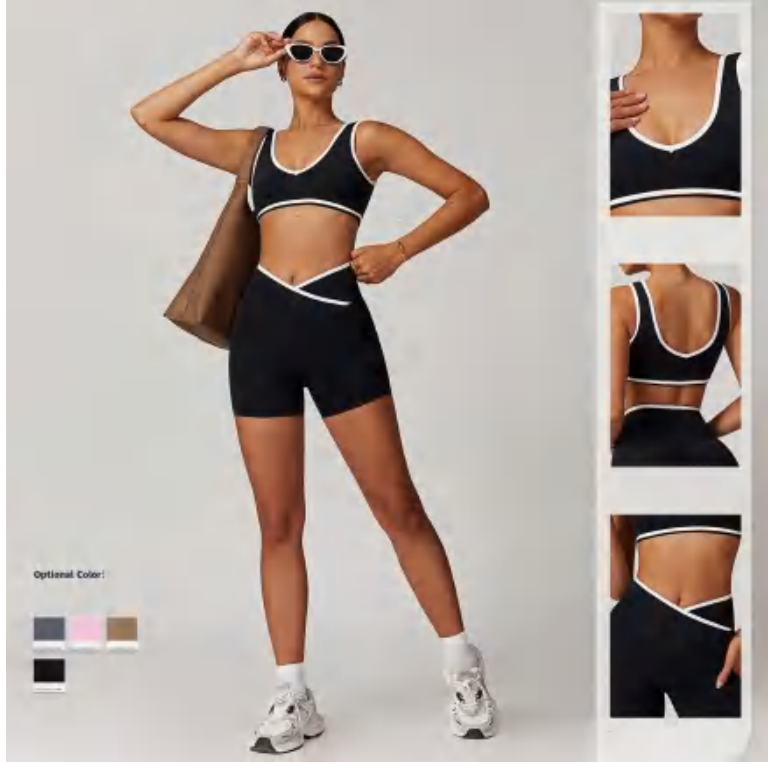

discription **Sewed set**

price

details

Picture

S-XL
8 colors as
black/ blue gray/ cocoa/ pink

SIZE	COAT LENGTH	WAIST	BUST	BOTTOM
XS/6	-	-	-	-
S/8	45	57	72	70
M/10	46	61	76	74
L/12	47	65	80	78
XL/14	48	69	84	82

SIZE	TROUSERS LENGTH	WAIST	HIP	SLACK BOTTOM
XS/6	-	-	-	-
S/8	104	68	110	57
M/10	105	72	114	59
L/12	106	76	118	61
XL/14	107	80	122	63

Sample cost:15 $

Style : TZ8843-1

composition:78%POLYAMIDE/22%ELAS TANE