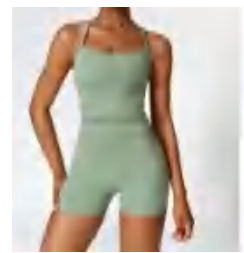

Bra size XS/6 S/8 M/10 L/12 XL/14

COAT LENGTH	-	25	30	32	-
SHOULDER	-	-	-	-	-
BOTTOM	-	-	-	-	-
BUST	-	64	68	72	-

details S-XL
9 colors as light blue,black, dark blue,green,gre, red, brown,pink ,Pearl Grey
Picture

Sample cost:15 $

style: TZ8519-1

composition: 87%nylon/13%spandex