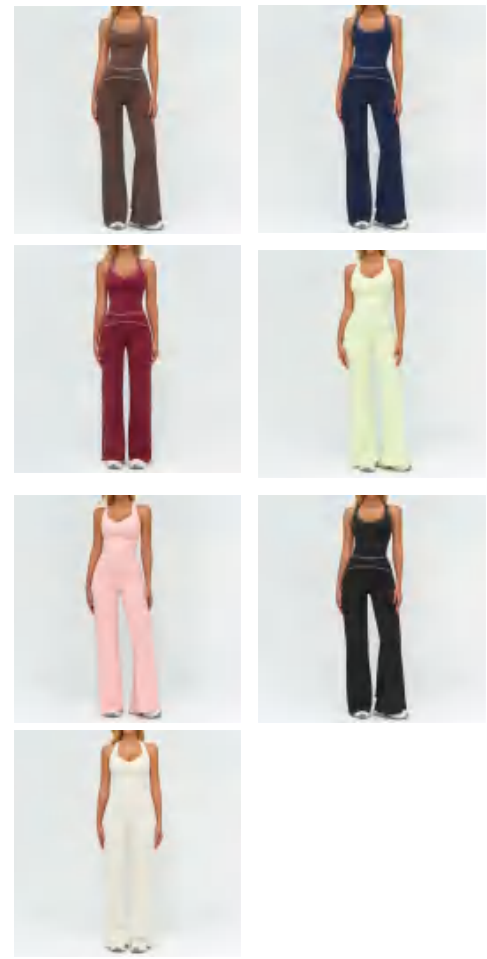

Sample cost:20 \$

style:
BX7028+CK7028-2

composition:
78%POLYAMIDE+22%ELASTANE

discription

Sewed yoga set

CX7028 Size Information(cm)

Size	Length	Sleeve Length	1/2 Bust	1/2 Bottom
S/8	45	59.5	37	58
M/10	46	60.5	39	60
L/12	47	61.5	41	62
XL/14	48	62.5	43	64