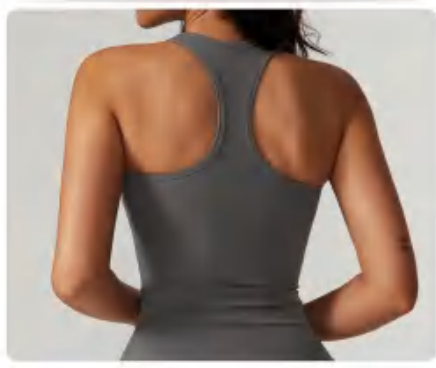

SIZE	TROUSERS LENGTH	WAIST	HIP	SLACK BOTTOM
XS/6				
S/8	83	44	68	19
M/10	84	48	72	20
L/12	85	52	76	21
XL/14	86	56	80	22

size for legging

details

S-XL
3 colors as
Black/Blue/Pink/Apricot

Sample cost:18 $

style: TZ8819-3

Picture

composition: 78%NYLON,22%ELASTANE