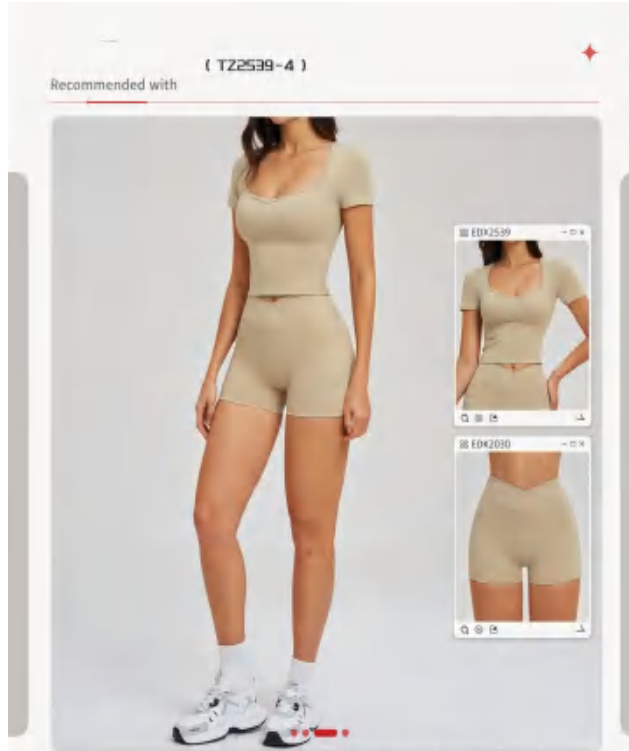

discription

sewed yoga sets

details

S-XL

5 colors as Bean Paste Green/Black/Cherry Red/Coffee Brown/Light Camel

Picture

WX2539 Size Information(cm)

Size	Length	1/2 Bust	1/2 Waist
S/8	31	36	26.5
M/10	32	38	30.5
L/12	33	40	32.5
XL/14	34	42	34.5

Notice:Size may be 2 cm/1 inch inaccuracy due to hand measure. These measurements are as a guide to help you select the correct size. Please take your own measurements and choose your size accordingly.

CK2030-2 Size Information(cm)

Size	Length	1/2 Waist	1/2 Hip	1/2 Slack Bottom
S/8	107	24	37	26
M/10	108	26	39	26
L/12	109	28	41	27
XL/14	110	30	43	28

Sample cost:15$

style: DX2539+DK2030

Composition:
78%POLYAMIDE+22%ELASTANE