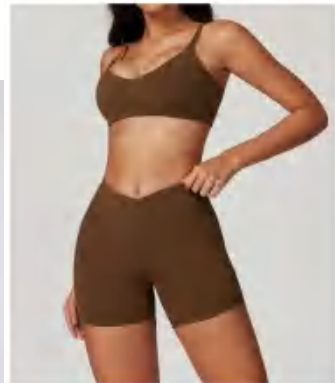

size for bra

size for shorts

Sample cost:15 \$

style: TZ8799-2

Composition: 75%Recycle NYLON,25%ELASTANE

discription

Sewed set

details