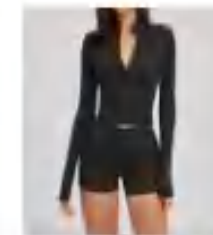

discription

sewed yoga sets

details

S-XL

5 colors as Bean Paste Green/Black/Cherry Red/Coffee Brown/Light Camel

Picture

DX2539 Size Information(cm)

Size	Length	Sleeve Length	1/2 Bust	Shoulder Width	1/2 Bottom
S/8	42	14.5	37.5	34	32
M/10	43	15	39.5	35	34
L/12	44	15.5	41.5	36	36
XL/14	45	16	43.5	37	38

Notice:Size may be 2 cm/1 inch inaccuracy due to hand measure. These measurements are as a guide to help you select the correct size. Please take your own measurements and choose your size accordingly.

CK2030-2 Size Information(cm)

Size	Length	1/2 Waist	1/2 Hip	1/2 Slack Bottom
S/8	107	24	37	25
M/10	108	26	39	26
L/12	109	28	41	27
XL/14	110	30	43	28

Notice:Size may be 2 cm/1 inch inaccuracy due to hand measure. These measurements are as a guide to help you select the correct size. Please take your own measurements and choose your size accordingly.

Sample cost:20$

style: DX2539+CK2030-2

Composition:

78%POLYAMIDE+22%ELASTANE