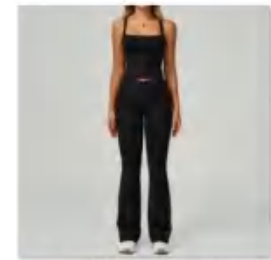

Sample cost:20 \$

style:
BX2002+CK2030-2

composition :
78%POLYAMIDE+22%ELASTANE

Style Number:
TZ2030

BX2002+CK2030-2 (black)

BX2002+CK2030-2 (Cherry red)

BX2002+CK2030-2 (Coffee brown)

BX2002+CK2030-2 (Midnight blue)