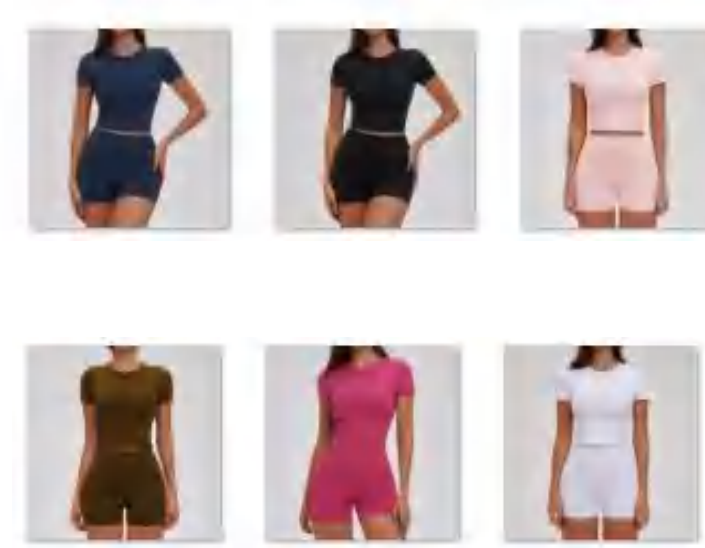

discription **sewed yoga set**

details **S-XL**
6 colors as

Picture **Badge Blue/Black/Ceramic Pink/Dark Brown/Plum Purple/Romantic Purple**

DX5087 Size Information(cm)

Size	Length	Sleeve Length	1/2 Bust	Shoulder Width	1/2 Bottom
S/8	41	14.5	37	34.5	33
M/10	42	15	39	35.5	35
L/12	43	15.5	41	36.5	37
XL/14	44	15	43	37.5	39

Notice:Size may be 2 cm/1 inch inaccuracy due to hand measure.
These measurements are as a guide to help you select the correct size.
Please take your own measurements and choose your size accordingly

DX5087 Size Information(cm)

Size	Length	Sleeve Length	1/2 Bust	Shoulder Width	1/2 Bottom
S/8	41	14.5	37	34.5	33
M/10	42	15	39	35.5	35
L/12	43	15.5	41	36.5	37
XL/14	44	15	43	37.5	39

Notice:Size may be 2 cm/1 inch inaccuracy due to hand measure.
These measurements are as a guide to help you select the correct size.
Please take your own measurements and choose your size accordingly

Sample cost:15$

Style:
DX5087+DK5087

Composition:
83%POLYAMIDE+17%ELASTANE