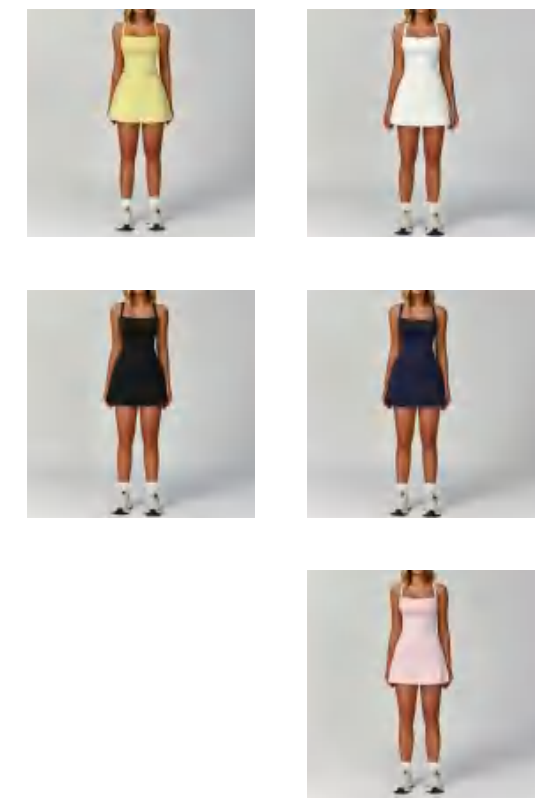

discription

sewed yoga pants

details

S-XL
4colors
matching yogaCX4507

Picture

BX2002 Size Information(cm)

Size	Length	1/2 Bust	1/2 Bottom	1/2 Waist
S/8	29	34	32.5	29.5
M/10	30	36	34.5	31.5
L/12	31	38	36.5	33.5
XL/14	32	40	38.5	35.5

Notice:Size may be 2 cm/1 inch inaccuracy due to hand measure. These measurements are as a guide to help you select the correct size. Please take your own measurements and choose your size accordingly.

Vest size

Sample cost:18 $

style:
BX2002+BQ2002

composition:
78%POLYAMIDE+
22%ELASTANE

BQ2002 Size Information(cm) skirt size

Size	Length	1/2 Waist	1/2 Skirt Bottom	1/2 Hip
S/8	34.5	29	19.5	37
M/10	35.5	31	20.5	39
L/12	36.5	33	21.5	41
XL/14	37.5	35	22.5	43

Notice:Size may be 2 cm/1 inch inaccuracy due to hand measure. These measurements are as a guide to help you select the correct size. Please take your own measurements and choose your size accordingly.

Style Number:
TZ2002