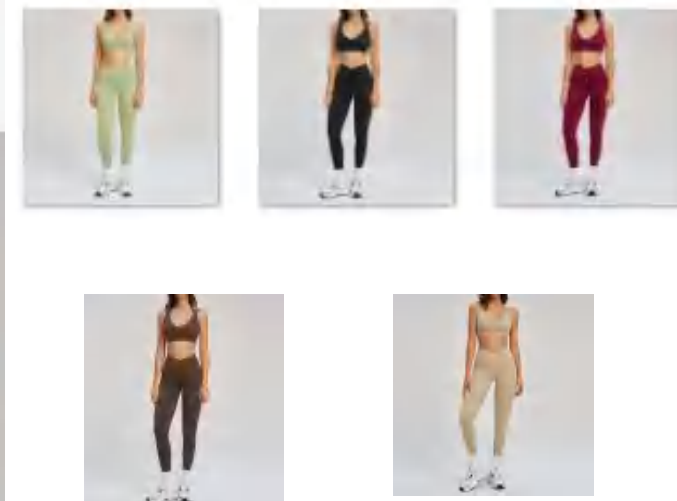

discription

sewed yoga sets

details

S-XL

5 colors as Bean Paste Green/Black/Cherry Red/Coffee Brown/Light Camel

Picture

WX2539 Size Information(cm)

Size	Length	1/2 Bust	1/2 Waist
S/8	31	36	26.5
M/10	32	38	30.5
L/12	33	40	32.5
XL/14	34	42	34.5

Notice:Size may be 2 cm/1 inch inaccuracy due to hand measure. These measurements are as a guide to help you select the correct size. Please take your own measurements and choose your size accordingly.

CK2030-1 Size Information(cm)

Size	Length	1/2 Waist	1/2 Hip	1/2 Slack Bottom
S/8	88	24	37	10
M/10	89	26	39	10.5
L/12	90	28	41	11
XL/14	91	30	43	11.5

Notice:Size may be 2 cm/1 inch inaccuracy due to hand measure. These measurements are as a guide to help you select the correct size. Please take your own measurements and choose your size accordingly.

Sample cost:18$

style: WX2539+CK2030-1

Composition:
78%POLYAMIDE+22%ELASTANE