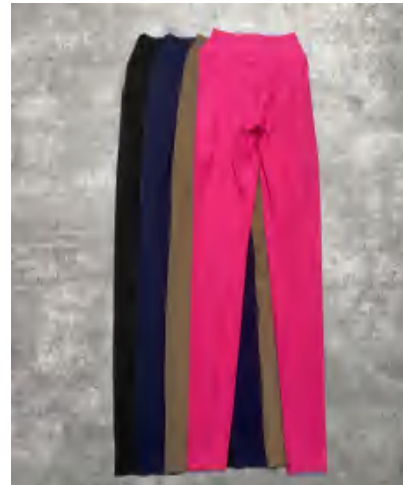

Sample cost:20 \$

style: TZ8605-L

composition: 78%NYLON,22%ELASTANE

discription

Sewed set(No stock,customized)

details

S-XL
4 colors as blue,black,brown(CK8524 discontinued),rose

Picture