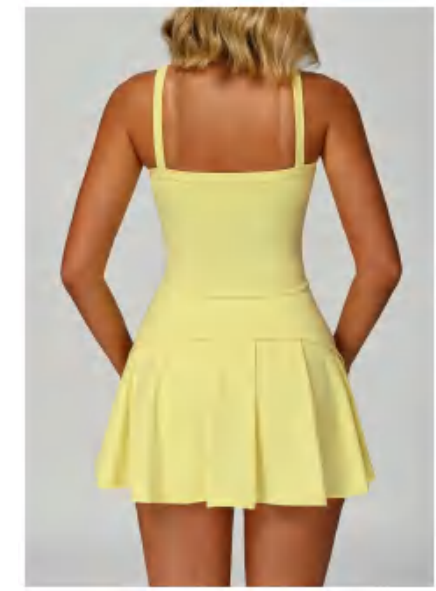

discription

sewed yoga pants

details

S-XL
4colors
matching yogaCX4507

Picture

BX2002 Size Information(cm)

Size	Length	1/2 Bust	1/2 Bottom	1/2 Waist
S/8	29	34	32.5	29.5
M/10	30	36	34.5	31.5
L/12	31	38	36.5	33.5
XL/14	32	40	38.5	35.5

Notice:Size may be 2 cm/1 inch inaccuracy due to hand measure. These measurements are as a guide to help you select the correct size. Please take your own measurements and choose your size accordingly.

Vest size

Sample cost:18 $

style:
BX2002+BQ2002

composition:
78%POLYAMIDE+
22%ELASTANE

BQ2002 Size Information(cm) skirt size

Size	Length	1/2 Waist	1/2 Skirt Bottom	1/2 Hip
S/8	34.5	29	19.5	37
M/10	35.5	31	20.5	39
L/12	36.5	33	21.5	41
XL/14	37.5	35	22.5	43

Notice:Size may be 2 cm/1 inch inaccuracy due to hand measure. These measurements are as a guide to help you select the correct size. Please take your own measurements and choose your size accordingly.

Style Number:
TZ2002