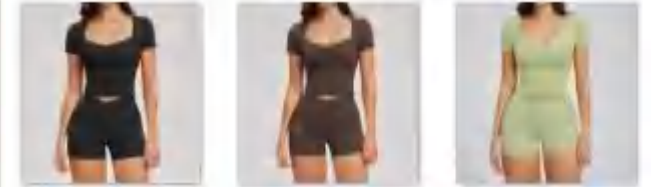

discription

sewed yoga sets

details

S-XL

5 colors as Bean Paste Green/Black/Cherry Red/Coffee Brown/Light Camel

Picture

WX2539 Size Information(cm)

Size	Length	1/2 Bust	1/2 Waist
S/8	31	36	26.5
M/10	32	38	30.5
L/12	33	40	32.5
XL/14	34	42	34.5

Notice:Size may be 2 cm/1 inch inaccuracy due to hand measure. These measurements are as a guide to help you select the correct size. Please take your own measurements and choose your size accordingly.

CK2030-2 Size Information(cm)

Size	Length	1/2 Waist	1/2 Hip	1/2 Slack Bottom
S/8	107	24	37	26
M/10	108	26	39	26
L/12	109	28	41	27
XL/14	110	30	43	28

Sample cost:15$

style: DX2539+DK2030

Composition:
78%POLYAMIDE+22%ELASTANE