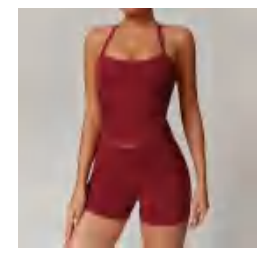

Bra size XS/6 S/8 M/10 L/12 XL/14

COAT LENGTH	-	25	30	32	-
SHOULDER	-	-	-	-	-
BOTTOM	-	-	-	-	-
BUST	-	64	68	72	-

details S-XL
9 colors as light blue,black, dark blue,green,gre, red, brown,pink ,Pearl Grey
Picture

Sample cost:15 $

style: TZ8519-1

composition: 87%nylon/13%spandex