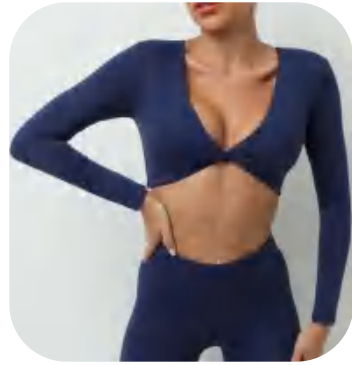

discription Sewed set

details S-L
9 colors as navy, blue, army green, brown, white, black, red, wine red, grey

Picture

Sample cost:18 \$

style: T14-V01

composition: 78%nylon+22%spandex

discription Sewed set