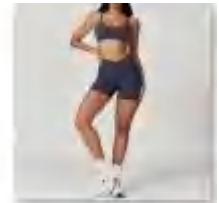

discription

Sewed set

details

S-XL
5 colors as Sky blue/black/light coffee/Blue-Grey/Cream

Picture

Size Information(cm)

Size	Length	Bust	Waist
S	18	66	60
M	19	70	64
L	20	74	68
XL	21	78	72

Size Information(cm)

Size	Length	Waist	Hip	Slack Bottom
S	31	50	70	37
M	32	54	74	39
L	33	58	78	41
XL	34	62	82	43

Notice:Size may be 2 cm/1 inch inaccuracy due to hand measure. These measurements are as a guide to help you select the correct size. Please take your own measurements and choose your size accordingly

size for bra

size for shorts

Sample cost:15 $

style: TZ8799-2

Composition: 75%Recycle NYLON,25%ELASTANE