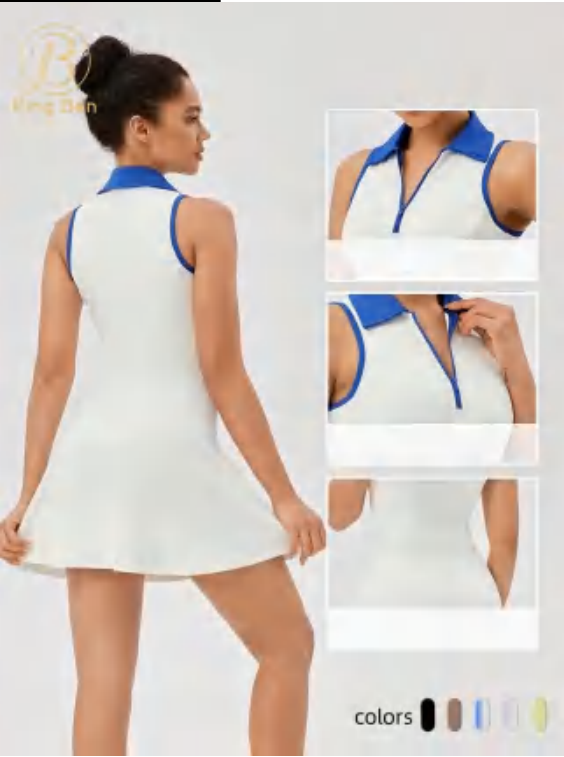

discription **Skirt**

details S-XXL
5 colors as black/dark brown/fruit green/White-blue/white-purple

Picture

Size Information(cm)

Size	Skirt Length	Waist	Bust
S	80	31	40
M	82	33	42
L	84	35	44
XL	86	37	46
2XL	88	39	48

Notice: Size may be 2 cm/1 inch inaccuracy due to hand measure. These measurements are as a guide to help you select the correct size. Please take your own measurements and choose your size accordingly.

style: 42157

composition: 80%polyester/20%spandex