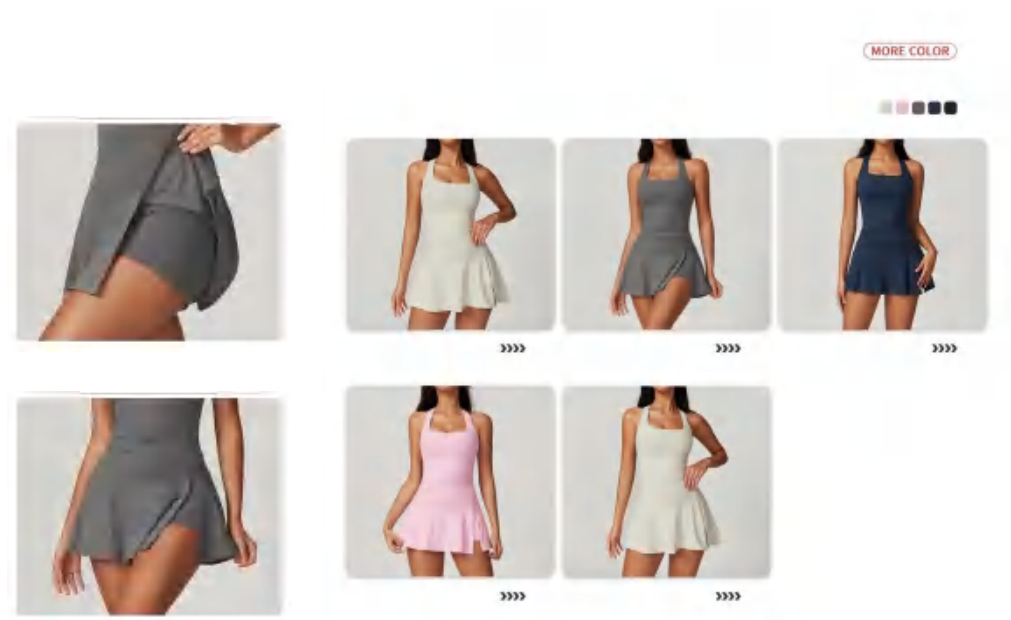

details

S-XL
6 colors as
Black/Blue/Grey/apricot/pink

Sample cost:15 $

Skirt

SIZE	LENGTH	WAIST	HIP	SLACK BOTTOM
XS/6	--	--	--	--
S/8	30	52	82	44
M/10	31	56	86	46
L/12	32	60	90	48
XL/14	33	64	94	50

style: TZ8819-1

composition: 78%Polyamide+22%Elastane

Picture