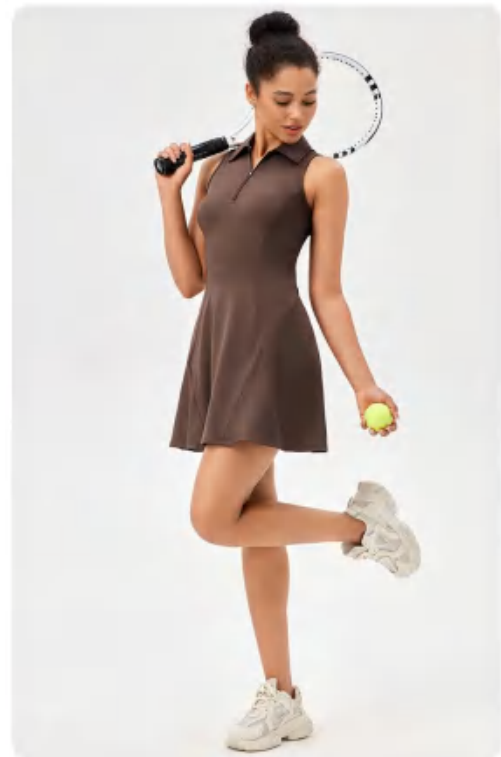

discription **Skirt**

details S-XXL
5 colors as black/dark brown/fruit green/White-blue/white-purple

Picture

Size Information(cm)

Size	Skirt Length	Waist	Bust
S	80	31	40
M	82	33	42
L	84	35	44
XL	86	37	46
2XL	88	39	48

Notice: Size may be 2 cm/1 inch inaccuracy due to hand measure. These measurements are as a guide to help you select the correct size. Please take your own measurements and choose your size accordingly.

style: 42157

composition: 80%polyester/20%spandex