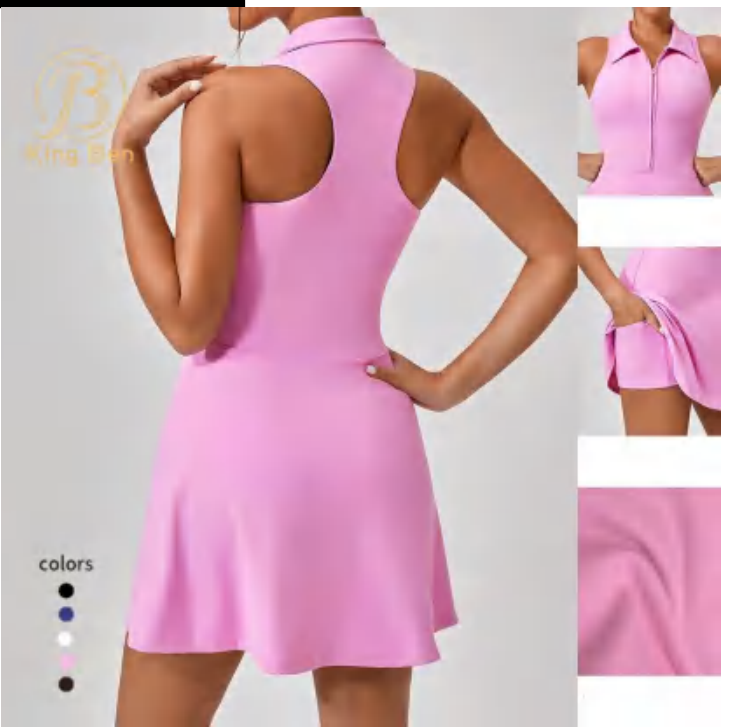

style: DSJ468

composition: 73%nylon/27%spandex

discription **Skirt**

details S-XL
5 colors as black/dark blue/dark brown/pink/white

Picture

Size Information(cm)

Size	Length	Waist	Bust	Hip	Leg Opening
S	78.5	32.5	38	37.5	21
M	79.5	34.5	40	39.5	21.25
L	80.5	36.5	42	41.5	21.5
XL	81.5	38.5	44	43.5	21.75