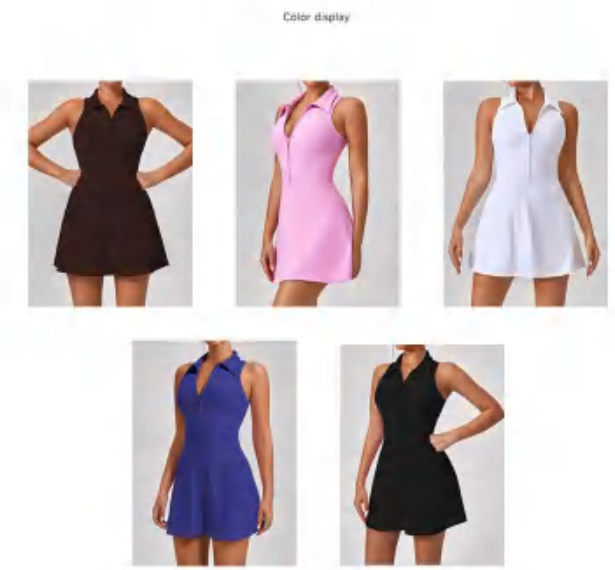

style: DSJ468

composition: 73%nylon/27%spandex

discription **Skirt**

details S-XL
5 colors as black/dark blue/dark brown/pink/white

Picture

Size Information(cm)

Size	Length	Waist	Bust	Hip	Leg Opening
S	78.5	32.5	38	37.5	21
M	79.5	34.5	40	39.5	21.25
L	80.5	36.5	42	41.5	21.5
XL	81.5	38.5	44	43.5	21.75