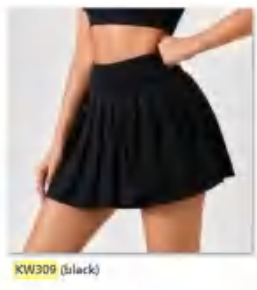

Matching Bra:YW306

Sample cost:10 \$

style: KW309

composition:
75%nylon/25%spandex

Matching Jacket:YW514

KW309 (black)

KW309 (grey)

KW309 (white)