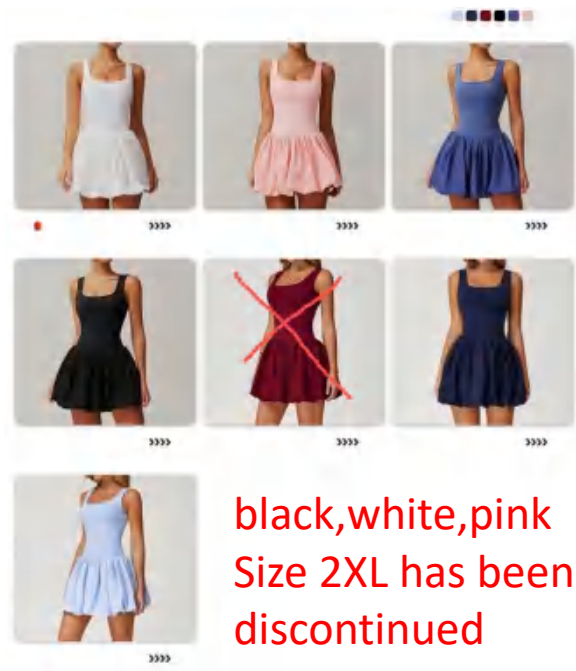

LT4001 Size Information(cm)

Size	Length	1/2 Waist	1/2 Bust	1/2 Hip	1/2 Slack Bottom
S/8	74	28	34	40	20.5
M/10	76	30	36	42	21.5
L/12	78	32	38	44	22.5
XL/14	80	34	40	46	23.5
XXL/16	84	36	42	49	24.5

Notice: Size may be 2 cm/1 inch inaccuracy due to hand measure
These measurements are as a guide to help you select the correct size.
Please take your own measurements and choose your size accordingly.

Sample cost: 18 \$

style: LT4001

composition:
Outer: 7% POLYESTER + 3% ELASTANE
Inner: 78% POLYAMIDE + 22% ELASTANE

Picture

black, white, pink
Size 2XL has been discontinued

discription **Jacket+Skirt**

details S-XL
4 colors as
white/pink/black/grey