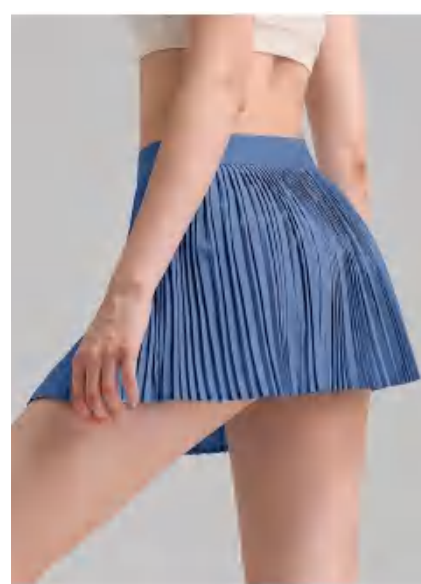

Sample cost:10 \$

style: DQDK03

composition: 90%nylon/10%spandex

Picture

discription

Skirt

Size Information(cm)

Size	Length	Waist	Hip
XS	29	56	66
S	30	60	70
M	31	64	74
L	32	68	78
XL	33	72	82
2XL	34	76	86