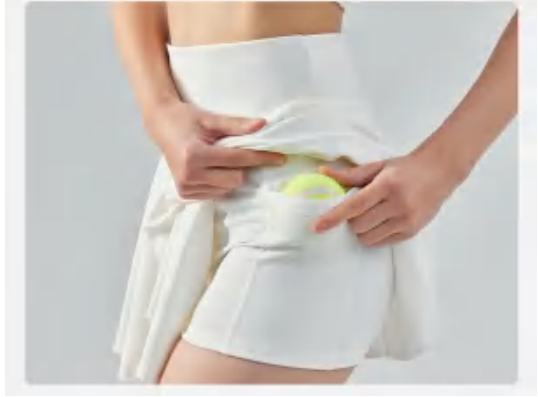

style: YQ308

composition: 81%nylon/19%spandex

discription **Skirt**

details S-XL
1 colors as white

Picture

Size Information(cm)

Size	Skirt Length	Waist	Hip
S	35	28	35
M	36	30	37
L	37	32	39
XL	38	34	41

Notice: Size may be 2 cm/1 inch inaccuracy due to hand measure.
These measurements are as a guide to help you select the correct size.
Please take your own measurements and choose your size accordingly.