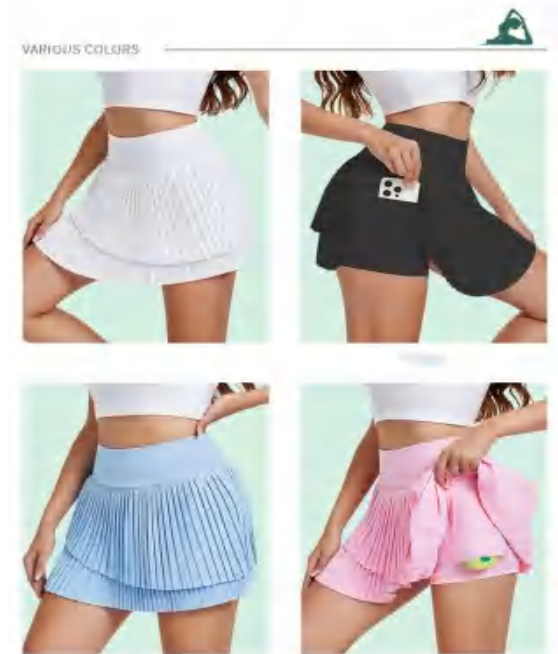

Sample cost:15 \$

details

S-XL
 4 colors as white/pink/patel
 blue/black

style: BZQ81991

composition: 82%polyester/18%spandex

Picture

discription

Skirt