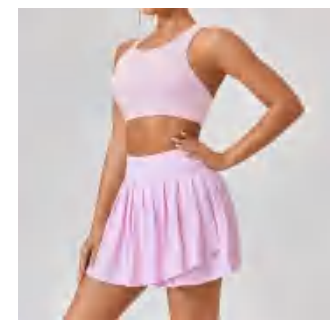

discription **Skirt**

details **S-XL**
Matching Bra:YW306
4 colors as pink gery/black/white

Picture

KW309 Skirt Size Information(cm)

Size	Length	1/2 Waist	1/2 Hip
S/4	35	28	36.5
M/6	36	30	38.5
L/8	37	32	40.5
XL/10	38	34	42.5

Notice:Size may be 2 cm/1 inch inaccuracy due to hand measure.
These measurements are as a guide to help you select the correct size.
Please take your own measurements and choose your size accordingly.

Matching Bra:YW306

Sample cost:10 $

style: KW309

composition:
75%nylon/25%spandex

Matching Jacket:YW514