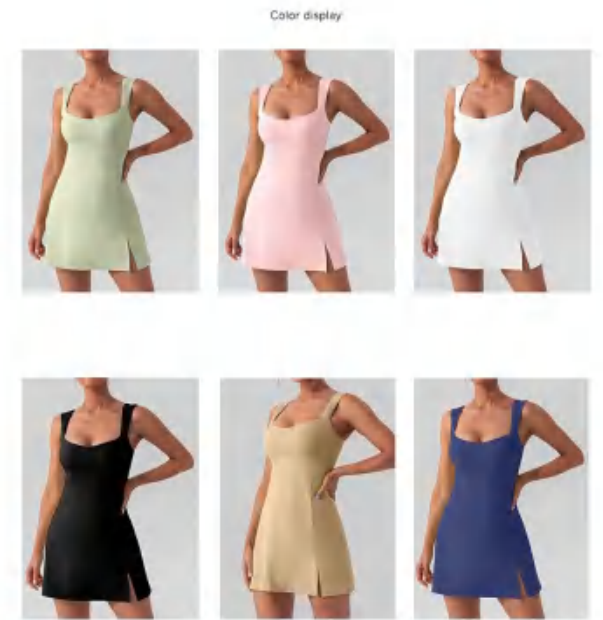

Size Information(cm)

Size	Skirt Length	Waist	Bust
S	78.5	59	68
M	79.5	63	72
L	80.5	67	76
XL	81.5	71	80

Notice:Size may be 2 cm/1 inch inaccuracy due to hand measure.
These measurements are as a guide to help you select the correct size.
Please take your own measurements and choose your size accordingly.

style: YW982L-DQ

composition: 75%nylon/25%spandex