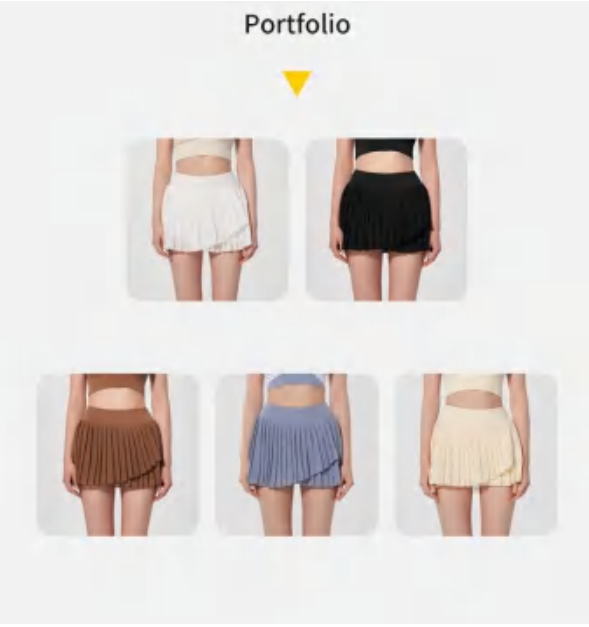

Size	Skirt Length	Pants Length	Waist	Hip
S	36	30	26	34
M	37	31	28	36
L	38	32	30	38
XL	39	33	32	40

Notice: Size may be 2 cm/1 inch inaccuracy due to hand measure.
These measurements are as a guide to help you select the correct size.
Please take your own measurements and choose your size accordingly.

style: YQ308

composition: 81%nylon/19%spandex