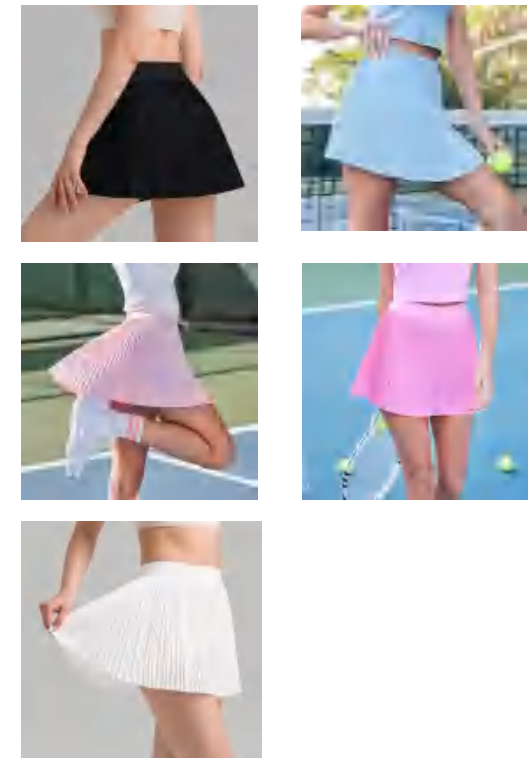

Sample cost:10 \$

details

S-XXXL
 5 colors as black/Breeze
 blue/light
 pink/rose pink/White

style: 54511552

composition: nylon/spandex

Picture

discription **Skirt**

details S-XL
6 colors as black/Khaki/mint green/light pink/white