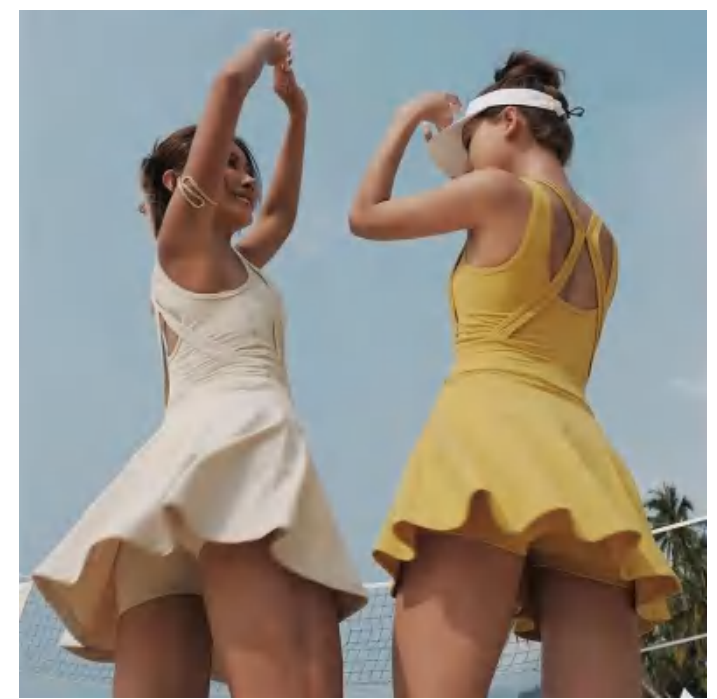

discription **Skirt**

details S-XL
3 colors as yellow/caly color/black

Picture

FNK-6622 Skirt Size Information(cm)

Size	Length	1/2 Bust	1/2 Waist	1/2 Hip
S	71	32.5	26.5	38.5
M	73	34.5	28.5	40.5
L	75	36.5	30.5	42.5
XL	77	38.5	32.5	44.5

Notice Size may be 2 cm/1 inch inaccuracy due to hand measure. These measurements are as a guide to help you select the correct size. Please take your own measurements and choose your size accordingly.

Sample cost:18 $

style: FNK-6622

composition: 75%nylon/25%spandex