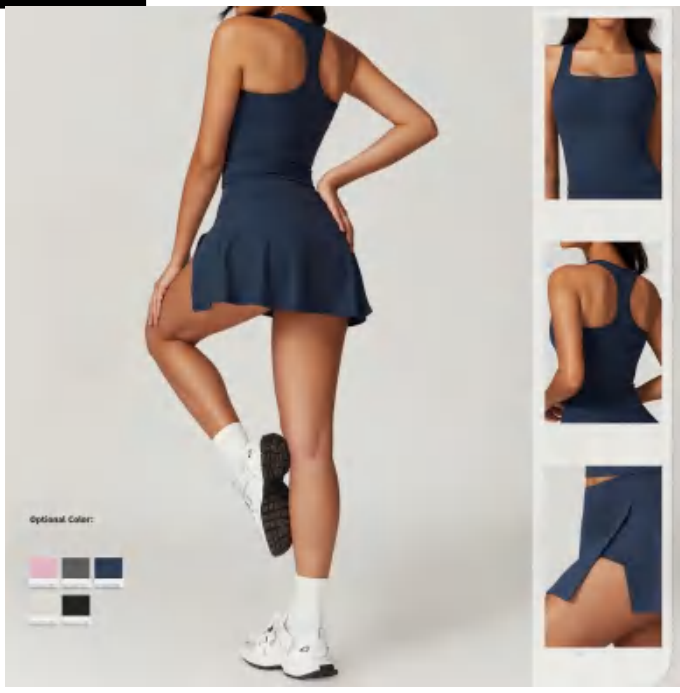

details

S-XL
6 colors as
Black/Blue/Grey/apricot/pink

Sample cost:15 $

Skirt

SIZE	LENGTH	WAIST	HIP	SLACK BOTTOM
XS/6	--	--	--	--
S/8	30	52	82	44
M/10	31	56	86	46
L/12	32	60	90	48
XL/14	33	64	94	50

style: TZ8819-1

composition: 78%Polyamide+22%Elastane

Picture