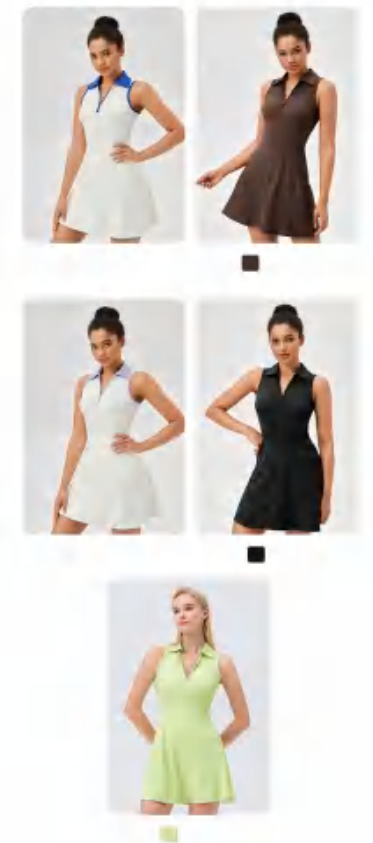

discription **Skirt**

details S-XXL
5 colors as black/dark brown/fruit green/White-blue/white-purple

Picture

Size Information(cm)

Size	Skirt Length	Waist	Bust
S	80	31	40
M	82	33	42
L	84	35	44
XL	86	37	46
2XL	88	39	48

Notice: Size may be 2 cm/1 inch inaccuracy due to hand measure. These measurements are as a guide to help you select the correct size. Please take your own measurements and choose your size accordingly.

style: 42157

composition: 80%polyester/20%spandex