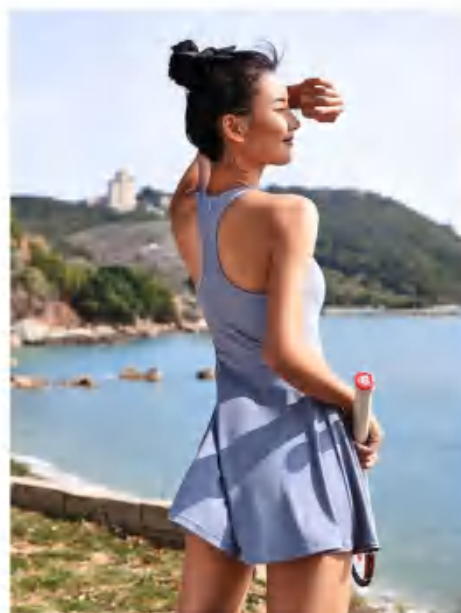

Sample cost:18 $

details

S-L
2 colors as haze blue/white

style: FNK-202319

composition: 75%nylon/25%spandex

Picture