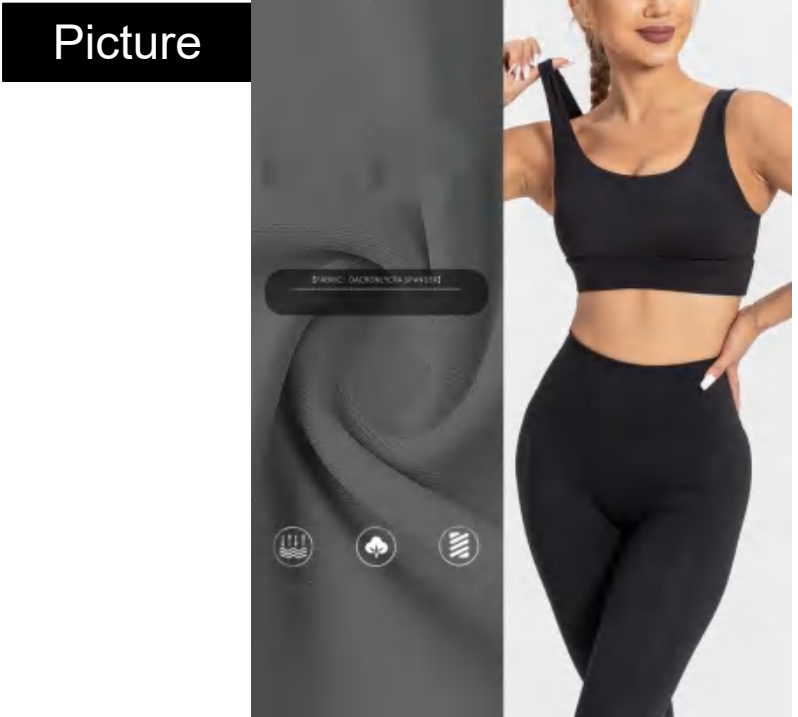

Matching pants:A2CK

Sample cost:10 \$
 style: S2WX

composition:
 78%Polyester/22%spandex

discription **Sewed Bra**

details **S-3XL**
3 colors as below,Avocado Green,purple,black

Size Information(cm)

Size	Back Length	Bust	Bottom
S	30.5	33	31
M	31.5	35	33
L	32.5	37	35
XL	33.5	39	37
XXL	34.5	41	39
XXXL	35.5	43	41