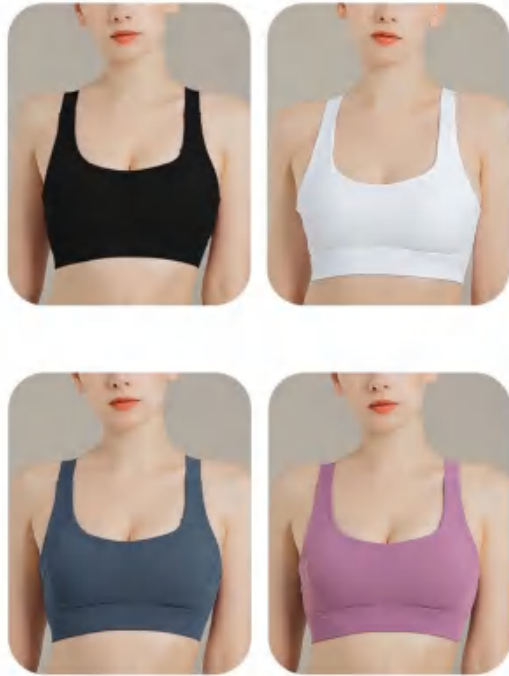

Sample cost: 10 \$

style: M15WX

composition:
84%Polyester/16%spandex

Color display

discription **Sewed Bra**

details **S-3XL**
3 colors as below,green,rose pink,black

Picture

Size Information(cm)