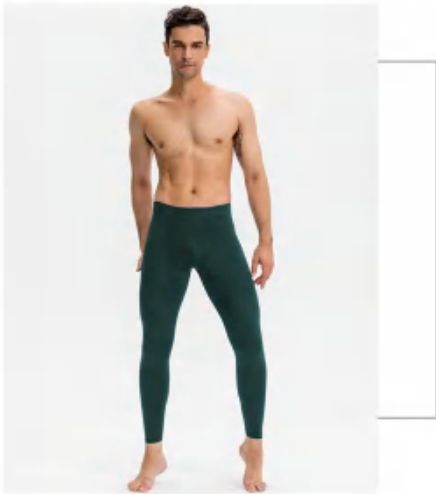

discription **yoga pants**

details **S-2XL**
7 colors as below,navy blue,black,dark green,dark grey,red,white,black

Picture

Detail display