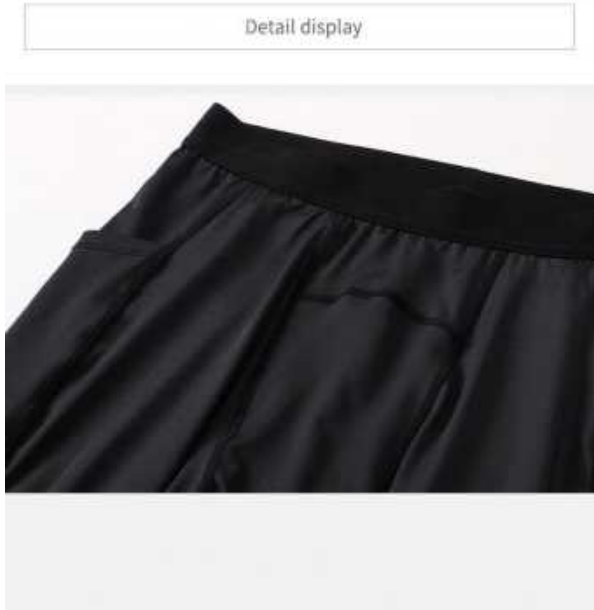

discription **yoga pants**

details **S-2XL**
6 colors as below, blue, black, dark green, dark grey, red, white

Picture

11322 Size Information(cm)

Size	Length	1/2 Waist	1/2 Hip	1/2 Slack Bottom
S	88	32	40	10
M	90	34	42	10.5
L	92	36	44	11
XL	94	38	46	11.5
XXL	96	41	48	12

Notice. Size may be 2 cm/1 inch inaccuracy due to hand measure. These measurements are as a guide to help you select the correct size. Please take your own measurements and choose your size accordingly.

Sample cost: 10 $

style: 11322

composition:
85%polyester/15%spandex

FLUORID GREY

NAVY BLUE