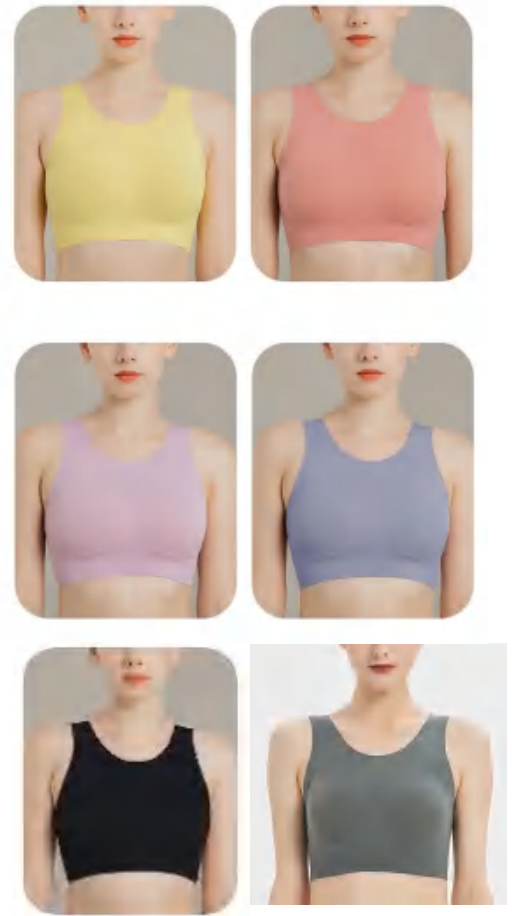

Sample cost: 10 $
style: S3WX

composition:
60%nylon/40%spandex
Color display