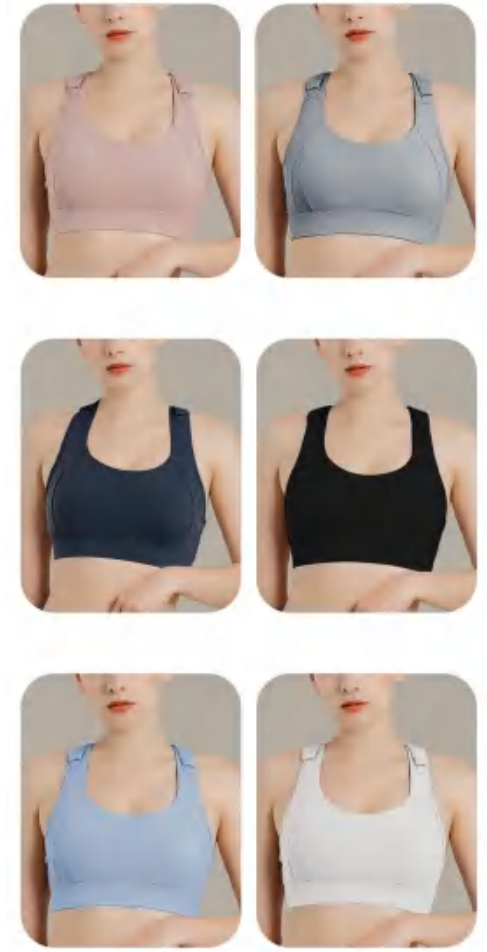

Matching set:Z6TZ

composition:
75%polyester/25%spandex

Sample cost:10 \$

style: Z6WX

Color display

discription **Sewed Bra**

details **S-3XL**
5 colors as below,red,cocoa color,orange,black,yellow

Picture