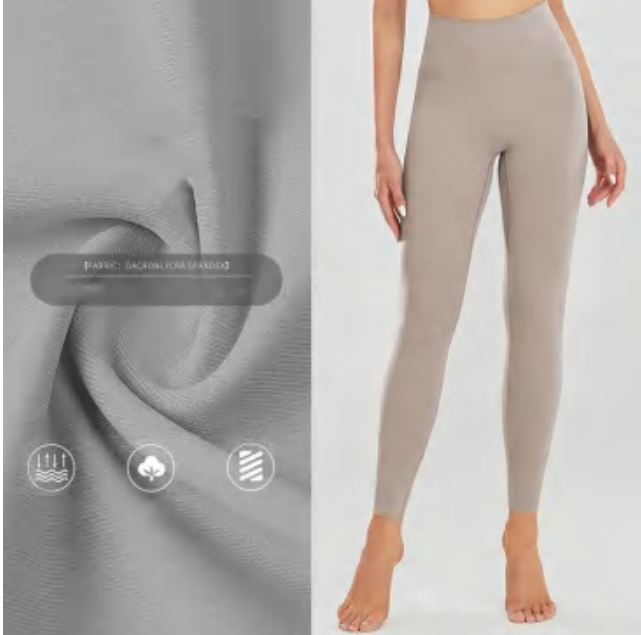

discription **yoga pants**

details **S-3XL**
6 colors as below, Rock Color, Light Ivory, grey, Dark Night Ultramarine, black, Titanium Grey

Picture