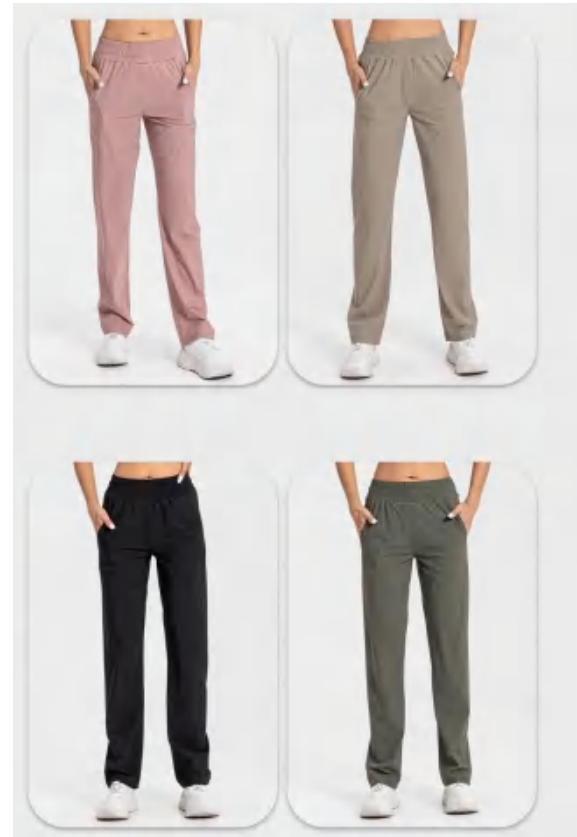

discription **yoga pants**

details **S-3XL**
5 colors as below,rock color,black,dark green,dark grey,pink

Picture

Size Information(cm)

Size	Length	Thigh Circumference	Hip
S	92.5	28	44
M	94	29	46
L	95.5	30	48
XL	97	31	50
XXL	98.5	32	52
XXXL	100	33	54

Notice:Size may be 2 cm/1 inch inaccuracy due to hand measure.
These measurements are as a guide to help you select the correct size.
Please take your own measurements and choose your size accordingly.

Sample cost:10 $

style: **V9CK**

composition:
78%nylon/22%spandex