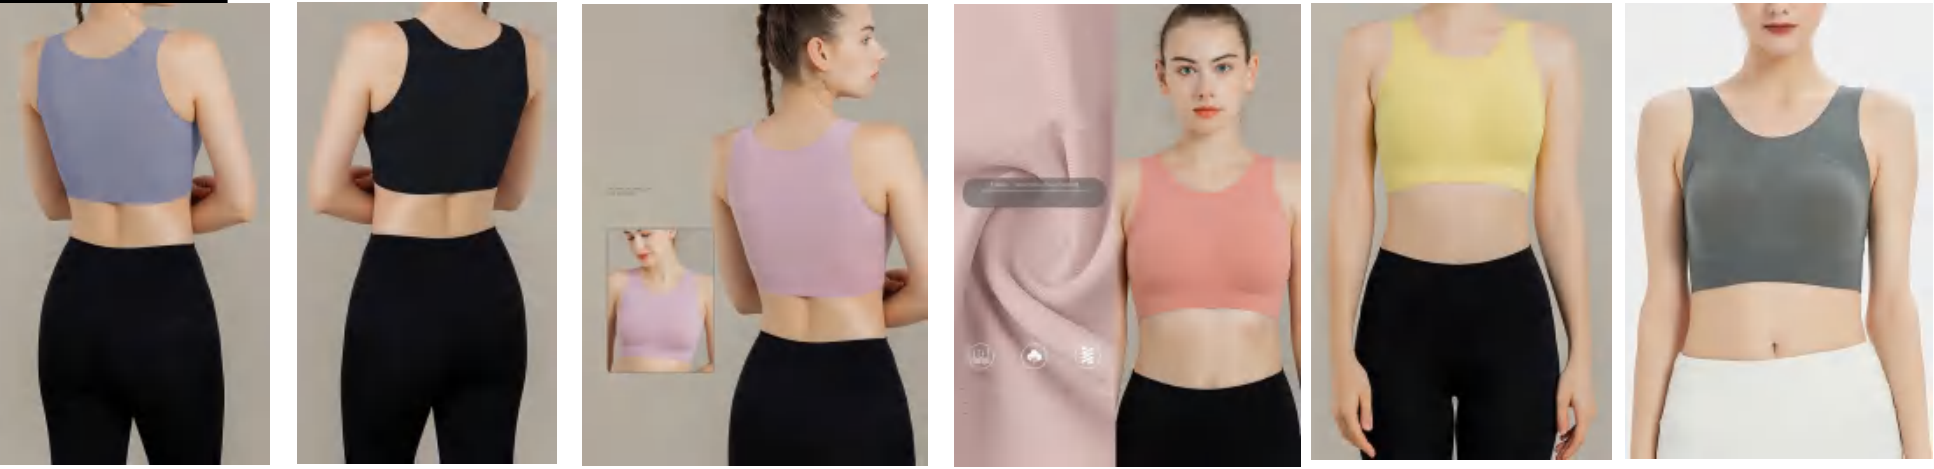

Sample cost: 10 $
style: S3WX

composition:
60%nylon/40%spandex
Color display