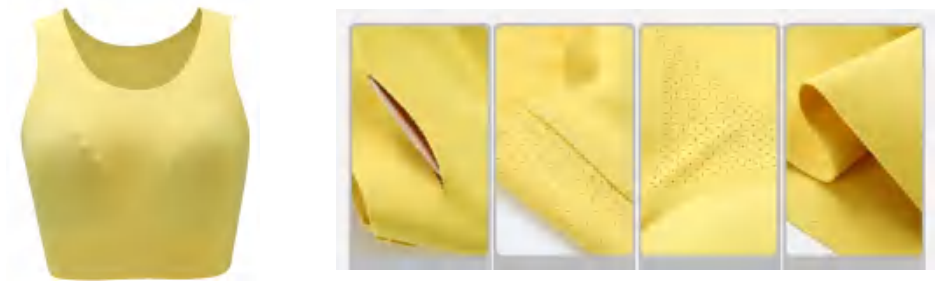

discription **Sewed Bra**

details **S/L**
6 colors as below, purple, black, light blue, dark green, yellow, pink

Picture

Size Information(cm)

Size	Length	Bust	Bottom
S	32	34	28
L	36	39	34

Notice: Size may be 2 cm/1 inch inaccuracy due to hand measure. These measurements are as a guide to help you select the correct size. Please take your own measurements and choose your size accordingly.