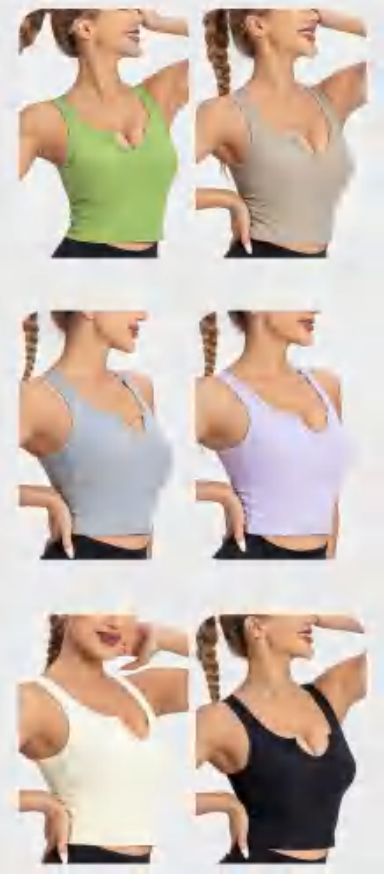

discription Sewed Bra

details S-4XL
6 colors as below, green, purple, grey, black, beige, rock color

Picture

Size Information(cm)

Size	Length	Bust
S	39.5	34
M	40.75	36
L	42	38
XL	43.25	40
XXL	44.5	42
XXXL	45.75	44
XXXXL	47	46

Notice: Size may be 2 cm/1 inch inaccuracy due to hand measure. These measurements are as a guide to help you select the correct size. Please take your own measurements and choose your size accordingly.

Sample cost: 10 $
style: V3WX

composition:
80%Nylon/20%spandex