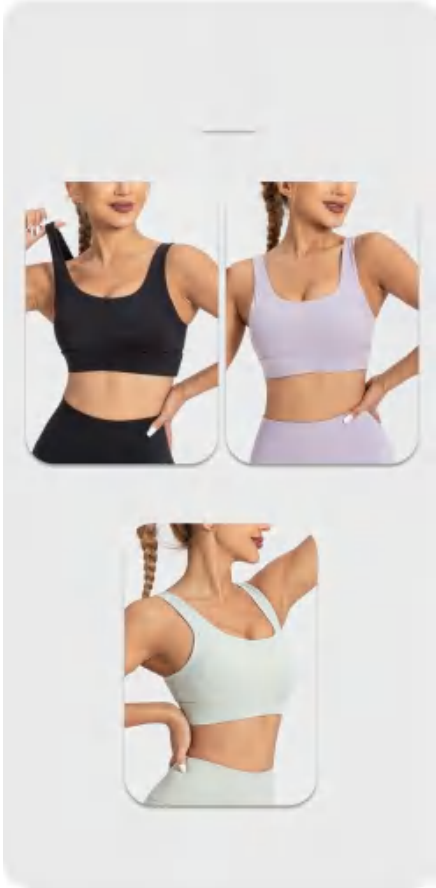

Matching pants:A2CK

Sample cost:10 \$
 style: S2WX

composition:
 78%Polyester/22%spandex

discription **Sewed Bra**

details **S-3XL**
3 colors as below,Avocado Green,purple,black

Size Information(cm)

Size	Back Length	Bust	Bottom
S	30.5	33	31
M	31.5	35	33
L	32.5	37	35
XL	33.5	39	37
XXL	34.5	41	39
XXXL	35.5	43	41

Notice:Size may be 2 cm/1 inch inaccuracy due to hand measure. These measurements are as a guide to help you select the correct size. Please take your own measurements and choose your size accordingly.

Matching pants:A2CK

Sample cost:10 \$

style: A2WX

composition:
75%nylon/25%spandex

discription **Sewed Bra**

details **S-3XL**
3 colors as below,green,black,pink

Picture

Size Information(cm)

Sample cost:10 \$

style: **M1WX**

composition:
84%Polyester/16%spandex

Color display

discription **Sewed Bra**

details **S-5XL**
3 colors as below,black, dark red,blue

Picture

Size Information(cm)