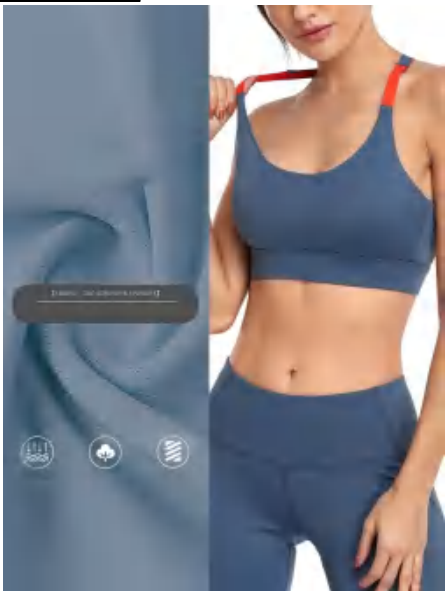

Sample cost:10 \$

style: M5WX

**composition:
75%nylon/25%spandex**

discription **Sewed Bra**

details **S-2XL**
Matching pant:M6CK
2 colors as below,black, navy blue

Picture

Matching pant:M6CK

style: M6WX