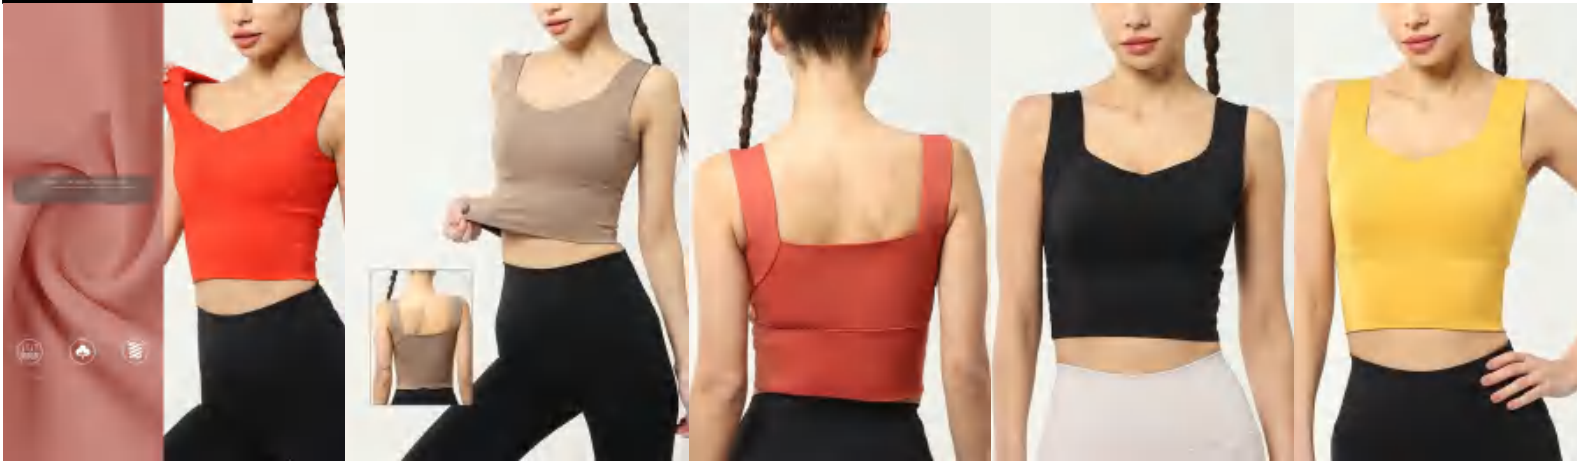

discription **Sewed Bra**

details **S-3XL**
5 colors as below,red,cocoa color,orange,black,yellow

Picture

Size Information(cm)

Size	Length	Bust	Bottom
S	37.8	34	27
M	38.8	36	31
L	39.8	38	33
XL	40.8	40	35
XXL	41.8	42	37
XXXL	42.8	44	39

Notice:Size may be 2 cm/1 inch inaccuracy due to hand measure. These measurements are as a guide to help you select the correct size. Please take your own measurements and choose your size accordingly.

Sample cost:10 $

style: Z7WX

composition:
75%Nylon/25%spandex

Color display