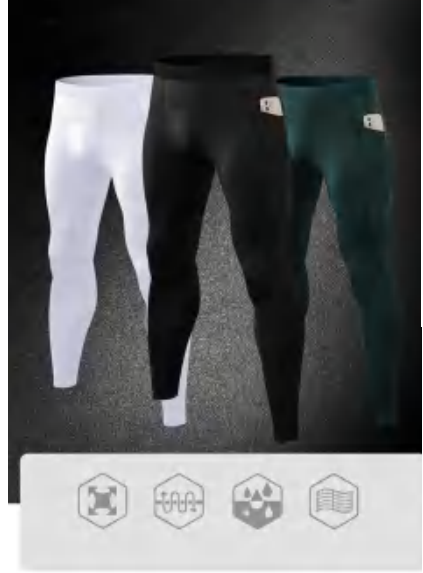

discription **yoga pants**

details **S-2XL**
6 colors as below, blue, black, dark green, dark grey, red, white

Picture

11322 Size Information(cm)

Size	Length	1/2 Waist	1/2 Hip	1/2 Slack Bottom
S	88	32	40	10
M	90	34	42	10.5
L	92	36	44	11
XL	94	38	46	11.5
XXL	96	41	48	12

Notice. Size may be 2 cm/1 inch inaccuracy due to hand measure. These measurements are as a guide to help you select the correct size. Please take your own measurements and choose your size accordingly.

Sample cost: 10 $

style: 11322

composition:
85%polyester/15%spandex

FLUORID GREY

NAVY BLUE