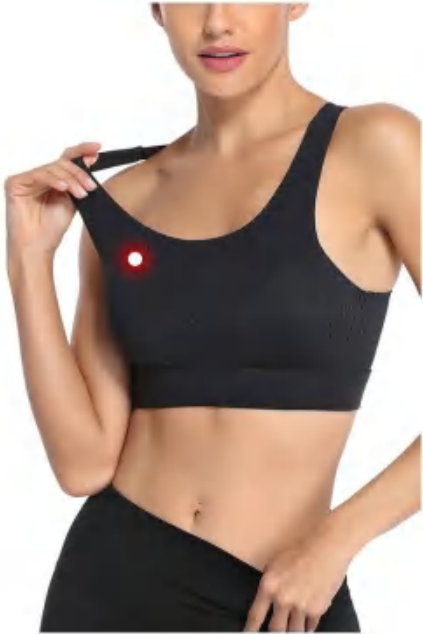

Sample cost:10 \$

style: **M1WX**

composition:
84%Polyester/16%spandex

Color display

discription **Sewed Bra**

details **S-5XL**
3 colors as below,black, dark red,blue

Picture

Size Information(cm)