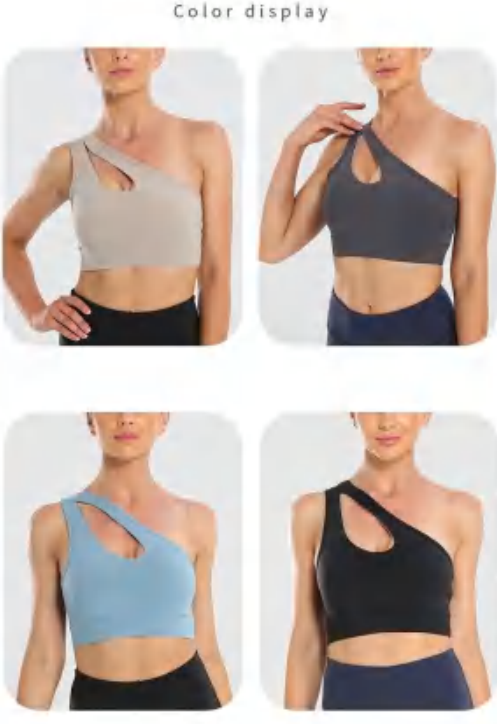

Size Information(cm)

Size	Length	Bust	Bottom
S	30	33.5	31
M	31	35.5	33
L	32	37.5	35
XL	33	39.5	37
XXL	34	41.5	39
XXXL	35	43.5	41

Notice Size may be 2 cm/1 inch inaccuracy due to hand measure.
These measurements are as a guide to help you select the correct size.
Please take your own measurements and choose your size accordingly.

Sample cost:10 $
style: M7WX

composition:
75%nylon/25%spandex