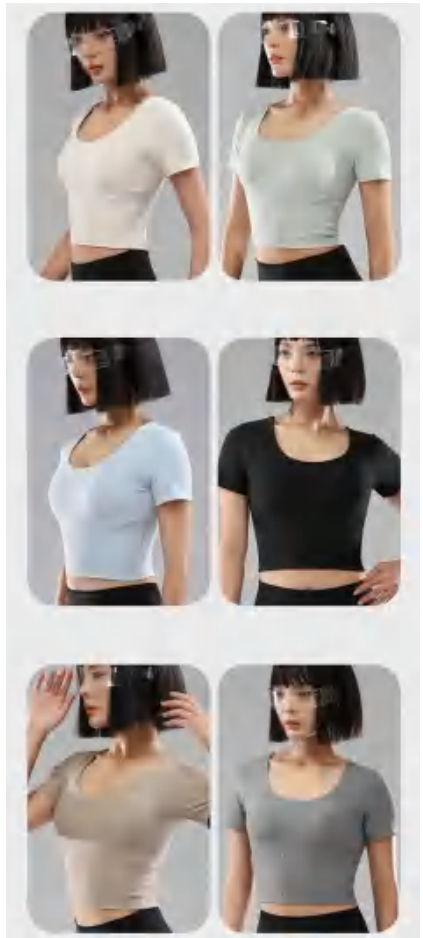

Size Information(cm)

Size	Length	Bust	Bottom	Sleeve Length
S	39	34	28	16.5
M	40	36	30	17
L	41	38	32	17.5
XL	42	40	34	18
XXL	43	42	36	18.5
XXXL	44	44	38	19

Notice:Size may be 2 cm/1 inch inaccuracy due to hand measure. These measurements are as a guide to help you select the correct size. Please take your own measurements and choose your size accordingly.

Sample cost:10 $

style: **V7TX**

composition:
80%nylon/20%spandex