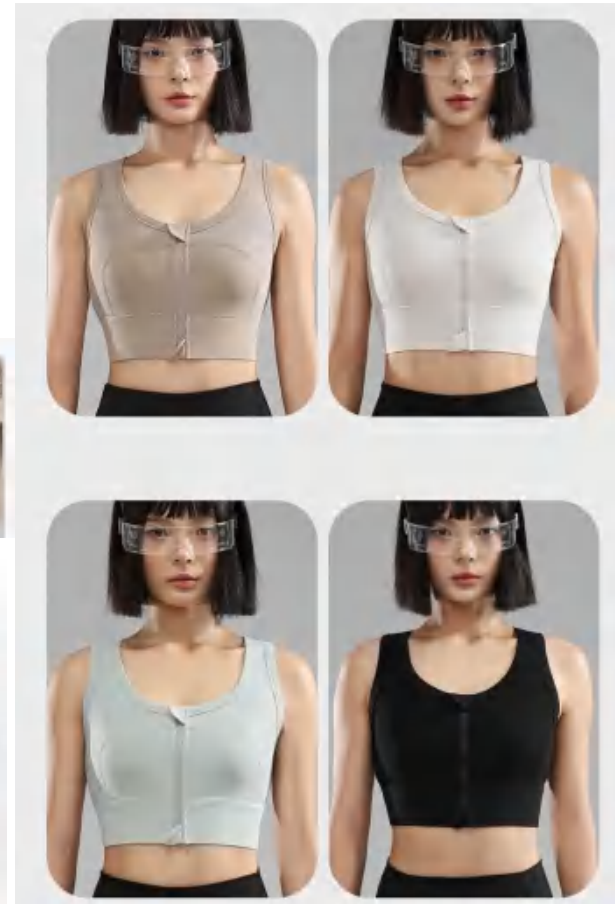

Sample cost:10 $

style: V6WX

composition:
75%Nylon/25%Lycra spandex