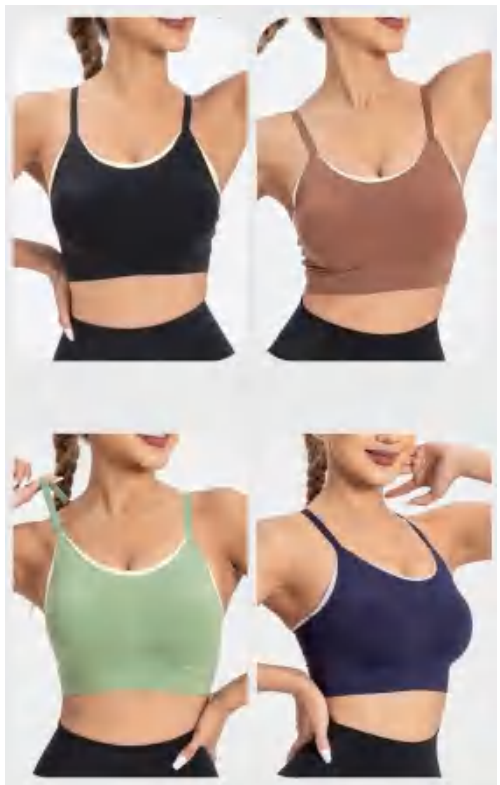

discription **Sewed Bra**

details **S-XL**
4 colors as below,brown,light green,dark blue,black

Picture

Size Information(cm)

Size	Length	Bust	Waist
S	24	32	28
M	24.5	34	30
L	25	36	32
XL	25.5	38	34

Notice:Size may be 2 cm/1 inch inaccuracy due to hand measure.
These measurements are as a guide to help you select the correct size.
Please take your own measurements and choose your size accordingly.

Sample cost:10 $

style: **S8WX**

composition:
55%nylon/45%spandex