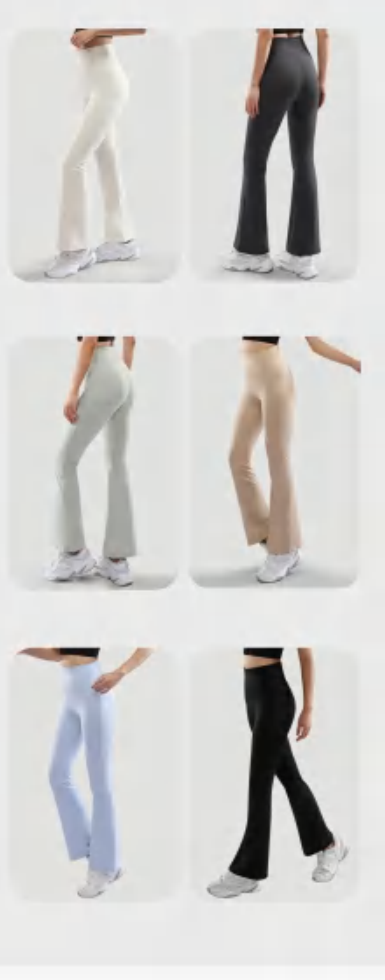

Sample cost: 10 $

style: **A1CK**

composition:
75%nylon/25%spandex