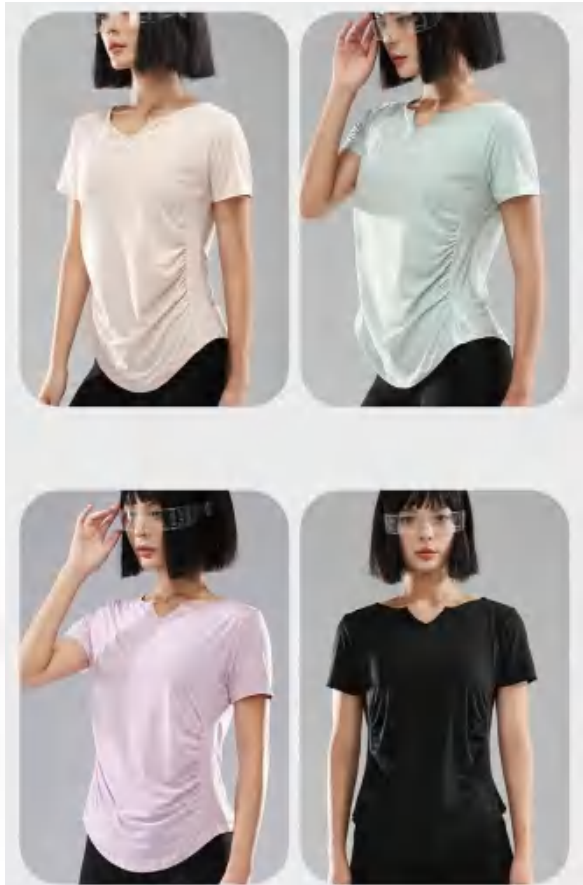

Sample cost:10 $

style: V5TX

composition:
87%nylon/13%spandex