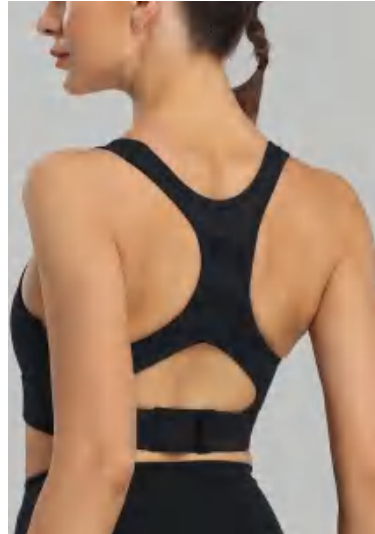

Sample cost:10 \$

style: M25WX

composition:
75%nylon/25%spandex

Color display

discription Sewed Bra

details S-3XL
3 colors as below, grey, navy blue, black

Picture

Size Information(cm)