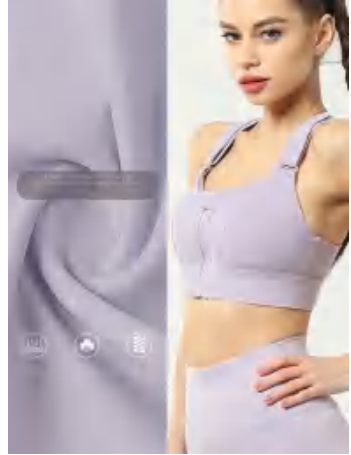

discription **Sewed Bra**

details **S-5XL**
Matching pants:A2CK
6 colors as below,black, Brick red, Glacier green, Grass greyish green,purple,sky blue

Picture

Size Information(cm)

Size	Back Length	Bust	Bottom
S	31	32	30
M	32	34	32
L	33	36	34
XL	34	38	36
XXL	35	40	38
XXXL	36	42	40
XXXXL	37	44	42
XXXXXL	38	46	44

Notice:Size may be 2 cm/1 inch inaccuracy due to hand measure. These measurements are as a guide to help you select the correct size. Please take your own measurements and choose your size accordingly.

Matching pants:A2CK

Sample cost:10 $
style: S2WX

composition:
78%Polyester/22%spandex