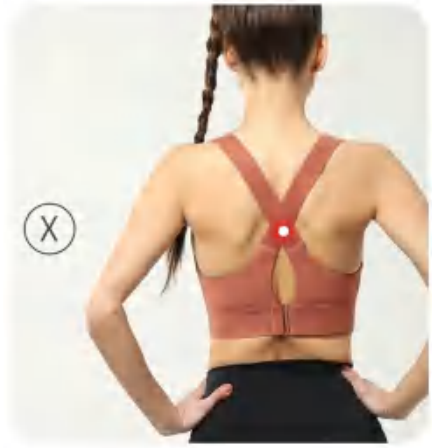

discription **Sewed Bra**

details **S-5XL**
Matching pants:A2CK
6 colors as below,black, Brick red, Glacier green, Grass greyish green,purple,sky blue

Picture

Size Information(cm)

Size	Back Length	Bust	Bottom
S	31	32	30
M	32	34	32
L	33	36	34
XL	34	38	36
XXL	35	40	38
XXXL	36	42	40
XXXXL	37	44	42
XXXXXL	38	46	44

Notice:Size may be 2 cm/1 inch inaccuracy due to hand measure. These measurements are as a guide to help you select the correct size. Please take your own measurements and choose your size accordingly.

Matching pants:A2CK

Sample cost:10 $
style: S2WX

composition:
78%Polyester/22%spandex