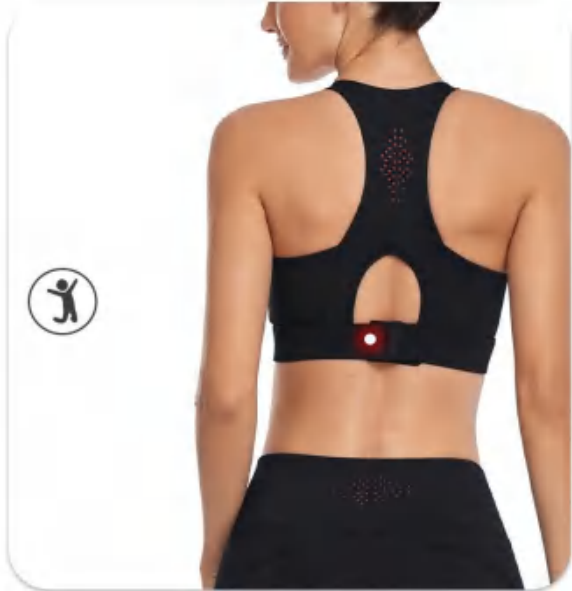

Sample cost:10 \$

style: M5WX

**composition:
75%nylon/25%spandex**

discription **Sewed Bra**

details **S-2XL**
Matching pant:M6CK
2 colors as below,black, navy blue

Picture

Matching pant:M6CK

style: M6WX