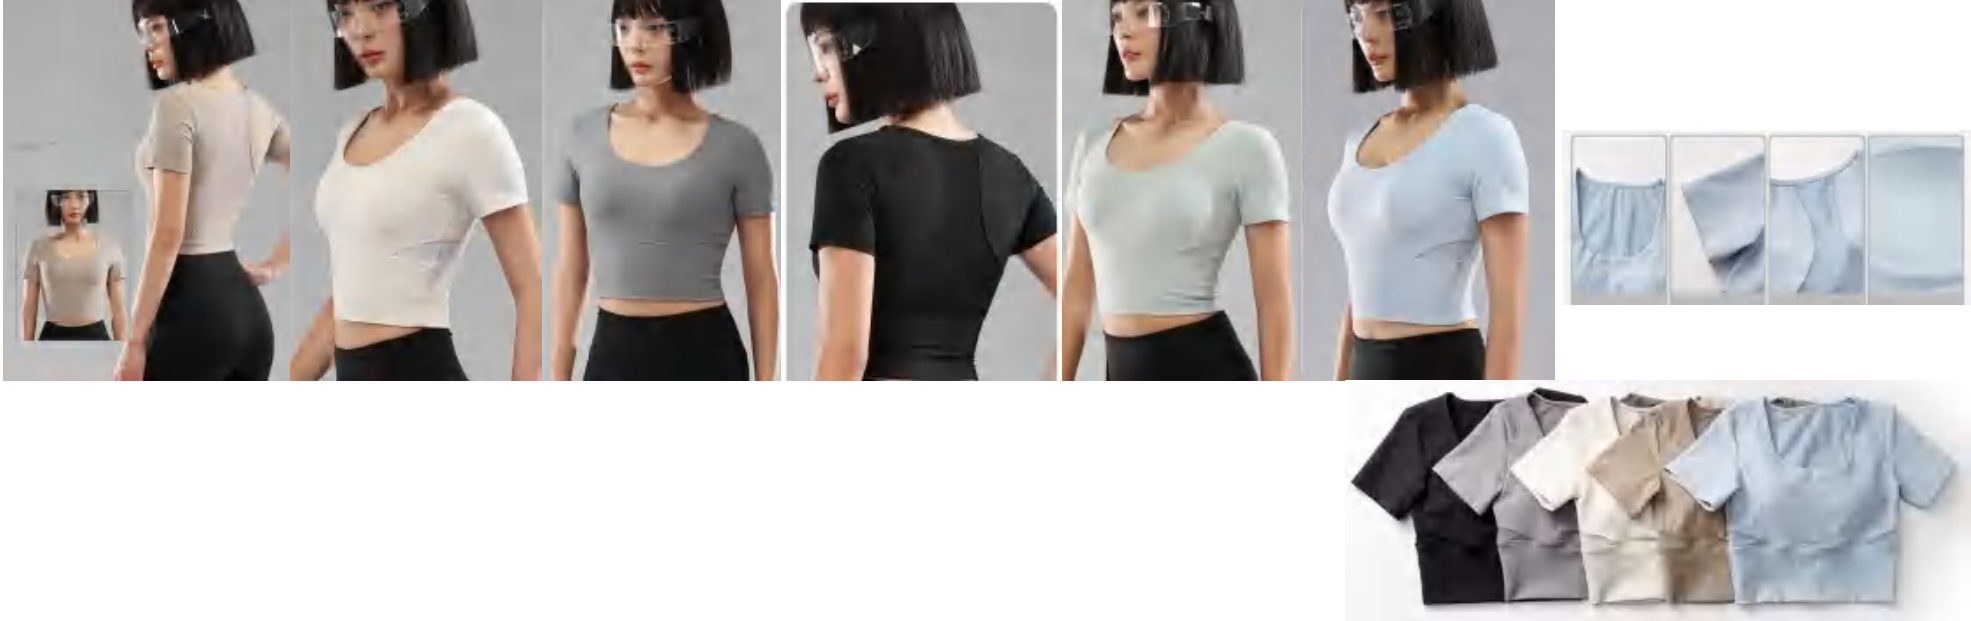

Sample cost:10 \$

style: V5TX

composition:
87%nylon/13%spandex

discription **yoga top**

details **S-3XL**
6 colors as below,rock color,off-white,dark grey,black,Avocado green,sky blue

Picture

Size Information(cm)