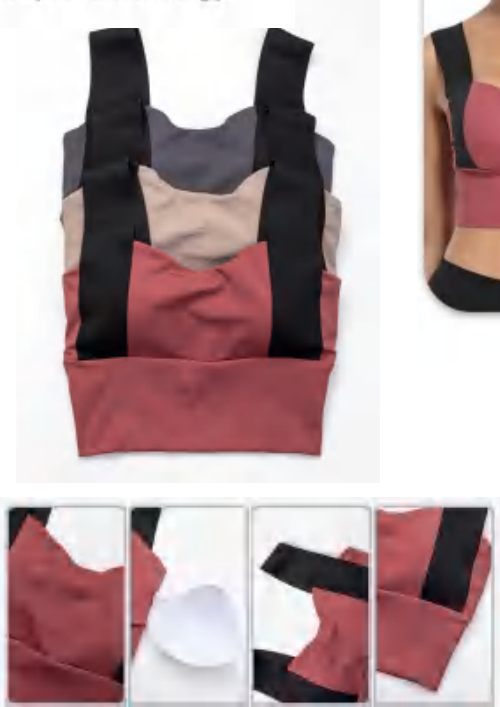

Size Information(cm)

Size	Length	Bust	Bottom
S	32.5	32	26.5
M	33.5	34	28.5
L	34.5	36	30.5
XL	35.5	38	32.5
XXL	36.5	40	34.5
XXXL	37.5	42	36.5

Notice:Size may be 2 cm/1 inch inaccuracy due to hand measure.
These measurements are as a guide to help you select the correct size.
Please take your own measurements and choose your size accordingly.