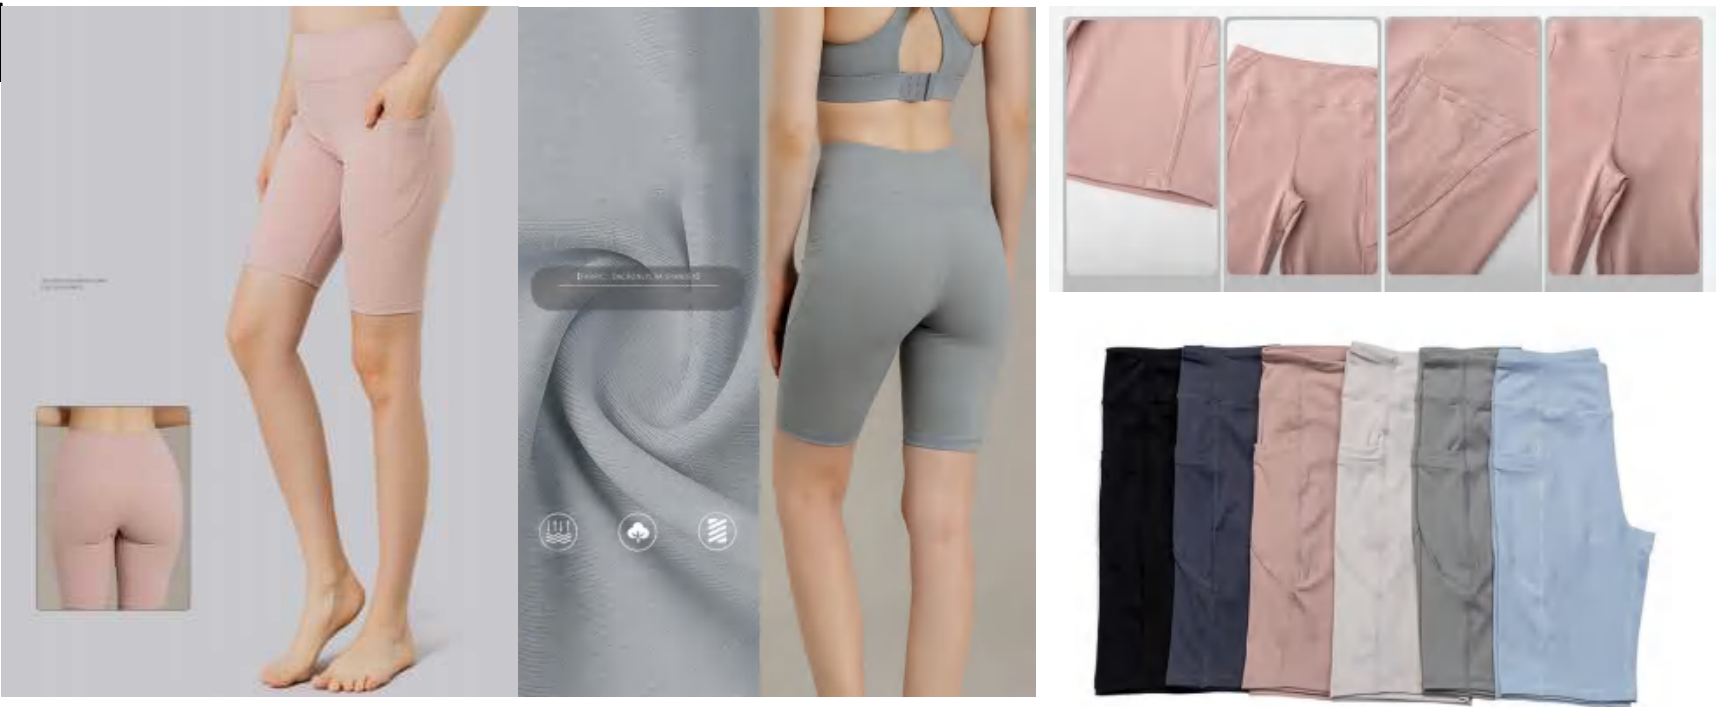

Sample cost:10 \$

style: **M20DK**

composition:
84%polyester/16%spandex

Color display

discription **yoga shorts**

details **S-3XL**
6 colors as below,pink,sky blue,Light Ivory,grey,Dark Night Ulan,black

Picture