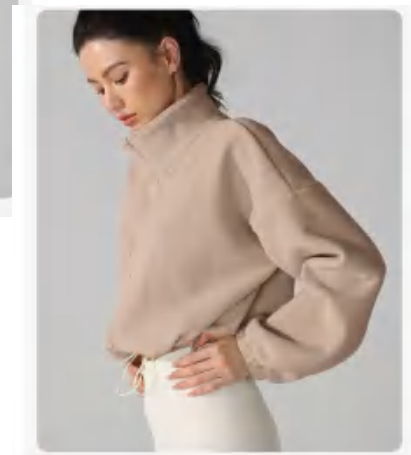

discription **Ombre top**

details S-XL
6 colors as
Black/Lemon Green/coffee/Creamy
Apricot/Navy blue/khalki

Picture

Size Information(cm)

Size	Length	Bust	Bottom
S	51	59	59
M	52.5	61	61
L	54	63	63
XL	55.5	65	65

Notice:Size may be 2 cm/1 inch inaccuracy due to hand measure.
These measurements are as a guide to help you select the correct size.
Please take your own measurements and choose your size accordingly

Style : YC258

composition:90%Polyester/10%Spandex