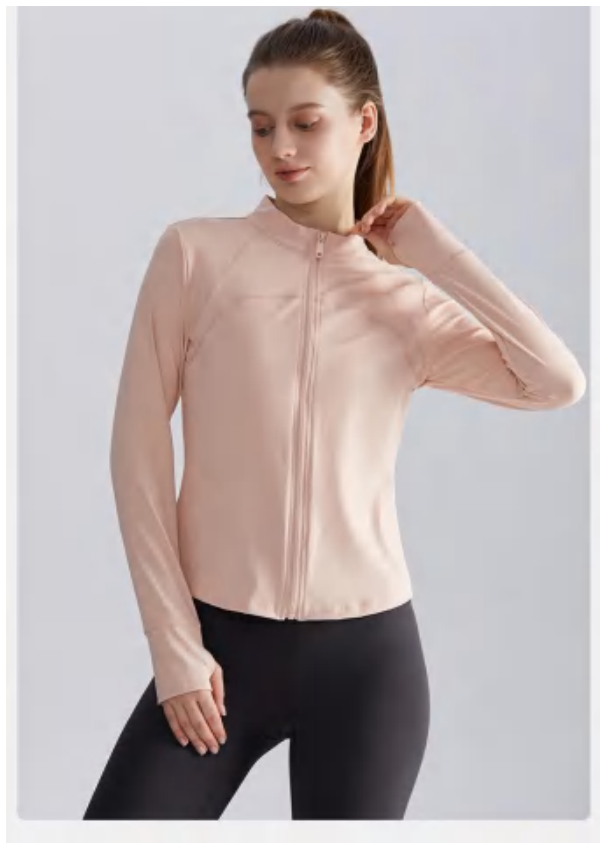

discription **Jacket**

details S-XL
6 colors as
Black/Navy Blue/Ivory

Picture White/pink/Cocoa/Raspberry Red

Size Information(cm)

Size	Length	Bust	Sleeve Length
S	55	42	60
M	56.5	44	61
L	58	46	62
XL	59.5	48	63

Notice:Size may be 2 cm/1 inch inaccuracy due to hand measure.
These measurements are as a guide to help you select the correct size.
Please take your own measurements and choose your size accordingly.

Style : WT-059

composition:
75%nylon/25%spandex