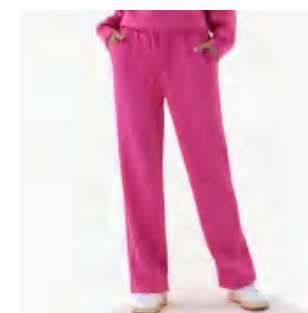

discription **sweatpants**

details S-2XL
4 colors as
black,blue,light khaki,rose
red
Picture

Size Information(cm)

Size	Length	Hip	Waist
S	101	51.5	31
M	102	53.5	33
L	105	55.5	35
XL	107	57.5	37
XXL	109	59.5	39

Notice: Size may be 2 cm/1 inch inaccuracy due to hand measure.
These measurements are as a guide to help you select the correct size.
Please take your own measurements and choose your size accordingly.

Matching sets

Style : WK1778

composition:40.5%Rayon/54.5%
NYLON/5%ELASTANE