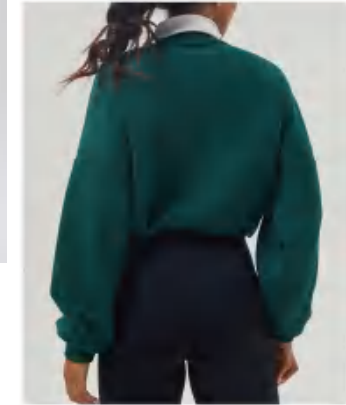

discription

Half zipper Hoodie

details

S-XL
4 colors as
Grey/Navy/Pink/Green

Picture

Size Information(cm)

Size	Length	Bottom	Bust	Shoulder
S	48	108	122	69
M	50	112	126	70
L	52	116	130	73
XL	54	120	134	75

Notice:Size may be 2 cm/1 inch inaccuracy due to hand measure.
These measurements are as a guide to help you select the correct size.
Please take your own measurements and choose your size accordingly.

style: 2440

composition:23%Cotton/70%Polyester /7%Spandex