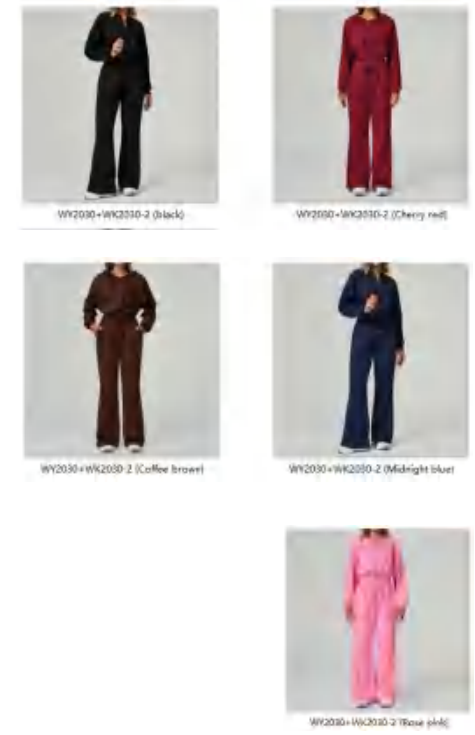

discription **Sweatpants+Hoodies**

details **S-XL**
5 COLORS AS
Matching Top WK2030-1

Picture

WY2030 Size Information(cm)

Size	Length	Sleeve Length	1/2 Bust	Shoulder Width	1/2 Bottom
S/8	46	50	56	67	36
M/10	49	51	57	69	38
L/12	50	52	59	71	40
XL/14	51	53	61	73	42

WK2030-2 Size Information(cm)

Size	Length	1/2 Waist	1/2 Hip	1/2 Slack Bottom
S/8	106	34	53	32
M/10	107.5	36	55	33
L/12	109	38	57	34
XL/14	110.5	40	59	35

Notice: Size may be 2 cm/1 inch inaccuracy due to hand measure.
These measurements are as a guide to help you select the correct size.
Please take your own measurements and choose your size accordingly.

Sample cost:25 $
Style : WY2030+WK2030-2

composition:
83% COTTON+17% POLYESTER

Style Number:
TZ2030