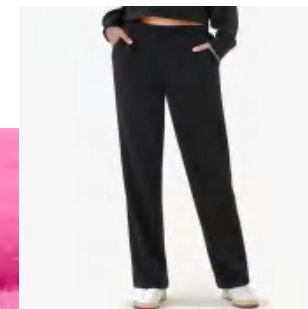

discription **sweatpants**

details S-2XL
4 colors as
black,blue,light khaki,rose
red
Picture

Size Information(cm)

Size	Length	Hip	Waist
S	101	51.5	31
M	102	53.5	33
L	105	55.5	35
XL	107	57.5	37
XXL	109	59.5	39

Notice: Size may be 2 cm/1 inch inaccuracy due to hand measure.
These measurements are as a guide to help you select the correct size.
Please take your own measurements and choose your size accordingly.

Matching sets

Style : WK1778

composition:40.5%Rayon/54.5%
NYLON/5%ELASTANE