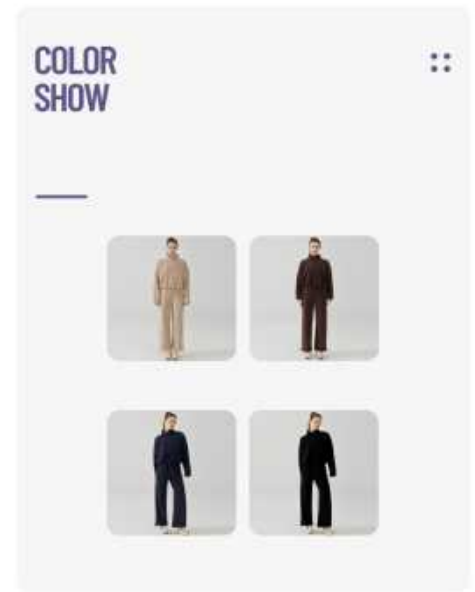

Warm fleece sport coat

Style : YC258+YK281

composition:90%Polyester/10%Spandex

discription      long sleeves

details      S-L  
2 colors as  
black/white

Picture

Size Information(cm)

Size	Length	Bust	Sleeve Length
S	42	64	60
M	43	68	61
L	44	72	62