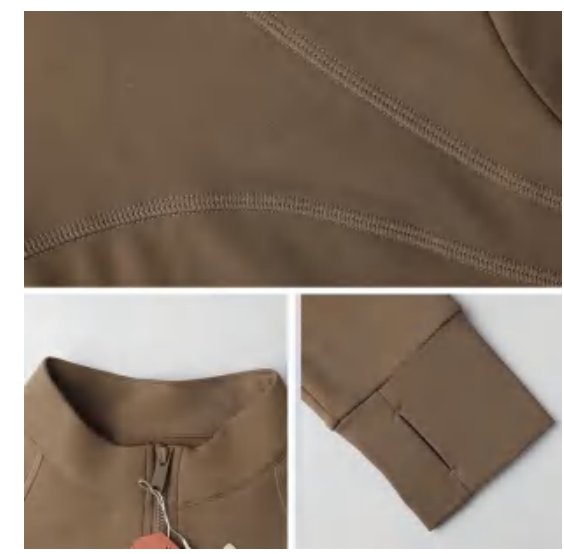

discription **Jacket**

details S-XL
6 colors as
Black/Navy Blue/Ivory

Picture White/pink/Cocoa/Raspberry Red

Size Information(cm)

Size	Length	Bust	Sleeve Length
S	55	42	60
M	56.5	44	61
L	58	46	62
XL	59.5	48	63

Notice:Size may be 2 cm/1 inch inaccuracy due to hand measure.
These measurements are as a guide to help you select the correct size.
Please take your own measurements and choose your size accordingly.

Style : WT-059

composition:
75%nylon/25%spandex