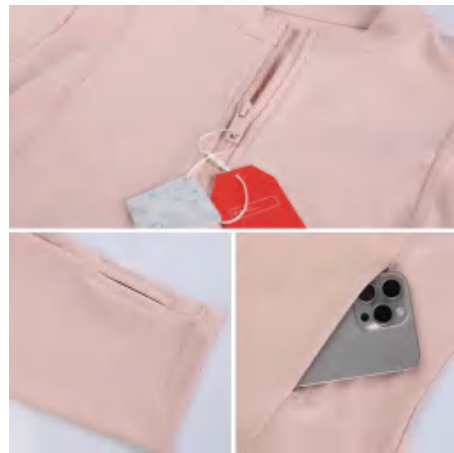

discription

Yoga Jacket(with pocket)

details

S-XXL
5 colors as
Black/Khaki Brown/Ivory
White/pink/Dark Orange

Picture

Size Information(cm)

Size	Length	Bust	Sleeve Length
S	55	42	60
M	56.5	44	61
L	58	46	62
XL	59.5	48	63
XXL	61	50	64

Notice:Size may be 2 cm/1 inch inaccuracy due to hand measure.
These measurements are as a guide to help you select the correct size
Please take your own measurements and choose your size accordingly

Style : WT-056

composition:
75%nylon/25%spandex