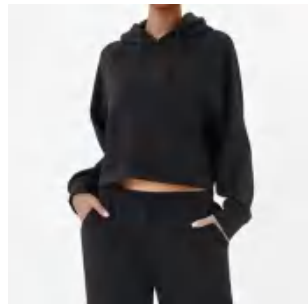

discription **Sweatshirt**

details S-2XL
4 colors as
black,blue,rose red,light khaki
Picture

Size Information(cm)

Size	Length	Bust	Sleeve Length
S	51.5	55	68
M	52.7	57	69.5
L	53.9	59	71
XL	55.1	61	72.5
XXL	56.3	63	74

Notice:Size may be 2 cm/1 inch inaccuracy due to hand measure.
These measurements are as a guide to help you select the correct size.
Please take your own measurements and choose your size accordingly.

Style : WY1778

composition:40.5%Rayon/54.5%NYLON /5%ELASTANE