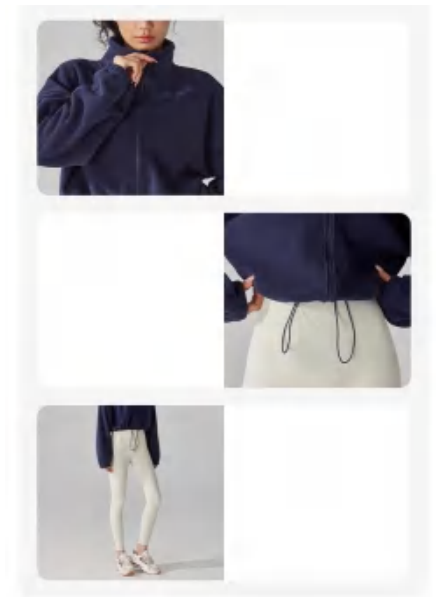

discription **Ombre top**

details S-XL
6 colors as
Black/Lemon Green/coffee/Creamy
Apricot/Navy blue/khalki

Picture

Size Information(cm)

Size	Length	Bust	Bottom
S	51	59	59
M	52.5	61	61
L	54	63	63
XL	55.5	65	65

Notice:Size may be 2 cm/1 inch inaccuracy due to hand measure.
These measurements are as a guide to help you select the correct size.
Please take your own measurements and choose your size accordingly

Style : YC258

composition:90%Polyester/10%Spandex