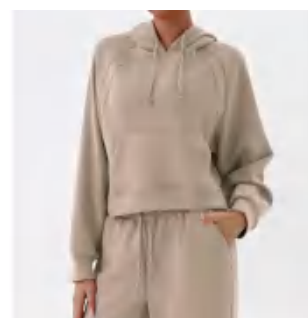

discription **Sweatshirt**

details S-2XL
4 colors as
black,blue,rose red,light khaki
Picture

Size Information(cm)

Size	Length	Bust	Sleeve Length
S	51.5	55	68
M	52.7	57	69.5
L	53.9	59	71
XL	55.1	61	72.5
XXL	56.3	63	74

Notice:Size may be 2 cm/1 inch inaccuracy due to hand measure.
These measurements are as a guide to help you select the correct size.
Please take your own measurements and choose your size accordingly.

Style : WY1778

composition:40.5%Rayon/54.5%NYLON /5%ELASTANE