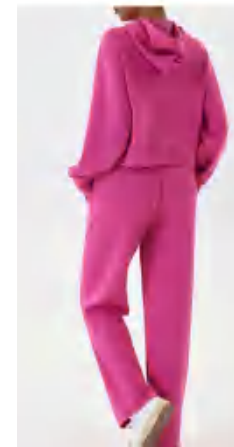

discription **sweatpants**

details S-2XL
4 colors as
black,blue,light khaki,rose
red
Picture

Size Information(cm)

Size	Length	Hip	Waist
S	101	51.5	31
M	102	53.5	33
L	105	55.5	35
XL	107	57.5	37
XXL	109	59.5	39

Notice: Size may be 2 cm/1 inch inaccuracy due to hand measure.
These measurements are as a guide to help you select the correct size.
Please take your own measurements and choose your size accordingly.

Matching sets

Style : WK1778

composition:40.5%Rayon/54.5%
NYLON/5%ELASTANE