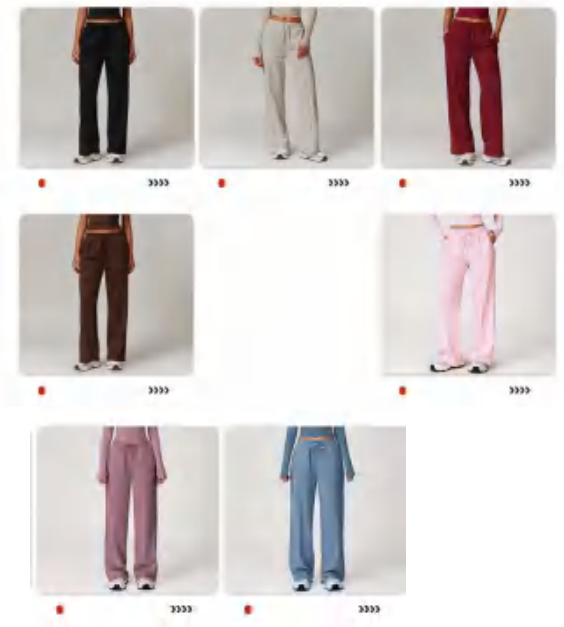

discription

sweatpants

details

S-XL
7 colors as
Black/Light Khaki/Cherry Red/coffee

Picture

	SHORTS	TROUSERS LENGTH	WAIST	HIP	SLACK BOTTOM
XS/6	-	-	-	-	-
S/8		104	68	110	57
M/10		105	72	114	59
L/12		106	76	118	61
XL/14		107	80	122	63

Matching sets

Sample cost:15 $

Style : WK8933

composition:83%cotton/17%polyester