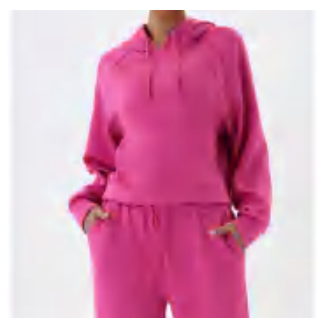

discription **Sweatshirt**

details S-2XL
4 colors as
black,blue,rose red,light khaki
Picture

Size Information(cm)

Size	Length	Bust	Sleeve Length
S	51.5	55	68
M	52.7	57	69.5
L	53.9	59	71
XL	55.1	61	72.5
XXL	56.3	63	74

Notice:Size may be 2 cm/1 inch inaccuracy due to hand measure.
These measurements are as a guide to help you select the correct size.
Please take your own measurements and choose your size accordingly.

Style : WY1778

composition:40.5%Rayon/54.5%NYLON /5%ELASTANE