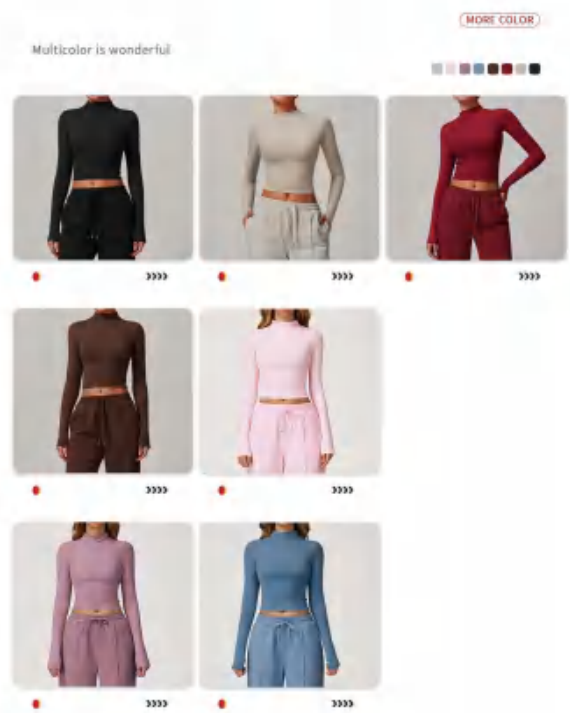

Sample cost:15 \$

Style : WK2030-1

composition:  
83% COTTON+17% POLYESTER

discription **Long sleeves top**

SIZE	COAT LENGTH	SHOULDER	SLEEVE LENGTH	BUST	BOTTOM
XS/6	-	-	-	-	-
S/8	44	35	60	72	58
M/10	45	36.2	61	76	62
L/12	46	37.4	62	80	66
XL/14	47	38.6	63	84	70

Matching sets: WY8933+WK8933+B X8933

Sample cost: 10 \$

Style : CX8933

details XS-XL  
7 COLORS AS  
Black/Light Khaki/Cherry red/Coffee/Cherry blossom pink/Grayish purple/Denim blue

Picture

composition:  
78%POLYAMIDE/22%ELASTANE