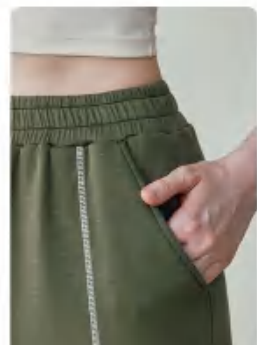

Style : 8676-6975

composition:48%Cotton 46%Polyester
6%Spandex