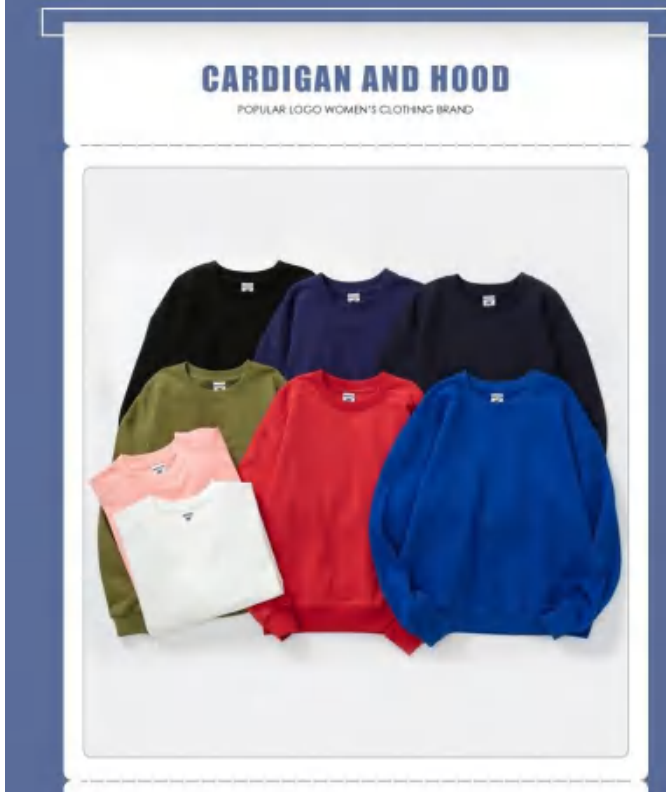

details

S-XXL  
 8 colors as Navy/Royal  
 Blue/Red/Green/Purple  
 Blue/Pink/White

style: KB488

Picture

composition: 100% Cotton

Perfect Details

discription

Hoodie ( Fleece)