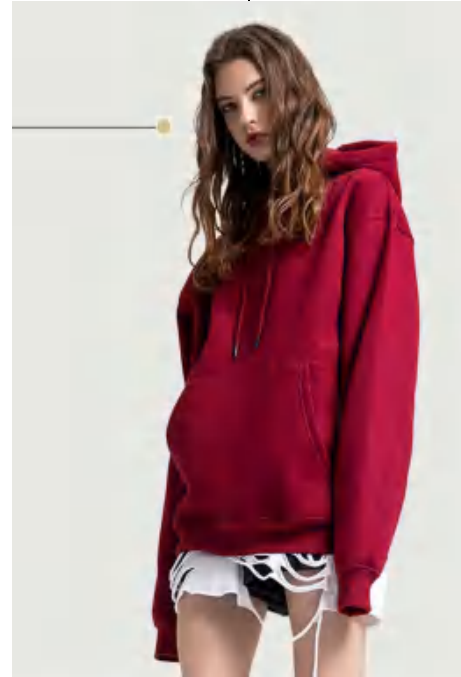

discription

Hoodie

details

S-3XL
33 colors as

Black/flower grey/fluorescent green/grayish blue/grayish green/dusty Pink/dark grey/grey apricot/haze blue/Dark blue/haze purpleic/Khaki/light gray/ashy purple/blackish green/blue-green/apricot/brown/matcha green/medium blue/medium gray/medium green/Pink/denim blue/dark brown/Purple/red/rose pink/ rust/ taupe/ Turquoise/ white/yellow

Picture