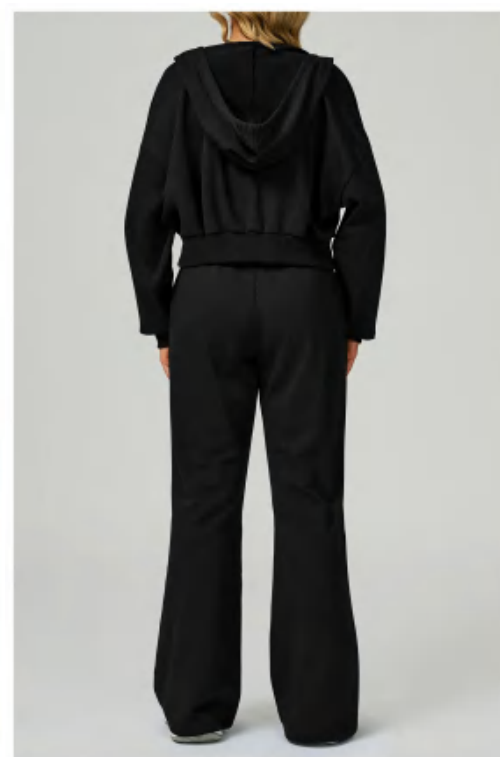

discription **Sweatpants+Hoodies**

details **S-XL**
5 COLORS AS
Matching Top WK2030-1

Picture

WY2030 Size Information(cm)

Size	Length	Sleeve Length	1/2 Bust	Shoulder Width	1/2 Bottom
S/8	46	50	56	67	36
M/10	49	51	57	69	38
L/12	50	52	59	71	40
XL/14	51	53	61	73	42

WK2030-2 Size Information(cm)

Size	Length	1/2 Waist	1/2 Hip	1/2 Slack Bottom
S/8	106	34	53	32
M/10	107.5	36	55	33
L/12	109	38	57	34
XL/14	110.5	40	59	35

Notice: Size may be 2 cm/1 inch inaccuracy due to hand measure.
These measurements are as a guide to help you select the correct size.
Please take your own measurements and choose your size accordingly.

Sample cost:25 $
Style : WY2030+WK2030-2

composition:
83% COTTON+17% POLYESTER

Style Number:
TZ2030