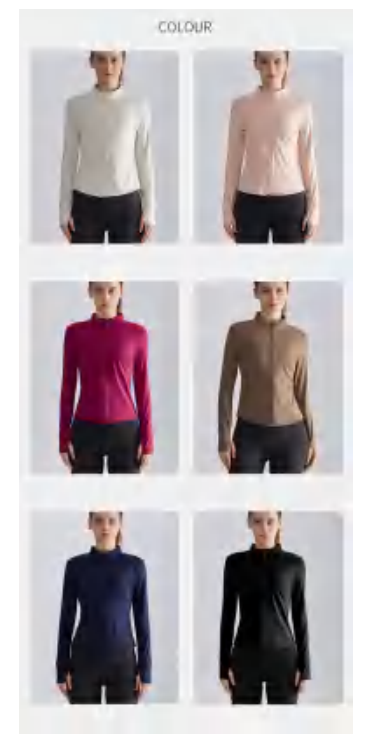

discription **Jacket**

details S-XL
6 colors as
Black/Navy Blue/Ivory

Picture White/pink/Cocoa/Raspberry Red

Size Information(cm)

Size	Length	Bust	Sleeve Length
S	55	42	60
M	56.5	44	61
L	58	46	62
XL	59.5	48	63

Notice:Size may be 2 cm/1 inch inaccuracy due to hand measure.
These measurements are as a guide to help you select the correct size.
Please take your own measurements and choose your size accordingly.

Style : WT-059

composition:
75%nylon/25%spandex