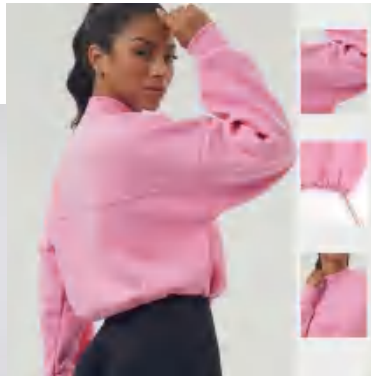

discription

Half zipper Hoodie

details

S-XL
4 colors as
Grey/Navy/Pink/Green

Picture

Size Information(cm)

Size	Length	Bottom	Bust	Shoulder
S	48	108	122	69
M	50	112	126	70
L	52	116	130	73
XL	54	120	134	75

Notice:Size may be 2 cm/1 inch inaccuracy due to hand measure.
These measurements are as a guide to help you select the correct size.
Please take your own measurements and choose your size accordingly.

style: 2440

composition:23%Cotton/70%Polyester /7%Spandex