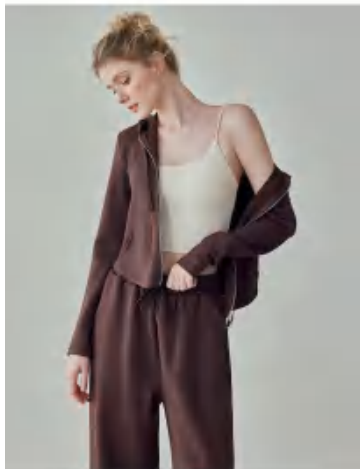

Style : 8679-6973

composition:48%cotton/46%polyester/  
6%spandex

discription