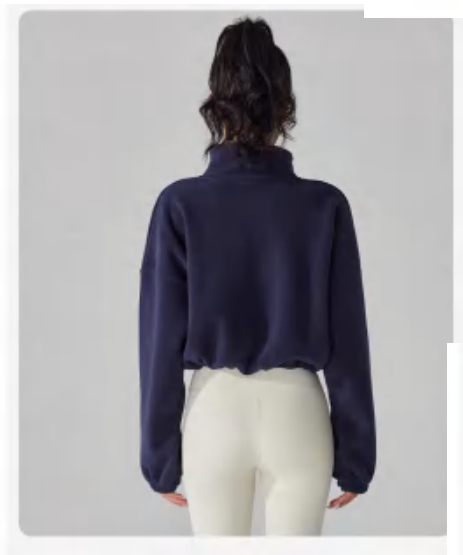

discription **Ombre top**

details S-XL
6 colors as
Black/Lemon Green/coffee/Creamy
Apricot/Navy blue/khalki

Picture

Size Information(cm)

Size	Length	Bust	Bottom
S	51	59	59
M	52.5	61	61
L	54	63	63
XL	55.5	65	65

Notice:Size may be 2 cm/1 inch inaccuracy due to hand measure.
These measurements are as a guide to help you select the correct size.
Please take your own measurements and choose your size accordingly

Style : YC258

composition:90%Polyester/10%Spandex