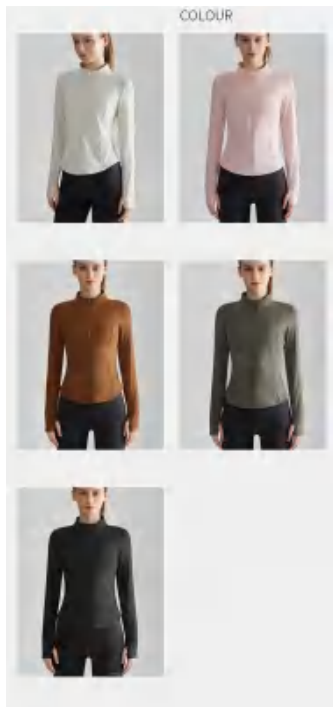

discription

Yoga Jacket(with pocket)

details

S-XXL
5 colors as
Black/Khaki Brown/Ivory
White/pink/Dark Orange

Picture

Size Information(cm)

Size	Length	Bust	Sleeve Length
S	55	42	60
M	56.5	44	61
L	58	46	62
XL	59.5	48	63
XXL	61	50	64

Notice:Size may be 2 cm/1 inch inaccuracy due to hand measure.
These measurements are as a guide to help you select the correct size
Please take your own measurements and choose your size accordingly

Style : WT-056

composition:
75%nylon/25%spandex