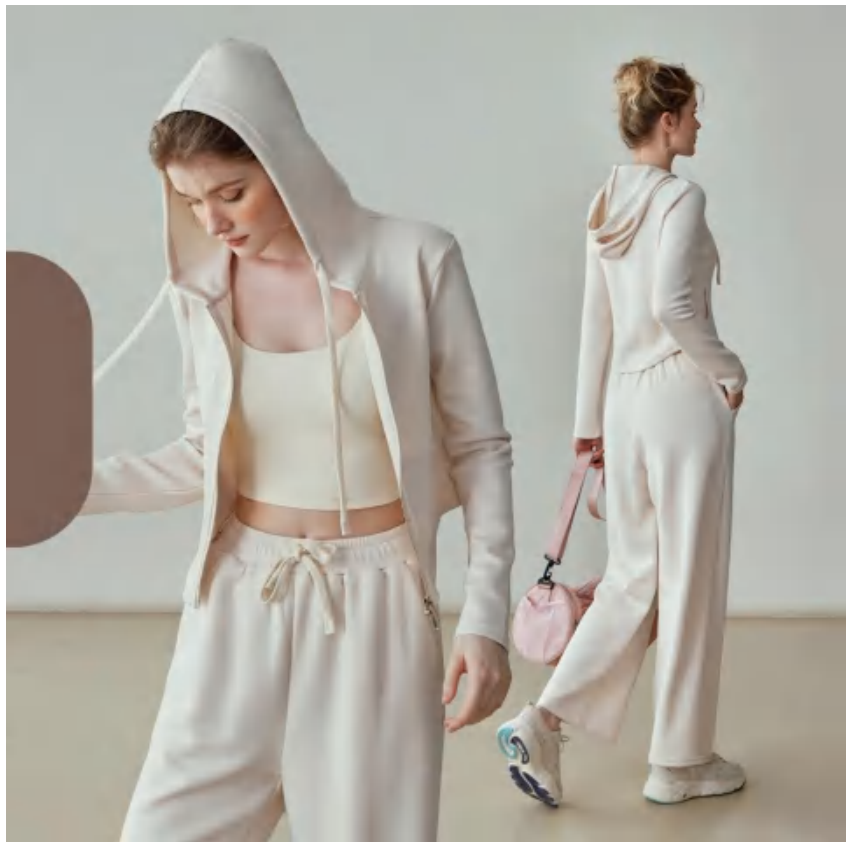

discription

Tracksuit(2 Piece)

details

S-XL
4 colors as
blue, dark chocolate, light gray, light
Oatmeal

Picture