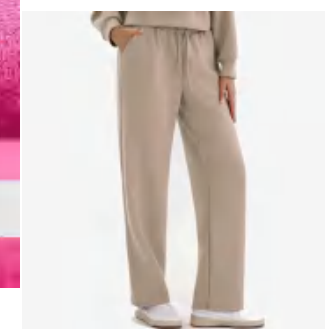

discription **sweatpants**

details S-2XL
4 colors as
black,blue,light khaki,rose
red
Picture

Size Information(cm)

Size	Length	Hip	Waist
S	101	51.5	31
M	102	53.5	33
L	105	55.5	35
XL	107	57.5	37
XXL	109	59.5	39

Notice: Size may be 2 cm/1 inch inaccuracy due to hand measure.
These measurements are as a guide to help you select the correct size.
Please take your own measurements and choose your size accordingly.

Matching sets

Style : WK1778

composition:40.5%Rayon/54.5%
NYLON/5%ELASTANE