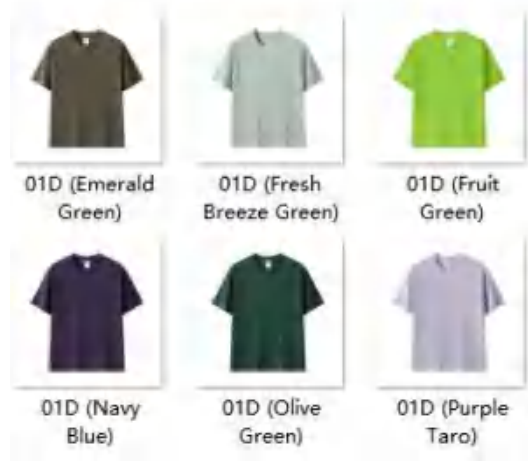

discription T-shirt (230gsm)

price

details S-4XL
33 colors as
dark green/black/coffee/dark grey
/dark purple/khaki/fresh red/green/grey/
khalki/light purple/navy/sand/white/yellow/coral/
brown/blue grey/dark red

Size Suggestion (cm)

Size	Chest	Shoulder	Length	Sleeve	Suggest height	Suggest weight
S	44	40.5	63	18.8	155-165cm	45-55kg
M	47	43.5	66	19.4	165-170cm	55-62kg
L	50	46.5	69	20	170-175cm	62-70kg
XL	53	49.5	72	20.6	175-180cm	70-77kg
2XL	56	52.5	74	21.2	180-185cm	77kg-85kg
3XL	59	54.5	76	21.8	185-190cm	85kg-95kg
4XL	62	56.5	78	22.4	190-195cm	90kg-100kg

Sample cost: 10 $

style: 01D

composition: 100% Cotton

Picture