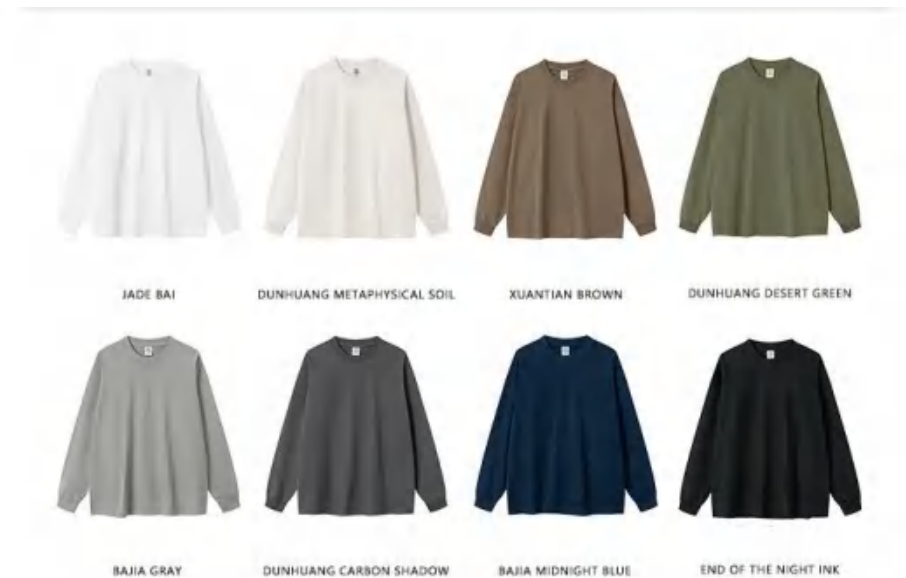

discription

T-shirt

details

S-XL

colors as
(brown)(Carbon shadow)(Desert
Green)(Dunhuang Xuan Tu)(grey)(Midnight
Blue)(Night ink)(white)

Picture

Size Information(cm)

Size	Length	Bust	Shoulder	Sleeve Length
S	71	63	58	57
M	73	65	60	58
L	75	67	62	59
XL	77	69	64	60

Notice Size may be 2 cm/1 inch inaccuracy due to hand measure.
These measurements are as a guide to help you select the correct size.
Please take your own measurements and choose your size accordingly.

style: W2460

composition:
75% cotton/25% polyester