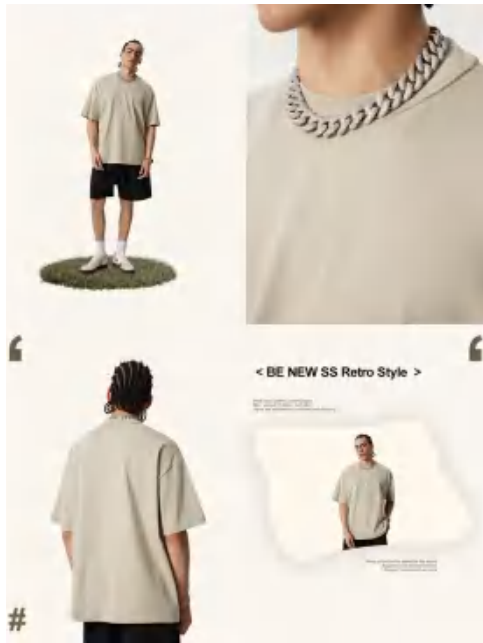

discription **T-shirt**

price

details S-2XL
8 colors as
aged beige/black/brown/carbon
gray/flower gray/gray camel/wheat/
white

Picture

S2556 Size Information(cm)

Size	Length	1/2 Bust	Shoulder Width	Sleeve Length
S	72.5	61.5	54	21.5
M	74.5	63.5	56	22.5
L	76.5	65.5	58	23.5
XL	78.5	67.5	60	24.5
XXL	80.5	69.5	62	25.5

Notice Size may be 2 cm/1 inch inaccuracy due to hand measure.
These measurements are as a guide to help you select the correct size.
Please take your own measurements and choose your size accordingly.

Sample cost:10
$
style: S2556

composition:
74% cotton/26% Polyester fibre
(Solona)