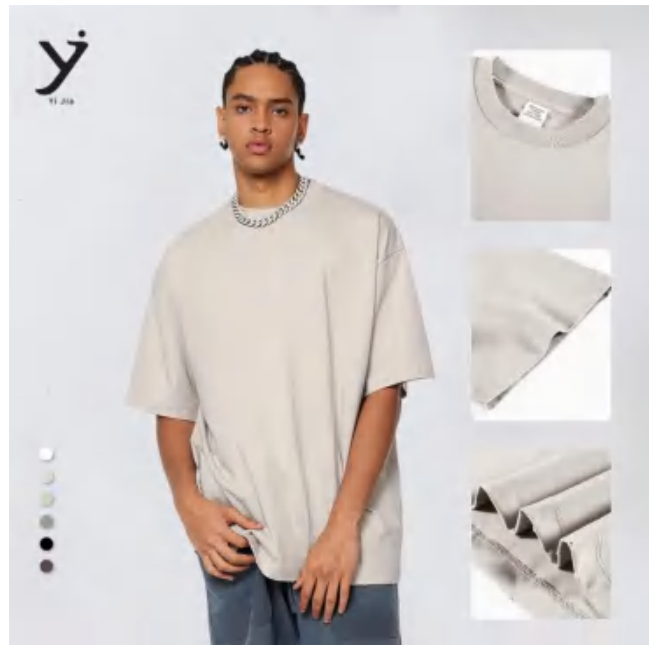

discription **T-shirt**

S1968 Size Information(cm)

Size	Length	1/2 Bust	Sleeve Length	Shoulder Width
XS	70.5	59.5	20.5	52
S	72.5	61.5	21.5	54
M	74.5	63.5	22.5	56
L	76.5	65.5	23.5	58
XL	78.5	67.5	24.5	60
XXL	80.5	69.5	25.5	62

style: S1968

composition:
73.31% Cotton/26.69% Sorona

details
XS-2XL
6 colors as
black/Halo Green/Raspberry
Purple/Sandy Apricot/Taupe/Teeth
White

Notice: Size may be 2 cm/1 inch inaccuracy due to hand measure.
These measurements are as a guide to help you select the correct size.
Please take your own measurements and choose your size accordingly.

Picture