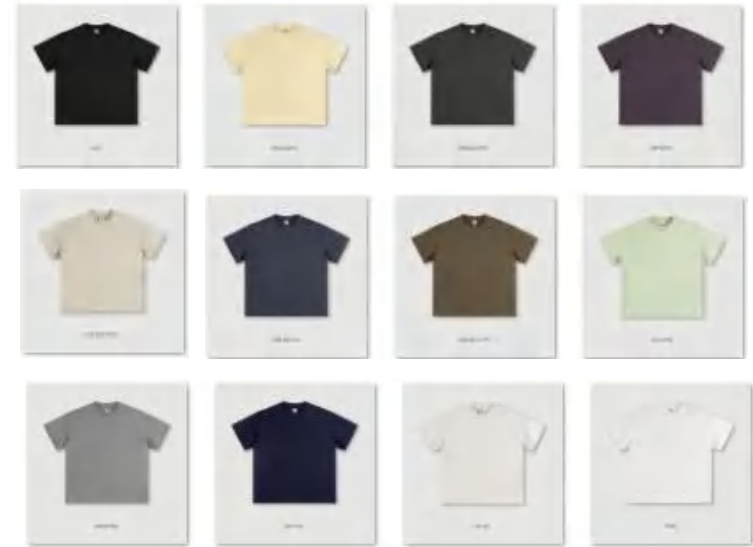

style: S1953

details

XS-2XL
12 colors as
black/apricot/dark grey/Faded
Purple/Gray Apricot/grey blue/grey
coffee/Halo Green/Medium
Gray/navy blue/oat grey/white

composition: 100%cotton

Picture

discription **T-shirt**