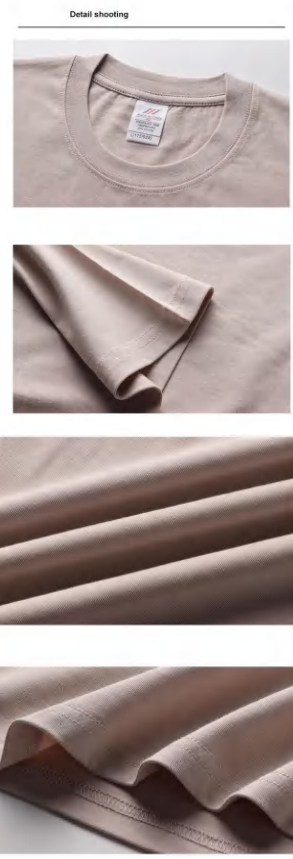

discription T-shirt (230gsm)

price

details S-4XL
33 colors as
dark green/black/coffee/dark grey
/dark purple/khaki/fresh red/green/grey/
khalki/light purple/navy/sand/white/yellow/coral/
brown/blue grey/dark red

Size Suggestion (cm)

Size	Chest	Shoulder	Length	Sleeve	Suggest height	Suggest weight
S	44	40.5	63	18.8	155-165cm	45-55kg
M	47	43.5	66	19.4	165-170cm	55-62kg
L	50	46.5	69	20	170-175cm	62-70kg
XL	53	49.5	72	20.6	175-180cm	70-77kg
2XL	56	52.5	74	21.2	180-185cm	77kg-85kg
3XL	59	54.5	76	21.8	185-190cm	85kg-95kg
4XL	62	56.5	78	22.4	190-195cm	90kg-100kg

Sample cost: 10 $

style: 01D

composition: 100% Cotton

Picture