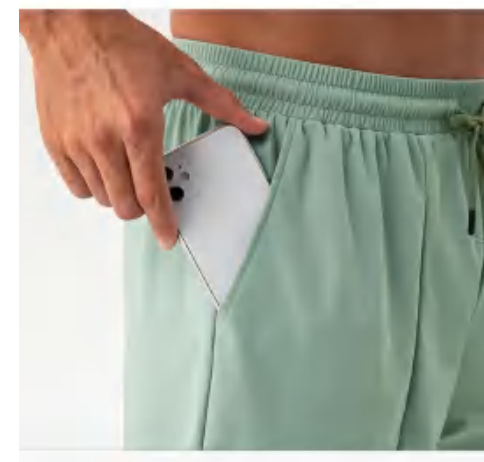

discription Quick-drying Short

details S-XXL
8 colors as
black/Cloud Mist Gray/denim blue/
Ivory White/Lead Gray/navy blue/
Olive Green/Spruce Green

Picture

31421 Size Information(cm)

Size	Length	1/2 Waist	1/2 Hip	1/2 Slack Bottom
S	39	33	53	30.5
M	40	36	56	32
L	41	39	59	33.5
XL	42	42	63	35.5
XXL	43	45	67	37.5

Notice: Size may be 2 cm/1 inch inaccuracy due to hand measure.
These measurements are as a guide to help you select the correct size.
Please take your own measurements and choose your size accordingly.

Sample cost: 10 $

style: 31421

composition:
77%nylon/23%spandex