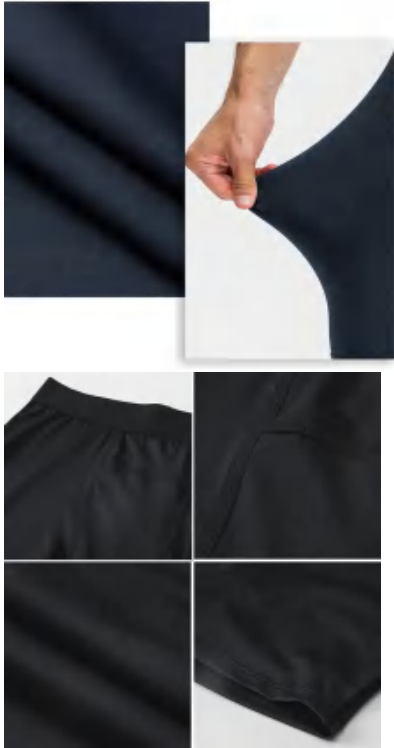

discription

Breathable Fitness Shorts

details

S-2XL
6 colors as
Black/navy blue/dark deep
green/Floral Gray/red/white

Picture

11409 Size Information(cm)

Size	Length	1/2 Waist	1/2 Hip	1/2 Slack Bottom
S	43	32	40	18
M	44	34	42	18.75
L	45	36	44	19.5
XL	46	38	46	20.5
XXL	47	40	48	21.5

Notice: Size may be 2 cm/1 inch inaccuracy due to hand measure.
These measurements are as a guide to help you select the correct size.
Please take your own measurements and choose your size accordingly.

Sample cost: 10 $

style: 11409

composition: 85%polyester+15%spandex