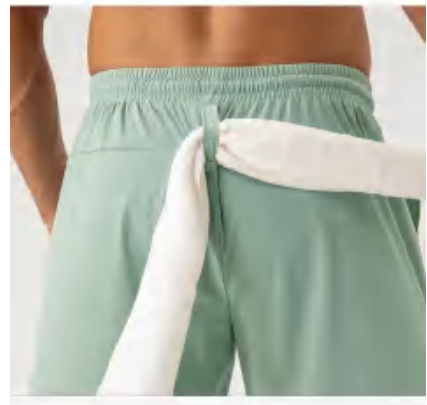

discription Quick-drying Short

details S-XXL
8 colors as
black/Cloud Mist Gray/denim blue/
Ivory White/Lead Gray/navy blue/
Olive Green/Spruce Green

Picture

31421 Size Information(cm)

Size	Length	1/2 Waist	1/2 Hip	1/2 Slack Bottom
S	39	33	53	30.5
M	40	36	56	32
L	41	39	59	33.5
XL	42	42	63	35.5
XXL	43	45	67	37.5

Notice: Size may be 2 cm/1 inch inaccuracy due to hand measure.
These measurements are as a guide to help you select the correct size.
Please take your own measurements and choose your size accordingly.

Sample cost: 10 $

style: 31421

composition:
77%nylon/23%spandex