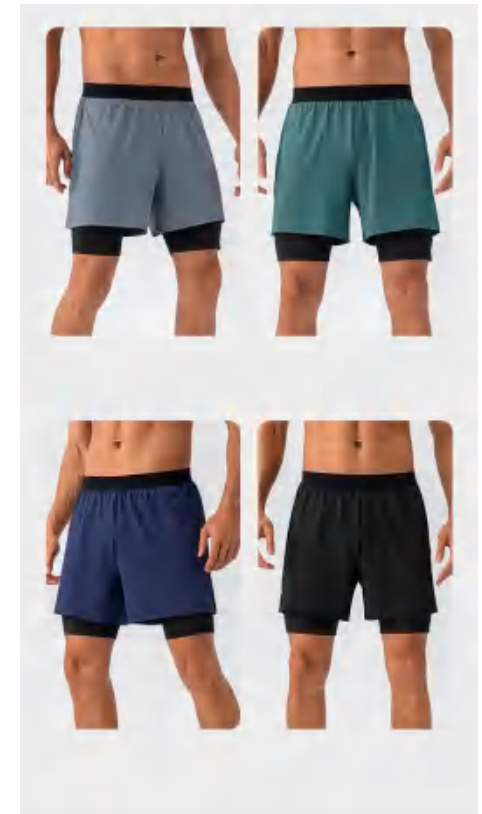

Sample cost: 10 \$

style: 31419

composition:
 85% polyester/15% spandex

discription **Quick-drying Short**

details S-XXL
 4 colors as
 Medium Gray/navy blue/black/
 Turquoise

Picture

discription **fitness Short**