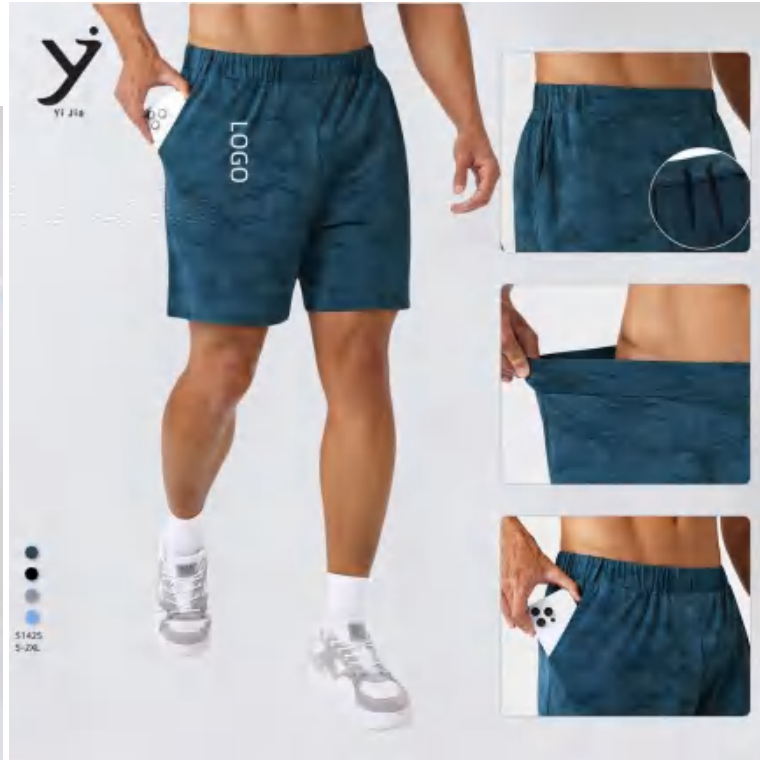

Matching set
51231

Sample cost:10 \$

style: 51425

composition: 87%Nylon/13%Spandex

discription **three-pointed pants Short**

details S-XXL
3 colors as
black/navy blue/grayish green

Picture

DK80025 Size Information(cm)