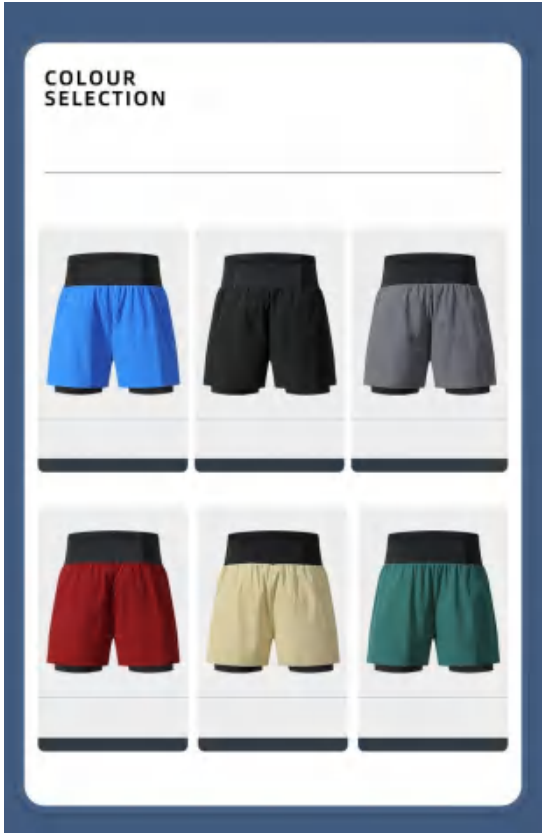

Size	Length	1/2 Waist	1/2 Inner Length	1/2 Hip	1/2 Leg Opening
S	35	32	41	49	32
M	36	34	42	51	33
L	37	36	43	53	34
XL	38	38	44	55	35
2XL	39	40	45	57	36

Notice: Size may be 2 cm/1 inch inaccuracy due to hand measure. These measurements are as a guide to help you select the correct size. Please take your own measurements and choose your size accordingly.

Sample cost: 15 $

style: DK24404

composition: Outer:90%nylon+10%spandex
Inside:92%polyester+8%spandex