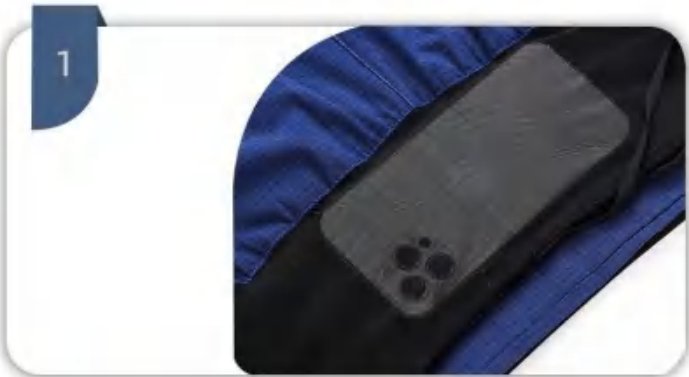

Sample cost:15 \$

style: DK80026

composition:
Outer:92%polyester+8%spandex
Inside:88%polyester+12%spandex

discription **Quick-Dry Short**

details M-XXL
6 colors as Black/Grey/Navy/Light Blue/Red/Royal Blue