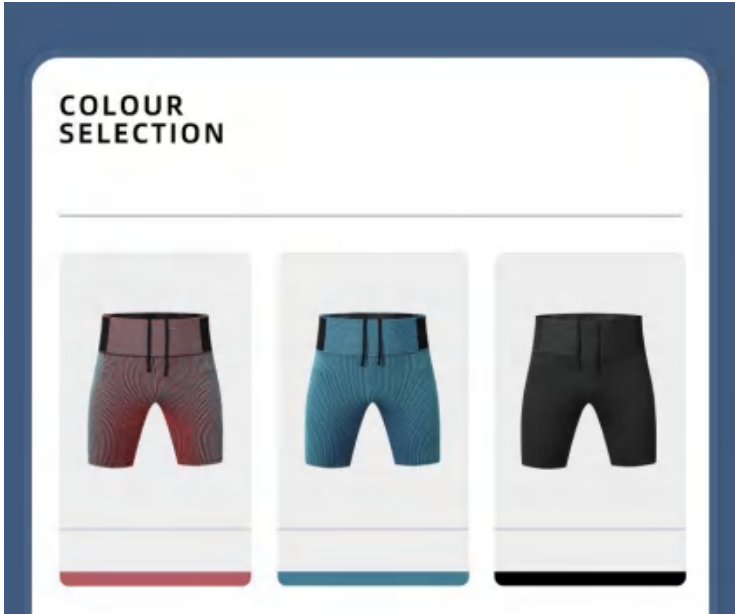

discription **Quick-Dry Short**

details S-XXL
3 colors as
Black/blue-green/reddish green

Picture

DK24405 Size Information(cm)

Size	Length	1/2 Waist	1/2 Hip	1/2 Leg Opening
S	37	30	35	18
M	38	32	37	19
L	39	34	39	20
XL	40	36	41	21
2XL	41	38	43	22

Notice:Size may be 2 cm/1 inch inaccuracy due to hand measure.
These measurements are as a guide to help you select the correct size.
Please take your own measurements and choose your size accordingly.

Sample cost:10 $

style: DK24405

composition: Outside:
92%polyester/8%spandex Inside:
90%nylon/10%spandex