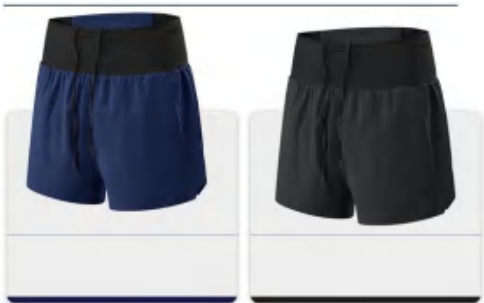

Sample cost:15 \$

style: DK80026

composition:
Outer:92%polyester+8%spandex
Inside:88%polyester+12%spandex

discription **Quick-Dry Short**

details M-XXL
6 colors as Black/Grey/Navy/Light Blue/Red/Royal Blue