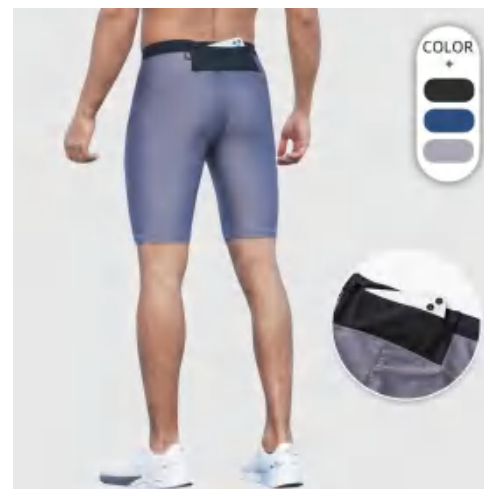

discription

Breathable Fitness Shorts

details

S-2XL
4 colors as
Black/Brilliant Gray/Indigo

Picture

YS23401 Size Information(cm)

Size	Length	1/2 Waist	1/2 Hip	1/2 Leg Opening
S	45	33	38	15.5
M	46	35	40	16.25
L	47	37	42	17
XL	48	39	44	17.75
2XL	49	41	46	18.5

Notice: Size may be 2 cm/1 inch inaccuracy due to hand measure.
These measurements are as a guide to help you select the correct size.
Please take your own measurements and choose your size accordingly.

Sample cost: 10 $

style: YS23401

composition: 80%nylon+20%spandex