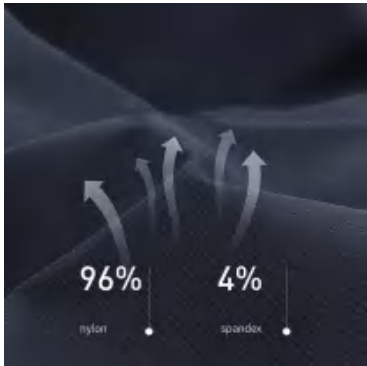

discription Quick-drying Short

details S-XXL
6 colors as
black/Dark Green/Gray-Blue/gray/
navy blue/ orange red

Picture

21415 Size Information(cm)

Size	Length	1/2 Waist	1/2 Hip	1/2 Slack Bottom
S	43	34	56	32.5
M	44	37	59	34
L	45	40	62	35.5
XL	46	43	66	37.5
XXL	47	46	70	39.8

Notice: Size may be 2 cm/1 inch inaccuracy due to hand measure.
These measurements are as a guide to help you select the correct size.
Please take your own measurements and choose your size accordingly.

Sample cost: 10 $

style: 21415

composition:
96%nylon/4%spandex