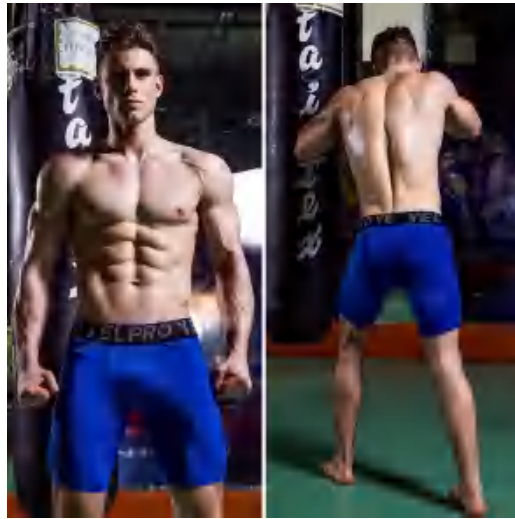

Sample cost: 10 \$

style: 1045

composition: 80%nylon+20%spandex

details

S-2XL
4 colors as
Black/grey/light blue/navy blue

Picture

Breathable Fitness Shorts

discription