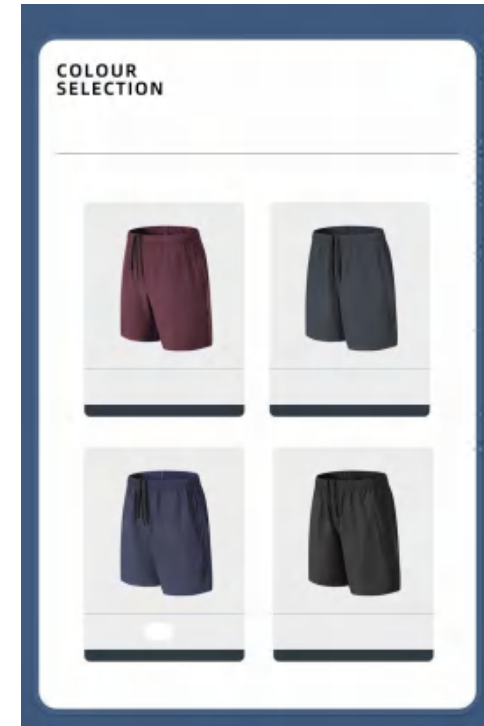

Sample cost: 15 \$

style: DK24401

composition:
92%polyester + 8%spandex

discription **Quick-Dry Short**

M	L	XL	XXL	XXXL
33.5	34.5	35.5	36.5	37.5
70	74	78	82	86
104	108	112	116	120
31.5	32.5	33.5	34.5	35.5