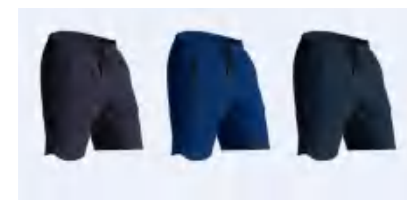

Sample cost: 10 \$

style: B36D

Breathable Fitness Shorts

discription

details

M-XXL
 3 colors as
 Black/Blue/Green/

Picture

composition:
 90%polyester/10%Spandex