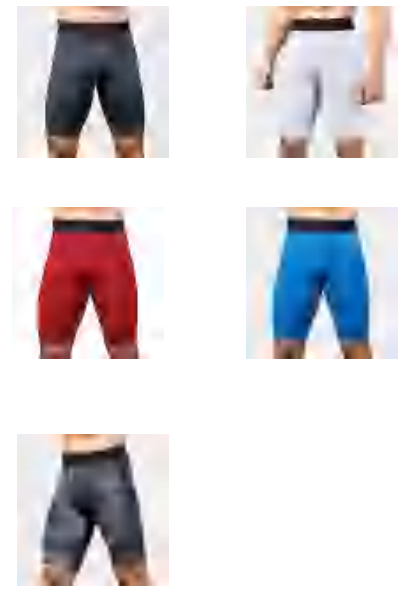

discription Quick-drying Short

details S-XXL
5 colors as
red/blue/white/Snake scales -
black/black

Picture

4005 Size Information(cm)

Size	Length	1/2 Waist	1/2 Slack Bottom
S	41	31	/
M	42	33	/
L	43	35	/
XL	44	37	/
XXL	45	39	/

Notice: Size may be 2 cm/1 inch inaccuracy due to hand measure. These measurements are as a guide to help you select the correct size. Please take your own measurements and choose your size accordingly.

Sample cost: 10 $

style: 4005

composition:
85%polyester/15%spandex