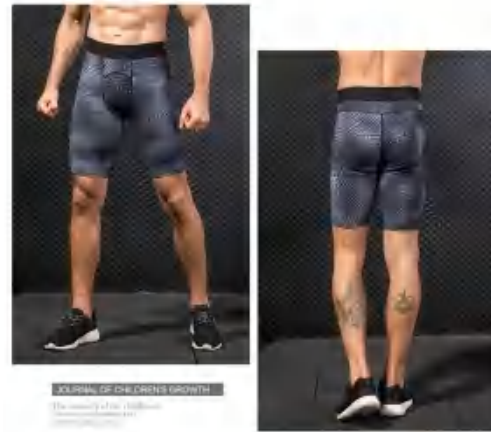

discription Quick-drying Short

details S-XXL
5 colors as
red/blue/white/Snake scales -
black/black

Picture

4005 Size Information(cm)

Size	Length	1/2 Waist	1/2 Slack Bottom
S	41	31	/
M	42	33	/
L	43	35	/
XL	44	37	/
XXL	45	39	/

Notice: Size may be 2 cm/1 inch inaccuracy due to hand measure. These measurements are as a guide to help you select the correct size. Please take your own measurements and choose your size accordingly.

Sample cost: 10 $

style: 4005

composition:
85%polyester/15%spandex