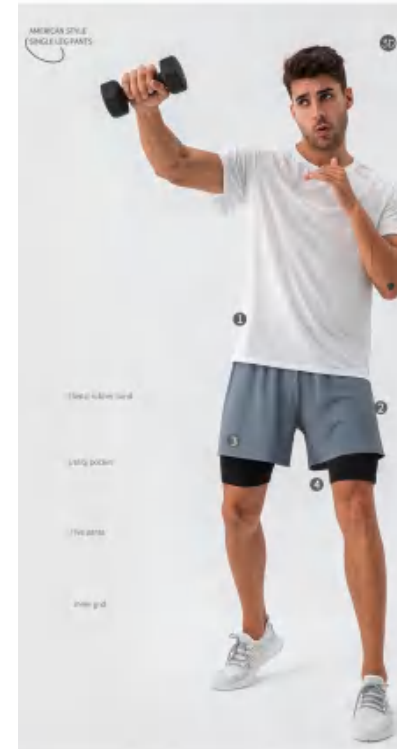

Sample cost: 10 \$

style: 31419

composition:
 85% polyester/15% spandex

discription **Quick-drying Short**

details S-XXL
 4 colors as
 Medium Gray/navy blue/black/
 Turquoise

Picture

discription **fitness Short**