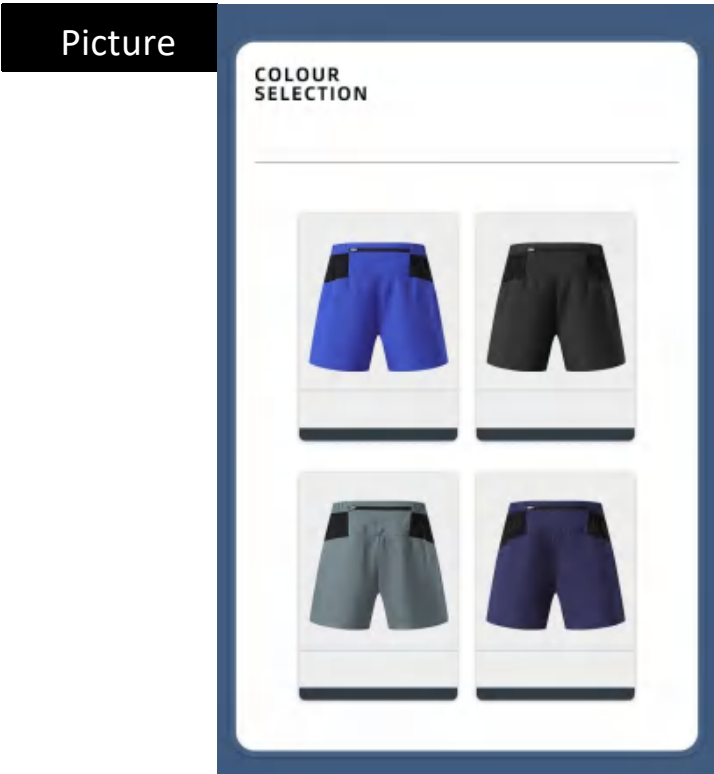

Sample cost: 10 \$

style: **DK24402**

composition:
Outer pants:
92%polyester+8%spand
ex
inner pants:
92%polyester+8%spand
ex

discription Men's fitness training pants for summer quick - dry

details S-XXL
4 colors as black/blue/grey/navy blue