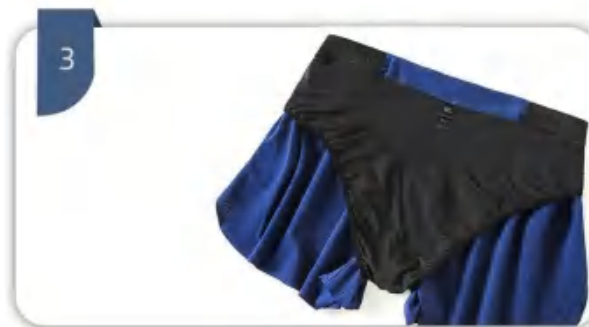

Sample cost: 10 \$

style: DK80025

composition:

Outer: 92% polyester + 8% spandex

Inside: 88% polyester + 12% spandex

discription **Short**

details M-XXXL
3 colors as
black/navy blue/grayish green

Picture