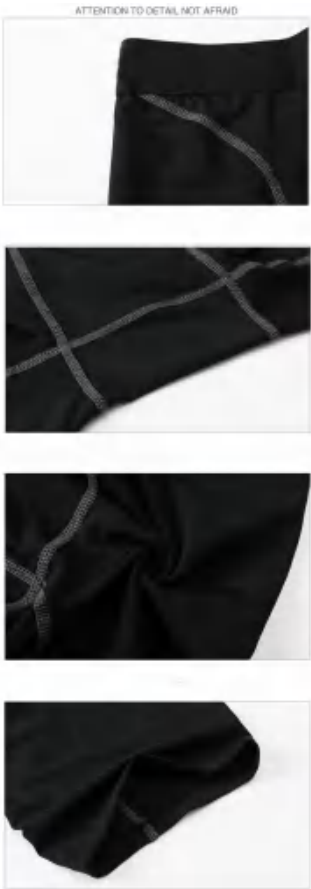

discription

Breathable Fitness Shorts

details

S-3XL
6 colors as
Black/ flower grey/blue/red/black
grey line/white

Picture

1004 Size Information(cm)

Size	Length	1/2 Waist	1/2 Hip
S	40	30	37
M	40.5	32	39
L	41	34	41
XL	41.5	36	43
XXL	42	38	45
XXXL	42.5	40	47

Notice: Size may be 2 cm/1 inch inaccuracy due to hand measure.
These measurements are as a guide to help you select the correct size.
Please take your own measurements and choose your size accordingly.

Sample cost: 10 $
style: 1004

composition: 85%polyester+15%spandex