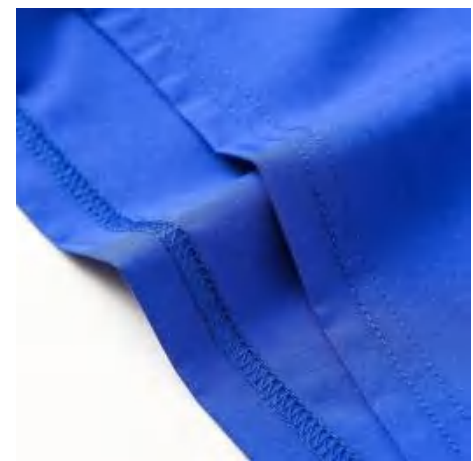

Size Information(cm)

Size	Length	Waist	Hip
M	36	68	104
L	37	71	110
XL	38	74	114
XXL	39	77	120
XXXL	40	81	126

Notice:Size may be 2 cm/1 inch inaccuracy due to hand measure.
These measurements are as a guide to help you select the correct size.
Please take your own measurements and choose your size accordingly.

Sample cost:10 $

style: DK2025

composition: 92% Polyester 8% Spandex