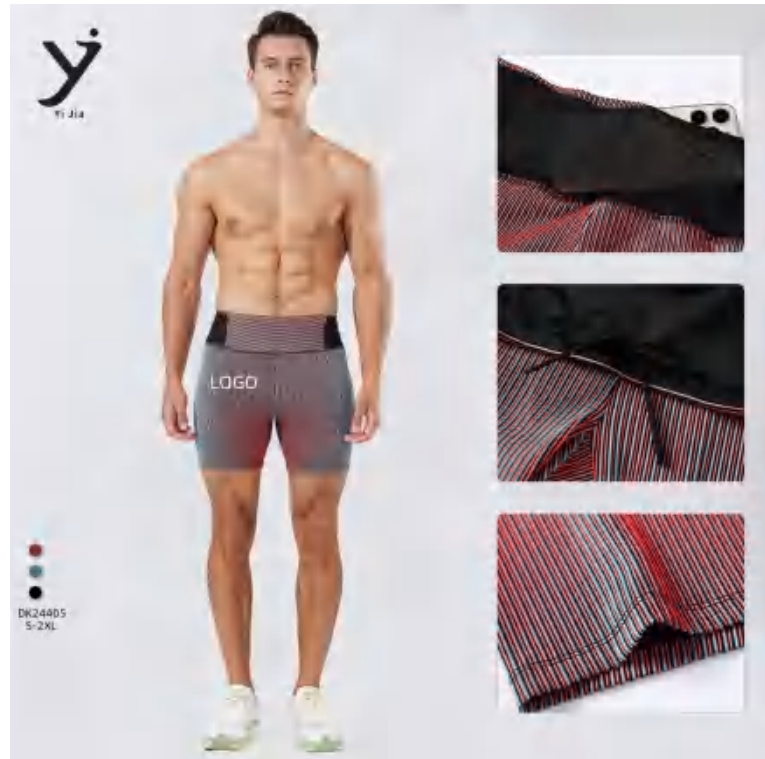

discription **Quick-Dry Short**

details S-XXL
3 colors as
Black/blue-green/reddish green

Picture

DK24405 Size Information(cm)

Size	Length	1/2 Waist	1/2 Hip	1/2 Leg Opening
S	37	30	35	18
M	38	32	37	19
L	39	34	39	20
XL	40	36	41	21
2XL	41	38	43	22

Notice:Size may be 2 cm/1 inch inaccuracy due to hand measure.
These measurements are as a guide to help you select the correct size.
Please take your own measurements and choose your size accordingly.

Sample cost:10 $

style: DK24405

composition: Outside:
92%polyester/8%spandex Inside:
90%nylon/10%spandex