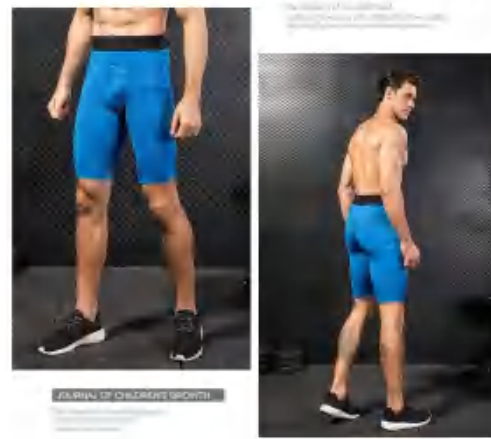

discription Quick-drying Short

details S-XXL
5 colors as
red/blue/white/Snake scales -
black/black

Picture

4005 Size Information(cm)

Size	Length	1/2 Waist	1/2 Slack Bottom
S	41	31	/
M	42	33	/
L	43	35	/
XL	44	37	/
XXL	45	39	/

Notice: Size may be 2 cm/1 inch inaccuracy due to hand measure. These measurements are as a guide to help you select the correct size. Please take your own measurements and choose your size accordingly.

Sample cost: 10 $

style: 4005

composition:
85%polyester/15%spandex