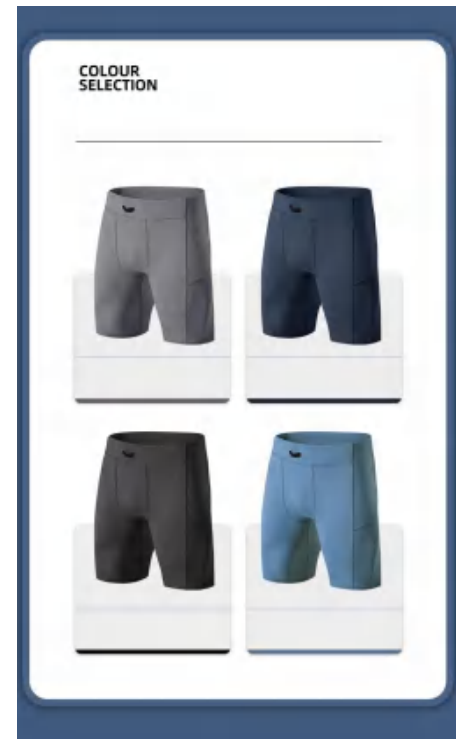

discription Breathable Fitness Shorts

details S-2XL
4 colors as
Black/grey/light blue/navy blue

Picture

YS22004 Size Information(cm)

Size	Length	1/2 Waist	1/2 Hip	1/2 Leg Opening
S	43.5	30	38	15.25
M	45	32	40	16
L	46.5	34	42	16.75
XL	48	36	44	17.5
2XL	49.5	38	46	18.25

Notice: Size may be 2 cm/1 inch inaccuracy due to hand measure.
These measurements are as a guide to help you select the correct size.
Please take your own measurements and choose your size accordingly.

Sample cost: 10 $
style: YS22004

composition: 80%nylon+20%spandex