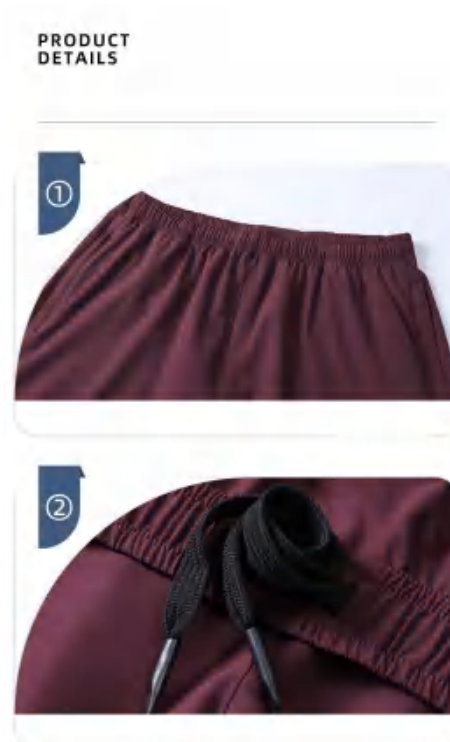

Sample cost: 15 \$

style: DK24401

composition:
92%polyester + 8%spandex

discription **Quick-Dry Short**

M	L	XL	XXL	XXXL
33.5	34.5	35.5	36.5	37.5
70	74	78	82	86
104	108	112	116	120
31.5	32.5	33.5	34.5	35.5