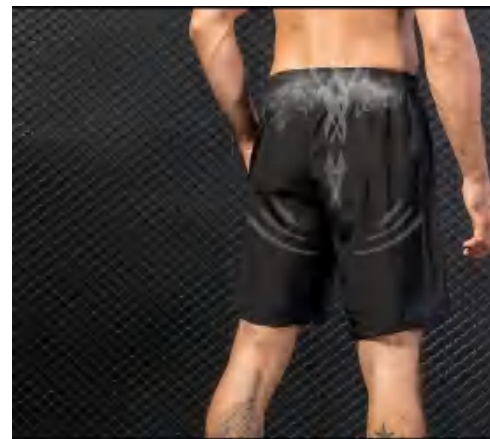

Sample cost: 10 \$

style: 7064

composition:
96% polyester/4% spandex

discription **Breathable Fitness Shorts**

details S-XXL
6 colors as
black/grey/red/blue/white/navy blue

Picture

discription **fitness Short**