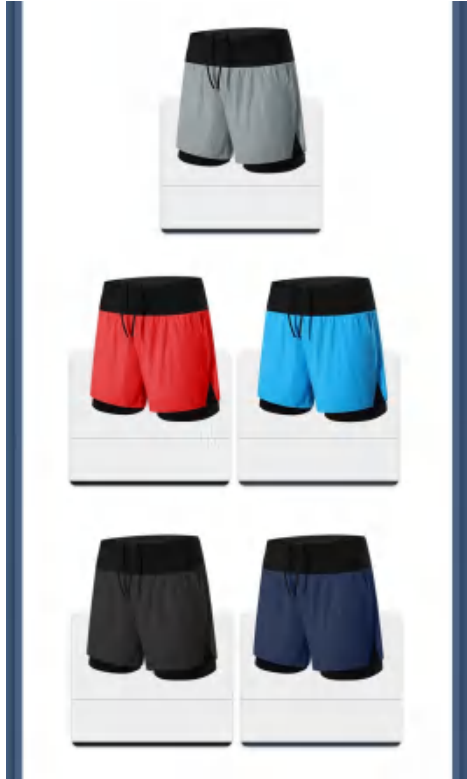

discription **Short**

details S-XXL
5 colors as
black/grey/navy blue/red/sky blue

Picture

DK90028 Size Information(cm)

Size	Length	1/2 Waist	1/2 Leg circumference	1/2 Hip
S	36	35	32.5	51
M	37	37	33.5	53
L	38	39	34.5	55
XL	39	41	35.5	57
2XL	40	43	36.5	59

Notice:Size may be 2 cm/1 inch inaccuracy due to hand measure.
These measurements are as a guide to help you select the correct size.
Please take your own measurements and choose your size accordingly.

Sample cost:15 $

style: DK90028

composition: Outer:90%nylon+10%spandex
Inside: 90% nylon + 10% spandex