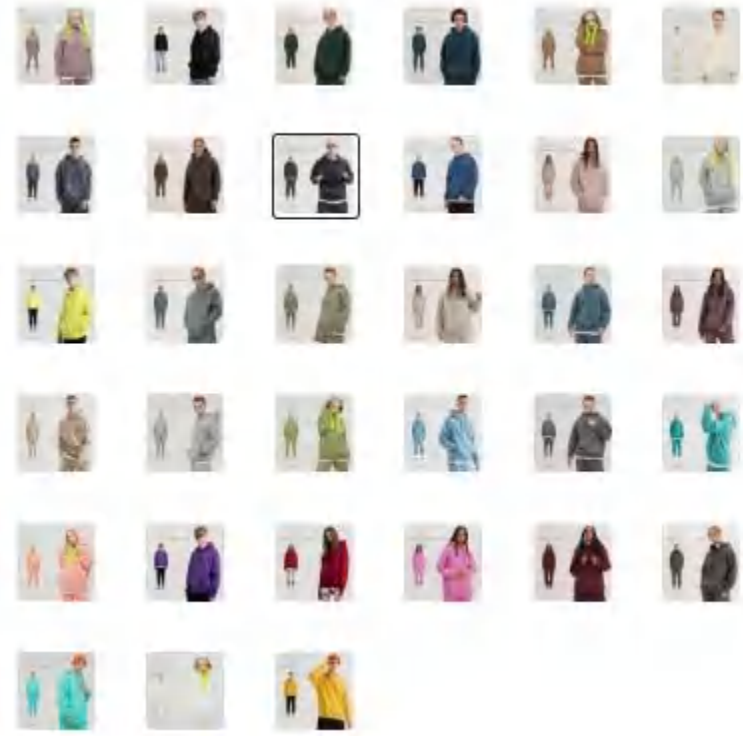

discription

Hoodie

details

Picture

S-3XL 33 colors as
Black/flower grey/fluorescent green/grayish blue/grayish green/dusty Pink/dark grey/grey apricot/haze blue/Dark blue/haze purpleic/Khaki/light gray/ashy purple/blackish green/blue-green/apricot/brown/matcha green/medium blue/medium gray/medium green/Pink/denim blue/dark brown/Purple/red/rose pink/rust/taupe/Turquoise/white/yellow

Size Information(cm)

Size	Length	Bust	Shoulder	Sleeve Length
S	68	58	57	55
M	70	60	59	56
L	72	62	61	57
XL	74	64	63	58
XXL	76	66	65	59
XXXL	78	68	67	60

Notice:Size may be 2 cm/1 inch inaccuracy due to hand measure
These measurements are as a guide to help you select the correct size.
Please take your own measurements and choose your size accordingly

style: 2622

composition: 42%cotton & 58%polyester