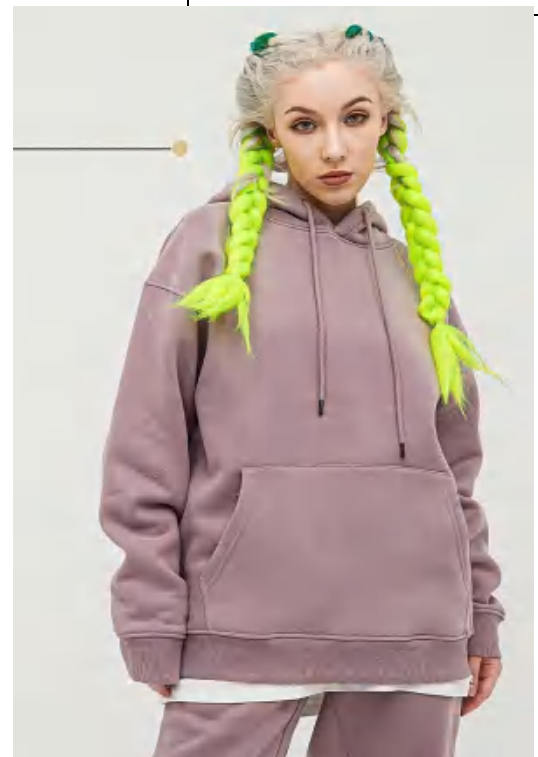

style: 2622

composition: 42%cotton & 58%polyester

discription

Hoodie

details

S-XXXL
4 colors as
Black/Grey/White Grey/Iron Grey

Size Information(cm)

Size	Length	Bust	Shoulder	Sleeve Length
S	65	48	50	52
M	67	51	53	53
L	69	54	56	54
XL	71	57	59	55
XXL	73	60	62	56
XXXL	75	63	65	57