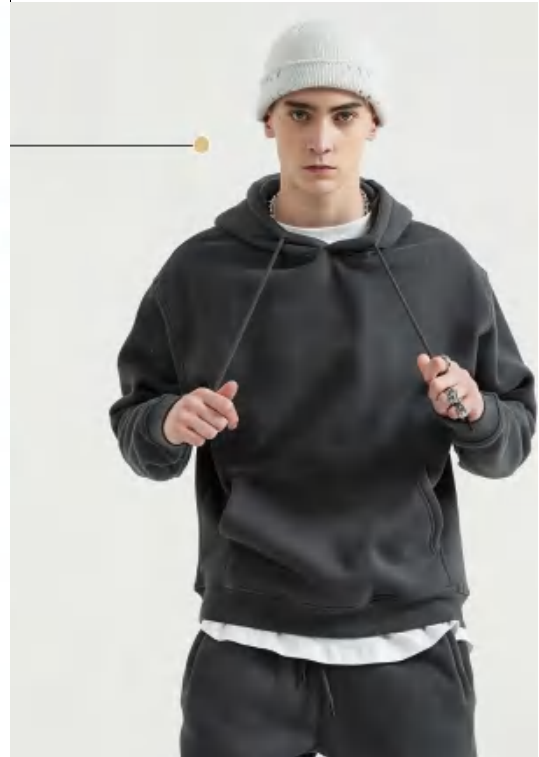

discription

Hoodie

details

Picture

S-3XL 33 colors as
Black/flower grey/fluorescent green/grayish blue/grayish green/dusty Pink/dark grey/grey apricot/haze blue/Dark blue/haze purpleic/Khaki/light gray/ashy purple/blackish green/blue-green/apricot/brown/matcha green/medium blue/medium gray/medium green/Pink/denim blue/dark brown/Purple/red/rose pink/rust/taupe/Turquoise/white/yellow

Size Information(cm)

Size	Length	Bust	Shoulder	Sleeve Length
S	68	58	57	55
M	70	60	59	56
L	72	62	61	57
XL	74	64	63	58
XXL	76	66	65	59
XXXL	78	68	67	60

Notice:Size may be 2 cm/1 inch inaccuracy due to hand measure
These measurements are as a guide to help you select the correct size.
Please take your own measurements and choose your size accordingly

style: 2622

composition: 42%cotton & 58%polyester