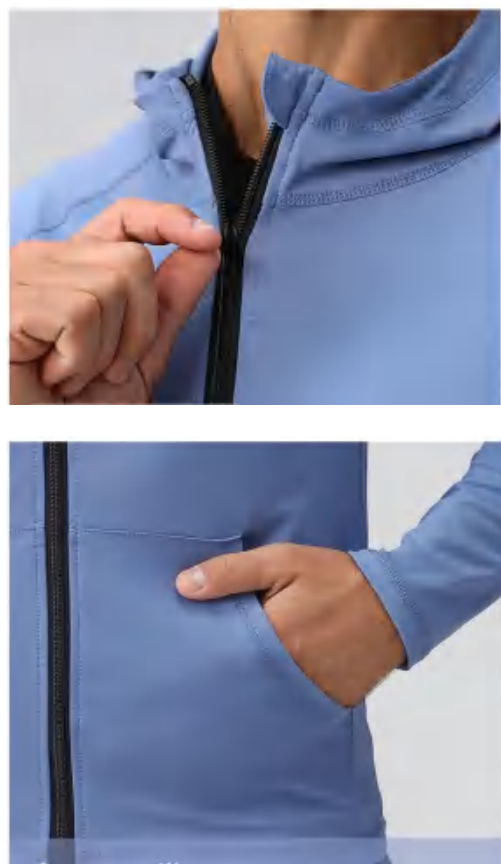

[Let's Scale Your Success — Contact Us Today!]

discription

Hoodie

details

S-XL
5 colors as
Burgundy/gray blue/black/Floral Gray/
Navy Blue

Picture

31610 Size Information(cm)

Size	Length	1/2 Bust	Sleeve Length	1/2 Waist
S	66	48	71.5	44
M	68	50	73	46
L	70	52	74.5	48
XL	72	54	76	50
XXL	74	56	77.5	52

Notice: Size may be 2 cm/1 inch inaccuracy due to hand measure.
These measurements are as a guide to help you select the correct size.
Please take your own measurements and choose your size accordingly.