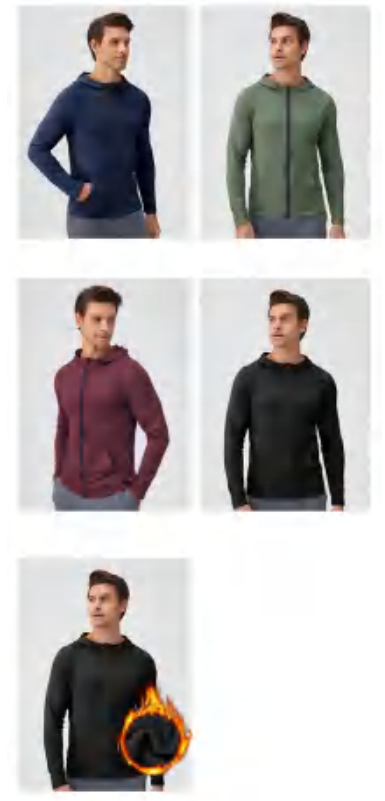

Sample cost:15 $

style: 31610

composition: 90% polyester/10% spandex