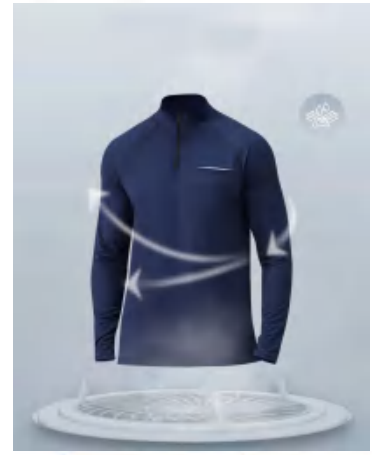

discription

Hoodie

details

S-XL
6 colors as
Burgundy/white/black/Mint Green/
navy blue/Flower Gray

Picture

31519 Size Information(cm)

Size	Length	1/2 Bust	Sleeve Length	1/2 Bottom
S	68	47.5	71.5	47.5
M	70	50	73	50
L	72	52.5	74.5	52.5
XL	74	55	76	55
XXL	76	57.5	77.5	57.5

Notice:Size may be 2 cm/1 inch inaccuracy due to hand measure.
These measurements are as a guide to help you select the correct size.
Please take your own measurements and choose your size accordingly.

Sample cost:15 $

style: 31519

composition: 85% polyester/15% spandex