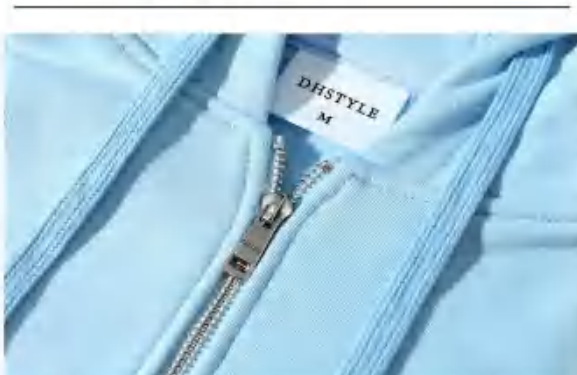

discription

hoodies(380grams)

details

S-3XL
6 colors as black/grey Green/cream yellow/navy blue/beige apricot/sky blue

Picture

Detail shooting

78066 Size Information(cm)

Size	Length	1/2 Bust	Shoulder Width
S	67	60	59
M	69	62	61
L	71	64	63
XL	73	66	65
XXL	75	68	67
XXXL	77	70	69

Notice: Size may be 2 cm/1 inch inaccuracy due to hand measure. These measurements are as a guide to help you select the correct size. Please take your own measurements and choose your size accordingly.