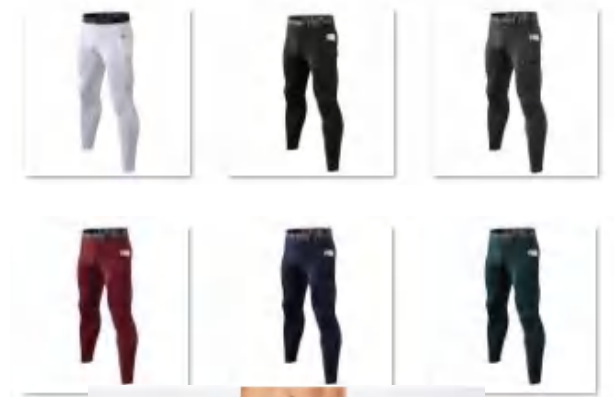

Sample cost:10$

style: 11326

composition:
90%polyester/10%spandex

SIDE POCKET

BREATHABLE