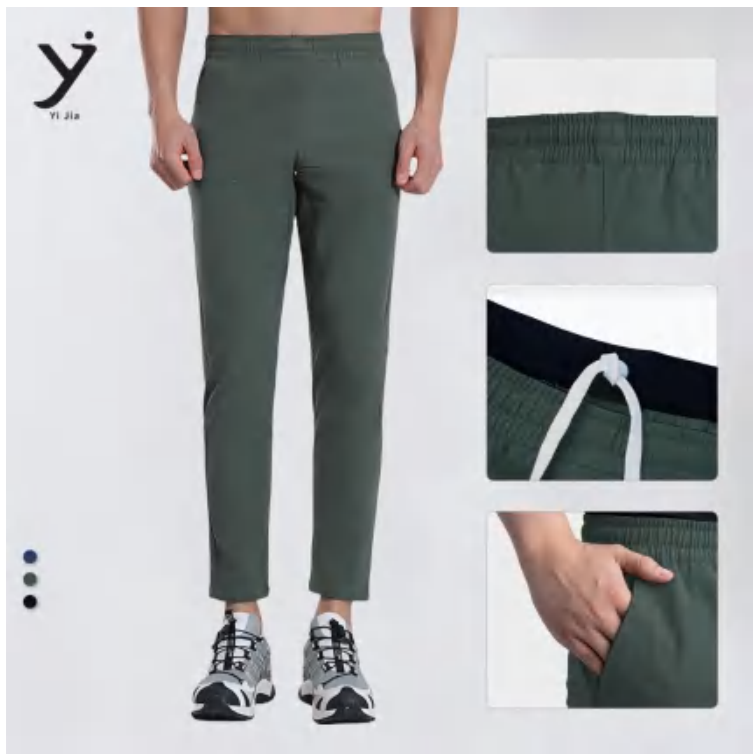

discription Jogger

details M-4XL
3 colors as Black/sapphire blue/
green

Picture

Size Information(cm)

Size	Length	Hip	Waist
M	93	98	68
L	95	102	72
XL	97	106	76
XXL	99	110	80
3XL	101	114	84
4XL	103	118	88

Notice: Size may be 2 cm/1 inch inaccuracy due to hand measure.
These measurements are as a guide to help you select the correct size
Please take your own measurements and choose your size accordingly

style: 62322

composition: 90%Nylon/10%Spandex