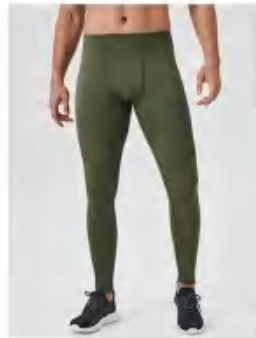

Sample cost:15\$

style : 41348

composition: 90% nylon/10% spandex

90% nylon 10% spandex

discription **Jogger**

details S-2XL
4 colors as Black/Army Green/ Dark Gray/Medium Gray

Picture

MILITARY GREEN