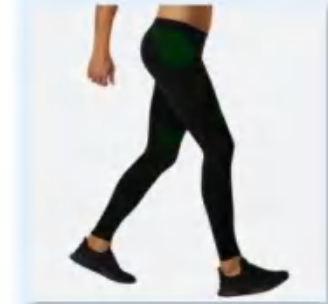

Sample cost:10\$

style : 01319

composition: 85%polyester/15%spandex

Picture

01319 (black)

01319 (Black-Dark Green)

01319 (Black-Gray)

01319 (Floral Gray)