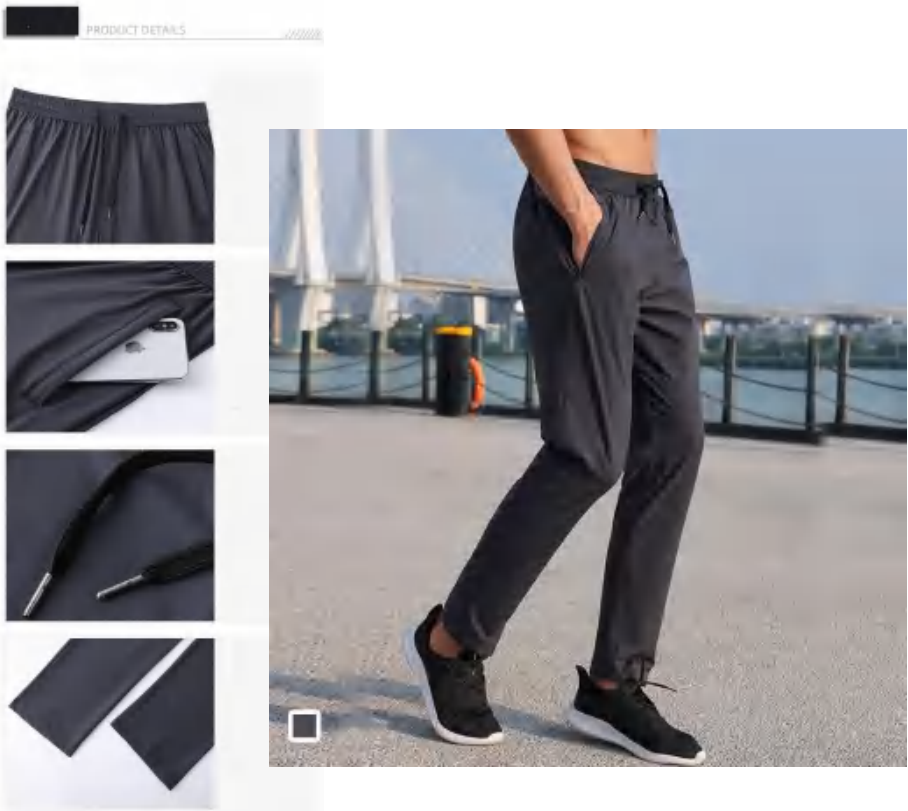

discription Jogger

details M-4XL
3 colors as Black/dark grey/Sand green

Picture

Size Information(cm)

Size	Length	Hip	Waist
M	97	102	68
L	99	106	72
XL	101	110	76
XXL	103	114	80
3XL	105	118	84
4XL	107	122	88

Notice:Size may be 2 cm/1 inch inaccuracy due to hand measure.
These measurements are as a guide to help you select the correct size
Please take your own measurements and choose your size accordingly

style: 62317

composition:85%nylon/15%spandex