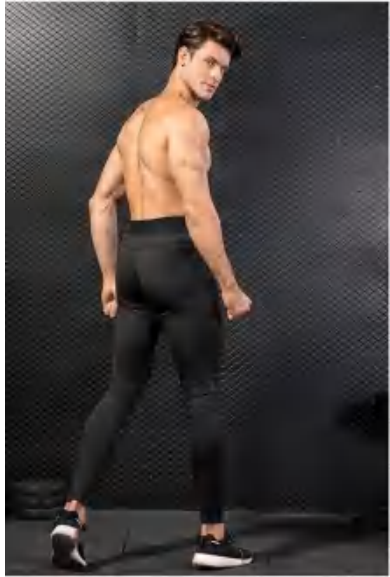

Sample cost:10\$
style : 1060

composition: **85%polyester+15%spandex**

Picture

discription **Training Jogger**

price

details

S-3XL
6colors as
black/blue/grey/navy blue/red/white

Picture