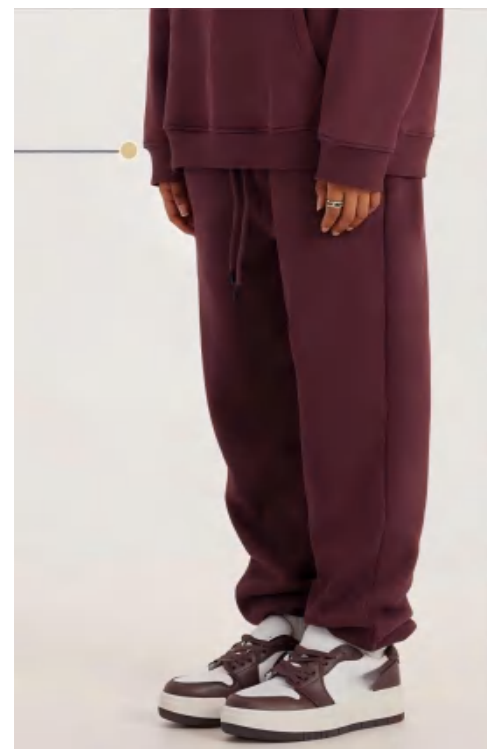

style: 2207

composition: 75%cotton/25%polyester/5%spandex

discription **Jogger**

Size Information(cm)

Size	Length	Waist	Hip
S	93	68	100
M	96	72	104
L	99	76	108
XL	102	80	112
2XL	105	84	116

details **S-XXL**
3 colors as Black/Navy/Grey