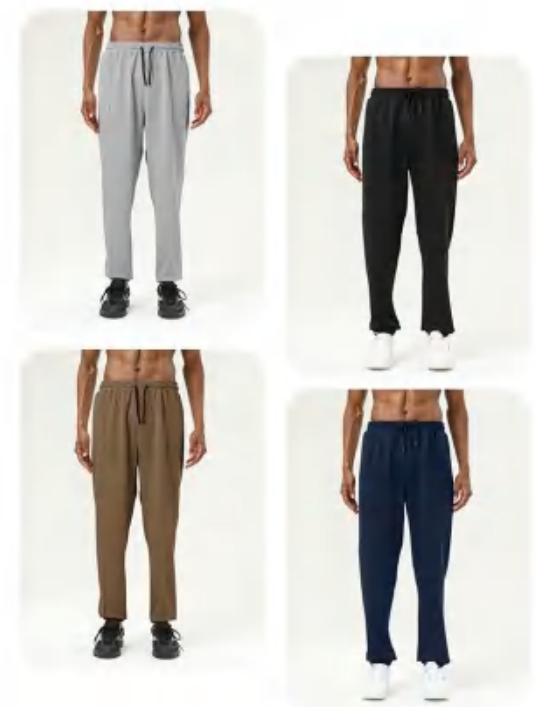

details

M-XXL

4 colors as Black/chestnut/dark night blue/ grey

Picture

Size Information(cm)

Size	Length	Hip	Waist
M	98	54	36.5
L	100	56	38
XL	102	58	39.5
XXL	104	60	41

Notice: Size may be 2 cm/1 inch inaccuracy due to hand measure. These measurements are as a guide to help you select the correct size. Please take your own measurements and choose your size accordingly.

style : B63

composition 93%Polyester/7%Spandex