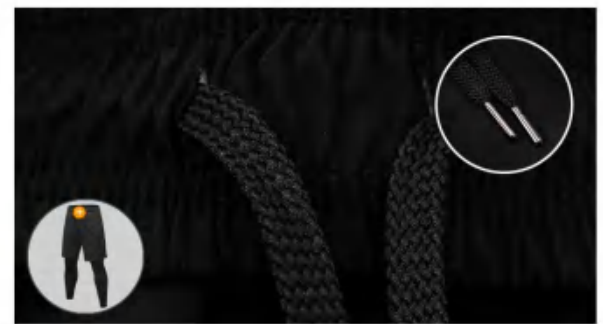

discription

Stretch Quick-Dry jogger

details

S-2XL
4colors

Picture

7010 Size Information(cm)

Size	Length	1/2 Waist	Outer Length
S	88	32	43
M	90	34	44
L	92	36	45
XL	94	38	46
XXL	96	40	47

Notice: Size may be 2 cm/1 inch inaccuracy due to hand measure.
These measurements are as a guide to help you select the correct size.
Please take your own measurements and choose your size accordingly.

02

Sample cost:10$

style : 7010

composition: 96%polyester/4%spandex