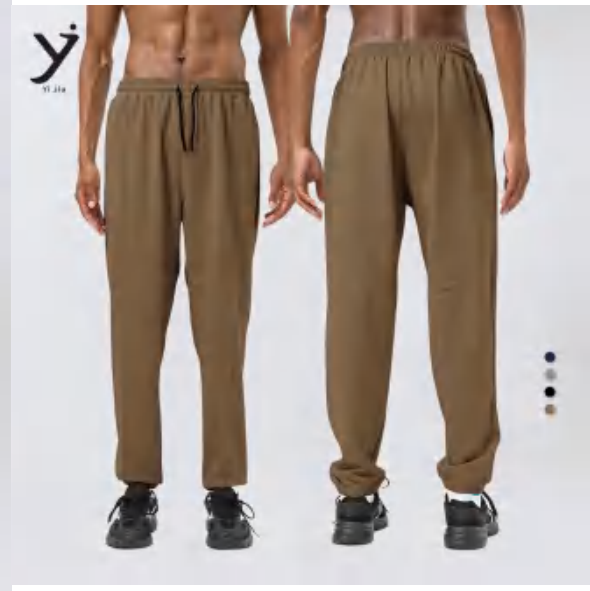

details

M-XXL

4 colors as Black/chestnut/dark night blue/ grey

Picture

Size Information(cm)

Size	Length	Hip	Waist
M	98	54	36.5
L	100	56	38
XL	102	58	39.5
XXL	104	60	41

Notice: Size may be 2 cm/1 inch inaccuracy due to hand measure. These measurements are as a guide to help you select the correct size. Please take your own measurements and choose your size accordingly.

style : B63

composition 93%Polyester/7%Spandex