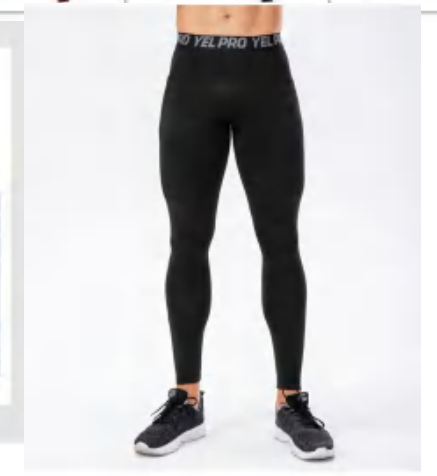

Sample cost:10\$

style: 11326

composition:
90%polyester/10%spandex

SIDE POCKET

BREATHABLE

KEEP WARM

THREE-DIMENSIONAL CUTTING

discription **Pocket SportsJogger**