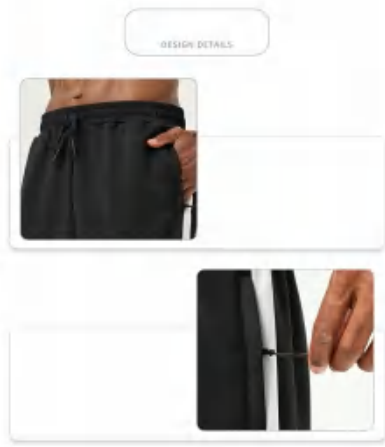

details

M-XXL

4 colors as Black/army green/light grey/warm grey

style : B55

Picture

composition 92%Polyester/8%Spandex