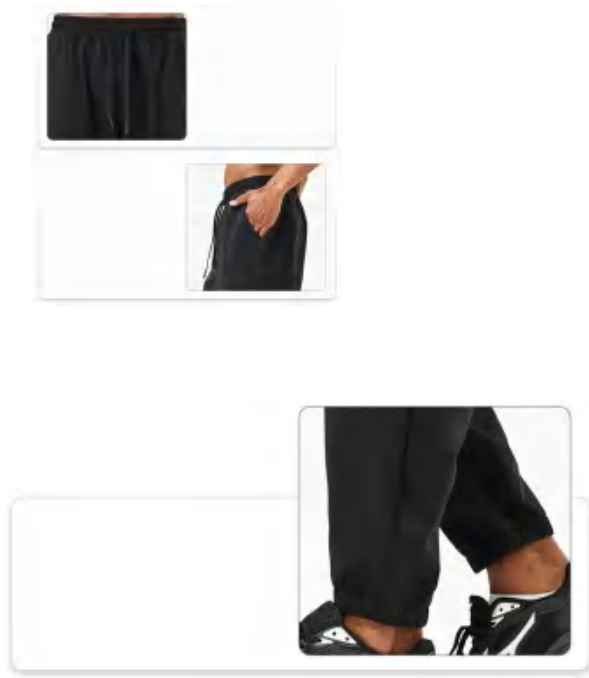

discription **jogger**

details M-XXL
4 colors as Black/army green/ligh grey/warm grey

Picture

Size Information(cm)

Size	Length	Hip	Waist
M	98	54	36.5
L	100	56	38
XL	102	58	39.5
XXL	104	60	41

Notice:Size may be 2 cm/1 inch inaccuracy due to hand measure. These measurements are as a guide to help you select the correct size. Please take your own measurements and choose your size accordingly.

style : B53

composition: 100%Polyester