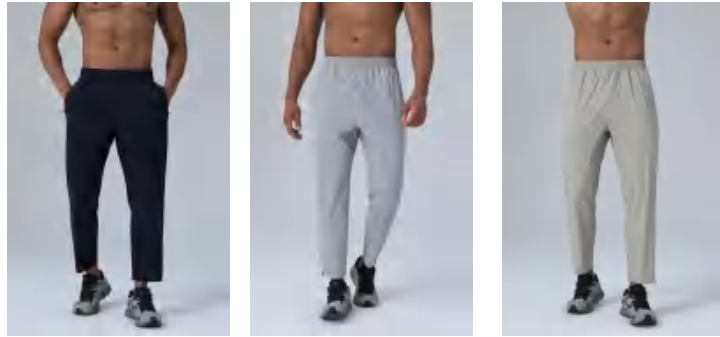

Sample cost:15 \$

style : B109

composition: 91.8%polyester+8.2%spandex

discription **Training Jogger**

details S-3XL
3colors

Picture

B115 Size Information(cm)

Size	Length	1/2 Waist	1/2 Hip
S	92	36.5	54
M	94	38	56
L	96	39.5	58
XL	98	41	60
XXL	100	42.5	62
XXXL	102	44	64