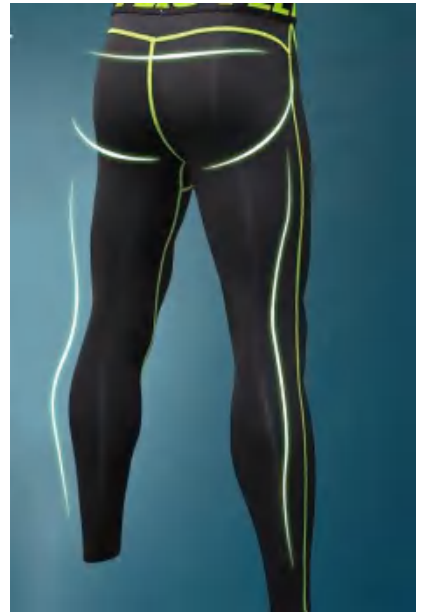

details **S-3XL**
14colors

1060 Size Information(cm)

Size	Length	1/2 Waist	1/2 Hip	1/2 Slack Bottom
S	89	32	40	10.5
M	91	34	42	11
L	93	36	44	11.5
XL	95	38	46	12
XXL	97	40	48	12.5

Notice Size may be 2 cm/1 inch inaccuracy due to hand measure.
These measurements are as a guide to help you select the correct size.
Please take your own measurements and choose your size accordingly.

Sample cost:10$
style : 1060

composition: **85%polyester+15%spandex**

Picture