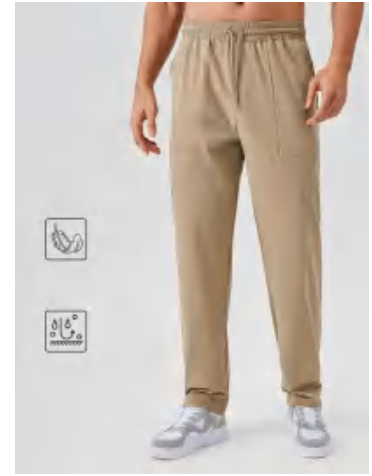

Sample cost:15\$

style : 41346

composition: 90% nylon/10% spandex

discription **Jogger**

price

details S-XXL
4 colors as
grey/khaki/blue/black

Picture

y
Yi Jia
41348
S-XXL