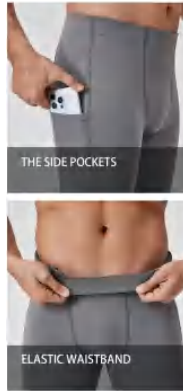

Sample cost:10\$

style : 41347

composition: 75%nylon/25%spandex

Picture

discription **Training Jogger**

4010 Size Information(cm)

Size	Length	1/2 Waist	1/2 Hip
S	88	30	34.5
M	90	32.5	37
L	92	35	39.5
XL	94	37.5	42
XXL	96	40	44.5