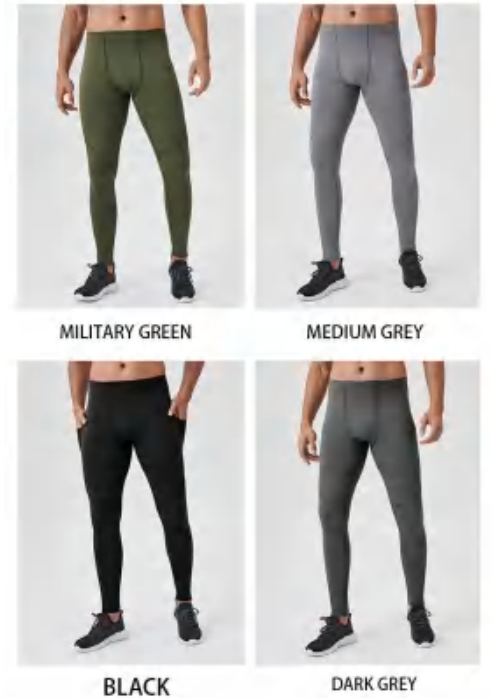

details

S-2XL
4colors

41347 Size Information(cm)

Size	Length	1/2 Waist	1/2 Hip	1/2 Slack Bottom
S	89	32	40	10
M	91	34	42	10.5
L	93	36	44	11
XL	95	38	46	11.5
XXL	97	40	48	12

Notice:Size may be 2 cm/1 inch inaccuracy due to hand measure.
These measurements are as a guide to help you select the correct size.
Please take your own measurements and choose your size accordingly.

Sample cost:10$

style : 41347

composition: 75%nylon/25%spandex

Picture