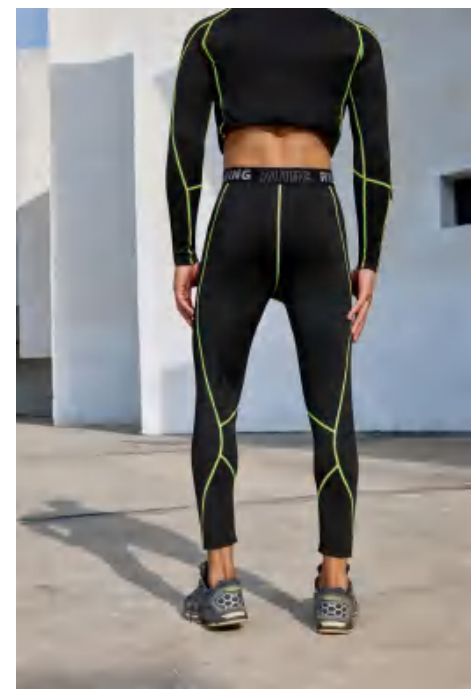

Sample cost:10 $

details M-4XL
3colors

style : 8028

composition: 87%Polyester/13%Spandex

Picture

FRONT SIDE BACK SIDE