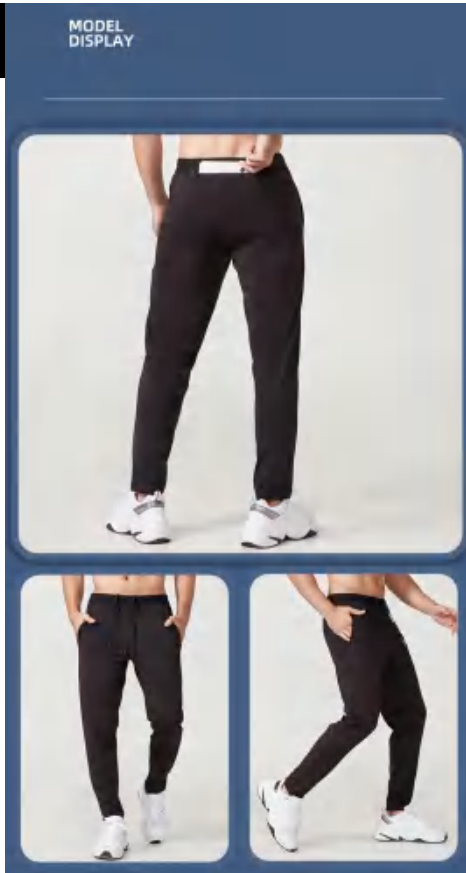

Sample cost:15 $

style : CK22004

Picture