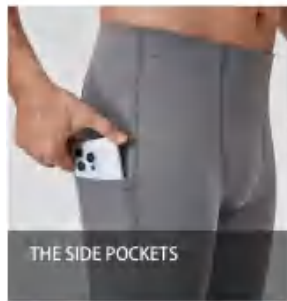

Sample cost:15\$

style : 41348

composition: 90% nylon/10% spandex

90% nylon 10% spandex

discription **Jogger**

details S-2XL
4 colors as Black/Army Green/ Dark Gray/Medium Gray

Picture

MILITARY GREEN