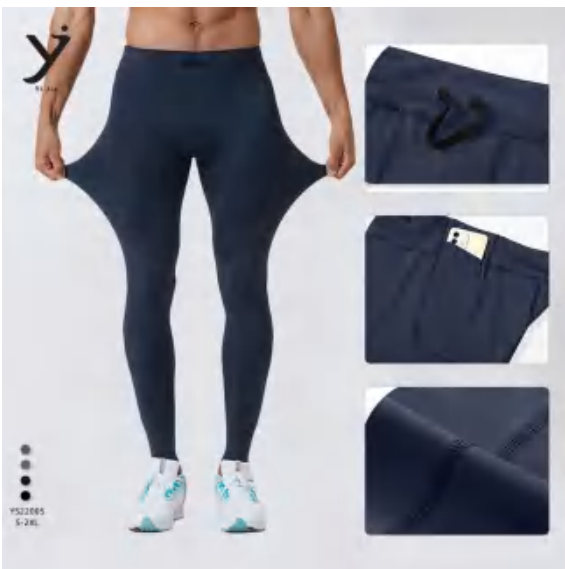

details S-XXL
4 colors as
Black/Light blue/Grey/Navy blue

YS22005 Size Information(cm)

Size	Length	1/2 Waist	1/2 Hip	1/2 Leg Opening
S	83.5	30	38	8.5
M	86.5	32	40	9
L	89.5	34	42	9.5
XL	92.5	36	44	10
2XL	95.5	38	46	10.5

Notice: Size may be 2 cm/1 inch inaccuracy due to hand measure.
These measurements are as a guide to help you select the correct size.
Please take your own measurements and choose your size accordingly.

style : YS22005

composition:
80%nylon/20%spandex

Picture