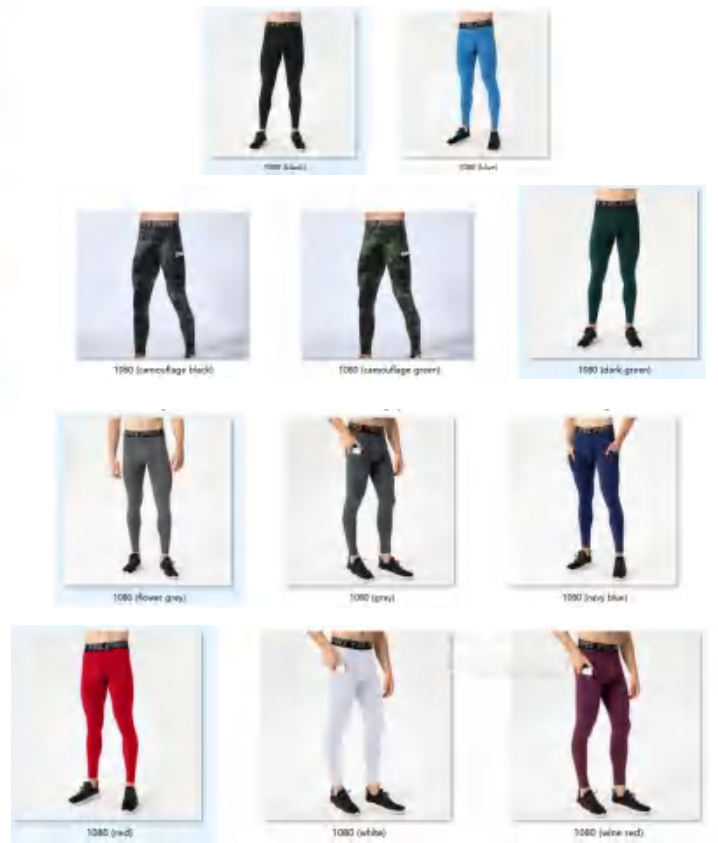

discription **Pocket SportsJogger**

details S-2XL
11colors

Picture

1080 Size Information(cm)

Size	Length	1/2 Waist	1/2 Hip
S	89	32	40
M	91	34	42
L	93	36	44
XL	95	38	46
XXL	97	40	48

Notice:Size may be 2 cm/1 inch inaccuracy due to hand measure.
These measurements are as a guide to help you select the correct size.
Please take your own measurements and choose your size accordingly.

Sample cost:10$

style : 1080

composition: 85%polyester/15%spandex