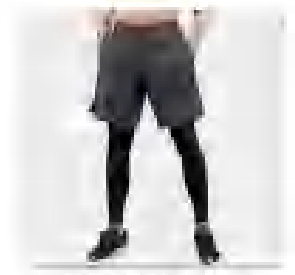

7010 (grey)