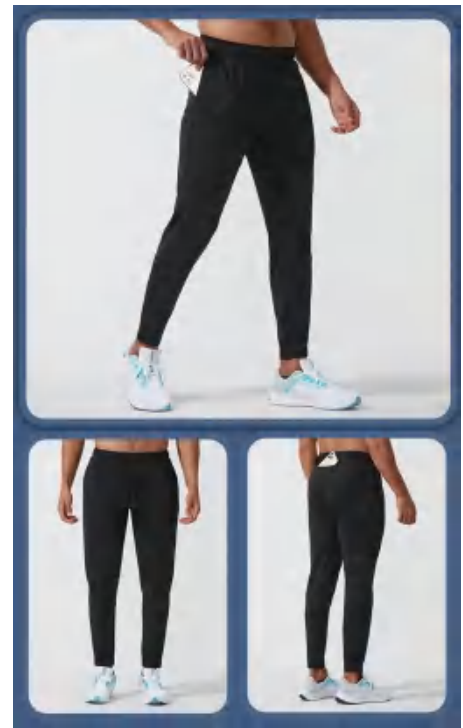

Sample cost:15 $

style : CK22008JR

composition: 88%polyester + 12%spandex