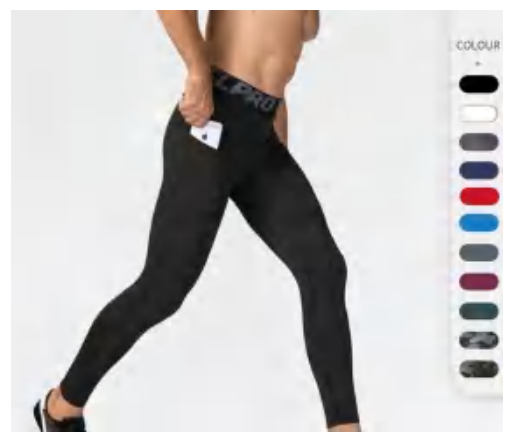

discription **Pocket SportsJogger**

details S-2XL
11colors

Picture

1080 Size Information(cm)

Size	Length	1/2 Waist	1/2 Hip
S	89	32	40
M	91	34	42
L	93	36	44
XL	95	38	46
XXL	97	40	48

Notice:Size may be 2 cm/1 inch inaccuracy due to hand measure.
These measurements are as a guide to help you select the correct size.
Please take your own measurements and choose your size accordingly.

Sample cost:10$

style : 1080

composition: 85%polyester/15%spandex