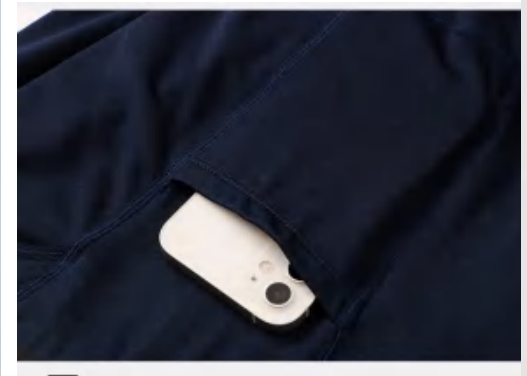

Sample cost:10$

style: 11326

composition:
90%polyester/10%spandex

SIDE POCKET

BREATHABLE