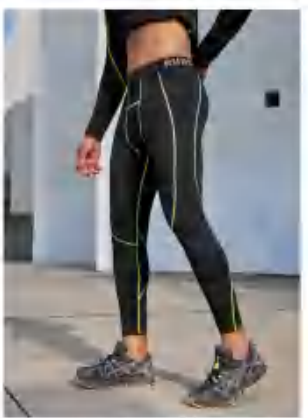

Sample cost:10 $

details M-4XL
3colors

style : 8028

composition: 87%Polyester/13%Spandex

Picture

FRONT SIDE BACK SIDE