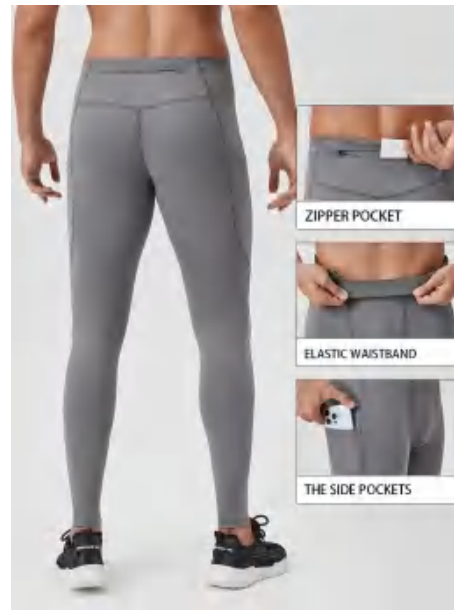

Sample cost:10\$

style : 41347

composition: 75%nylon/25%spandex

Picture

discription **Training Jogger**

4010 Size Information(cm)

Size	Length	1/2 Waist	1/2 Hip
S	88	30	34.5
M	90	32.5	37
L	92	35	39.5
XL	94	37.5	42
XXL	96	40	44.5