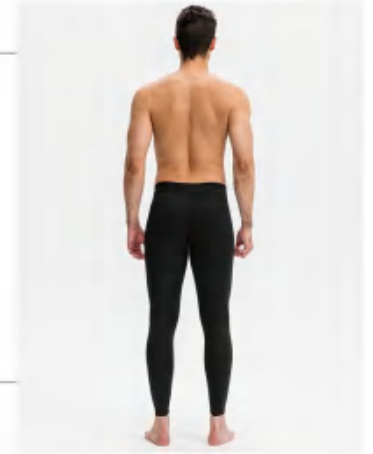

details

S-2XL
6colors

Sample cost:10\$

style : 11323

composition: 90%polyester/10%spandex

Picture

discription

Training Jogger