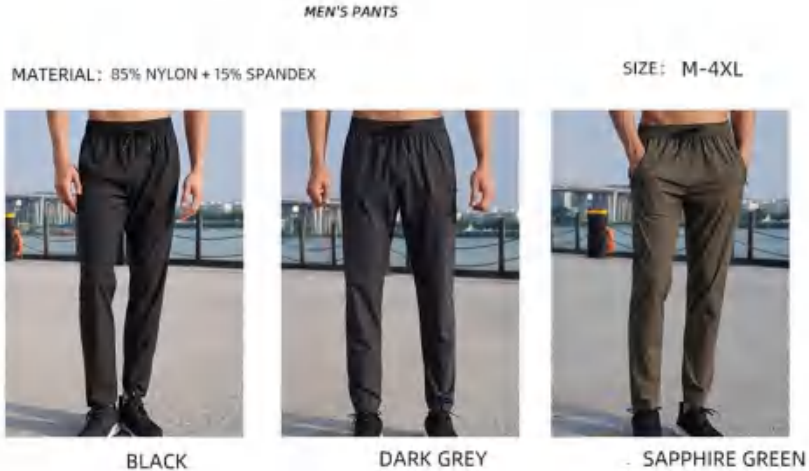

discription Jogger

details M-4XL
3 colors as Black/dark grey/Sand green

Picture

Size Information(cm)

Size	Length	Hip	Waist
M	97	102	68
L	99	106	72
XL	101	110	76
XXL	103	114	80
3XL	105	118	84
4XL	107	122	88

Notice:Size may be 2 cm/1 inch inaccuracy due to hand measure.
These measurements are as a guide to help you select the correct size
Please take your own measurements and choose your size accordingly

style: 62317

composition:85%nylon/15%spandex