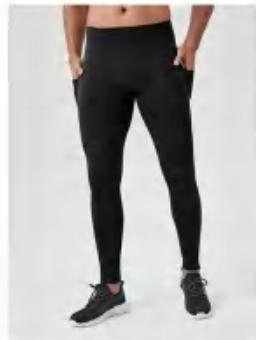

discription **Jogger**

details S-2XL
4 colors as Black/Army Green/ Dark Gray/Medium Gray

Picture

BLACK

41347 Size Information(cm)

Size	Length	1/2 Waist	1/2 Hip	1/2 Slack Bottom
S	89	32	40	10
M	91	34	42	10.5
L	93	36	44	11
XL	95	38	46	11.5
XXL	97	40	48	12

Notice:Size may be 2 cm/1 inch inaccuracy due to hand measure.
These measurements are as a guide to help you select the correct size.
Please take your own measurements and choose your size accordingly.

Sample cost:10 $

style: 41347

composition: 75%nylon+25%spandex