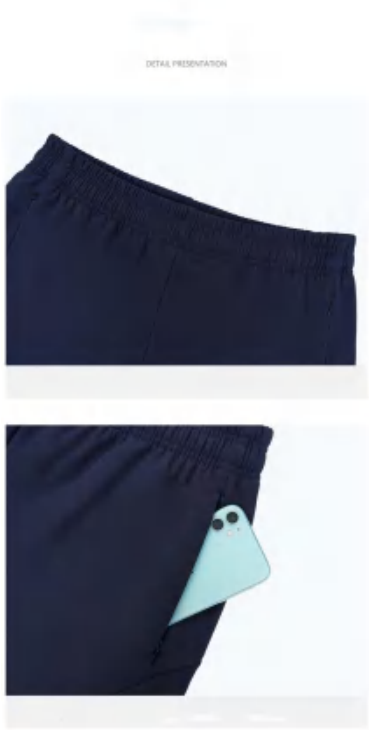

discription Jogger

details M-4XL
3 colors as Black/navy blue/ Green

Picture

Size Information(cm)

Size	Length	Hip	Waist
M	96	102	70
L	98	106	74
XL	100	110	78
XXL	102	114	82
3XL	104	118	86
4XL	106	122	90

Notice: Size may be 2 cm/1 inch inaccuracy due to hand measure.
These measurements are as a guide to help you select the correct size
Please take your own measurements and choose your size accordingly

style: 62330

composition: 100%Polyester