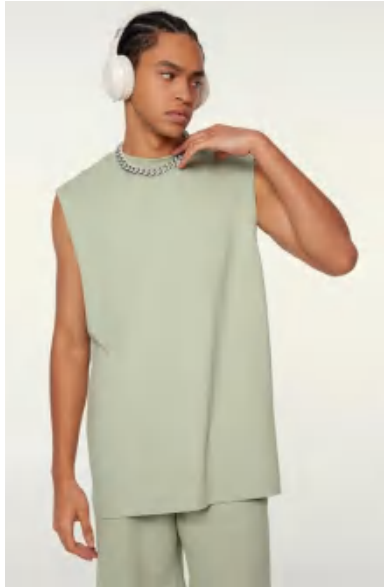

details

S-2XL
10 colors as
black/grey/Halo Green/Haze
blue/Midnight Blue/pink/Raspberry
Purple/Sand Apricot/taupe brown/teeth
white

SIZE	LENGTH	BUST	SHOULDER LENGTH	SLEEVE LENGTH	WEIGHT (kg)	HEIGHT (cm)
S	73	54	41	/	45-55	165-170
M	75	56	42.5	/	55-65	165-175
L	77	58	44	/	60-75	170-180
XL	79	60	45.5	/	70-85	175-185
XXL	81	62	47	/	80-90	180-190

SIZE	LENGTH	WAISTLINE	HIP WIDTH	FOOT OPENING	HEIGHT (cm)	WEIGHT (kg)
S	46.5	64	55	30	165-170	45-55
M	48	68	57	31	165-175	55-65
L	49.5	72	59	32	170-180	60-75
XL	51	76	61	33	175-185	70-85
XXL	52.5	80	63	34	185-190	80-90

style: 1525-3271

Picture