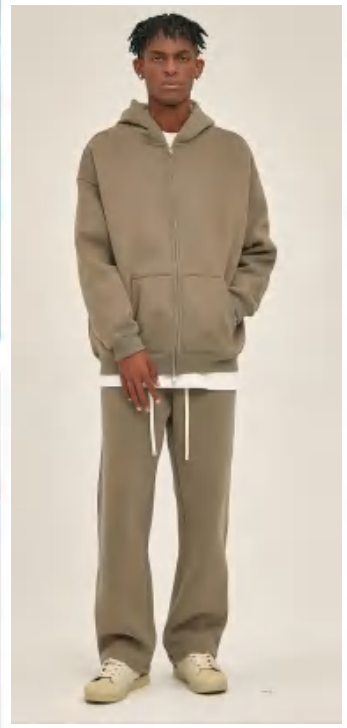

2519 Size Information(cm)

Size	Length	1/2 Bust	Shoulder Width	Sleeve Length
S	68	64	61	51.5
M	70	66	63	52.5
L	72	68	65	53.5
XL	74	70	67	54.5
2XL	76	72	69	55.5

Notice: Size may be 2 cm/1 inch inaccuracy due to hand measure. These measurements are as a guide to help you select the correct size. Please take your own measurements and choose your size accordingly.

style: 2519-7718

composition: 100% Cotton

"RETRO AND INNOVATIVE" COMBINATION OF MODERN AND RETRO DESIGN.

discription

Tracksuits

K2437 Size Information(cm)

Size	Length	1/2 Waist	1/2 Hip	1/2 Leg Opening
S	106	33	56	21
M	108	35	57	22
L	110	37	58	23
XL	112	39	61	24
XXL	114	41	63	25