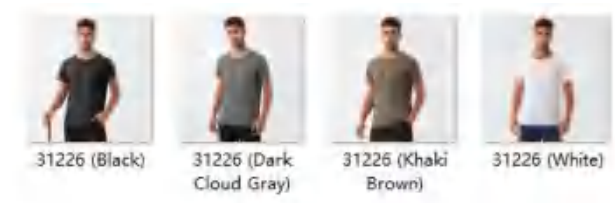

discription **T-shirt**

price

details

S-XXL
4colors as
Black/Dark Cloud
Gray/White/Red/Khaki Brown

Picture

31226 Size Information(cm)

Size	Length	1/2 Bust	Shoulder Width	Sleeve Length
S	65	49.5	41	19.5
M	67	51.5	42	20
L	69	53.5	43	20.5
XL	71	55.5	44	21
2XL	73	57.5	46	21.5

Notice: Size may be 2 cm/1 inch inaccuracy due to hand measure.
These measurements are as a guide to help you select the correct size.
Please take your own measurements and choose your size accordingly.

Sample cost: 10 $

style: 31226

composition: 83%nylon/17%spandex