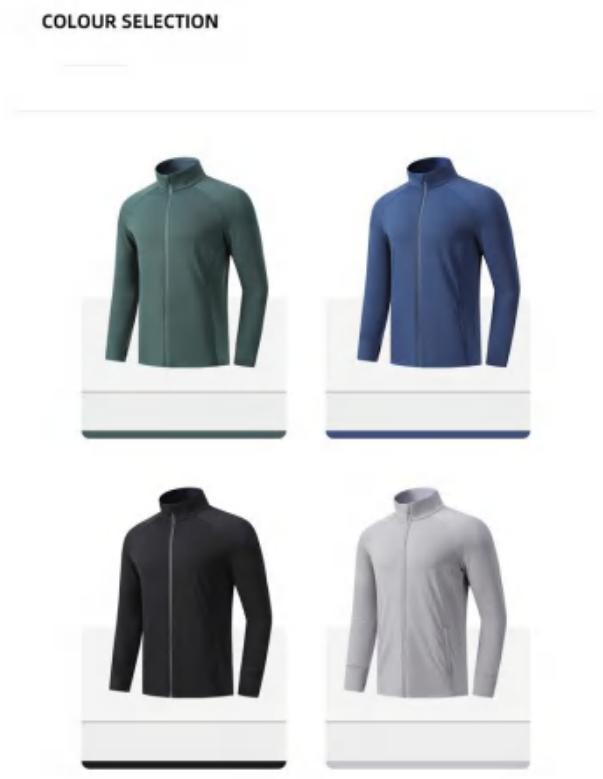

Sample cost:15 $

style: CX24302

composition:
92%polyester+8%spandex