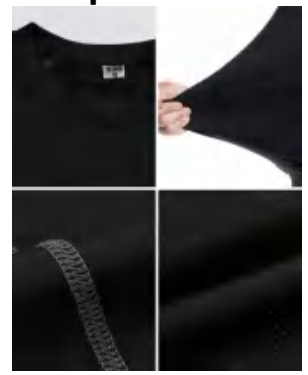

discription **T-shirt**

price

details S-3XL
12 colors as
Purple/black/blue/white/red/
Green/Fluorescent Green/grey/navy
blue/grey blue/wine red

Picture

1003 Size Information(cm)

Size	Length	1/2 Bust	Shoulder Width
S	62	39	34.5
M	64	41	35.5
L	66	43	36.5
XL	68	45	37.5
XXL	70	48	39.5
XXXL	72	51	40.5

Notice:Size may be 2 cm/1 inch inaccuracy due to hand measure.
These measurements are as a guide to help you select the correct size.
Please take your own measurements and choose your size accordingly.

Sample cost:10 $

style: 1003

composition: 85%polyester/15%spandex