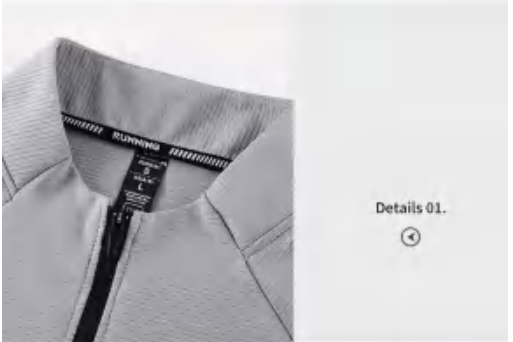

discription **Gym shirt**

price

details

M-3XL
5colors as
black/blue/grey/light green/white

Picture

Size Information(cm)

Size	Length	Bust	Sleeve Length
M	66	96	60.5
L	68	100	62
XL	70	104	63.5
XXL	72	108	65
XXXL	74	112	66.5

Notice:Size may be 2 cm/1 inch inaccuracy due to hand measure.
These measurements are as a guide to help you select the correct size.
Please take your own measurements and choose your size accordingly.

Sample cost:10 $

style: **CXM24703**

composition:
88.5%Polyester/11.5%Spandex