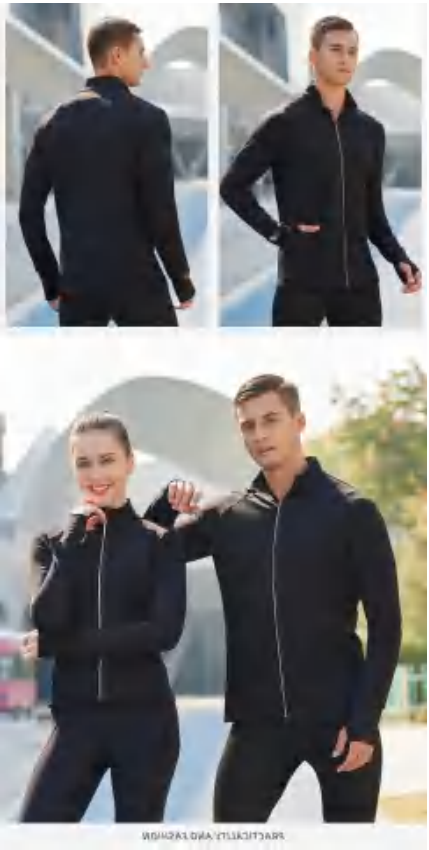

discription

Quick-drying sports
jacket fitness zipper shirt

price

details

S-2XL
4 colors as
black/green/grey/Navy blue

Picture