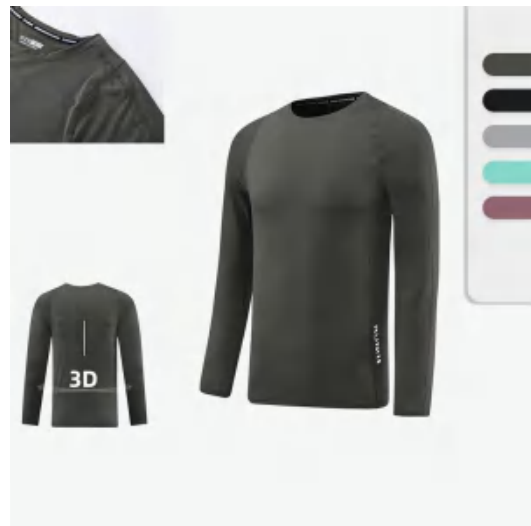

discription

Hoodie

price

details

M-3XL
5colors as
Black/army green/Brick red /Light
gray/light green/

Picture

Size Information(cm)