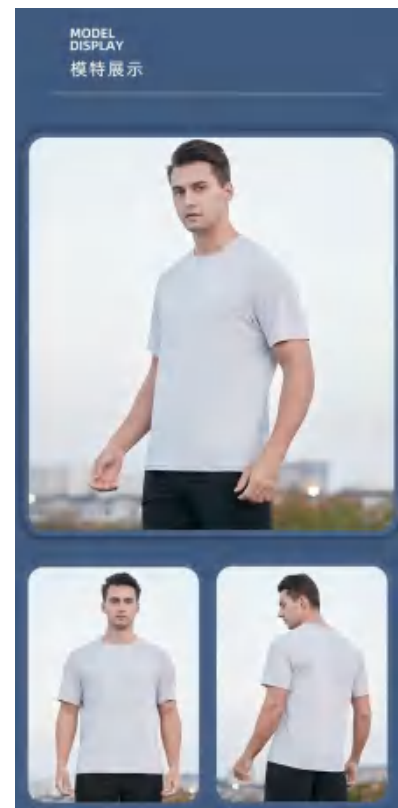

DT23207 Size Information(cm)

Size	Length	1/2 Bust	Shoulder Width	1/2 Bottom
S	65	48	41.5	48
M	67	50	43	50
L	69	52	44.5	52
XL	71	54	46	54
2XL	73	56	47.5	56

Notice Size may be 2 cm/1 inch inaccuracy due to hand measure.
These measurements are as a guide to help you select the correct size
Please take your own measurements and choose your size accordingly

Sample cost:10 $
style: DT23207

composition: 100%Polyester