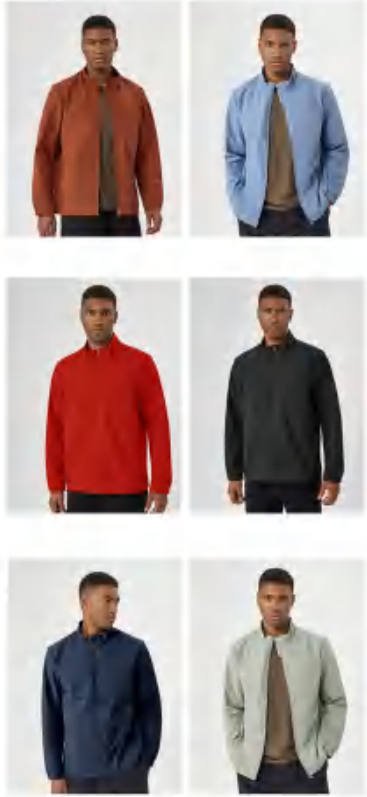

Picture

D16004 Size Information(cm)

Size	Length	1/2 Bust	1/2 Slack Bottom
S	67	52	/
M	69	54	/
L	71	56	/
XL	73	58	/
XXL	75	60	/

Notice:Size may be 2 cm/1 inch inaccuracy due to hand measure.
These measurements are as a guide to help you select the correct size.
Please take your own measurements and choose your size accordingly.

Sample cost:10 \$

style:D16004

composition: 100% polyester

discription
price

Long-sleeved Gym shirt

details

S-2XL
3 colors as
ice blue/white/light grey

Picture