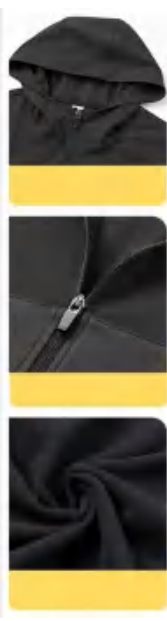

discription

Long-sleeved Gym shirt

price

details

Picture

S-2XL
4 colors as
Black + black/Black + Blue/Black + grey/Indigo+Lake Blue

MS23006 Size Information(cm)

Size	Length	1/2 Bust	Shoulder Width	Sleeve Length	1/2 Bottom
S	68	50	43	58	49
M	70	52	44.5	59.5	51
L	72	54	46	61	53
XL	74	56	47.5	62.5	55
2XL	76	58	49	64	57

Notice:Size may be 2 cm/1 inch inaccuracy due to hand measure.
These measurements are as a guide to help you select the correct size.
Please take your own measurements and choose your size accordingly.

Sample cost:15 $

style: MS23006

composition:
Woven: 90%nylon+ 10%spandex
Knitted: 88%polyester+ 12% spandex