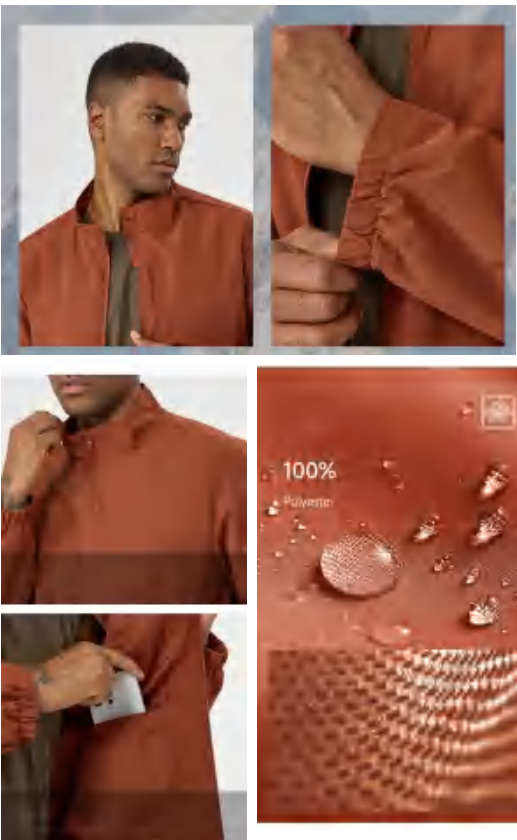

Picture

D16004 Size Information(cm)

Size	Length	1/2 Bust	1/2 Slack Bottom
S	67	52	/
M	69	54	/
L	71	56	/
XL	73	58	/
XXL	75	60	/

Notice:Size may be 2 cm/1 inch inaccuracy due to hand measure.
These measurements are as a guide to help you select the correct size.
Please take your own measurements and choose your size accordingly.

Sample cost:10 \$

style:D16004

composition: 100% polyester

discription
price

Long-sleeved Gym shirt

details

S-2XL
3 colors as
ice blue/white/light grey

Picture