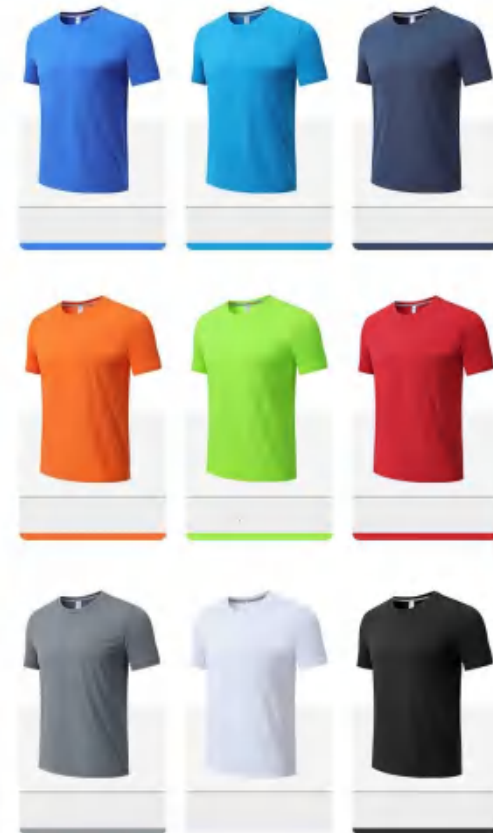

Sample cost:10 $

style: DT906

composition:
89%Polyester/11%Spandex