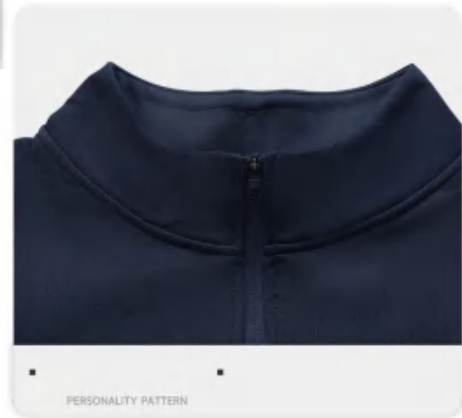

discription

Gym shirt

price

details

Picture

M-6XL
4 colors as
black/sapphire blue/smoky gray
/white

Size Information(cm)

Size	Length	Bust	Shoulder	Sleeve Length	Cuff Width
M	64	47	42	59.7	9.5
L	66	49	43.7	61	10
XL	68	51	45.3	62.2	10.5
XXL	70	53	47	63.5	11
XXXL	72	55	48.5	64.7	11.5
XXXXL	74	57	50	66	12
XXXXXL	75	59	51.5	67.2	12.5
6XL	76	61	53	68.5	13

Notice Size may be 2 cm/1 inch inaccuracy due to hand measure.
These measurements are as a guide to help you select the correct size.
Please take your own measurements and choose your size accordingly.

Sample cost:10 $

style: 61183

composition:
94%Polyester/6%Spandex