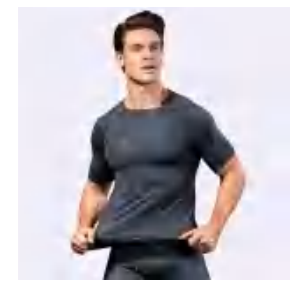

Sample cost:10 \$

style: 4023

composition:
85%polyester/15%spandex

discription

Gym shirt

details

Picture

S-2XL
6colors as
black/blue/grey/white/ dark
green/navy blue/red/camouflage
black/Camouflage green/flower grey