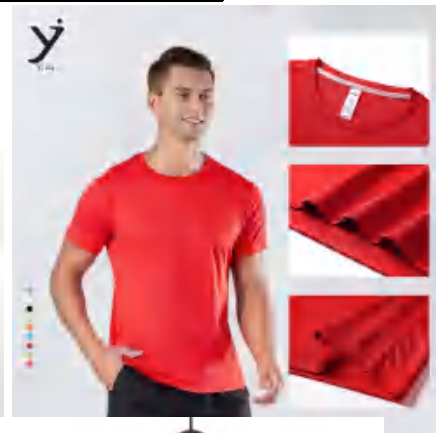

discription **T-shirt (110gsm)**

price
over 50pcs EXW price:3$
over 200pcs EXW price:2$
over 1000pcs EXW price:1.7$

details
S-XXXL
9colors as
Black/Whit/Grey/Pink/Yellow/
Orange/Red/Blue/Green

Picture

DT1003 Size Information(cm)

Size	Length	1/2 Bust	Shoulder Width
S	64	48	41
M	66	50	42.5
L	68	52	44
XL	70	54	45.5
2XL	72	56	47
3XL	74	58	48.5

Notice: Size may be 2 cm/1 inch inaccuracy due to hand measure.
These measurements are as a guide to help you select the correct size.
Please take your own measurements and choose your size accordingly.

Sample cost:10 $
style: DT1003

composition: 100%Polyester

COLOUR SELECTION