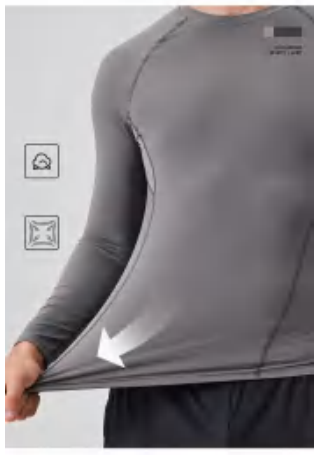

discription

Sweatshirt

price

details

Picture