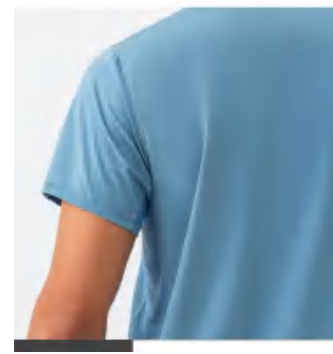

discription **T-shirt**

details XS-2XL
4 colors as
grayish-blue/white/black/
Picture navy blue

31225 Size Information(cm)

Size	Length	1/2 Bust	1/2 Waist
S	65	50	50
M	67	52	52
L	69	54	54
XL	71	57	57
XXL	73	60	60

Notice: Size may be 2 cm/1 inch inaccuracy due to hand measure.
These measurements are as a guide to help you select the correct size.
Please take your own measurements and choose your size accordingly.

Sample cost: 10
style: 31225

composition:
87% nylon/13% spandex