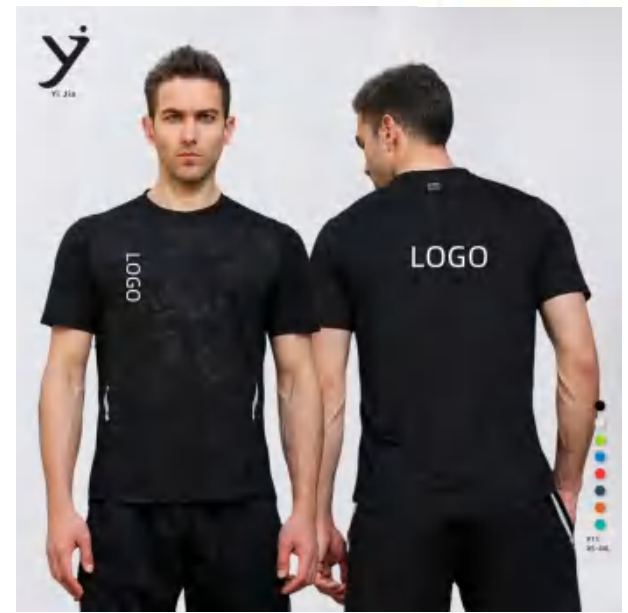

discription **T-shirt**

price

details

XS-4XL
8colors as
Black/Blue/Fluorescent
Green/Gray/Lake
Green/Orange/red/White

Picture

P11 Size Information(cm)

Size	Length	1/2 Bust	Sleeve Length
XS	61	42	29
S	63.5	44.5	30.5
M	66	47	32
L	68.5	49.5	33.7
XL	71	52	35.4
2XL	73.5	54.5	37
3XL	76	57	38.5
4XL	78.5	59.5	40

Notice:Size may be 2 cm/1 inch inaccuracy due to hand measure. These measurements are as a guide to help you select the correct size. Please take your own measurements and choose your size accordingly.

Sample cost:10 $

style: P11

composition: 100%polyester