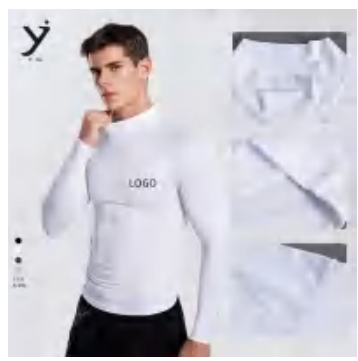

Sample cost: 10 \$

style: C131

composition:
90%polyester/10%spandex

S-3XL
4 colors as
black/dark grey/light blue/white

discription

Quick-drying sports
jacket fitness zipper shirt

price

details