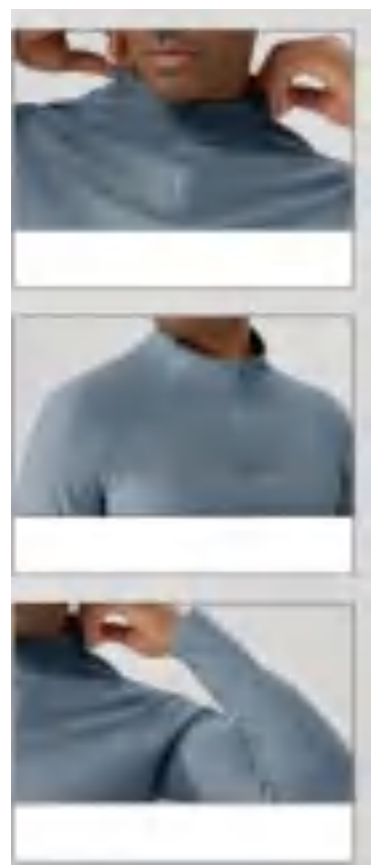

discription **gym shirt**

price

details S-2XL
4 colors as
grayish-blue/black/khaki brown/White

Picture

51526 Size Information(cm)

Size	Length	C2 Bust	Sleeve Length	C2 Waist
S	71	90.5	72	88
M	73	92.5	73.5	90
L	75	94.5	75	92
XL	77	96.5	76.5	94
XXL	79	98.5	78	96

Notes: Data may be 2 (mm) with necessary due to fabric shrinkage.
These measurements are as a guide to help you select the correct size.
Please take your own measurements and choose your size accordingly.

Sample cost:10 $

style 51526

composition: 88%polyester+ 12%spandex