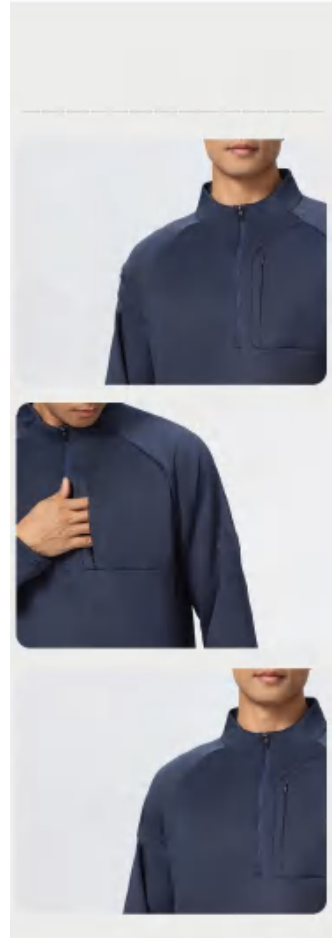

Sample cost:10 $

style: 61188

composition:
94%Polyester/6%Spandex