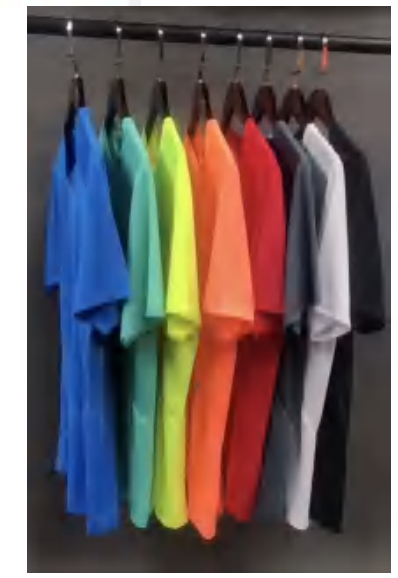

discription **T-shirt**

price

details

XS-4XL
8colors as
Black/Blue/Fluorescent
Green/Gray/Lake
Green/Orange/red/White

Picture

P11 Size Information(cm)

Size	Length	1/2 Bust	Sleeve Length
XS	61	42	29
S	63.5	44.5	30.5
M	66	47	32
L	68.5	49.5	33.7
XL	71	52	35.4
2XL	73.5	54.5	37
3XL	76	57	38.5
4XL	78.5	59.5	40

Notice:Size may be 2 cm/1 inch inaccuracy due to hand measure. These measurements are as a guide to help you select the correct size. Please take your own measurements and choose your size accordingly.

Sample cost:10 $

style: P11

composition: 100%polyester