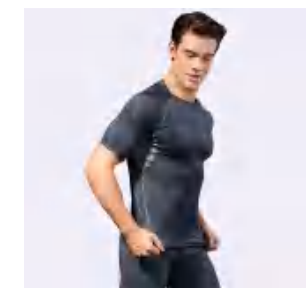

Sample cost:10 \$

style: 4023

composition:
85%polyester/15%spandex

discription

Gym shirt

details

Picture

S-2XL
6colors as
black/blue/grey/white/ dark
green/navy blue/red/camouflage
black/Camouflage green/flower grey