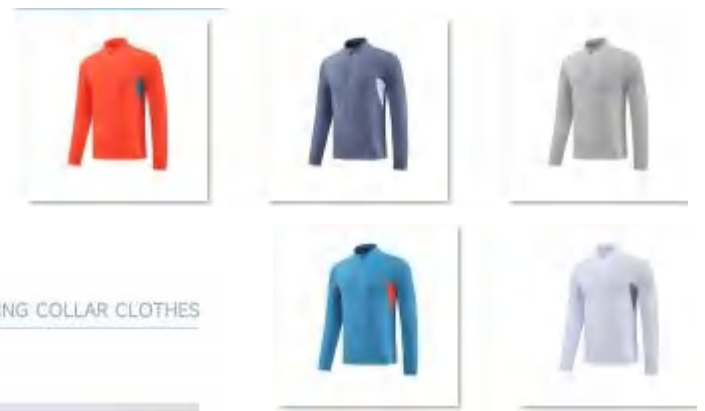

Sample cost:10 $ style: CXM22109

composition:
88.5%Polyester/11.5%Spandex