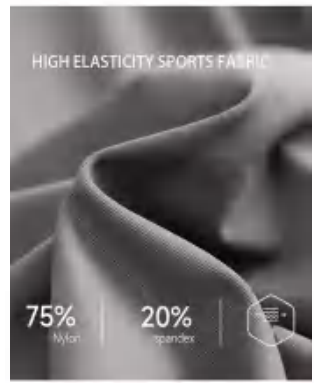

discription

Sweatshirt

price

details

Picture