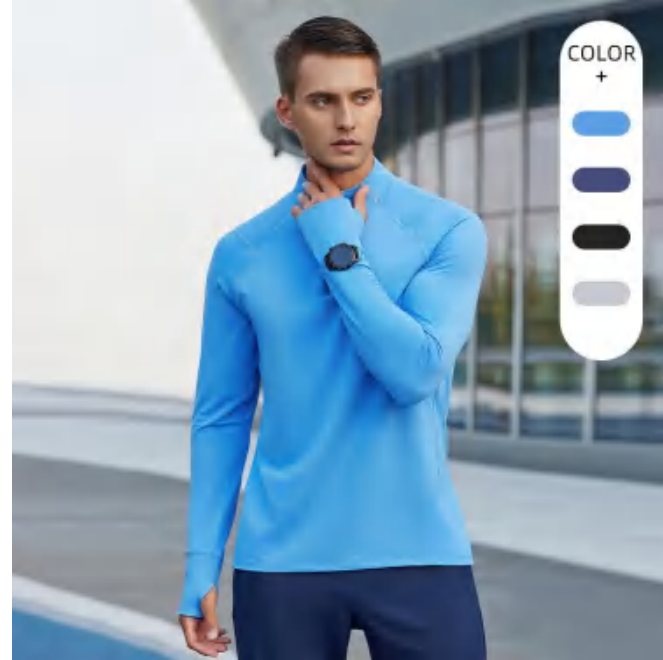

discription

Half Zipper High Neck
Quick Dry Long Sleeve
Outdoor Sports Cycling
Jersey

price

details

S-2XL
4 colors as
black/blue/grey/Navy blue

Picture

CX24301 Size Information(cm)

Size	Length	1/2 Bust	Sleeve Length	1/2 Waist	1/2 Bottom
S	67	47.5	76	45.5	48
M	69	49.5	78	47.5	50
L	71	51.5	80	49.5	52
XL	73	53.5	82	51.5	54
2XL	75	55.5	84	53.5	56

Notice Size may be 2 cm/1 inch inaccuracy due to hand measure.
These measurements are as a guide to help you select the correct size.
Please take your own measurements and choose your size accordingly.

Sample cost:15 $

style: CX24301

composition:
92%polyester+8%spandex

COLOUR SELECTION