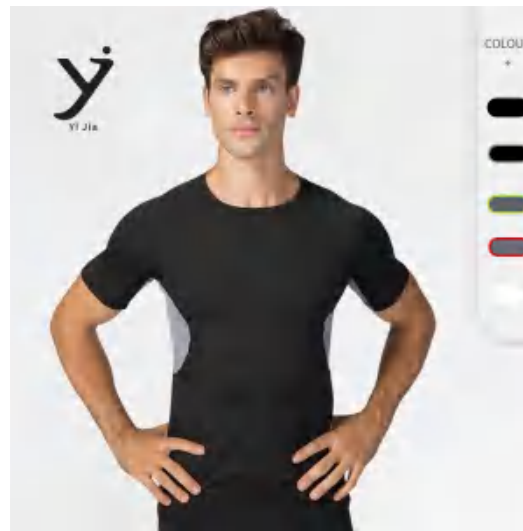

B0008 Size Information(cm)

Size	Length	1/2 Bust	1/2 Cuff
S	64	42	13.5
M	66	44	14
L	68	46	14.5
XL	70	48	15.5
XXL	72	50	16

Notice Size may be 2 cm/1 inch inaccuracy due to hand measure
These measurements are as a guide to help you select the correct size.
Please take your own measurements and choose your size accordingly.

Sample cost:10 \$

style: B0008

composition:
90%Polyester/10%Spandex

discription

Zippered long-sleeved Gym shirt

price

details

S-4XL
3 colors