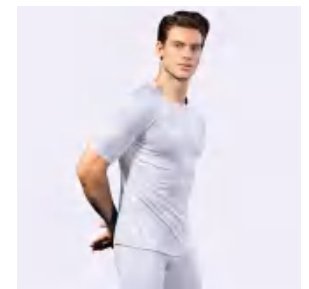

Sample cost:10 \$

style: 4023

composition:
85%polyester/15%spandex

discription

Gym shirt

details

Picture

S-2XL
6colors as
black/blue/grey/white/ dark
green/navy blue/red/camouflage
black/Camouflage green/flower grey