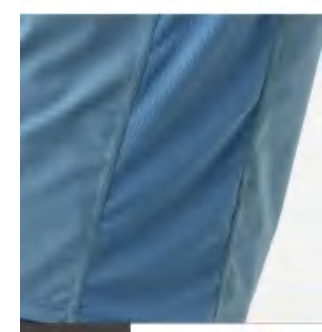

discription **T-shirt**

details XS-2XL
4 colors as
grayish-blue/white/black/
Picture navy blue

31225 Size Information(cm)

Size	Length	1/2 Bust	1/2 Waist
S	65	50	50
M	67	52	52
L	69	54	54
XL	71	57	57
XXL	73	60	60

Notice: Size may be 2 cm/1 inch inaccuracy due to hand measure.
These measurements are as a guide to help you select the correct size.
Please take your own measurements and choose your size accordingly.

Sample cost: 10
style: 31225

composition:
87% nylon/13% spandex