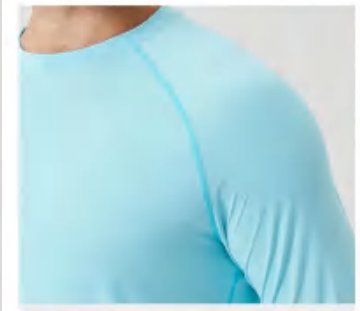

discription
price

Long-sleeved Gym shirt

details

S-2XL
3 colors as
ice blue/white/light grey

Picture

41520 Size Information(cm)

Size	Length	1/2 Bust	Sleeve Length	1/2 Waist
S	68	50	68	48
M	70	52.5	69.5	50.5
L	72	55	71	53
XL	74	57.5	72.5	55.5
XXL	76	60	74	58

Notice Size may be 2 cm/1 inch inaccuracy due to hand measure.
These measurements are as a guide to help you select the correct size.
Please take your own measurements and choose your size accordingly.

Sample cost:10 $

style:41520

composition:
85%nylon/15%spandex