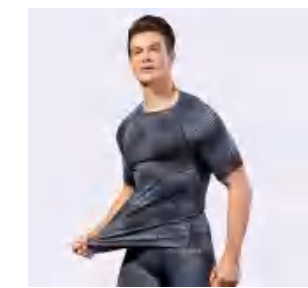

Sample cost:10 \$

style: 4023

composition:
85%polyester/15%spandex

discription

Gym shirt

details

Picture

S-2XL
6colors as
black/blue/grey/white/ dark
green/navy blue/red/camouflage
black/Camouflage green/flower grey