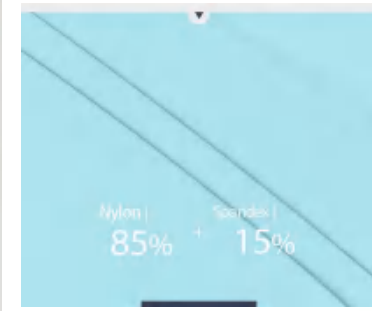

discription
price

Long-sleeved Gym shirt

details

S-2XL
3 colors as
ice blue/white/light grey

Picture

41520 Size Information(cm)

Size	Length	1/2 Bust	Sleeve Length	1/2 Waist
S	68	50	68	48
M	70	52.5	69.5	50.5
L	72	55	71	53
XL	74	57.5	72.5	55.5
XXL	76	60	74	58

Notice Size may be 2 cm/1 inch inaccuracy due to hand measure.
These measurements are as a guide to help you select the correct size.
Please take your own measurements and choose your size accordingly.

Sample cost:10 $

style:41520

composition:
85%nylon/15%spandex