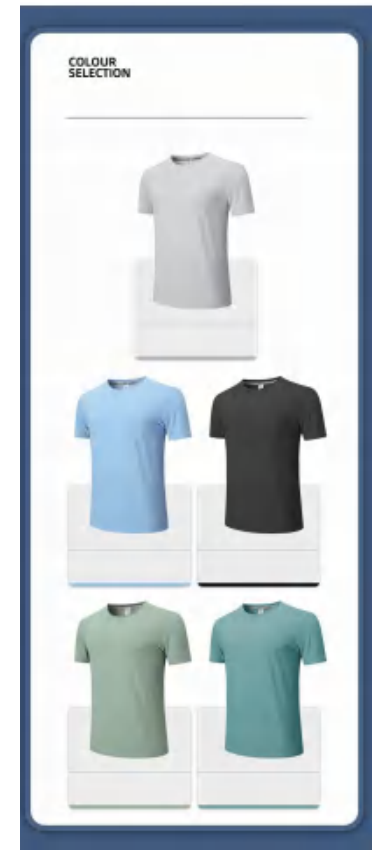

DT23207 Size Information(cm)

Size	Length	1/2 Bust	Shoulder Width	1/2 Bottom
S	65	48	41.5	48
M	67	50	43	50
L	69	52	44.5	52
XL	71	54	46	54
2XL	73	56	47.5	56

Notice Size may be 2 cm/1 inch inaccuracy due to hand measure.
These measurements are as a guide to help you select the correct size
Please take your own measurements and choose your size accordingly

Sample cost:10 $
style: DT23207

composition: 100%Polyester