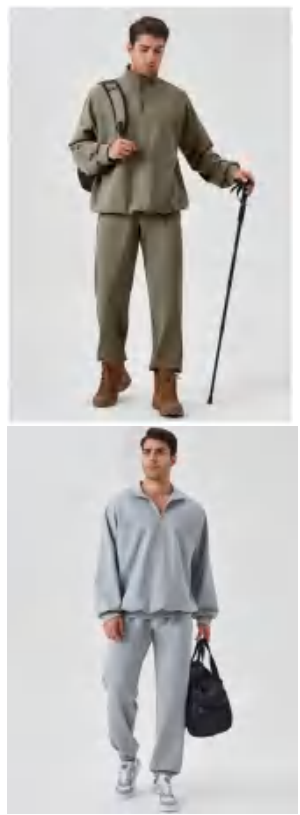

discription **sweatshirt**

price

details S-2XL
3 colors as
flower grey/black/khaki brown

Picture

41521 Size Information(cm)

Size	Length	1/2 Bust	Sleeve Length	1/2 Bottom
S	69	62.5	77	45
M	71	65	78.5	47.5
L	73	67.5	80	50
XL	75	70	81.5	52.5
XXL	77	72.5	83	55

Notice Size may be 2 cm/1 inch inaccuracy due to hand measure.
These measurements are as a guide to help you select the correct size.
Please take your own measurements and choose your size accordingly.

Sample cost:15 $

style 41521

composition:45%Cotton/40%Polyester/15%Spandex