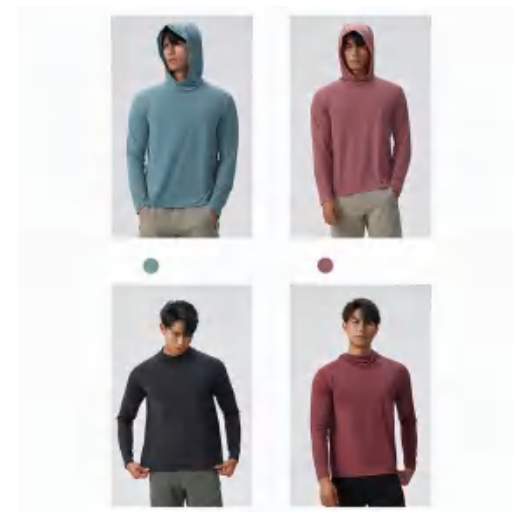

discription **Gym shirt**

price

details
M-5XL
4 colors as
Berry Red/black/Jujube Red
/Misty Blue

Picture

Size Information(cm)

Size	Length	Bust	Shoulder	Sleeve Length	Cuff Width
M	64	100	44.5	59.5	10.3
L	66	104	46	60.7	10.8
XL	68	108	47.5	62	11.3
XXL	70	112	49	63.2	11.8
XXXL	72	116	50.5	64.5	12.3
XXXXL	73	120	52	64.7	12.8
XXXXXL	74	124	53.5	65	13.3

Notice:Size may be 2 cm/1 inch inaccuracy due to hand measure.
These measurements are as a guide to help you select the correct size.
Please take your own measurements and choose your size accordingly.

Sample cost:10 $

style: 61170

composition:
56%nylon/28%polyester/16%spandex