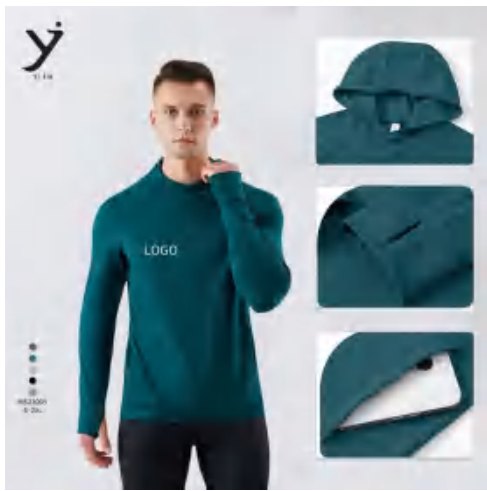

Sample cost:10 \$

style: MS23005

composition:
88%polyester+ 12%spandex

discription

Long-sleeved base shirt

price

details

Picture