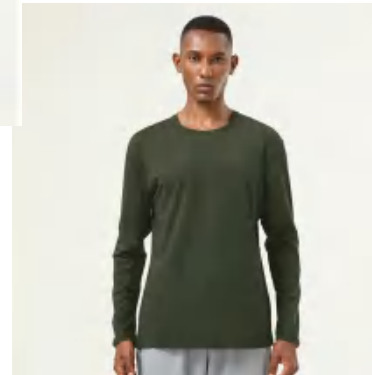

style: CXM22106

composition:
89% Polyester / 11% Spandex

discription

Gym shirts

price

details

M/L/XL/2XL
5 colors as
grey/White/black/dark Blue/olive
green

Picture