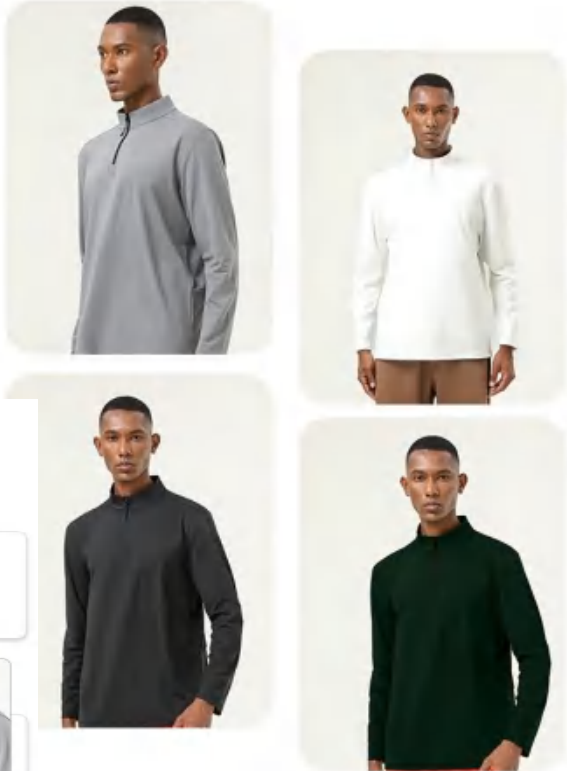

Picture

Size Information(cm)

Size	Length	Bust	Shoulder	Sleeve Length
M	69	51.5	44	59.5
L	71	53.5	45.5	60.5
XL	73	55.5	47	61.5
XXL	75	57.5	48.5	62.5

Notice:Size may be 2 cm/1 inch inaccuracy due to hand measure.
These measurements are as a guide to help you select the correct size.
Please take your own measurements and choose your size accordingly.

styleAL16843

composition:
82%polyester/18%spandex