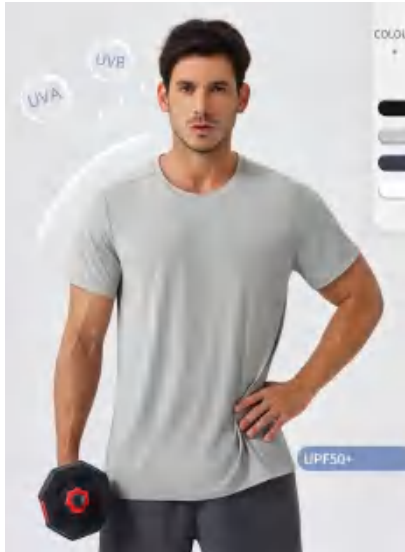

Size	Length	1/2 Bust	Shoulder Width	1/2 Bottom
S	70	52	42	52.5
M	72	54	43	54.5
L	74	56	44	56.5
XL	76	59	45.5	59.5
2XL	78	62	47	62.5

Notice: Size may be 2 cm/1 inch inaccuracy due to hand measure. These measurements are as a guide to help you select the correct size. Please take your own measurements and choose your size accordingly.