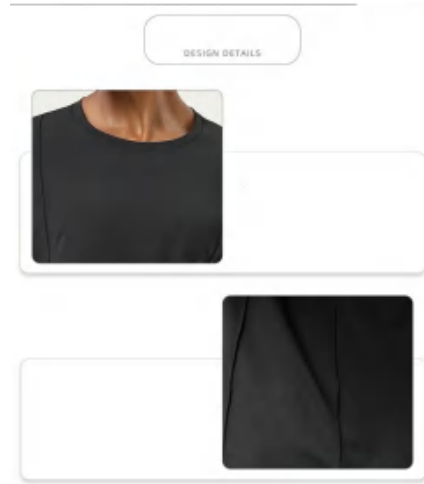

discription **Gym top**

price

details M-2XL
4colors as
black/Army Green/grey Came/white

Picture

Size Information(cm)

Size	Length	Bust	Shoulder	Sleeve Length
M	69	51.5	44	59.5
L	71	53.5	45.5	60.5
XL	73	55.5	47	61.5
XXL	75	57.5	48.5	62.5

Notice:Size may be 2 cm/1 inch inaccuracy due to hand measure
These measurements are as a guide to help you select the correct size.
Please take your own measurements and choose your size accordingly.

style: AL16857

composition:
82%polyester/18%spandex