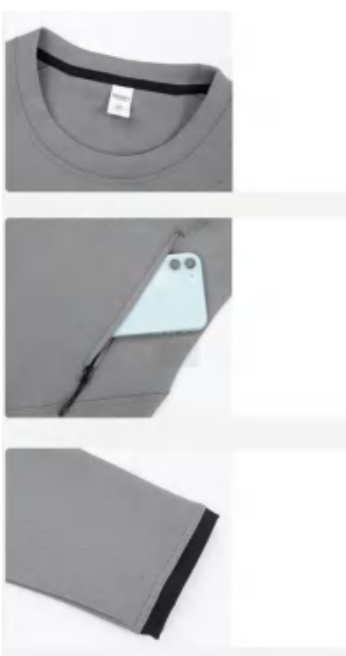

discription

Gym shirt

price

details

S-3XL
3 colors as
black/grey/white

Picture

Size Information(cm)

Size	Length	Bust	Shoulder	Sleeve Length
S	63	92	47	51.5
M	65	96	48.5	52.75
L	67	100	50	54
XL	69	104	51.5	55.25
XXL	71	108	53	56.5
XXXL	73	112	54.5	57.5