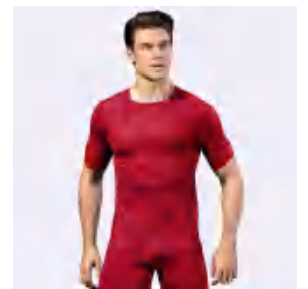

Sample cost:10 \$

style: 4023

composition:
85%polyester/15%spandex

discription

Gym shirt

details

Picture

S-2XL
6colors as
black/blue/grey/white/ dark
green/navy blue/red/camouflage
black/Camouflage green/flower grey