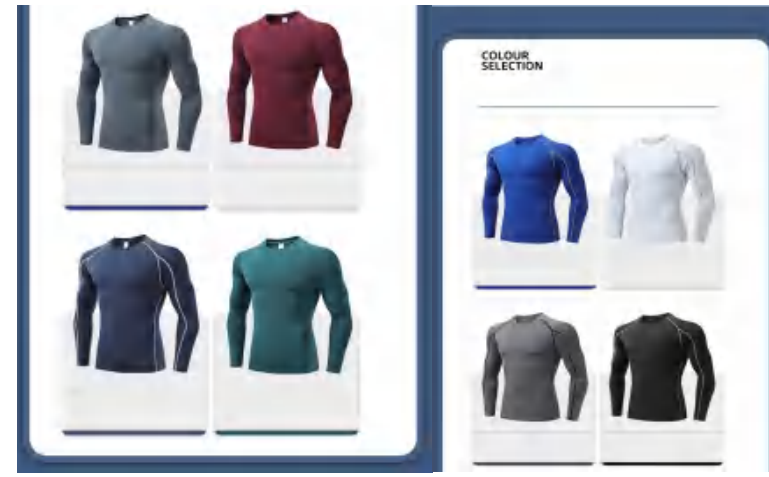

SELLING POINT