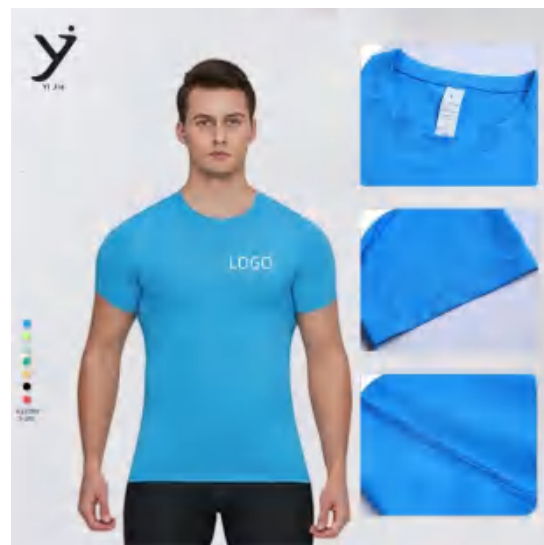

Sample cost:10 \$

style: G232002

composition: 88%polyester+ 12%spandex

discription

Long-sleeved Gym shirt

price

details

Picture