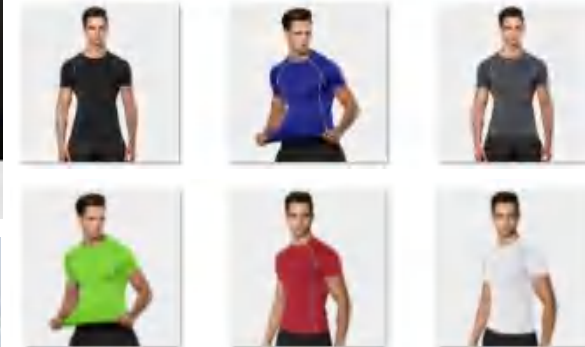

discription **T-shirt**

price

details S-2XL
6 colors as
black/blue/white/red/
flower grey/Fluorescent Green

Picture

1008 Size Information(cm)

Size	Length	1/2 Waist	1/2 Slack Bottom
S	62	39	/
M	64	41	/
L	66	43	/
XL	68	45	/
XXL	70	48	/

Notice Size may be 2 cm/1 inch inaccuracy due to hand measure.
These measurements are as a guide to help you select the correct size.
Please take your own measurements and choose your size accordingly.

Sample cost:10 $

style: 1008

composition: 85%polyester/15%spandex