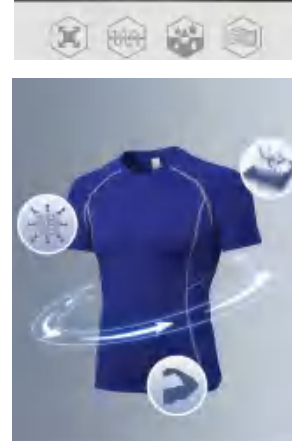

discription **T-shirt**

price

details S-2XL
6 colors as
black/blue/white/red/
flower grey/Fluorescent Green

Picture

1008 Size Information(cm)

Size	Length	1/2 Waist	1/2 Slack Bottom
S	62	39	/
M	64	41	/
L	66	43	/
XL	68	45	/
XXL	70	48	/

Notice Size may be 2 cm/1 inch inaccuracy due to hand measure.
These measurements are as a guide to help you select the correct size.
Please take your own measurements and choose your size accordingly.

Sample cost:10 $

style: 1008

composition: 85%polyester/15%spandex