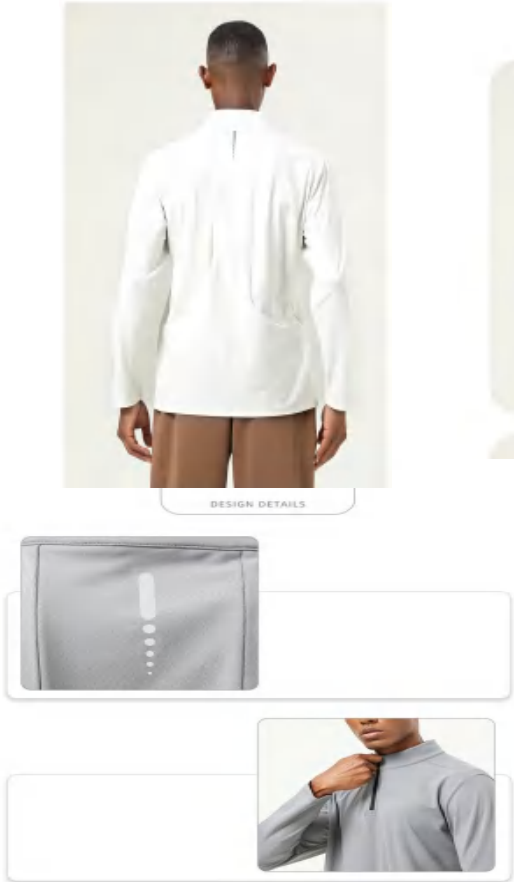

Picture

Size Information(cm)

Size	Length	Bust	Shoulder	Sleeve Length
M	69	51.5	44	59.5
L	71	53.5	45.5	60.5
XL	73	55.5	47	61.5
XXL	75	57.5	48.5	62.5

Notice:Size may be 2 cm/1 inch inaccuracy due to hand measure.
These measurements are as a guide to help you select the correct size.
Please take your own measurements and choose your size accordingly.

styleAL16843

composition:
82%polyester/18%spandex