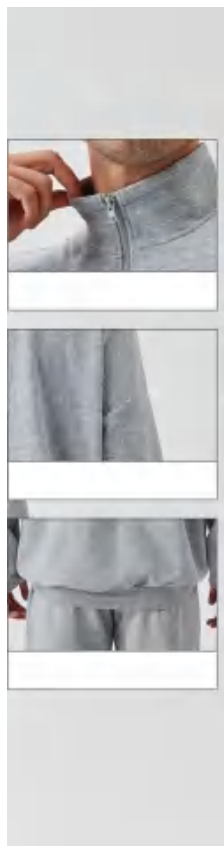

discription **sweatshirt**

price

details S-2XL
3 colors as
flower grey/black/khaki brown

Picture

41521 Size Information(cm)

Size	Length	1/2 Bust	Sleeve Length	1/2 Bottom
S	69	62.5	77	45
M	71	65	78.5	47.5
L	73	67.5	80	50
XL	75	70	81.5	52.5
XXL	77	72.5	83	55

Notice Size may be 2 cm/1 inch inaccuracy due to hand measure.
These measurements are as a guide to help you select the correct size.
Please take your own measurements and choose your size accordingly.

Sample cost:15 $

style 41521

composition:45%Cotton/40%Polyester/15%Spandex