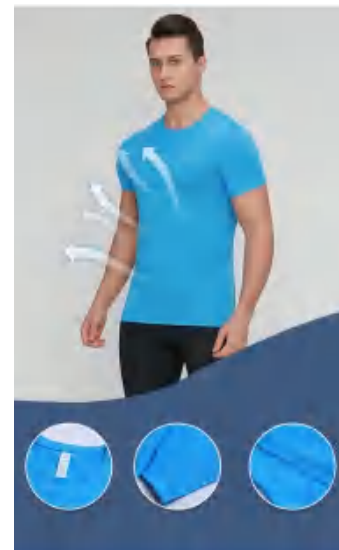

Sample cost:10 \$

style: G232002

composition: 88%polyester+ 12%spandex

discription

Long-sleeved Gym shirt

price

details

Picture