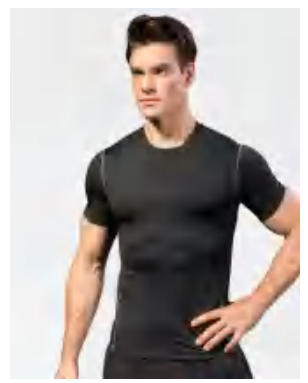

discription **T-shirt**

price

details S-3XL
12 colors as
Purple/black/blue/white/red/
Green/Fluorescent Green/grey/navy
blue/grey blue/wine red

Picture

1003 Size Information(cm)

Size	Length	1/2 Bust	Shoulder Width
S	62	39	34.5
M	64	41	35.5
L	66	43	36.5
XL	68	45	37.5
XXL	70	48	39.5
XXXL	72	51	40.5

Notice:Size may be 2 cm/1 inch inaccuracy due to hand measure.
These measurements are as a guide to help you select the correct size.
Please take your own measurements and choose your size accordingly.

Sample cost:10 $

style: 1003

composition: 85%polyester/15%spandex