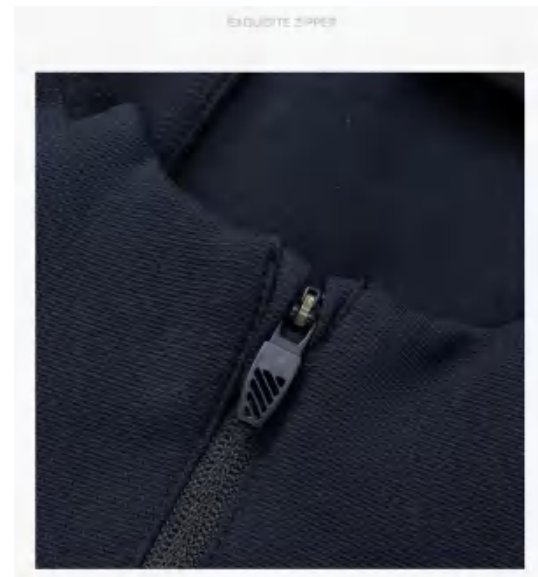

Sample cost:15 \$

style: 61181

composition:

93%Polyester/7%Spandex

discription

Hoodie

price

details