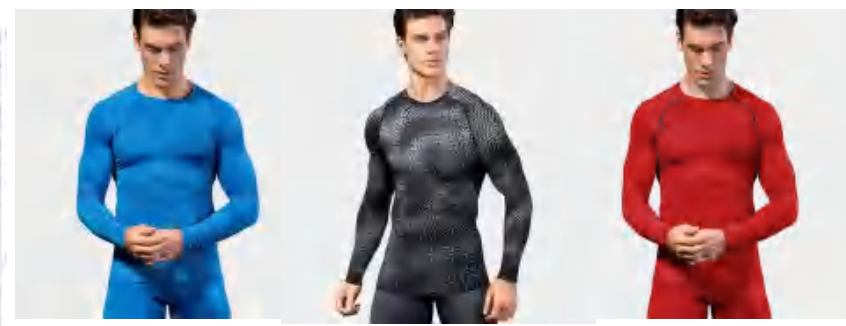

discription

Gym shirt

details

Picture

S-2XL
6colors as
black/blue/grey/white/ dark
green/navy blue/red/camouflage
black/Camouflage green/flower grey

4029 Size Information(cm)

Size	Length	1/2 Bust	Shoulder Width
S	62	40	/
M	64	42.5	/
L	66	45	/
XL	68	47.5	/
XXL	70	50	/

Notice:Size may be 2 cm/1 inch inaccuracy due to hand measure.
These measurements are as a guide to help you select the correct size.
Please take your own measurements and choose your size accordingly.

Sample cost:10 $

style: 4029

composition:
85%polyester/15%spandex